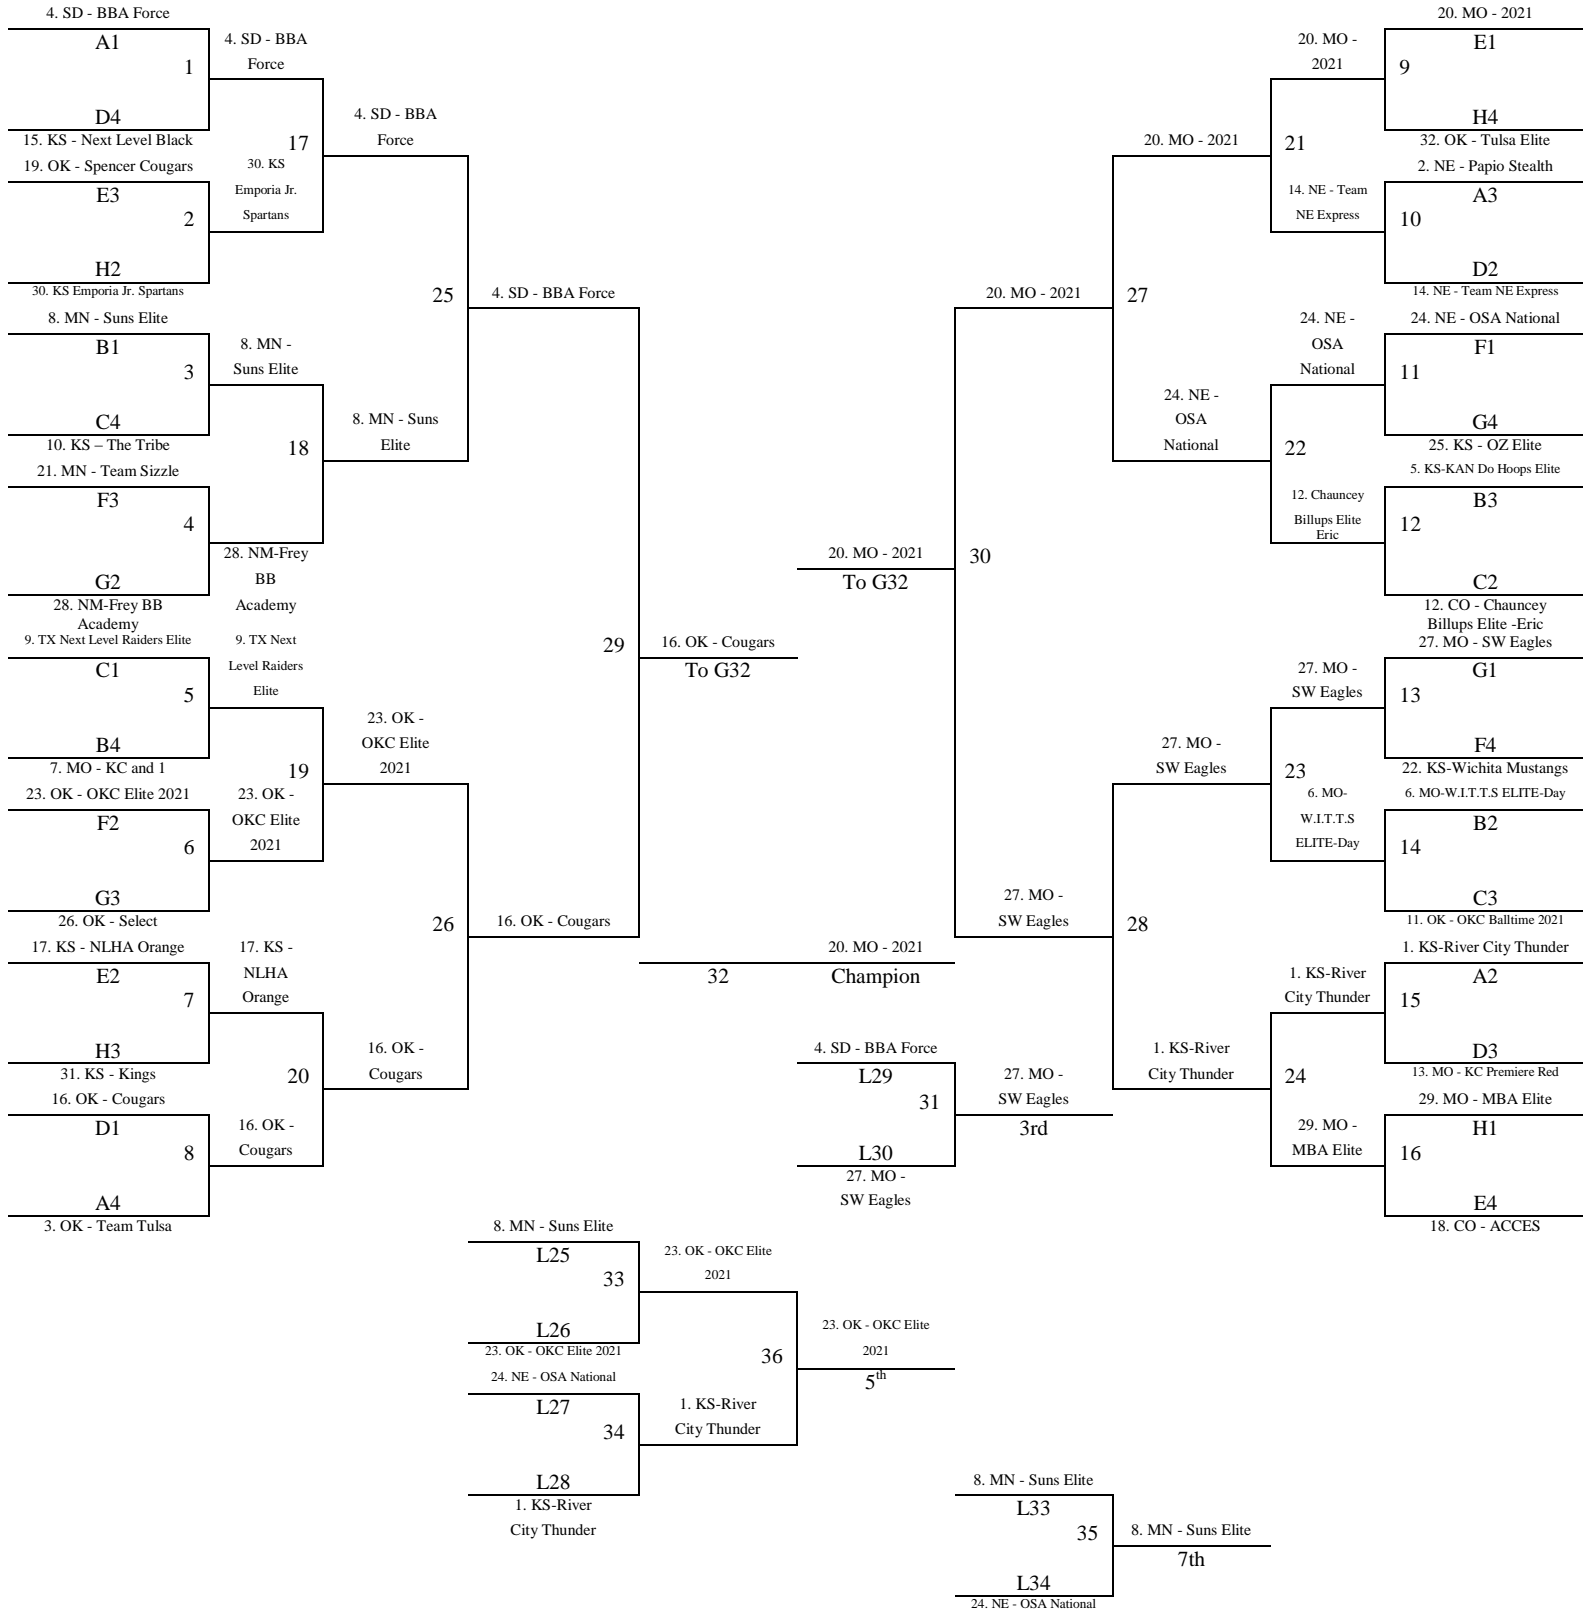

2013 MAYB Boys Nationals 4th Grade Boys