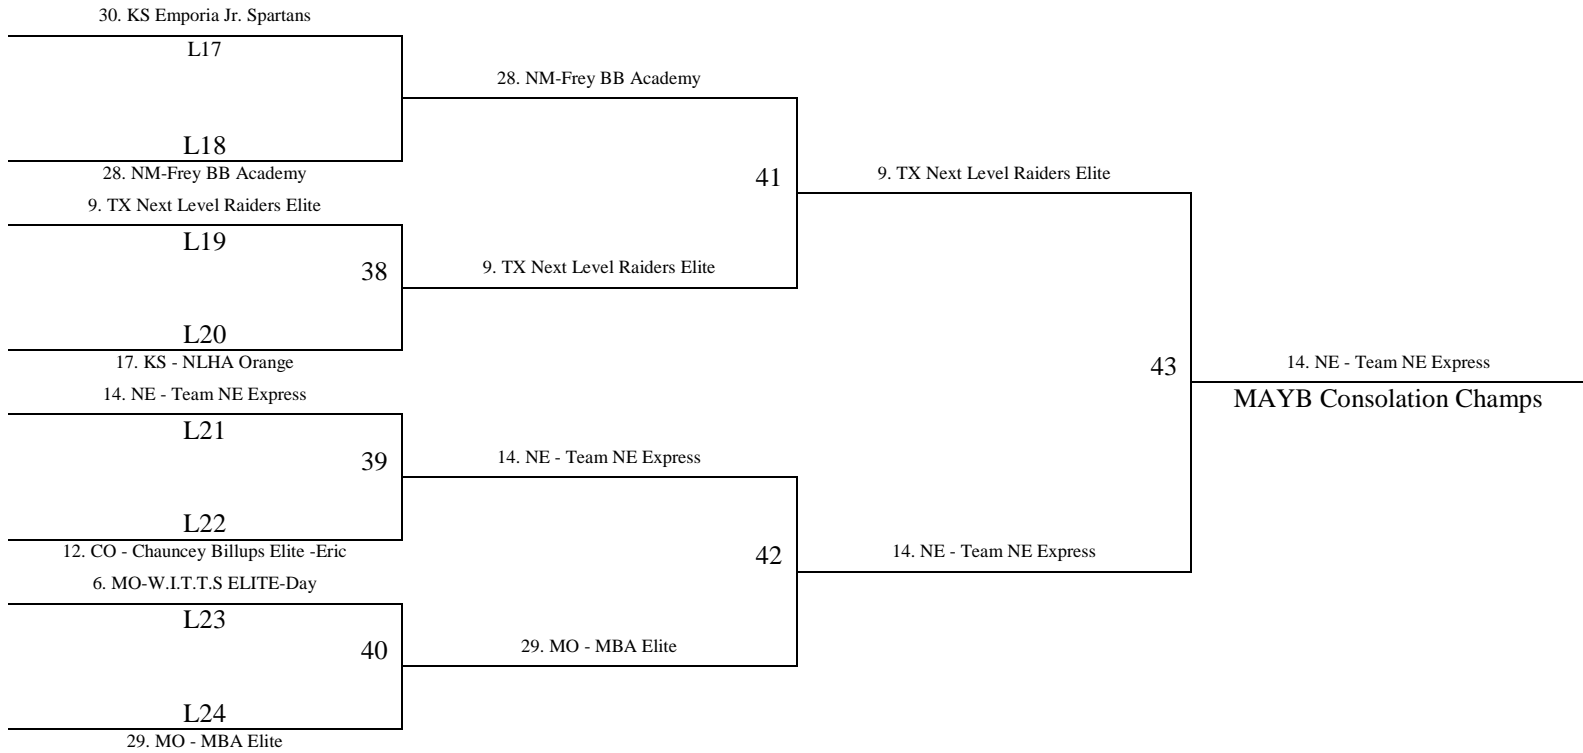

2013 MAYB Boys Nationals 4th Grade Boys

Consolation Brackets