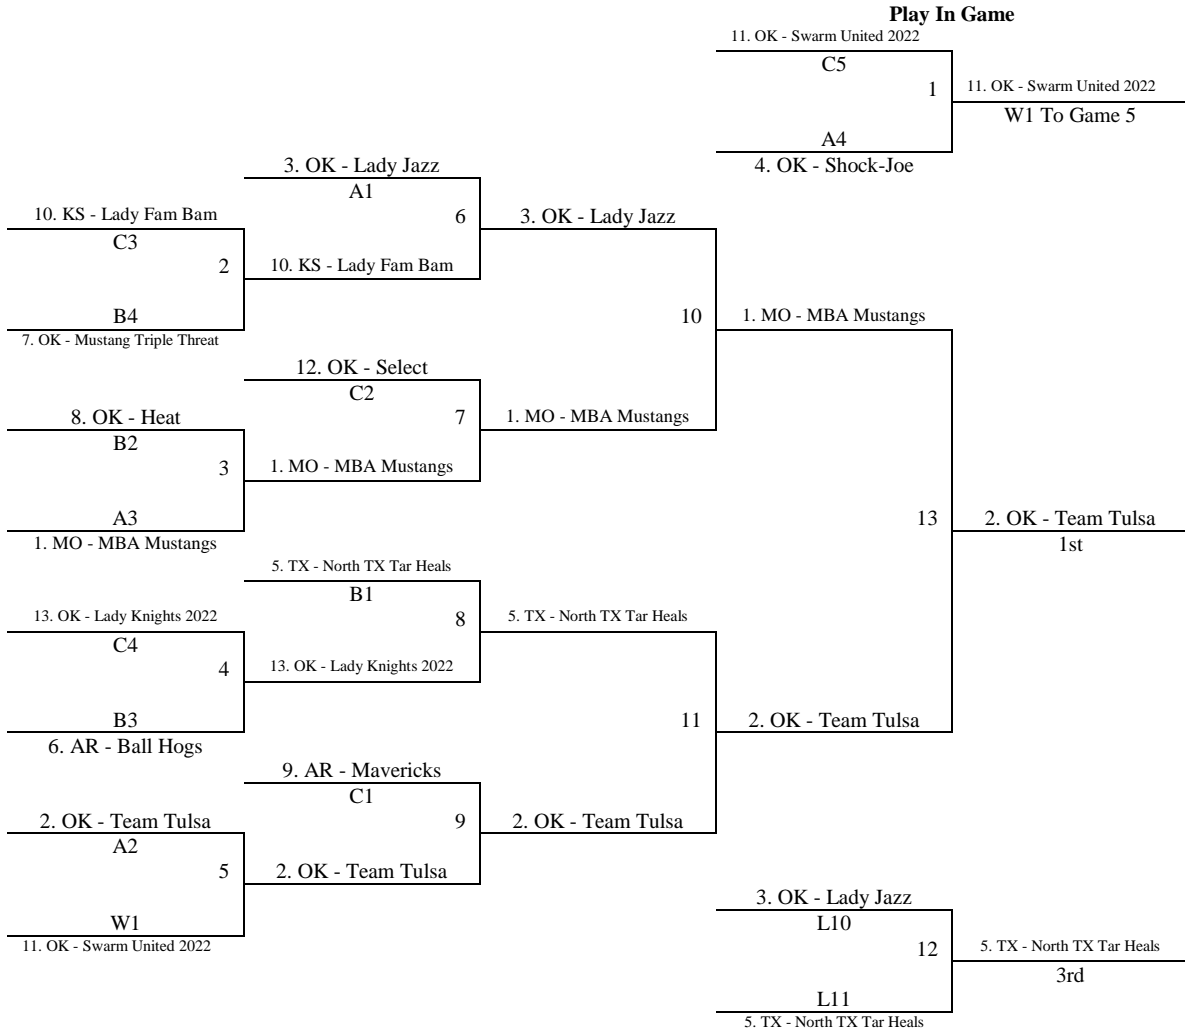

2013 MAYB Girls Nationals

3rd Grade Girls