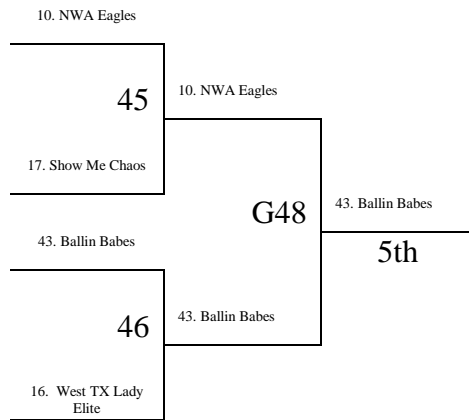

# 2013 MAYB Girls Nationals

## 2013 MAYB Girls Championships – 11<sup>th</sup>/12<sup>th</sup> Grade Girls

2013 MAYB Girls Nationals

2013 MAYB Girls Championships – 11<sup>th</sup>/12<sup>th</sup> Grade Girls

5<sup>th</sup>-8<sup>th</sup> Place Games