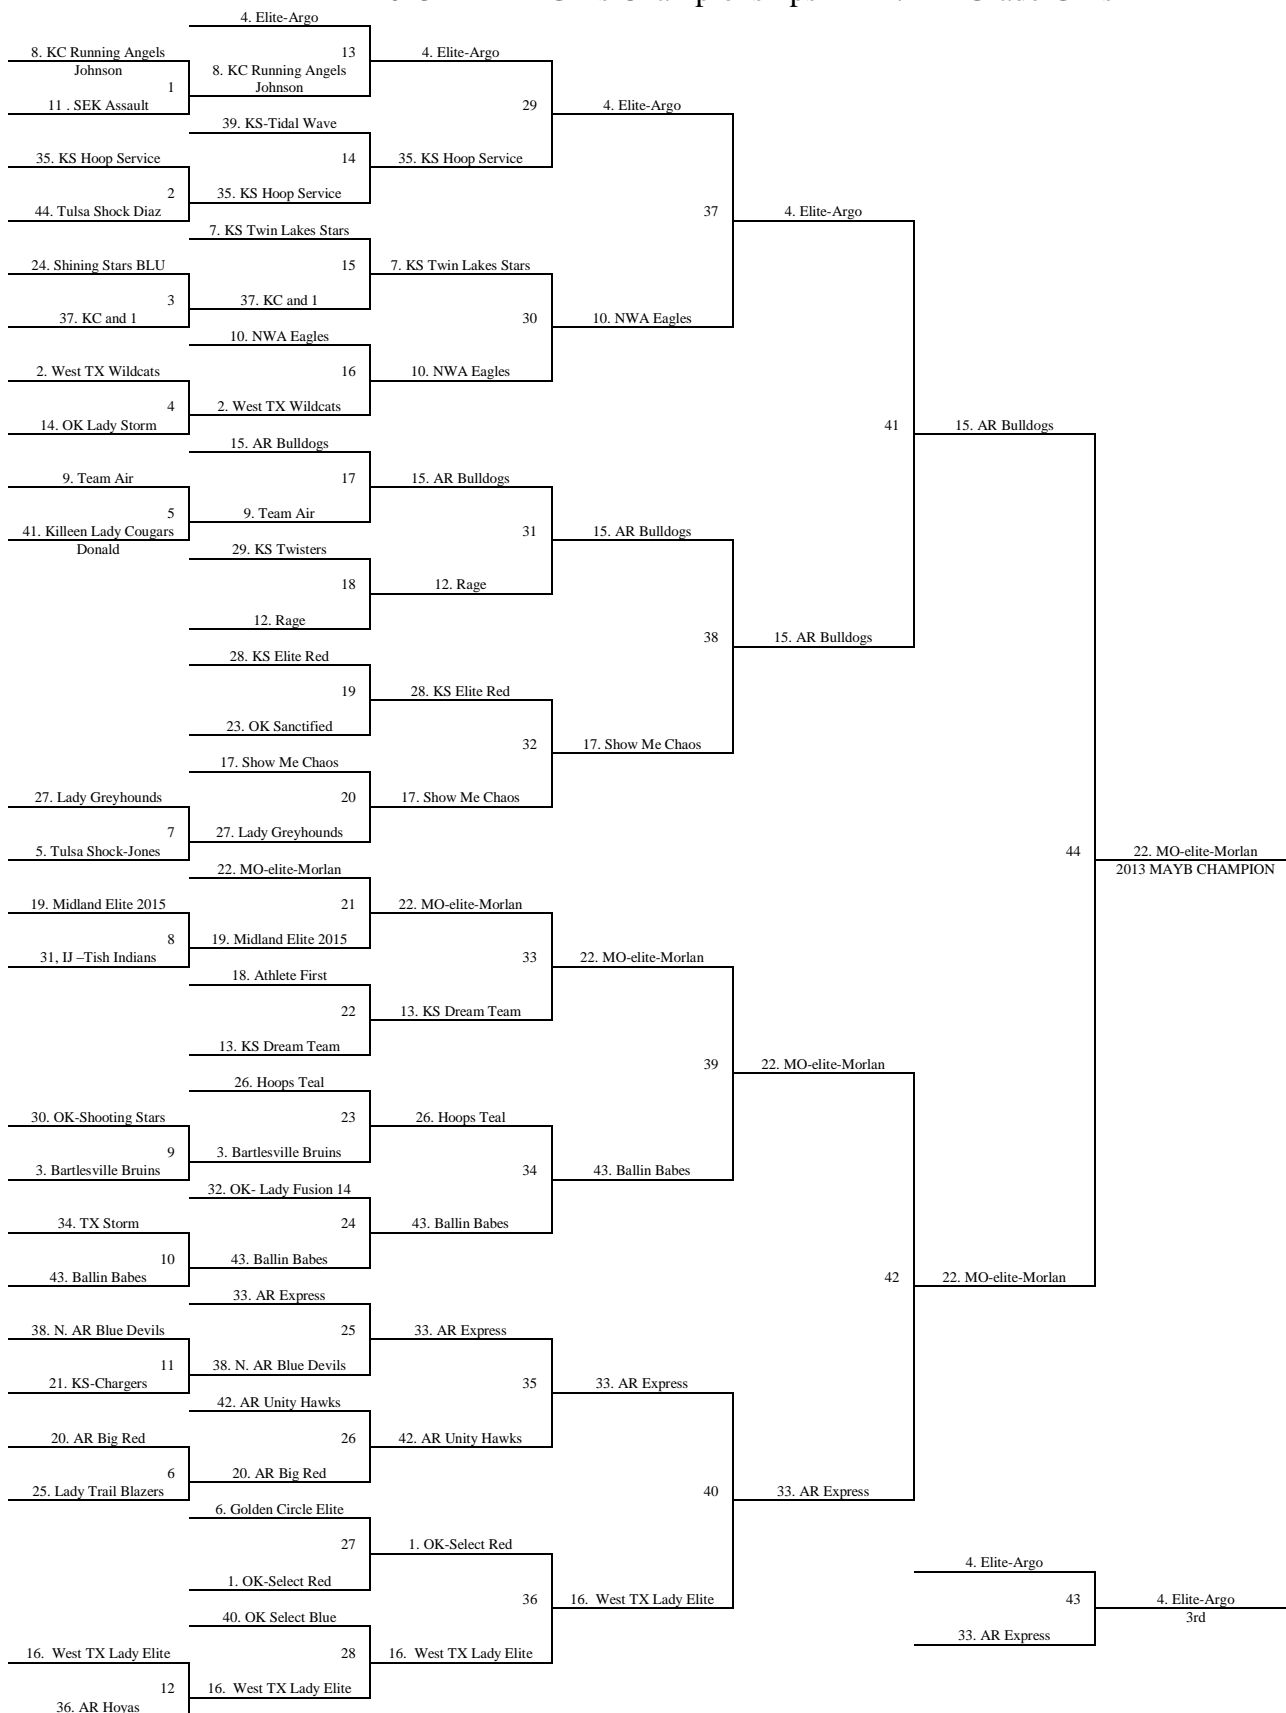

2013 MAYB Girls Nationals

2013 MAYB Girls Championships – 11th/12th Grade Girls