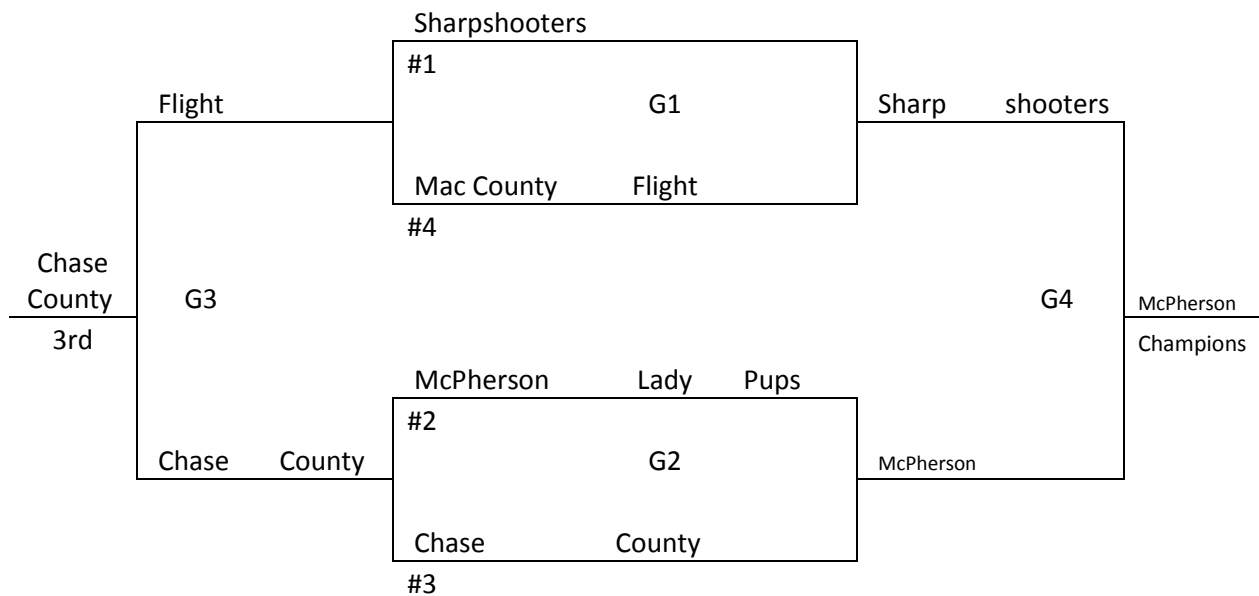

6-7 GIRLS

Records in pool play will determine seeding in tournament. In case of tie in pool play, formula used by MAYB will be used to break tie.
Games played at McPherson College Sport Center, 400 North Eshelman, McPherson 67460 in Auxiliary gymnasium.

1) McPherson Lady Bullpups
2) Chase County Bulldogs
3) Mac County Flight
4) Sharpshooters

	<i>Friday</i>		<i>Saturday</i>		<i>Sunday</i>	
5 p.m.	1-2		8 a.m.		8 a.m.	G1
6			9		9	G2
7	2-3		10	1-4	10	
8			11		11	G3
9	1-3		12 p.m.	2-4	12 p.m.	G4
			1		1	
			2	3-4	2	
			3:30		3