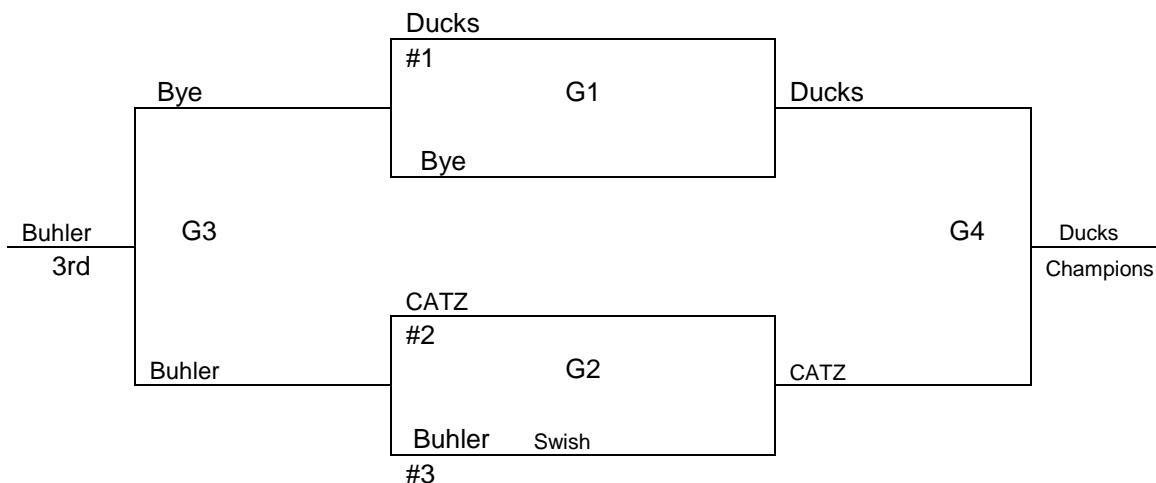

7-8 BOYS

Records in pool play will determine seeding in tournament. In case of tie in pool play, formula used by MAYB will be used to break tie. Games played at McPherson College Sport Center, 400 North Eshelman, McPherson 67460, in Auxiliary Gymnasium.

- 1) Buhler Swish
- 2) Kansas CATZ
- 3) Ducks

<i>Friday</i>	<i>Saturday</i>	<i>Sunday</i>
5 p.m.	8 a.m. 2-4	8 a.m.
6 1-3	9	9
7	10	10
8 3-4	11 2-3	11
9	12 p.m.	12 p.m.
10 1-4	1 1-2	1
	2	2
	3:30	3 G3
	4:30	4 G4
	5:30 G1	
	6:30 G2	
	7:30	
	8:30	
	9:30	

11-12 BOYS

Round Robin Tournament. Point system will be used to break any tie for 1st, 2nd or 3rd. Games played at McPherson College Sport Center, 400 North Eshelman, McPherson, KS 67460. Two gymnasiums in Sport Center: Main and Auxiliary.

1) Minneapolis Armadillos	1-4
2) Trinity Celtics	2-3
3) McPherson	4-1 (2 nd)
4) Southeast Trojans	2-3 (3 rd)
5) Ellsworth Bearcats	1-4
6) Bulldogs	5-0 (1 st)

<i>FRIDAY</i>		<i>SATURDAY</i>		<i>SUNDAY</i>	
	MAIN	AUX		MAIN	AUX
5 p.m.	1-3				
6	2-4		8 a.m.		8 a.m.
7			9		9
8	1-2		10	2-6	10
9			11	3-5	11 5-6
10	3-4		12 p.m.		12 p.m.
			1		1 4-6
			2		2 2-5
			3:30		3
			4:30	1-6	4 3-6
			5:30	2-3	
			6:30	1-4	
			7:30		
			8:30		