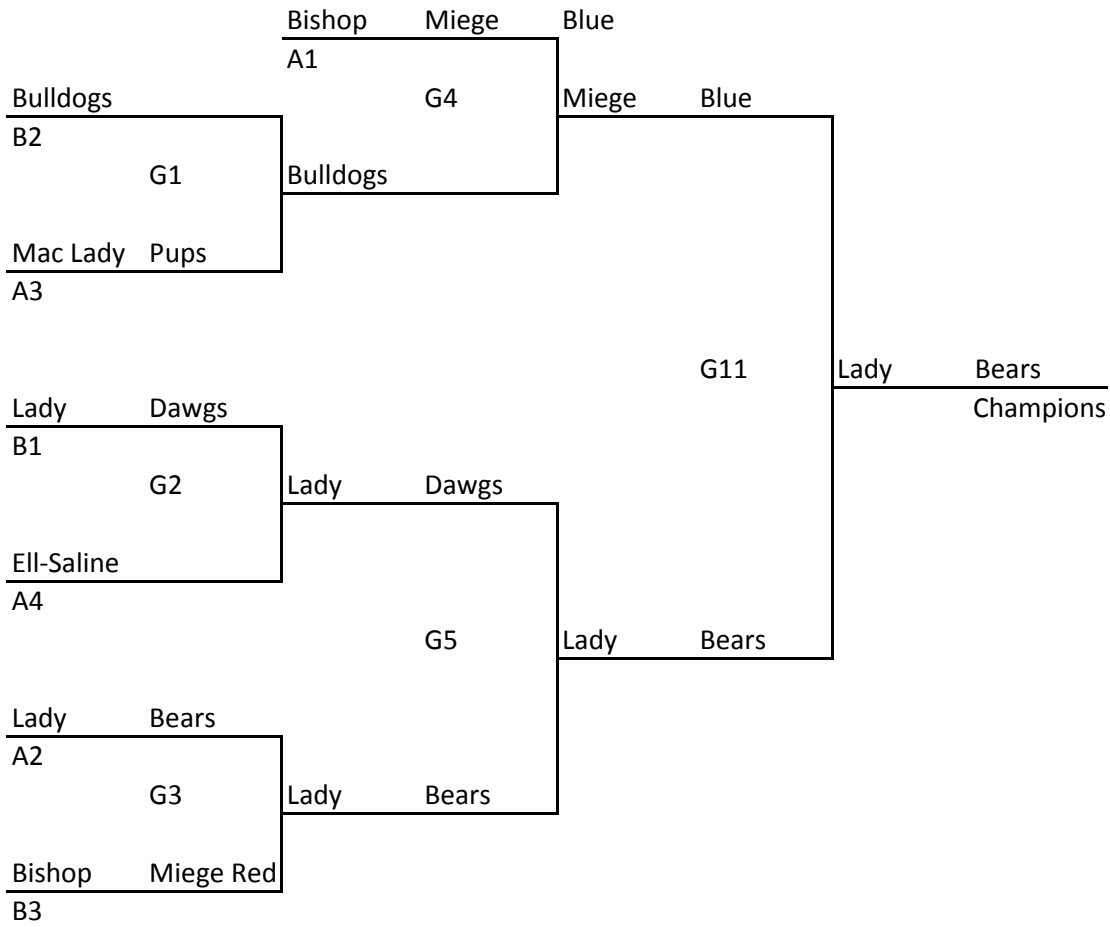

High School Girls Bracket