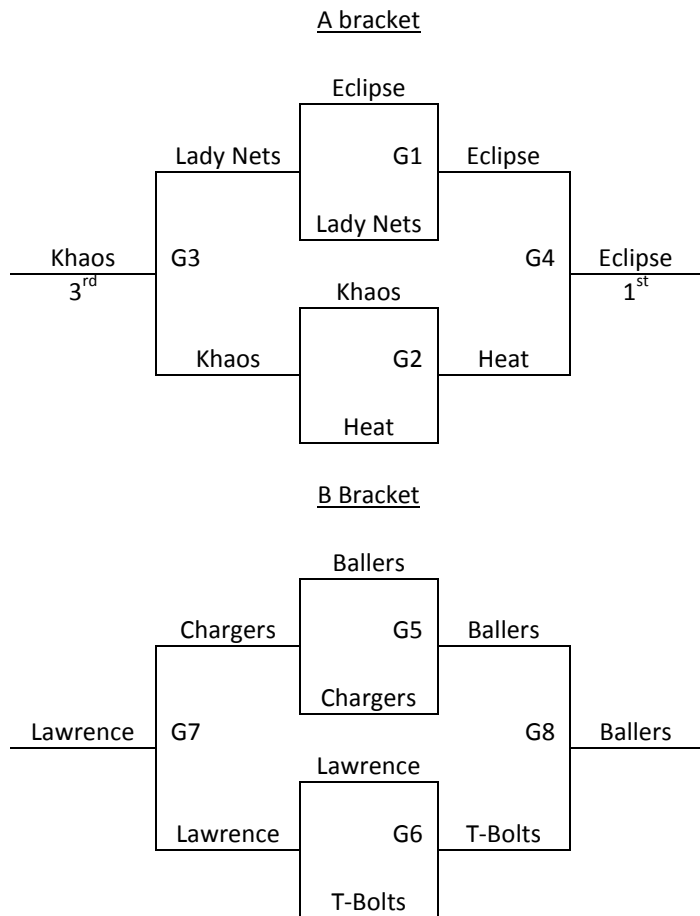

Lawrence, KS – MAYB

July 5-7, 2013

7th/8th Grade Girls

Games Played at **University of Kansas Robinson Gym**
Pool Tie Breaker – 2 way – head to head – 3 way – +/- 15 pts

<u>Pool A</u>	<u>W</u>	<u>L</u>	<u>Pool B</u>	<u>W</u>	<u>L</u>
1. Khaos	2	1	5. Kansas Heat	3	0
2. Lawrence Dynasty	0	3	6. Lady Chargers	1	2
3. Eclipse/Sparq	3	0	7. Lady Nets	1	2
4. Elite Ballers	1	2	8. Thunderbolts	1	2

Top 2 teams in each Pool to Bracket A. Bottom 2 teams in each Pool to Bracket B.

Saturday	Robinson 3	Robinson 4
8:00		
9:00		
10:00		<u>6-7</u>
11:00	<u>1-2</u>	<u>3-4</u>
12:00		<u>5-6</u>
1:00		<u>7-8</u>
2:00		<u>1-3</u>
3:00		<u>2-4</u>
4:00		<u>5-7</u>
5:00		<u>6-8</u>
6:00	<u>1-4</u>	<u>2-3</u>
7:00		<u>5-8</u>
8:00		
9:00		
Sunday	Robinson 3	Robinson 4
8:00		
9:00		
10:00		Game 5
11:00		Game 6
12:00		Game 1
1:00	Game 2	Game 7
2:00		Game 8
3:00		Game 4
4:00		Game 3
5:00		

University of Kansas Robinson Gym-1301 Sunnyside Ave, Lawrence, KS 66045
*Right across the street from Allen Field House