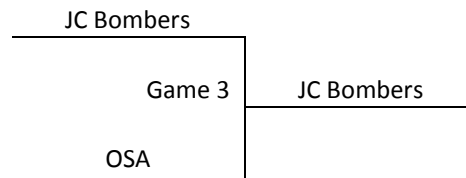

Loser of Game 1 gets 3rd place