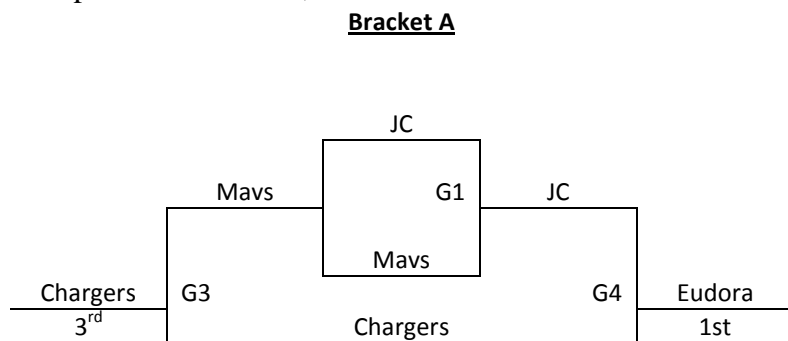

Lawrence, KS – MAYB

July 5-7, 2013

11th/12th Grade Boys-Division 2

Games Played at Southwest Middle School and West Middle School
Pool Tie Breaker – 2 way – head to head – 3 way – +/- 15 pts

<u>Pool A</u>	<u>W</u>	<u>L</u>	<u>Pool B</u>	<u>W</u>	<u>L</u>
1. Free State Silver	2	2	6. Mavericks Central Missouri Elite	0	3
2. JC Bluejays	4	0	7. Eudora Cardinals	3	0
3. Lyon County Select-KS	1	3	8. Rebels-KS	1	2
4. Spring Hill Broncos	0	4	9. Mavs West Missouri Elite	2	1
5. Chargers-KS	3	1			

Top two in each pool to Bracket A, others to B

Friday	SW Main	West Main
6:00	1-2	
7:00	3-4	
8:00	1-5	
Saturday	SW Main	West Main
8:00	6-7	
9:00	8-9	
10:00	1-3	
11:00	2-5	
12:00	1-4	
1:00	3-5	
2:00	6-8	
3:00	4-5	
4:00	7-9	
5:00	2-4	
6:00	6-9	
7:00	7-8	
8:00	2-3	
9:00		
Sunday	SW Main	West Main
8:00	Game 5	
9:00	Game 6	
10:00	Game 7	
11:00	Game 1	
12:00	Game 2	
1:00	Game 8	
2:00	Game 4	
3:00	Game 3	Game 9
4:00		
5:00		