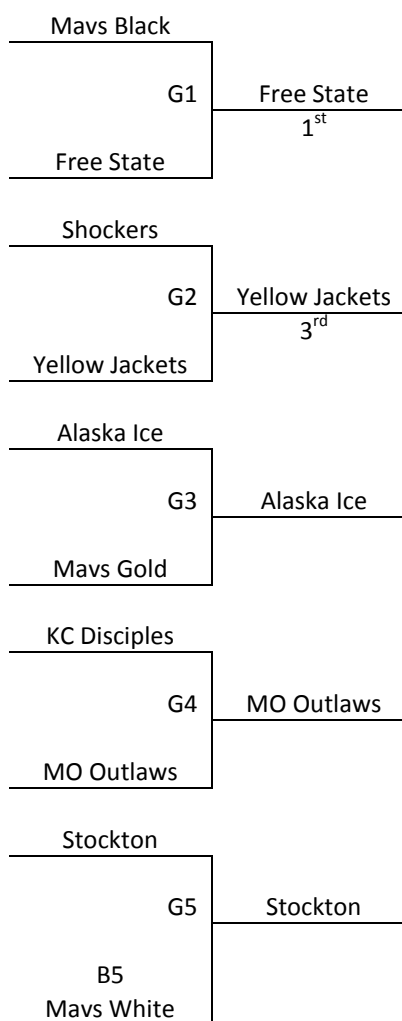

Lawrence, KS – MAYB
July 5-7, 2013
11th/12th Grade Boys-Division 1

Games Played at **Free State High School**
Pool Tie Breaker – 2 way – head to head – 3 way – +/- 15 pts

<u>Pool A</u>	<u>W</u>	<u>L</u>	<u>Pool B</u>	<u>W</u>	<u>L</u>
1. Alaska Ice	2	2	6. Free State Green	4	0
2. KC Disciples	1	3	7. All-MO Mavs Elite Gold 17U	2	2
3. Shockers-KS	3	1	8. Southern Iowa Yellowjackets	3	1
4. All-MO Mavs Elite Black 17U	4	0	9. All-Mo Mavs Elite White 17U	0	4
5. Stockton	0	4	10. MO Outlaws	1	3

Friday	FS Main	FS Aux.
6:00	<u>8-10</u>	
7:00	<u>2-5</u>	
8:00	<u>1-3</u>	
Saturday	FS Main	FS Aux
8:00	<u>7-10</u>	
9:00	<u>6-8</u>	
10:00	<u>7-9</u>	
11:00	<u>2-3</u>	
12:00	<u>4-5</u>	
1:00	<u>6-10</u>	
2:00	<u>3-5</u>	<u>9-8</u>
3:00	<u>1-4</u>	
4:00	<u>6-9</u>	
5:00	<u>3-4</u>	
6:00	<u>1-2</u>	<u>8-7</u>
7:00	<u>9-10</u>	
8:00		
9:00		
Sunday	FS Main	FS Aux
8:00	<u>2-4</u>	<u>1-5</u>
9:00	<u>6-7</u>	
10:00		
11:00	Game 4	Game 5
12:00	Game 2	Game 3
1:00	Game 1	
2:00		
3:00		
4:00		
5:00