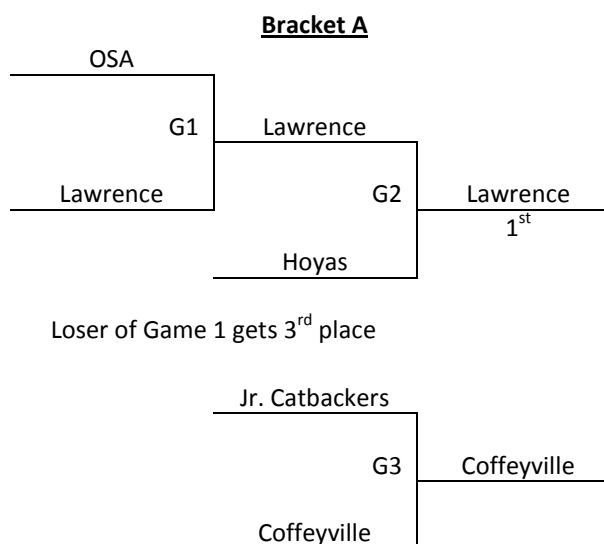

Top two in each pool to Bracket A, others to B

Friday	SW Main	West Main
6:00	1-2	
7:00	3-4	
8:00	1-5	
Saturday	SW Main	West Main
8:00	6-7	
9:00	8-9	
10:00	1-3	
11:00	2-5	
12:00	1-4	
1:00	3-5	
2:00	6-8	
3:00	4-5	
4:00	7-9	
5:00	2-4	
6:00	6-9	
7:00	7-8	
8:00	2-3	
9:00		
Sunday	SW Main	West Main
8:00	Game 5	
9:00	Game 6	
10:00	Game 7	
11:00	Game 1	
12:00	Game 2	
1:00	Game 8	
2:00	Game 4	
3:00	Game 3	Game 9
4:00		
5:00		

West Middle School-2700 Harvard Road, Lawrence, KS 66049
Southwest Middle School-2511 Inverness Dr. Lawrence, KS 66049

Lawrence, KS – MAYB

July 5-7, 2013

5th/6th Grade Girls

Games Played at **University of Kansas Robinson Gym**
Pool Tie Breaker – 2 way – head to head – 3 way – +/- 15 pts

<u>Pool A</u>	<u>W</u>	<u>L</u>
1. Lawrence Magic	3	1
2. Midwest Hoyas	4	0
3. Coffeyville Magic-KS	0	4
4. Jr. Catbackers	1	3
5. OSA 5 th Girls Wilson	2	2

Saturday	Robinson 3	Robinson 4
8:00		
9:00		
10:00	<u>3-5</u>	
11:00		
12:00	<u>2-5</u>	
1:00	<u>1-3</u>	
2:00	<u>2-4</u>	
3:00	<u>1-5</u>	
4:00	<u>2-3</u>	
5:00	1-4	
6:00		
7:00		
8:00		
9:00		
Sunday		
8:00		
9:00		
10:00	4- <u>5</u>	
11:00	1- <u>2</u>	
12:00	3- <u>4</u>	
1:00		
2:00	Game 1	
3:00	Game 2	
4:00	Game 3	