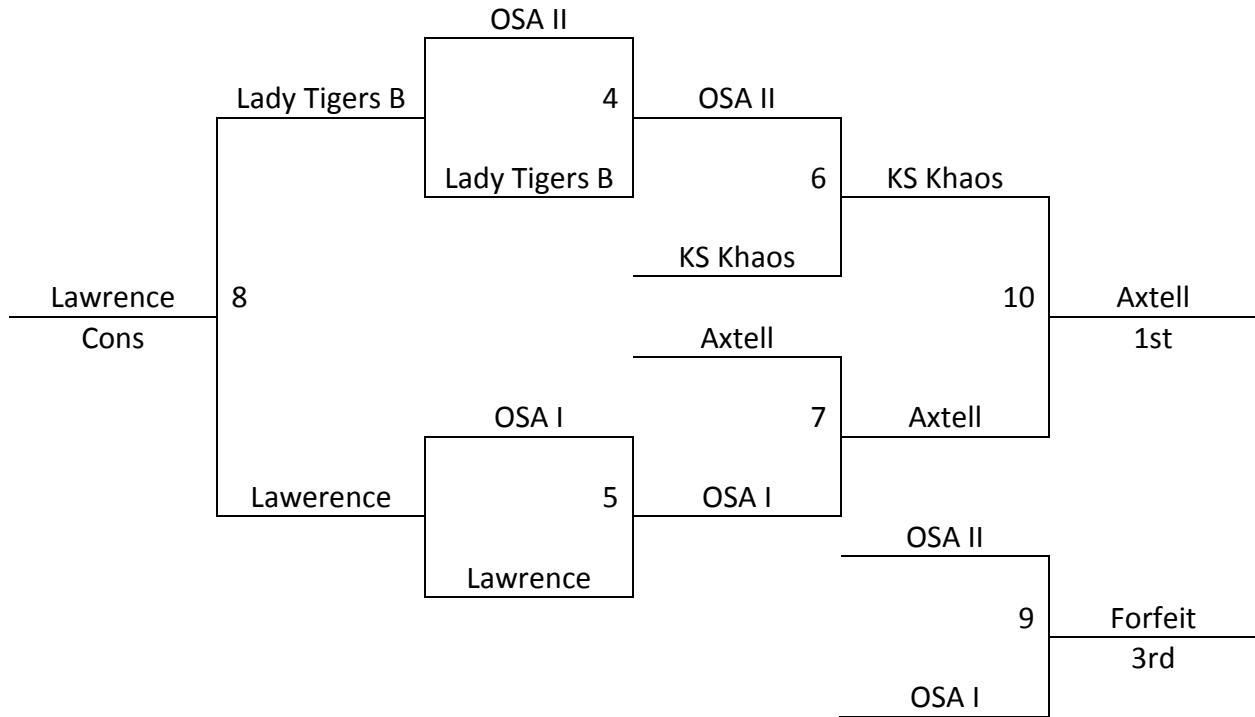

Lawrence, KS – MAYB

July 5-7, 2013

9th/10th Grade Girls

Games Played at **West Middle School and Free State High School**

Pool Tie Breaker – 2 way – head to head – 3 way – +/- 15 pts

All teams advance to a seeding round followed by Bracket play

Pool A	W	L	Pool B	W	L
1. KS Khaos	2	0	4. Lawrence Lions	0	2
2. Lady Tigers B	0	2	5. Axtell Eagles	2	0
3. OSA U 15 I Wilson-NE	1	1	6. OSA U15 II Wilson	1	1

Seeding Round

Game 1: SEED #1 POOL A VS SEED #1 POOL B   Winner gets 1st seed, Loser gets 2nd seed

Game 2: SEED #2 POOL A VS SEED #2 POOL B   Winner gets 3rd seed, Loser gets 4th seed

Game 3: SEED #3 POOL A VS SEED #3 POOL B   Winner gets 5th seed, Loser gets 6th seed

Friday	West Main	West Aux.	FS Main	FS Aux.
5:00		<u>1-2</u>		
Saturday	West Main	West Aux.	FS Main	FS Aux.
8:00		<u>4-5</u>		
9:00		<u>1-3</u>		
10:00		<u>4-6</u>		
11:00				
12:00				
1:00		<u>2-3</u>		
2:00		<u>5-6</u>		
3:00				
4:00				
5:00				
6:00	Game 1			
7:00	Game 2			
8:00	Game 3			
9:00				
Sunday	West Main	West Aux.	FS Main	FS Aux.
8:00				
9:00				
10:00				
11:00				
12:00				
1:00				
2:00			Game 4	Game 5
3:00			Game 6	Game 7
4:00			Game 8	Game 9
5:00			Game 10	

Lawrence, KS – MAYB
July 5-7, 2013
9th/10th Grade Girls Bracket

Bracket

West Middle School-2700 Harvard Road, Lawrence, KS 66049
Free State High School-4700 Overland Drive, Lawrence, KS 66049