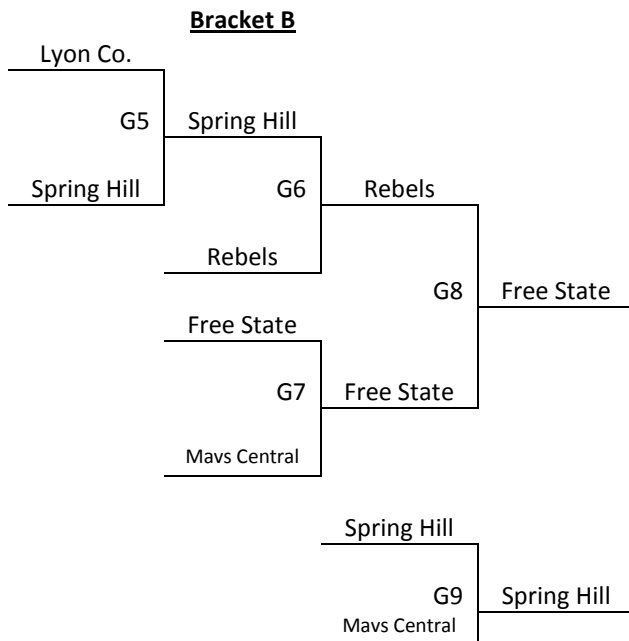

Lawrence, KS – MAYB

July 5-7, 2013

11th/12th Grade Boys-Division 2

Games Played at Southwest Middle School and West Middle School
Pool Tie Breaker – 2 way – head to head – 3 way – +/- 15 pts

<u>Pool A</u>	<u>W</u>	<u>L</u>	<u>Pool B</u>	<u>W</u>	<u>L</u>
1. Free State Silver	2	2	6. Mavericks Central Missouri Elite	0	3
2. JC Bluejays	4	0	7. Eudora Cardinals	3	0
3. Lyon County Select-KS	1	3	8. Rebels-KS	1	2
4. Spring Hill Broncos	0	4	9. Mavs West Missouri Elite	2	1
5. Chargers-KS	3	1			

Top two in each pool to Bracket A, others to B

Friday	SW Main	West Main
6:00	1-2	
7:00	3-4	
8:00	1-5	
Saturday	SW Main	West Main
8:00	6-7	
9:00	8-9	
10:00	1-3	
11:00	2-5	
12:00	1-4	
1:00	3-5	
2:00	6-8	
3:00	4-5	
4:00	7-9	
5:00	2-4	
6:00	6-9	
7:00	7-8	
8:00	2-3	
9:00		
Sunday	SW Main	West Main
8:00	Game 5	
9:00	Game 6	
10:00	Game 7	
11:00	Game 1	
12:00	Game 2	
1:00	Game 8	
2:00	Game 4	
3:00	Game 3	Game 9
4:00		
5:00		