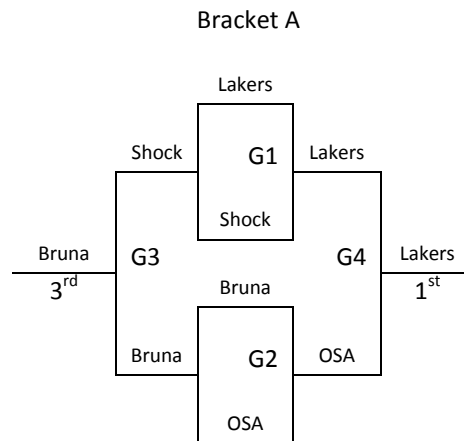

Lawrence, KS – MAYB

July 5-7, 2013

4th Grade Boys

Games Played at **University of Kansas Robinson Gym**
 Pool Tie Breaker – 2 way – head to head – 3 way – +/- 15 pts

<u>Pool A</u>	<u>W</u>	<u>L</u>
1. Bruna Implement	2	1
2. Topeka Lakers Elite	3	0
3. OSA Regional Dudley	1	2
4. Lawrence Shock	0	3

Saturday	Robinson 1	Robinson 2
8:00		
9:00		
10:00	<u>1-2</u>	
11:00	<u>3-4</u>	
12:00		
1:00	<u>1-4</u>	<u>2-3</u>
2:00		
3:00		
4:00	<u>1-3</u>	<u>2-4</u>
5:00		
6:00		
7:00		
8:00		
9:00		
Sunday	Robinson 1	Robinson 2
8:00		
9:00		
10:00	Game 1	Game 2
11:00		
12:00	Game 3	Game 4
1:00	-	-
2:00	-	-
3:00	-	-
4:00	-	-
5:00	-	-
6:00		

University of Kansas Robinson Gym-1301 Sunnyside Ave, Lawrence, KS 66045
 *Right across the street from Allen Field House

Lawrence, KS – MAYB

July 5-7, 2013

5th/6th Grade Boys

Games Played at **University of Kansas Robinson Gym**
Pool Tie Breaker – 2 way – head to head – 3 way – +/- 15 pts