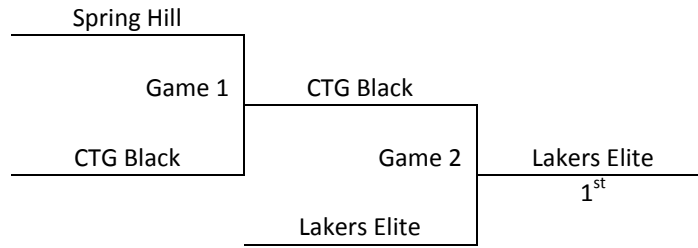

8th Grade Boys-Division 2 Bracket

Bracket