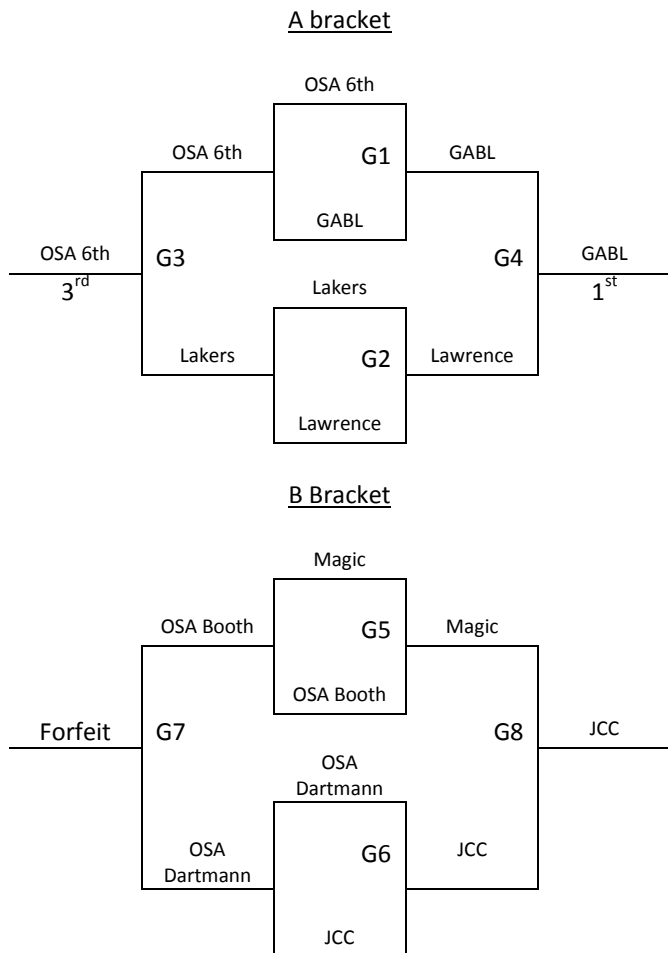

Saturday	Robinson 1	Robinson 2
8:00		
9:00		
10:00	<u>1-2</u>	
11:00	<u>3-4</u>	
12:00		
1:00	<u>1-4</u>	<u>2-3</u>
2:00		
3:00		
4:00	<u>1-3</u>	<u>2-4</u>
5:00		
6:00		
7:00		
8:00		
9:00		
Sunday	Robinson 1	Robinson 2
8:00		
9:00		
10:00	Game 1	Game 2
11:00		
12:00	Game 3	Game 4
1:00	-	-
2:00	-	-
3:00	-	-
4:00	-	-
5:00	-	-
6:00		

University of Kansas Robinson Gym-1301 Sunnyside Ave, Lawrence, KS 66045
 *Right across the street from Allen Field House

Lawrence, KS – MAYB

July 5-7, 2013

5th/6th Grade Boys

Games Played at **University of Kansas Robinson Gym**
Pool Tie Breaker – 2 way – head to head – 3 way – +/- 15 pts

Top 2 teams in each Pool to Bracket A. Bottom 2 teams in each Pool to Bracket B.

Saturday	Robinson 1	Robinson 2
8:00		
9:00		
10:00		<u>1-2</u>
11:00		<u>7-8</u>
12:00	<u>5-6</u>	<u>3-4</u>
1:00		
2:00	<u>5-8</u>	<u>2-4</u>
3:00	<u>1-3</u>	<u>6-7</u>
4:00		
5:00	<u>1-4</u>	<u>2-3</u>
6:00	<u>5-7</u>	<u>6-8</u>
7:00		
8:00		
9:00		
Sunday	Robinson 1	Robinson 2
8:00		
9:00		
10:00		
11:00	Game 1	Game 2
12:00		
1:00	Game 5	Game 6
2:00	Game 3	Game 4
3:00	Game 7	Game 8
4:00		
5:00		