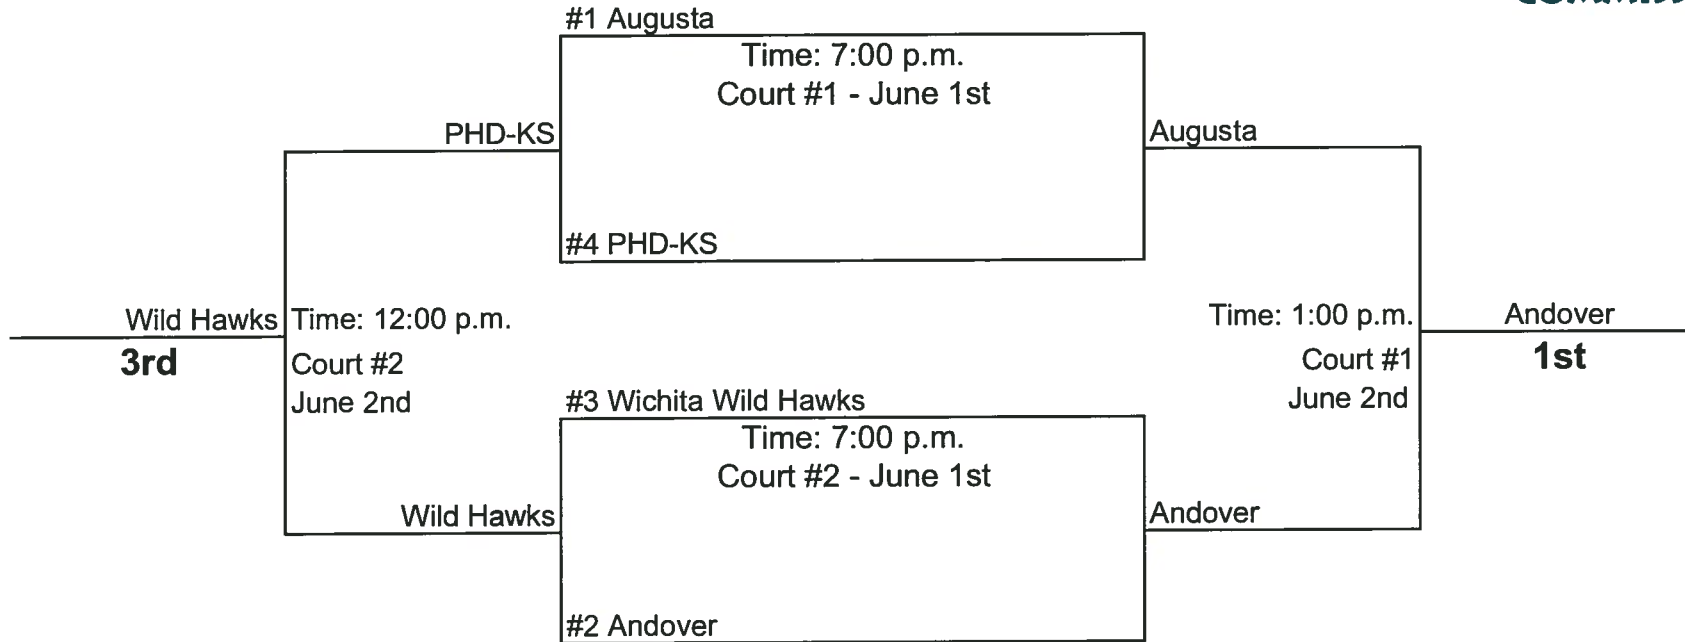

6th/7th Grade Boys Pool B

Circle Middle School