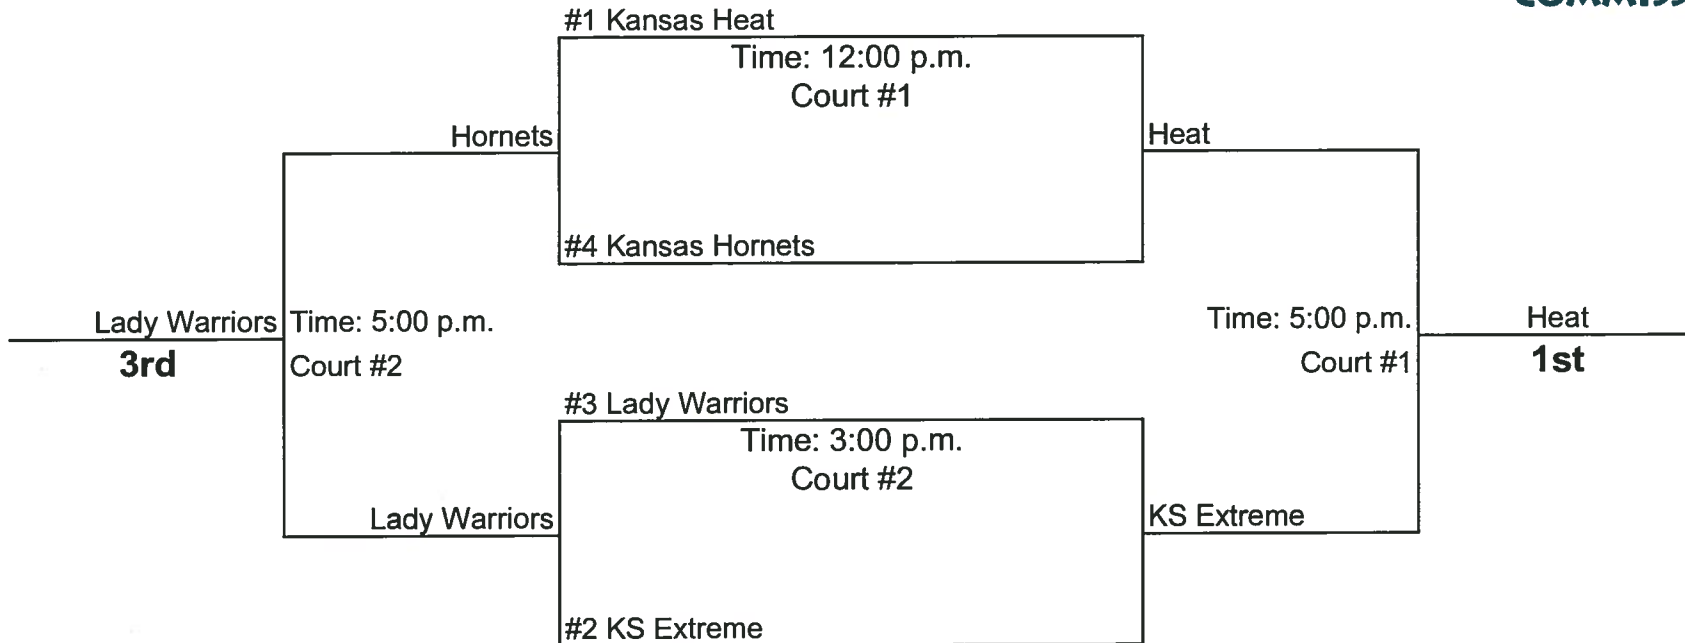

8th Grade Girls

Circle Middle School