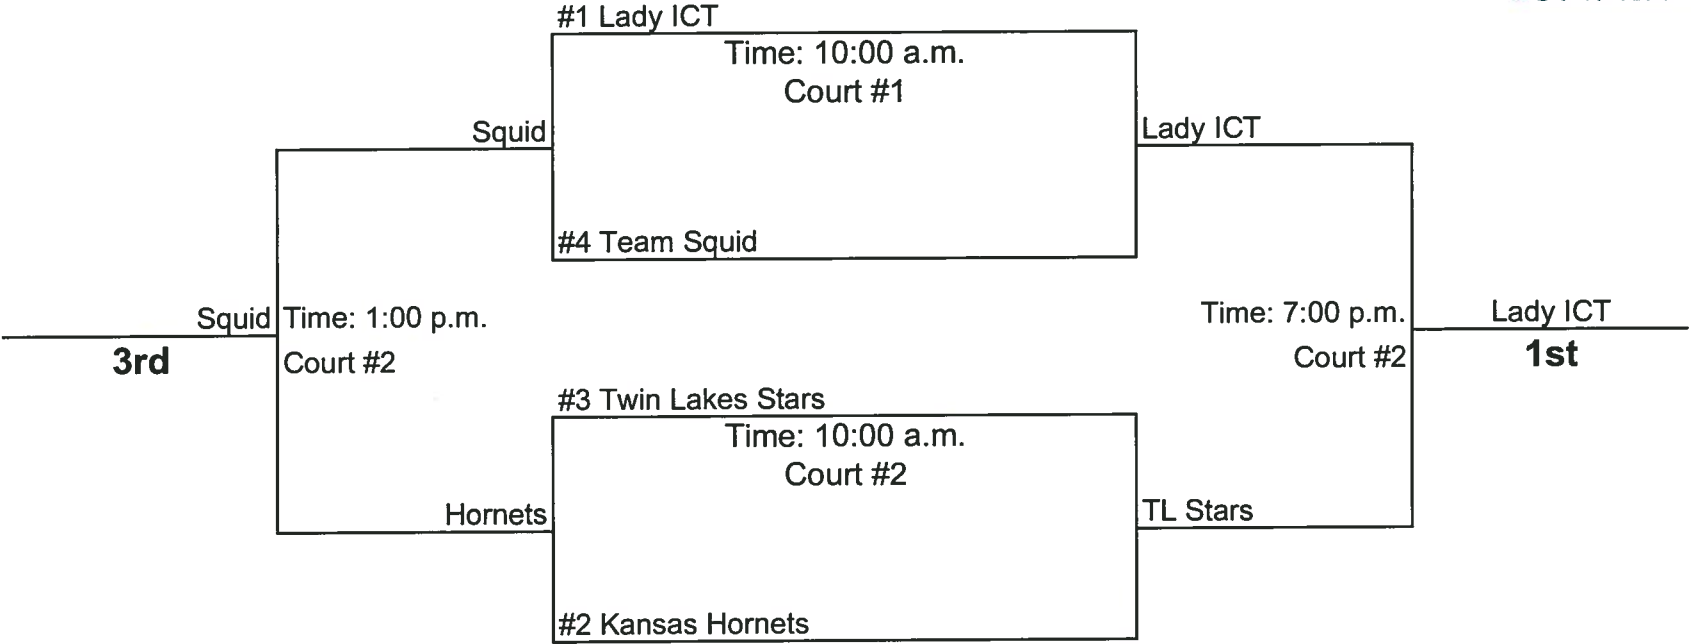

9-10th Grade Girls Circle Middle School

1. Kansas Hornets
2. Team Squid
3. Lady ICT - KS
4. Twin Lakes Stars

	W	L
1. Kansas Hornets	11	7
2. Team Squid		111
3. Lady ICT - KS	111	
4. Twin Lakes Stars	1	11

Friday, May 31   **Court #1**   **Court #2**

5:00 PM		
6:00 PM		
7:00 PM	2 v 3	
8:00 PM		
9:00 PM		

Saturday, June 1   **Court #1**   **Court #2**

8:00 AM		
9:00 AM		
10:00 AM		
11:00 AM		1 v 4
12:00 PM		
1:00 PM		
2:00 PM	1 v 2	
3:00 PM		3 v 4
4:00 PM		
5:00 PM	2 v 4	
6:00 PM		
7:00 PM		
8:00 PM	1 v 3	
9:00 PM		

Sunday, June 2   **Court #1**   **Court #2**

8:00 AM		
9:00 AM		
10:00 AM	Tournament	Tournament
11:00 AM		
12:00 PM		
1:00 PM		Tournament
2:00 PM		
3:00 PM		
4:00 PM		
5:00 PM		
6:00 PM		
7:00 PM		Tournament
8:00 PM		
9:00 PM		

9th/10th Grade Girls

Circle Middle School