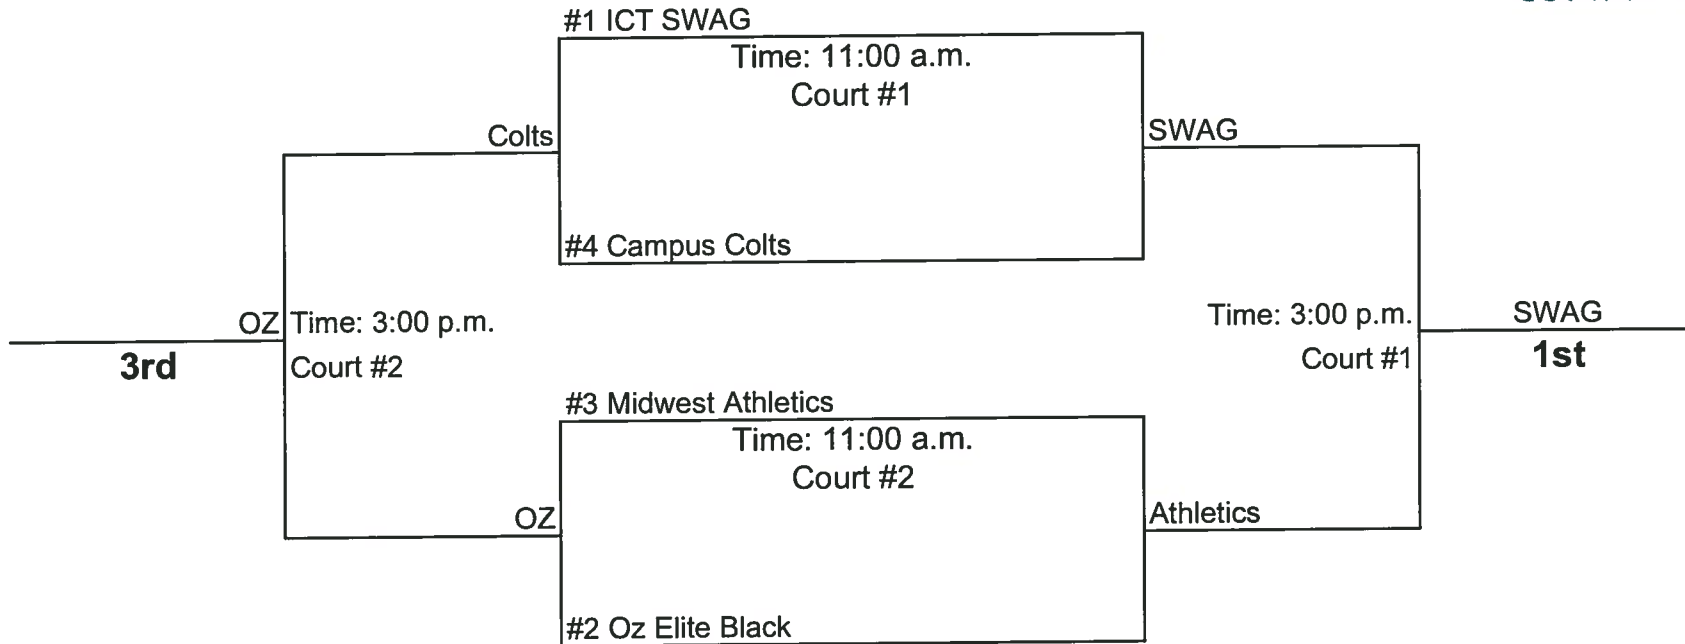

11th/12th Grade Boys Pool 2

Circle High School