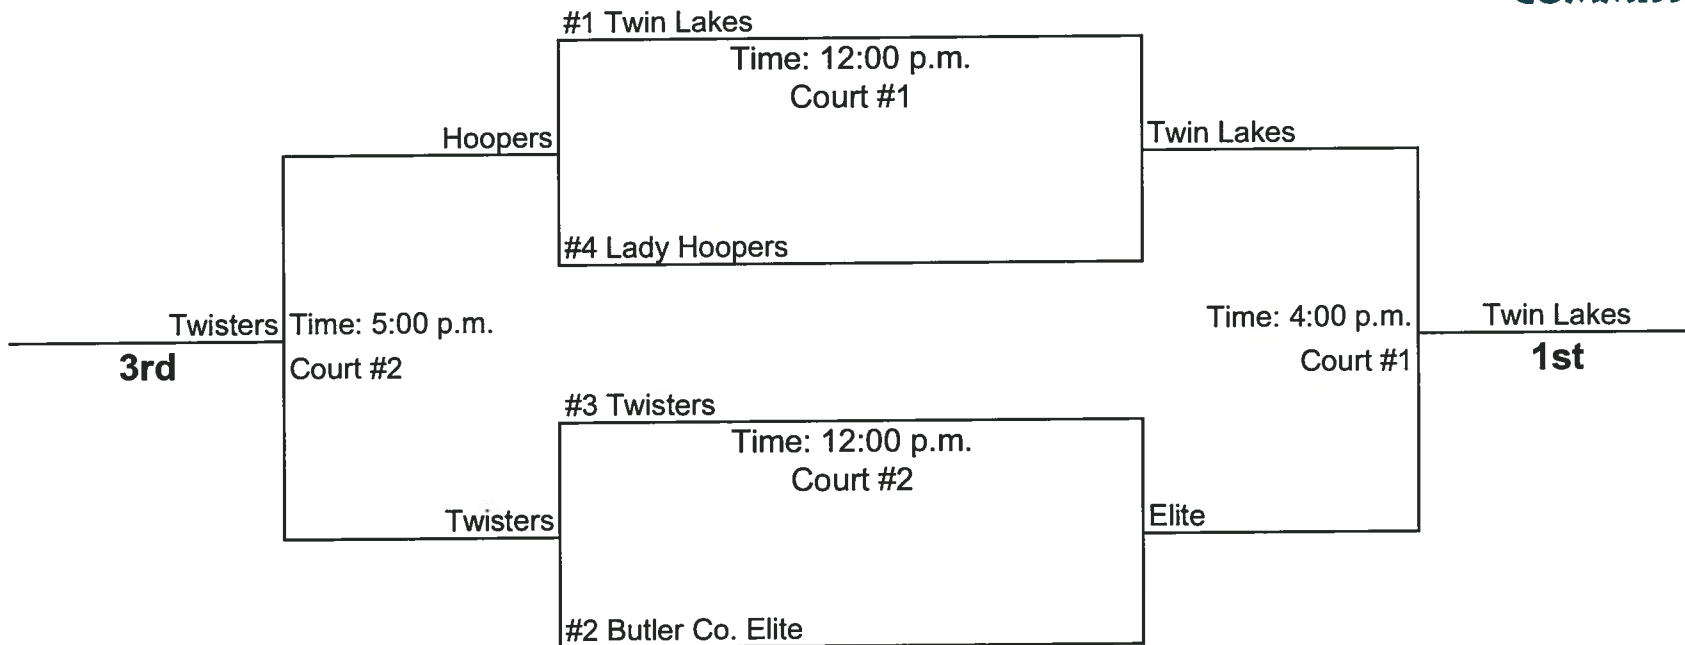

11th/12th Grade Girls

Circle High School