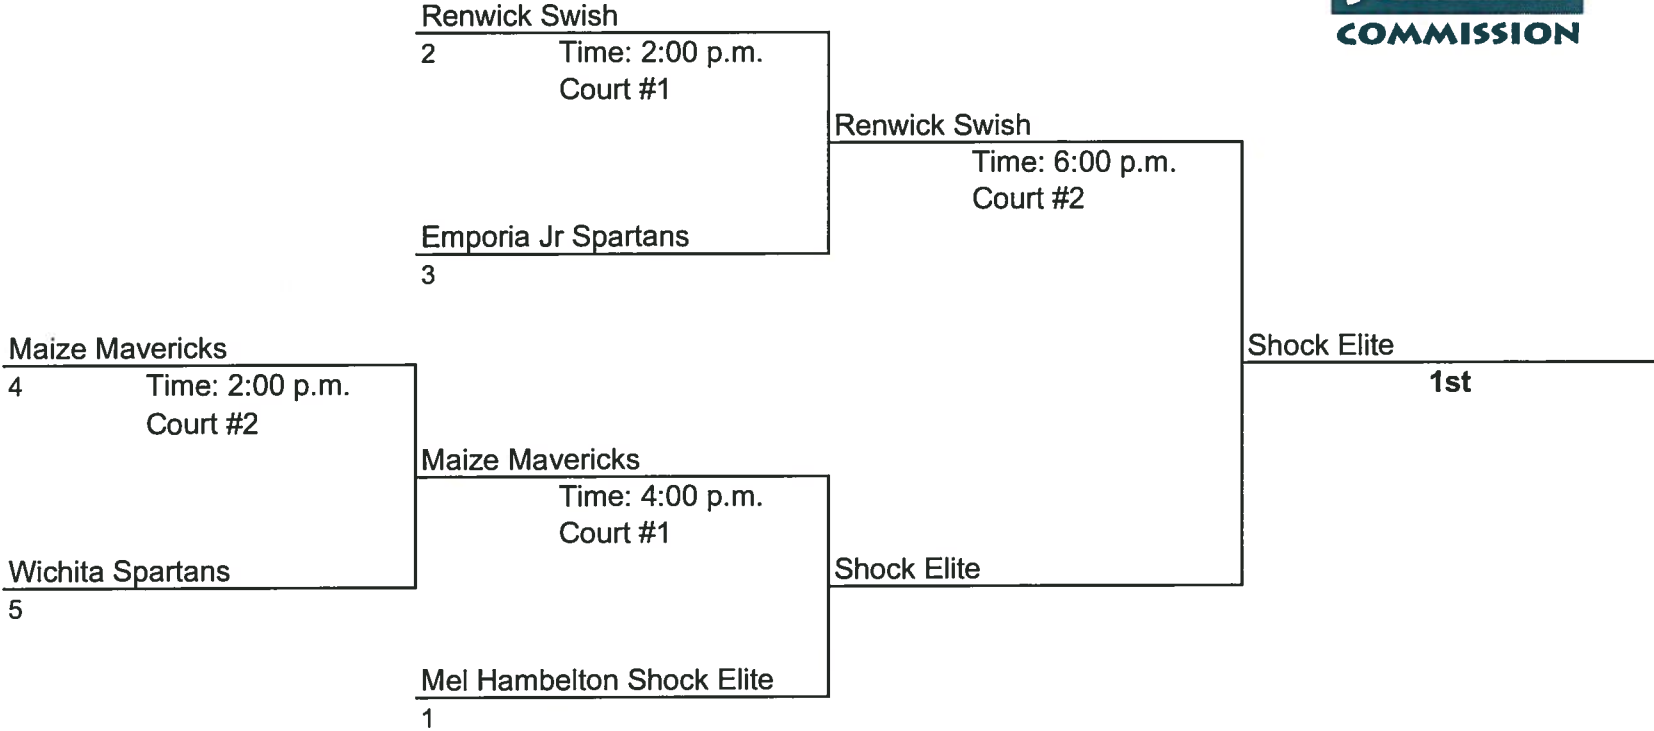

6th/7th Grade Boys Pool A

Circle Middle School