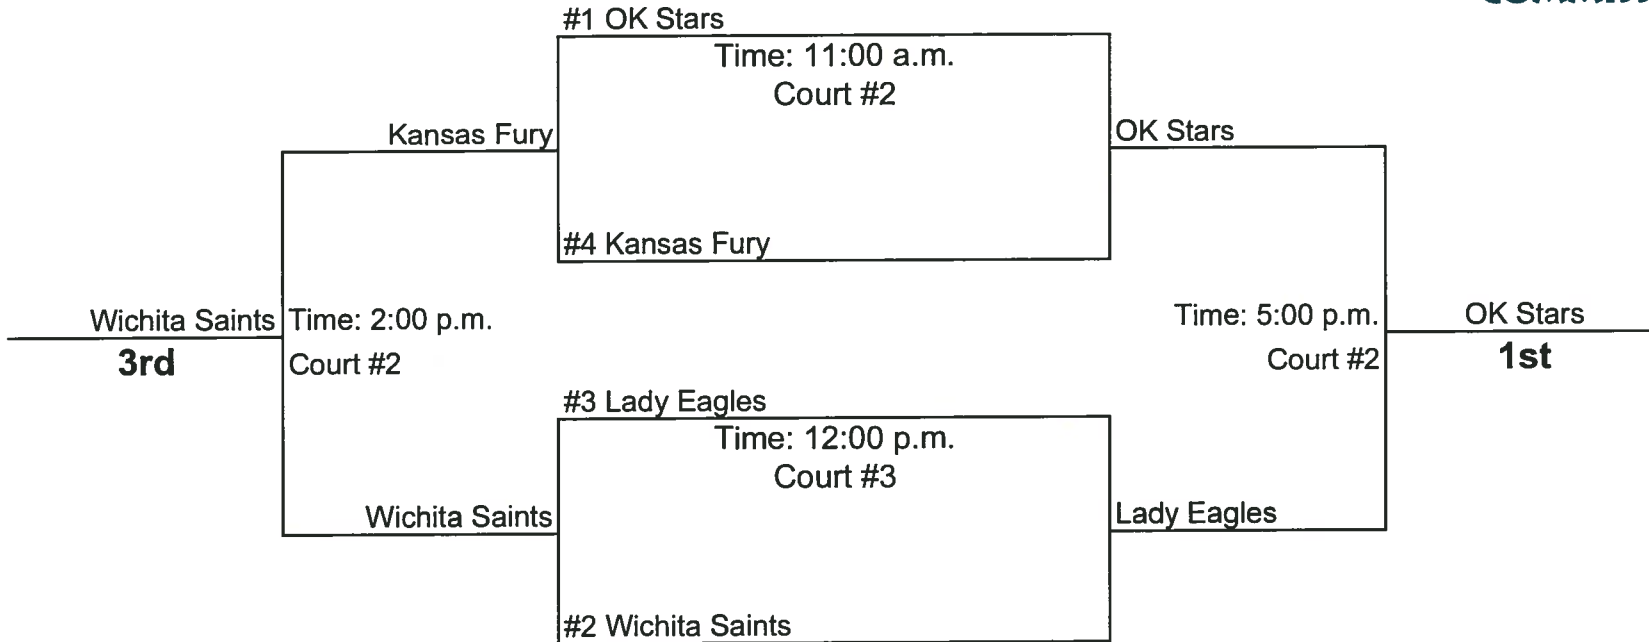

7th Grade Girls

El Dorado