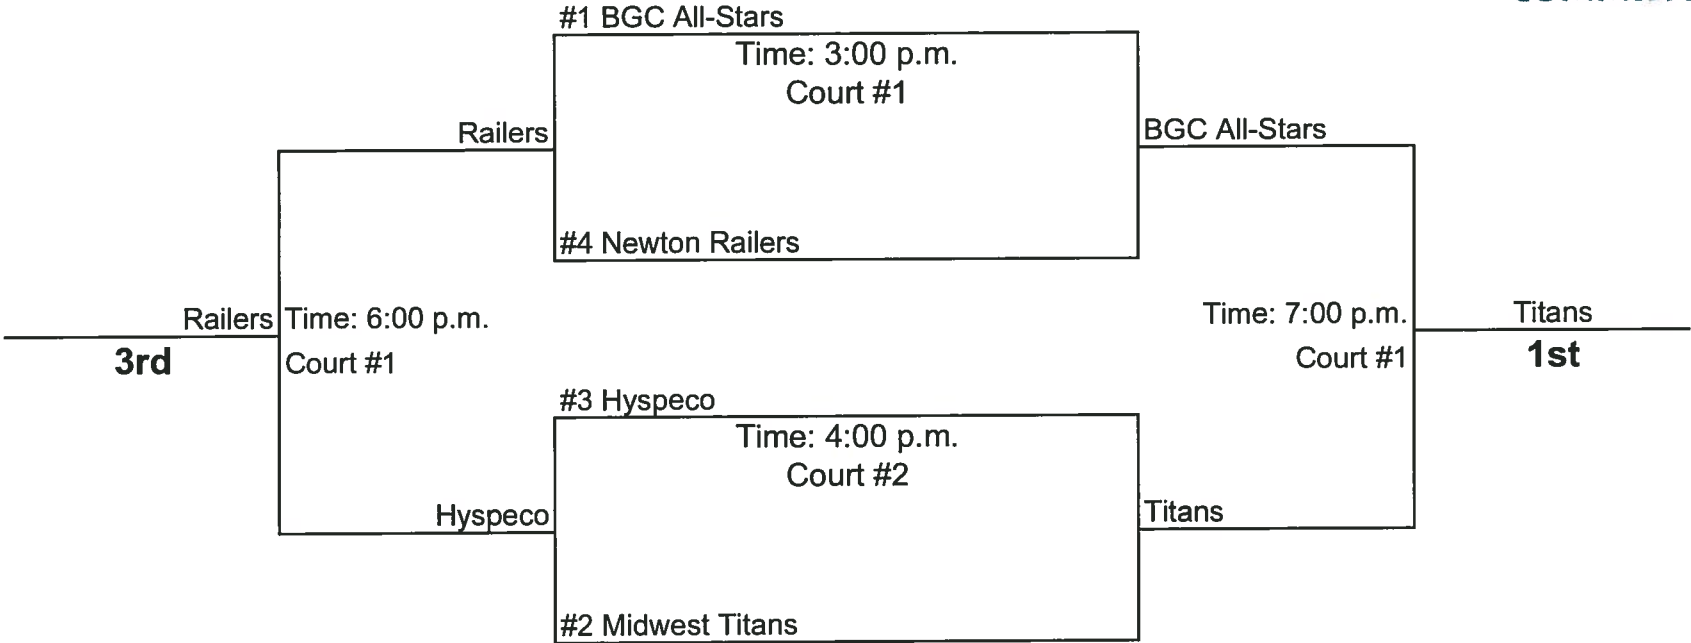

8th Grade Boys

Circle Middle School