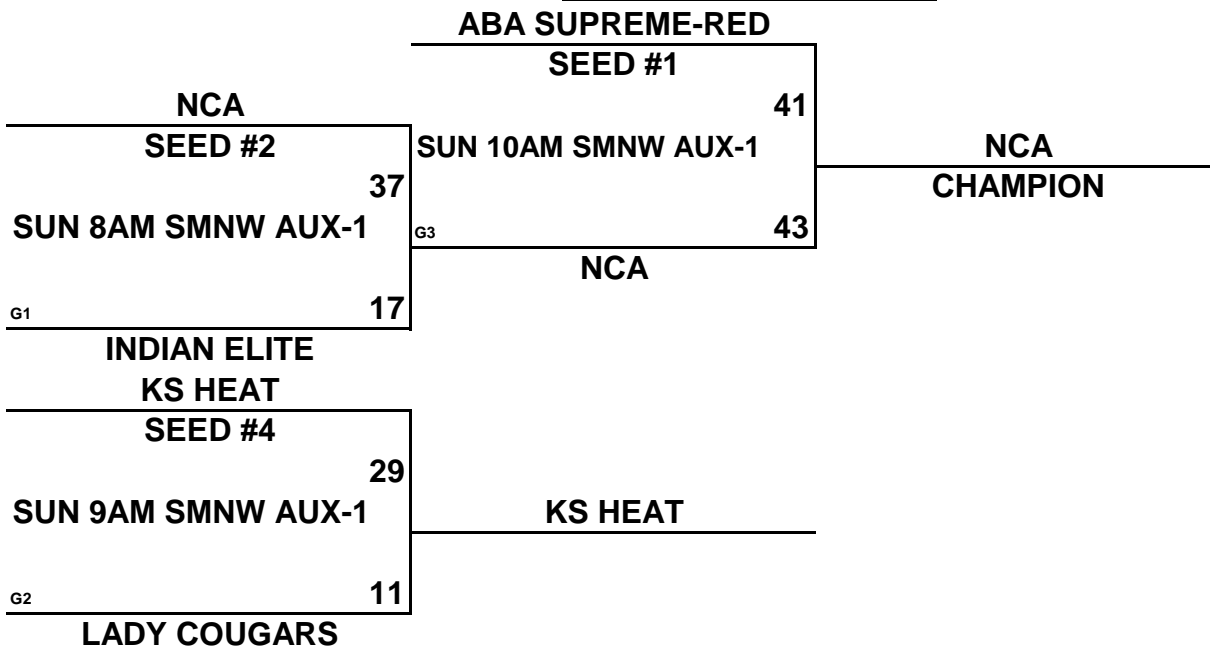

LADY COUGARS/KC PREMIERE/MAYB NATIONAL QUALIFIER 7TH/8TH GRADE GIRLS DIVISION

(1)	INDIAN ELITE 7
(2)	LADY COUGARS
(3)	ABA SUPREME RED
(4)	NCA
(5)	KS HEAT

<u>WINS</u>	<u>LOSSES</u>
II	II
III	III
III	I
I	III

SCHEDULE

1	VS	2	39-23	FRI	8PM	SMNW AUX-2
3	VS	4	39-18	FRI	9PM	SMNW AUX-2
1	VS	3	25-53	SAT	9AM	SMNW MAIN-2
2	VS	4	15-35	SAT	9AM	SMNW AUX-1
1	VS	5	29-26	SAT	11AM	SMNW MAIN-2
2	VS	3	11-49	SAT	11AM	SMNW AUX-1
4	VS	5	48-41	SAT	1PM	SMNW AUX-1
2	VS	5	11-47	SAT	3PM	SMNW AUX-1
1	VS	4	33-41	SAT	5PM	SMNW MAIN-1
3	VS	5	53-25	SAT	5PM	SMNW MAIN-2

CHAMPIONSHIP ROUND

NOTE: TIE BREAKERS

1 - HEAD TO HEAD

2 - POINT SPREAD (MAX 15 POINTS)

3 - DEF. POINTS ALLOWED