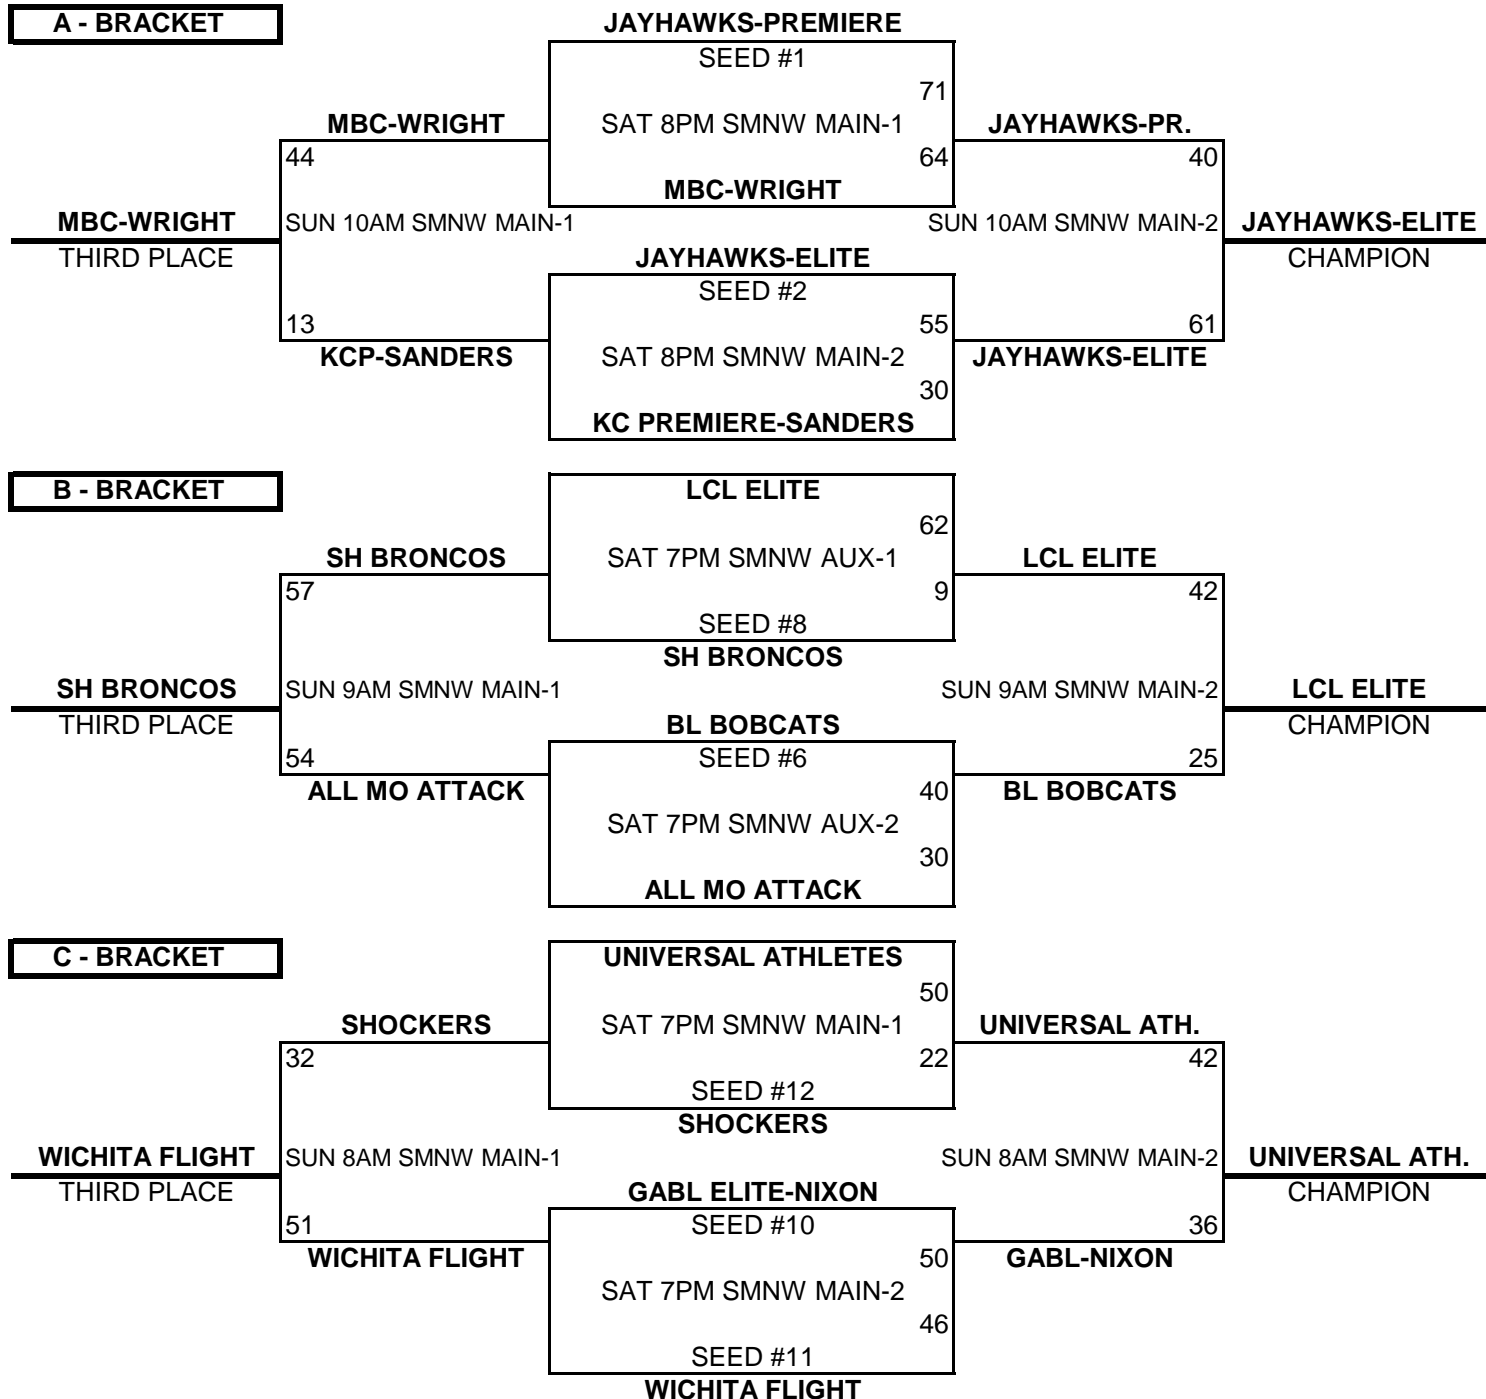

LADY COUGARS/KC PREMIERE/MAYB NATIONAL QUALIFIER

8TH GRADE BOYS DIVISION