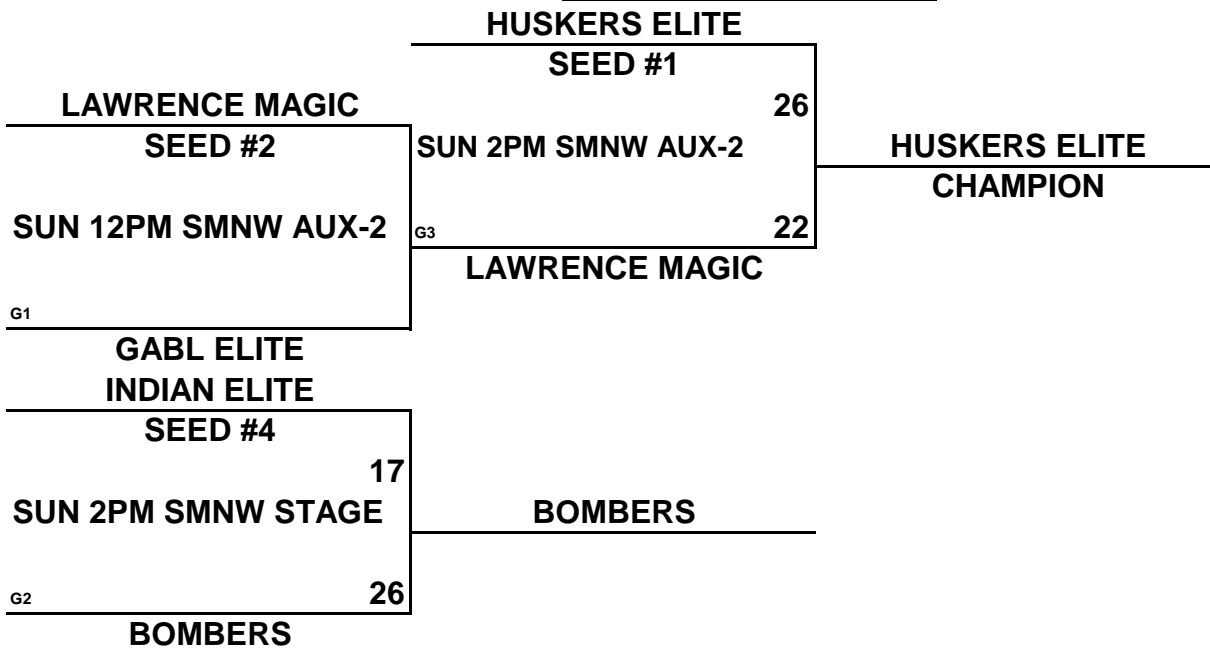

LADY COUGARS/KC PREMIERE/MAYB NATIONAL QUALIFIER 6TH GRADE GIRLS DIVISION

(1)	INDIAN ELITE
(2)	GABL ELITE
(3)	BOMBERS
(4)	LAWRENCE MAGIC
(5)	HUSKER ELITE

<u>WINS</u>	<u>LOSSES</u>
I	III
II	II
I	III
II	II
III	I

SCHEDULE

1	VS	2	19-18	FRI	7PM	SMNW STAGE
1	VS	4	13-16	FRI	8PM	SMNW STAGE
1	VS	3	21-24	SAT	1PM	SMNW AUX-2
2	VS	4	24-31	SAT	1PM	SMNW STAGE
1	VS	5	26-33	SAT	3PM	SMNW AUX-2
2	VS	3	31-29	SAT	4PM	SMNW AUX-2
4	VS	5	38-42	SAT	5PM	SMNW AUX-2
2	VS	5	36-24	SAT	7PM	SMNW STAGE
3	VS	4	16-43	SAT	8PM	SMNW STAGE
3	VS	5	19-22	SAT	9PM	SMNW STAGE

CHAMPIONSHIP ROUND

NOTE: TIE BREAKERS

1 - HEAD TO HEAD

2 - POINT SPREAD (MAX 15 POINTS)

3 - DEF. POINTS ALLOWED