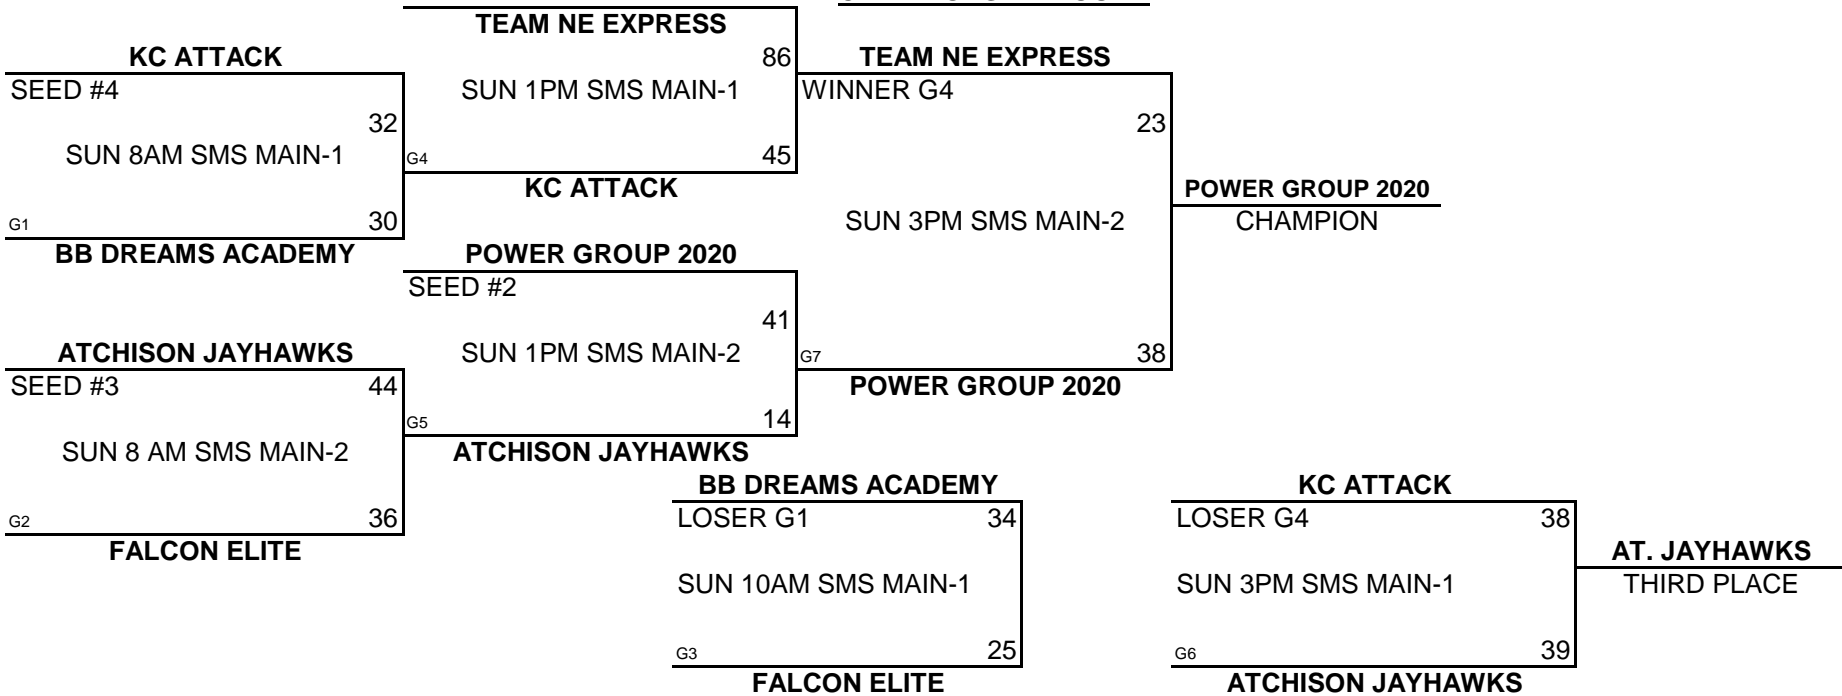

LADY COUGARS/KC PREMIERE/MAYB NATIONAL QUALIFIER

5TH GRADE BOYS DIVISION

POOL A

- (1) BB DREAMS ACADEMY
- (2) POWER GROUP 2020
- (3) ATCHISON JAYHAWKS

WINS	LOSSES
II	II
I	I

POOL B

- (1) KC ATTACK
- (2) FALCON ELITE
- (3) TEAM NE EXPRESS

WINS	LOSSES
I	I
II	II

POOL PLAY ROUND 1

			DAY	TIME	LOCATION		DAY	TIME	LOCATION				
A-1	VS	A-2	FRI	6PM	SMW AUX-1	31-35	B-1	VS	B-2	FRI	7PM	SMW A-1	35-31
A-1	VS	A-3	FRI	8PM	SMW AUX-1	25-27	B-1	VS	B-3	FRI	9PM	SMW A-1	38-59
A-2	VS	A-3	SAT	9AM	SMS STAGE	25-23	B-2	VS	B-3	SAT	10AM	SMS STA.	14-61

SEEDING ROUND

SEED #1 POOL A	VS	SEED #1 POOL B	SAT	12PM	SMS AUX-1	Winner gets 1st seed, Loser gets 2nd seed	40-57
SEED #2 POOL A	VS	SEED #2 POOL B	SAT	12PM	SMS AUX-2	Winner gets 3rd seed, Loser gets 4th seed	41-30
SEED #3 POOL A	VS	SEED #3 POOL B	SAT	12PM	SMS STAGE	Winner gets 5th seed, Loser gets 6th seed	60-50

CHAMPIONSHIP ROUND

NOTE: TIE BREAKER

1 - HEAD TO HEAD

2 - POINT SPREAD (MAX. 15 POINTS)

3 - DEF. POINTS ALLOWED