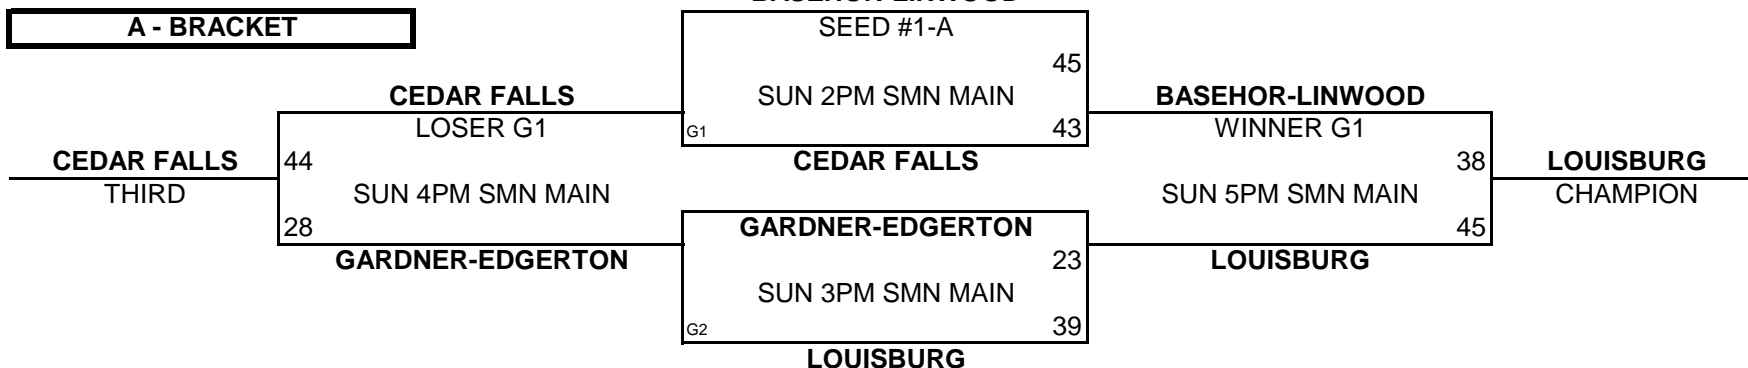

57-16
48-32
22-75
38-28
30-32
42-33

CHAMPIONSHIP ROUND

BASEHOR-LINWOOD

NOTE: TIE BREAKER

1 - HEAD TO HEAD

2 - POINT SPREAD (MAX. 15 POINTS)

3 - DEF. POINTS ALLOWED