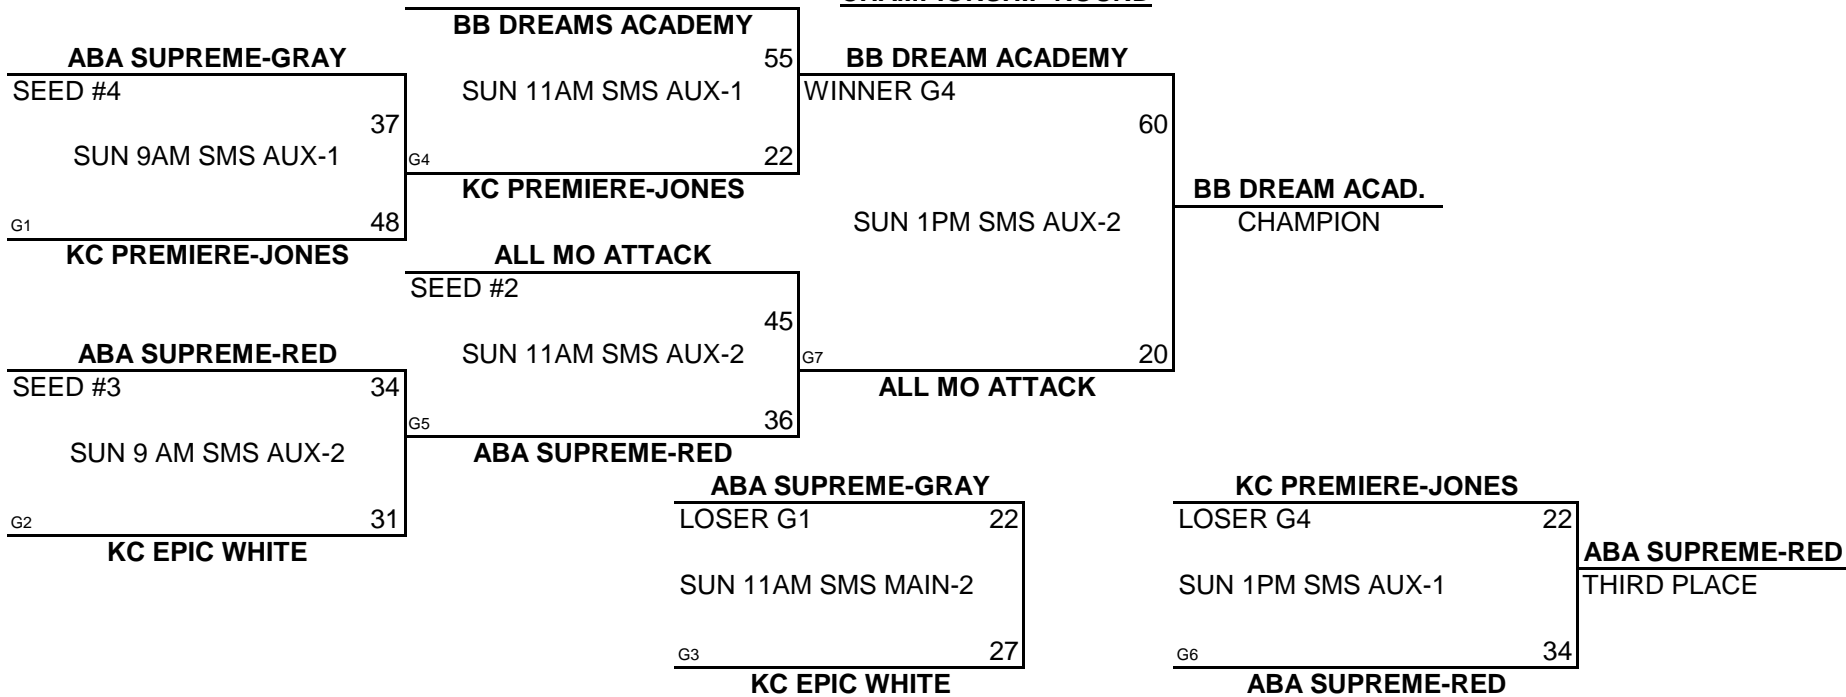

LADY COUGARS/KC PREMIERE/MAYB NATIONAL QUALIFIER

6TH GRADE BOYS DIVISION

POOL A

- (1) KC PREMIERE-JONES
- (2) ABA SUPREME-GRAY
- (3) ALL MO ATTACK

WINS	LOSSES
II	I
I	I
II	I

POOL B

- (1) KC EPIC WHITE
- (2) BB DREAMS ACADEMY
- (3) ABA SUPREME-RED

WINS	LOSSES
II	II
II	I
I	I

POOL PLAY ROUND 1

			DAY	TIME	LOCATION				DAY	TIME	LOCATION		
A-1	VS	A-2	FRI	6PM	SMW MAIN-2	32-45	B-1	VS	B-2	FRI	7PM	SMW M-2	27-66
A-1	VS	A-3	FRI	8PM	SMW MAIN-2	30-53	B-1	VS	B-3	FRI	9PM	SMW M-2	16-44
A-2	VS	A-3	SAT	9AM	SMS AUX-2	31-63	B-2	VS	B-3	SAT	10AM	SMS A-2	62-19

SEEDING ROUND

SEED #1 POOL A	VS	SEED #1 POOL B	SAT	8PM	SMS AUX-1	Winner gets 1st seed, Loser gets 2nd seed	39-44
SEED #2 POOL A	VS	SEED #2 POOL B	SAT	8PM	SMS AUX-2	Winner gets 3rd seed, Loser gets 4th seed	36-44
SEED #3 POOL A	VS	SEED #3 POOL B	SAT	8PM	SMS STAGE	Winner gets 5th seed, Loser gets 6th seed	42-22

CHAMPIONSHIP ROUND

NOTE: TIE BREAKER

1 - HEAD TO HEAD

2 - POINT SPREAD (MAX. 15 POINTS)

3 - DEF. POINTS ALLOWED