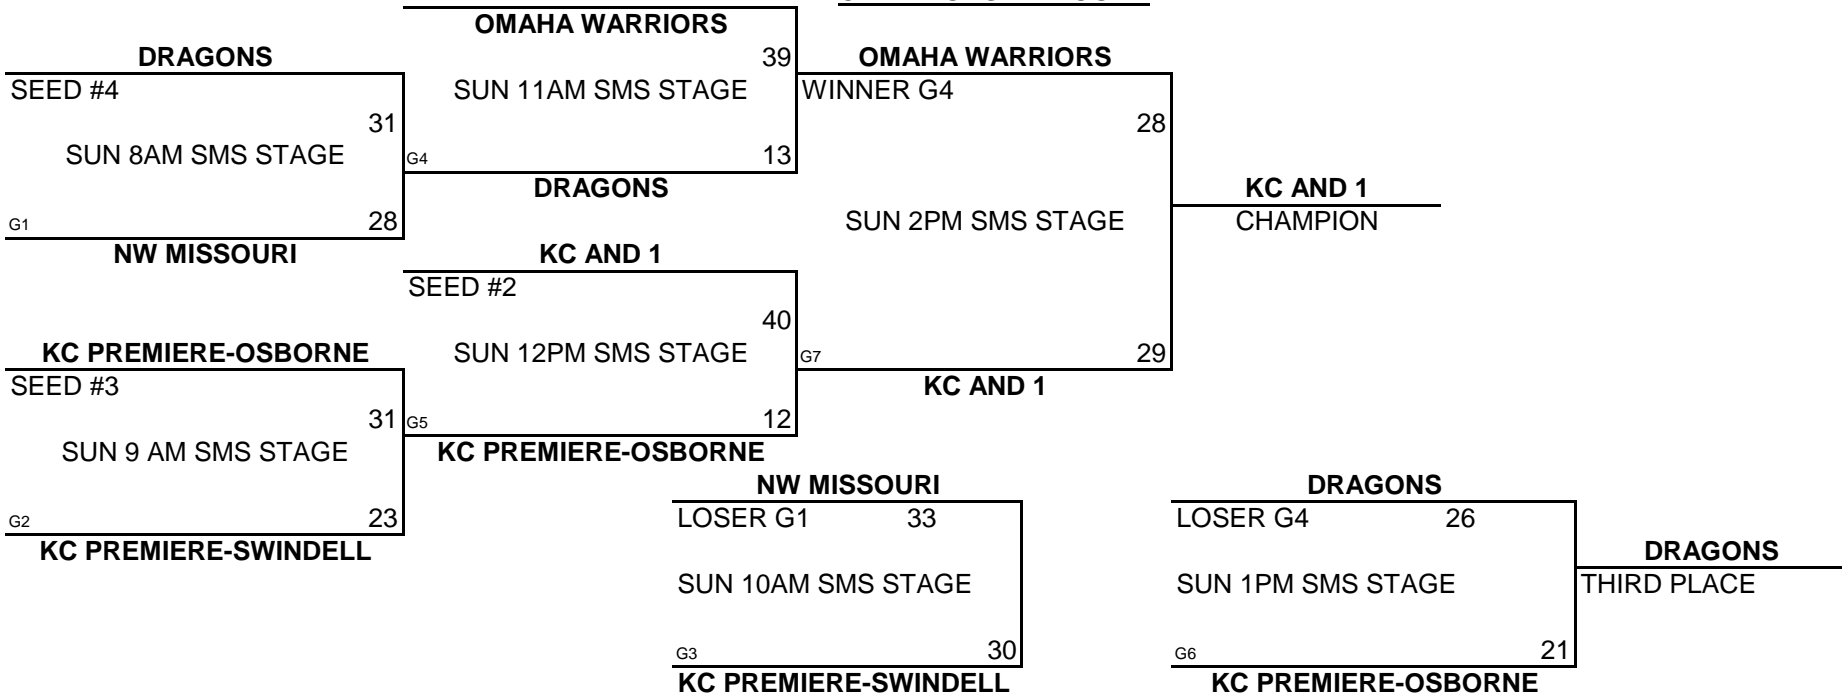

LADY COUGARS/KC PREMIERE/MAYB NATIONAL QUALIFIER

3RD GRADE BOYS DIVISION

POOL A

- (1) KC PREMIERE-OSBORNE
- (2) KC AND 1
- (3) NW MISSOURI

WINS	LOSSES
I	I
II	
	II

POOL B

- (1) KC PREMIERE-SWINDELL
- (2) DRAGONS
- (3) OMAHA WARRIORS

WINS	LOSSES
	II
I	I
II	

POOL PLAY ROUND 1

A-1	VS	A-2	DAY	TIME	LOCATION		B-1	VS	B-2	DAY	TIME	LOCATION	
A-1	VS	A-2	FRI	6PM	SMW STAGE	16-37	B-1	VS	B-2	FRI	7PM	SMW STA.	32-35
A-1	VS	A-3	SAT	11AM	SMS STAGE	30-25	A-2	VS	A-3	SAT	1PM	SMS STA.	42-22
B-1	VS	B-3	SAT	2PM	SMS STAGE	9-39	B-2	VS	B-3	SAT	4PM	SMS STA.	19-32

SEEDING ROUND

SEED #1 POOL A	VS	SEED #1 POOL B	SAT	6PM	SMS AUX-1	Winner gets 1st seed, Loser gets 2nd seed	46-30
SEED #2 POOL A	VS	SEED #2 POOL B	SAT	6PM	SMS AUX-2	Winner gets 3rd seed, Loser gets 4th seed	41-38
SEED #3 POOL A	VS	SEED #3 POOL B	SAT	6PM	SMS STAGE	Winner gets 5th seed, Loser gets 6th seed	41-25

CHAMPIONSHIP ROUND

NOTE: TIE BREAKER

1 - HEAD TO HEAD

2 - POINT SPREAD (MAX. 15 POINTS)

3 - DEF. POINTS ALLOWED