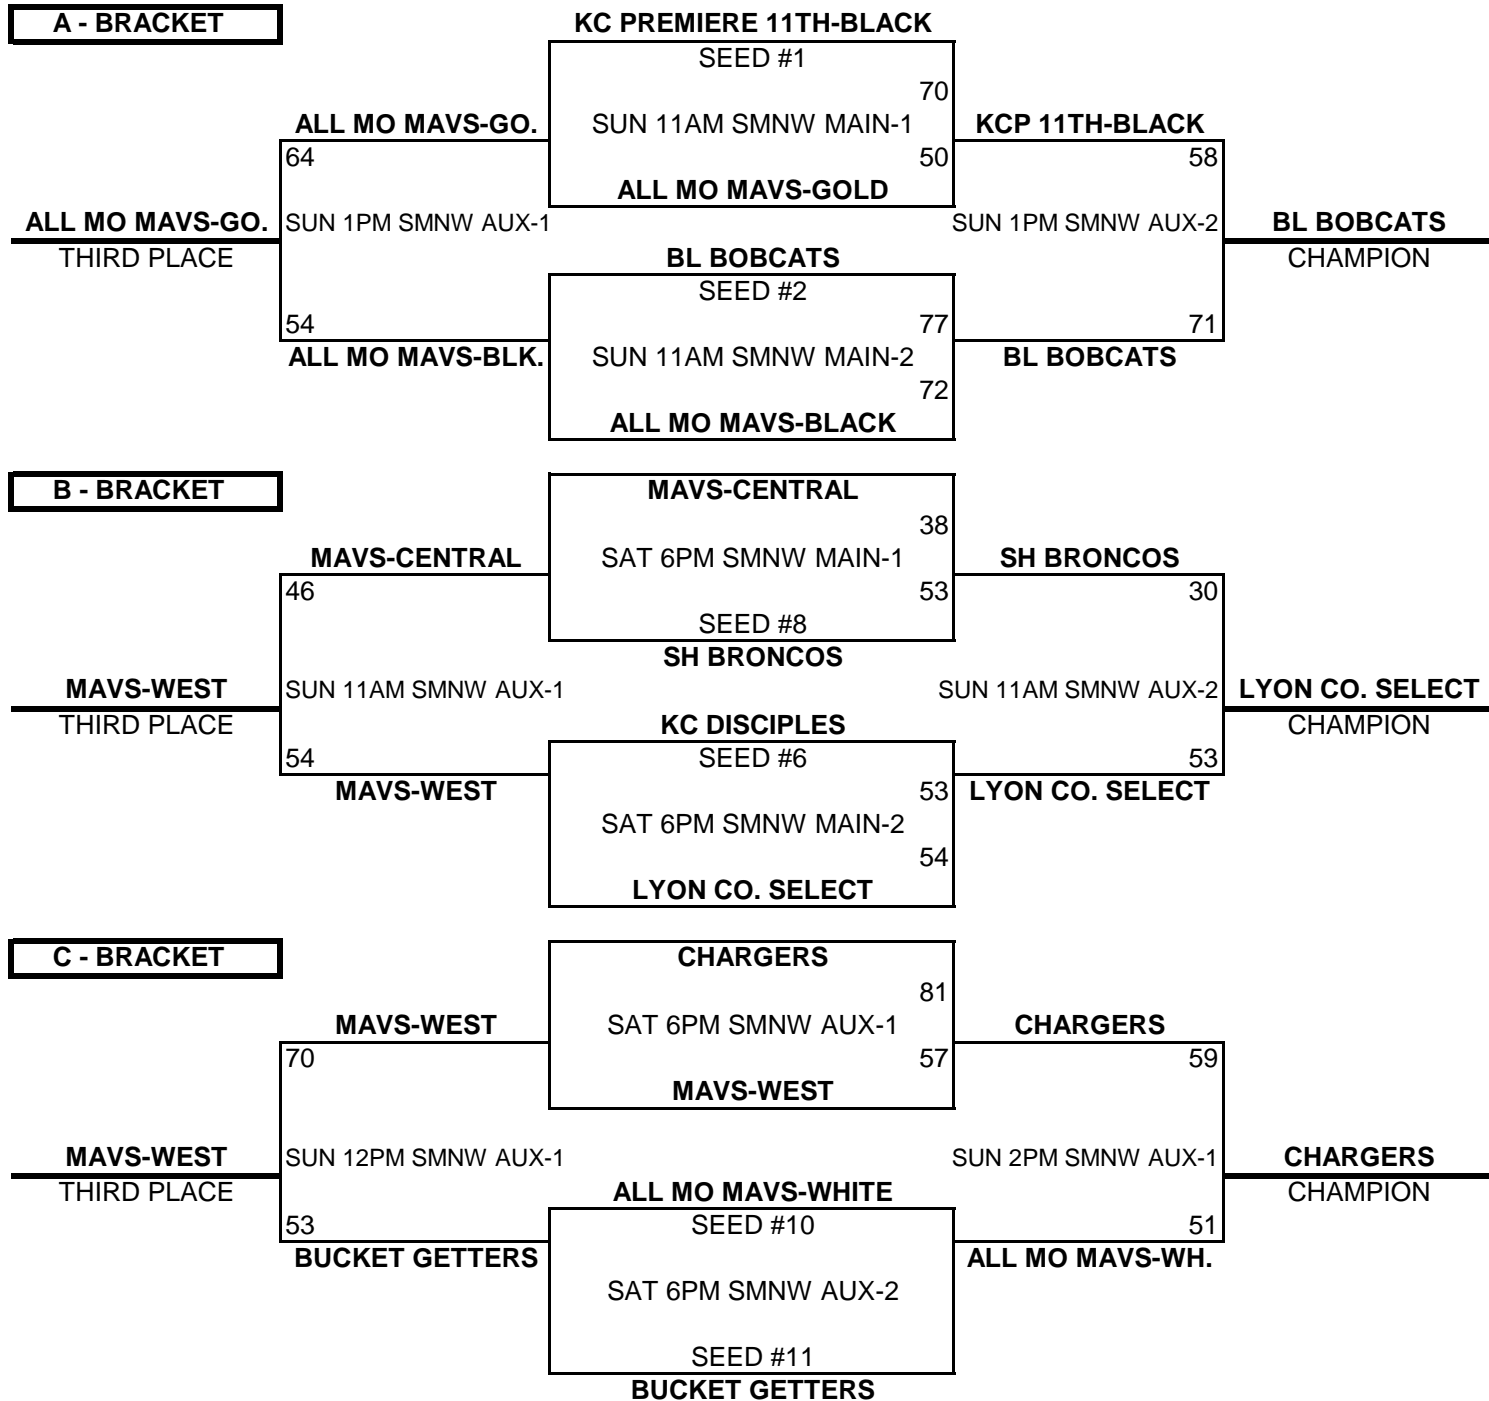

LADY COUGARS/KC PREMIERE/MAYB NATIONAL QUALIFIER

11TH/12TH GRADE BOYS DIVISION

LADY COUGARS/KC PREMIERE/MAYB NATIONAL QUALIFIER 4TH GRADE GIRLS DIVISION

(1)	INDIAN ELITE
(2)	KC LIGHTNING
(3)	SKC SPARTANS
(4)	ABA SUPREME
(5)	JUNIOR SPARTANS

WINS	LOSSES
	IIII
III	I
I	III
IIII	
II	II

SCHEDULE

3	VS	4	4-64	FRI	5PM	SMNW AUX-2
1	VS	2	6-50	FRI	5PM	SMNW STAGE
1	VS	3	31-9	SAT	8AM	SMNW STAGE
2	VS	4	23-29	SAT	9AM	SMNW STAGE
1	VS	5	15-41	SAT	10AM	SMNW STAGE
2	VS	3	50-13	SAT	11AM	SMNW STAGE
4	VS	5	74-12	SAT	12PM	SMNW STAGE
2	VS	5	38-18	SAT	2PM	SMNW STAGE
1	VS	4	5-36	SAT	3PM	SMNW STAGE
3	VS	5	20-33	SAT	4PM	SMNW STAGE

CHAMPIONSHIP ROUND