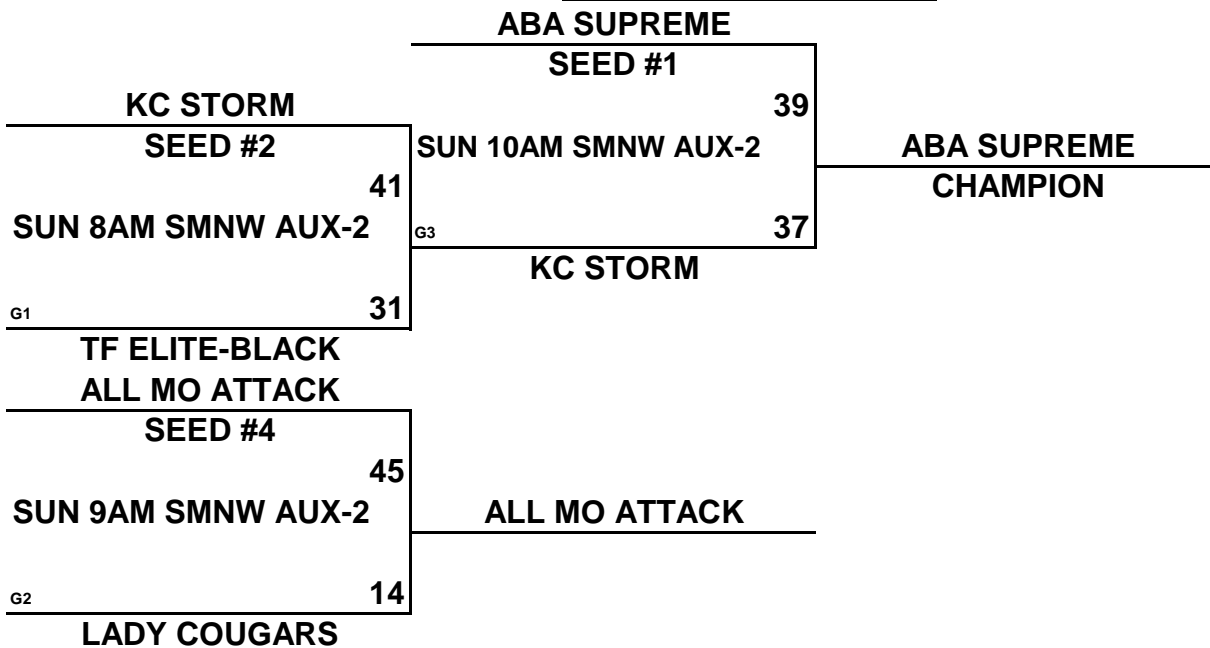

LADY COUGARS/KC PREMIERE/MAYB NATIONAL QUALIFIER 8TH GRADE GIRLS DIVISION

(1)	LADY COUGARS
(2)	KC STORM
(3)	ABA SUPREME
(4)	ALL MO ATTACK
(5)	TF ELITE-BLACK

WINS	LOSSES
	IIII
III	I
IIII	
I	III
II	II

SCHEDULE

1	VS	2	9-44	FRI	5PM	SMNW AUX-1
3	VS	4	41-13	FRI	7PM	SMNW AUX-2
1	VS	3	5-48	SAT	8AM	SMNW MAIN-2
2	VS	4	42-10	SAT	8AM	SMNW AUX-1
1	VS	5	8-39	SAT	10AM	SMNW MAIN-2
2	VS	3	19-41	SAT	10AM	SMNW AUX-1
4	VS	5	22-53	SAT	12PM	SMNW AUX-1
2	VS	5	41-16	SAT	2PM	SMNW MAIN-2
1	VS	4	7-24	SAT	2PM	SMNW AUX-1
3	VS	5	53-25	SAT	5PM	SMNW AUX-1

CHAMPIONSHIP ROUND

NOTE: TIE BREAKERS

1 - HEAD TO HEAD

2 - POINT SPREAD (MAX 15 POINTS)

3 - DEF. POINTS ALLOWED