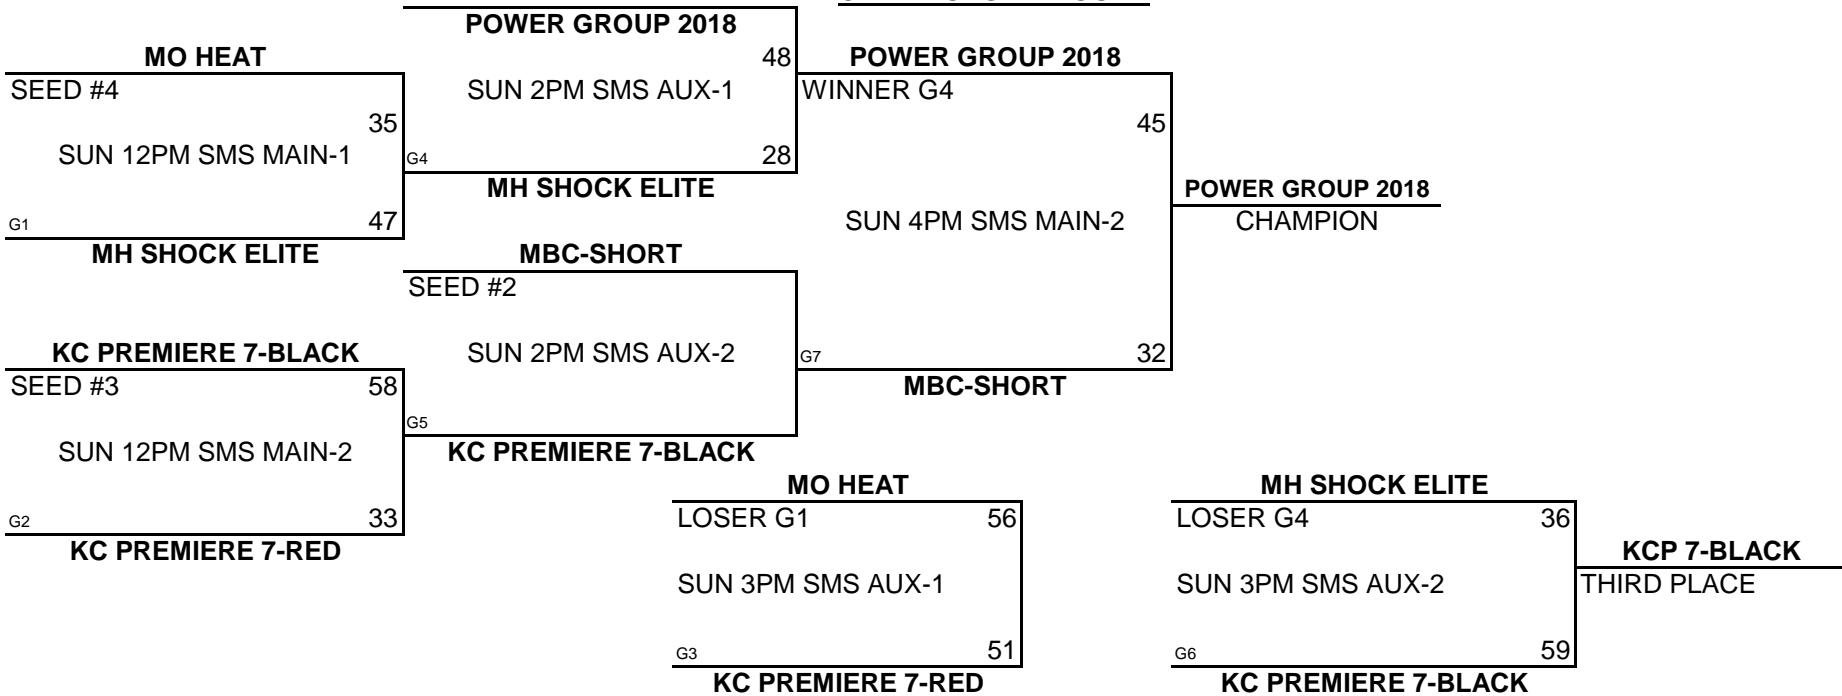

LADY COUGARS/KC PREMIERE/MAYB NATIONAL QUALIFIER

7TH GRADE BOYS DIVISION

POOL A

- (1) MBC-SHORT
- (2) KC PREMIERE 7-BLACK
- (3) MH SHOCK ELITE

WINS	LOSSES
II	
I	I
	II

POOL B

- (1) POWER GROUP 2018
- (2) KC PREMIERE 7-RED
- (3) MO HEAT

WINS	LOSSES
II	
	II
I	I

POOL PLAY ROUND 1

			<u>DAY</u>	<u>TIME</u>	<u>LOCATION</u>		<u>DAY</u>	<u>TIME</u>	<u>LOCATION</u>				
A-1	VS	A-2	FRI	6PM	SMW MAIN-1	51-26	B-1	VS	B-2	FRI	7PM	SMW M-1	63-17
A-1	VS	A-3	FRI	8PM	SMW MAIN-1	57-28	B-1	VS	B-3	FRI	9PM	SMW M-1	59-27
A-2	VS	A-3	SAT	9AM	SMS AUX-1	57-36	B-2	VS	B-3	SAT	10AM	SMS A-1	37-58

SEEDING ROUND

SEED #1 POOL A	VS	SEED #1 POOL B	SAT	5PM	SMS AUX-1	Winner gets 1st seed, Loser gets 2nd seed	18-44
SEED #2 POOL A	VS	SEED #2 POOL B	SAT	5PM	SMS AUX-2	Winner gets 3rd seed, Loser gets 4th seed	48-33
SEED #3 POOL A	VS	SEED #3 POOL B	SAT	7PM	SMS MAIN-1	Winner gets 5th seed, Loser gets 6th seed	54-21

CHAMPIONSHIP ROUND

NOTE: TIE BREAKER

- 1 - HEAD TO HEAD
- 2 - POINT SPREAD (MAX. 15 POINTS)
- 3 - DEF. POINTS ALLOWED