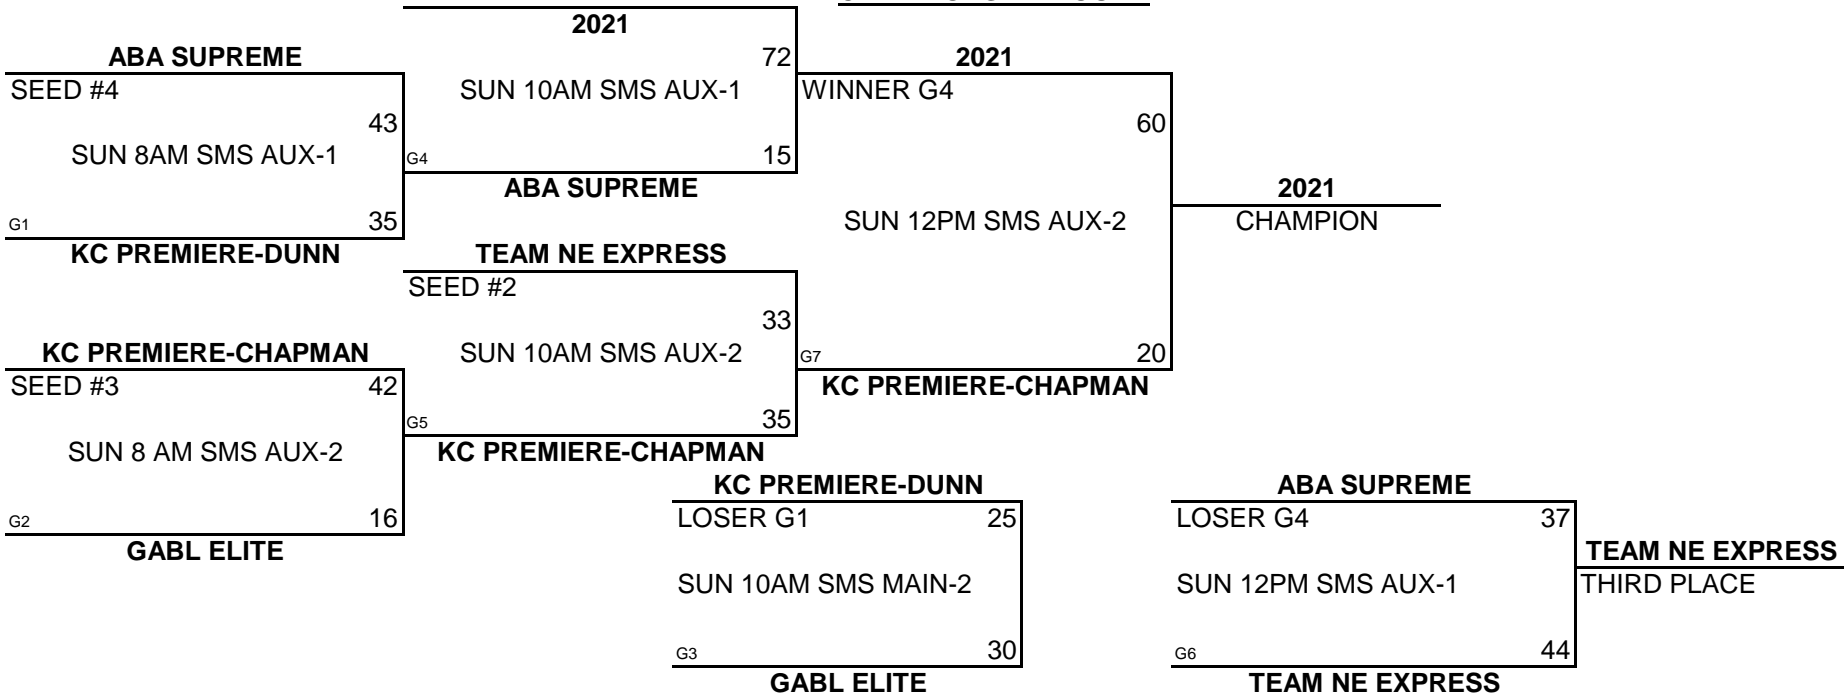

LADY COUGARS/KC PREMIERE/MAYB NATIONAL QUALIFIER

4TH/5TH GRADE BOYS DIVISION

POOL A

(1)	2021
(2)	KC PREMIERE-DUNN
(3)	ABA SUPREME

WINS LOSSES

II	
	II
I	I

POOL B

(1)	KC PREMIERE-CHAPMAN
(2)	GABL ELITE
(3)	TEAM NE EXPRESS

WINS LOSSES

I	I
	II
II	

POOL PLAY ROUND 1

A-1	VS	A-2	DAY	TIME	LOCATION		B-1	VS	B-2	DAY	TIME	LOCATION	
A-1	VS	A-2	FRI	6PM	SMW AUX-2	51-16	B-1	VS	B-2	FRI	7PM	SMW A-2	42-11
A-1	VS	A-3	FRI	8PM	SMW STAGE	51-21	B-1	VS	B-3	FRI	9PM	SMW STA.	31-55
A-2	VS	A-3	SAT	3PM	SMS STAGE	33-40	B-2	VS	B-3	SAT	5PM	SMS STA.	9-34

SEEDING ROUND

SEED #1 POOL A	VS	SEED #1 POOL B	SAT	7PM	SMS AUX-1	Winner gets 1st seed, Loser gets 2nd seed	64-27
SEED #2 POOL A	VS	SEED #2 POOL B	SAT	7PM	SMS AUX-2	Winner gets 3rd seed, Loser gets 4th seed	22-31
SEED #3 POOL A	VS	SEED #3 POOL B	SAT	7PM	SMS STAGE	Winner gets 5th seed, Loser gets 6th seed	36-17

CHAMPIONSHIP ROUND

NOTE: TIE BREAKER
1 - HEAD TO HEAD
2 - POINT SPREAD (MAX. 15 POINTS)
3 - DEF. POINTS ALLOWED