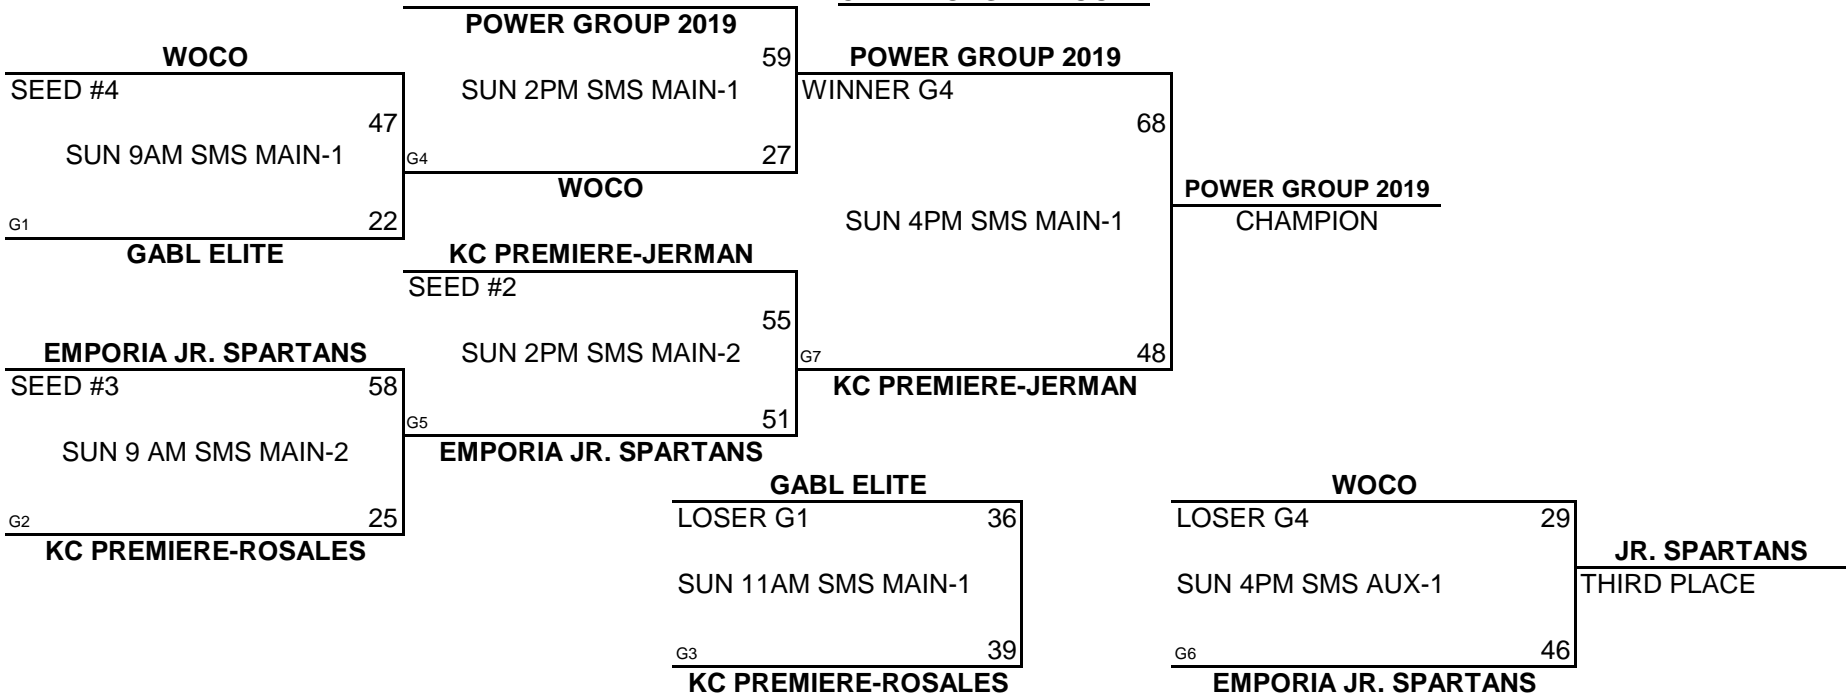

LADY COUGARS/KC PREMIERE/MAYB NATIONAL QUALIFIER

6TH/7TH GRADE BOYS DIVISION

POOL A

- (1) POWER GROUP 2019
- (2) KC PREMIERE-ROSALES
- (3) EMPORIA JR. SPARTANS

WINS	LOSSES
II	
	II
I	I

POOL B

- (1) KC PREMIERE-JERMAN
- (2) GABL ELITE
- (3) WOCO

WINS	LOSSES
II	
	II
I	I

POOL PLAY ROUND 1

A-1	VS	A-2	DAY	TIME	LOCATION	Score	B-1	VS	B-2	DAY	TIME	LOCATION	Score
A-1	VS	A-2	FRI	8PM	SMW AUX-2	65-18	B-1	VS	B-2	FRI	9PM	SMW A-2	63-40
A-1	VS	A-3	SAT	11AM	SMS AUX-1	43-26	B-1	VS	B-3	SAT	11AM	SMS A-2	53-34
A-2	VS	A-3	SAT	1PM	SMS AUX-1	21-51	B-2	VS	B-3	SAT	1PM	SMS A-2	33-45

SEEDING ROUND

SEED #1 POOL A	VS	SEED #1 POOL B	SAT	7PM	SMS MAIN-2	Winner gets 1st seed, Loser gets 2nd seed	54-31
SEED #2 POOL A	VS	SEED #2 POOL B	SAT	8PM	SMS MAIN-1	Winner gets 3rd seed, Loser gets 4th seed	34-24
SEED #3 POOL A	VS	SEED #3 POOL B	SAT	8PM	SMS MAIN-2	Winner gets 5th seed, Loser gets 6th seed	28-29

CHAMPIONSHIP ROUND

NOTE: TIE BREAKER

- 1 - HEAD TO HEAD
- 2 - POINT SPREAD (MAX. 15 POINTS)
- 3 - DEF. POINTS ALLOWED