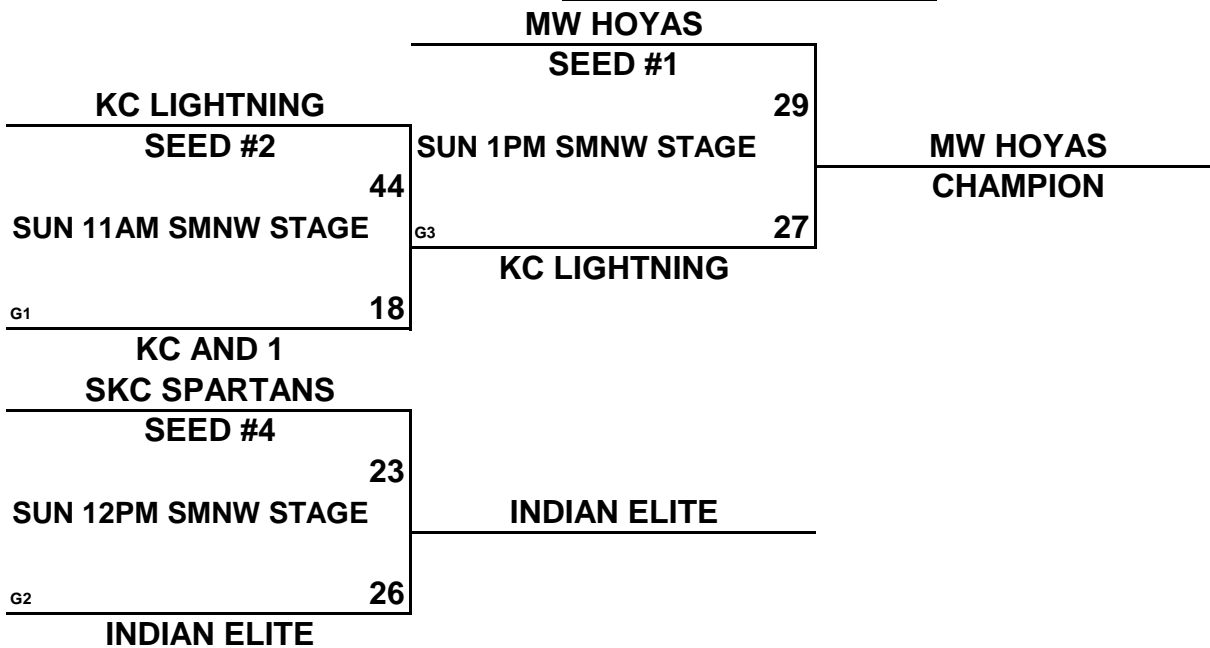

LADY COUGARS/KC PREMIERE/MAYB NATIONAL QUALIFIER 5TH GRADE GIRLS DIVISION

(1)	INDIAN ELITE
(2)	KC LIGHTNING
(3)	SKC SPARTANS
(4)	KC AND 1
(5)	MW HOYAS

WINS	LOSSES
	IIII
III	I
I	III
II	II
IIII	

SCHEDULE

3	VS	4	12-33	FRI	6PM	SMNW AUX-2
1	VS	2	7-49	FRI	6PM	SMNW STAGE
1	VS	3	22-31	SAT	8AM	SMNW AUX-2
2	VS	4	28-14	SAT	9AM	SMNW AUX-2
1	VS	5	18-33	SAT	10AM	SMNW AUX-2
2	VS	3	34-16	SAT	11AM	SMNW AUX-2
4	VS	5	30-44	SAT	12PM	SMNW AUX-2
2	VS	5	18-21	SAT	2PM	SMNW AUX-2
1	VS	4	14-41	SAT	5PM	SMNW STAGE
3	VS	5	10-47	SAT	6PM	SMNW STAGE

CHAMPIONSHIP ROUND

NOTE: TIE BREAKERS

1 - HEAD TO HEAD

2 - POINT SPREAD (MAX 15 POINTS)

3 - DEF. POINTS ALLOWED