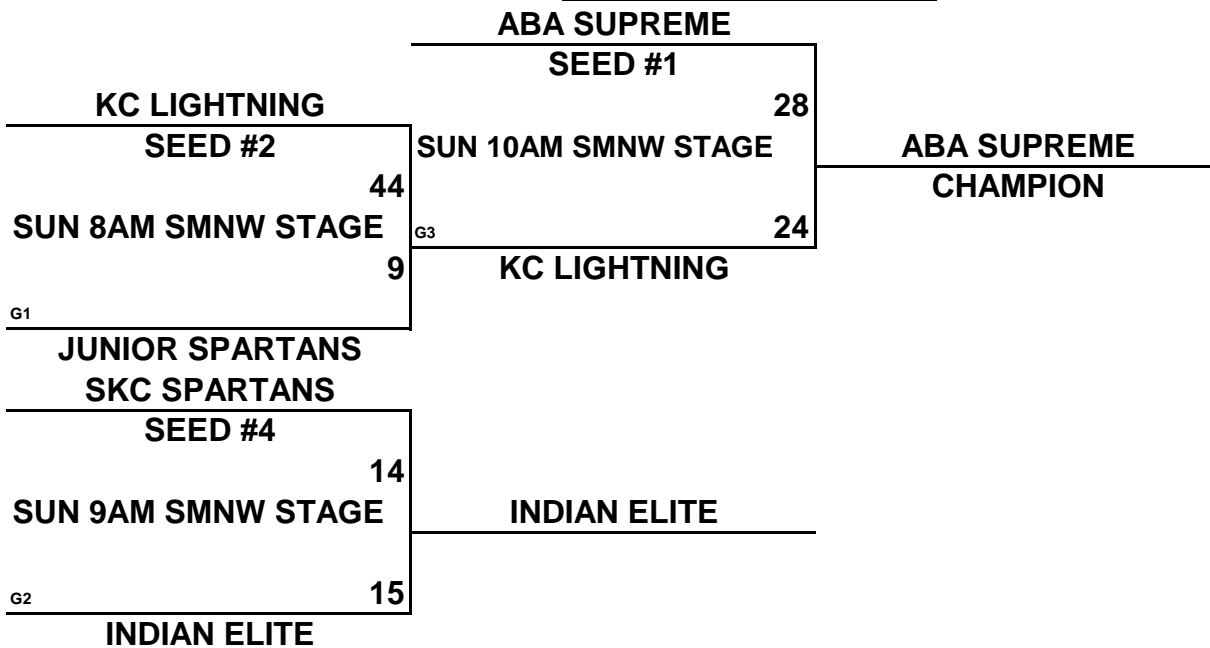

LADY COUGARS/KC PREMIERE/MAYB NATIONAL QUALIFIER 4TH GRADE GIRLS DIVISION

(1)	INDIAN ELITE
(2)	KC LIGHTNING
(3)	SKC SPARTANS
(4)	ABA SUPREME
(5)	JUNIOR SPARTANS

WINS	LOSSES
	IIII
III	I
I	III
IIII	
II	II

SCHEDULE

3	VS	4	4-64	FRI	5PM	SMNW AUX-2
1	VS	2	6-50	FRI	5PM	SMNW STAGE
1	VS	3	31-9	SAT	8AM	SMNW STAGE
2	VS	4	23-29	SAT	9AM	SMNW STAGE
1	VS	5	15-41	SAT	10AM	SMNW STAGE
2	VS	3	50-13	SAT	11AM	SMNW STAGE
4	VS	5	74-12	SAT	12PM	SMNW STAGE
2	VS	5	38-18	SAT	2PM	SMNW STAGE
1	VS	4	5-36	SAT	3PM	SMNW STAGE
3	VS	5	20-33	SAT	4PM	SMNW STAGE

CHAMPIONSHIP ROUND

NOTE: TIE BREAKERS

1 - HEAD TO HEAD

2 - POINT SPREAD (MAX 15 POINTS)

3 - DEF. POINTS ALLOWED