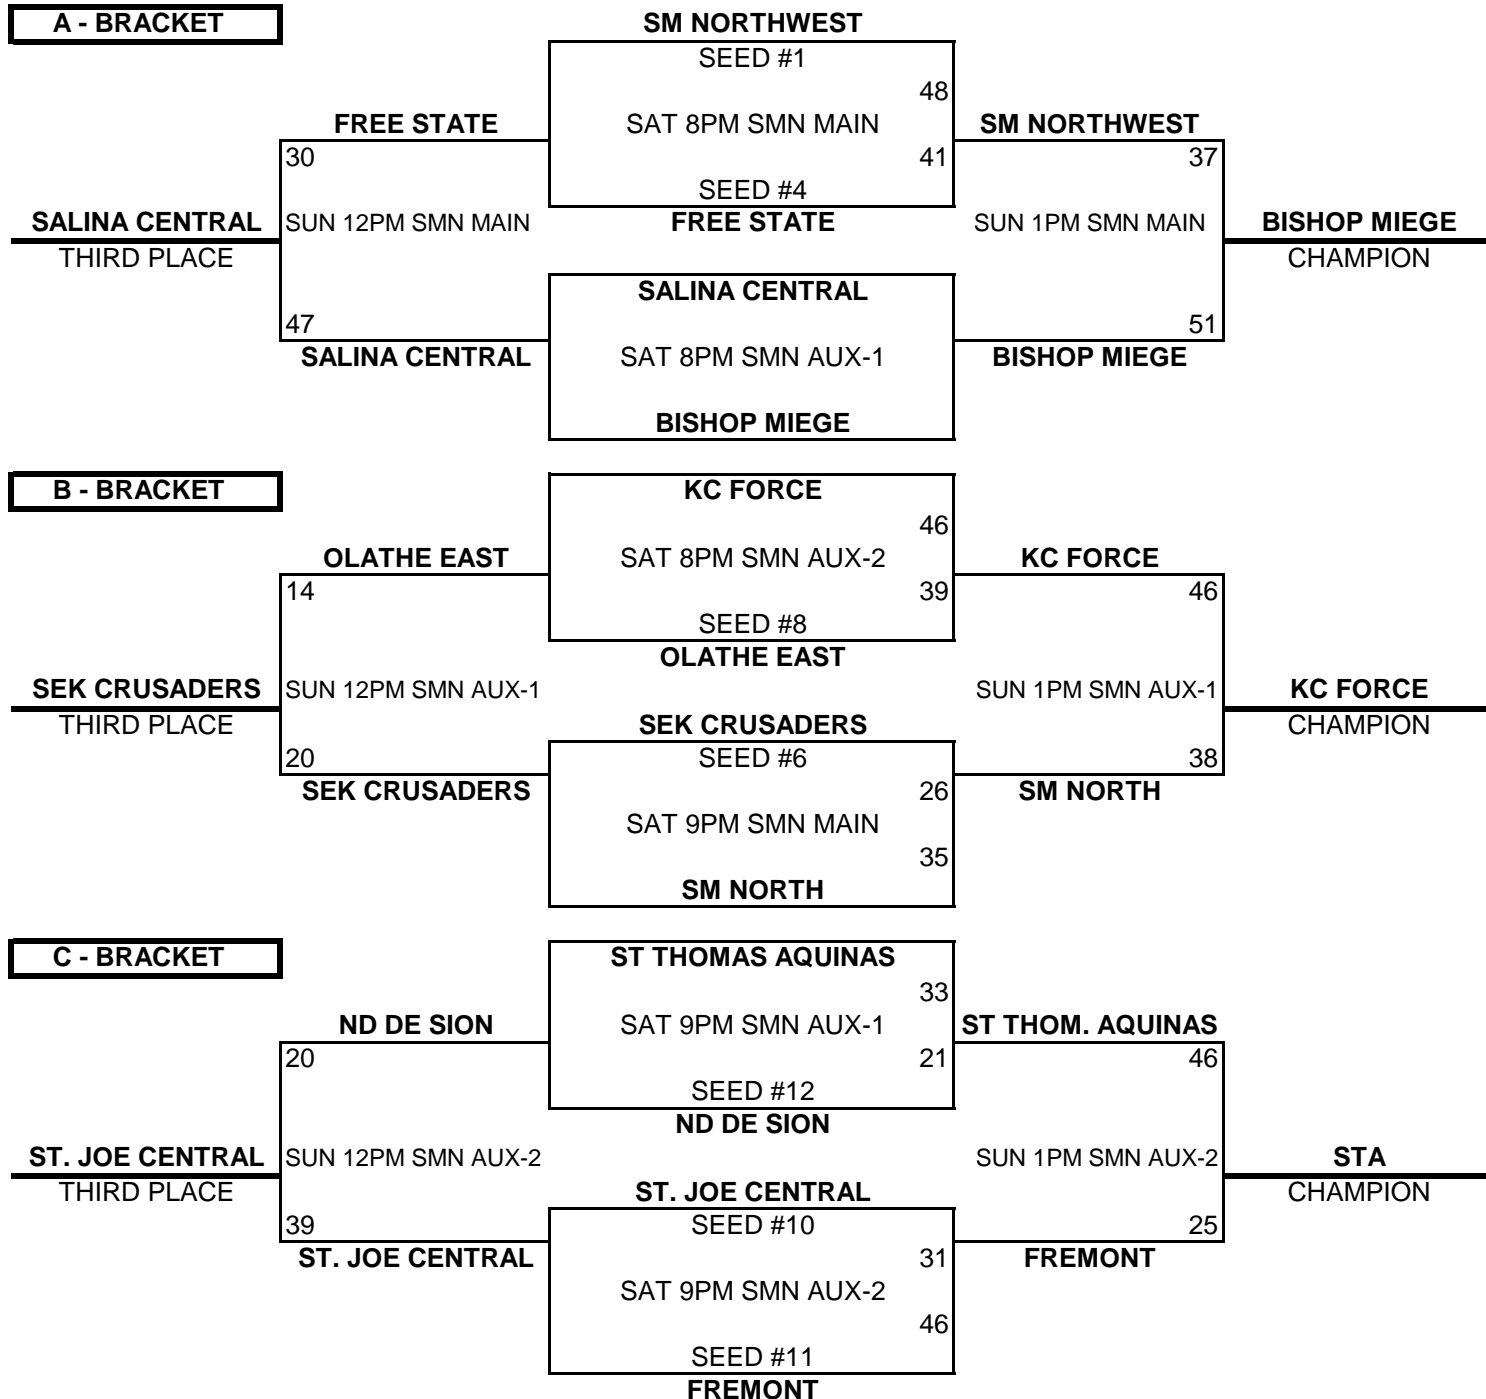

LADY INDIANS/KC PREMIERE/MAYB NATIONAL QUALIFIER

VARSIY GIRLS RED DIVISION

LADY INDIANS/KC PREMIERE/MAYB NATIONAL QUALIFIER

VARSITY GIRLS WHITE DIVISION

POOL A

		<u>WINS</u>	<u>LOSSES</u>
(1)	BASEHOR-LINWOOD	III	
(2)	PIPER	I	II
(3)	GARDNER-EDGERTON	II	I
(4)	UNIVERSITY ACADEMY		III

POOL B

		<u>WINS</u>	<u>LOSSES</u>
(1)	WASHINGTON		III
(2)	LOUISBURG	III	
(3)	CEDAR FALLS	II	I
(4)	LEE'S SUMMIT	I	II

POOL PLAY ROUND

A-1 35	VS	A-2 19	FRI	5PM	SMN AUX-1	A-3	VS	A-4	FRI	5PM	SMN AUX-2
B-1 7	VS	B-2 57	FRI	7PM	SMN MAIN	A-1	VS	A-3	FRI	8PM	SMN AUX-1
A-2 37	VS	A-4 16	FRI	8PM	SMN AUX-2	B-1	VS	B-3	FRI	9PM	SMN MAIN
B-1 11	VS	B-4 65	SAT	2PM	SMN AUX-1	B-2	VS	B-3	SAT	2PM	SMN AUX-2
A-1 48	VS	A-4 11	SAT	4PM	SMN AUX-1	A-2	VS	A-3	SAT	4PM	SMN AUX-2
B-3 42	VS	B-4 33	SAT	5PM	SMN AUX-2	B-2	VS	B-4	SAT	7PM	SMN AUX-2

57-16
48-32
22-75
38-28
30-32
42-33

CHAMPIONSHIP ROUND

BASEHOR-LINWOOD