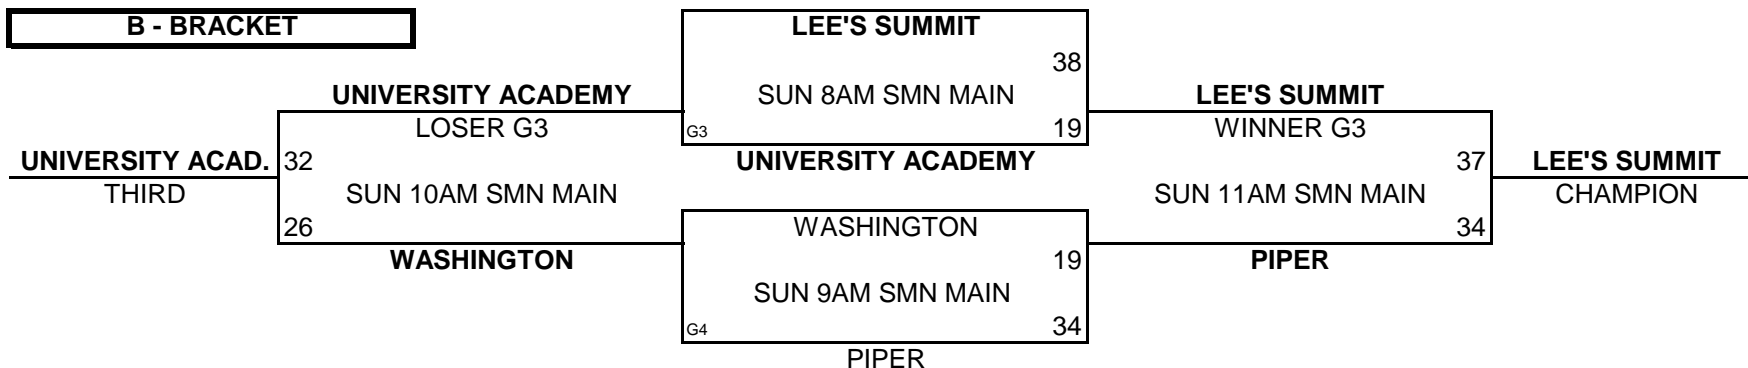

57-16
48-32
22-75
38-28
30-32
42-33

CHAMPIONSHIP ROUND

BASEHOR-LINWOOD

NOTE: TIE BREAKER

1 - HEAD TO HEAD

2 - POINT SPREAD (MAX. 15 POINTS)

3 - DEF. POINTS ALLOWED