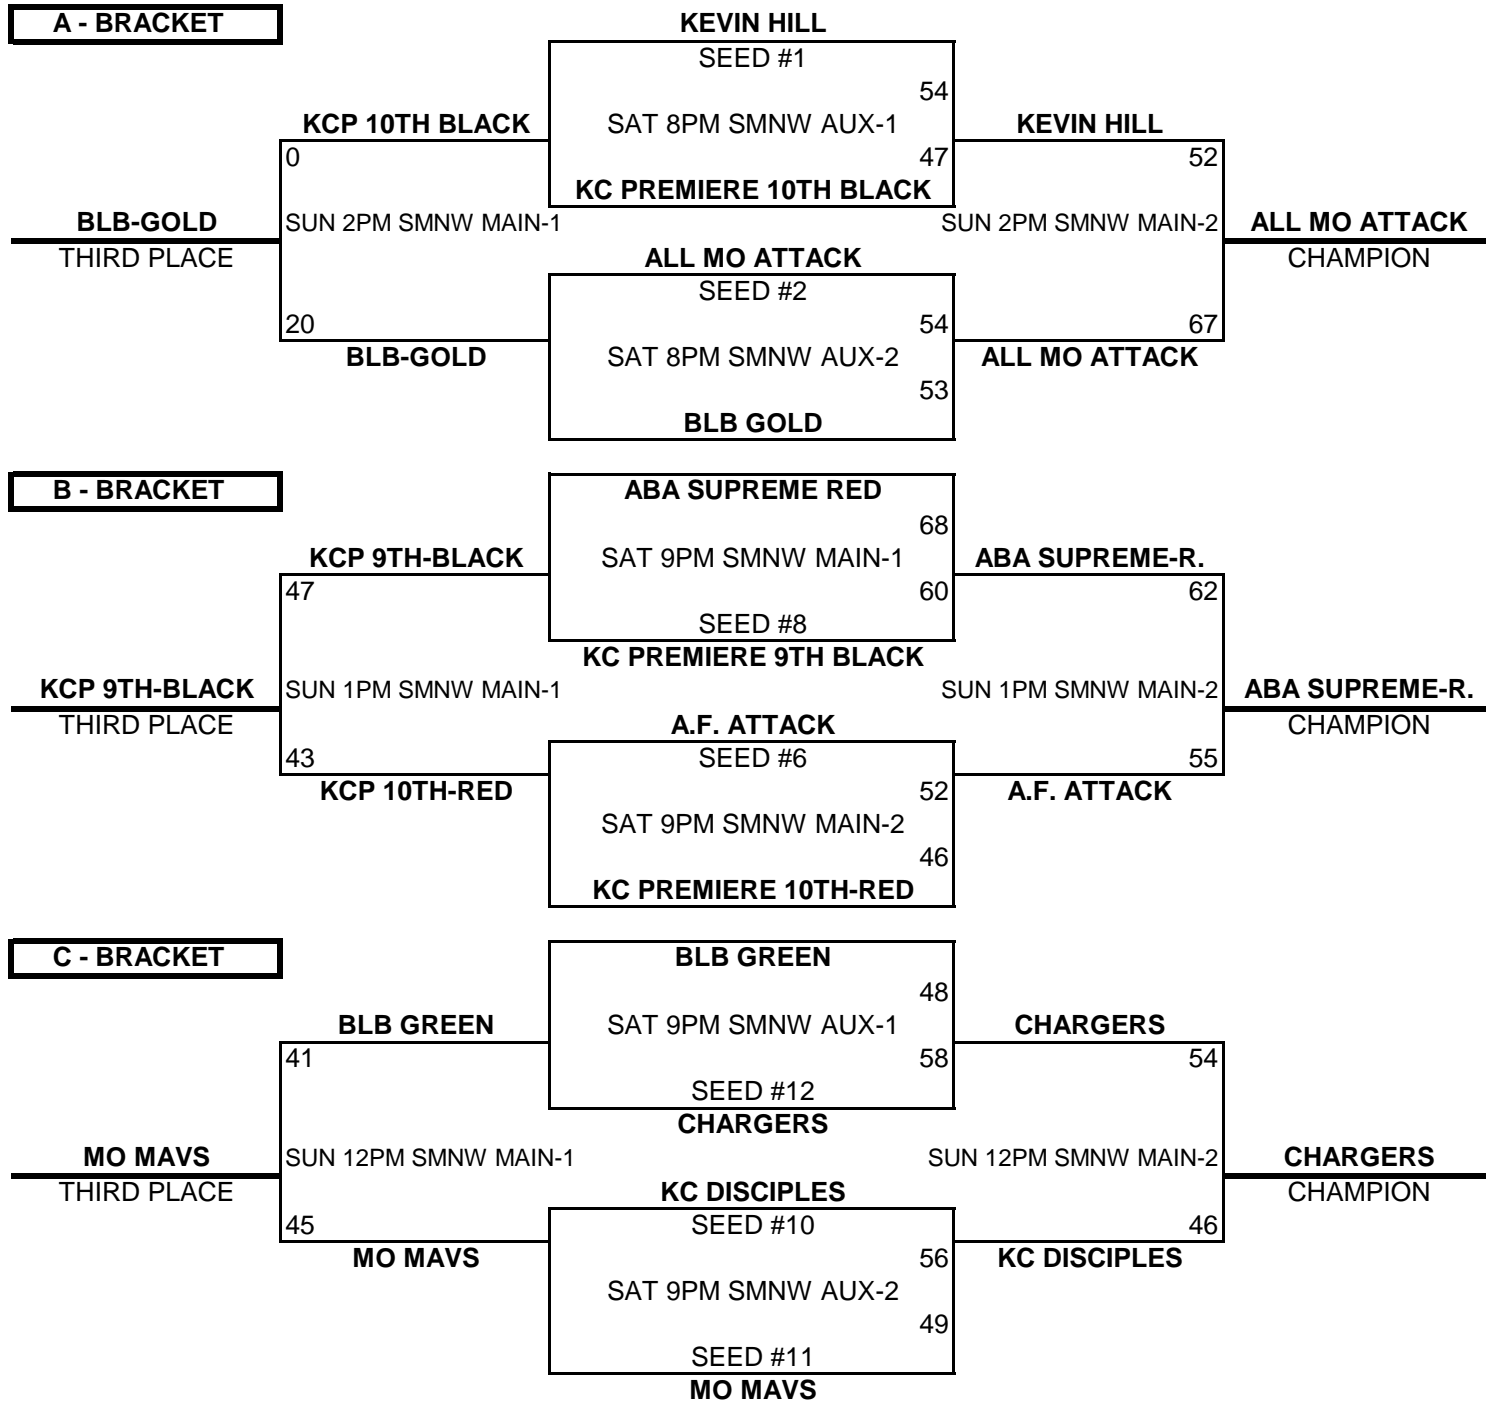

LADY COUGARS/KC PREMIERE/MAYB NATIONAL QUALIFIER

9TH/10TH GRADE BOYS DIVISION