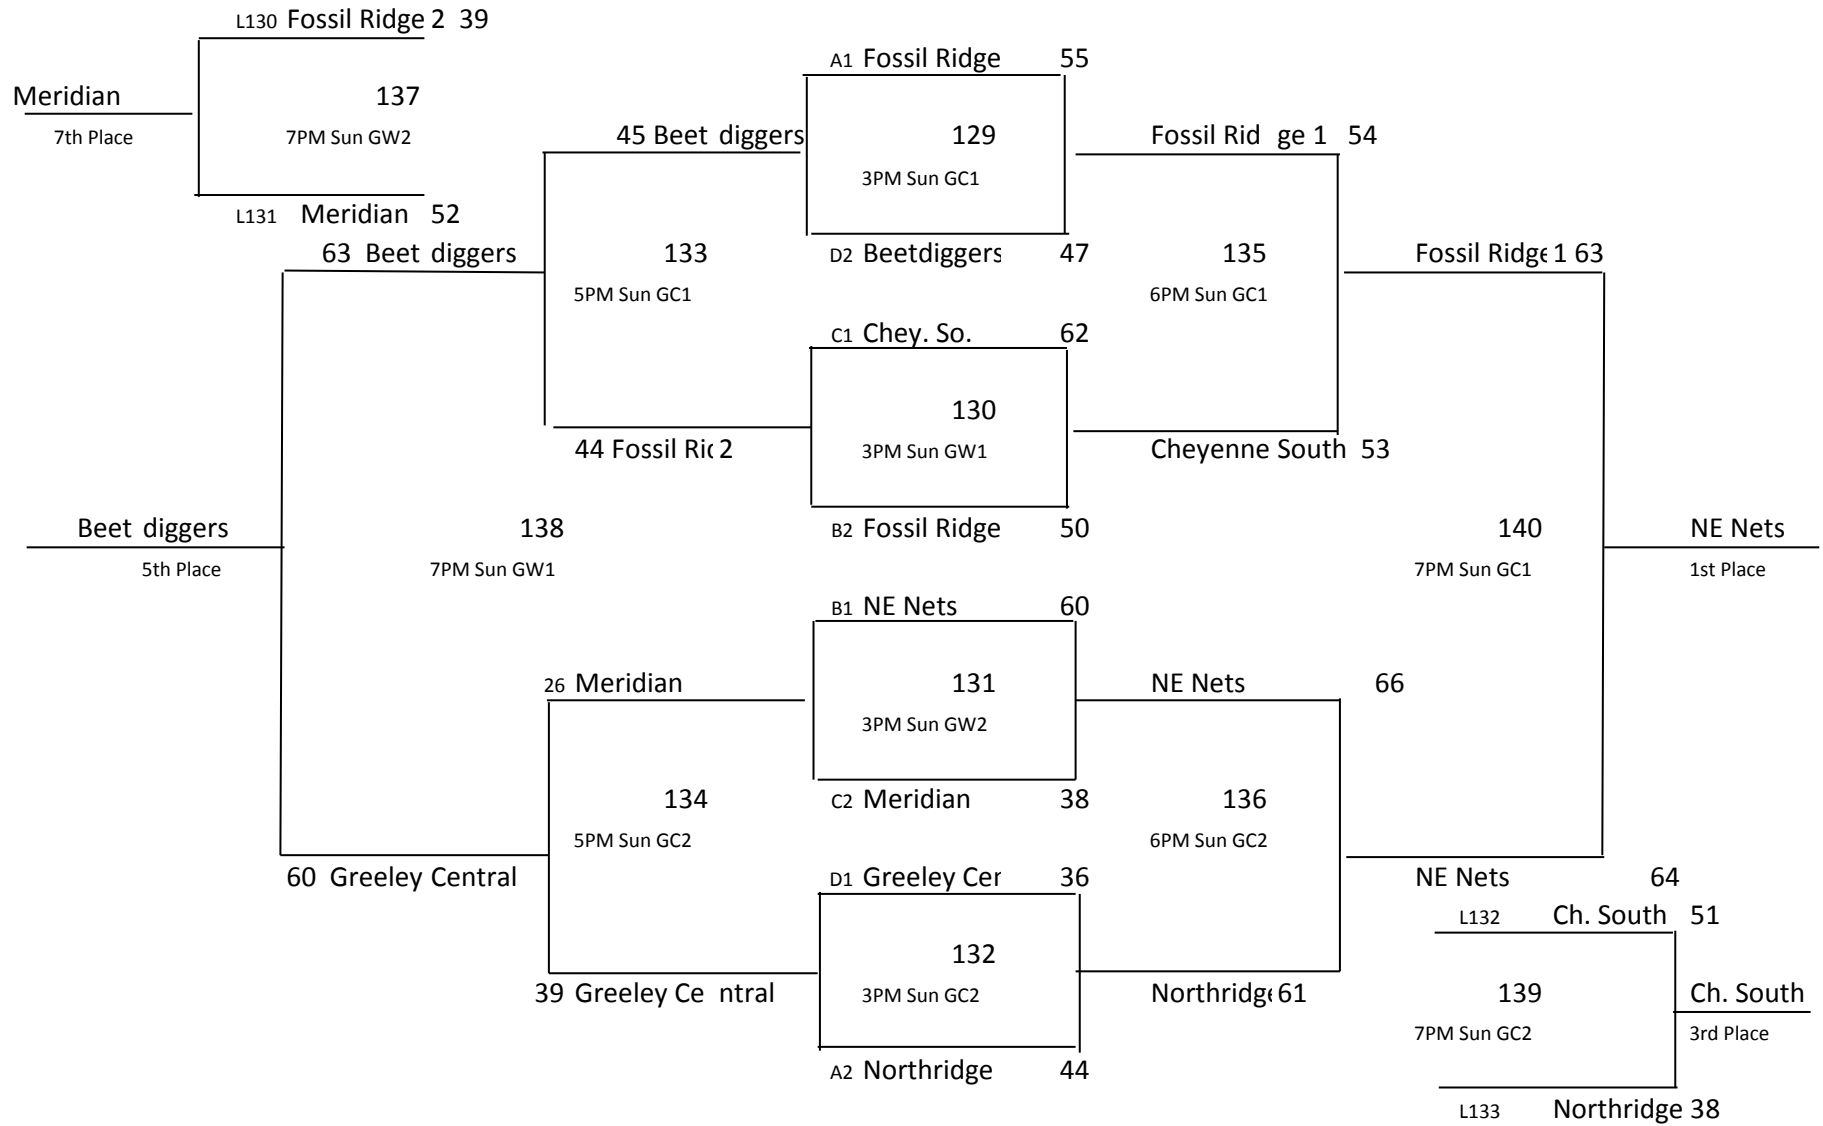

2013 Greeley MAYB Tournament 11th/12th Grade Boys

2013 Greeley MAYB Tournament

11th/12th Grade Girls

Game #	Team	Team	Time	Day	Location
141	Greeley Central 2 26	vs. Frontier Academy 34	6:00 PM	Friday	Greeley Central 1
142	Northridge 12	vs. CO Xtreme 17U Elite 31	6:00 PM	Friday	Greeley Central 2
143	Northridge 20	vs. Frontier Academy 22	8:00 PM	Friday	Greeley Central 2
144	CO Xtreme 17U Elite 40	vs. Greeley Central 1 44	8:00 PM	Friday	Greeley Central 1
145	Greeley Central 2 15	vs. Northridge 23	4:00 PM	Saturday	Greeley Central 2
146	Greeley Central 1 39	vs. Frontier Academy 11	4:00 PM	Saturday	Greeley Central 1
147	Greeley Central 2 14	vs. CO Xtreme 17U Elite 42	6:00 PM	Saturday	Greeley Central 2
148	Greeley Central 1 31	vs. Northridge 27	6:00 PM	Saturday	Greeley Central 1
149	Greeley Central 1 50	vs. Greeley Central 2 47	8:00 PM	Saturday	Greeley Central 1
150	Frontier Academy 28	vs. CO Xtreme 17U Elite 33	8:00 PM	Saturday	Greeley Central 2

1. Tiebreakers:
1. Head to head
  2. +/- Point differential up to 10 points/game
  3. Coin flip