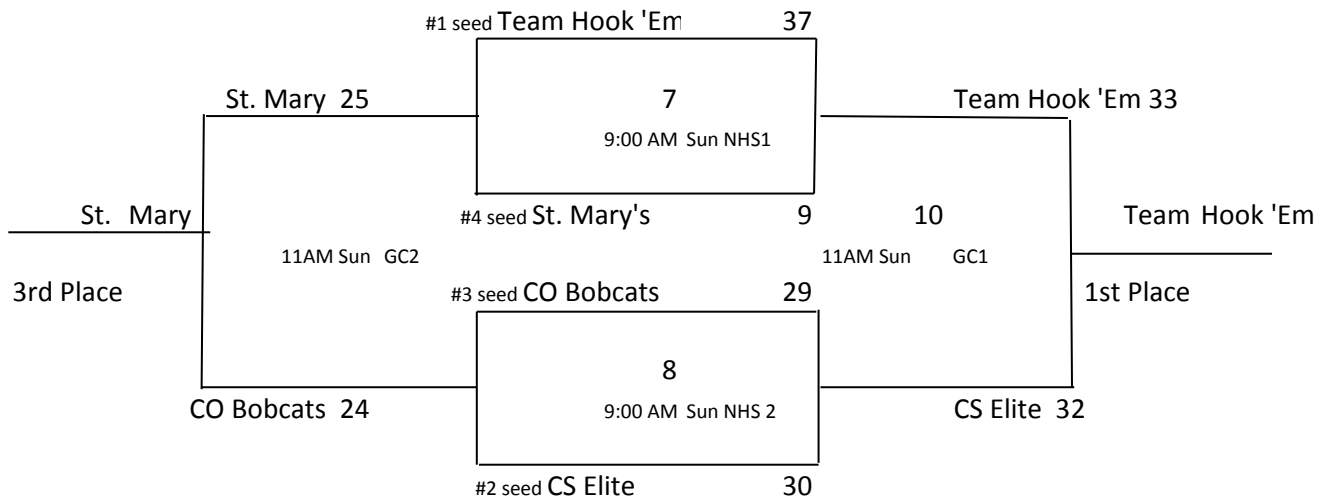

2013 Greeley MAYB Tournament

4th Grade Boys

Game #	Team	Team	Time	Day	Location
1	CO Bobcats 9	vs. Team Hook 'Em 30	9:00 AM	Saturday	Northridge 1
2	St. Mary 22	vs. CS Elite 51	9:00 AM	Saturday	Northridge 2
3	CO Bobcats 34	vs. St. Mary 17	11:00 AM	Saturday	Northridge 1
4	CS Elite 30	vs. Team Hook 'Em 37	11:00 AM	Saturday	Northridge 2
5	CO Bobcats 27	vs. CS Elite 43	1:00 PM	Saturday	Northridge 1
6	Team Hook 'Em 39	vs. St. Mary 20	1:00 PM	Saturday	Northridge 2

- Tiebreakers:
1. Head to head
 2. +/- Point differential up to 10 points/game
 3. Coin flip

2013 Greeley MAYB Tournament

5th Grade Boys

Game #	Team	Team	Time	Day	Location
11	CO Hawks 32	vs. CO Elite 11U 24	5:00 PM	Friday	Greeley Central 1
12	CO Fire 47	vs. CO Legends 5th 43	5:00 PM	Friday	Greeley Central 2
13	CO Hawks 17	vs. CO Fire 34	7:00 PM	Friday	Greeley Central 1
14	CO Legends 5th 46	vs. CO Elite 11U 24	7:00 PM	Friday	Greeley Central 2
15	CO Hawks 29	vs. CO Legends 5th 47	9:00 AM	Saturday	Greeley West 1
16	CO Elite 11U 31	vs. CO Fire 44	9:00 AM	Saturday	Greeley West 2

- Tiebreakers:
1. Head to head
 2. +/- Point differential up to 10 points/game
 3. Coin flip

2013 Greeley MAYB Tournament

6th Grade Boys

Game #	Team	Team	Time	Day	Location
21	CO Thunder 19	vs. W.A.R. 70	3:00 PM	Saturday	Northridge 1
22	Team Hook 'Em 5	vs. CO Elite 12U 30	3:00 PM	Saturday	Northridge 2
23	Team Hook 'Em 5	vs. W.A.R. 36	5:00 PM	Saturday	Northridge 1
24	CO Elite 12U 14	vs. CO BB Factory 47	5:00 PM	Saturday	Northridge 2
25	CO Thunder 24	vs. Team Hook 'Em 78	7:00 PM	Saturday	Northridge 1
26	CO BB Factory 37	vs. W.A.R. 33	7:00 PM	Saturday	Northridge 2
27	CO Thunder 30	vs. CO Elite 12U 53	9:00 PM	Saturday	Northridge 1
28	CO BB Factory 48	vs. Team Hook 'Em 44	9:00 PM	Saturday	Northridge 2
29	CO Thunder 15	vs. CO BB Factory 48	9:00 AM	Sunday	Greeley Central 1
30	W.A.R. 38	vs. CO Elite 12U 34	9:00 AM	Sunday	Greeley Central 2