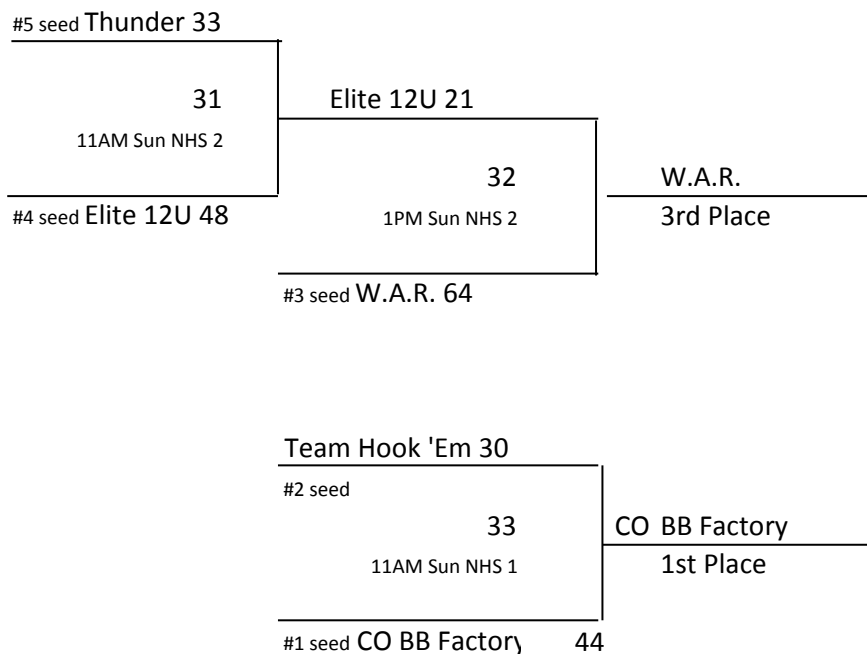

2013 Greeley MAYB Tournament

6th Grade Boys

Game #	Team	Team	Time	Day	Location
21	CO Thunder 19	vs. W.A.R. 70	3:00 PM	Saturday	Northridge 1
22	Team Hook 'Em 5	vs. CO Elite 12U 30	3:00 PM	Saturday	Northridge 2
23	Team Hook 'Em 5	vs. W.A.R. 36	5:00 PM	Saturday	Northridge 1
24	CO Elite 12U 14	vs. CO BB Factory 47	5:00 PM	Saturday	Northridge 2
25	CO Thunder 24	vs. Team Hook 'Em 78	7:00 PM	Saturday	Northridge 1
26	CO BB Factory 37	vs. W.A.R. 33	7:00 PM	Saturday	Northridge 2
27	CO Thunder 30	vs. CO Elite 12U 53	9:00 PM	Saturday	Northridge 1
28	CO BB Factory 48	vs. Team Hook 'Em 44	9:00 PM	Saturday	Northridge 2
29	CO Thunder 15	vs. CO BB Factory 48	9:00 AM	Sunday	Greeley Central 1
30	W.A.R. 38	vs. CO Elite 12U 34	9:00 AM	Sunday	Greeley Central 2

1. Tiebreakers:
1. Head to head
  2. +/- Point differential up to 10 points/game
  3. Coin flip