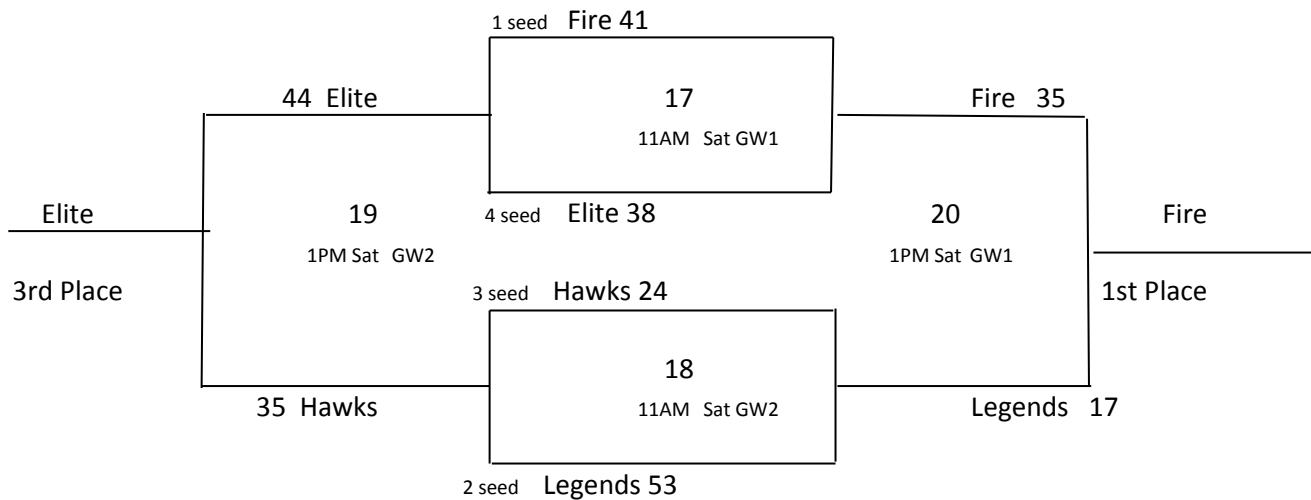

- Tiebreakers:
1. Head to head
 2. +/- Point differential up to 10 points/game
 3. Coin flip

2013 Greeley MAYB Tournament

5th Grade Boys

Game #	Team	Team	Time	Day	Location
11	CO Hawks 32	vs. CO Elite 11U 24	5:00 PM	Friday	Greeley Central 1
12	CO Fire 47	vs. CO Legends 5th 43	5:00 PM	Friday	Greeley Central 2
13	CO Hawks 17	vs. CO Fire 34	7:00 PM	Friday	Greeley Central 1
14	CO Legends 5th 46	vs. CO Elite 11U 24	7:00 PM	Friday	Greeley Central 2
15	CO Hawks 29	vs. CO Legends 5th 47	9:00 AM	Saturday	Greeley West 1
16	CO Elite 11U 31	vs. CO Fire 44	9:00 AM	Saturday	Greeley West 2

- Tiebreakers:
1. Head to head
 2. +/- Point differential up to 10 points/game
 3. Coin flip

2013 Greeley MAYB Tournament

6th Grade Boys

Game #	Team	Team	Time	Day	Location
21	CO Thunder 19	vs. W.A.R. 70	3:00 PM	Saturday	Northridge 1
22	Team Hook 'Em 5	vs. CO Elite 12U 30	3:00 PM	Saturday	Northridge 2
23	Team Hook 'Em 5	vs. W.A.R. 36	5:00 PM	Saturday	Northridge 1
24	CO Elite 12U 14	vs. CO BB Factory 47	5:00 PM	Saturday	Northridge 2
25	CO Thunder 24	vs. Team Hook 'Em 78	7:00 PM	Saturday	Northridge 1
26	CO BB Factory 37	vs. W.A.R. 33	7:00 PM	Saturday	Northridge 2
27	CO Thunder 30	vs. CO Elite 12U 53	9:00 PM	Saturday	Northridge 1
28	CO BB Factory 48	vs. Team Hook 'Em 44	9:00 PM	Saturday	Northridge 2
29	CO Thunder 15	vs. CO BB Factory 48	9:00 AM	Sunday	Greeley Central 1
30	W.A.R. 38	vs. CO Elite 12U 34	9:00 AM	Sunday	Greeley Central 2