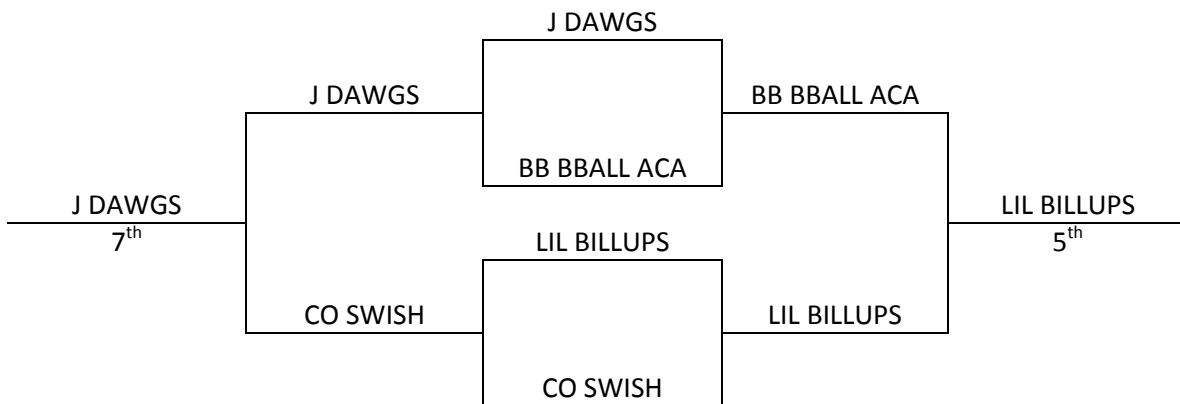

Denver, CO – MAYB

June 21-23, 2013

4th/5th Grade Boys – Division 2-Bracket

All Bracket games played at Rock Canyon High School – Sunday.

A Bracket

B Bracket