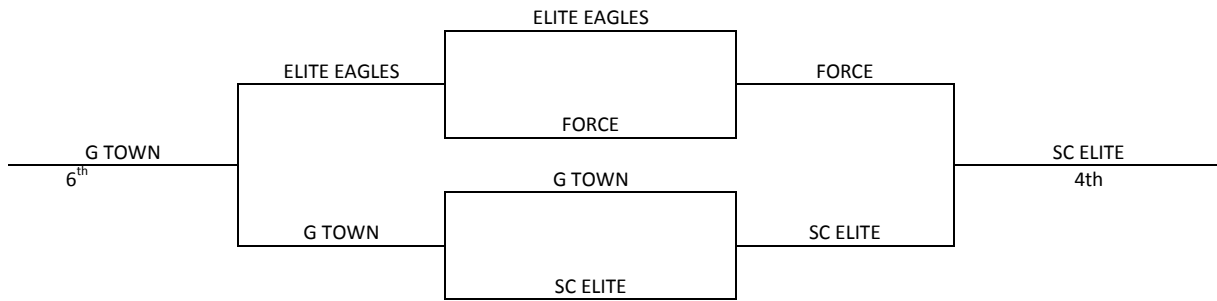

Denver, CO – MAYB. June 21-23, 2013

7th Grade Boys – Bracket

All bracket games played at Mountain Vista HS – Saturday and Sunday.

A Bracket

B Bracket

C Bracket

D Bracket