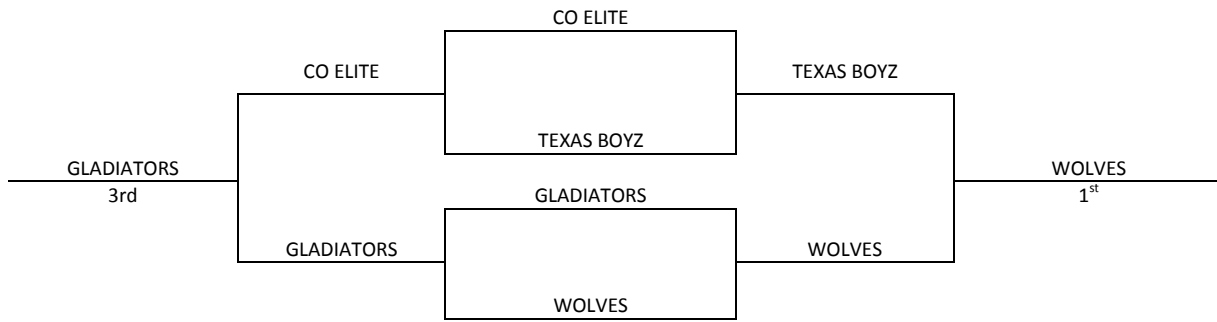

Denver, CO – MAYB. June 21-23, 2013

7th Grade Boys – Bracket

All bracket games played at Mountain Vista HS – Saturday and Sunday.

A Bracket