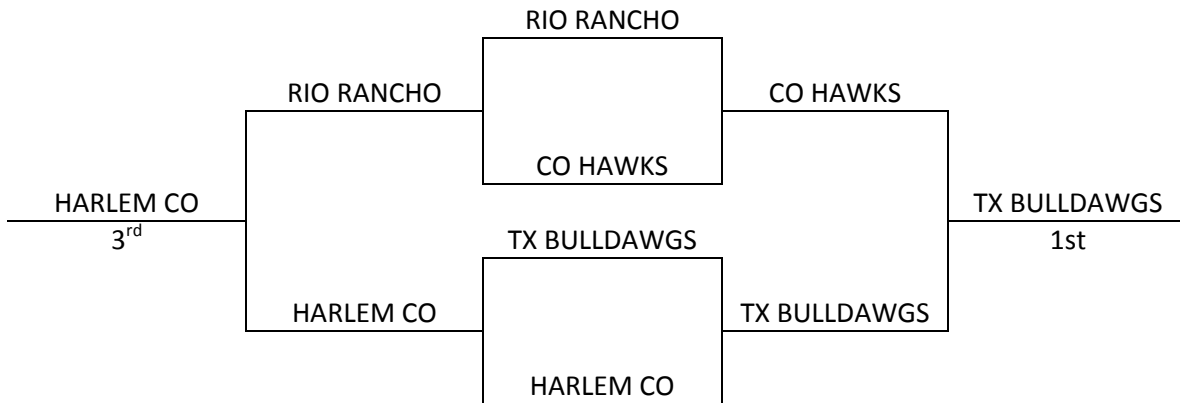

Denver, CO – MAYB

June 21-23, 2013

4th/5th Grade Boys – Division 2-Bracket

All Bracket games played at Rock Canyon High School – Sunday.

A Bracket