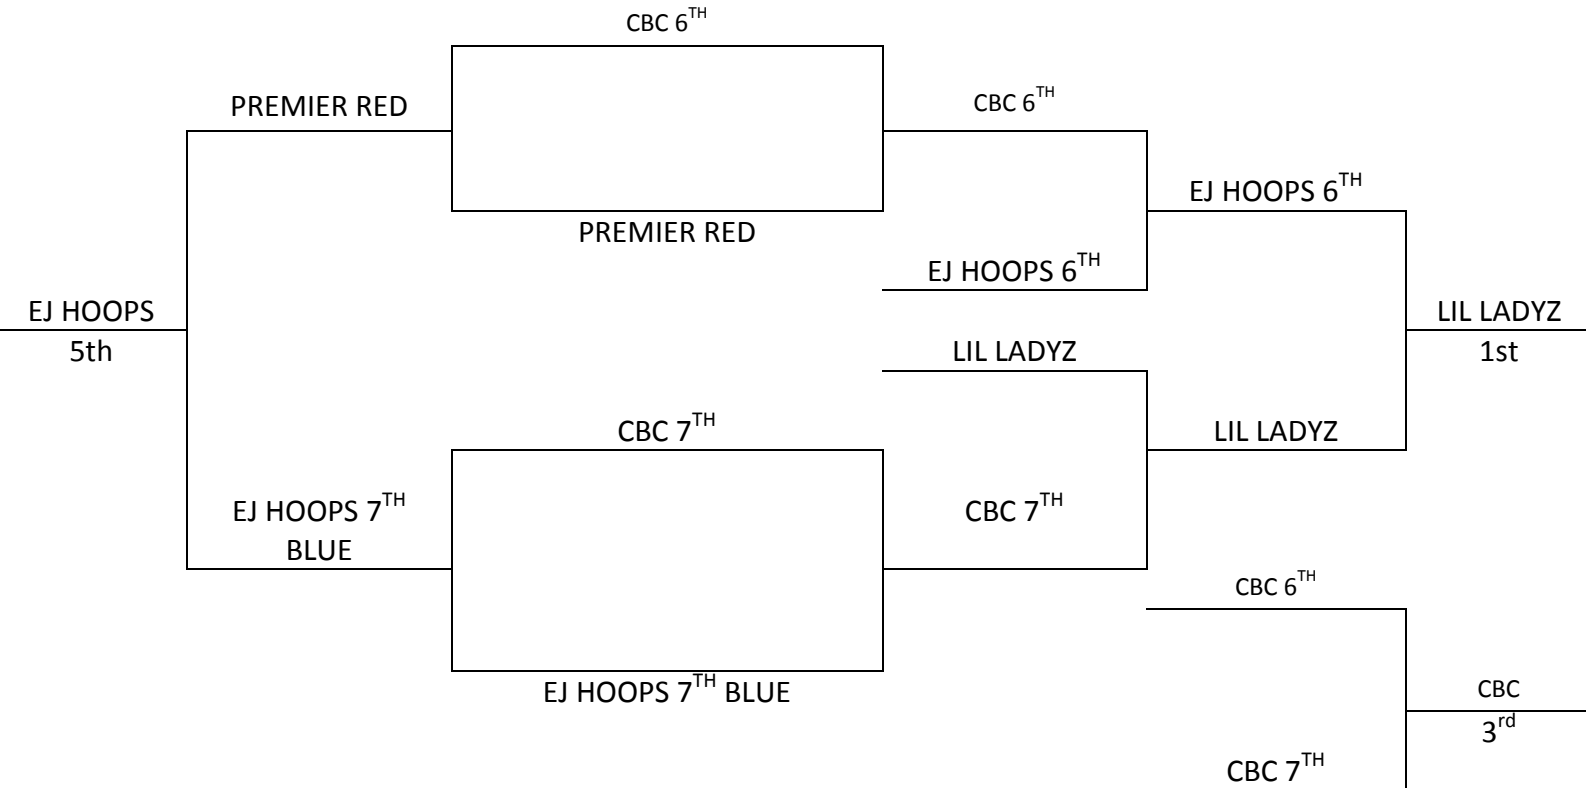

Denver, CO – MAYB. June 21-23, 2013

7th Grade Girls – Bracket

*Game 8 played at **Chaparral HS** - Sunday.

All other bracket games played at Mountain Vista HS – **Saturday** and Sunday.

A1 Plays B1, A2 Plays B2, A3 Plays B3 to Determine Bracket Play