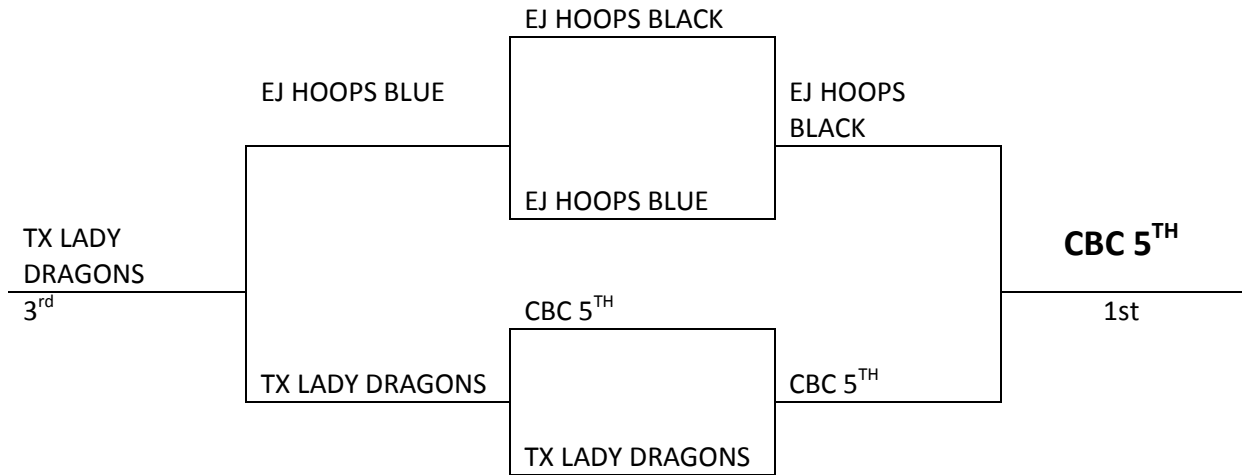

Denver, CO – MAYB
June 21-23, 2013
5th Grade Girls - Bracket

All games played at Highlands Ranch High School – Sunday.

A Bracket