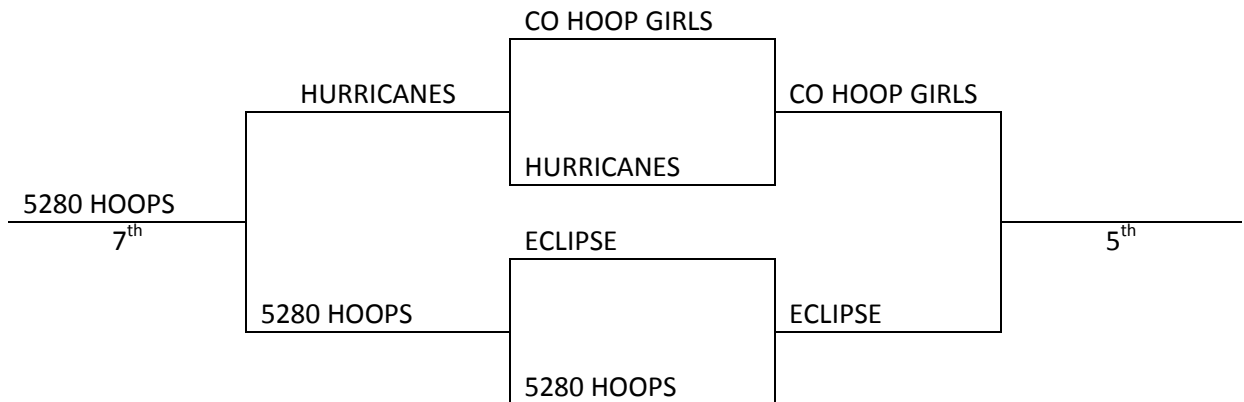

Denver, CO – MAYB
June 21-23, 2013
5th Grade Girls - Bracket

All games played at Highlands Ranch High School – Sunday.

A Bracket

B Bracket