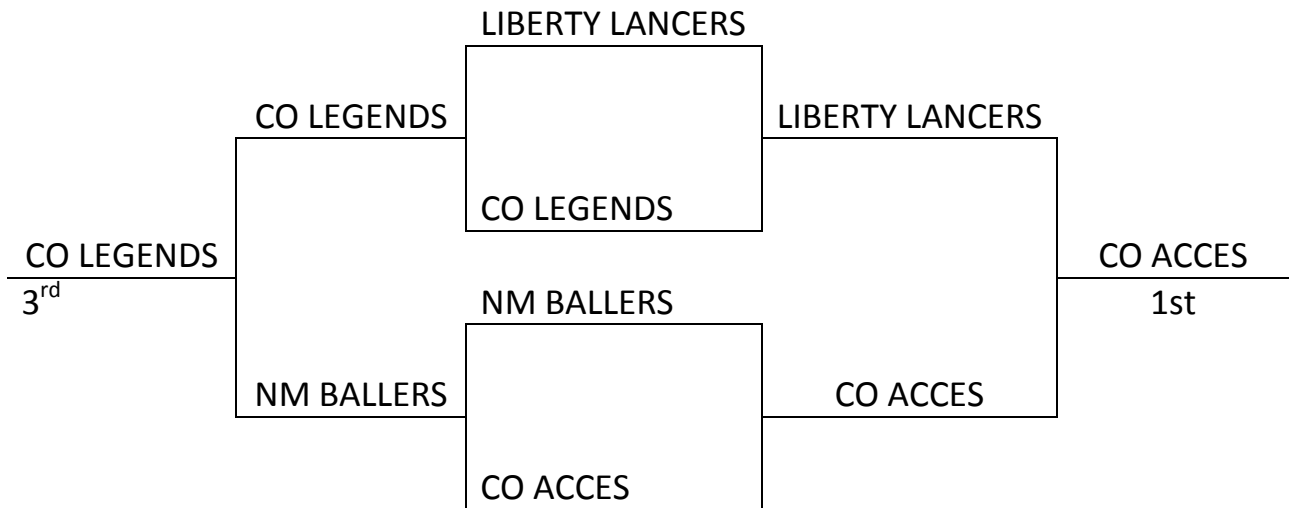

Denver, CO – MAYB. June 21-23, 2013

9th/10th Grade Boys – Bracket

All games played at Rock Canyon HS – Sunday.

A Bracket

Denver, CO – MAYB
June 21-23, 2013
11th/12th Grade Boys

<u>Pool A</u>	<u>W</u>	<u>L</u>	<u>Pool B</u>	<u>W</u>	<u>L</u>
1. TX Rebels	II	II	6. Palmer Terrors Brown	II	II
2. Denver Hooperz 16U	III	I	7. Gillette	III	
3. Co Truth 17U	III		8. Warriors	I	III
4. Sun Devils	I	III	9. Holyoke		III
5. Roundball Unlimited		III	10. Denver Jaguars	III	I

Friday	Denver East 1	Denver East 2
5:00	9-10	6-8
6:05	-	-
7:10	6-9	8-10
8:15	-	-
9:20	3-4	1-2

Saturday	Denver East 1	Denver East 2
8:00	7-8	-
9:05	-	-
10:10	-	-
11:15	-	-
12:20	-	-
1:25	1-3	6-7
2:30	-	-
3:35	2-5	-
4:40	-	-
5:45	1-4	3-5
6:50	6-10	7-9
7:55	-	-
9:00	8-9	2-4

Sunday	Denver East 1	Denver East 2
8:00	1-5	7-10
9:05	-	-
10:10	2-3	4-5
11:15	-	-
12:20	-	-
1:25	G1	-
2:30	G3	G2
3:35	G5	G4
4:40	-	-