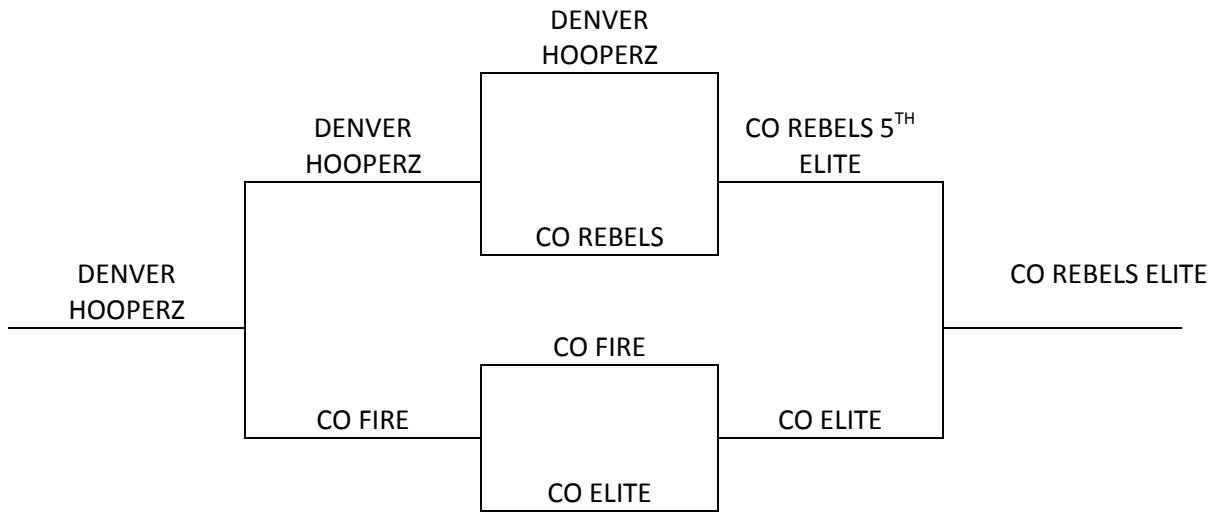

Denver, CO – MAYB. June 21-23, 2013

4th/5th Grade Boys Div. 1 - Bracket

All games at Chaparral HS - Saturday and Sunday

A Bracket