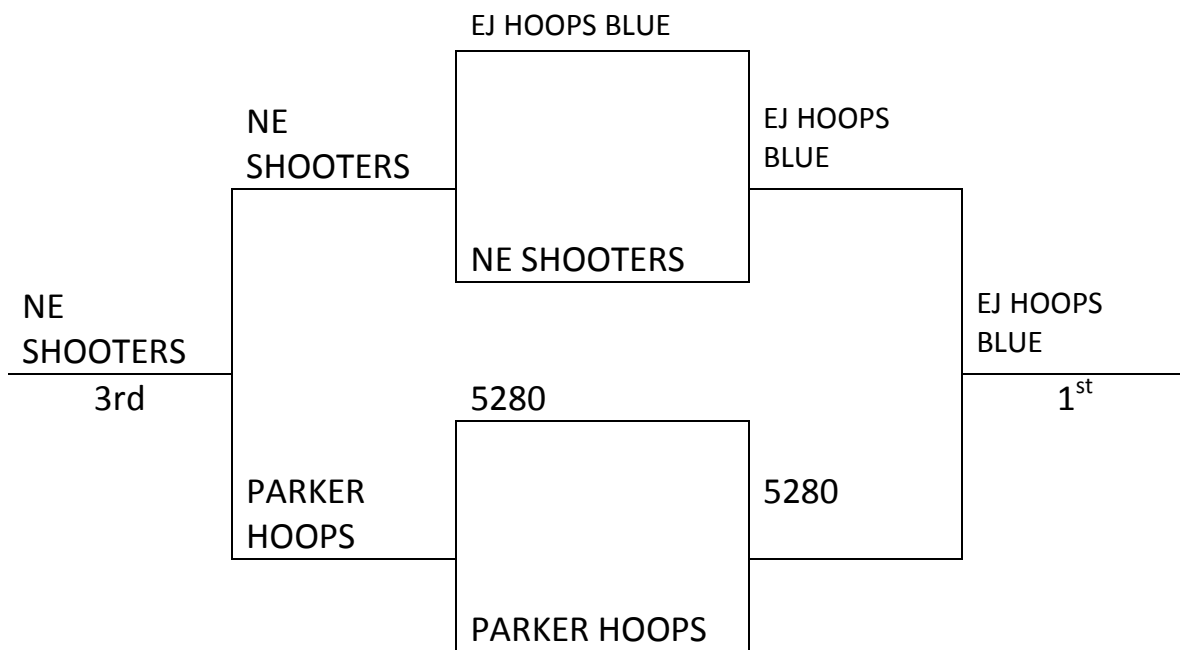

Denver, CO – MAYB

June 21-23, 2013

6th Grade Girls - Bracket

All bracket games played at Highlands Ranch HS – **Saturday** and Sunday.

A Bracket