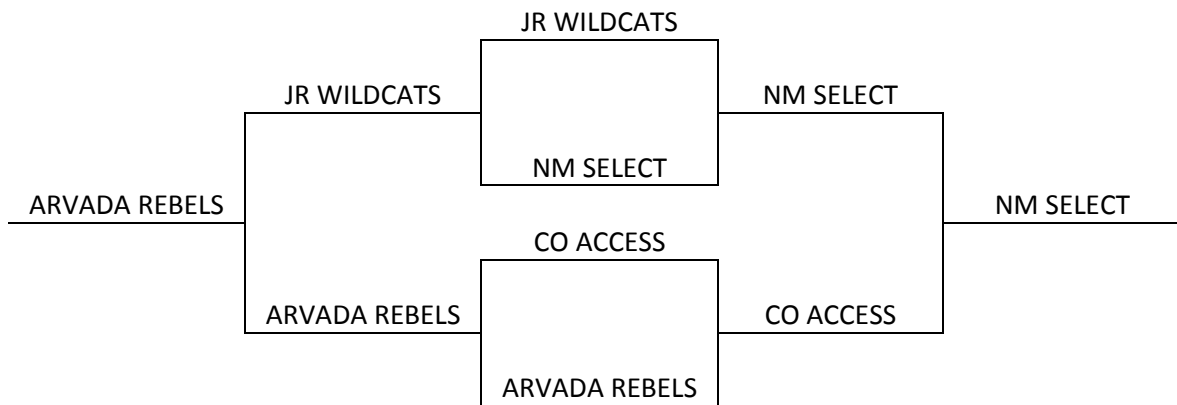

Denver, CO – MAYB. June 21-23, 2013

4th/5th Grade Boys Div. 1 - Bracket

All games at Chaparral HS - Saturday and Sunday

A Bracket

B Bracket