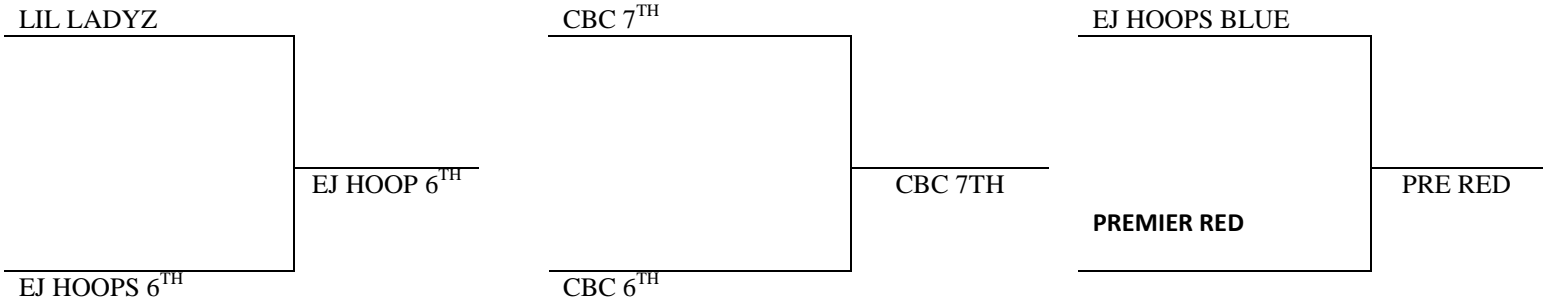

Denver, CO – MAYB. June 21-23, 2013

7th Grade Girls – Bracket

*Game 8 played at **Chaparral HS** - Sunday.

All other bracket games played at Mountain Vista HS – **Saturday** and Sunday.

A1 Plays B1, A2 Plays B2, A3 Plays B3 to Determine Bracket Play