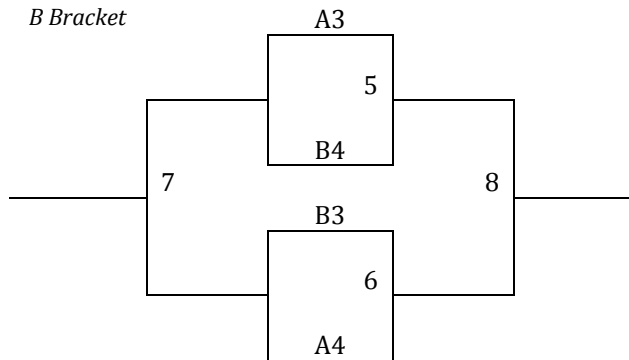

Top 2 Teams in Each Pool to Bracket A, Others to Bracket B

<b>Friday</b>	Mitchell 1	Mitchell 2
5:00	-	-
6:05	1-2	3-4
7:10	-	-
8:15	-	-
9:20	-	-

<b>Saturday</b>	Mitchell 1	Mitchell 2
8:00	-	5-6
9:05	-	1-3
10:10	7-8	-
11:15	2-4	-
12:20	-	5-7
1:25	-	6-8
2:30	-	1-4
3:35	-	5-8
4:40	-	-
5:45	-	2-3
6:50	-	-
7:55	-	6-7
9:00	-	-

<b>Sunday</b>	Mitchell 1	Mitchell 2
8:00	G5	G6
9:05	G1	G2
10:10	-	-
11:15	G7	G8
12:20	G4	G3
1:25	-	-
2:30	-	-
3:35	-	-
4:40	-	-
5:45	-	-
6:50	-	-

*A Bracket*

*B Bracket*

COLORADO SPRINGS MAYB  
JUNE 14-16, 2013