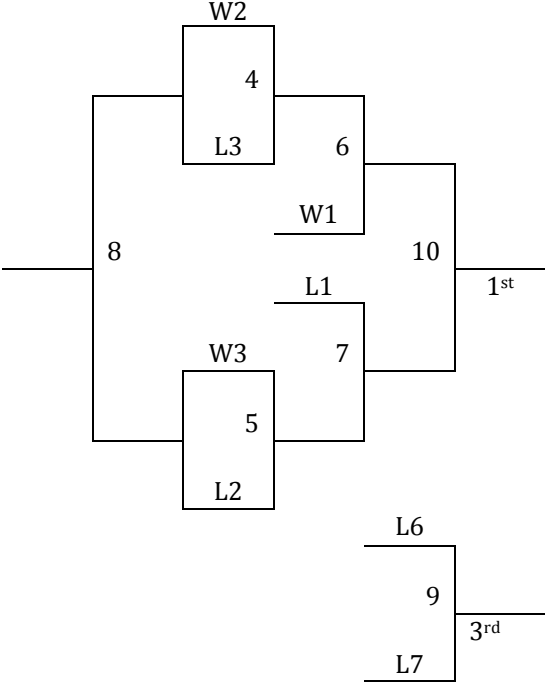

COLORADO SPRINGS MAYB
JUNE 14-16, 2013

7th Grade Girls Bracket Play

A1 Plays B1, A2 Plays B2, A3 Plays B3 to Determine Bracket Play