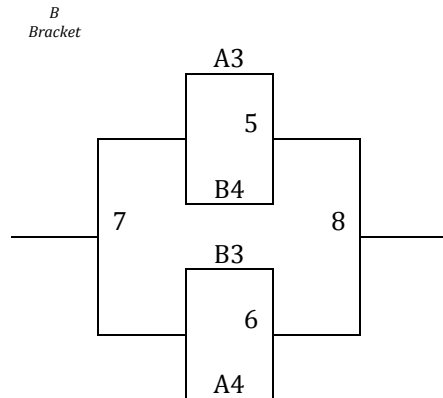

COLORADO SPRINGS MAYB
JUNE 14-16, 2013

9-10th Grade Girls

<u>Pool A</u>	<u>W</u>	<u>L</u>	<u>Pool B</u>	<u>W</u>	<u>L</u>
1. Team Colorado Longshots			5. Pine Creek		
2. Rampart 9/10 Blue			6. Colorado Springs Stars		
3. Nebraska Select III			7. Titans		
4. Longmont Rush			8. Rampart 9/10 Yellow		

Top 2 Teams in Each Pool to Bracket A, Others to Bracket B

Friday	Coronado HS 1	Coronado HS 2	Mesa Ridge HS 1	Mesa Ridge HS 2	Mitchell HS 1	Mitchell HS 2
5:00	-	-	-	-	-	-
6:05	-	-	-	-	-	-
7:10	-	-	-	-	1-2	-
8:15	-	7-8	5-6	-	3-4	-
9:20	-	-	-	-	-	-

Saturday	Coronado HS 1	Coronado HS 2	Mesa Ridge HS 1	Mesa Ridge HS 2	Mitchell HS 1	Mitchell HS 2
8:00	6-8	-	-	-	2-4	-
9:05	-	-	-	5-7	1-3	-
10:10	-	-	-	-	-	-
11:15	-	-	-	-	-	-
12:20	-	-	-	-	1-4	-
1:25	6-7	-	-	-	2-3	-
2:30	-	-	5-8	-	-	-
3:35	-	-	-	-	-	-
4:40	-	-	-	-	-	G1
5:45	-	-	G5	G6	G2	-
6:50	-	-	-	-	-	-
7:55	-	-	-	-	-	-
9:00	-	-	-	-	-	-

Sunday	Coronado HS 1	Coronado HS 2	Mesa Ridge HS 1	Mesa Ridge HS 2	Mitchell HS 1	Mitchell HS 2
8:00	-	-	-	-	-	-
9:05	-	-	-	-	-	-
10:10	-	-	G8	G7	-	-
11:15	-	-	-	-	-	-
12:20	-	-	-	-	-	-
1:25	-	-	-	-	-	-
2:30	-	-	-	-	G3	-
3:35	-	-	-	-	-	-
4:40	-	-	-	-	G4	-
5:45	-	-	-	-	-	-
6:50	-	-	-	-	-	-