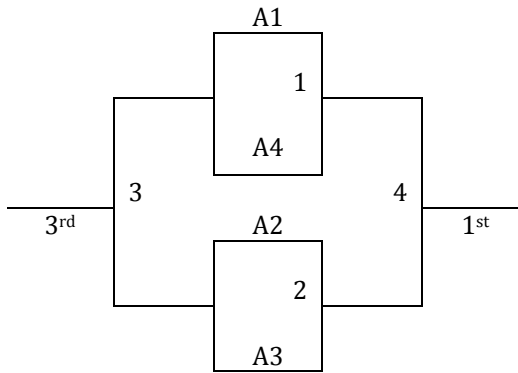

Top 2 Teams in Each Pool to Bracket A, Others to Bracket B

<b>Friday</b>	Mitchell 1	Mitchell 2
5:00	-	-
6:05	1-2	3-4
7:10	-	-
8:15	-	-
9:20	-	-

<b>Saturday</b>	Mitchell 1	Mitchell 2
8:00	-	5-6
9:05	-	1-3
10:10	7-8	-
11:15	2-4	-
12:20	-	5-7
1:25	-	6-8
2:30	-	1-4
3:35	-	5-8
4:40	-	-
5:45	-	2-3
6:50	-	-
7:55	-	6-7
9:00	-	-

<b>Sunday</b>	Mitchell 1	Mitchell 2
8:00	G5	G6
9:05	G1	G2
10:10	-	-
11:15	G7	G8
12:20	G4	G3
1:25	-	-
2:30	-	-
3:35	-	-
4:40	-	-
5:45	-	-
6:50	-	-

*A Bracket*

*B Bracket*

COLORADO SPRINGS MAYB  
JUNE 14-16, 2013

9-10<sup>th</sup> Grade Boys

<b><u>Pool A</u></b>	<b><u>W</u></b>	<b><u>L</u></b>
1. Cardinal Black		
2. Liberty Lancers		
3. Hesston Swathers		
4. High Altitude Basketball		

<b>Friday</b>	<b>Mesa Ridge 1</b>	<b>Mesa Ridge 2</b>
5:00	-	1-2
6:05	-	-
7:10	-	1-4
8:15	-	-
9:20	-	-

<b>Saturday</b>	<b>Mesa Ridge 1</b>	<b>Mesa Ridge 2</b>
8:00	-	2-3
9:05	-	-
10:10	-	1-3
11:15	-	-
12:20	-	2-4
1:25	-	-
2:30	-	3-4
3:35	-	-
4:40	-	-
5:45	-	-
6:50	-	-
7:55	-	-
9:00	-	-

<b>Sunday</b>	<b>Mesa Ridge 1</b>	<b>Mesa Ridge 2</b>
8:00		
9:05		
10:10		
11:15		
12:20	G1	G2
1:25		
2:30		
3:35	G4	G3
4:40		
5:45		