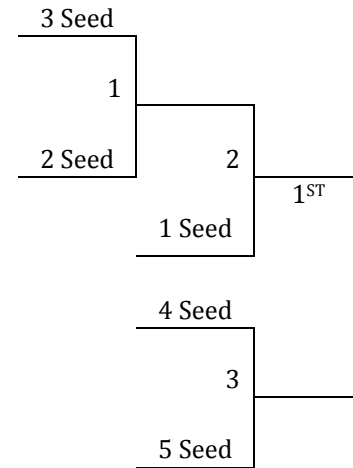

COLORADO SPRINGS MAYB
JUNE 14-16, 2013

6th Grade Boys

<u>Pool A</u>	<u>W</u>	<u>L</u>
1. Hoops NM		
2. Colorado Elite 12U		
3. Bulldogs		
4. Crush		
5. Elevation Flyers 12U		

Friday	Harrison HS	Coronado HS 1	Coronado HS 1	Mitchell HS 1	Mitchell HS 1
5:00	-	-	-	-	-
6:05	-	-	-	-	-
7:10	-	-	-	1-2	-
8:15	-	-	-	-	-
9:20	-	-	-	1-5	3-4

Saturday	Harrison HS	Coronado HS 1	Coronado HS 1	Mitchell HS 1	Mitchell HS 1
8:00	-	-	-	-	-
9:05	-	-	-	-	-
10:10	-	-	-	-	-
11:15	-	-	2-4	-	-
12:20	-	-	-	-	-
1:25	-	-	-	-	-
2:30	-	-	-	-	-
3:35	-	-	-	-	-
4:40	-	-	-	-	-
5:45	-	-	-	-	-
6:50	-	-	-	-	2-3
7:55	-	-	-	4-5	-
9:00	-	-	-	-	1-3

Sunday	Harrison HS	Coronado HS 1	Coronado HS 1	Mitchell HS 1	Mitchell HS 1
8:00	-	-	-	-	-
9:05	3-5	-	-	-	-
10:10	1-4	-	-	-	-
11:15	2-5	-	-	-	-
12:20	G1	-	-	-	-
1:25	G3	-	-	-	-
2:30	G2	-	-	-	-
3:35	-	-	-	-	-
4:40	-	-	-	-	-
5:45	-	-	-	-	-