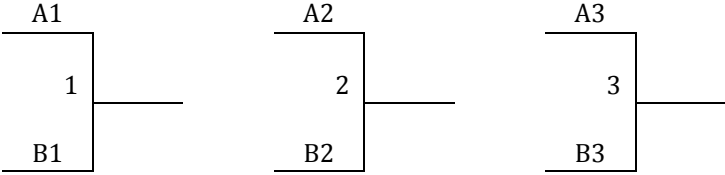

COLORADO SPRINGS MAYB
JUNE 14-16, 2013

7th Grade Girls Bracket Play

A1 Plays B1, A2 Plays B2, A3 Plays B3 to Determine Bracket Play