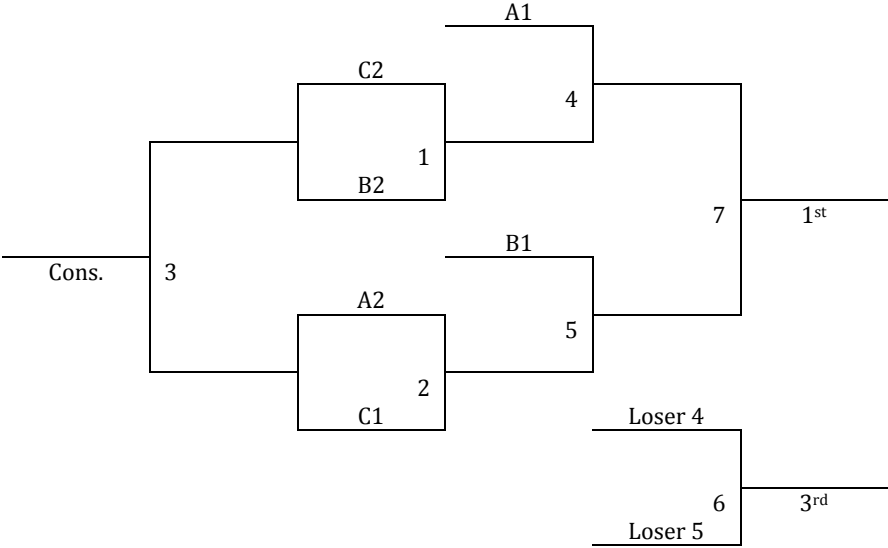

COLORADO SPRINGS MAYB
JUNE 14-16, 2013

11-12th Grade Boys

Bracket A