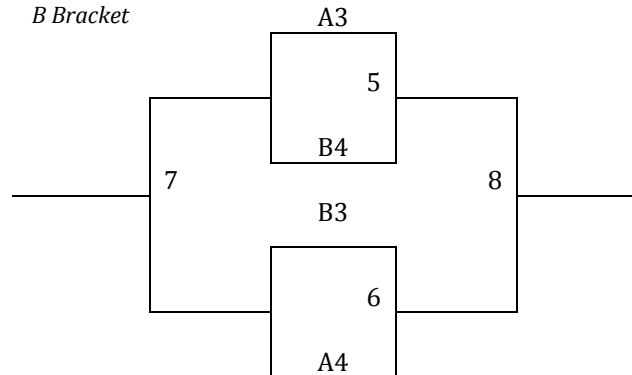

Top 2 Teams in Each Pool to Bracket A, Others to Bracket B

<b>Friday</b>	<b>Cheyenne Mtn 1</b>	<b>Cheyenne Mtn 2</b>
5:00	1-2	-
6:05	7-8	-
7:10	-	5-6
8:15		3-4
9:20	-	-

<b>Saturday</b>	<b>Cheyenne Mtn 1</b>	<b>Cheyenne Mtn 2</b>
8:00	-	1-3
9:05	-	2-4
10:10	-	5-7
11:15	-	-
12:20	1-4	-
1:25	2-3	-
2:30	5-8	-
3:35	6-7	-
4:40	-	-
5:45	-	-
6:50	-	-
7:55	-	-
9:00	-	6-8

<b>Sunday</b>	<b>Cheyenne Mtn 1</b>	<b>Cheyenne Mtn 2</b>
8:00	-	-
9:05	-	-
10:10	-	G5
11:15	G1	G6
12:20	G2	-
1:25	G7	-
2:30	G8	-
3:35	-	-
4:40	G3	-
5:45	G4	-
6:50	-	-

*A Bracket*

*B Bracket*

ALL GAMES PLAYED AT CHEYENNE MOUNTAIN HIGH SCHOOL