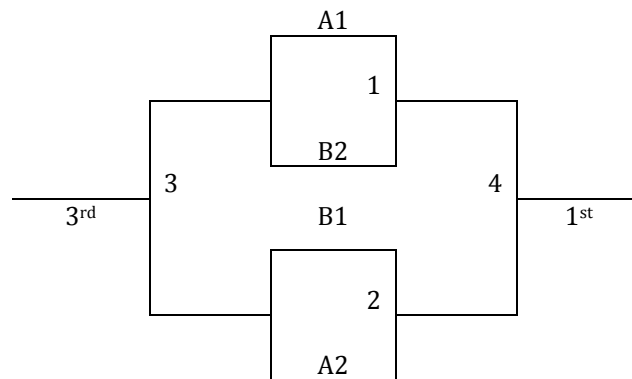

COLORADO SPRINGS MAYB
JUNE 14-16, 2013

7th Grade Boys (Division 1)

Pool A	W	L	Pool B	W	L
1. Elevation Flyers 13 Black			5. Salida Bomb Squad		
2. Colorado Regulators Black			6. Abq Reign		
3. Lancers 7B			7. Jaguar Boys Bball Gold		
4. Colorado Elite 13U			8. C.S. Elite		

Top 2 Teams in Each Pool to Bracket A, Others to Bracket B

Friday	Cheyenne Mtn 1	Cheyenne Mtn 2
5:00	1-2	-
6:05	7-8	-
7:10	-	5-6
8:15		3-4
9:20	-	-

Saturday	Cheyenne Mtn 1	Cheyenne Mtn 2
8:00	-	1-3
9:05	-	2-4
10:10	-	5-7
11:15	-	-
12:20	1-4	-
1:25	2-3	-
2:30	5-8	-
3:35	6-7	-
4:40	-	-
5:45	-	-
6:50	-	-
7:55	-	-
9:00	-	6-8

Sunday	Cheyenne Mtn 1	Cheyenne Mtn 2
8:00	-	-
9:05	-	-
10:10	-	G5
11:15	G1	G6
12:20	G2	-
1:25	G7	-
2:30	G8	-
3:35	-	-
4:40	G3	-
5:45	G4	-
6:50	-	-

A Bracket