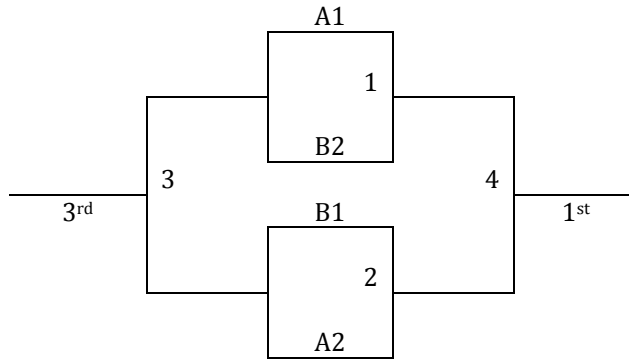

COLORADO SPRINGS MAYB
JUNE 14-16, 2013

6:50	-	-	-	B1

8th Grade Boys

<u>Pool A</u>	<u>W</u>	<u>L</u>	<u>Pool B</u>	<u>W</u>	<u>L</u>
1. Denver Celtics			5. Q-Town Cats		
2. Jaguar Boys Basketball Club			6. High Altitude Bball		
3. Colorado Hawks			7. CO Springs Stars		
4. Colorado Thunder			8. Hesston Swathers		

Top 2 Teams in Each Pool to Bracket A, Others to Bracket B

Friday	Mitchell 1	Mitchell 2
5:00	-	-
6:05	1-2	3-4
7:10	-	-
8:15	-	-
9:20	-	-

Saturday	Mitchell 1	Mitchell 2
8:00	-	5-6
9:05	-	1-3
10:10	7-8	-
11:15	2-4	-
12:20	-	5-7
1:25	-	6-8
2:30	-	1-4
3:35	-	5-8
4:40	-	-
5:45	-	2-3
6:50	-	-
7:55	-	6-7
9:00	-	-

Sunday	Mitchell 1	Mitchell 2
8:00	G5	G6
9:05	G1	G2
10:10	-	-
11:15	G7	G8
12:20	G4	G3
1:25	-	-
2:30	-	-
3:35	-	-
4:40	-	-
5:45	-	-
6:50	-	-

A Bracket