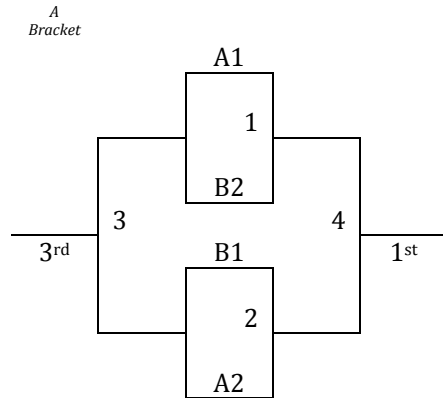

COLORADO SPRINGS MAYB
JUNE 14-16, 2013

9-10th Grade Girls

<u>Pool A</u>	<u>W</u>	<u>L</u>	<u>Pool B</u>	<u>W</u>	<u>L</u>
1. Team Colorado Longshots			5. Pine Creek		
2. Rampart 9/10 Blue			6. Colorado Springs Stars		
3. Nebraska Select III			7. Titans		
4. Longmont Rush			8. Rampart 9/10 Yellow		

Top 2 Teams in Each Pool to Bracket A, Others to Bracket B

Friday	Coronado HS 1	Coronado HS 2	Mesa Ridge HS 1	Mesa Ridge HS 2	Mitchell HS 1	Mitchell HS 2
5:00	-	-	-	-	-	-
6:05	-	-	-	-	-	-
7:10	-	-	-	-	1-2	-
8:15	-	7-8	5-6	-	3-4	-
9:20	-	-	-	-	-	-

Saturday	Coronado HS 1	Coronado HS 2	Mesa Ridge HS 1	Mesa Ridge HS 2	Mitchell HS 1	Mitchell HS 2
8:00	6-8	-	-	-	2-4	-
9:05	-	-	-	5-7	1-3	-
10:10	-	-	-	-	-	-
11:15	-	-	-	-	-	-
12:20	-	-	-	-	1-4	-
1:25	6-7	-	-	-	2-3	-
2:30	-	-	5-8	-	-	-
3:35	-	-	-	-	-	-
4:40	-	-	-	-	-	G1
5:45	-	-	G5	G6	G2	-
6:50	-	-	-	-	-	-
7:55	-	-	-	-	-	-
9:00	-	-	-	-	-	-

Sunday	Coronado HS 1	Coronado HS 2	Mesa Ridge HS 1	Mesa Ridge HS 2	Mitchell HS 1	Mitchell HS 2
8:00	-	-	-	-	-	-
9:05	-	-	-	-	-	-
10:10	-	-	G8	G7	-	-
11:15	-	-	-	-	-	-
12:20	-	-	-	-	-	-
1:25	-	-	-	-	-	-
2:30	-	-	-	-	G3	-
3:35	-	-	-	-	-	-
4:40	-	-	-	-	G4	-
5:45	-	-	-	-	-	-
6:50	-	-	-	-	-	-