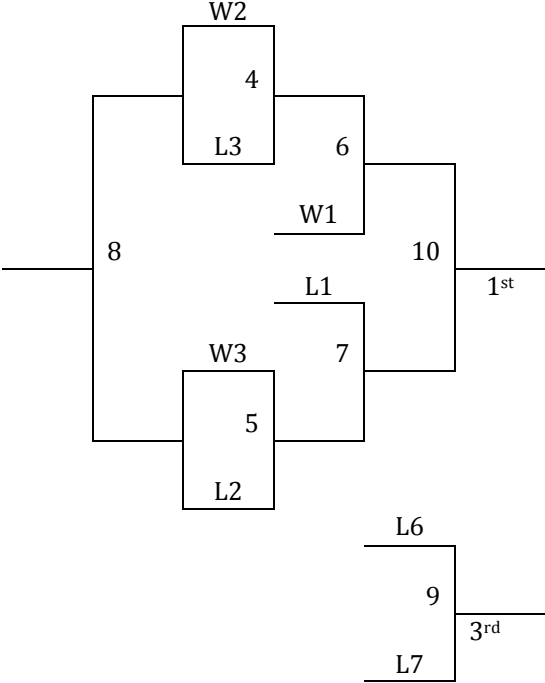

COLORADO SPRINGS MAYB
JUNE 14-16, 2013

3-4th Grade Bracket Play

A1 Plays B1, A2 Plays B2, A3 Plays B3 to Determine Bracket Play

COLORADO SPRINGS MAYB
JUNE 14-16, 2013

5th Grade Boys

Pool A	W	L	Pool B	W	L
1. CSBC			5. Colorado Premier		
2. Colorado Elite 11U			6. Junkyard Dogs		
3. Lancers CO			7. CO BB Factory		
4. Elevation Flyers 11U			8. Prime Time 5B		

2 Pools: Top Two in Each Pool to Bracket A, Others to Bracket B

Friday	Harrison HS	Coronado H.S. 1	Coronado H.S. 2	Mitchell HS 1
5:00	-	-	1-2	3-4
6:05	-	-	-	-
7:10	-	-	-	-
8:15	-	-	-	-
9:20	-	-	-	-

Saturday	Harrison HS	Coronado H.S. 1	Coronado H.S. 2	Mitchell HS 1
8:00	5-6	-	-	-
9:05	7-8	-	-	-
10:10	1-3	-	-	-
11:15	2-4	-	-	-
12:20	5-7	-	-	-
1:25	1-4	-	-	-
2:30	6-8	-	-	-
3:35	2-3	-	-	-
4:40	5-8	-	-	-
5:45	6-7	-	-	-
6:50	-	-	-	-
7:55	-	-	-	-
9:00	-	-	-	-

Sunday	Harrison HS	Coronado H.S. 1	Coronado H.S. 2	Mitchell HS 1
8:00	-	G5	G6	-
9:05	-	G1	G2	-
10:10	-	-	G7	-
11:15	-	-	G8	-
12:20	-	-	G3	-
1:25	-	-	G4	-
2:30	-	-	-	-
3:35	-	-	-	-
4:40	-	-	-	-
5:45	-	-	-	-