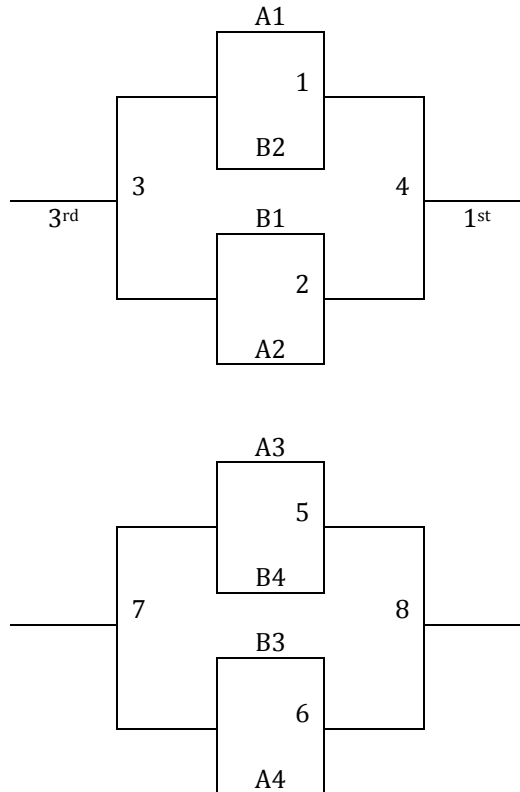

COLORADO SPRINGS MAYB
JUNE 14-16, 2013

5th Grade Boys

Pool A	W	L	Pool B	W	L
1. CSBC			5. Colorado Premier		
2. Colorado Elite 11U			6. Junkyard Dogs		
3. Lancers CO			7. CO BB Factory		
4. Elevation Flyers 11U			8. Prime Time 5B		

2 Pools: Top Two in Each Pool to Bracket A, Others to Bracket B

Friday	Harrison HS	Coronado H.S. 1	Coronado H.S. 2	Mitchell HS 1
5:00	-	-	1-2	3-4
6:05	-	-	-	-
7:10	-	-	-	-
8:15	-	-	-	-
9:20	-	-	-	-

Saturday	Harrison HS	Coronado H.S. 1	Coronado H.S. 2	Mitchell HS 1
8:00	5-6	-	-	-
9:05	7-8	-	-	-
10:10	1-3	-	-	-
11:15	2-4	-	-	-
12:20	5-7	-	-	-
1:25	1-4	-	-	-
2:30	6-8	-	-	-
3:35	2-3	-	-	-
4:40	5-8	-	-	-
5:45	6-7	-	-	-
6:50	-	-	-	-
7:55	-	-	-	-
9:00	-	-	-	-

Sunday	Harrison HS	Coronado H.S. 1	Coronado H.S. 2	Mitchell HS 1
8:00	-	G5	G6	-
9:05	-	G1	G2	-
10:10	-	-	G7	-
11:15	-	-	G8	-
12:20	-	-	G3	-
1:25	-	-	G4	-
2:30	-	-	-	-
3:35	-	-	-	-
4:40	-	-	-	-
5:45	-	-	-	-