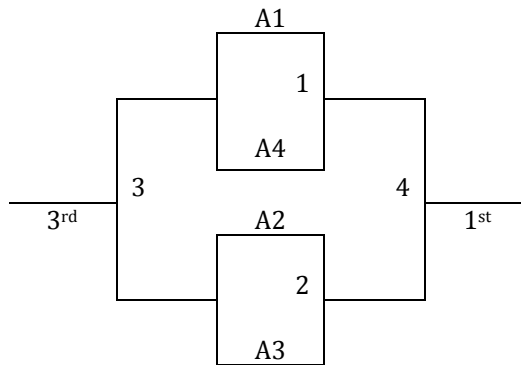

COLORADO SPRINGS MAYB
JUNE 14-16, 2013

8th Grade Girls

<u>Pool A</u>	<u>W</u>	<u>L</u>
1. NM Select		
2. Lady Harlem		
3. Team Colorado Longshots		
4. NM Lady Panthers		

Friday	Mitchell HS 1	Mitchell HS 2	Coronado 2
5:00	-	-	-
6:05	-	-	-
7:10	-	-	-
8:15	-	2-3	-
9:20	-	-	-

Saturday	Mitchell HS 1	Mitchell HS 2	Coronado 2
8:00	-	-	1-4
9:05	-	-	-
10:10	-	1-2	-
11:15	-	3-4	-
12:20	-	-	-
1:25	-	-	-
2:30	1-3	-	-
3:35	2-4	-	-
4:40	-	-	-
5:45	-	-	-
6:50	G1	-	-
7:55	-	-	-
9:00	G2	-	-

Sunday	Mitchell HS 1	Mitchell HS 2	Coronado 2
8:00	-	-	-
9:05	-	-	-
10:10	G4	G3	-
11:15	-	-	-
12:20	-	-	-
1:25	-	-	-
2:30	-	-	-
3:35	-	-	-
4:40	-	-	-
5:45	-	-	-

ALL GAMES PLAYED AT MITCHELL HIGH SCHOOL &
CORONADO HIGH SCHOOL