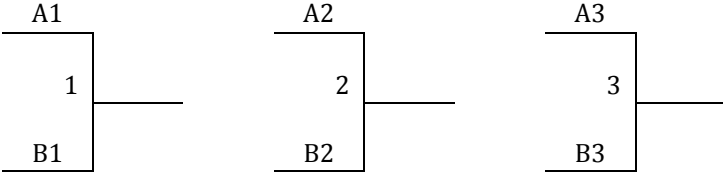

COLORADO SPRINGS MAYB
JUNE 14-16, 2013

3-4th Grade Bracket Play

A1 Plays B1, A2 Plays B2, A3 Plays B3 to Determine Bracket Play

COLORADO SPRINGS MAYB
JUNE 14-16, 2013

5th Grade Boys

Pool A	W	L	Pool B	W	L
1. CSBC			5. Colorado Premier		
2. Colorado Elite 11U			6. Junkyard Dogs		
3. Lancers CO			7. CO BB Factory		
4. Elevation Flyers 11U			8. Prime Time 5B		

2 Pools: Top Two in Each Pool to Bracket A, Others to Bracket B

Friday	Harrison HS	Coronado H.S. 1	Coronado H.S. 2	Mitchell HS 1
5:00	-	-	1-2	3-4
6:05	-	-	-	-
7:10	-	-	-	-
8:15	-	-	-	-
9:20	-	-	-	-

Saturday	Harrison HS	Coronado H.S. 1	Coronado H.S. 2	Mitchell HS 1
8:00	5-6	-	-	-
9:05	7-8	-	-	-
10:10	1-3	-	-	-
11:15	2-4	-	-	-
12:20	5-7	-	-	-
1:25	1-4	-	-	-
2:30	6-8	-	-	-
3:35	2-3	-	-	-
4:40	5-8	-	-	-
5:45	6-7	-	-	-
6:50	-	-	-	-
7:55	-	-	-	-
9:00	-	-	-	-

Sunday	Harrison HS	Coronado H.S. 1	Coronado H.S. 2	Mitchell HS 1
8:00	-	G5	G6	-
9:05	-	G1	G2	-
10:10	-	-	G7	-
11:15	-	-	G8	-
12:20	-	-	G3	-
1:25	-	-	G4	-
2:30	-	-	-	-
3:35	-	-	-	-
4:40	-	-	-	-
5:45	-	-	-	-