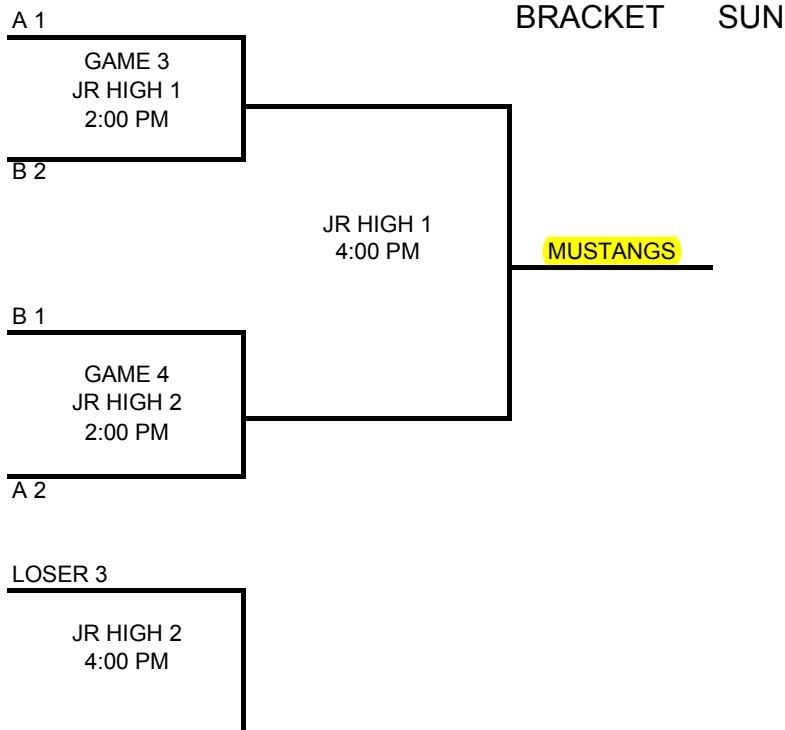

MAYB REGION CHAMPIONSHIPS

4TH BOYS

POOL A

POOL B

Team Name		Team Name	Team Name	Team Name
1	BANDITS	3	MUSTANGS -1st	
2	AND 1	4	RV THUNDER-2nd	

Game #	SATURDAY	Home	Visitor	Court	PLACE
	9:00 AM	1	2	NORTH HS	RUSSELLVILLE
	10:00 AM	4	2	NORTH HS	RUSSELLVILLE
	2:00 PM	1	3	SOUTH HS	RUSSELLVILLE
	4:00 PM	3	4	SOUTH HS	RUSSELLVILLE

MAYB REGION CHAMPIONSHIPS

7TH BOYS

POOL A

POOL B

Team Name	Team Name
1 STRAY DOGS	3 MUSTANGS-2nd
2 RV THUNDER-1st	4 SLEEPERS

Game #	SATURDAY	Home	Visitor	Court	PLACE
	9:00 AM	1	2	JR HIGH 1	RUSSELLVILLE
	9:00 AM	3	4	JR HIGH 2	RUSSELLVILLE
	11:00 AM	1	3	JR HIGH 2	RUSSELLVILLE
	11:00 AM	2	4	JR HIGH 1	RUSSELLVILLE
	1:00 PM	1	4	JR HIGH 1	RUSSELLVILLE

MAYB REGIONAL CHAMPIONSHIPS

9-10TH BOYS

POOL A

POOL B

Team Name		Team Name	Team Name	Team Name
1	RV HEAT-1st	3	STRAY DOGS-2nd	
2	JV HAWKS	4	BANDITS	

Game #	SATURDAY	Home	Visitor	Court	PLACE
	2:00 PM	1	2	JR HIGH 1	RUSSELLVILLE
	2:00 PM	3	4	JR HIGH 2	RUSSELLVILLE
	4:00 PM	1	4	JR HIGH 2	RUSSELLVILLE
	4:00 PM	2	3	JR HIGH 1	RUSSELLVILLE
	6:00 PM	1	3	JR HIGH 1	RUSSELLVILLE