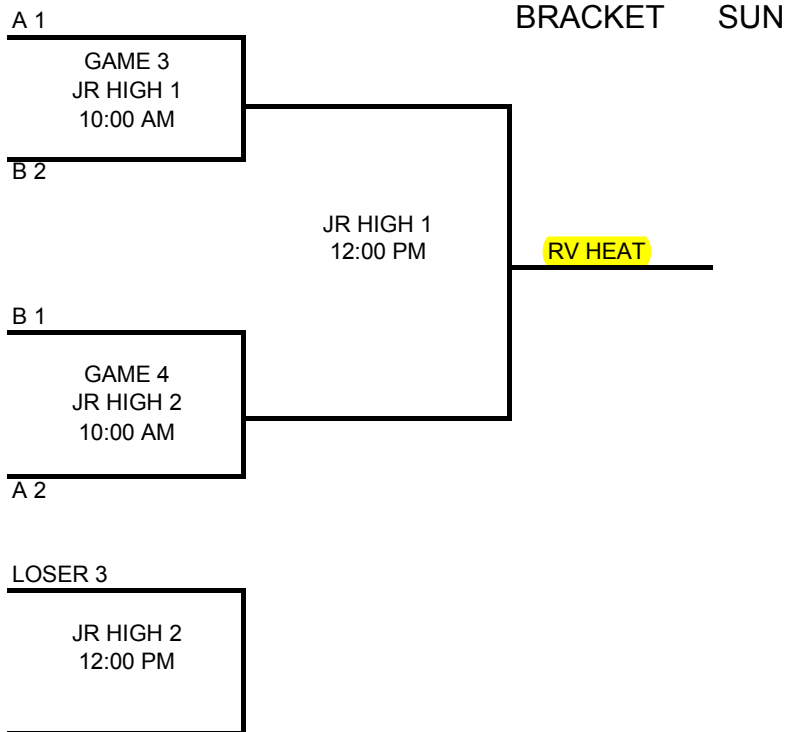

MAYB REGION CHAMPIONSHIPS

7TH BOYS

POOL A

POOL B

Team Name	Team Name
1 STRAY DOGS	3 MUSTANGS-2nd
2 RV THUNDER-1st	4 SLEEPERS

Game #	SATURDAY	Home	Visitor	Court	PLACE
	9:00 AM	1	2	JR HIGH 1	RUSSELLVILLE
	9:00 AM	3	4	JR HIGH 2	RUSSELLVILLE
	11:00 AM	1	3	JR HIGH 2	RUSSELLVILLE
	11:00 AM	2	4	JR HIGH 1	RUSSELLVILLE
	1:00 PM	1	4	JR HIGH 1	RUSSELLVILLE

MAYB REGIONAL CHAMPIONSHIPS

9-10TH BOYS

POOL A

POOL B

Team Name		Team Name	Team Name	Team Name
1	RV HEAT-1st	3	STRAY DOGS-2nd	
2	JV HAWKS	4	BANDITS	

Game #	SATURDAY	Home	Visitor	Court	PLACE
	2:00 PM	1	2	JR HIGH 1	RUSSELLVILLE
	2:00 PM	3	4	JR HIGH 2	RUSSELLVILLE
	4:00 PM	1	4	JR HIGH 2	RUSSELLVILLE
	4:00 PM	2	3	JR HIGH 1	RUSSELLVILLE
	6:00 PM	1	3	JR HIGH 1	RUSSELLVILLE

MAYB REGION CHAMPIONSHIPS

HIGH SCHOOL BOYS

POOL A

POOL B

POOL C

Team #	Team Name	Team Name	Team Name	Team Name	
1	AR TROPIX	4	RIM REAPERS-1st	6	AR ICE
2	WOLFPACK	5	LEGACY BB	7	AR SELECT-2nd
3	OK HAWKS				

Game #	SATURDAY	Home	Visitor	Court	PLACE
	1:00 PM	1	2	JR HIGH 1	RUSSELLVILLE
	1:00 PM	4	7	SOUTH HS	RUSSELLVILLE
	3:00 PM	4	6	JR HIGH 2	RUSSELLVILLE
	3:00 PM	1	3	JR HIGH 1	RUSSELLVILLE
	3:00 PM	5	7	NORTH HS	RUSSELLVILLE
	5:00 PM	5	6	NORTH HS	RUSSELLVILLE
	5:00 PM	2	3	SOUTH HS	RUSSELLVILLE
	5:00 PM	1	4	JR HIGH 1	RUSSELLVILLE

MAYB REGION CHAMPIONSHIPS

8TH GIRLS

POOL A

POOL B

POOL C

Team #	Team Name	Team Name	Team Name	Team Name	
1	EAST TEXAS PR	3	RV HEAT-2nd	5	PANTHERS
2	ACES	4	CHAOS-1st	6	AR MAVERICKS

Game #	TIME	Home	Visitor	Court	PLACE
	9:00 AM	3	4	BOYS CLUB 1	RUSSELLVILLE
	11:00 AM	5	6	BOYS CLUB 1	RUSSELLVILLE
	12:00 PM	1	2	BOYS CLUB 1	RUSSELLVILLE
	1:00 PM	3	6	BOYS CLUB 1	RUSSELLVILLE
	2:00 PM	1	4	BOYS CLUB 2	RUSSELLVILLE
	4:00 PM	2	3	BOYS CLUB 2	RUSSELLVILLE
	4:00 PM	1	5	BOYS CLUB 1	RUSSELLVILLE