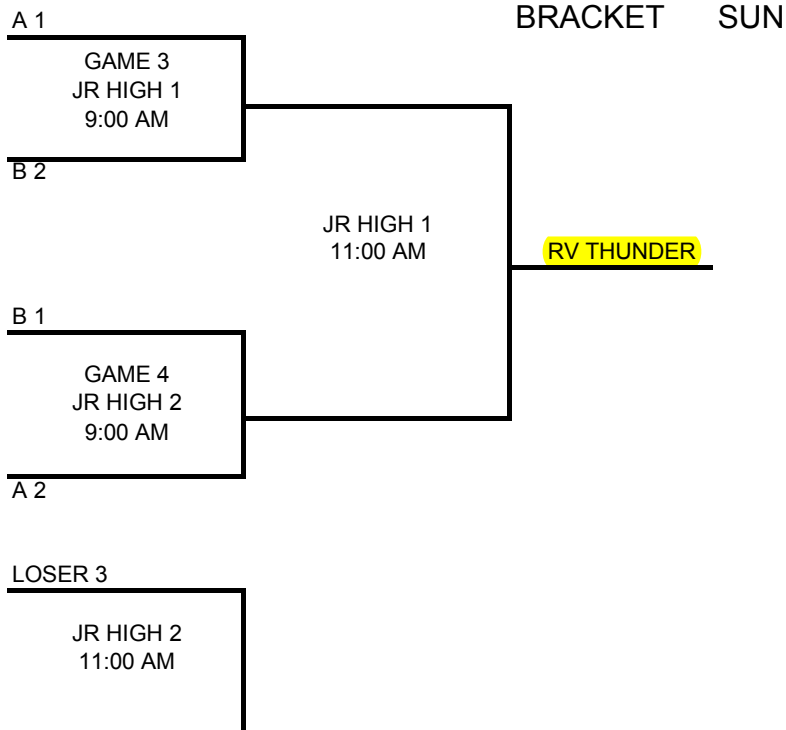

MAYB REGION CHAMPIONSHIPS

4TH BOYS

POOL A

POOL B

Team Name		Team Name	Team Name	Team Name
1	BANDITS	3	MUSTANGS -1st	
2	AND 1	4	RV THUNDER-2nd	

Game #	SATURDAY	Home	Visitor	Court	PLACE
	9:00 AM	1	2	NORTH HS	RUSSELLVILLE
	10:00 AM	4	2	NORTH HS	RUSSELLVILLE
	2:00 PM	1	3	SOUTH HS	RUSSELLVILLE
	4:00 PM	3	4	SOUTH HS	RUSSELLVILLE

MAYB REGION CHAMPIONSHIPS

7TH BOYS

POOL A

POOL B

Team Name	Team Name
1 STRAY DOGS	3 MUSTANGS-2nd
2 RV THUNDER-1st	4 SLEEPERS

Game #	SATURDAY	Home	Visitor	Court	PLACE
	9:00 AM	1	2	JR HIGH 1	RUSSELLVILLE
	9:00 AM	3	4	JR HIGH 2	RUSSELLVILLE
	11:00 AM	1	3	JR HIGH 2	RUSSELLVILLE
	11:00 AM	2	4	JR HIGH 1	RUSSELLVILLE
	1:00 PM	1	4	JR HIGH 1	RUSSELLVILLE

MAYB REGIONAL CHAMPIONSHIPS

9-10TH BOYS

POOL A

POOL B

Team Name		Team Name	Team Name	Team Name
1	RV HEAT-1st	3	STRAY DOGS-2nd	
2	JV HAWKS	4	BANDITS	

Game #	SATURDAY	Home	Visitor	Court	PLACE
	2:00 PM	1	2	JR HIGH 1	RUSSELLVILLE
	2:00 PM	3	4	JR HIGH 2	RUSSELLVILLE
	4:00 PM	1	4	JR HIGH 2	RUSSELLVILLE
	4:00 PM	2	3	JR HIGH 1	RUSSELLVILLE
	6:00 PM	1	3	JR HIGH 1	RUSSELLVILLE