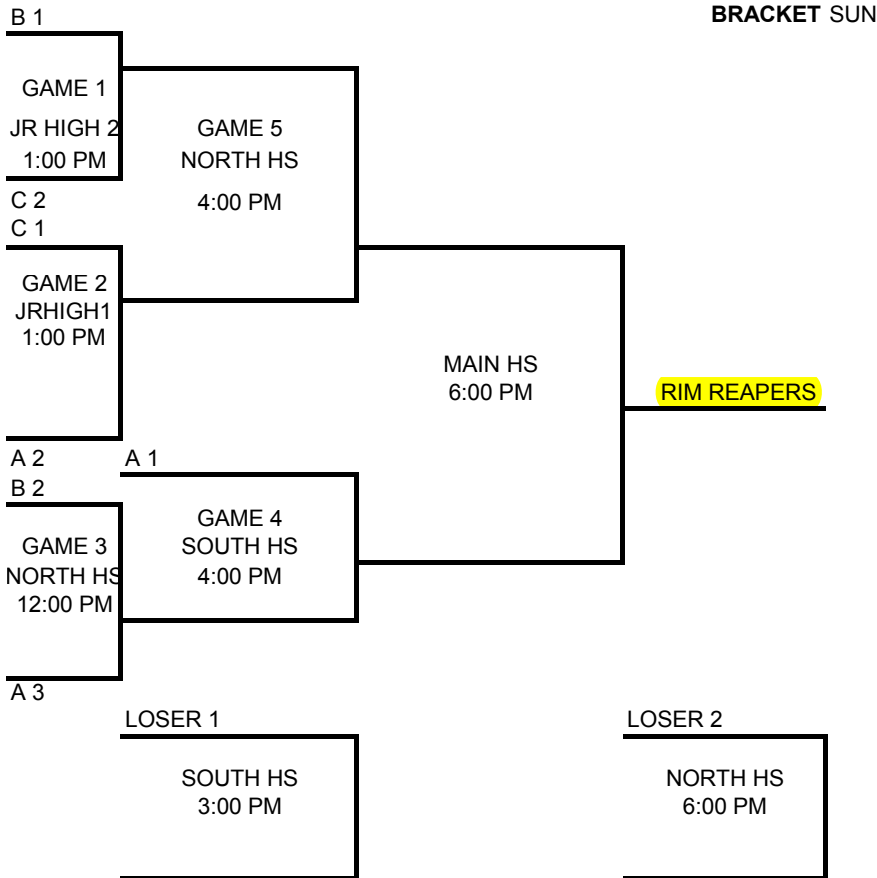

MAYB REGIONAL CHAMPIONSHIPS

9-10TH BOYS

POOL A

POOL B

Team Name		Team Name	Team Name	Team Name
1	RV HEAT-1st	3	STRAY DOGS-2nd	
2	JV HAWKS	4	BANDITS	

Game #	SATURDAY	Home	Visitor	Court	PLACE
	2:00 PM	1	2	JR HIGH 1	RUSSELLVILLE
	2:00 PM	3	4	JR HIGH 2	RUSSELLVILLE
	4:00 PM	1	4	JR HIGH 2	RUSSELLVILLE
	4:00 PM	2	3	JR HIGH 1	RUSSELLVILLE
	6:00 PM	1	3	JR HIGH 1	RUSSELLVILLE

MAYB REGION CHAMPIONSHIPS

HIGH SCHOOL BOYS

POOL A

POOL B

POOL C

Team #	Team Name	Team Name	Team Name	Team Name	
1	AR TROPIX	4	RIM REAPERS-1st	6	AR ICE
2	WOLFPACK	5	LEGACY BB	7	AR SELECT-2nd
3	OK HAWKS				

Game #	SATURDAY	Home	Visitor	Court	PLACE
	1:00 PM	1	2	JR HIGH 1	RUSSELLVILLE
	1:00 PM	4	7	SOUTH HS	RUSSELLVILLE
	3:00 PM	4	6	JR HIGH 2	RUSSELLVILLE
	3:00 PM	1	3	JR HIGH 1	RUSSELLVILLE
	3:00 PM	5	7	NORTH HS	RUSSELLVILLE
	5:00 PM	5	6	NORTH HS	RUSSELLVILLE
	5:00 PM	2	3	SOUTH HS	RUSSELLVILLE
	5:00 PM	1	4	JR HIGH 1	RUSSELLVILLE

MAYB REGION CHAMPIONSHIPS

8TH GIRLS

POOL A

POOL B

POOL C

Team #	Team Name	Team Name	Team Name	Team Name	
1	EAST TEXAS PR	3	RV HEAT-2nd	5	PANTHERS
2	ACES	4	CHAOS-1st	6	AR MAVERICKS

Game #	TIME	Home	Visitor	Court	PLACE
	9:00 AM	3	4	BOYS CLUB 1	RUSSELLVILLE
	11:00 AM	5	6	BOYS CLUB 1	RUSSELLVILLE
	12:00 PM	1	2	BOYS CLUB 1	RUSSELLVILLE
	1:00 PM	3	6	BOYS CLUB 1	RUSSELLVILLE
	2:00 PM	1	4	BOYS CLUB 2	RUSSELLVILLE
	4:00 PM	2	3	BOYS CLUB 2	RUSSELLVILLE
	4:00 PM	1	5	BOYS CLUB 1	RUSSELLVILLE

Game #	SATURDAY	Home	Visitor	Court	PLACE
	9:00 AM	1	2	MAIN H S	RUSSELLVILLE
	9:00 AM	3	4	NORTH HS	RUSSELLVILLE
	10:00 AM	5	7	MAIN H S	RUSSELLVILLE
	10:00 AM	8	9	BOYS CLUB 1	RUSSELLVILLE
	11:00 AM	1	3	MAIN H S	RUSSELLVILLE
	11:00 AM	2	4	NORTH HS	RUSSELLVILLE
	12:00 PM	5	6	MAIN H S	RUSSELLVILLE
	12:00 PM	7	8	NORTH HS	RUSSELLVILLE
	2:00 PM	6	9	BOYS CLUB 1	RUSSELLVILLE
	3:00 PM	1	5	SOUTH HS	RUSSELLVILLE
	4:00 PM	6	7	MAIN H S	RUSSELLVILLE