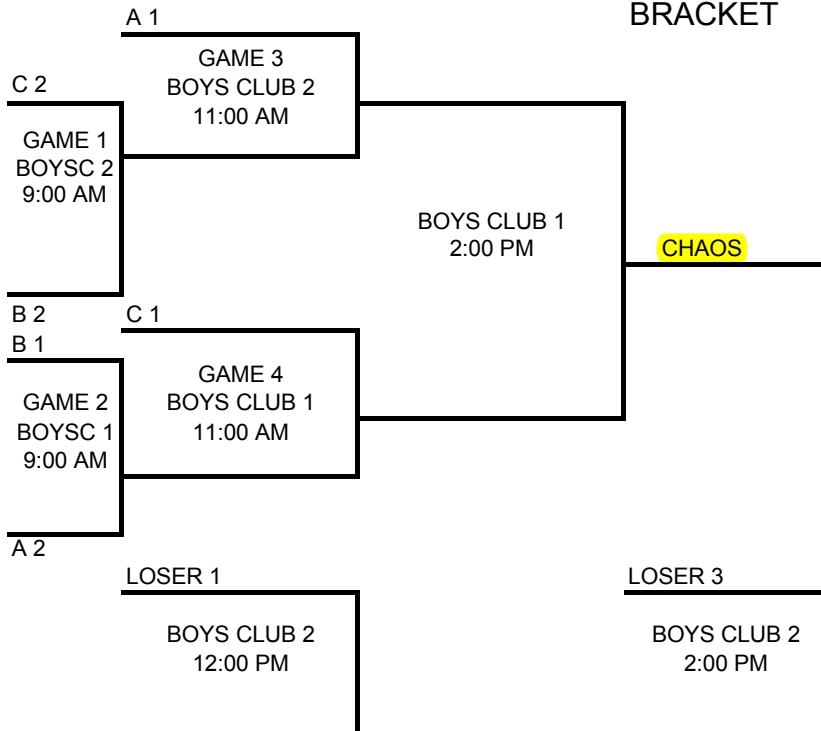

MAYB REGION CHAMPIONSHIPS

8TH GIRLS

POOL A

POOL B

POOL C

Team #	Team Name	Team Name	Team Name	Team Name	
1	EAST TEXAS PR	3	RV HEAT-2nd	5	PANTHERS
2	ACES	4	CHAOS-1st	6	AR MAVERICKS

Game #	TIME	Home	Visitor	Court	PLACE
	9:00 AM	3	4	BOYS CLUB 1	RUSSELLVILLE
	11:00 AM	5	6	BOYS CLUB 1	RUSSELLVILLE
	12:00 PM	1	2	BOYS CLUB 1	RUSSELLVILLE
	1:00 PM	3	6	BOYS CLUB 1	RUSSELLVILLE
	2:00 PM	1	4	BOYS CLUB 2	RUSSELLVILLE
	4:00 PM	2	3	BOYS CLUB 2	RUSSELLVILLE
	4:00 PM	1	5	BOYS CLUB 1	RUSSELLVILLE

BRACKET SUN