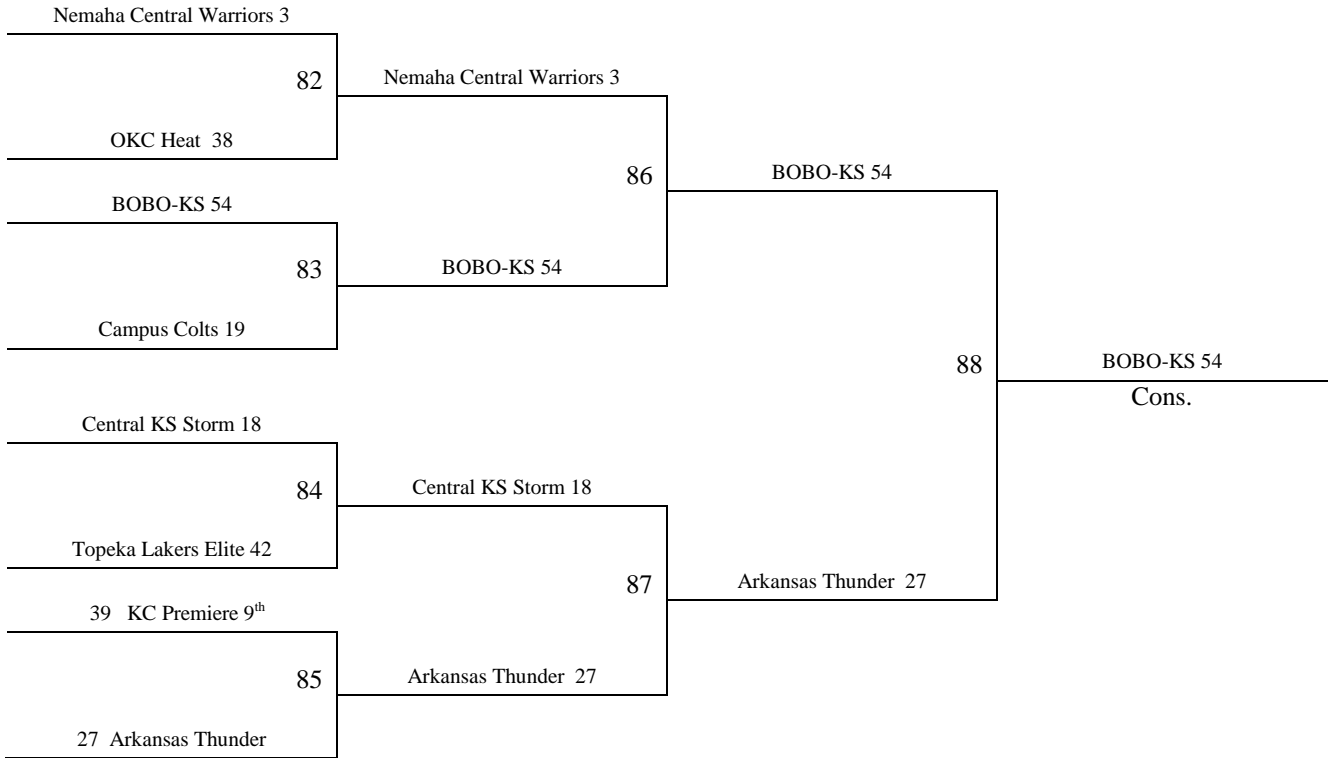

2013 Summer Kickoff
June 7-9, 2013

**9th/10th Grade Boys
Bracket A**

2013 Summer Kickoff
June 7-9, 2013

9th/10th Grade Boys
Bracket B

2013 Summer Kickoff
June 7-9, 2013

9th/10th Grade Boys
Bracket B - Consolation