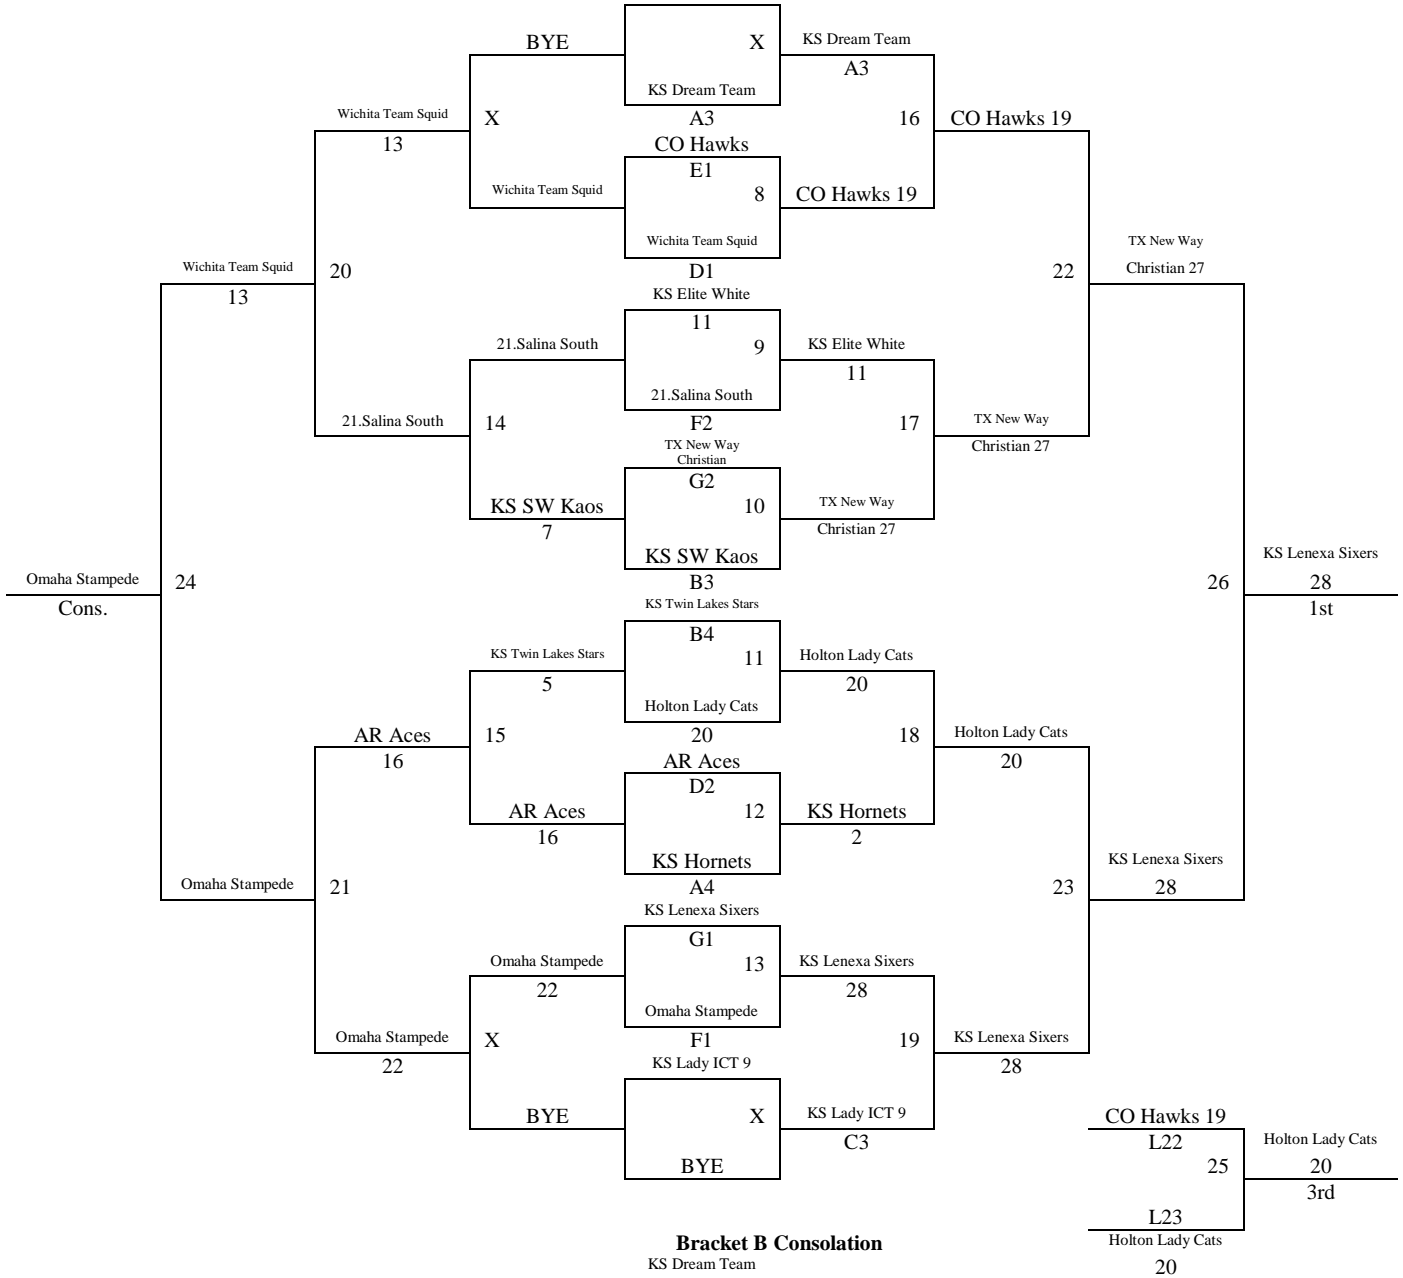

2013 Summer Kickoff
June 7-9, 2013

9/10th Grade Girls – Cont.
Bracket B

BYE