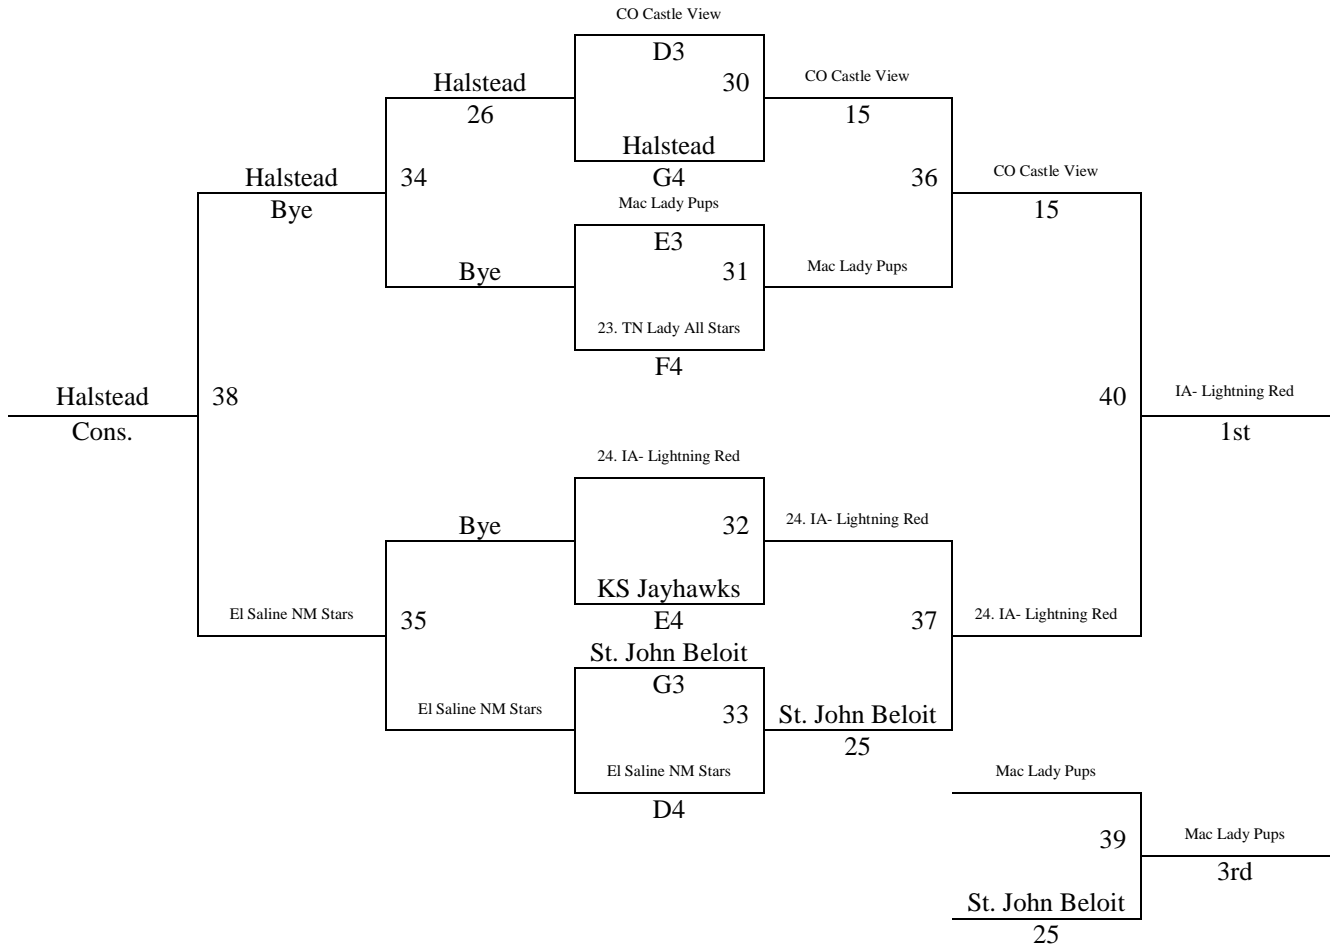

2013 Summer Kickoff
June 7-9, 2013

9th/10th Grade Girls – Cont.
Bracket C