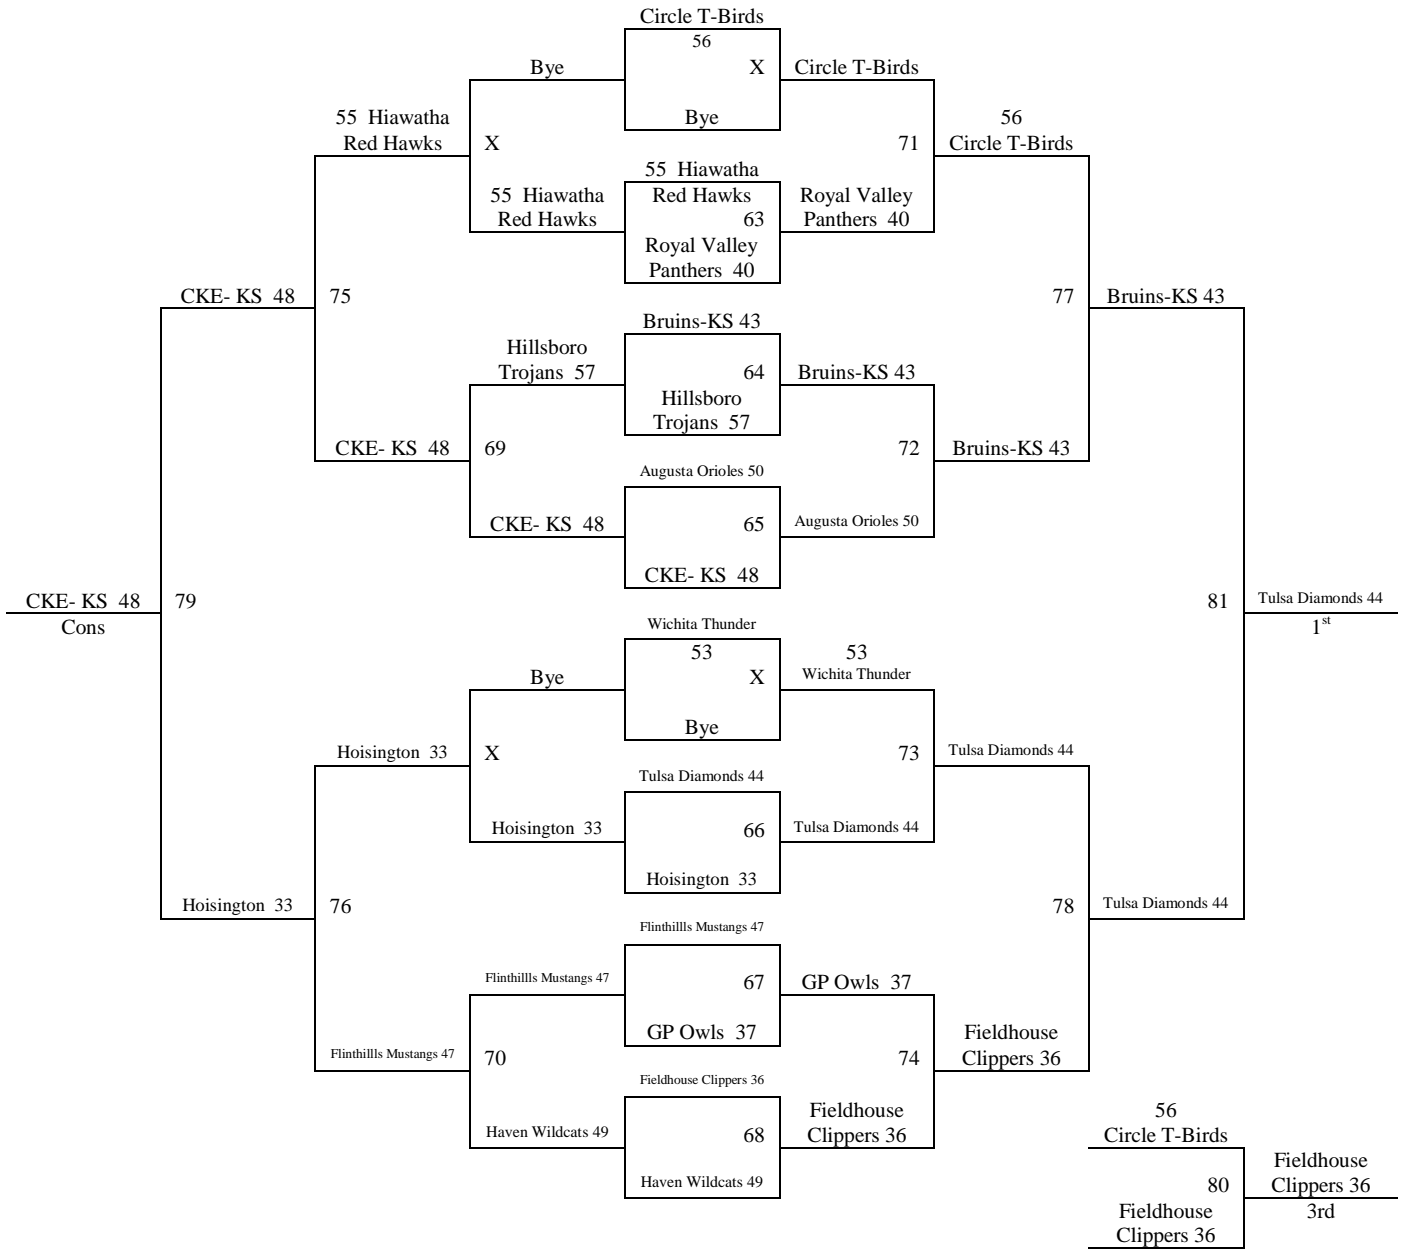

2013 Summer Kickoff
June 7-9, 2013

**9th/10th Grade Boys
Bracket C**