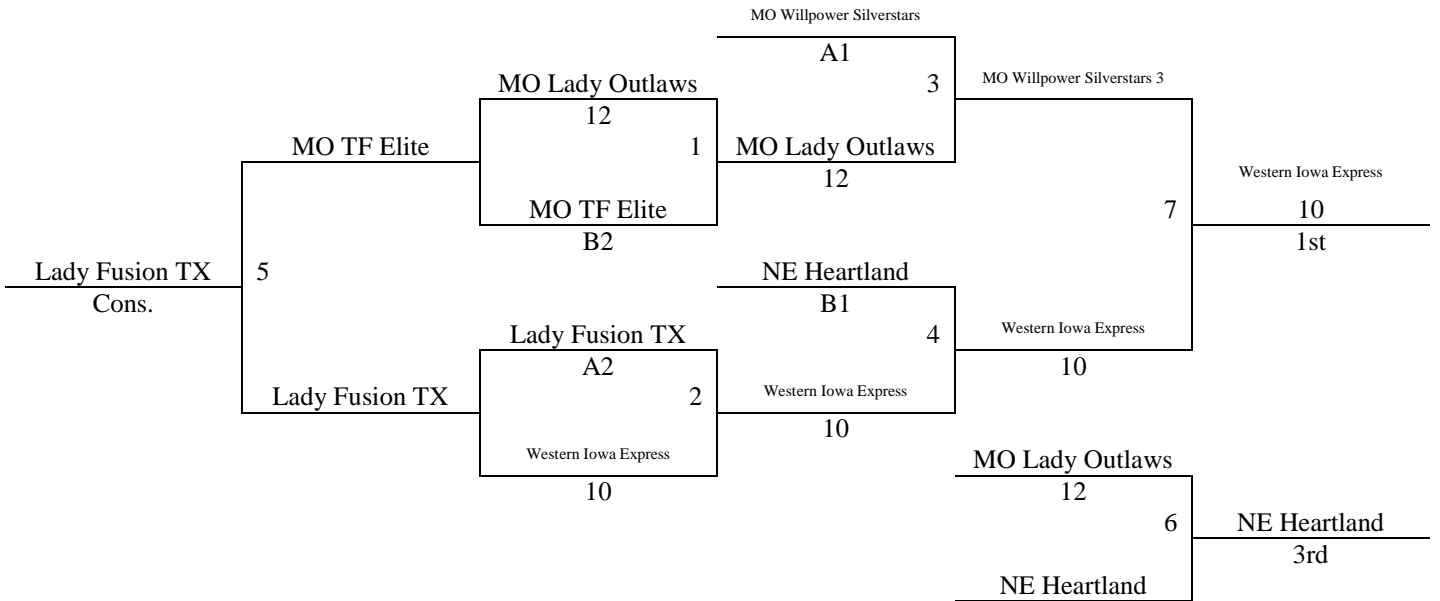

2013 Summer Kickoff
June 7-9, 2013

**9/10th Grade Girls – Cont.
Bracket A**