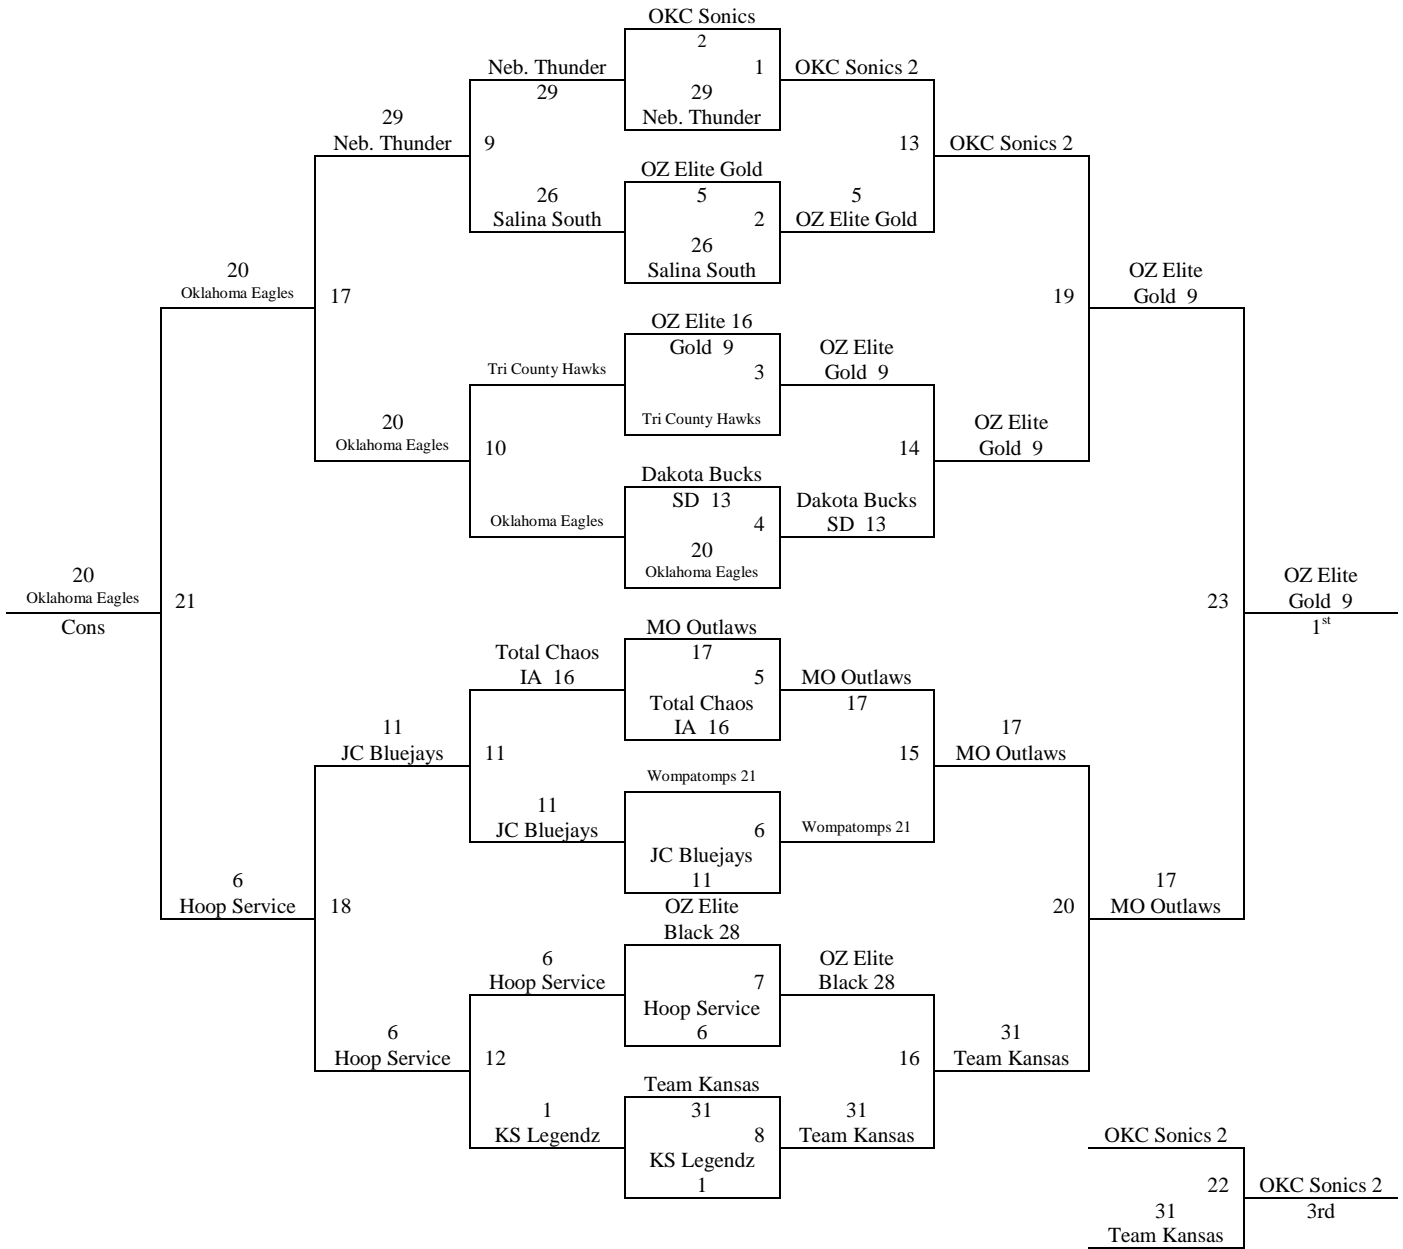

2013 Summer Kickoff
June 7-9, 2013

**9th/10th Grade Boys
Bracket A**