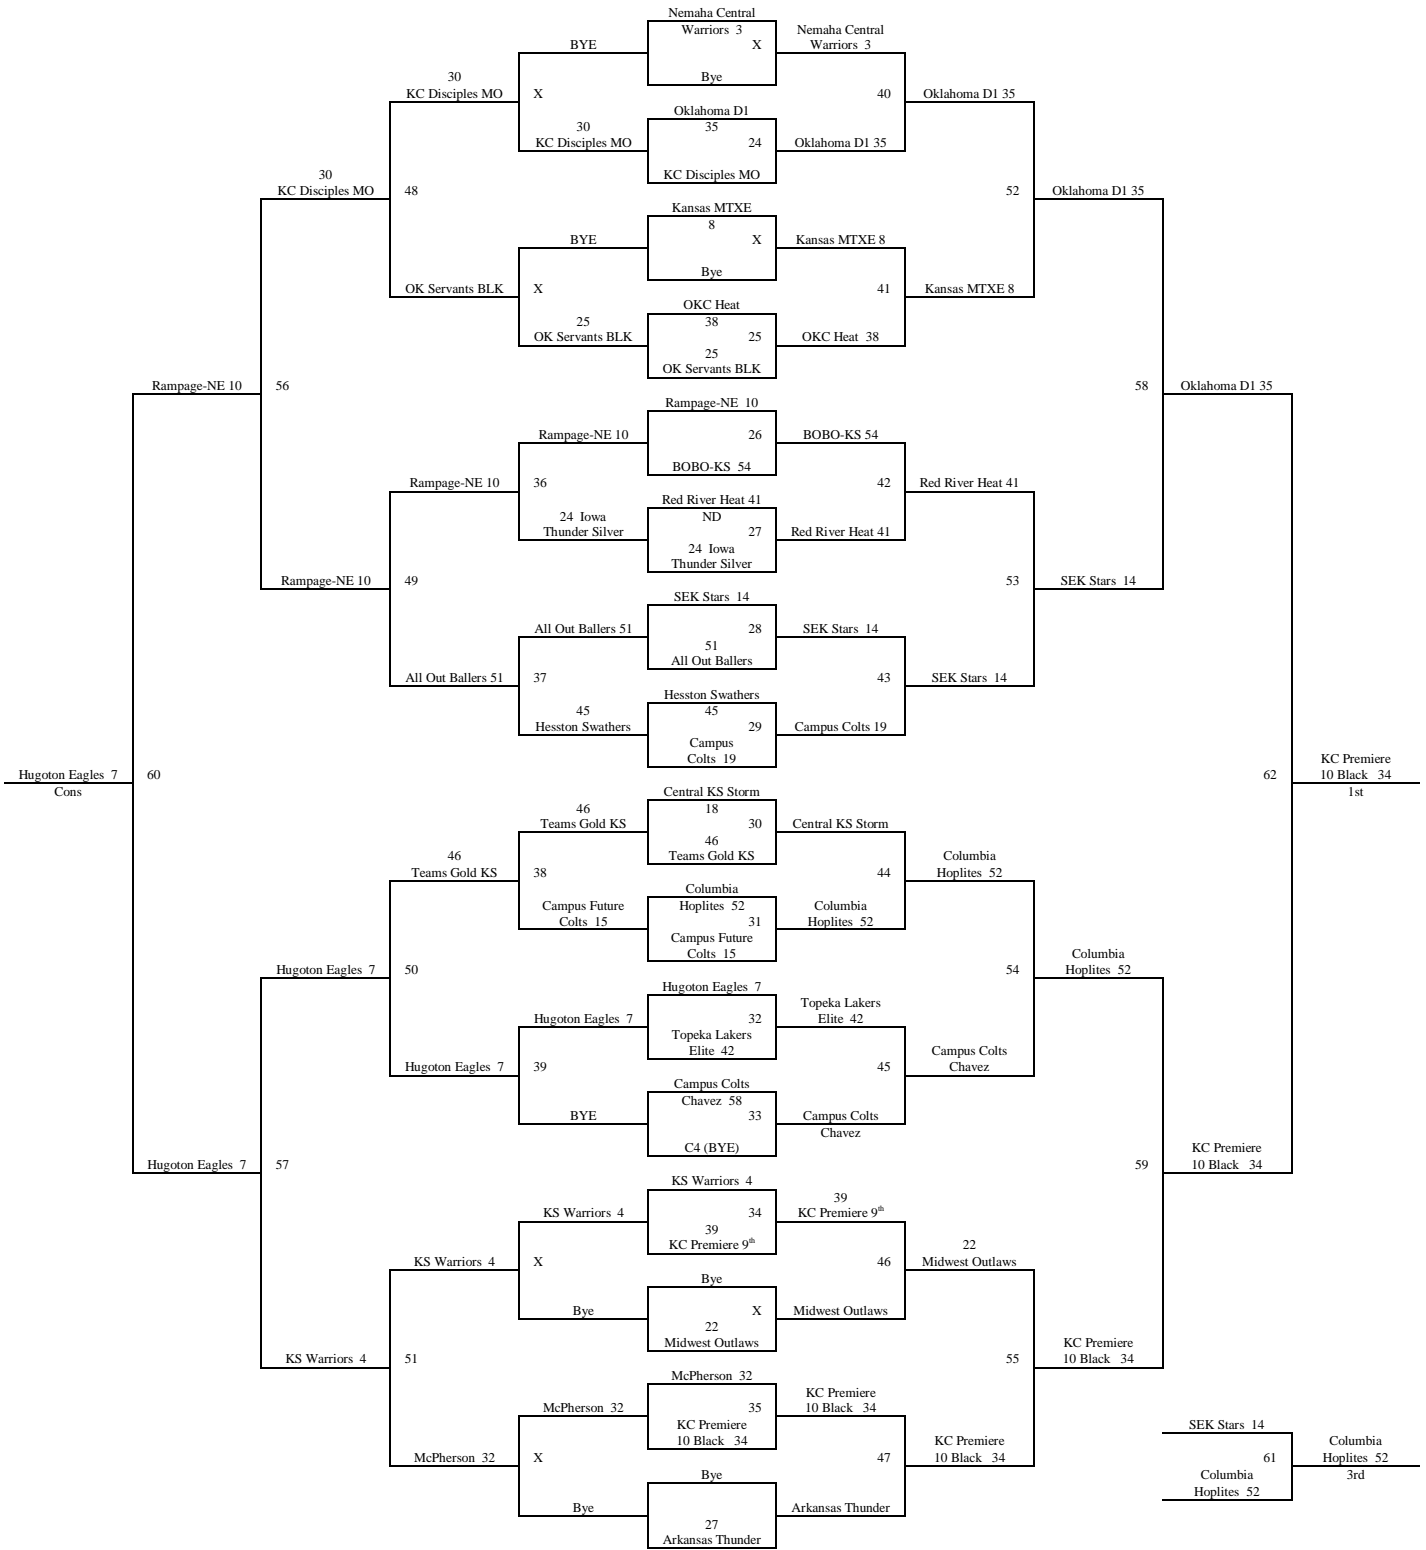

2013 Summer Kickoff
June 7-9, 2013

9th/10th Grade Boys
Bracket B