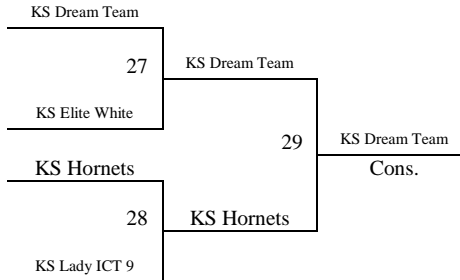

Games played at Maize Middle School, Maize South Middle School and Maize Central Elementary all located in Maize, KS.

Games also played at Circle High School in Towanda, KS

Please visit www.mayb.com to ensure you are looking at the most up to date schedule!

2013 Summer Kickoff
June 7-9, 2013

**9/10th Grade Girls – Cont.
Bracket A**

2013 Summer Kickoff
June 7-9, 2013

9/10th Grade Girls – Cont.
Bracket B

BYE

Bracket B Consolation

2013 Summer Kickoff
June 7-9, 2013