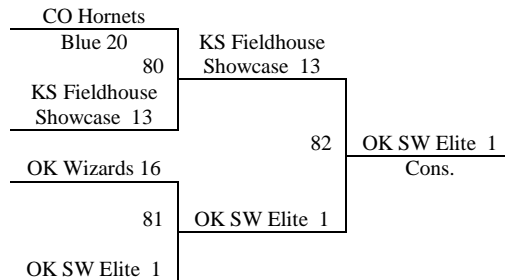

Bracket A - Consolation