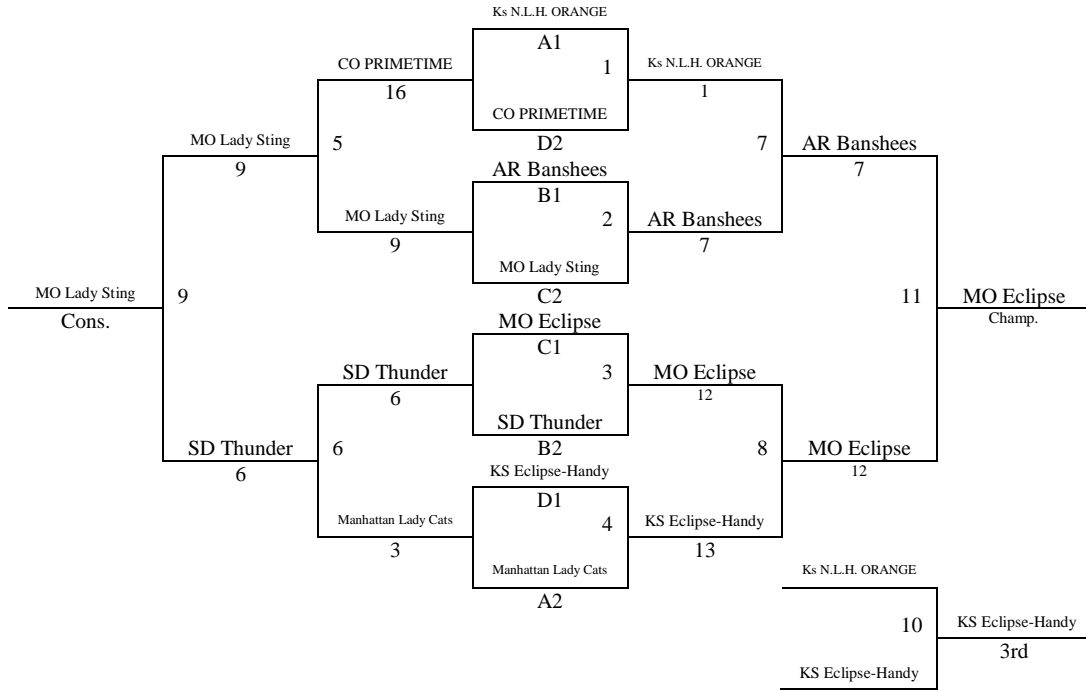

2013 Summer Kickoff
June 7-9, 2013

**8th Grade Girls
Bracket A**