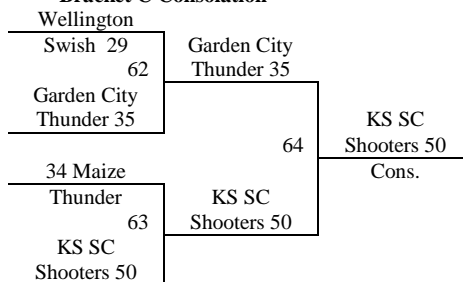

Bracket C Consolation