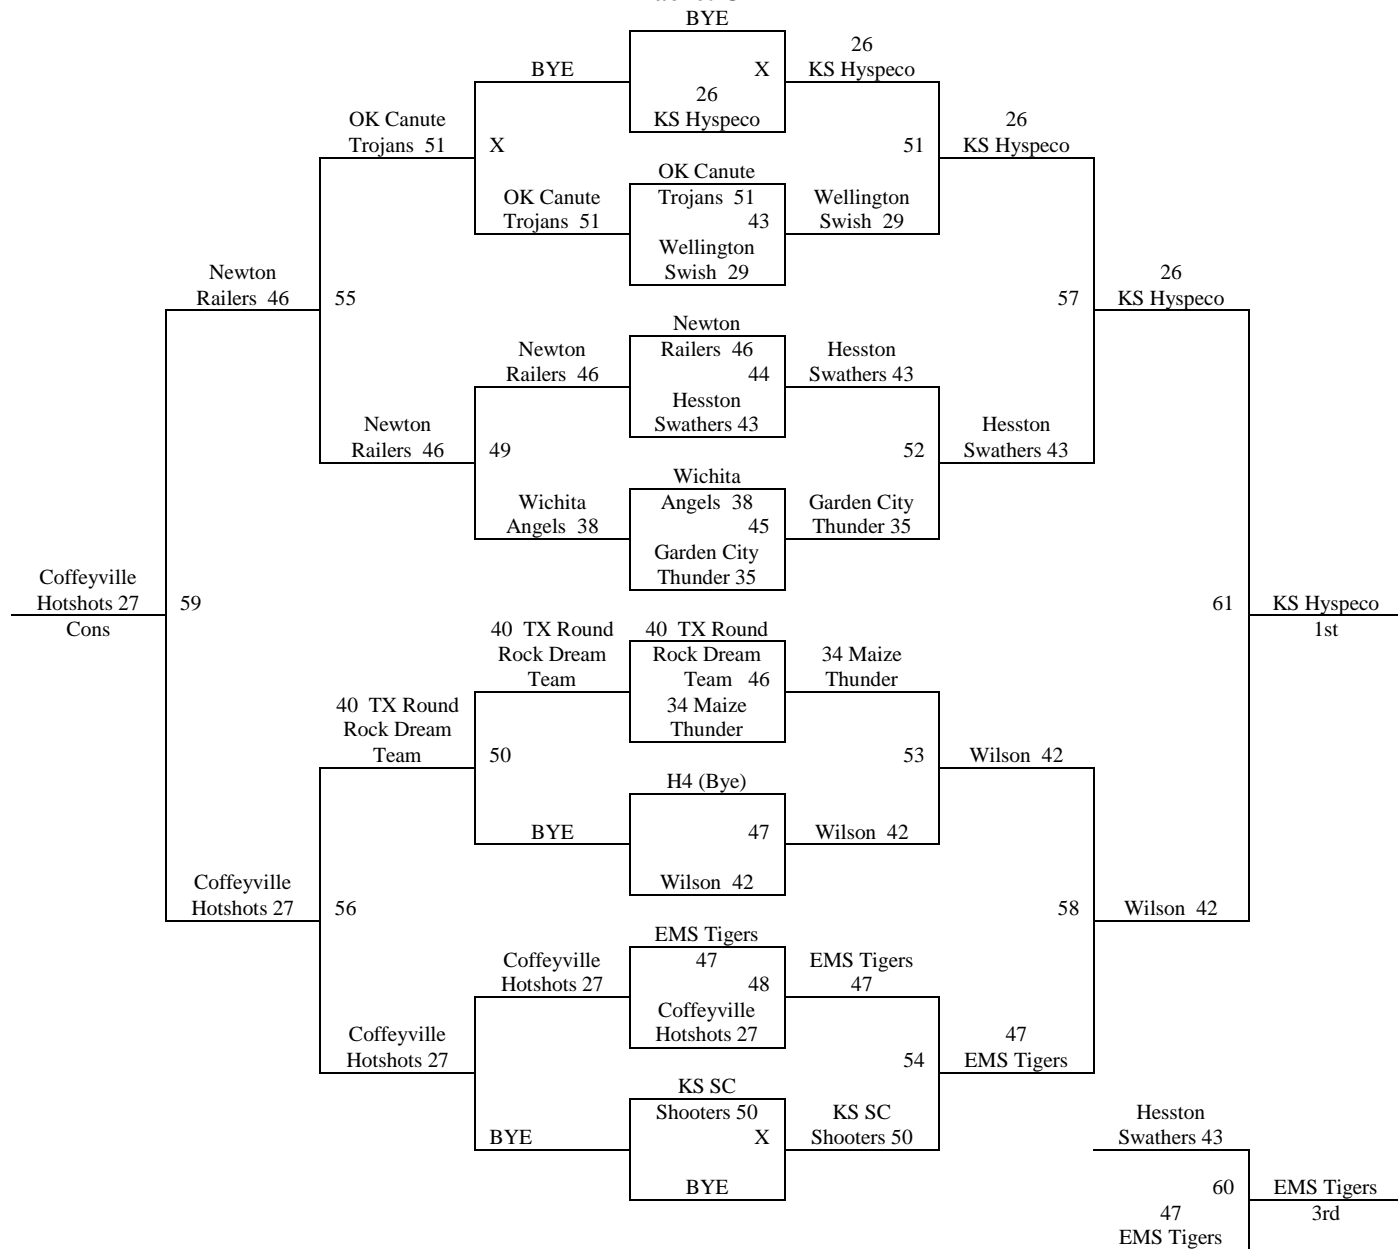

2013 Summer Kickoff
June 7-9, 2013

8th Grade Boys – Cont.
Bracket C