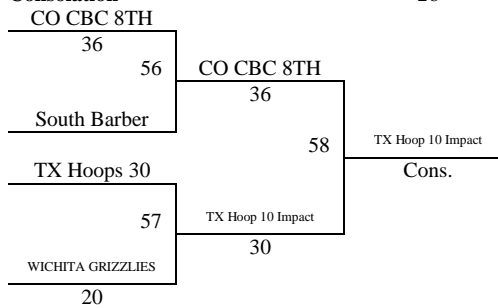

Games played at Maize High School, Maize Middle School, and Maize Elementary School in Maize, KS
Please visit www.mayb.com to ensure you are looking at the most up to date schedule!

2013 Summer Kickoff
June 7-9, 2013

**8th Grade Girls
Bracket A**

2013 Summer Kickoff
June 7-9, 2013

8th Grade Girls
Bracket C

Bracket C - Consolation

Gym Directions 2013

PLEASE ALLOW PLENTY OF TRAVEL TIME TO YOUR FIRST GAME; ROAD CONSTRUCTION MAY SLOW DOWN TRAVEL.