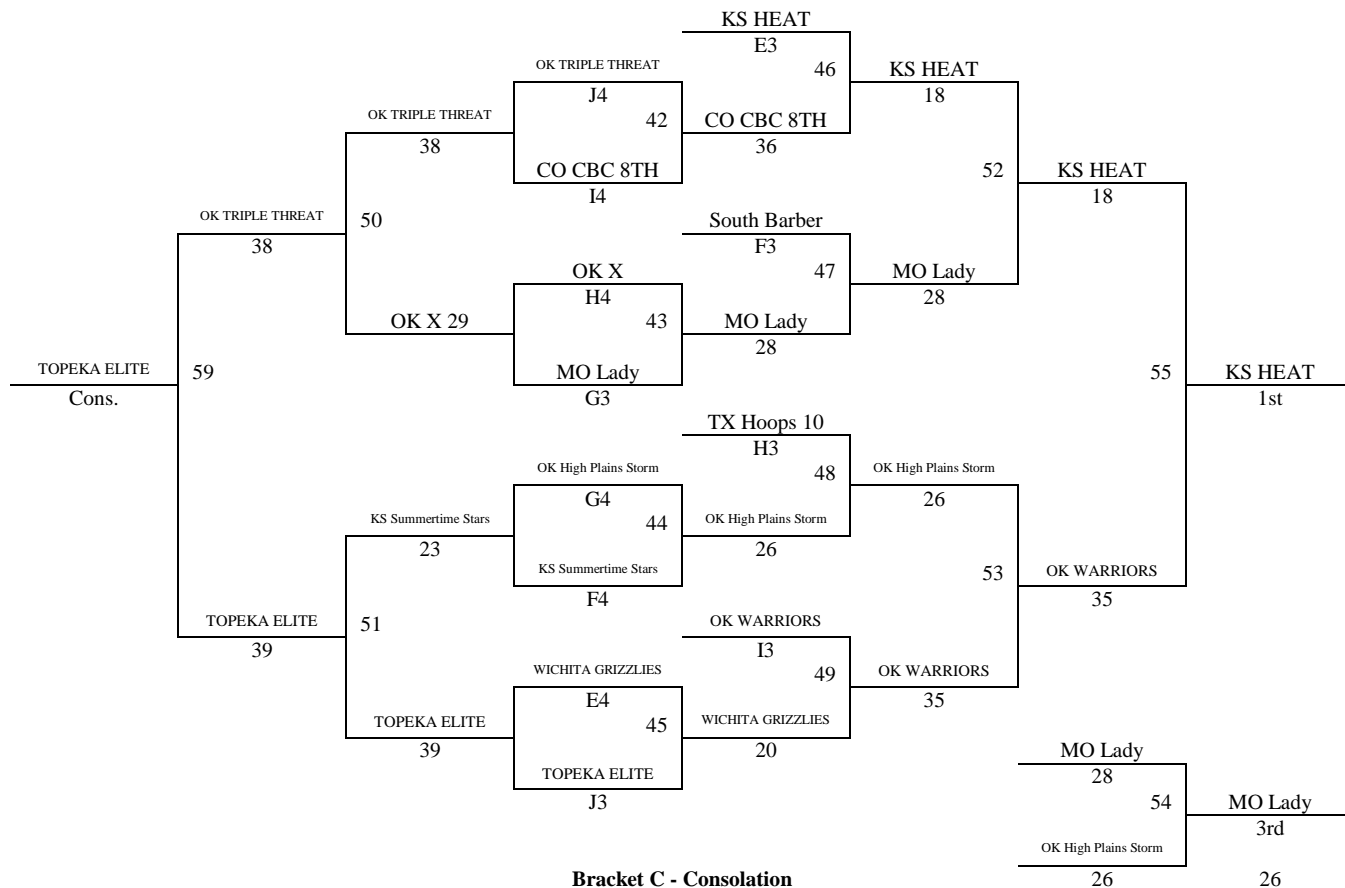

2013 Summer Kickoff
June 7-9, 2013

8th Grade Girls
Bracket C