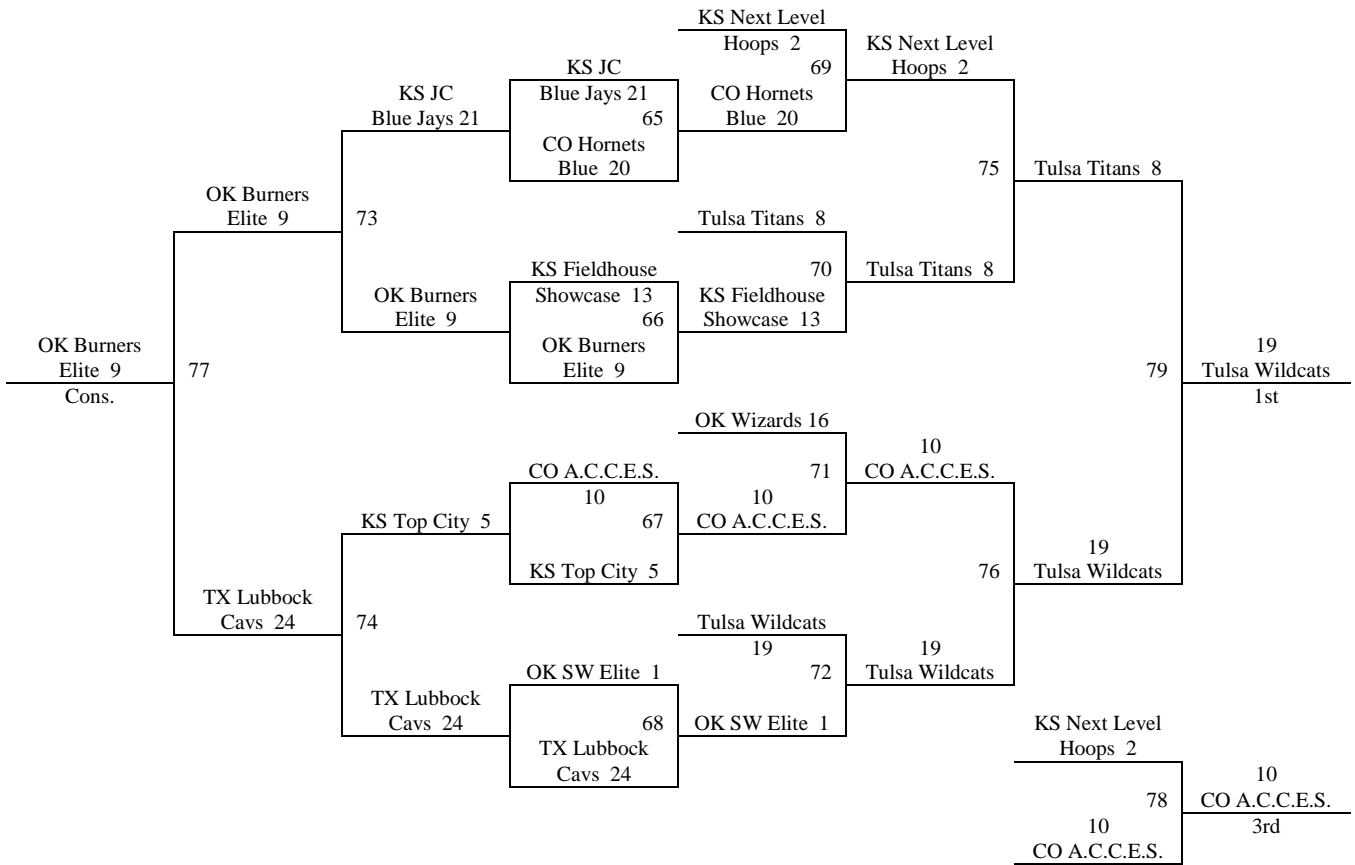

2013 Summer Kickoff
June 7-9, 2013

**8th Grade Boys
Bracket A**