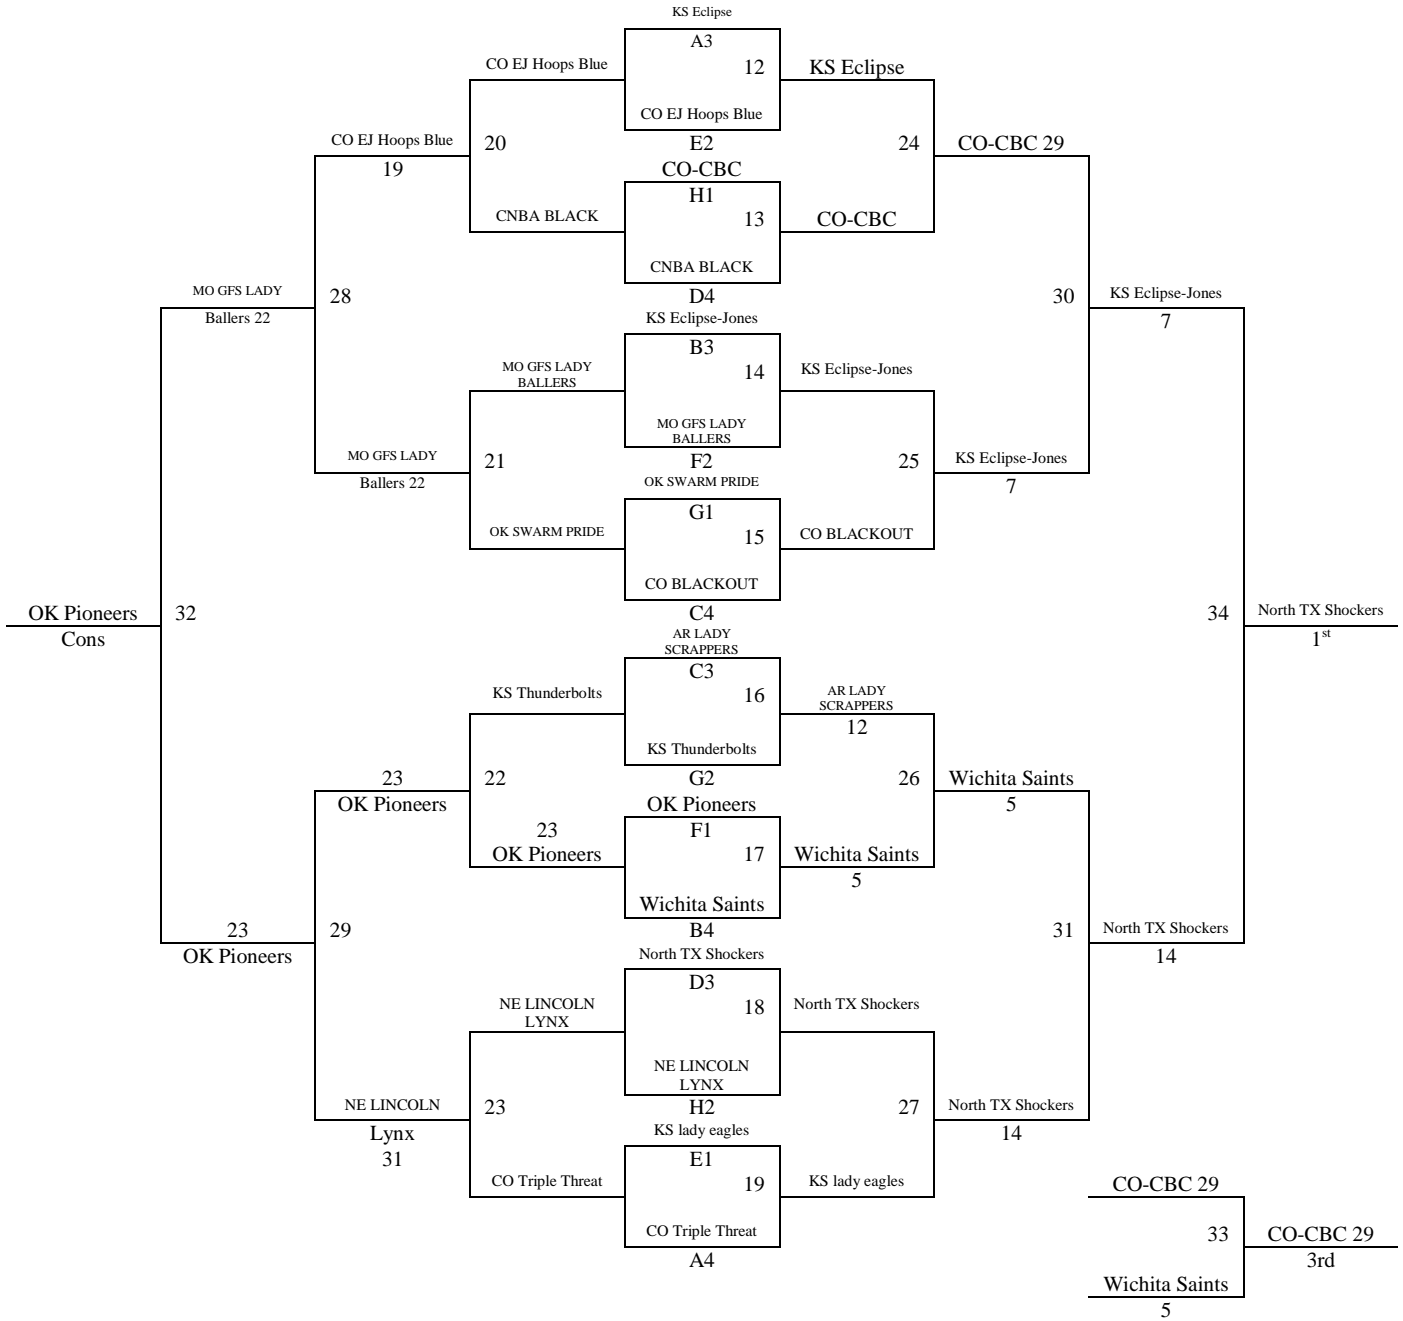

2013 Summer Kickoff
June 7-9, 2013

**7th Grade Girls
Bracket B**