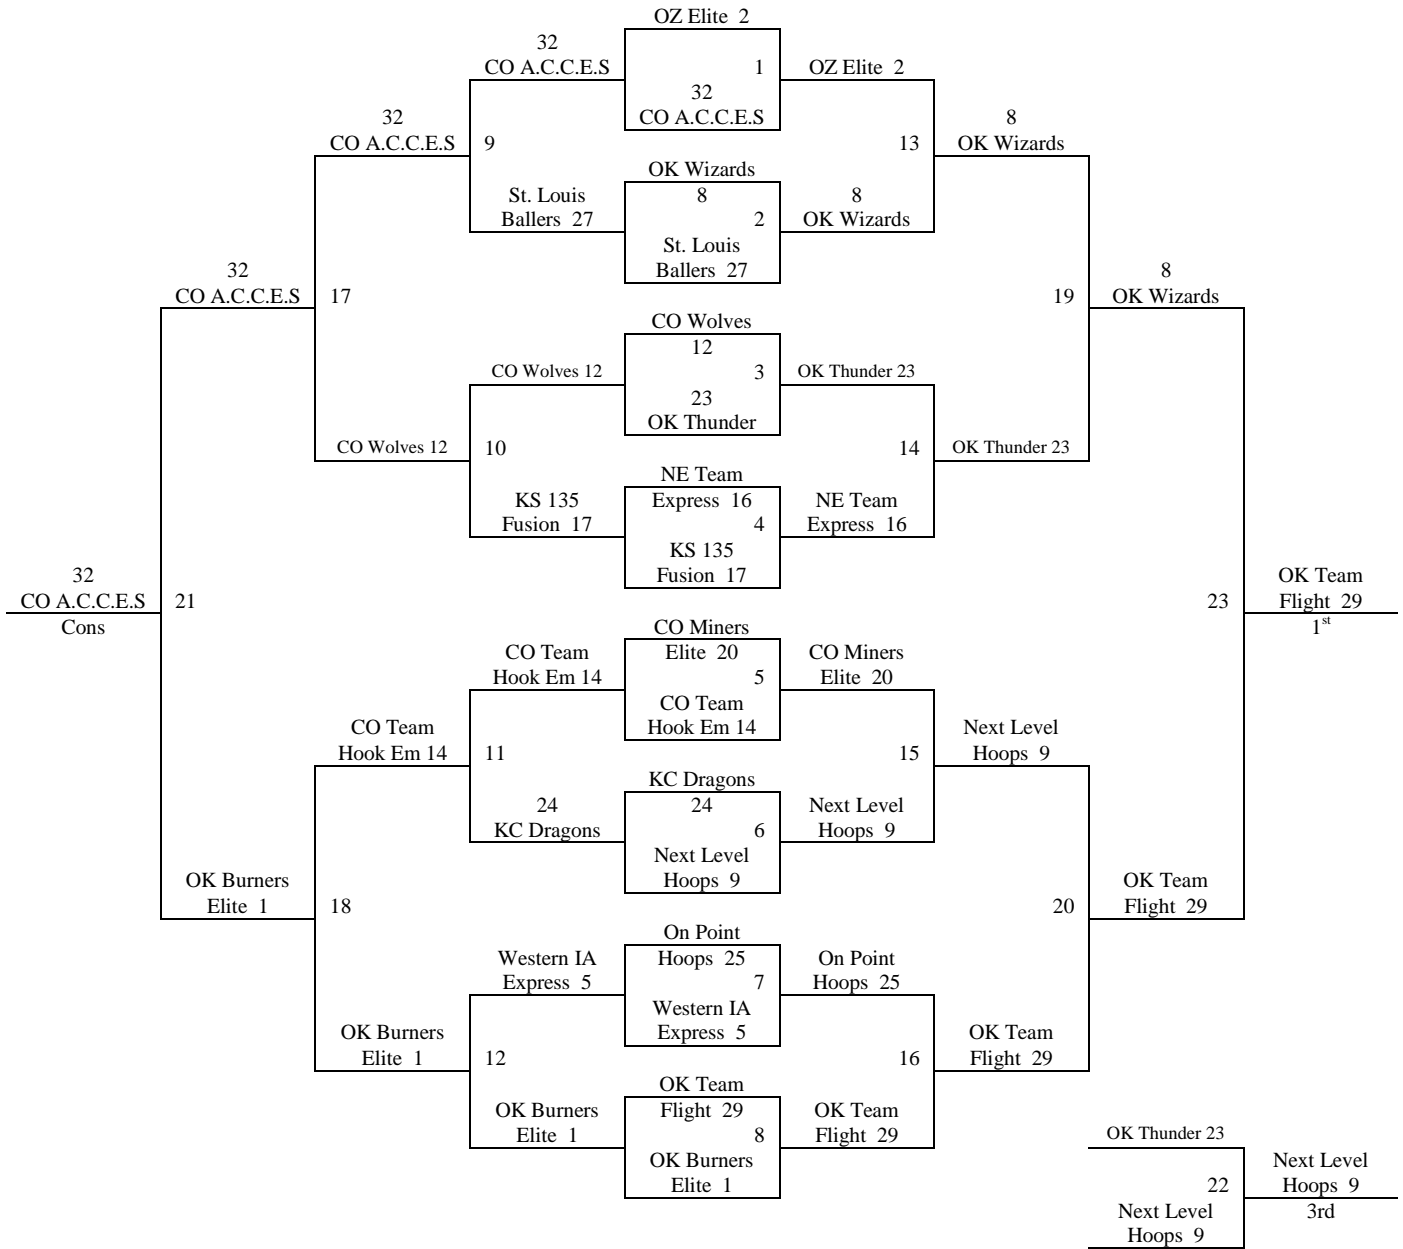

2013 Summer Kickoff
June 7-9, 2013

**7th Grade Boys
Bracket A**