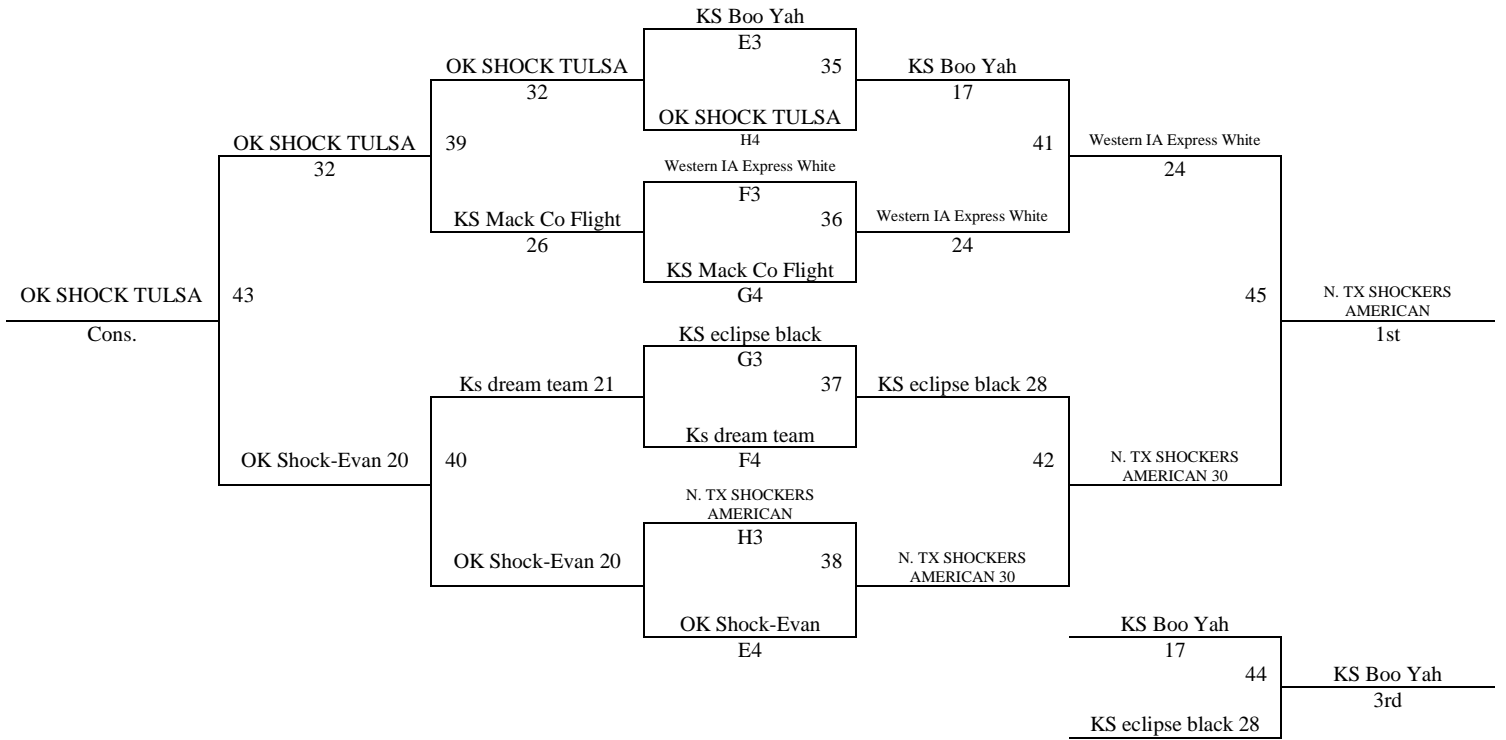

2013 Summer Kickoff
June 7-9, 2013

**7th Grade Girls
Bracket C**