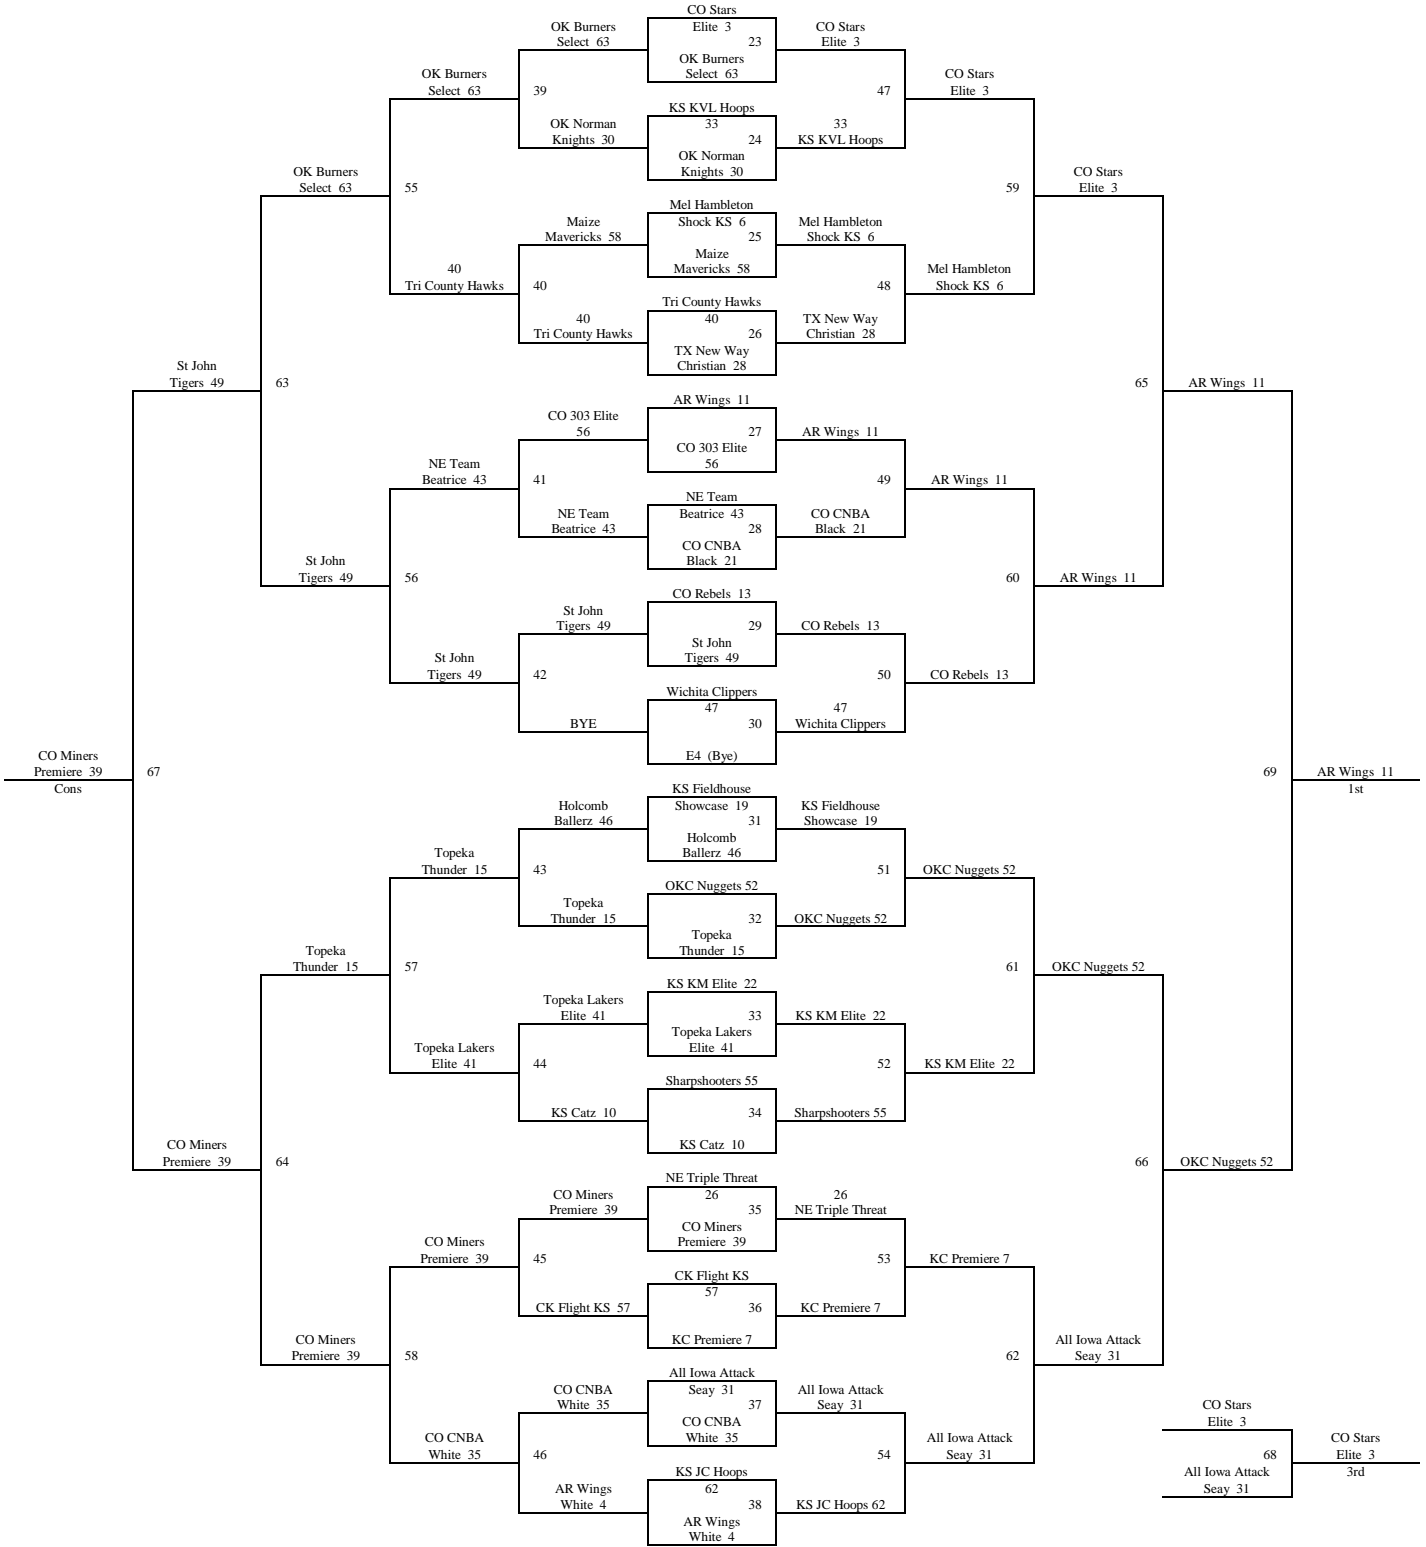

Please visit www.mayb.com to ensure you are looking at the most up to date schedule!

2013 Summer Kickoff
June 7-9, 2013

**7th Grade Boys
Bracket A**

2013 Summer Kickoff
June 7-9, 2013

7th Grade Boys
Bracket B