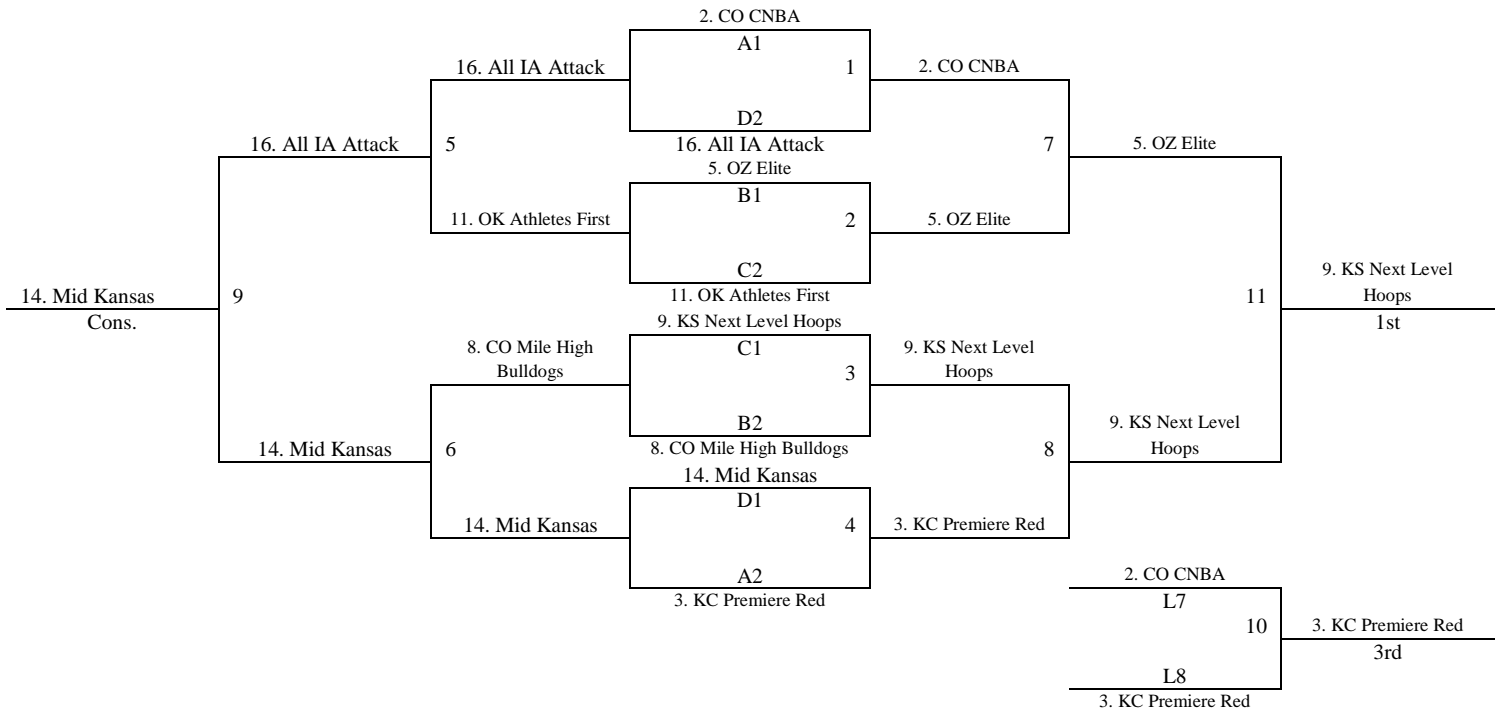

2013 Summer Kickoff
June 7-9, 2013

**6th Grade Boys
Bracket A**