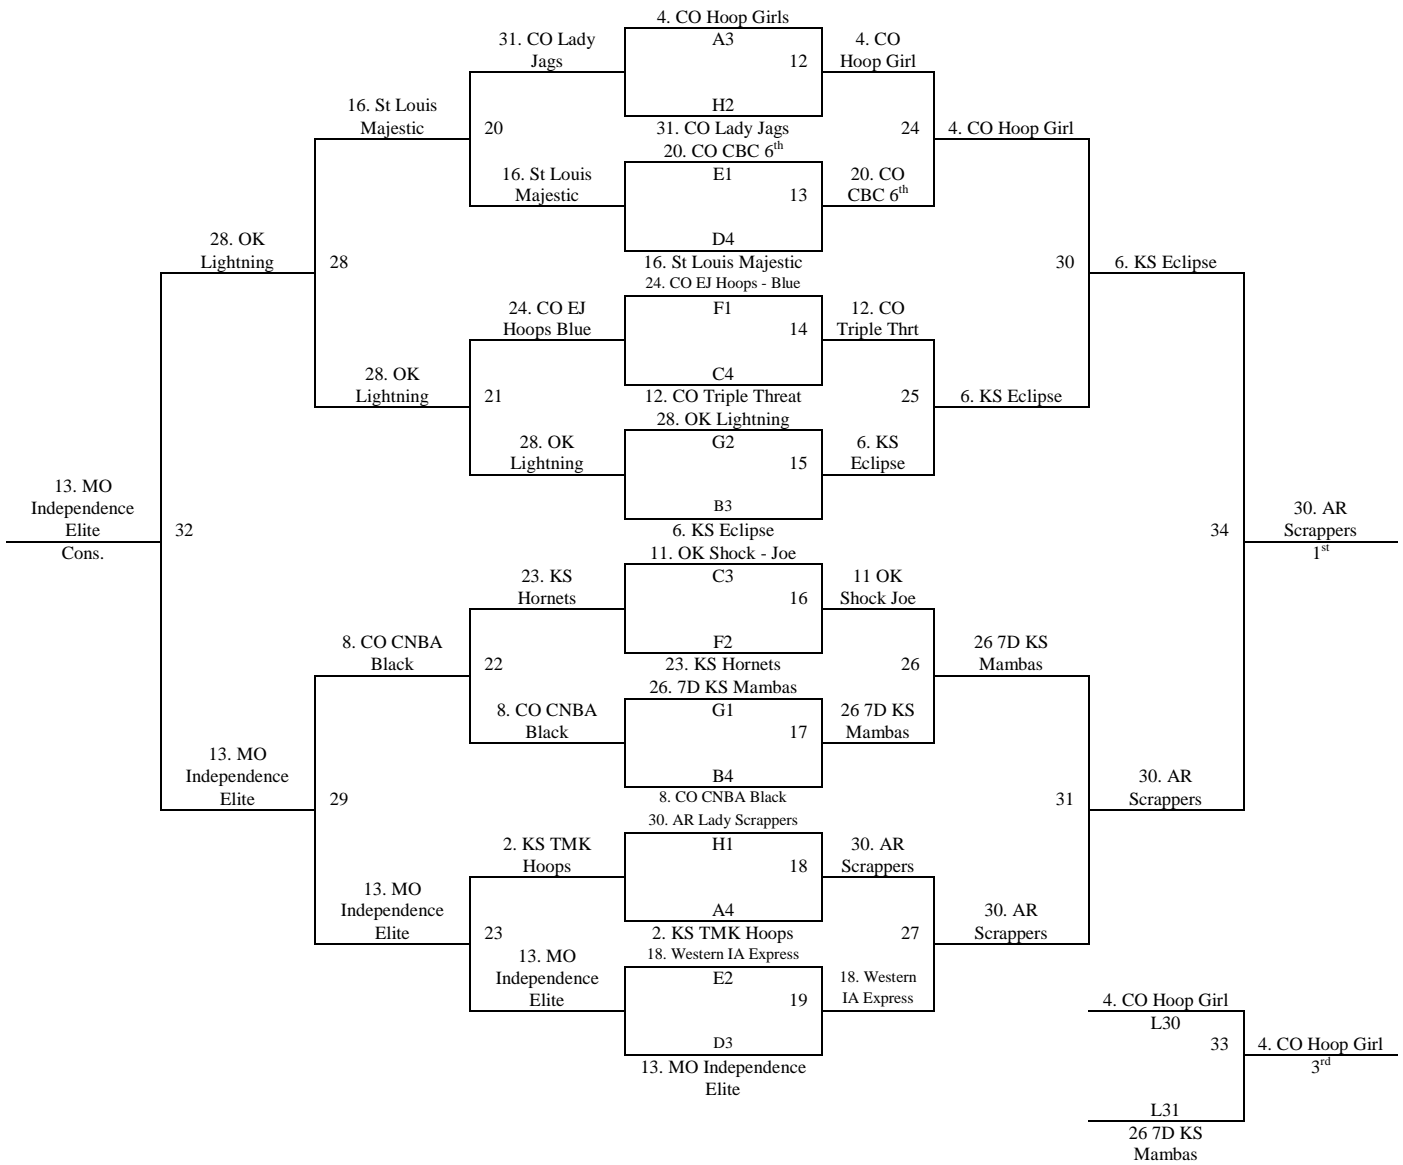

2013 Summer Kickoff
June 7-9, 2013

6th Grade Girls

Bracket B