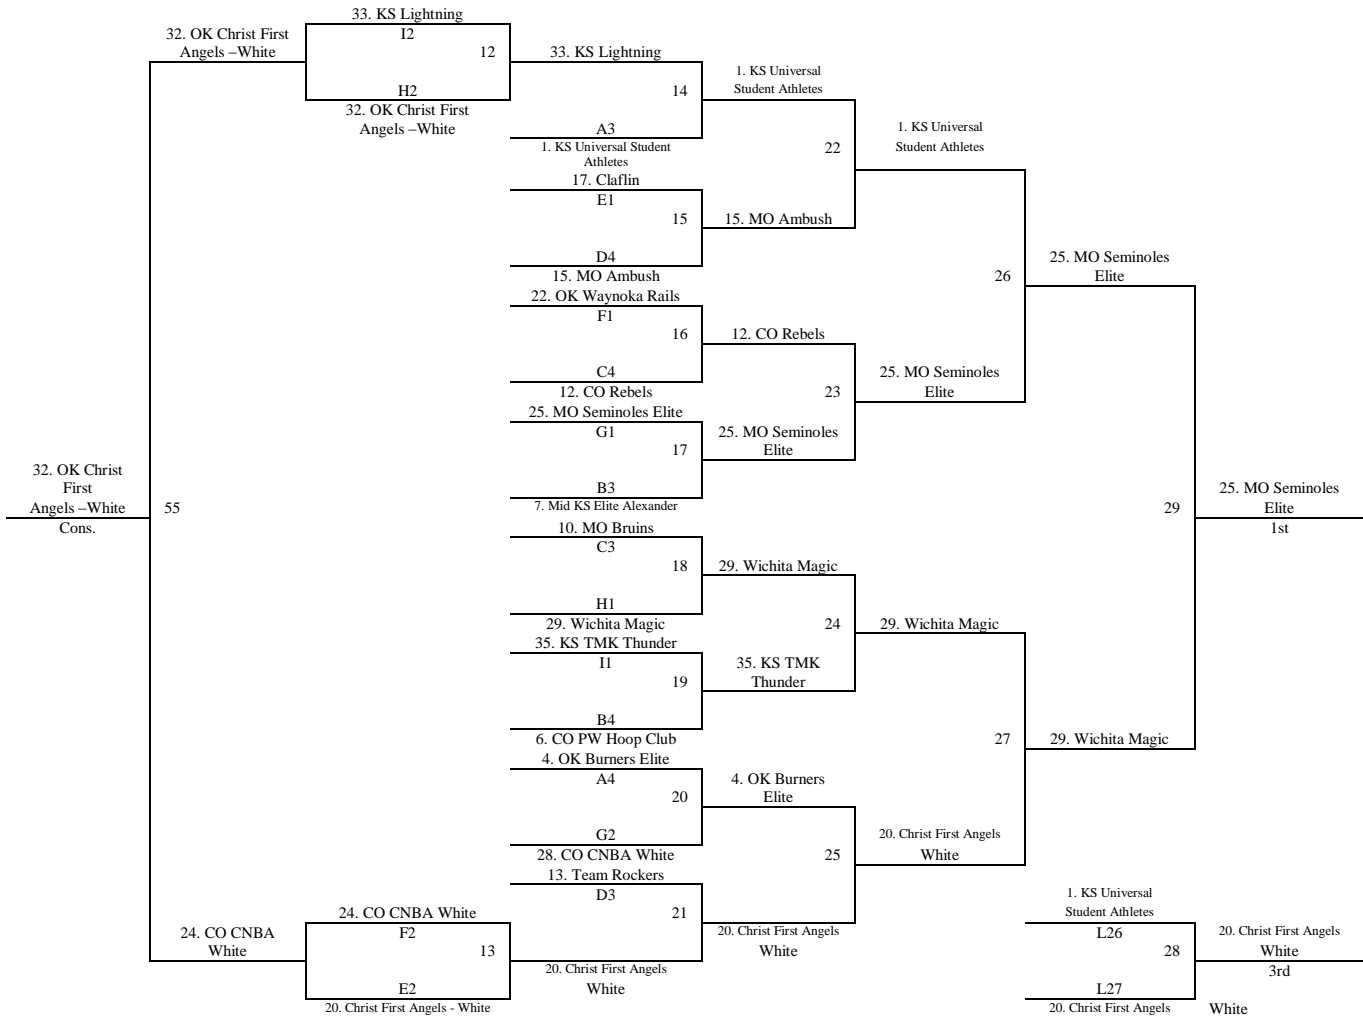

2013 Summer Kickoff
June 7-9, 2013

**6th Grade Boys
Bracket B**