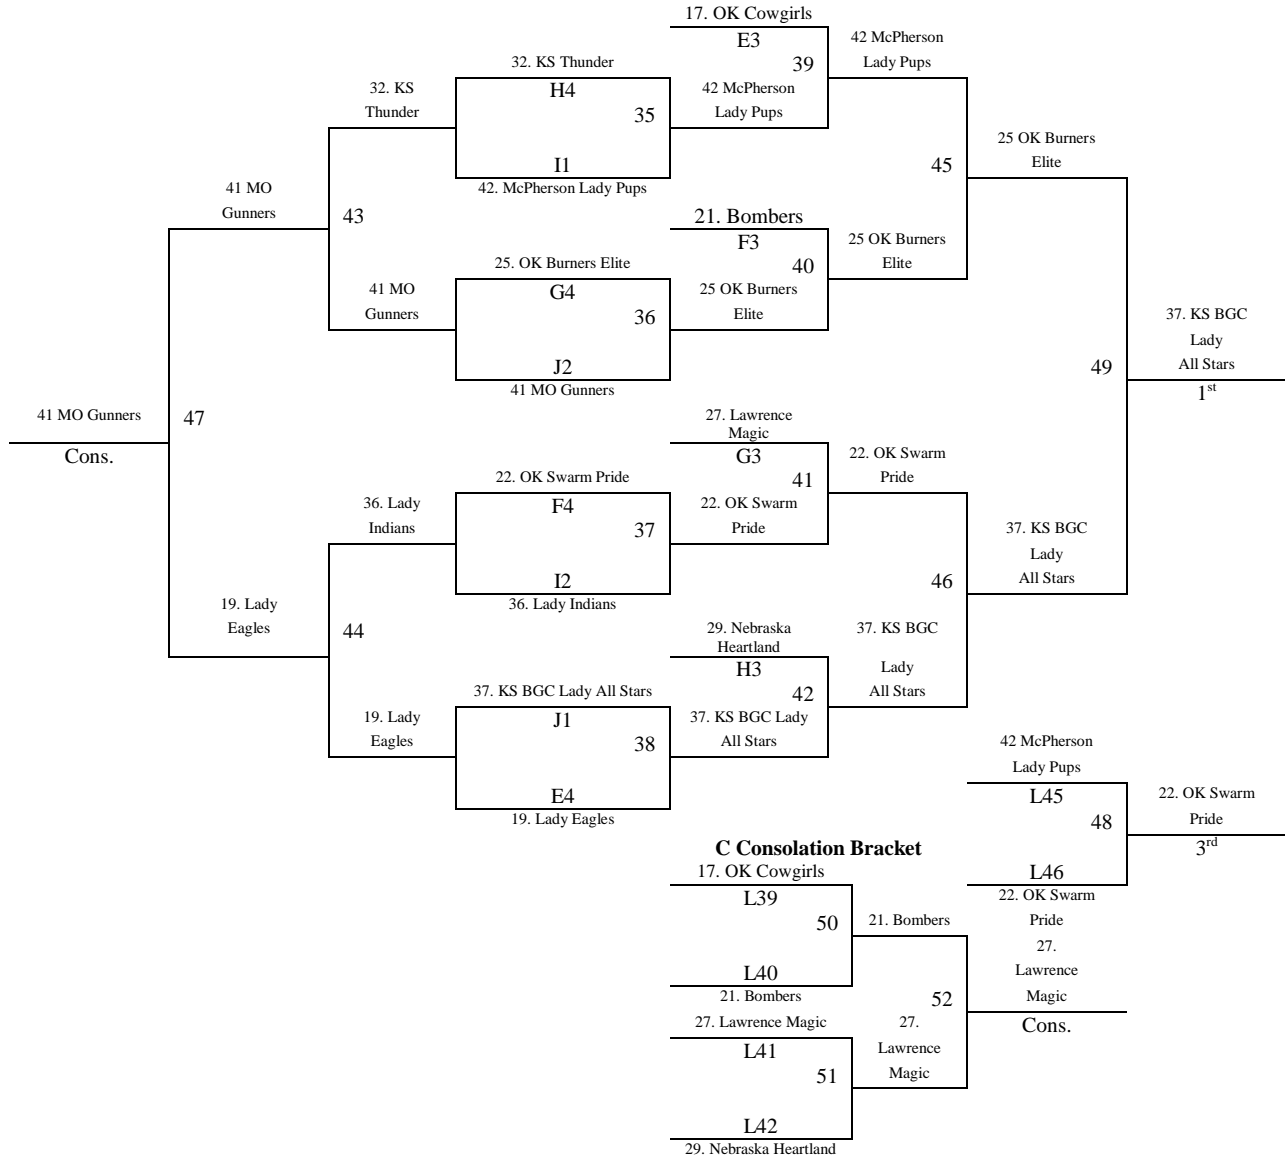

2013 Summer Kickoff
June 7-9, 2013

**6th Grade Girls – Cont.
Bracket C**