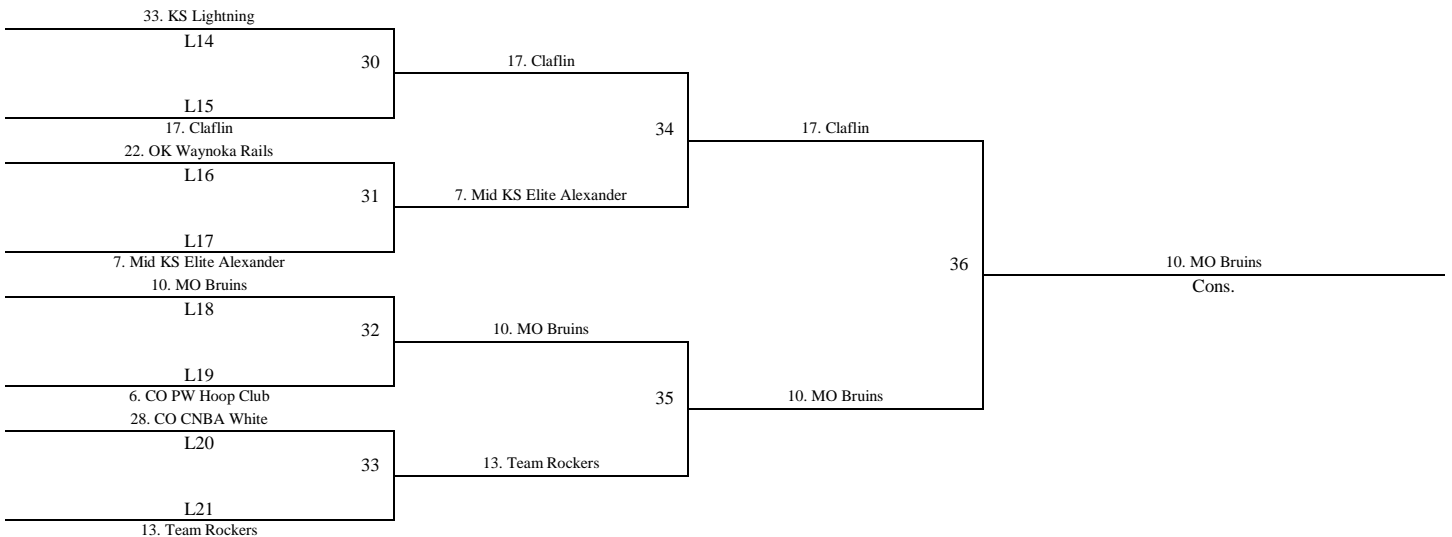

Games will be played at Farha Sports Complex

Please visit www.mayb.com to ensure you are looking at the most up to date schedule!

28.5 sized basketball will be used in the 6th grade boys division!

2013 Summer Kickoff
June 7-9, 2013

**6th Grade Boys
Bracket A**

2013 Summer Kickoff
June 7-9, 2013

**6th Grade Boys
Bracket B**

**6th Grade Boys
Bracket B - Consolation**

2013 Summer Kickoff
June 7-9, 2013

6th Grade Girls

Pool A	W	L	Pool B	W	L	Pool C	W	L
1. CO EJ Hoops - Black	I	II	5. OK Swish	II	I	9. KS Huskies Blue	II	I
2. KS TMK Hoops	I	II	6. KS Eclipse	I	II	10. OK Swarm Elite	III	
3. OK Shockers	III		7. KS Lady Magic	III		11. OK Shock - Joe	I	II
4. CO Hoop Girls	I	II	8. CO CNBA Black		III	12. CO Triple Threat		III

Pool D	W	L	Pool E	W	L	Pool F	W	L
13. MO Independence Elite	I	II	17. OK Cowgirls	I	II	21. Bombers	I	II
14. OKC Ravens	II	I	18. Western IA Express	II	I	22. OK Swarm Pride		III
15. MN Stars	III		19. Lady Eagles		III	23. KS Hornets	II	I
16. St. Louis Majestics		III	20. CO CBC 6th	III		24. CO EJ Hoops - Blue	III	