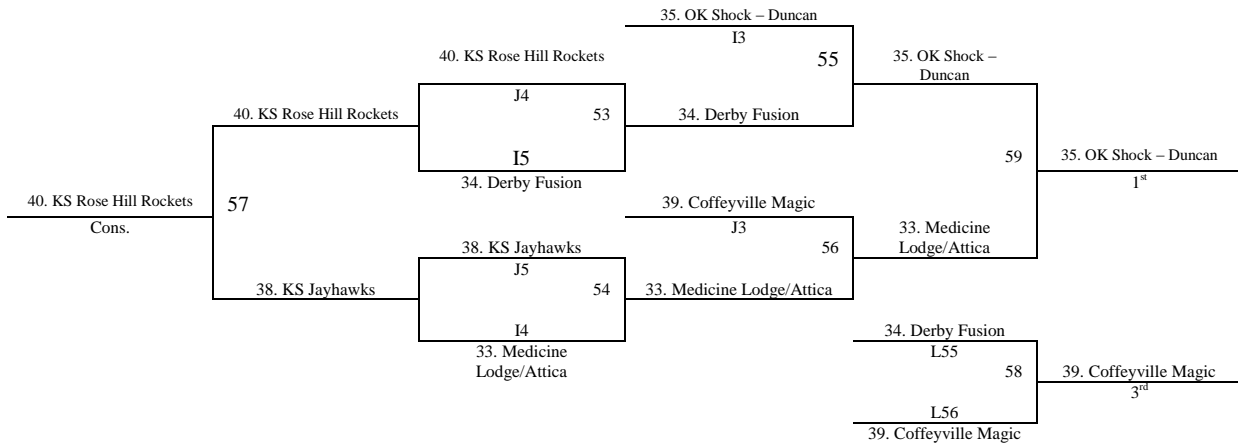

2013 Summer Kickoff
June 7-9, 2013

**6th Grade Girls – Cont.
Bracket C**

Bracket D