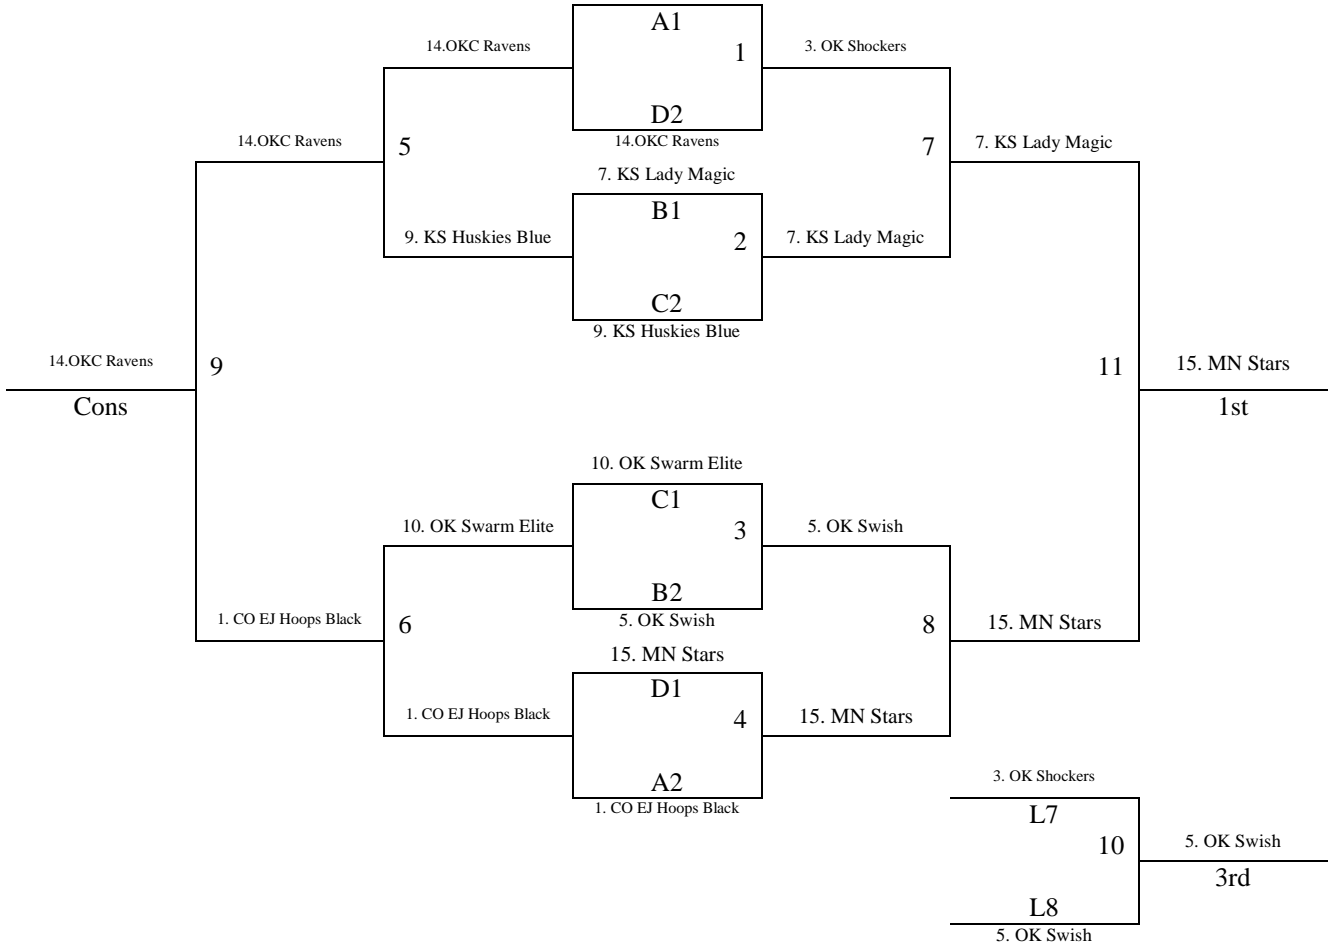

2013 Summer Kickoff
June 7-9, 2013

6th Grade Girls

Bracket A

3. OK Shockers