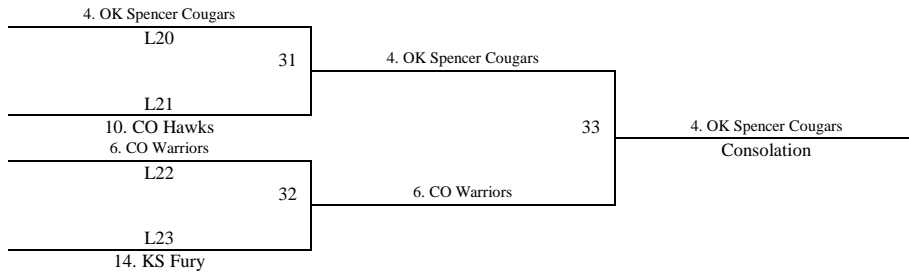

Bracket B – Consolation