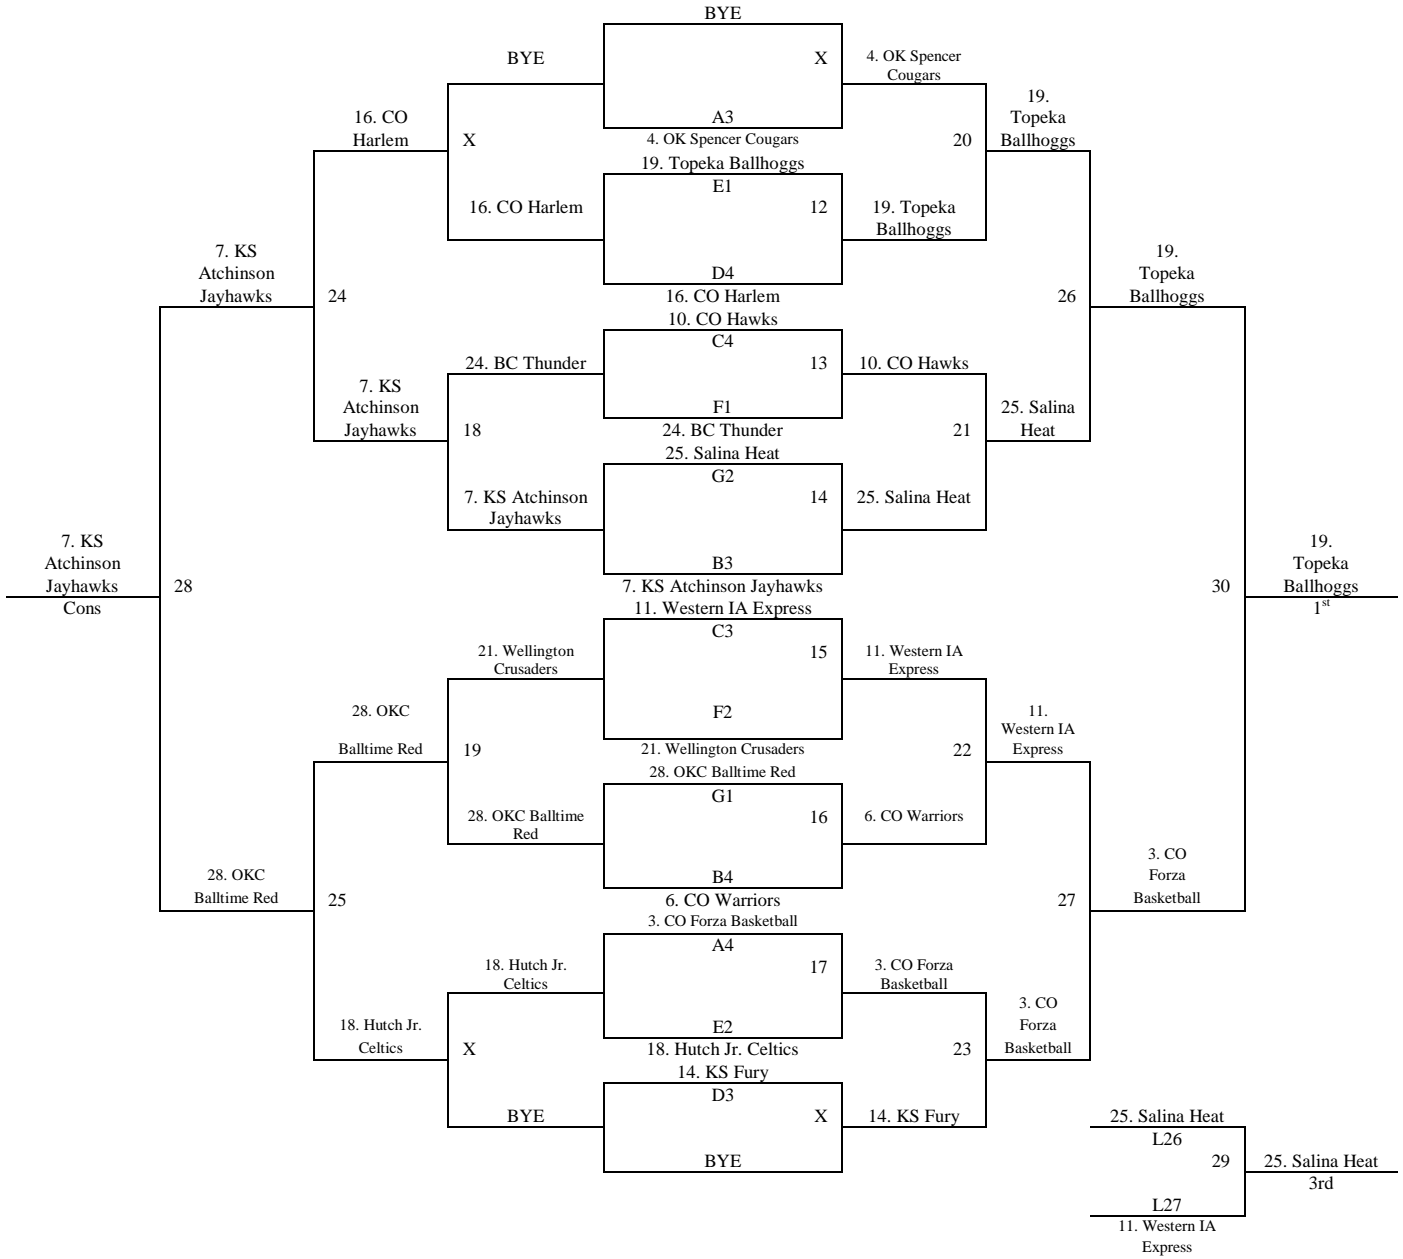

2013 Summer Kickoff June 7-9, 2013

5th Grade Boys Bracket B