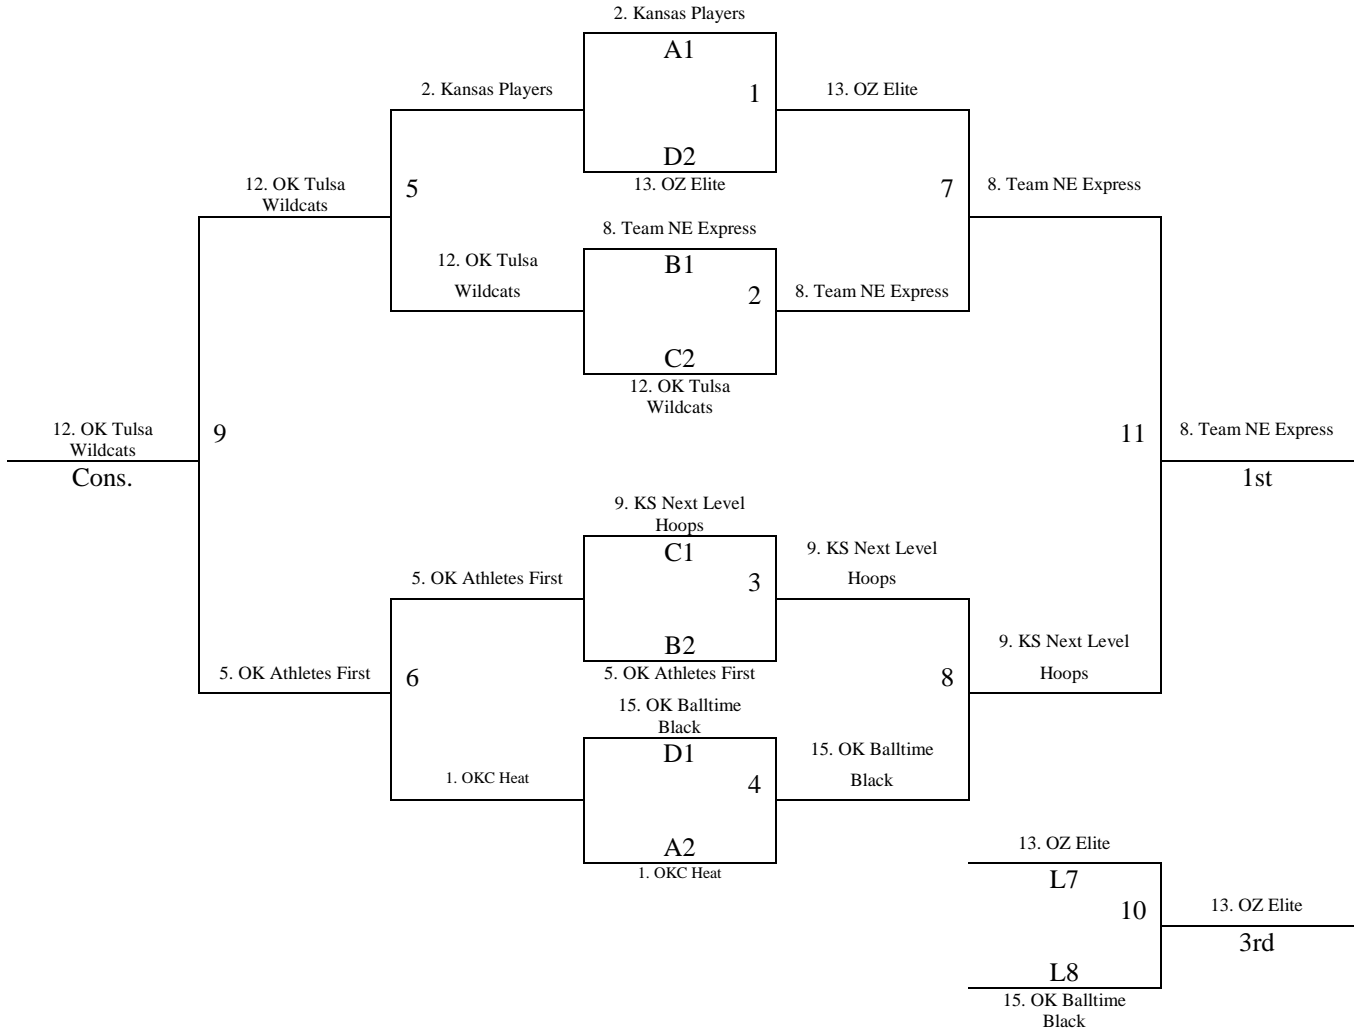

**2013 Summer Kickoff
June 7-9, 2013**

**5th Grade Boys
Bracket A**