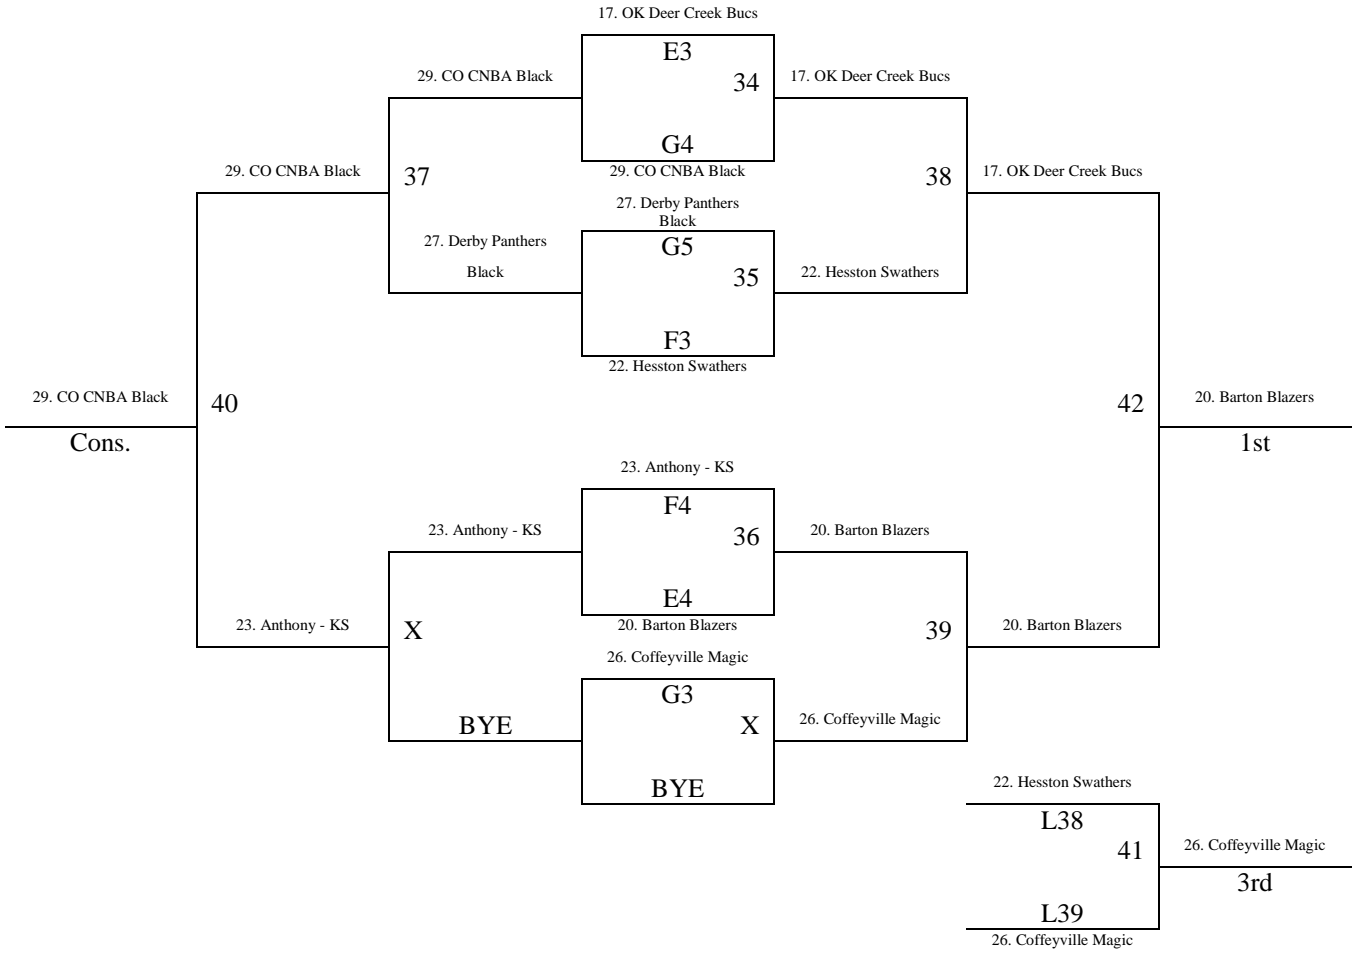

**2013 Summer Kickoff
June 7-9, 2013**

**5th Grade Boys
Bracket C**

**2013 Summer Kickoff
June 7-9, 2013**

5th Grade Girls

Pool A	W	L	Pool B	W	L	Pool C	W	L
1. KS Aftershock	I	II	5. KS Dream Team	III		9. OK Hustle		III
2. OK Swarm Elite	II	I	6. OK Shock - Joe	I	II	10. MO Eclipse Red	III	
3. CO Triple Threat		III	7. CO CBC 5th	II	I	11. Wichita Crush	I	II
4. OK Lady Bombers	III		8. Western IA Express		III	12. CO EJ Hoops Black	II	I

Pool D	W	L	Pool E	W	L	Pool F	W	L
13. Sedgwick Cardinals		III	17. McPherson Lady Pups	I	II	21. KS Huskies		III
14. Derby Panthers	II	I	18. OK Shock - Scott	II	I	22. OK Sting	II	I
15. OK Select	I	II	19. NE Heartland	III		23. Lady Panthers Elite	II	I
16. OK Federal Lady Ballerz	III		20. CO EJ Hoops Blue		III	24. Eclipse – Davidson	II	I

All Games played at Halstead HS and Halstead MS.
The top 2 teams in pools A-C to Bracket A. Others to Bracket B.
The top 2 teams in pools D-F to Bracket B. Others to Bracket C.
Tie Breaker – 2 way – Head to Head; 3 way – Coin Flip

Friday	Hal HS 1	Hal HS 2	Hal MS 1
3:15	5-6	9-10	-
4:20	6-8	11-12	-
5:25	17-18	19-20	-
6:30	5-8	6-7	-
7:35	9-11	10-12	-
8:40	17-19	18-20	-
9:45	13-14	15-16	-
Saturday	Hal HS 1	Hal HS 2	Hal MS 1
8:00	1-2	3-4	-
9:05	21-22	23-24	-
10:10	5-7	1-3	-
11:15	13-15	2-4	-
12:20	14-16	7-8	-
1:25	9-12	10-11	-
2:30	17-20	18-19	-
3:35	21-23	22-24	-
4:40	1-4	2-3	-
5:45	13-16	14-15	-
6:50	21-24	22-23	G1
7:55	G9	G11	G2
9:00	G8	G10	G26
10:00	G27	-	-
Sunday	Hal HS 1	Hal HS 2	Hal MS 1
8:00	G16	G17	G13
9:05	G14	G15	G12
10:10	G3	G4	G5
11:15	-	-	G30
12:20	G28	G29	G20
1:25	G23	G24	-
2:30	G19	G18	-
3:35	G32	G31	G25
4:40	G7	G6	-
5:45	G22	G21	-

Games played at Halstead High School and Halstead Middle School in Halstead, KS and Hesston College and Hesston Middle School in Hesston, KS.

Please visit www.mayb.com to ensure you are looking at the most up to date schedule!