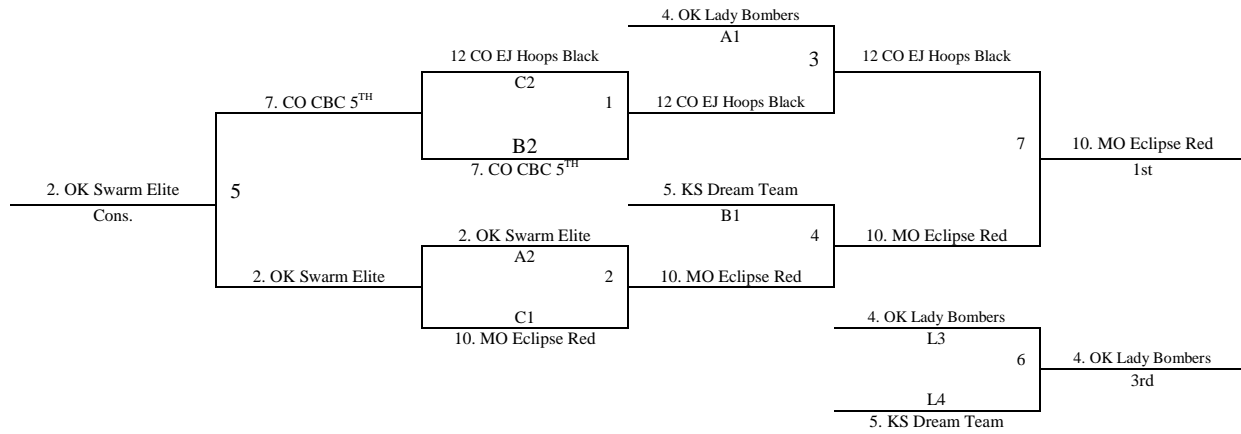

**2013 Summer Kickoff
June 7-9, 2013**

**5th Grade Girls – Cont.
Bracket A**