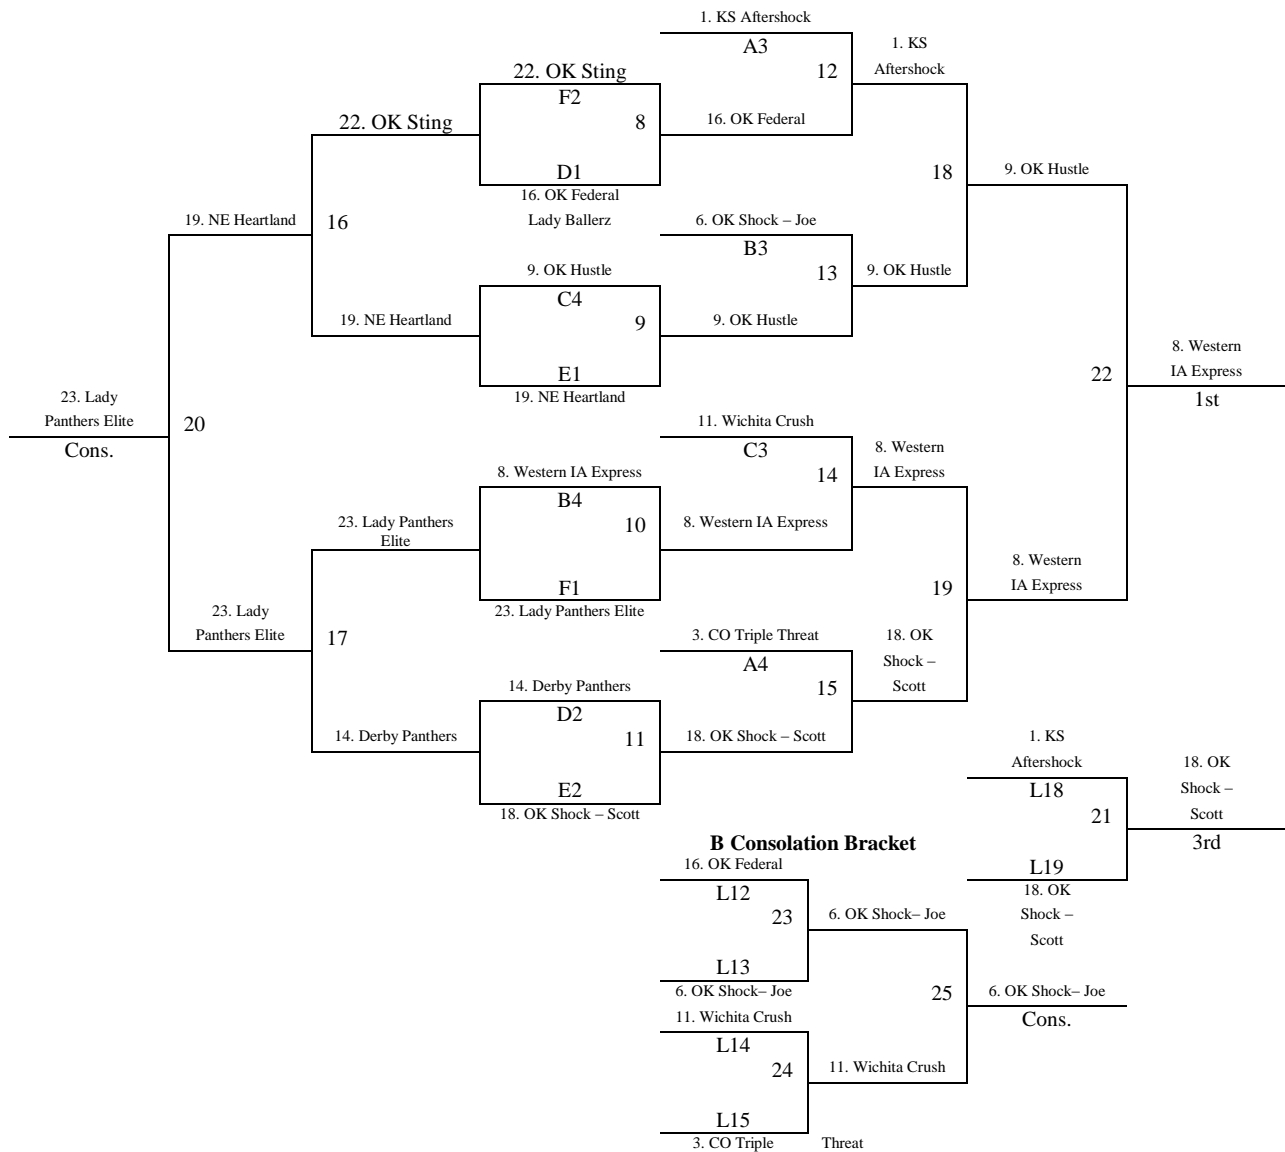

**2013 Summer Kickoff
June 7-9, 2013**

5th Grade Girls

Pool A	W	L	Pool B	W	L	Pool C	W	L
1. KS Aftershock	I	II	5. KS Dream Team	III		9. OK Hustle		III
2. OK Swarm Elite	II	I	6. OK Shock - Joe	I	II	10. MO Eclipse Red	III	
3. CO Triple Threat		III	7. CO CBC 5th	II	I	11. Wichita Crush	I	II
4. OK Lady Bombers	III		8. Western IA Express		III	12. CO EJ Hoops Black	II	I

Pool D	W	L	Pool E	W	L	Pool F	W	L
13. Sedgwick Cardinals		III	17. McPherson Lady Pups	I	II	21. KS Huskies		III
14. Derby Panthers	II	I	18. OK Shock - Scott	II	I	22. OK Sting	II	I
15. OK Select	I	II	19. NE Heartland	III		23. Lady Panthers Elite	II	I
16. OK Federal Lady Ballerz	III		20. CO EJ Hoops Blue		III	24. Eclipse – Davidson	II	I

All Games played at Halstead HS and Halstead MS.
The top 2 teams in pools A-C to Bracket A. Others to Bracket B.
The top 2 teams in pools D-F to Bracket B. Others to Bracket C.
Tie Breaker – 2 way – Head to Head; 3 way – Coin Flip

Friday	Hal HS 1	Hal HS 2	Hal MS 1
3:15	5-6	9-10	-
4:20	6-8	11-12	-
5:25	17-18	19-20	-
6:30	5-8	6-7	-
7:35	9-11	10-12	-
8:40	17-19	18-20	-
9:45	13-14	15-16	-
Saturday	Hal HS 1	Hal HS 2	Hal MS 1
8:00	1-2	3-4	-
9:05	21-22	23-24	-
10:10	5-7	1-3	-
11:15	13-15	2-4	-
12:20	14-16	7-8	-
1:25	9-12	10-11	-
2:30	17-20	18-19	-
3:35	21-23	22-24	-
4:40	1-4	2-3	-
5:45	13-16	14-15	-
6:50	21-24	22-23	G1
7:55	G9	G11	G2
9:00	G8	G10	G26
10:00	G27	-	-
Sunday	Hal HS 1	Hal HS 2	Hal MS 1
8:00	G16	G17	G13
9:05	G14	G15	G12
10:10	G3	G4	G5
11:15	-	-	G30
12:20	G28	G29	G20
1:25	G23	G24	-
2:30	G19	G18	-
3:35	G32	G31	G25
4:40	G7	G6	-
5:45	G22	G21	-

Games played at Halstead High School and Halstead Middle School in Halstead, KS and Hesston College and Hesston Middle School in Hesston, KS.

Please visit www.mayb.com to ensure you are looking at the most up to date schedule!

Bracket B