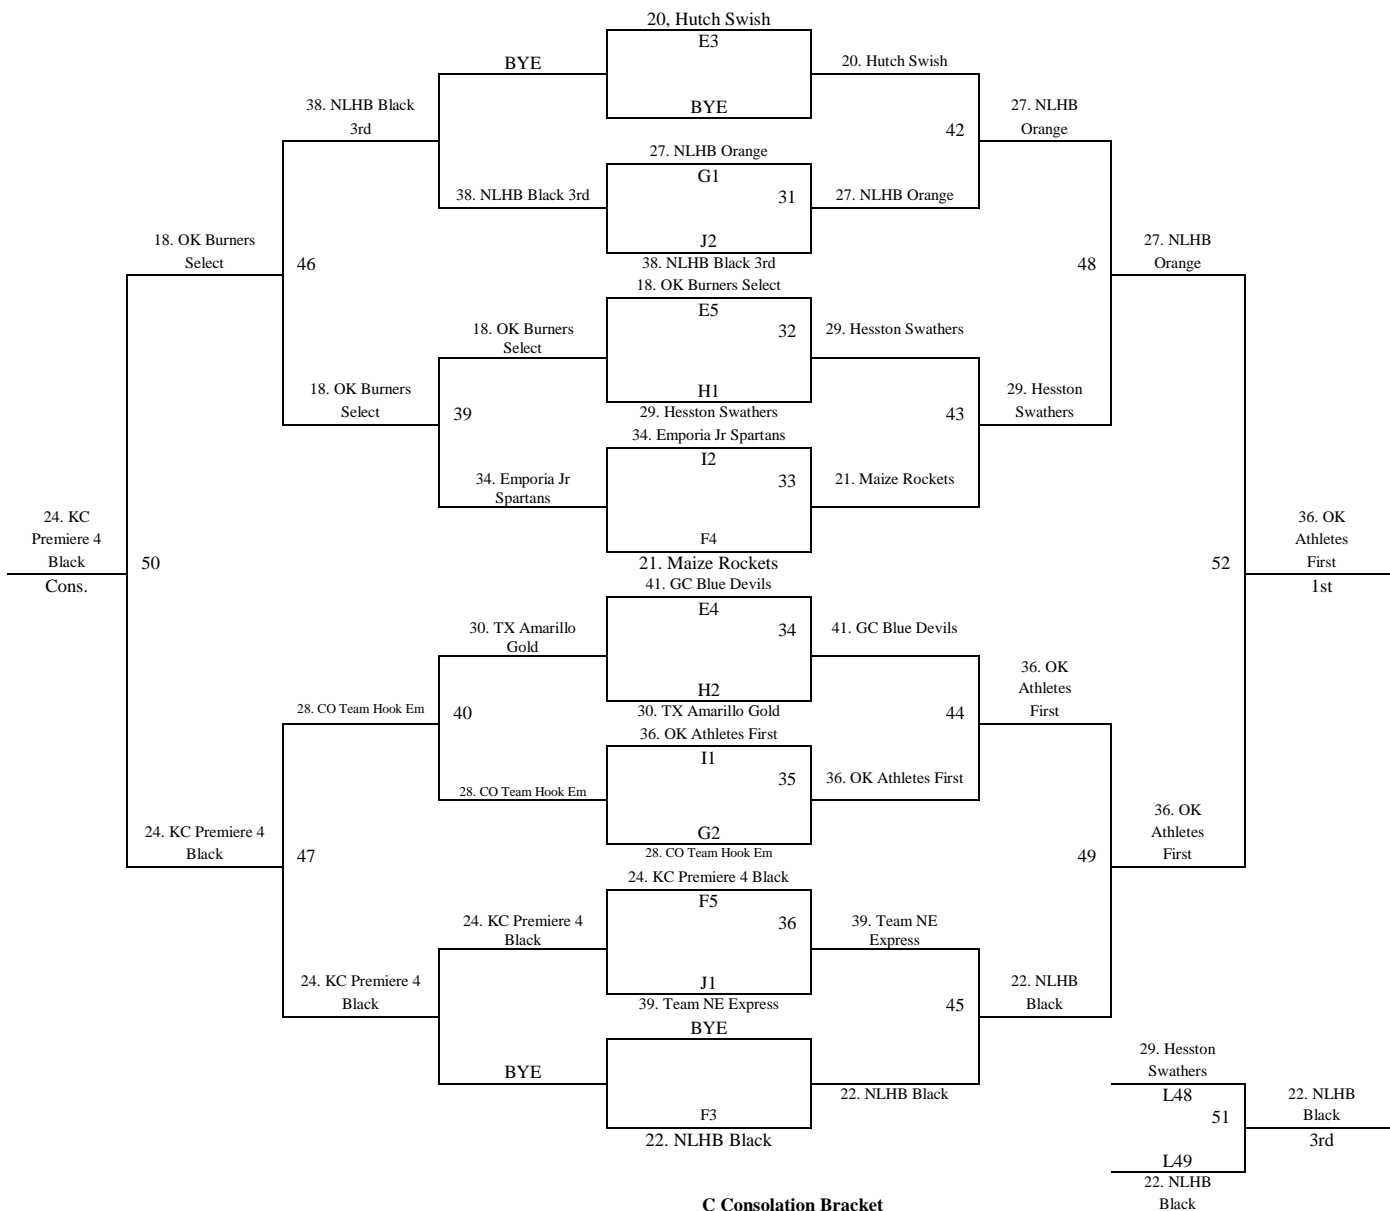

2013 Summer Kickoff
June 7-9, 2013

3/4th Grade Boys

Bracket C