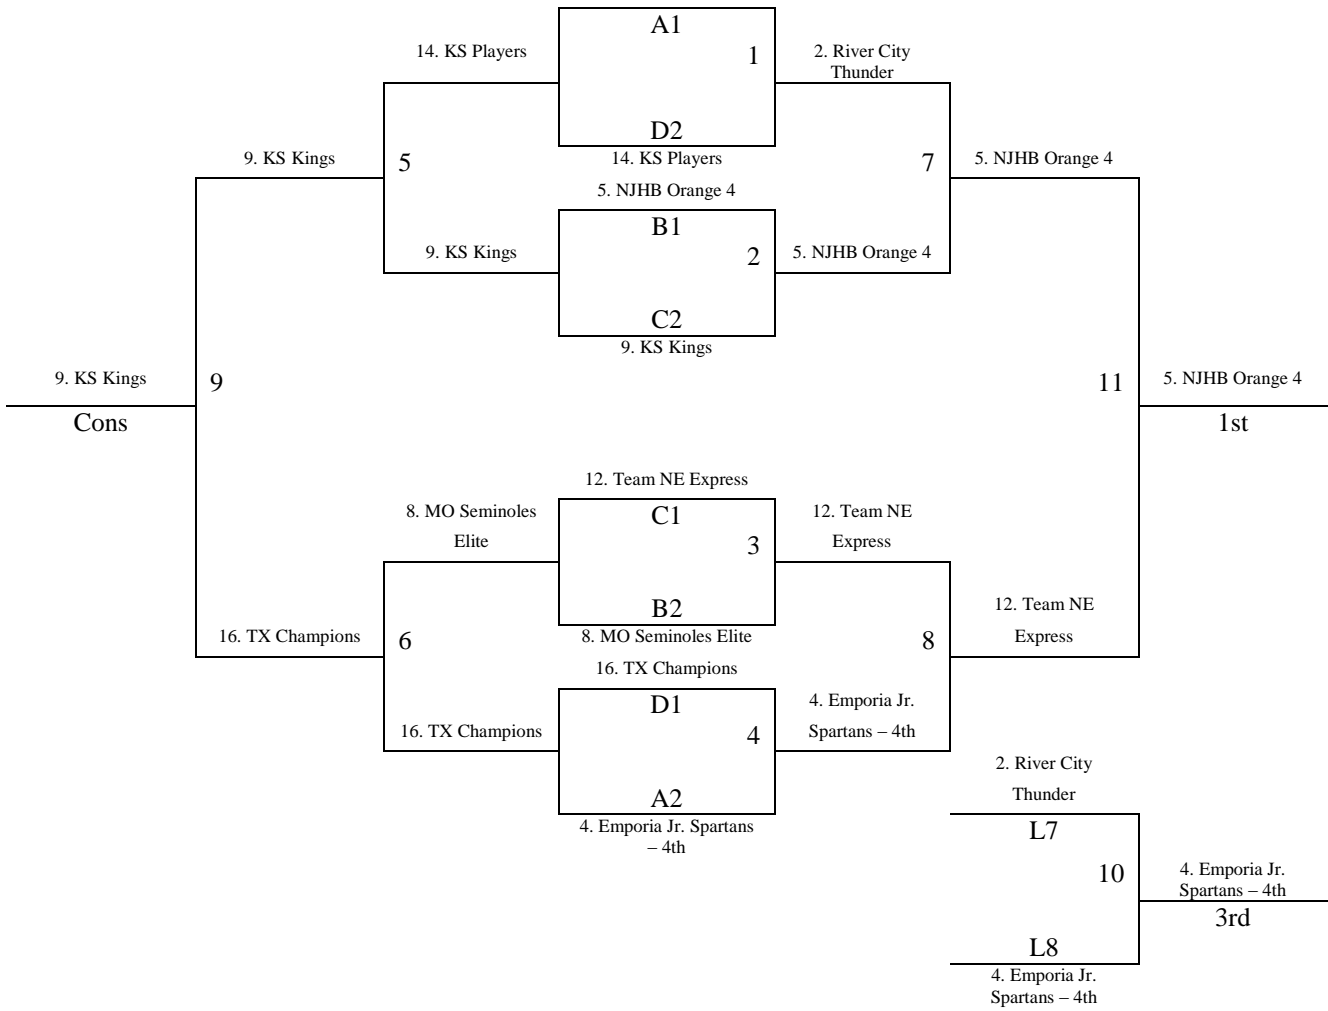

2013 Summer Kickoff
June 7-9, 2013

3/4th Grade Boys

Bracket A

2. River City Thunder