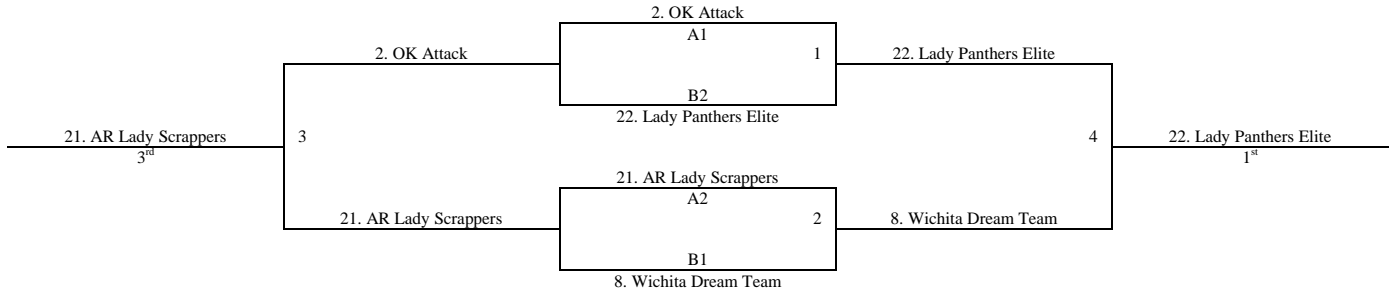

2013 Summer Kickoff
June 7-9, 2013

**3/4th Grade Girls
Bracket A**