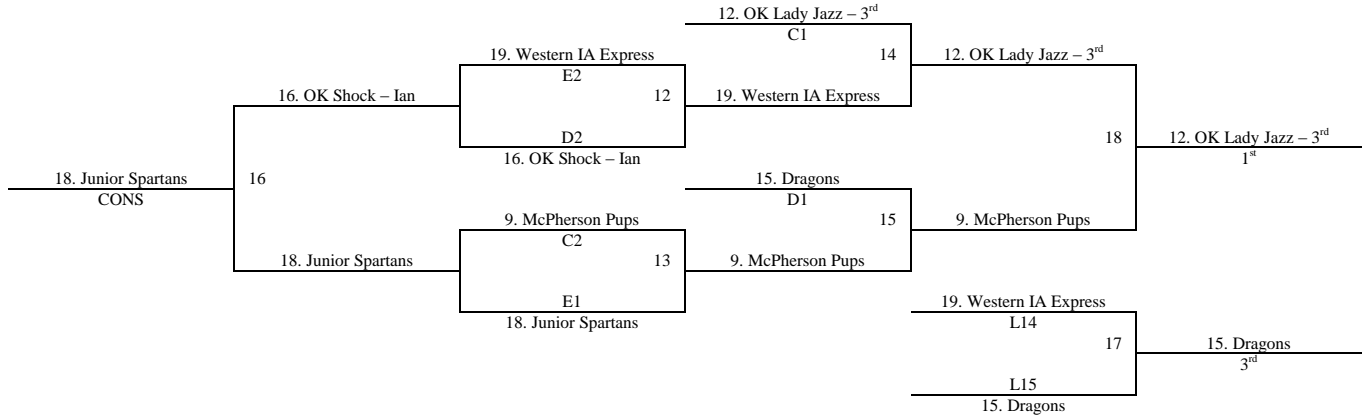

Pool D	W	L	Pool E	W	L	Pool F	W	L
13. OK Norman Blazers	I	II	17. Wichita Steelers	II	II	21. Maize Rockets	I	III
14. KS Players	II	I	18. OK Burners Select	I	III	22. Next Level Hoops Black	II	II
15. CO Metro Ballers		III	19. OZ Elite	III		23. Topeka Lakers Elite	III	
16. TX Champions	III		20. Hutch Swish	II	II	24. KC Premiere 4 Black		III
			41. Garden City Blue Devils	I	III	42. LA Stars	III	I

Pool J	W	L
37. KS Storm	I	II
38. Next Level Black 3 <sup>rd</sup>	II	I
39. Team NE Express	III	
40. OKC Balltime 2022		III

All Games played at Hesston College and Hesston HS in Hesston, KS  
 The top 2 teams in pools A-D to Bracket A. Others to Bracket B.  
 The top 2 teams in pools E-F to Bracket B. Others to Bracket C.  
 The Top 2 teams in pools G-J to Bracket C. Others to Bracket D  
 Tie Breaker – 2 way – Head to Head; 3 way – Coin Flip

All Games played at Hesston MS in Hesston, KS and Halstead MS and HS in Halstead, KS  
The top 2 teams in pools A-B to Bracket A. Others to Bracket B.  
The top 2 teams in pools C-E to Bracket C. Others to Bracket D.  
Tie Breaker – 2 way – Head to Head; 3 way – Coin Flip

2013 Summer Kickoff  
June 7-9, 2013

**3/4<sup>th</sup> Grade Girls  
Bracket A**

**Bracket B**

**Bracket C**

**Bracket D**

2013 Summer Kickoff  
June 7-9, 2013