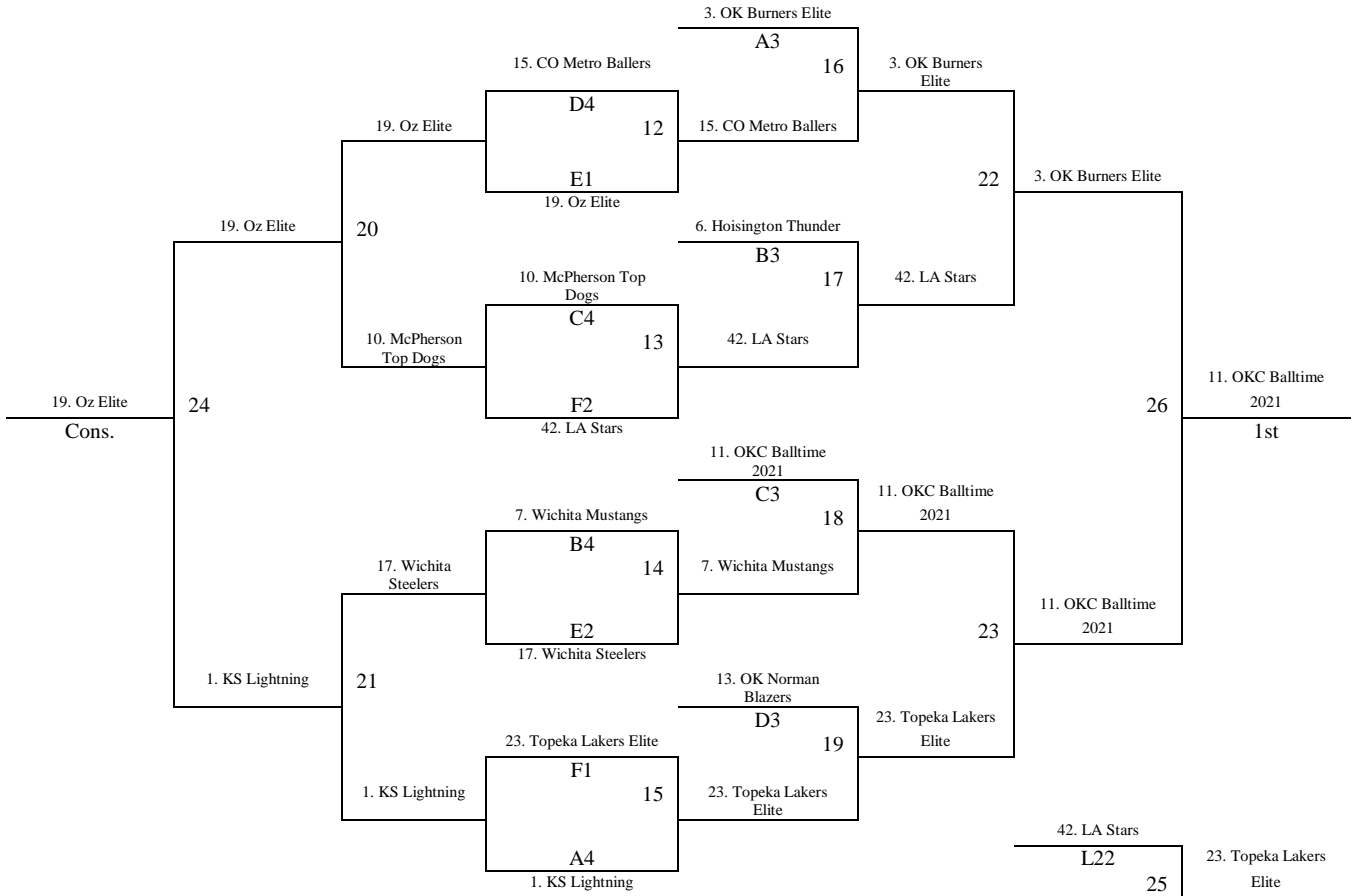

2013 Summer Kickoff
June 7-9, 2013

Bracket B