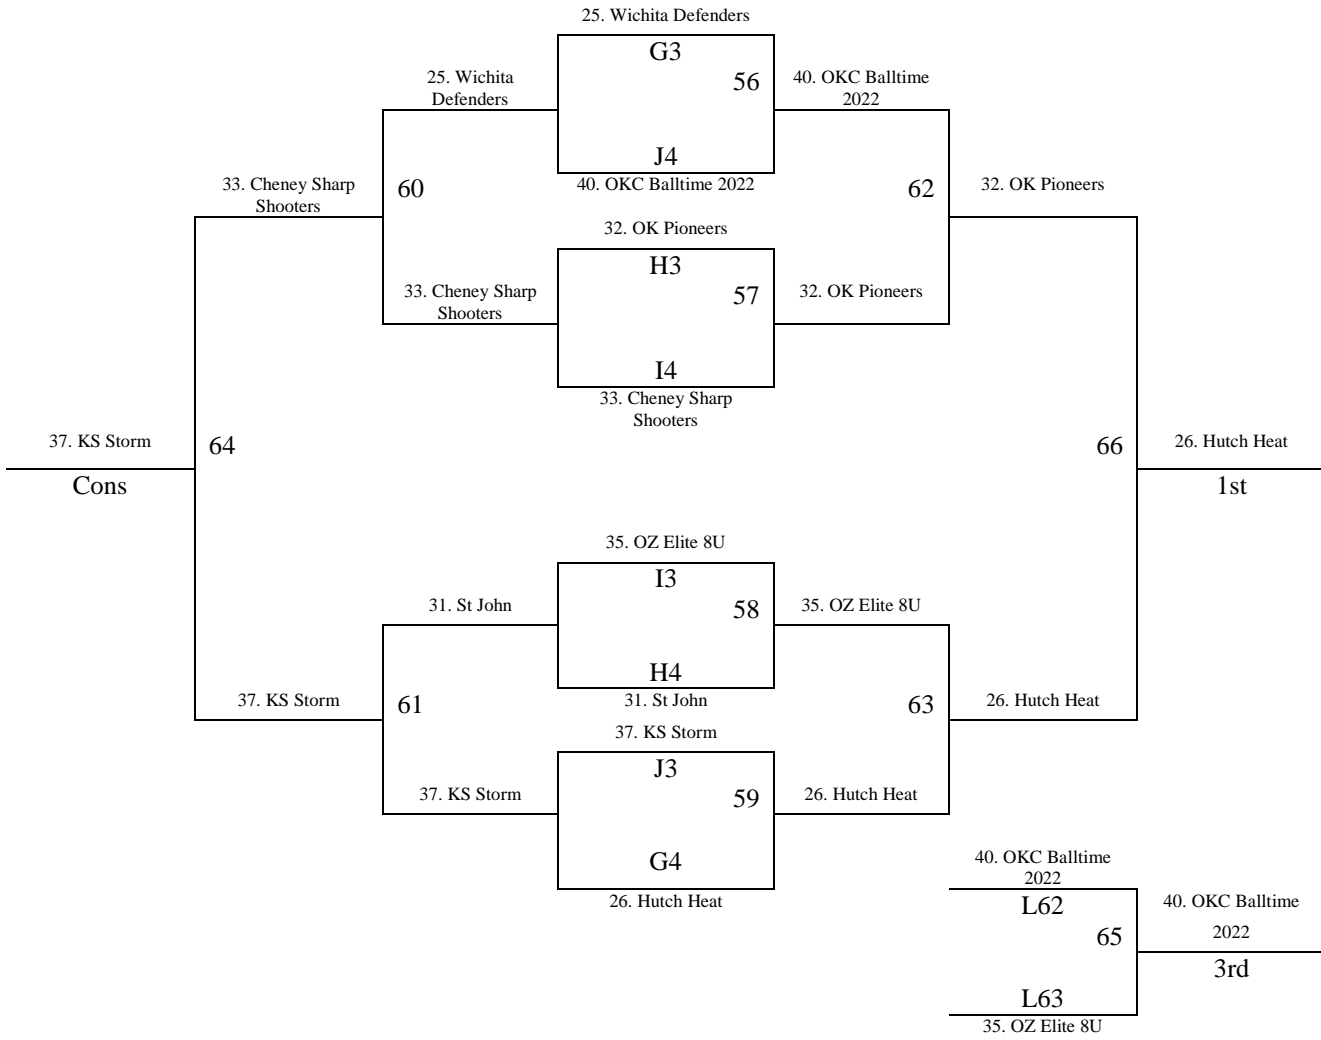

2013 Summer Kickoff
June 7-9, 2013

3/4th Grade Boys

Bracket D