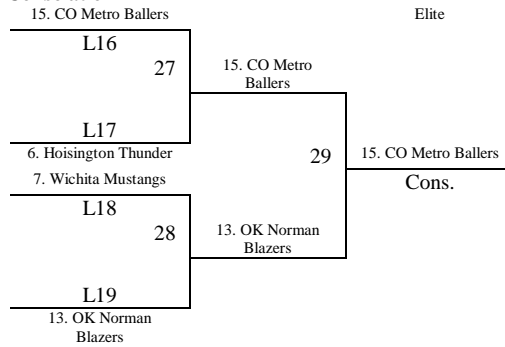

Pool J	W	L
37. KS Storm	I	II
38. Next Level Black 3 <sup>rd</sup>	II	I
39. Team NE Express	III	
40. OKC Balltime 2022		III

All Games played at Hesston College and Hesston HS in Hesston, KS  
 The top 2 teams in pools A-D to Bracket A. Others to Bracket B.  
 The top 2 teams in pools E-F to Bracket B. Others to Bracket C.  
 The Top 2 teams in pools G-J to Bracket C. Others to Bracket D  
 Tie Breaker – 2 way – Head to Head; 3 way – Coin Flip

3/4<sup>th</sup> Grade Boys

**Bracket A**

2. River City Thunder

2013 Summer Kickoff  
June 7-9, 2013

**Bracket B**

**Bracket B – Consolation**

2013 Summer Kickoff  
June 7-9, 2013

3/4<sup>th</sup> Grade Boys

Bracket C

2013 Summer Kickoff  
June 7-9, 2013

3/4<sup>th</sup> Grade Boys

Bracket D

2013 Summer Kickoff  
June 7-9, 2013

3/4<sup>th</sup> Grade Girls

<b>Pool A</b>	<b>W</b>	<b>L</b>	<b>Pool B</b>	<b>W</b>	<b>L</b>	<b>Pool C</b>	<b>W</b>	<b>L</b>
1. KS Dream Team	I	III	5. Andover Storm	II	II	9. McPherson Pups	II	I
2. OK Attack	III		6. OK Lady Jazz – 4 <sup>th</sup>	I	III	10. OK Heat	I	II
3. Western IA Express 4 <sup>th</sup> Blue	II	II	7. Team Kansas City MO		III	11. KS Alley Cats		III
4. SEK Hoops		III	8. Wichita Dream Team	III		12. OK Lady Jazz – 3 <sup>rd</sup>	III	
21. AR Lady Scrappers	III	I	22. Lady Panthers Elite	III	I			

All Games played at Hesston MS in Hesston, KS and Halstead MS and HS in Halstead, KS  
The top 2 teams in pools A-B to Bracket A. Others to Bracket B.  
The top 2 teams in pools C-E to Bracket C. Others to Bracket D.  
Tie Breaker – 2 way – Head to Head; 3 way – Coin Flip