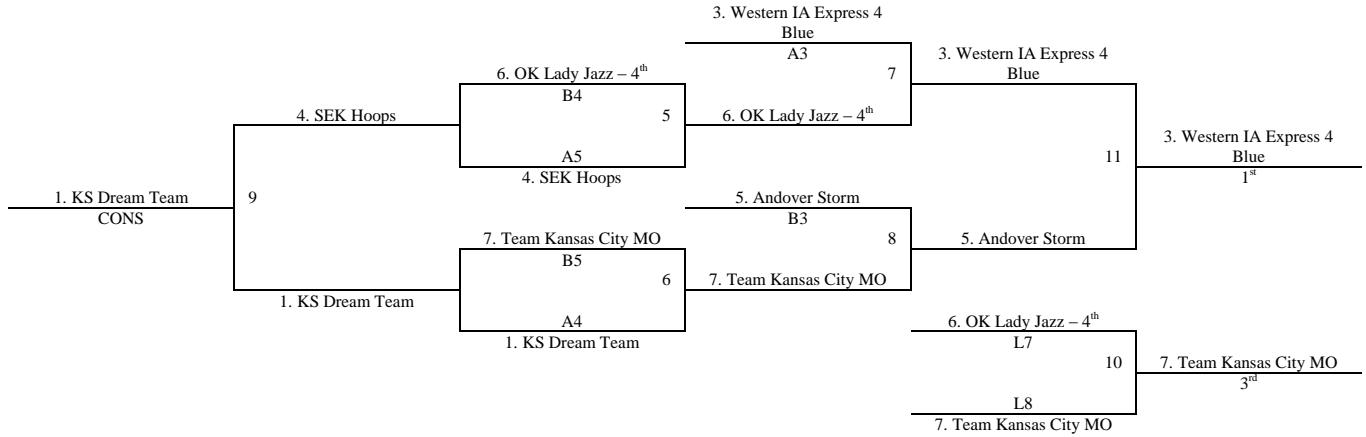

All Games played at Hesston MS in Hesston, KS and Halstead MS and HS in Halstead, KS  
The top 2 teams in pools A-B to Bracket A. Others to Bracket B.  
The top 2 teams in pools C-E to Bracket C. Others to Bracket D.  
Tie Breaker – 2 way – Head to Head; 3 way – Coin Flip

<b>Friday</b>	<b>Hal MS 1</b>	<b>Hal MS 2</b>	<b>Hesston MS</b>
3:15	5-6	22-8	1-2
4:20	9-10	11-12	3-4
5:25	5-7	6-22	1-21
6:30	9-11	10-12	2-4
7:35	6-8	7-22	3-21
8:40	13-14	15-16	17-18
9:45	22-5	7-8	19-20
<b>Saturday</b>	<b>Hal MS 1</b>	<b>Hal MS 2</b>	<b>Hesston MS</b>
8:00	17-19	-	2-21
9:05	13-15	-	1-3
10:10	17-20	18-19	4-21
11:15	6-7	5-8	2-3
12:20	14-16	18-20	1-4
1:25	9-12	10-11	-
2:30	13-16	14-15	G5
3:35	-	-	G6
4:40	G1	G2	G19
5:45	G12	G13	G20
6:50	-	-	G7
7:55	-	G14	G8
9:00	-	G15	-
10:05	-	-	-
<b>Sunday</b>	<b>Hal MS 1</b>	<b>Hal MS 2</b>	<b>Hesston MS</b>
8:00	-	G9	G21
9:05	-	G10	G22
10:10	-	G11	G16
11:15	-	G17	G23
12:20	-	G18	G24
1:25	G4	G3	G25
2:30	-	-	-
3:35	-	-	-
4:40	-	-	-

Games played at Hesston Middle School in Hesston, KS and Halstead Middle School and Halstead HS in Halstead, KS.

Please visit [www.mayb.com](http://www.mayb.com) to ensure you are looking at the most up to date schedule!

2013 Summer Kickoff  
June 7-9, 2013

**3/4<sup>th</sup> Grade Girls  
Bracket A**

**Bracket B**

**Bracket C**

**Bracket D**

2013 Summer Kickoff  
June 7-9, 2013