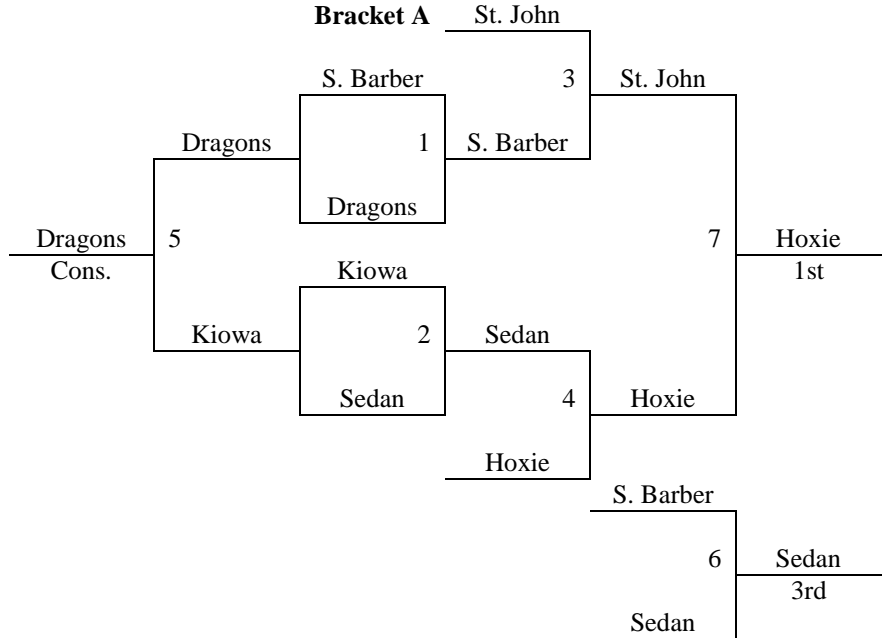

Maize, KS
1A-2A School Event
June 15-16, 2013

Varsity Girls Division

Pool A	W	L	Pool B	W	L
1. Sedan Blue Devils	III	I	6. Lady Lancers	I	III
2. Lady Dawgs	I	III	7. Hoxie Lady Indians	III	
3. Dragons	I	III	8. Ashland Stars		III
4. Attica Lady Bulldogs	I	III	9. Kiowa County	II	II
5. St. John Tigers	III		10. South Barber	III	I

Top 2 teams in each pool to bracket A, others to bracket B.

Tie Breaker – 2 way tie = Head to Head

3 way tie = Coin Flip

Saturday	Maize S. MS 1	Maize S. MS 2
8:00	-	-
9:00	-	-
10:00	1-2	3-4
11:00	6-9	8-10
12:00	1-3	2-5
1:00	6-7	8-9
2:00	1-4	3-5
3:00	6-8	7-10
4:00	1-5	2-4
5:00	6-10	7-9
6:00	2-3	4-5
7:00	7-8	9-10
8:00	-	-
9:00	-	-
Sunday	Maize S. MS 1	Maize S. MS 2
8:00	-	-
9:00	G1	G2
10:00	G8	G9
11:00	G3	G4
12:00	G11	G10
1:00	G6	G5
2:00	G7	-
3:00		
4:00		
5:00		