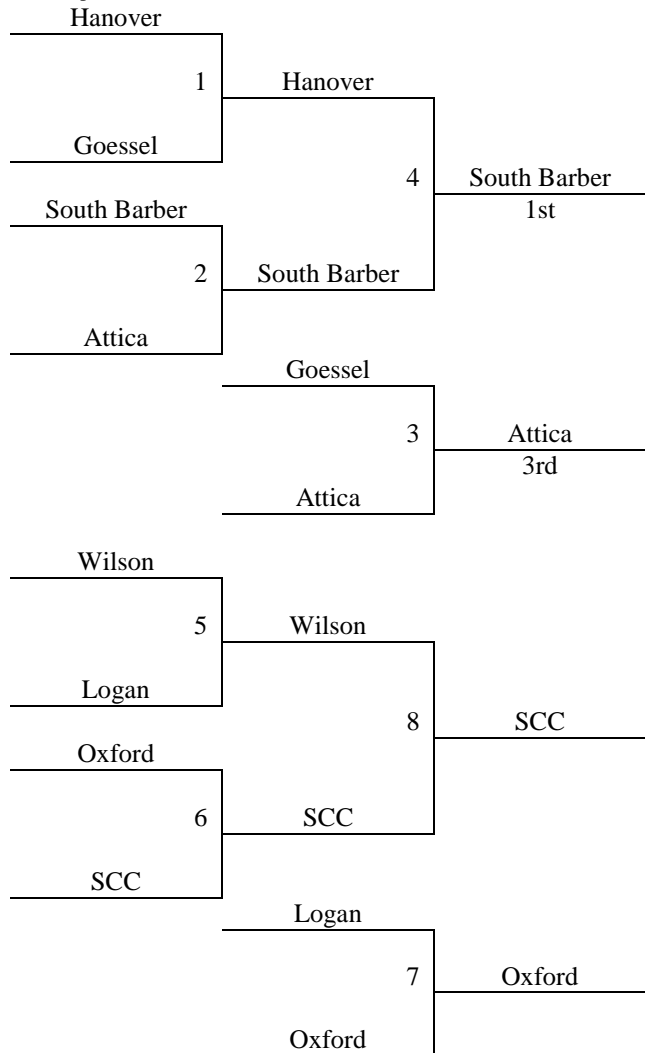

Maize, KS
1A-2A School Event
June 15-16, 2013

Varsity Boys Division II

Pool A	W	L	Pool B	W	L
1. Hanover Wildcats	III		5. Attica Bulldogs	II	I
2. Wilson Eagles – OK	I	II	6. Goessel Bluebirds	II	I
3. South Barber	II	I	7. SCC Warriors	I	II
4. Oxford		III	8. Logan	I	II

Tie Breaker – 2 way tie = Head to Head
3 way tie = Coin Flip

Saturday	Maize S HS 1	Maize S HS 2
8:00	-	-
9:00	-	-
10:00	5-6	3-4
11:00	7-8	1-2
12:00	-	-
1:00	1-3	2-4
2:00	5-7	6-8
3:00	-	-
4:00	-	-
5:00	1-4	2-3
6:00	5-8	6-7
7:00	-	-
8:00	-	-
9:00	-	-
Sunday	Maize S HS 1	Maize S HS 2
8:00	-	-
9:00	G5	G6
10:00	G1	G2
11:00	G8	G7
12:00	-	-
1:00	G4	G3
2:00	-	-
3:00	-	-
4:00	-	-
5:00	-	-

Game Format will be 20 Minute Running Clock – with stopped clock the last 2 minutes unless there is a lead of 15 points or more

Maize S. HS 1= Maize South High School Court 1 – 3701 N. Tyler, Wichita, KS 67205
Maize S. HS 2= Maize South High School Court 2 – 3701 N. Tyler, Wichita, KS 67205
Maize S. MS 1= Maize South Middle School Court 1– 3701 N. Tyler, Wichita, KS 67205
Maize S. MS 2= Maize South Middle School Court 2– 3701 N. Tyler, Wichita, KS 67205
Maize HS 1 and 2 = 11600 W. 45th St. N., Maize, KS 67101