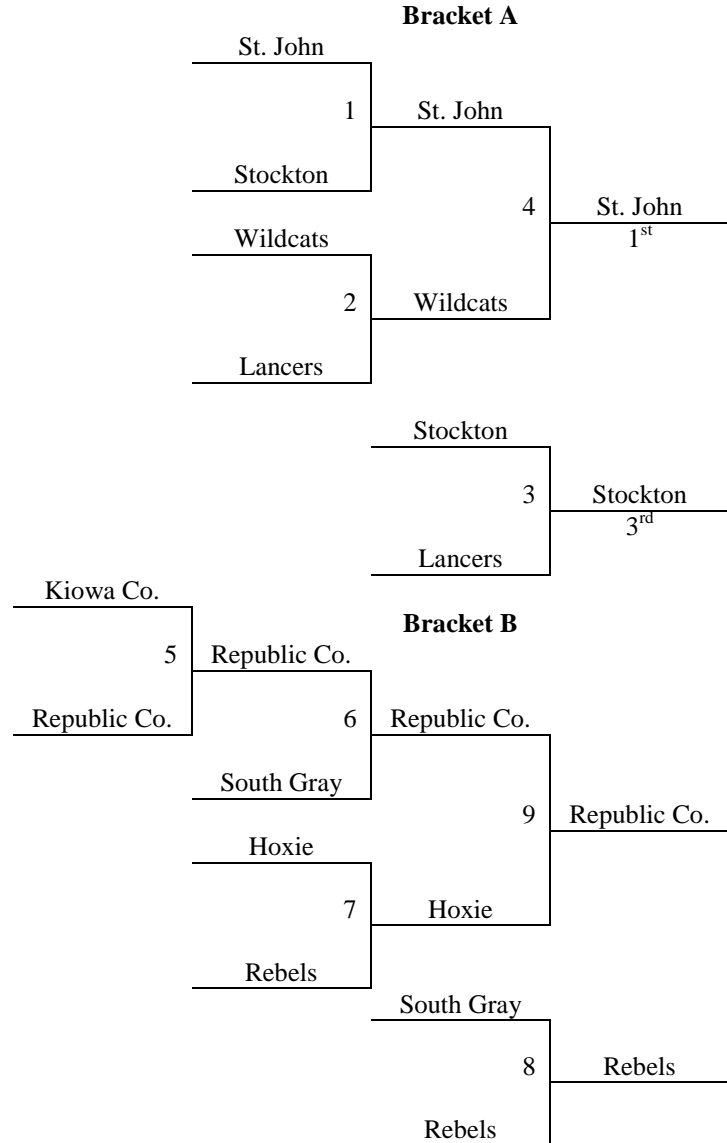

Maize, KS
1A-2A School Event
June 15-16, 2013

Varsity Boys Division I

Pool A	W	L	Pool B	W	L
1. St. John Tigers	III		5. Stockton	III	I
2. Hoxie		III	6. Lancers	III	
3. Wildcats	II	I	7. Republic County	I	III
4. South Gray Rebels	I	II	8. Rebels	II	II
			9. Kiowa County		III

Top 2 teams in each pool to bracket A, others to bracket B.

Tie Breaker – 2 way tie = Head to Head

3 way tie = Coin Flip

Saturday	Maize S HS 1	Maize S HS 2	Maize HS 1	Maize HS 2
8:00	-	-	-	-
9:00	-	-	-	-
10:00	-	-	1-3	5-6
11:00	-	-	2-4	7-8
12:00	-	-	-	-
1:00	-	-	5-7	6-9
2:00	-	-	1-2	3-4
3:00	-	-	5-8	7-9
4:00	-	-	1-4	2-3
5:00	-	-	5-9	6-8
6:00	-	-	-	-
7:00	-	-	6-7	8-9
8:00	-	-	-	-
9:00	-	-	-	-
Sunday	Maize S HS 1	Maize S HS 2	Maize HS 1	Maize HS 2
8:00	-	-	G5	-
9:00	-	-	-	-
10:00	-	-	G6	G7
11:00	-	-	-	-
12:00	-	-	G1	G2
1:00	-	-	G9	G8
2:00	G4	G3	-	-
3:00	-	-	-	-
4:00	-	-	-	-
5:00	-	-	-	-