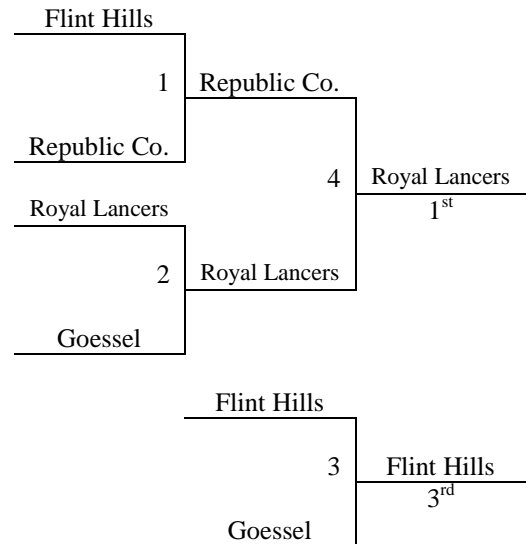

Maize, KS
1A-2A School Event
June 15-16, 2013

JV Boys Division

Pool A	W	L
1. Flint Hills Mustangs		III
2. Goessel	I	II
3. Royal Lancers	II	I
4. Republic County	III	I

All teams to Bracket
Tie Breaker – 2 way tie = Head to Head
3 way tie = Coin Flip

Game Format will be 20 Minute Running Clock – with stopped clock the last 2 minutes unless there is a lead of 15 points or more.

Maize S. HS 1= Maize South High School Court 1 – 3701 N. Tyler, Wichita, KS 67205
 Maize S. HS 2= Maize South High School Court 2 – 3701 N. Tyler, Wichita, KS 67205
 Maize S. MS 1= Maize South Middle School Court 1– 3701 N. Tyler, Wichita, KS 67205
 Maize S. MS 2= Maize South Middle School Court 2– 3701 N. Tyler, Wichita, KS 67205
 Maize HS 1 and 2 = 11600 W. 45th St. N., Maize, KS 67101