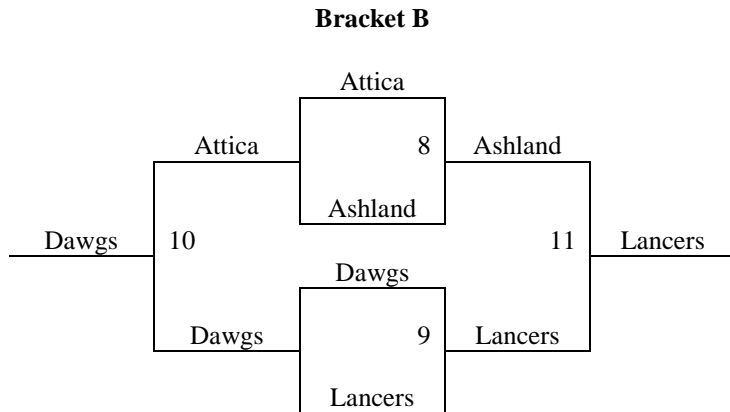

Maize, KS
1A-2A School Event
June 15-16, 2013

Varsity Girls Division

Pool A	W	L	Pool B	W	L
1. Sedan Blue Devils	III	I	6. Lady Lancers	I	III
2. Lady Dawgs	I	III	7. Hoxie Lady Indians	III	
3. Dragons	I	III	8. Ashland Stars		III
4. Attica Lady Bulldogs	I	III	9. Kiowa County	II	II
5. St. John Tigers	III		10. South Barber	III	I

Top 2 teams in each pool to bracket A, others to bracket B.

Tie Breaker – 2 way tie = Head to Head

3 way tie = Coin Flip

Saturday	Maize S. MS 1	Maize S. MS 2
8:00	-	-
9:00	-	-
10:00	1-2	3-4
11:00	6-9	8-10
12:00	1-3	2-5
1:00	6-7	8-9
2:00	1-4	3-5
3:00	6-8	7-10
4:00	1-5	2-4
5:00	6-10	7-9
6:00	2-3	4-5
7:00	7-8	9-10
8:00	-	-
9:00	-	-
Sunday	Maize S. MS 1	Maize S. MS 2
8:00	-	-
9:00	G1	G2
10:00	G8	G9
11:00	G3	G4
12:00	G11	G10
1:00	G6	G5
2:00	G7	-
3:00		
4:00		
5:00		