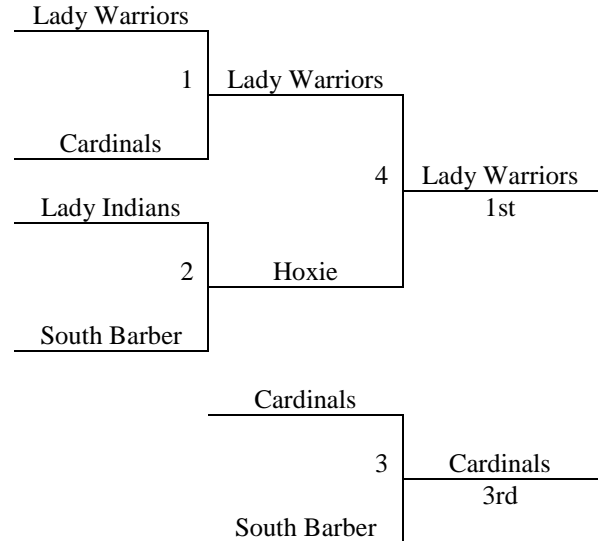

Maize, KS
1A-2A School Event
June 15-16, 2013

8/9th Grade Girls

Pool A	W	L
1. South Barber	I	II
2. Lady Warriors	III	
3. Ell-Saline Cardinals		III
4. Hoxie Lady Indians	II	I

All teams to Bracket
Tie Breaker – 2 way tie = Head to Head
3 way tie = Coin Flip

Saturday	Maize S HS 1	Maize S HS 2	Maize HS 1	Maize HS 2
8:00	-	-	-	-
9:00	-	-	-	-
10:00	-	-	-	-
11:00	-	-	-	-
12:00	1-2	3-4	-	-
1:00	-	-	-	-
2:00	-	-	-	-
3:00	-	-	-	-
4:00	1-3	2-4	-	-
5:00	-	-	-	-
6:00	-	-	-	-
7:00	1-4	2-3	-	-
8:00	-	-	-	-
9:00	-	-	-	-
Sunday	Maize S HS 1	Maize S HS 2	Maize HS 1	Maize HS 2
8:00	-	-	-	-
9:00	-	-	-	-
10:00	-	-	-	-
11:00	-	-	-	-
12:00	G1	G2	-	-
1:00	-	-	-	-
2:00	-	-	G4	G3
3:00	-	-	-	-
4:00	-	-	-	-
5:00	-	-	-	-

Game Format will be 20 Minute Running Clock – with stopped clock the last 2 minutes unless there is a lead of 15 points or more

- Maize S. HS 1= Maize South High School Court 1 – 3701 N. Tyler, Wichita, KS 67205
- Maize S. HS 2= Maize South High School Court 2 – 3701 N. Tyler, Wichita, KS 67205
- Maize S. MS 1= Maize South Middle School Court 1– 3701 N. Tyler, Wichita, KS 67205
- Maize S. MS 2= Maize South Middle School Court 2– 3701 N. Tyler, Wichita, KS 67205
- Maize HS 1 and 2 = 11600 W. 45th St. N., Maize, KS 67101