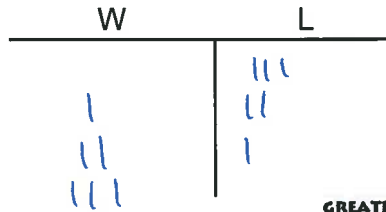

7th/8th Grade Girls - Maize South Middle School

1. Circle Swishers
2. Eclipse Jones - KS
3. Eclipse/Sparq 7th Girls
4. Wichita Shox

Saturday, May 19   **Court #1**   **Court #2**

9:00 AM		
10:00 AM		
11:00 AM		
12:00 PM		
1:00 PM		
2:00 PM	1 v 2	3 v 4
3:00 PM		
4:00 PM	2 v 4	1 v 3
5:00 PM		
6:00 PM		
7:00 PM		
8:00 PM		
9:00 PM		

Sunday, May 20   **Court #1**   **Court #2**

8:00 AM		
9:00 AM		
10:00 AM		
11:00 AM		1 v 4
12:00 PM	2 v 3	
1:00 PM		
2:00 PM		
3:00 PM		Tournament
4:00 PM	Tournament	
5:00 PM		
6:00 PM		Tournament
7:00 PM		
8:00 PM	Tournament