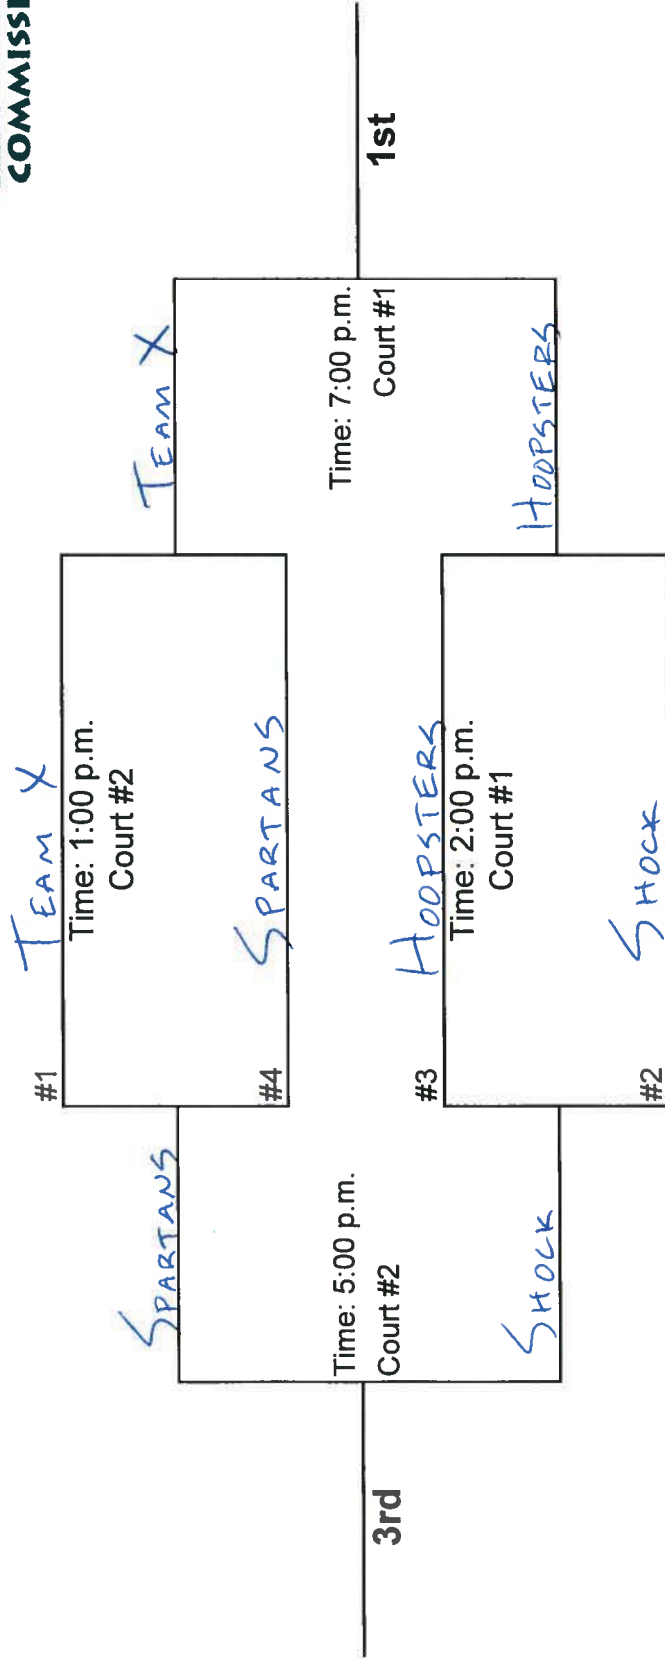

7th Grade Boys

Maize South High School