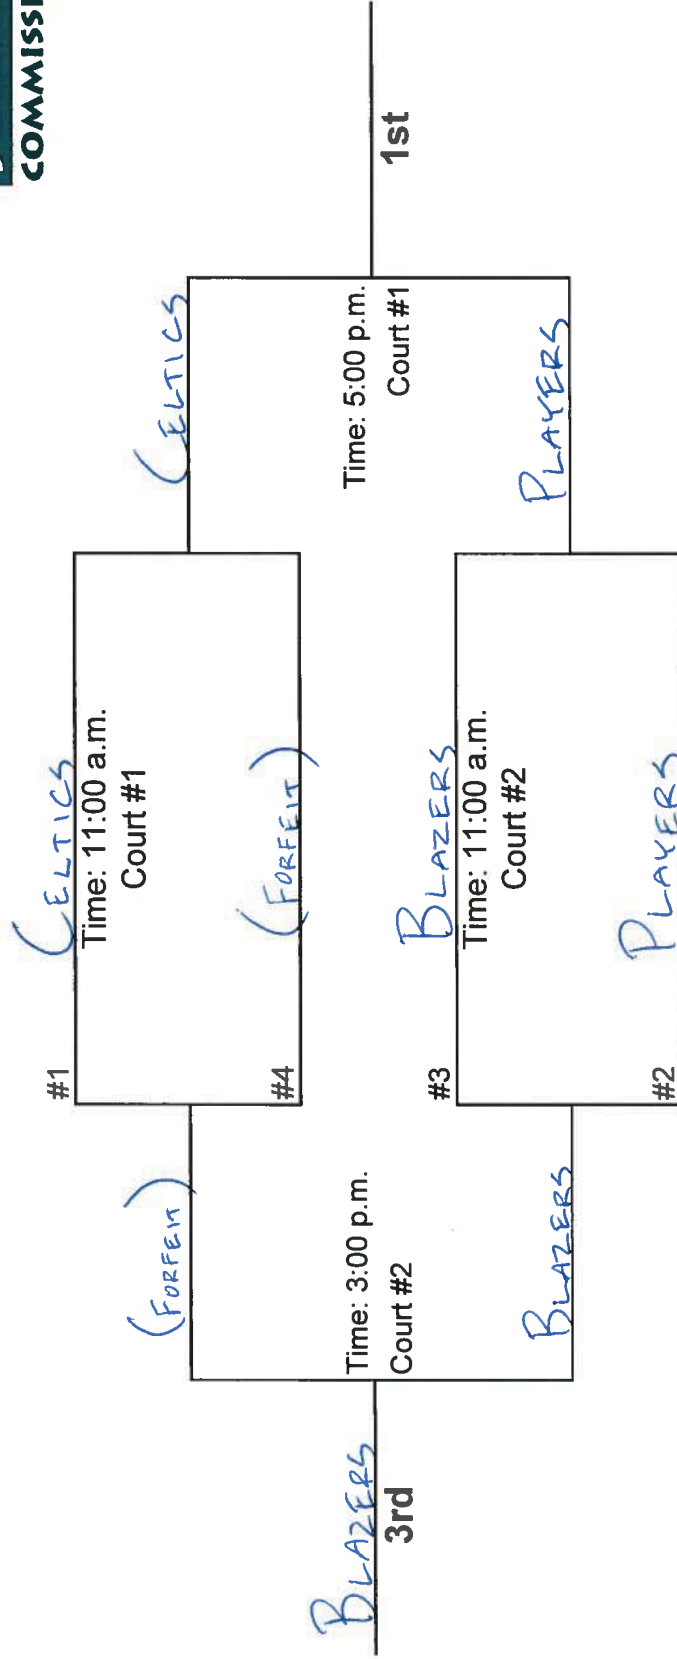

5th Grade Boys

Maize South High School