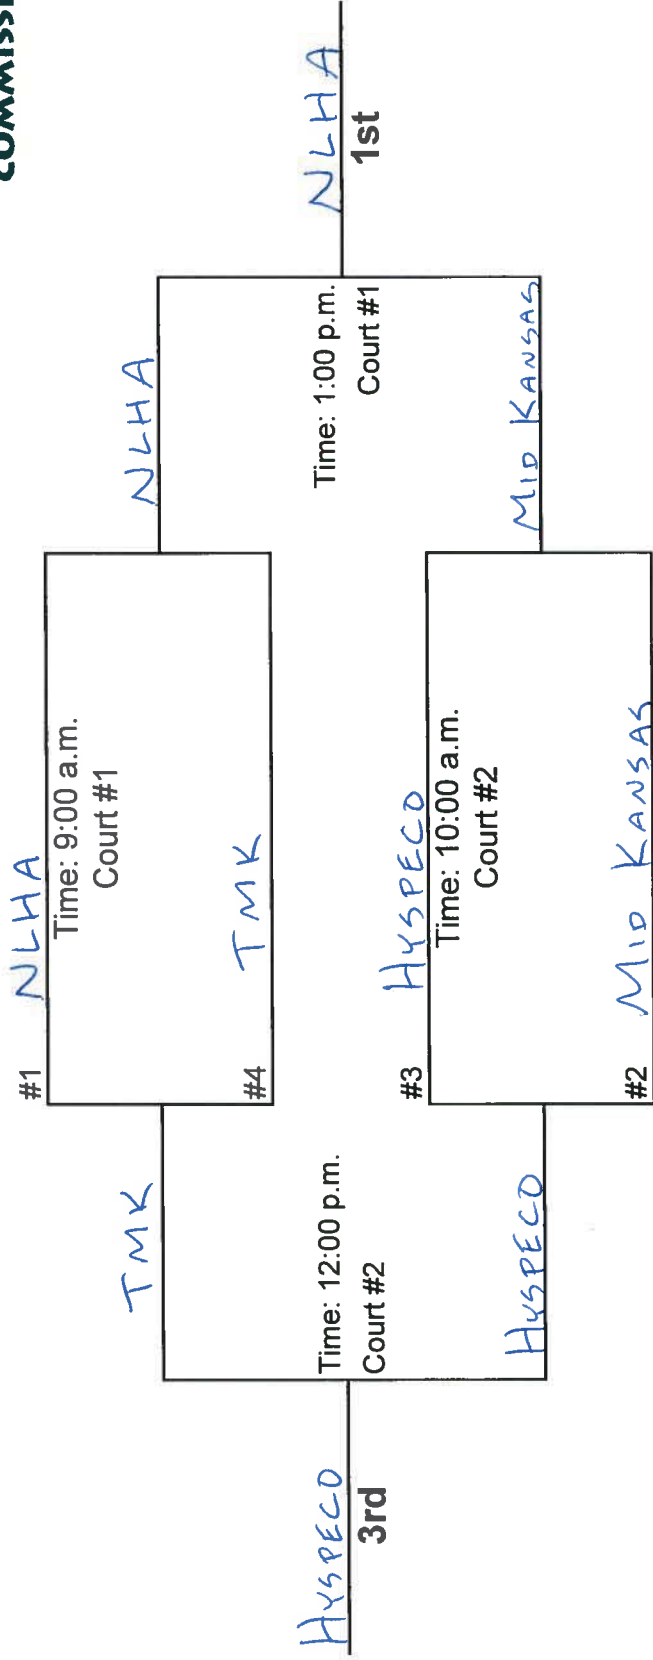

8th Grade Boys

Maize South High School