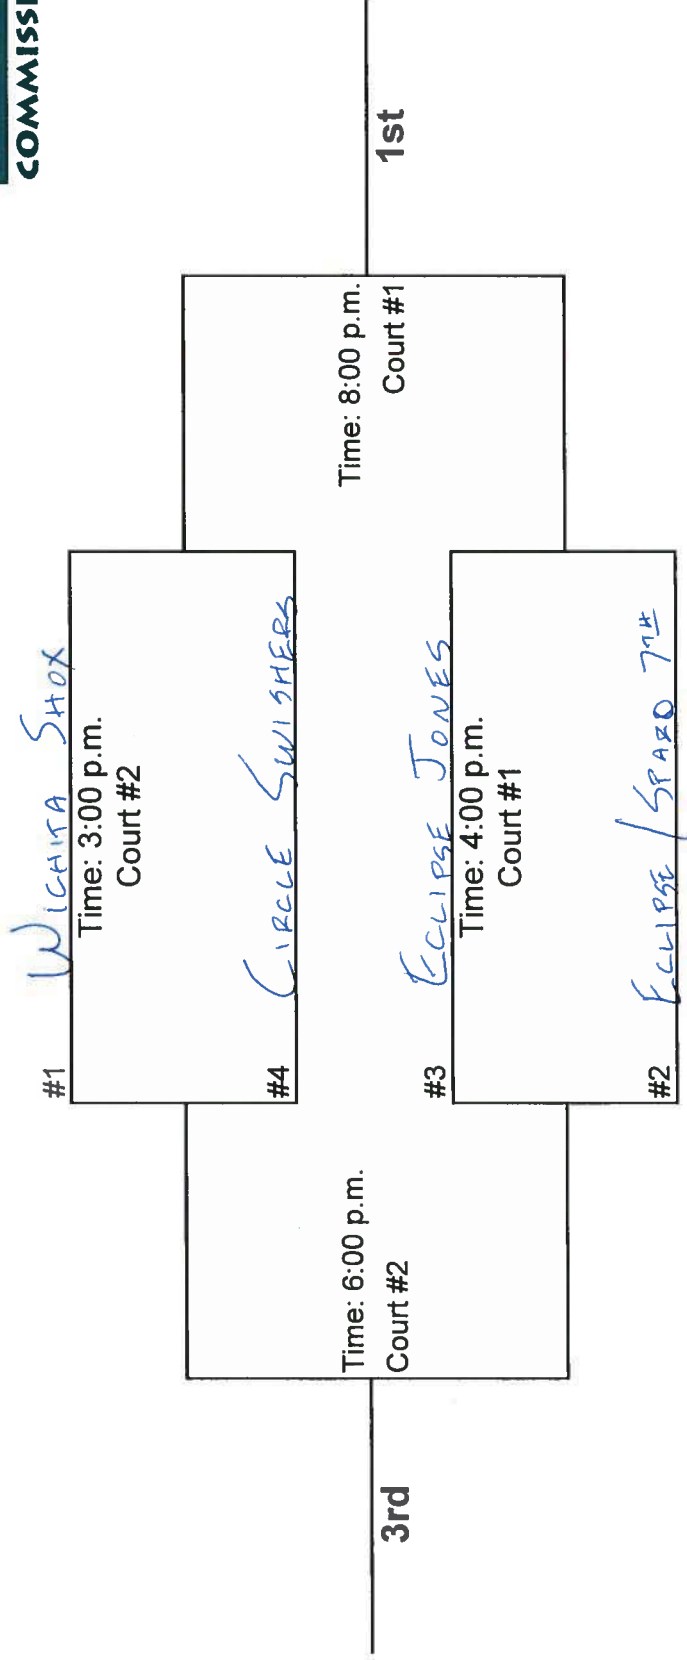

7th/8th Grade Girls

Maize South Middle School