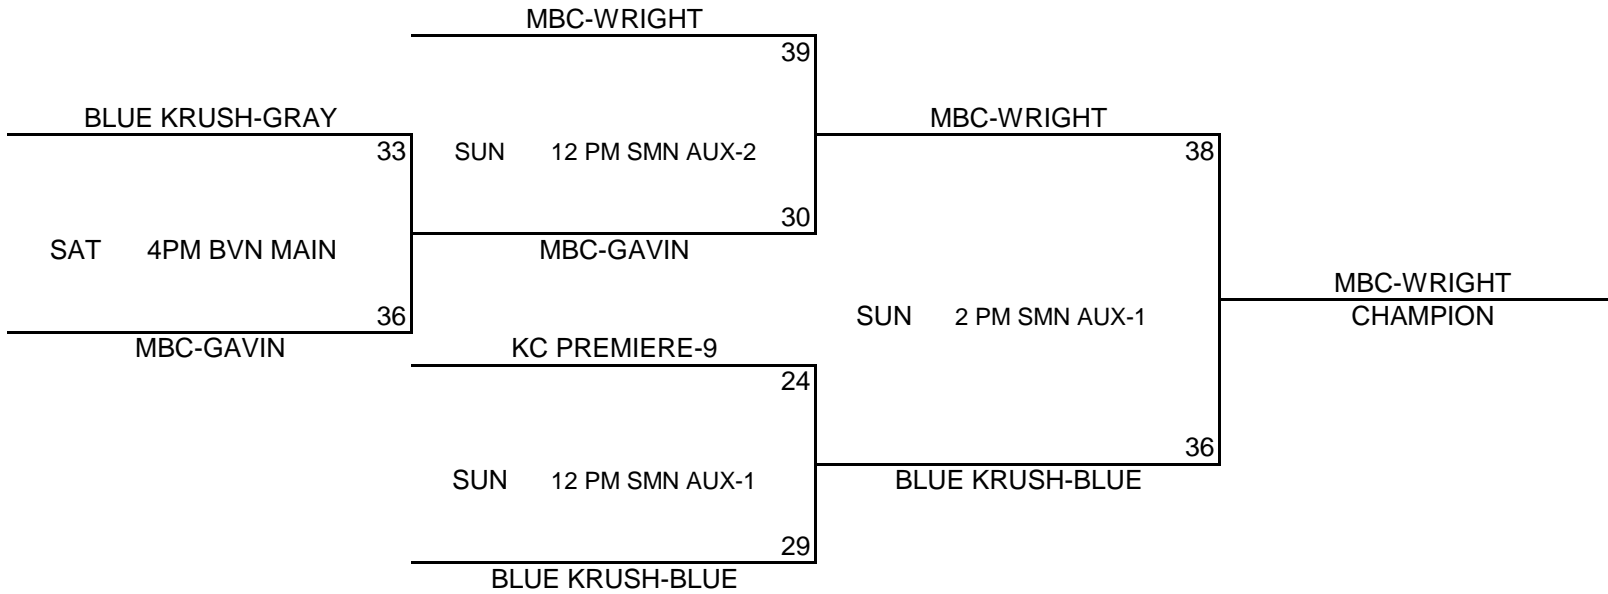

KCP/GYMRAT MAYB TOURNAMENT SERIES

9TH BOYS DIVISION BRACKET PLAY

BRACKET A