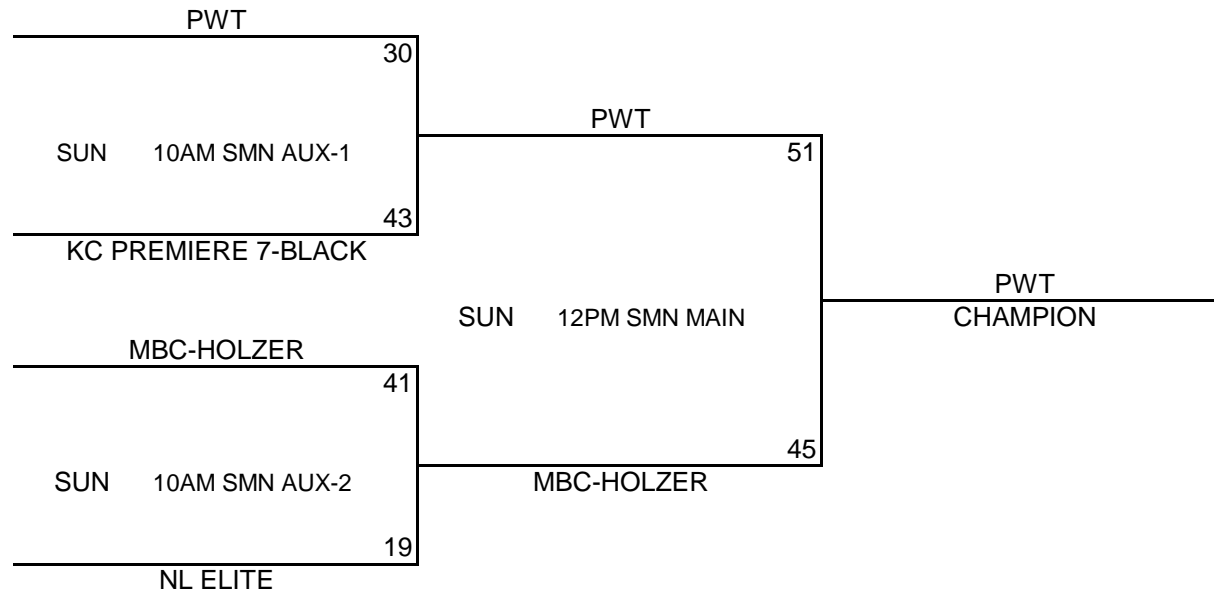

- (1) F.H. CLIPPERS
- (2) KC PREMIERE 7B
- (3) JAYHAWKS

<u>W</u>	<u>L</u>
I	I
	II
II	

POOL PLAY SCHEDULE

A(1)	VS	A(2)	FRI	7:00PM	BVNW AUX	55	34
A(1)	VS	A(3)	FRI	9:00PM	BVNW AUX	15	0
B(1)	VS	B(2)	SAT	2:00PM	BVW 1	44	47
C(1)	VS	C(2)	SAT	2:00PM	BVW 2	39	36
D(1)	VS	D(2)	SAT	2:00PM	BVW 3	50	36
A(2)	VS	D(2)	SAT	5:00PM	BVNW MAIN	15	0
B(1)	VS	B(3)	SAT	5:30PM	SMS AUX-2	51	46
C(1)	VS	C(3)	SAT	6:30PM	SMS AUX-1	31	47
A(1)	VS	D(3)	SAT	6:30PM	SMS AUX-2	0	15
B(2)	VS	B(3)	SAT	7:30PM	SMS AUX-2	35	37
C(2)	VS	C(3)	SAT	8:30PM	SMS AUX-1	33	55
D(2)	VS	D(3)	SAT	8:30PM	SMS AUX-2	45	64

Teams will be seeded according to record then point spread. 2-0 teams will be seeded by point spread, then 1-1 teams and 0-2 teams. There is a maximum of +15 or -15 points per game. If a tie remains after the point spreads, defensive points allowed will break the tie. Each team must have someone present at the gym at the end of pool play to find out where your team is seeded for bracket play. Please click on the tab below labeled as "Bracket" to view brackets and game times for brackets. Thanks and good luck to your team!

KCP/GYMRAT MAYB TOURNAMENT SERIES

7TH-8TH BOYS DIVISION BRACKET PLAY

BRACKET A

BRACKET B

KCP/GYMRATS MAYB Tournament Series

8TH BOYS DIVISION

POOL A

- (1) FIELDHOUSE
- (2) UPTEMPO-LK
- (3) HOOPS KC

<u>W</u>	<u>L</u>
	II
II	
I	I

POOL C

- (1) MBC-BOOKER
- (2) KC KNIGHTS
- (3) KC PREMIERE-8R

<u>W</u>	<u>L</u>
II	
I	I
	II

POOL B

- (1) UPTEMPO
- (2) MOKAN 7 ELITE
- (3) BEARS

<u>W</u>	<u>L</u>
	II
II	
I	I

POOL D