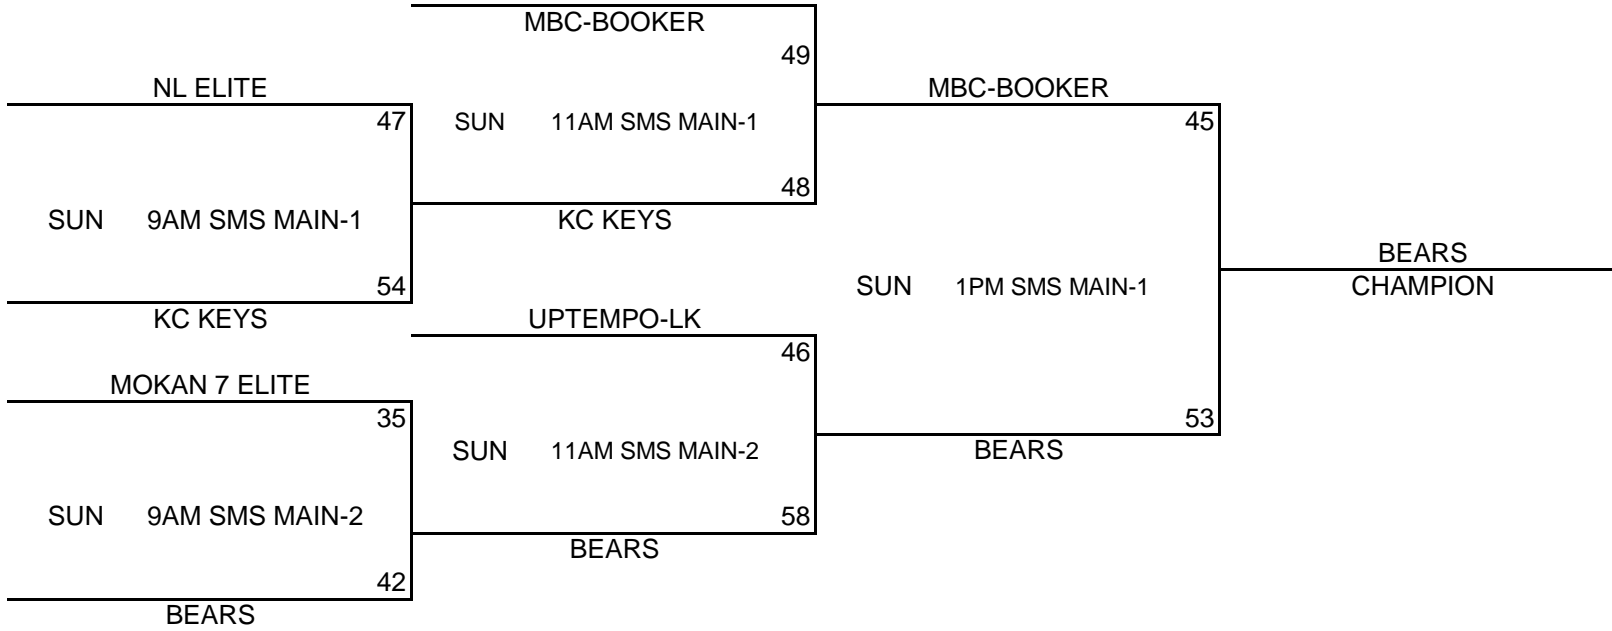

KCP/GYMRAT MAYB TOURNAMENT SERIES

8TH BOYS DIVISION BRACKET PLAY

BRACKET A