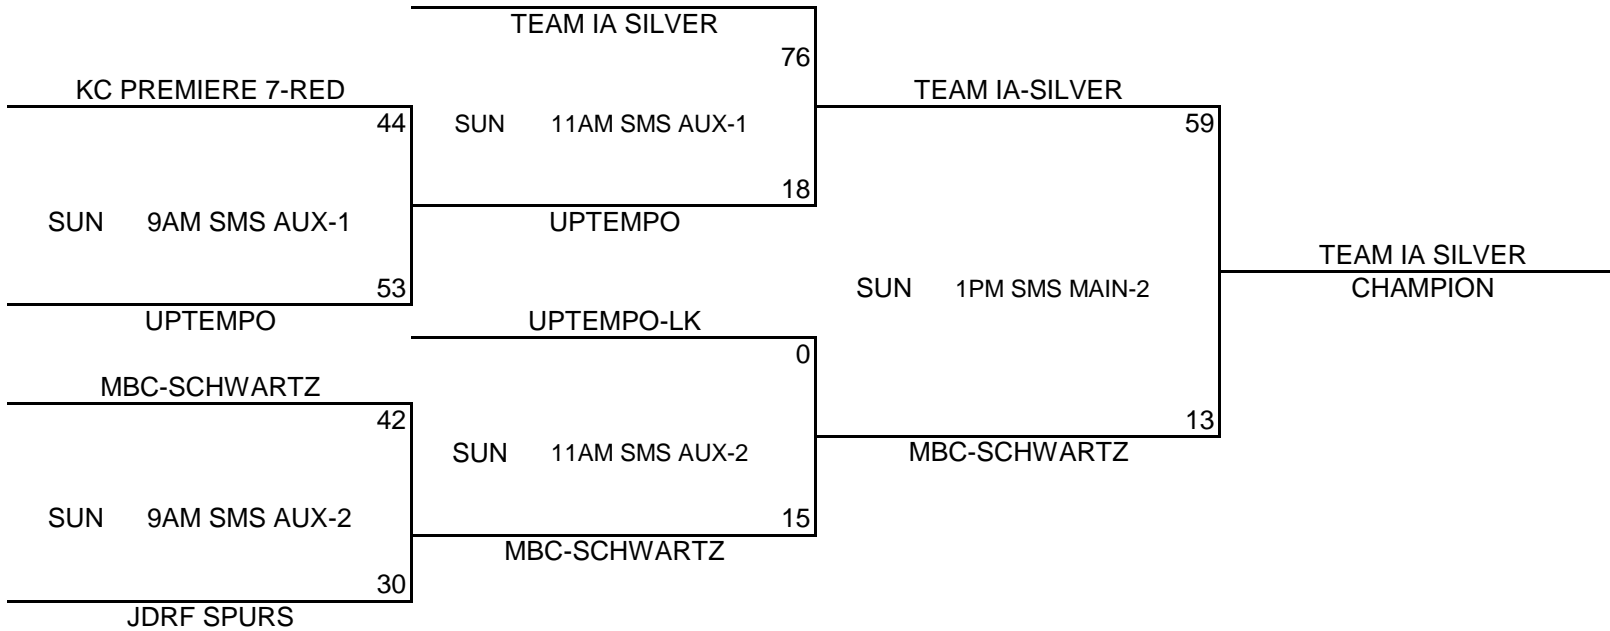

<u>W</u>	<u>L</u>
	II
II	
I	I

POOL C

- (1) KC PREMIERE 7-W
- (2) JDRF SPURS
- (3) TEAM IA SILVER

<u>W</u>	<u>L</u>
	II
I	I
II	

POOL B

- (1) KC PREMIERE 7-R
- (2) F.H. THUNDER
- (3) LIVIN THE DREAM

<u>W</u>	<u>L</u>
I	I
I	
I	I

POOL D

- (1) MBC-SCHWARTZ
- (2) F.H. CLIPPERS
- (3) UPTempo

<u>W</u>	<u>L</u>
II	
	II
I	I

POOL PLAY SCHEDULE

A(1)	VS	A(2)	FRI	7:00PM	BVN MAIN		33	36
B(1)	VS	B(2)	FRI	8:00PM	BVN MAIN		37	42
C(1)	VS	C(2)	FRI	8:00PM	BVN AUX		17	46
A(1)	VS	A(3)	FRI	9:00PM	BVN MAIN		44	53
D(1)	VS	D(2)	SAT	1:00PM	BVW 3		34	26
A(2)	VS	A(3)	SAT	2:00PM	BVNW MAIN		57	48
B(1)	VS	B(3)	SAT	5:30PM	SMS MAIN-1		55	27
C(1)	VS	C(3)	SAT	5:30PM	SMS MAIN-2		5	58
D(1)	VS	D(3)	SAT	5:30PM	SMS AUX-1		40	37
C(1)	VS	B(3)	SAT	7:30PM	SMS MAIN-1		0	15
C(2)	VS	C(3)	SAT	7:30PM	SMS MAIN-2		29	53
D(2)	VS	D(3)	SAT	7:30PM	SMS AUX-1		40	48

Teams will be seeded according to record then point spread. 2-0 teams will be seeded by point spread, then 1-1 teams and 0-2 teams. There is a maximum of +15 or -15 points per game. If a tie remains after the point spreads, defensive points allowed will break the tie. Each team must have someone present at the gym at the end of pool play to find out where your team is seeded for bracket play. Please click on the tab below labeled as "Bracket" to view brackets and game times for brackets. Thanks and good luck to your team!

KCP/GYMRAT MAYB TOURNAMENT SERIES

7TH BOYS DIVISION BRACKET PLAY

BRACKET A

BRACKET B

KCP/GYMRATS MAYB Tournament Series

7TH/8TH BOYS DIVISION

POOL A

- (1) KC PREMIERE 8B
- (2) LIVIN THE DREAM
- (3) FILL IN TEAM