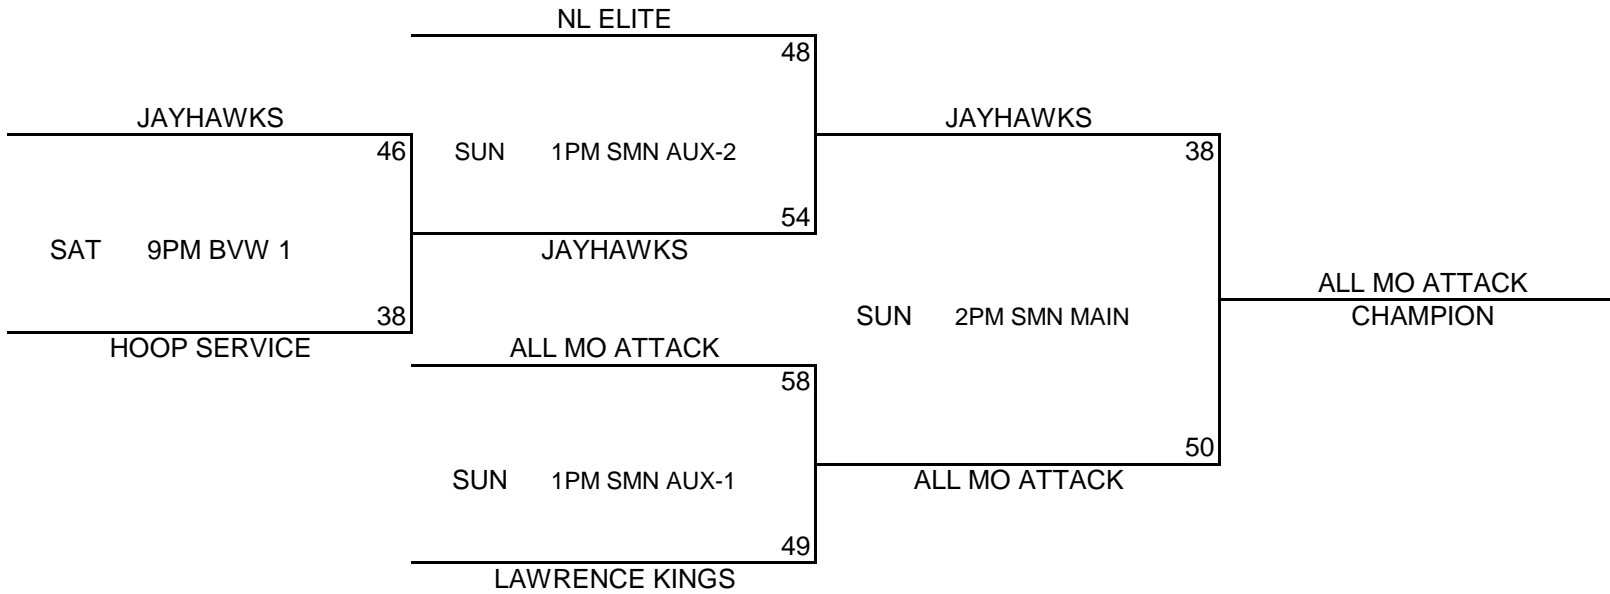

KCP/GYMRAT MAYB TOURNAMENT SERIES

JV BOYS DIVISION BRACKET PLAY

BRACKET A