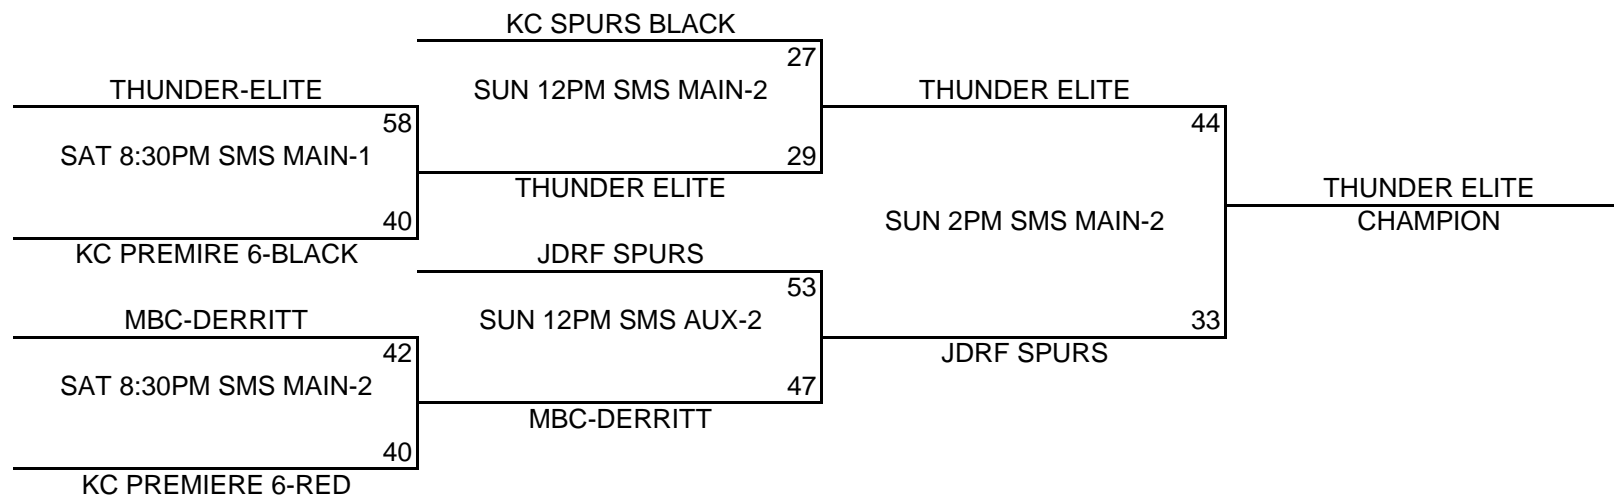

KCP/GYMRATS MAYB Tournament Series

6TH BOYS DIVISION

POOL A

- (1) KC PREMIERE 6-BLACK
- (2) MBC-DERRITT
- (3) KC SPURS BLACK

<u>W</u>	<u>L</u>
I	II
II	I

POOL B

- (1) KC PREMIERE 6-RED
- (2) JDRF SPURS
- (3) THUNDER ELITE

<u>W</u>	<u>L</u>
II	II
I	I

POOL PLAY SCHEDULE

A1	VS	A2	FRI	6:00PM
B1	VS	B2	FRI	6:00PM
A1	VS	A3	SAT	1:00PM
B1	VS	B3	SAT	1:00PM
A2	VS	A3	SAT	6:30PM
B2	VS	B3	SAT	6:30PM

BVN MAIN	35-44
BVN AUX	17-43
BVW 1	33-48
BVW 2	36-44
SMS MAIN-1	33-34
SMS MAIN-2	38-30

CHAMPIONSHIP ROUND