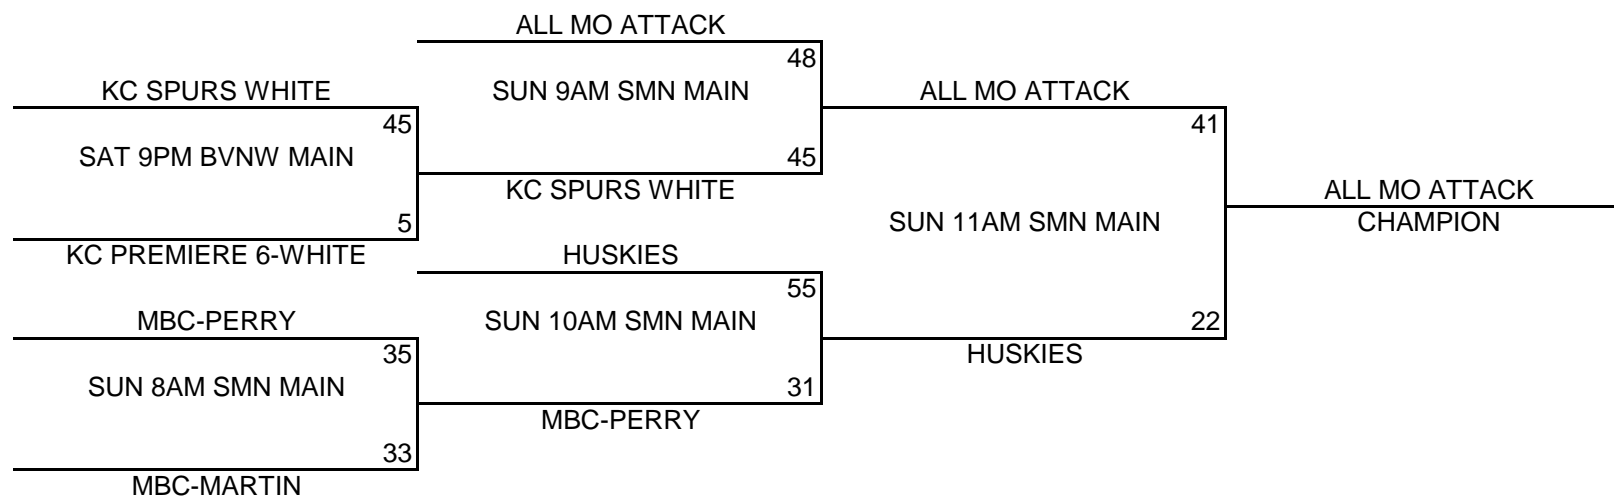

POOL B

- (1) KC FLIGHT 5
- (2) THE SPEED
- (3) JAYHAWKS

<u>W</u>	<u>L</u>
II	II
I	I

POOL PLAY SCHEDULE

A1	VS	A2	FRI	6:00PM
A1	VS	A3	FRI	8:00PM
B1	VS	B2	SAT	2:00PM
B1	VS	B3	SAT	4:00PM
B2	VS	B3	SAT	6:00PM
A2	VS	A3	SAT	6:00PM

HORIZONS	24-30
HORIZONS	44-48
BVNW AUX	28-47
BVNW MAIN	20-38
BVNW MAIN	50-28
BVNW AUX	25-34

CHAMPIONSHIP ROUND

KCP/GYMRATS MAYB Tournament Series

5TH-6TH BOYS DIVISION

POOL A

- (1) KC PREMIERE 6 WHITE
- (2) MBC-PERRY
- (3) ALL MO ATTACK

<u>W</u>	<u>L</u>
II	II
I	I
II	

POOL B

- (1) HUSKIES
- (2) MBC-MARTIN
- (3) KC SPURS WHITE

<u>W</u>	<u>L</u>
II	II
	II
I	I

POOL PLAY SCHEDULE

A1	VS	A2	FRI	7:00PM
B1	VS	B2	SAT	9:00AM
A1	VS	A3	SAT	11:00AM
B1	VS	B3	SAT	11:00AM
A2	VS	A3	SAT	12:00PM
B2	VS	B3	SAT	1:00PM

HORIZONS	21-31
BVNW MAIN	37-24
BVNW AUX	20-48
BVNW MAIN	43-38
BVNW MAIN	37-52
BVNW MAIN	35-44

CHAMPIONSHIP ROUND

KCP/GYMRATS MAYB Tournament Series

6TH BOYS DIVISION

POOL A

- (1) KC PREMIERE 6-BLACK
- (2) MBC-DERRITT
- (3) KC SPURS BLACK