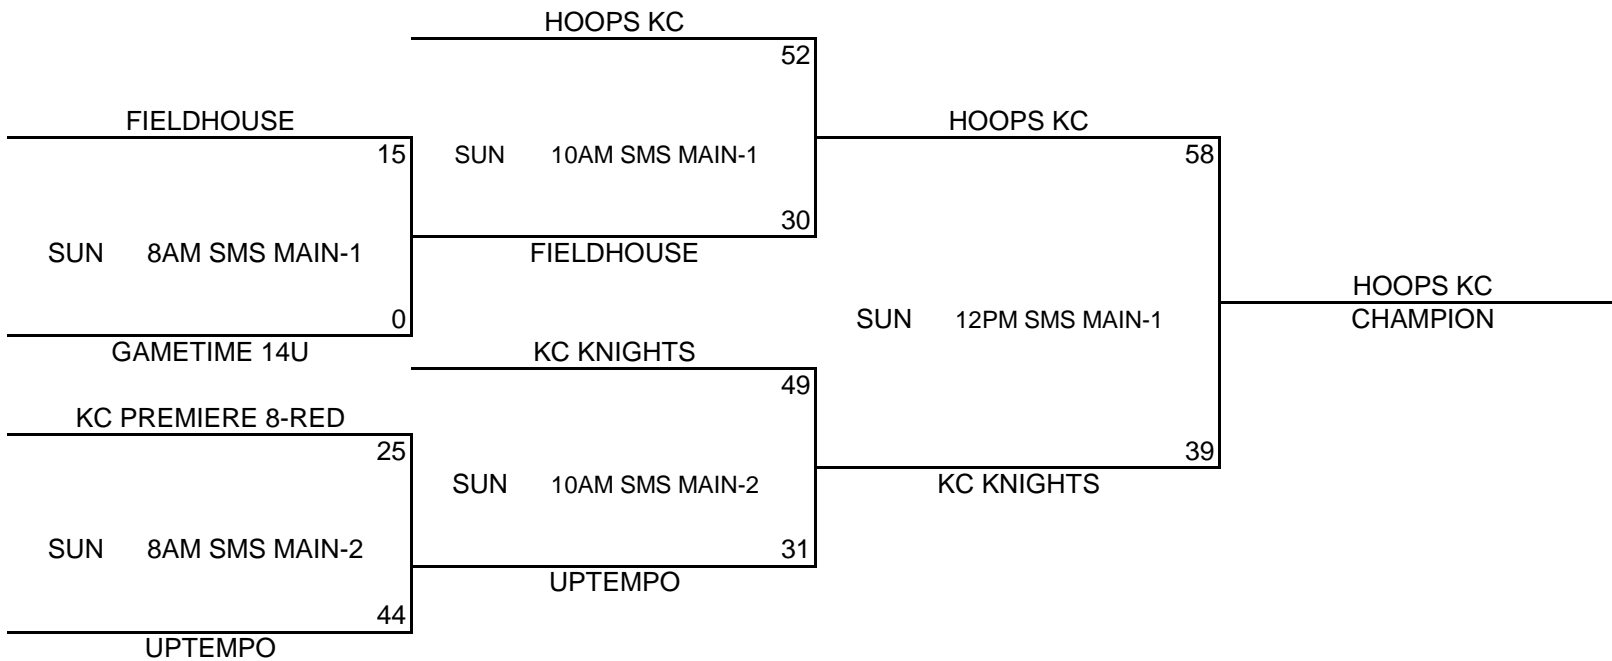

41	51
53	61
51	36
10	58
39	21
54	39
18	65
43	29
55	52
49	45
48	46
44	63

Teams will be seeded according to record then point spread. 2-0 teams will be seeded by point spread, then 1-1 teams and 0-2 teams. There is a maximum of +15 or -15 points per game. If a tie remains after the point spreads, defensive points allowed will break the tie. Each team must have someone present at the gym at the end of pool play to find out where your team is seeded for bracket play. Please click on the tab below labeled as "Bracket" to view brackets and game times for brackets. Thanks and good luck to your team!

KCP/GYMRAT MAYB TOURNAMENT SERIES

8TH BOYS DIVISION BRACKET PLAY

BRACKET A

BRACKET B

KCP/GYMRATS MAYB Tournament Series

9TH BOYS DIVISION

<u>POOL A</u>	<u>W</u> <u>L</u>	<u>POOL B</u>	<u>W</u> <u>L</u>	<u>POOL C</u>	<u>W</u> <u>L</u>						
(1) KC PREMIERE 9	<table border="1"><tr><td>II</td><td></td></tr></table>	II		(1) KRUSH GRAY	<table border="1"><tr><td>I</td><td>I</td></tr></table>	I	I	(1) KRUSH BLUE	<table border="1"><tr><td>I</td><td>I</td></tr></table>	I	I
II											
I	I										
I	I										
(2) KRUSH WHITE	<table border="1"><tr><td>I</td><td>I</td></tr></table>	I	I	(2) MBC-GAVIN	<table border="1"><tr><td>I</td><td>I</td></tr></table>	I	I	(2) MBC-WRIGHT	<table border="1"><tr><td>II</td><td></td></tr></table>	II	
I	I										
I	I										
II											
(3) A.F. ATTACK	<table border="1"><tr><td></td><td>II</td></tr></table>		II	(3) SAVANNAH	<table border="1"><tr><td>I</td><td>I</td></tr></table>	I	I	(3) LTD WHITE	<table border="1"><tr><td></td><td>II</td></tr></table>		II
	II										
I	I										
	II										