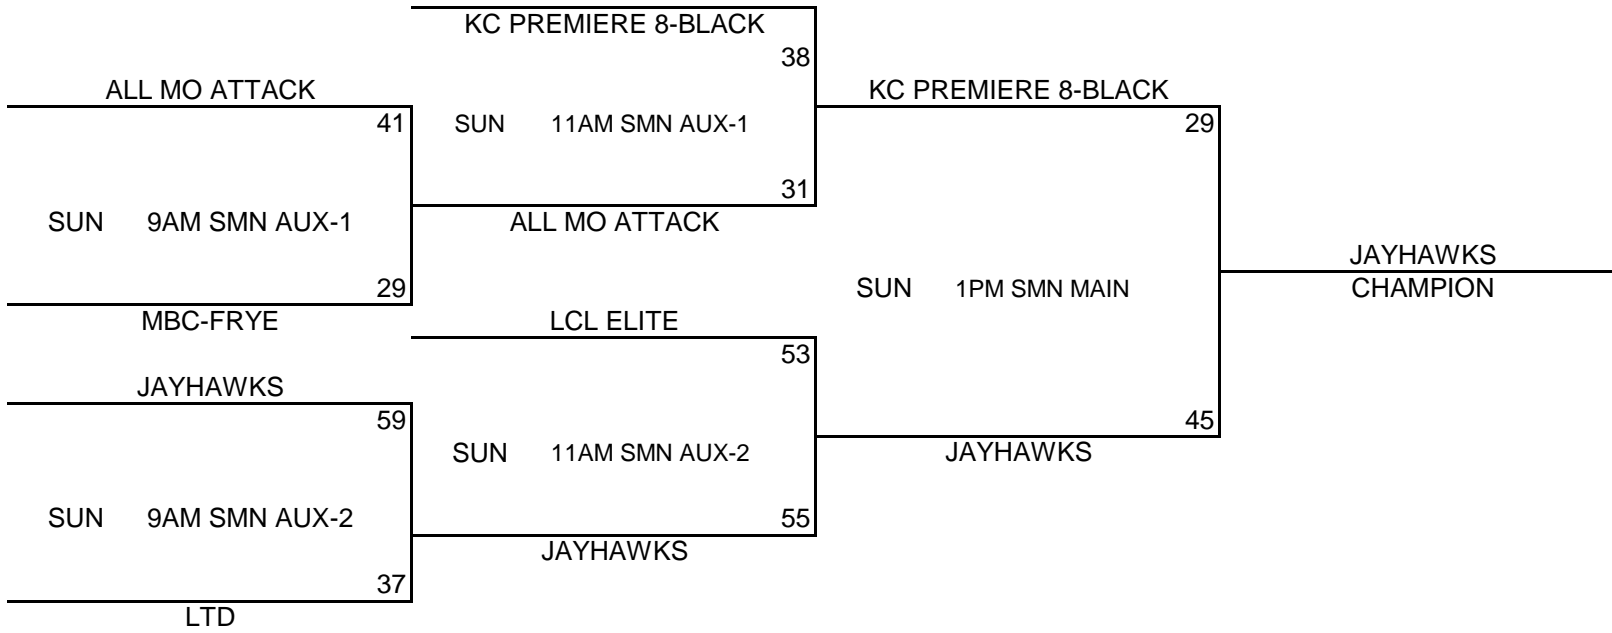

KCP/GYMRAT MAYB TOURNAMENT SERIES

7TH-8TH BOYS DIVISION BRACKET PLAY

BRACKET A