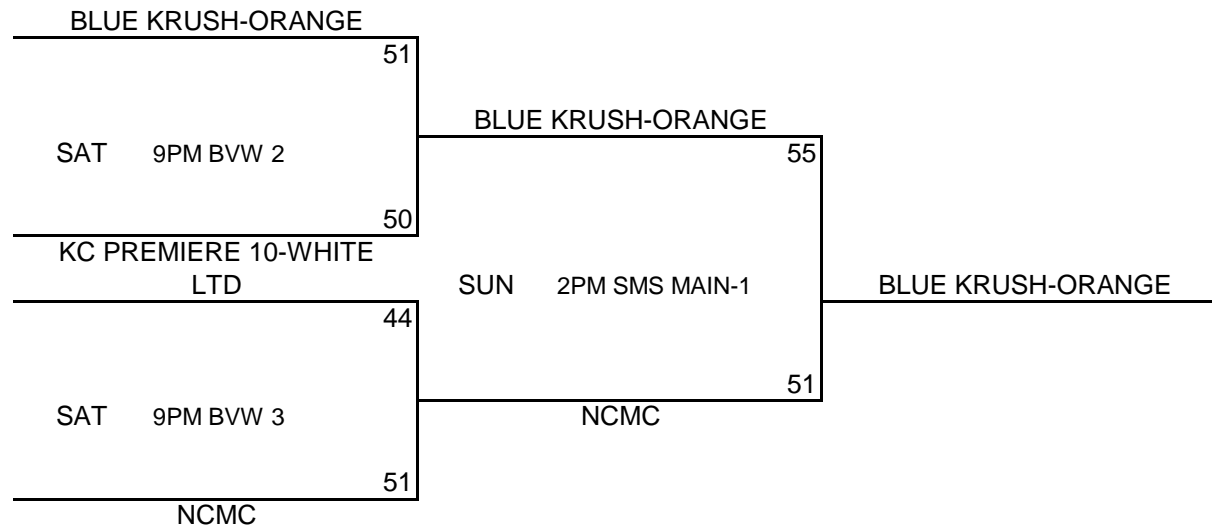

KCP/GYMRAT MAYB TOURNAMENT SERIES

9TH BOYS DIVISION BRACKET PLAY

BRACKET A

BRACKET B

KCP/GYMRATS MAYB Tournament Series

JUNIOR VARSITY BOYS DIVISION

<u>POOL A</u>	<u>W</u> <u>L</u>	<u>POOL B</u>	<u>W</u> <u>L</u>	<u>POOL C</u>	<u>W</u> <u>L</u>						
(1) KC PREMIERE 10W	<table border="1"><tr><td></td><td>II</td></tr></table>		II	(1) JAYHAWKS	<table border="1"><tr><td>I</td><td>I</td></tr></table>	I	I	(1) KRUSH ORANGE	<table border="1"><tr><td>I</td><td>I</td></tr></table>	I	I
	II										
I	I										
I	I										
(2) HOOP SERVICE	<table border="1"><tr><td>I</td><td>I</td></tr></table>	I	I	(2) NL ELITE	<table border="1"><tr><td>II</td><td></td></tr></table>	II		(2) LAWRENCE KINGS	<table border="1"><tr><td>II</td><td></td></tr></table>	II	
I	I										
II											
II											
(3) ALL MO ATTACK	<table border="1"><tr><td>II</td><td></td></tr></table>	II		(3) NCMC	<table border="1"><tr><td></td><td>II</td></tr></table>		II	(3) LIVIN THE DREAM	<table border="1"><tr><td></td><td>II</td></tr></table>		II
II											
	II										
	II										

Teams will be seeded according to record then point spread. 2-0 teams will be seeded by point spread, then 1-1 teams and 0-2 teams. There is a maximum of +15 or -15 points per game. If a tie remains after the point spreads, defensive points allowed will break the tie. Each team must have someone present at the gym at the end of pool play to find out where your team is seeded for bracket play. Please click on the tab below labeled as "Bracket" to view brackets and game times for brackets. Thanks and good luck to your team!

KCP/GYMRAT MAYB TOURNAMENT SERIES

JV BOYS DIVISION BRACKET PLAY

BRACKET A

BRACKET B

KCP/GYMRATS MAYB Tournament Series

8TH GIRLS DIVISION

POOL A

- (1) KC AND 1
- (2) LADY BANDITS
- (3) KC CHAOS