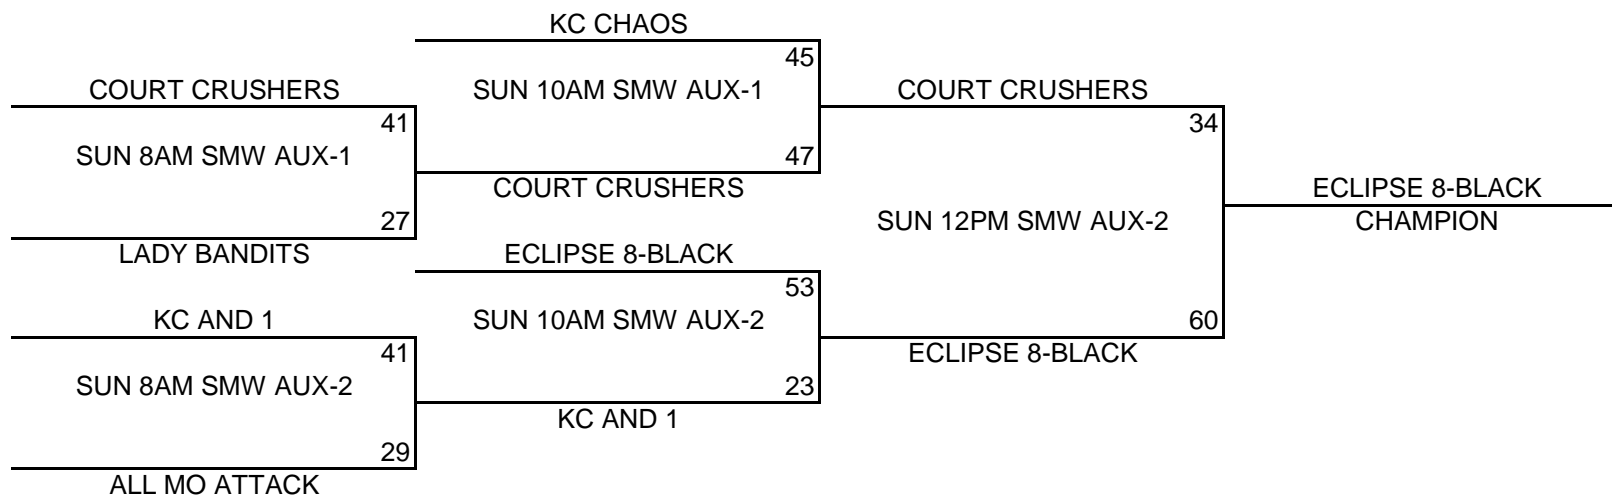

KCP/GYMRATS MAYB Tournament Series

8TH GIRLS DIVISION

POOL A

- (1) KC AND 1
- (2) LADY BANDITS
- (3) KC CHAOS

<u>W</u>	<u>L</u>
I	I
	II
II	

POOL B

- (1) COURT CRUSHERS
- (2) ALL MO ATTACK
- (3) ECLIPSE 8 BLACK

<u>W</u>	<u>L</u>
I	I
	II
II	

POOL PLAY SCHEDULE

A1	VS	A2	SAT	8:00AM
A1	VS	A3	SAT	10:00AM
A2	VS	A3	SAT	1:00PM
B1	VS	B2	SAT	3:00PM
B1	VS	B3	SAT	7:00PM
B2	VS	B3	SAT	9:00PM

BVN AUX	48-27
BVN AUX	35-43
BVN AUX	26-38
BVN AUX	37-6
BVN AUX	42-47
BVN AUX	18-60

CHAMPIONSHIP ROUND