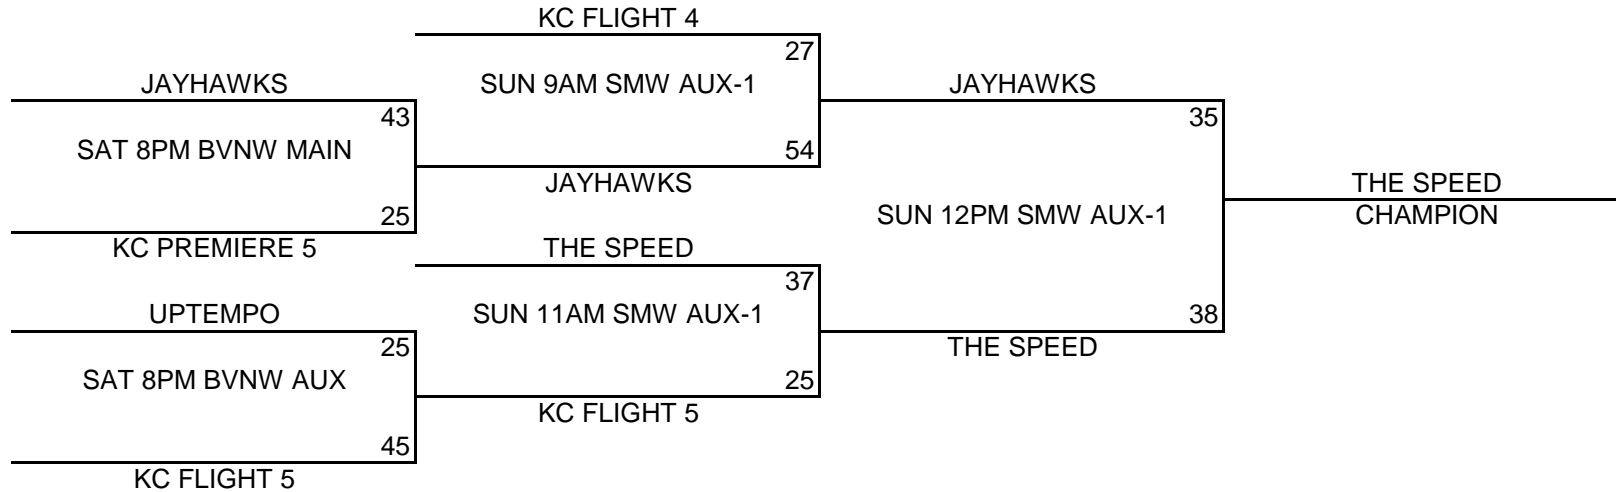

TIEBREAKER FORMAT:
 HEAD TO HEAD RESULT
 POINT SPREAD (MAX 15)
 DEF. POINTS ALLOWED

KCP/GYMRATS MAYB Tournament Series

5TH BOYS DIVISION

POOL A

- (1) KC PREMIERE 5
- (2) UP TEMPO
- (3) KC FLIGHT 4

<u>W</u>	<u>L</u>
I	II
II	I

POOL B

- (1) KC FLIGHT 5
- (2) THE SPEED
- (3) JAYHAWKS

<u>W</u>	<u>L</u>
II	II
I	I

POOL PLAY SCHEDULE

A1	VS	A2	FRI	6:00PM
A1	VS	A3	FRI	8:00PM
B1	VS	B2	SAT	2:00PM
B1	VS	B3	SAT	4:00PM
B2	VS	B3	SAT	6:00PM
A2	VS	A3	SAT	6:00PM

HORIZONS	24-30
HORIZONS	44-48
BVNW AUX	28-47
BVNW MAIN	20-38
BVNW MAIN	50-28
BVNW AUX	25-34

CHAMPIONSHIP ROUND

KCP/GYMRATS MAYB Tournament Series

5TH-6TH BOYS DIVISION

POOL A

- (1) KC PREMIERE 6 WHITE
- (2) MBC-PERRY
- (3) ALL MO ATTACK