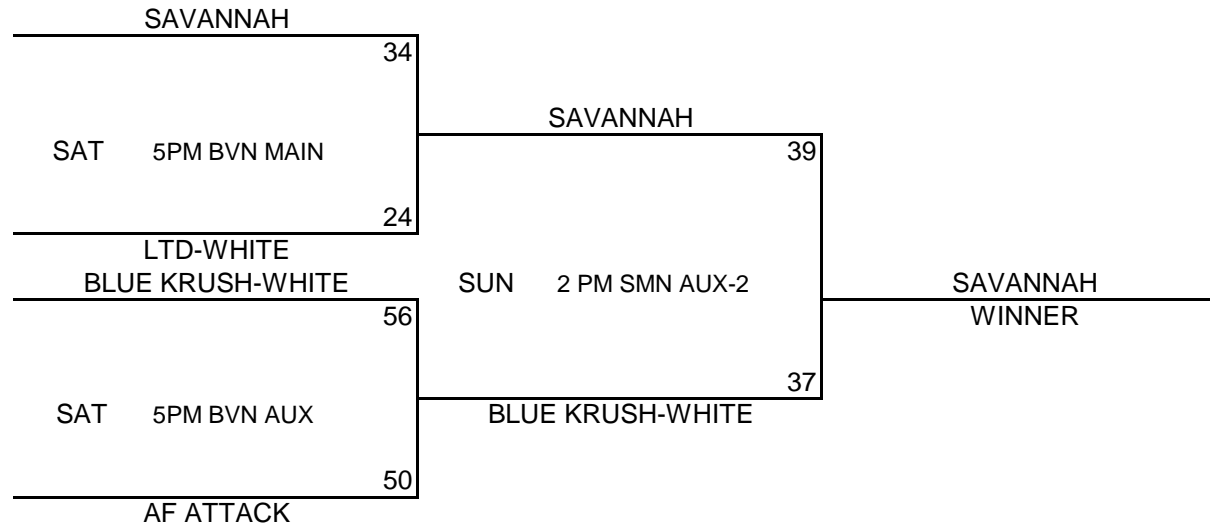

Teams will be seeded according to record then point spread. 2-0 teams will be seeded by point spread, then 1-1 teams and 0-2 teams. There is a maximum of +15 or -15 points per game. If a tie remains after the point spreads, defensive points allowed will break the tie. Each team must have someone present at the gym at the end of pool play to find out where your team is seeded for bracket play. Please click on the tab below labeled as "Bracket" to view brackets and game times for brackets. Thanks and good luck to your team!

KCP/GYMRAT MAYB TOURNAMENT SERIES

9TH BOYS DIVISION BRACKET PLAY

BRACKET A

BRACKET B

KCP/GYMRATS MAYB Tournament Series

JUNIOR VARSITY BOYS DIVISION

<u>POOL A</u>	<u>W</u> <u>L</u>	<u>POOL B</u>	<u>W</u> <u>L</u>	<u>POOL C</u>	<u>W</u> <u>L</u>						
(1) KC PREMIERE 10W	<table border="1"><tr><td></td><td>II</td></tr></table>		II	(1) JAYHAWKS	<table border="1"><tr><td>I</td><td>I</td></tr></table>	I	I	(1) KRUSH ORANGE	<table border="1"><tr><td>I</td><td>I</td></tr></table>	I	I
	II										
I	I										
I	I										
(2) HOOP SERVICE	<table border="1"><tr><td>I</td><td>I</td></tr></table>	I	I	(2) NL ELITE	<table border="1"><tr><td>II</td><td></td></tr></table>	II		(2) LAWRENCE KINGS	<table border="1"><tr><td>II</td><td></td></tr></table>	II	
I	I										
II											
II											
(3) ALL MO ATTACK	<table border="1"><tr><td>II</td><td></td></tr></table>	II		(3) NCMC	<table border="1"><tr><td></td><td>II</td></tr></table>		II	(3) LIVIN THE DREAM	<table border="1"><tr><td></td><td>II</td></tr></table>		II
II											
	II										
	II										