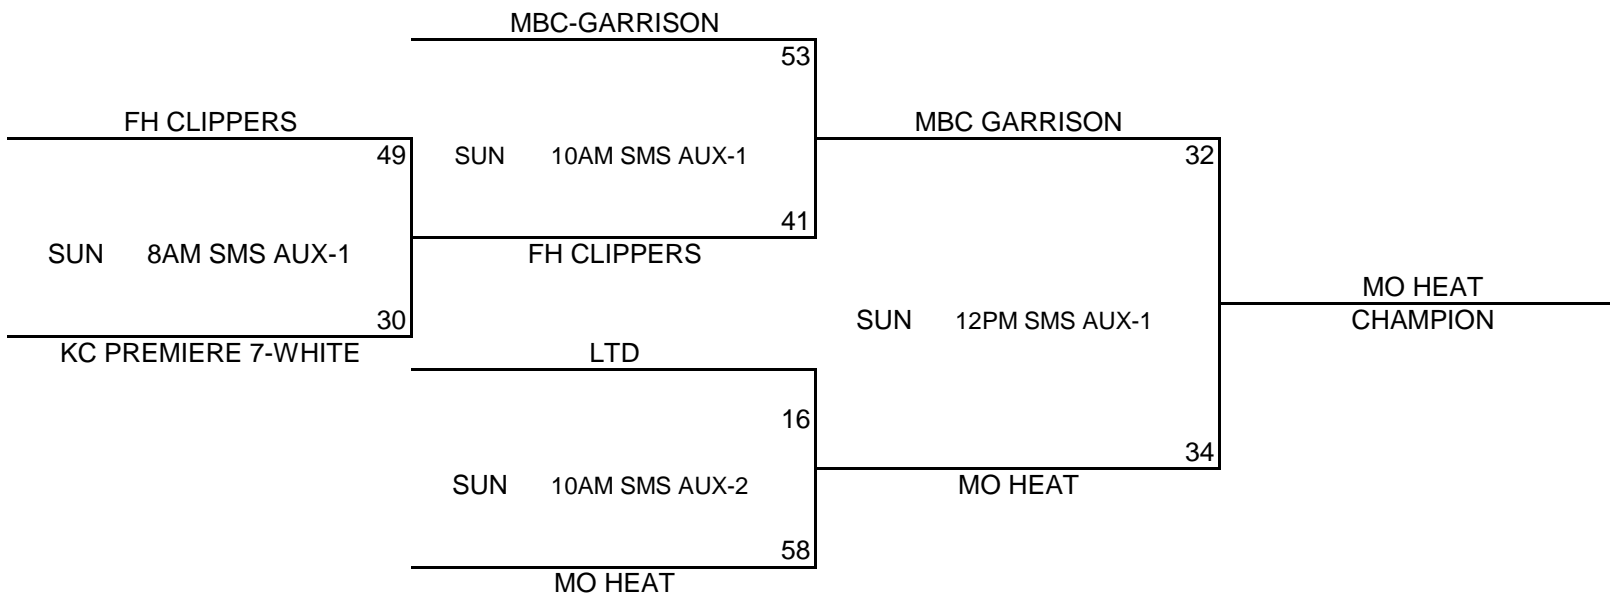

POOL D

- (1) MBC-SCHWARTZ
- (2) F.H. CLIPPERS
- (3) UPTempo

<u>W</u>	<u>L</u>
II	
	II
I	I

POOL PLAY SCHEDULE

A(1)	VS	A(2)	FRI	7:00PM	BVN MAIN		33	36
B(1)	VS	B(2)	FRI	8:00PM	BVN MAIN		37	42
C(1)	VS	C(2)	FRI	8:00PM	BVN AUX		17	46
A(1)	VS	A(3)	FRI	9:00PM	BVN MAIN		44	53
D(1)	VS	D(2)	SAT	1:00PM	BVW 3		34	26
A(2)	VS	A(3)	SAT	2:00PM	BVNW MAIN		57	48
B(1)	VS	B(3)	SAT	5:30PM	SMS MAIN-1		55	27
C(1)	VS	C(3)	SAT	5:30PM	SMS MAIN-2		5	58
D(1)	VS	D(3)	SAT	5:30PM	SMS AUX-1		40	37
C(1)	VS	B(3)	SAT	7:30PM	SMS MAIN-1		0	15
C(2)	VS	C(3)	SAT	7:30PM	SMS MAIN-2		29	53
D(2)	VS	D(3)	SAT	7:30PM	SMS AUX-1		40	48

Teams will be seeded according to record then point spread. 2-0 teams will be seeded by point spread, then 1-1 teams and 0-2 teams. There is a maximum of +15 or -15 points per game. If a tie remains after the point spreads, defensive points allowed will break the tie. Each team must have someone present at the gym at the end of pool play to find out where your team is seeded for bracket play. Please click on the tab below labeled as "Bracket" to view brackets and game times for brackets. Thanks and good luck to your team!

KCP/GYMRAT MAYB TOURNAMENT SERIES

7TH BOYS DIVISION BRACKET PLAY

BRACKET A

BRACKET B

KCP/GYMRATS MAYB Tournament Series

7TH/8TH BOYS DIVISION

POOL A

- (1) KC PREMIERE 8B
- (2) LIVIN THE DREAM
- (3) FILL IN TEAM