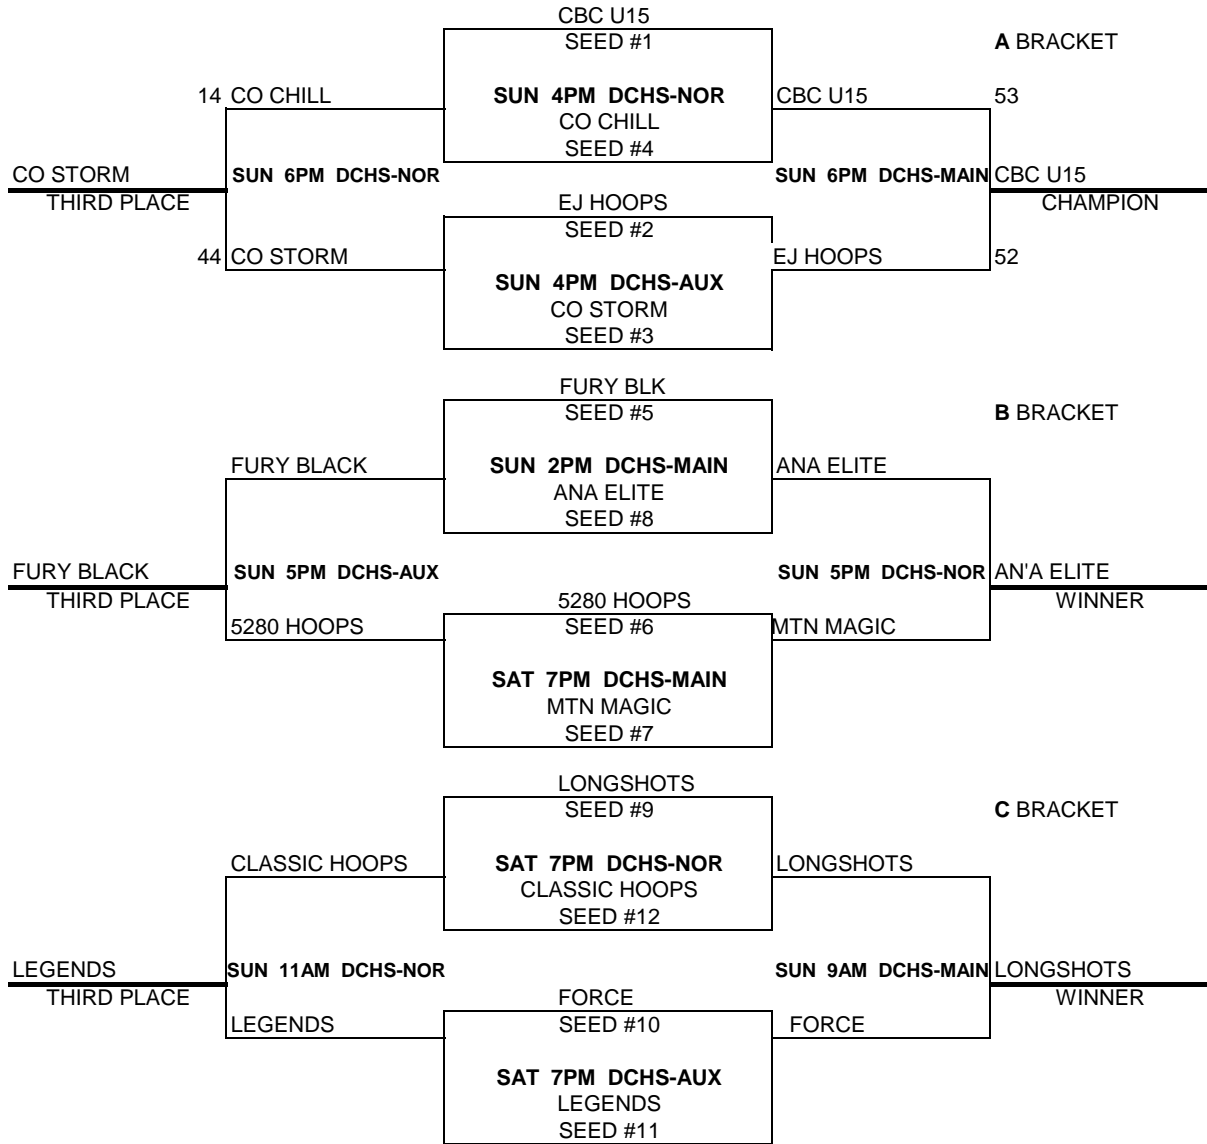

KC Premiere MAYB TOURNAMENT

9TH/10TH GRADE GIRLS RED DIVISION BRACKET

NOTE: TIE BREAKER
1 - HEAD TO HEAD
2 - POINT SPREAD (MAX. 15 POINTS)
3 - DEF. POINTS ALLOWED

Premiere MAYB TOURNAMENT

11TH/12TH GRADE GIRLS DIVISION

<u>POOL A</u>	<u>W</u> <u>L</u>	<u>POOL B</u>	<u>W</u> <u>L</u>	<u>POOL C</u>	<u>W</u> <u>L</u>
(1) DCC	1 11	(1) CEN. FURY RED	111	(1) XTREME 17U BLUE	111
(2) CBC U17	111	(2) LADY SURVIVORS	11 1	(2) PREMIER U17	1 11
(3) LONGMONT RUSH	11 1	(3) CBC U16S	1 11	(3) CO WOLFPACK	11 1
(4) CLASSIC HOOPS	1 11	(4) XTREME 17U ELITE	111	(4) CO ECLIPSE	111

POOL PLAY SCHEDULE

A(1)	VS	A(2)	FRI	5:30PM	HRHS-MAIN	SCORE		
B(1)	VS	B(2)	FRI	6:30PM	HRHS-MAIN	SCORE	20	62
C(1)	VS	C(2)	FRI	7:30PM	HRHS-MAIN	SCORE	45	30
A(3)	VS	A(1)	FRI	7:30PM	HRHS-AUX	SCORE	9	57
B(3)	VS	B(4)	FRI	8:30PM	HRHS-MAIN	SCORE	40	27
C(3)	VS	C(4)	FRI	8:30PM	HRHS-AUX	SCORE	41	24
A(4)	VS	A(3)	SAT	2PM	HRHS-AUX	SCORE	21	36
B(1)	VS	B(3)	SAT	2PM	HRHS-MAIN	SCORE	39	44
A(2)	VS	A(4)	SAT	3PM	HRHS-MAIN	SCORE	42	30
B(2)	VS	B(4)	SAT	3PM	HRHS-AUX	SCORE	74	24
C(1)	VS	C(3)	SAT	4PM	HRHS-MAIN	SCORE	32	27
C(2)	VS	C(4)	SAT	4PM	HRHS-AUX	SCORE	25	60
A(1)	VS	A(4)	SAT	5PM	HRHS-AUX	SCORE	33	39
B(1)	VS	B(4)	SAT	5PM	HRHS-MAIN	SCORE	55	41
A(2)	VS	A(3)	SAT	6PM	HRHS-MAIN	SCORE	31	32
C(1)	VS	C(4)	SAT	6PM	HRHS-AUX	SCORE	61	32
B(2)	VS	B(3)	SAT	7PM	HRHS-MAIN	SCORE	25	80
C(2)	VS	C(3)	SAT	7PM	HRHS-AUX	SCORE	50	34
						SCORE	48	49

TEAMS WILL BE SEEDED ACCORDING TO RECORD, THEN POINT SPREAD AND THEN DEFENSIVE POINTS ALLOWED
*ALL TEAMS MUST HAVE REP PRESENT AFTER LAST POOL PLAY GAME FOR SEEDING, SORRY NO PHONE CALLS

NOTE: TIE BREAKER
1 - HEAD TO HEAD
2 - POINT SPREAD (MAX. 15 POINTS)
3 - DEF. POINTS ALLOWED