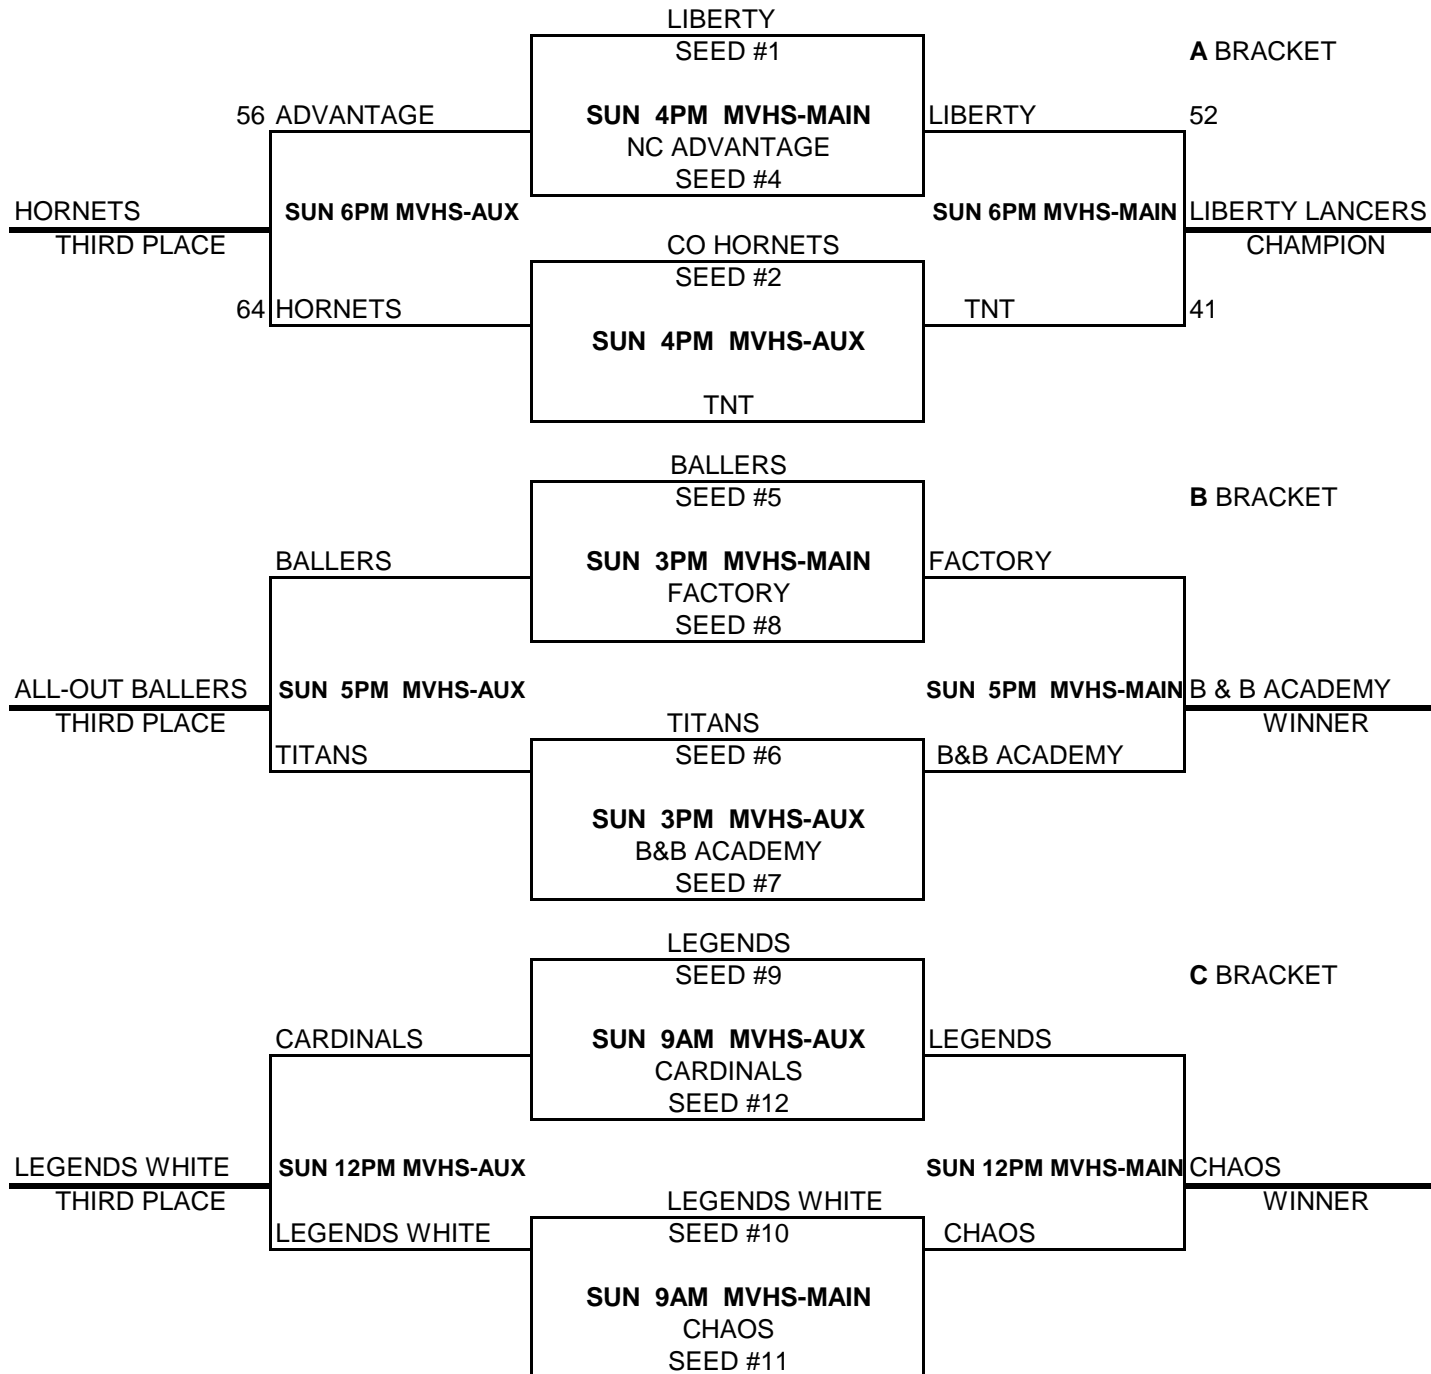

KC Premiere MAYB TOURNAMENT

9TH/10TH GRADE BOYS DIVISION BRACKET