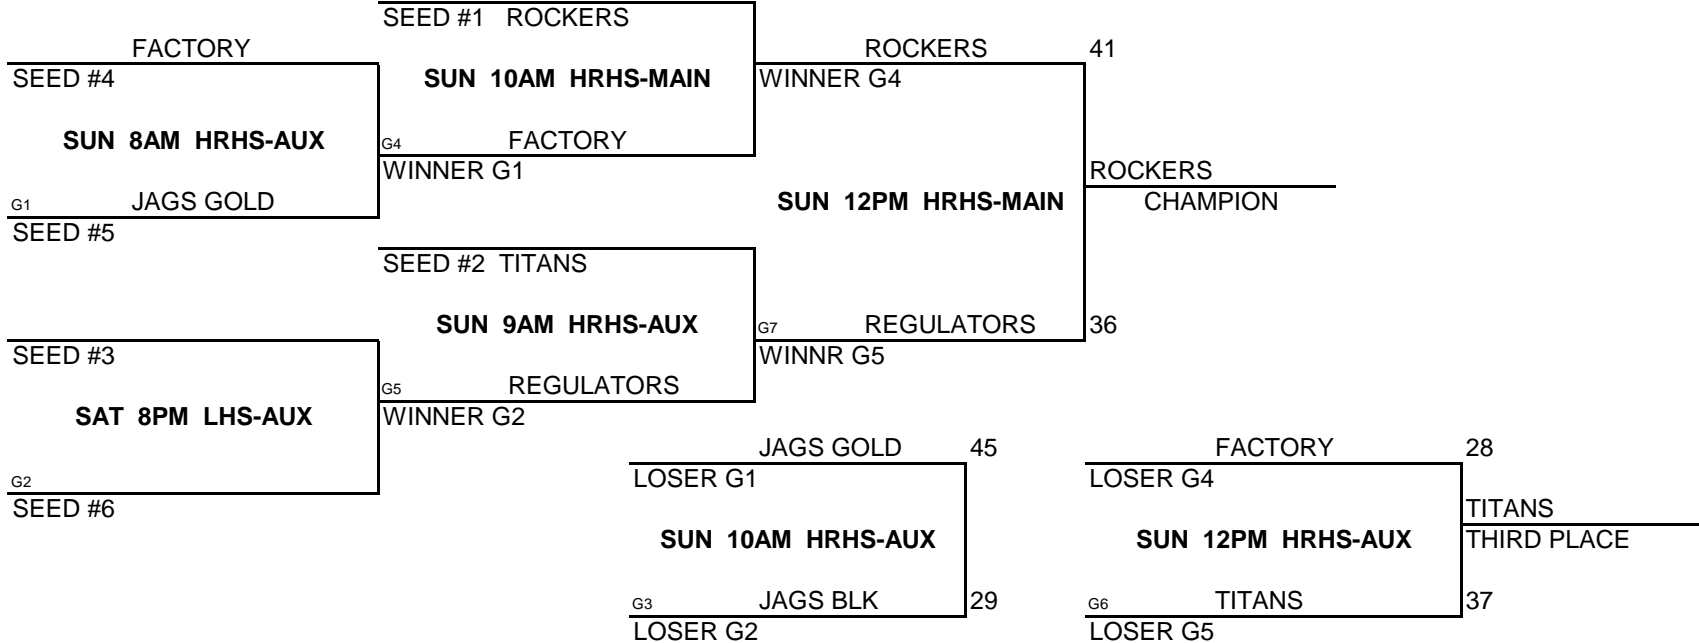

PREMIERE MAYB TOURNAMENT

7TH GRADE BOYS DIVISION

POOL A

- (1) JAGUAR BBC BLACK
- (2) BB FACTORY
- (3) TITANS U13 BLACK

<u>WINS</u>	<u>LOSSES</u>
	11
1	1
11	

POOL B

- (1) CO REGULATORS GRAY
- (2) JAGUAR BBC GOLD
- (3) TEAM ROCKERS

<u>WINS</u>	<u>LOSSES</u>
1	1
	11
11	

POOL PLAY ROUND 1

	<u>DAY</u>	<u>TIME</u>	<u>LOCATION</u>
A-1 VS A-2	FRI	8PM	LHS-MAIN
A-1 VS A-3	SAT	2PM	LHS-AUX
A-2 VS A-3	SAT	4PM	LHS-MAIN

	<u>DAY</u>	<u>TIME</u>	<u>LOCATION</u>
B-1 VS B-2	FRI	8PM	LHS-AUX
B-1 VS B-3	SAT	2PM	LHS-MAIN
B-2 VS B-3	SAT	4PM	LHS-AUX

SEEDING ROUND

SEED #1 POOL A	VS	SEED #1 POOL B	SAT	7PM	LHS-MAIN	Winner gets 1st seed, Loser gets 2nd seed
SEED #2 POOL A	VS	SEED #2 POOL B	SAT	6PM	LHS-MAIN	Winner gets 3rd seed, Loser gets 4th seed
SEED #3 POOL A	VS	SEED #3 POOL B	SAT	6PM	LHS-AUX	Winner gets 5th seed, Loser gets 6th seed

CHAMPIONSHIP ROUND