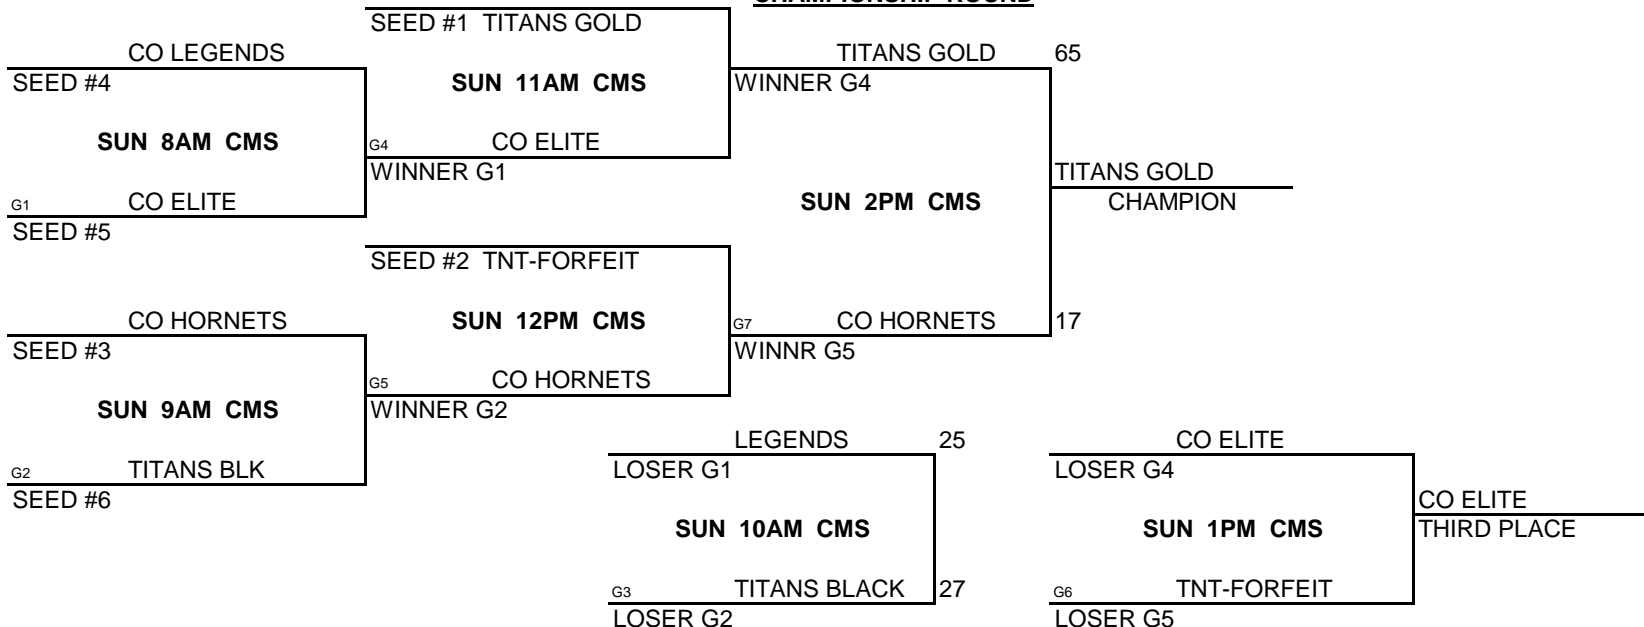

PREMIERE MAYB TOURNAMENT

5TH/6TH GRADE BOYS DIVISION

POOL A

- (1) TITANS U12 BLACK
- (2) TNT
- (3) CO HORNETS

WINS	LOSSES
	11
11	
1	1

POOL B

- (1) CO ELITE 12U
- (2) TITANS U12 GOLD
- (3) CO LEGENDS 5TH

WINS	LOSSES
	11
11	
1	1

POOL PLAY ROUND 1

	VS		DAY	TIME	LOCATION
A-1		A-2	SAT	12PM	CMS
A-1		A-3	SAT	2PM	CMS
A-2		A-3	SAT	4PM	CMS

	VS		DAY	TIME	LOCATION
B-1		B-2	SAT	1PM	CMS
B-1		B-3	SAT	3PM	CMS
B-2		B-3	SAT	5PM	CMS

SEEDING ROUND

SEED #1 POOL A	VS	SEED #1 POOL B	SAT	8PM	CMS
SEED #2 POOL A	VS	SEED #2 POOL B	SAT	7PM	CMS
SEED #3 POOL A	VS	SEED #3 POOL B	SAT	6PM	CMS

Winner gets 1st seed, Loser gets 2nd seed
Winner gets 3rd seed, Loser gets 4th seed
Winner gets 5th seed, Loser gets 6th seed

CHAMPIONSHIP ROUND