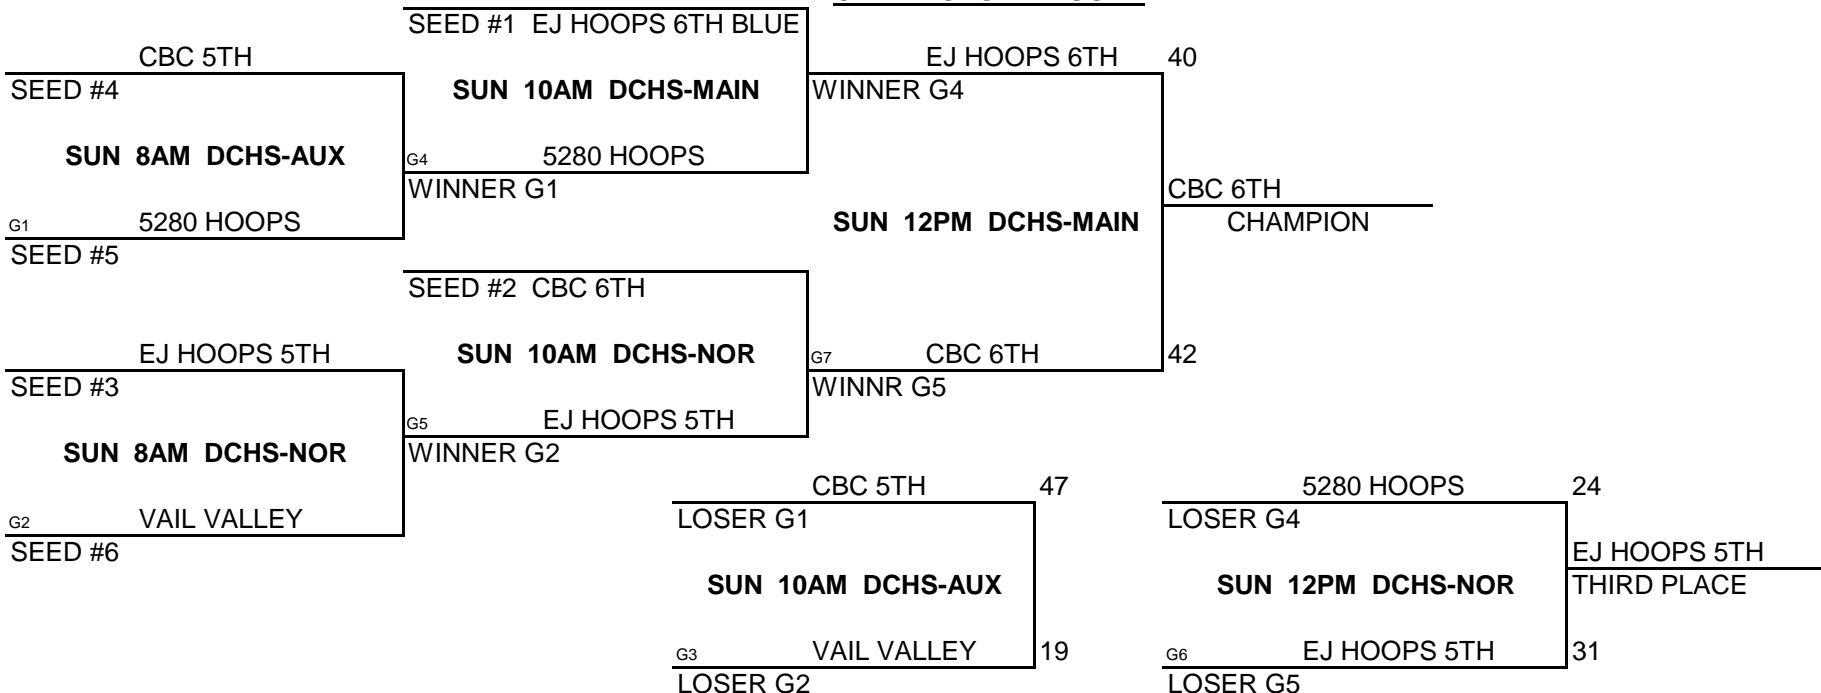

PREMIERE MAYB TOURNAMENT

5TH/6TH GRADE GIRLS DIVISION

POOL A

- (1) EJ HOOPS 5TH BLACK
- (2) CBC 6TH
- (3) VAIL VALLEY

<u>WINS</u>	<u>LOSSES</u>
1	1
11	
	11

POOL B

- (1) EJ HOOPS 6TH BLUE
- (2) CBC 5TH
- (3) 5280 HOOPS G6

<u>WINS</u>	<u>LOSSES</u>
11	
1	1
	11

POOL PLAY ROUND 1

	<u>DAY</u>	<u>TIME</u>	<u>LOCATION</u>
A-1 VS A-2	FRI	6PM	DCHS-MAIN
A-1 VS A-3	SAT	10AM	DCHS-AUX
A-2 VS A-3	SAT	12PM	DCHS-NOR

	<u>DAY</u>	<u>TIME</u>	<u>LOCATION</u>
B-1 VS B-2	FRI	6PM	DCHS-AUX
B-1 VS B-3	SAT	10AM	DCHS-NOR
B-2 VS B-3	SAT	12PM	DCHS-AUX

SEEDING ROUND

SEED #1 POOL A	VS	SEED #1 POOL B	SUN	8AM	DCHS-MAIN	Winner gets 1st seed, Loser gets 2nd seed
SEED #2 POOL A	VS	SEED #2 POOL B	SAT	2PM	DCHS-NOR	Winner gets 3rd seed, Loser gets 4th seed
SEED #3 POOL A	VS	SEED #3 POOL B	SAT	2PM	DCHS-AUX	Winner gets 5th seed, Loser gets 6th seed

CHAMPIONSHIP ROUND

NOTE: TIE BREAKER
1 - HEAD TO HEAD
2 - POINT SPREAD (MAX. 15 POINTS)
3 - DEF. POINTS ALLOWED