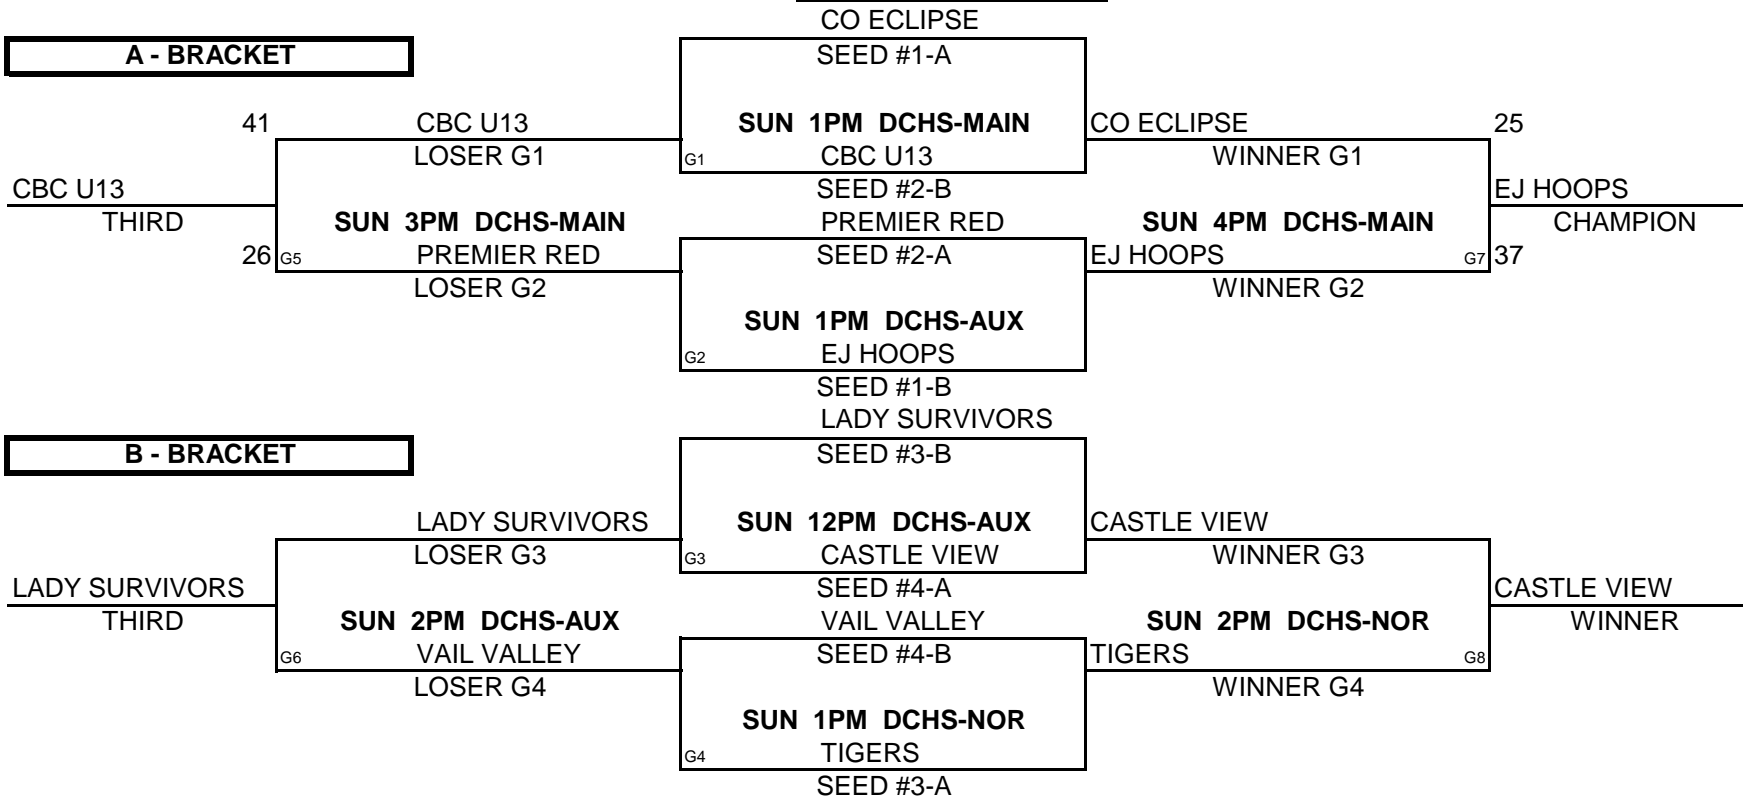

PREMIERE MAYB TOURNAMENT

9TH/10TH GRADE GIRLS WHITE DIVISION

POOL A

WINS LOSSES

(1)	CO ECLIPSE	111	
(2)	PREMIER U16 RED	11	1
(3)	CASTLE VIEW		111
(4)	TIGER BASKETBALL	1	11

POOL B

WINS LOSSES

(1)	CBC U13	11	1
(2)	EJ HOOPS 14U BLUE	111	
(3)	LADY SURVIVORS	1	11
(4)	VAIL VALLEY EAGLES		111

POOL PLAY ROUND

A-1	VS	A-2	FRI	8PM	DCHS-MAIN	B-1	VS	B-2	FRI	9PM	DCHS-MAIN
A-3	VS	A-4	FRI	9PM	DCHS-AUX	B-1	VS	B-4	SAT	6PM	DCHS-NOR
A-2	VS	A-3	SAT	6PM	DCHS-MAIN	B-2	VS	B-3	SAT	6PM	DCHS-AUX
A-1	VS	A-4	SAT	8PM	DCHS-NOR	B-2	VS	B-4	SAT	8PM	DCHS-MAIN
A-1	VS	A-3	SAT	9PM	DCHS-NOR	B-1	VS	B-3	SAT	8PM	DCHS-AUX
A-2	VS	A-4	SAT	9PM	DCHS-AUX	B-3	VS	B-4	SAT	9PM	DCHS-MAIN

CHAMPIONSHIP ROUND

NOTE: TIE BREAKER
1 - HEAD TO HEAD
2 - POINT SPREAD (MAX. 15 POINTS)
3 - DEF. POINTS ALLOWED