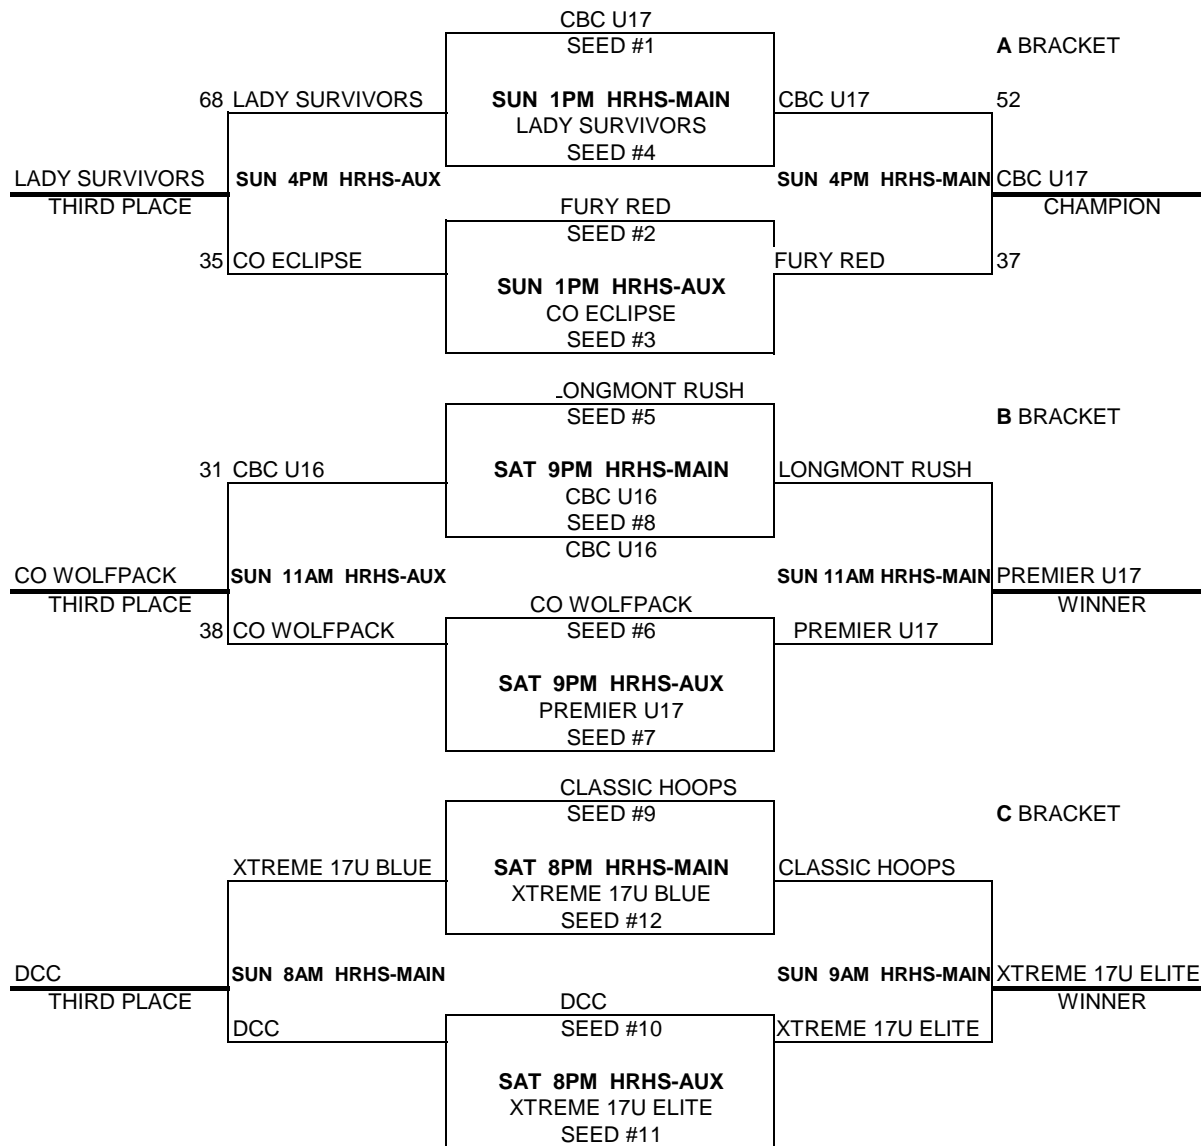

KC Premiere MAYB TOURNAMENT

11TH/12TH GRADE GIRLS DIVISION BRACKET

NOTE: TIE BREAKER
1 - HEAD TO HEAD
2 - POINT SPREAD (MAX. 15 POINTS)
3 - DEF. POINTS ALLOWED

PREMIERE MAYB TOURNAMENT

5TH/6TH GRADE BOYS DIVISION

POOL A

- (1) TITANS U12 BLACK
- (2) TNT
- (3) CO HORNETS

WINS	LOSSES
	11
11	
1	1

POOL B

- (1) CO ELITE 12U
- (2) TITANS U12 GOLD
- (3) CO LEGENDS 5TH

WINS	LOSSES
	11
11	
1	1

POOL PLAY ROUND 1

	VS		DAY	TIME	LOCATION
A-1		A-2	SAT	12PM	CMS
A-1		A-3	SAT	2PM	CMS
A-2		A-3	SAT	4PM	CMS

	VS		DAY	TIME	LOCATION
B-1		B-2	SAT	1PM	CMS
B-1		B-3	SAT	3PM	CMS
B-2		B-3	SAT	5PM	CMS

SEEDING ROUND

SEED #1 POOL A	VS	SEED #1 POOL B	SAT	8PM	CMS
SEED #2 POOL A	VS	SEED #2 POOL B	SAT	7PM	CMS
SEED #3 POOL A	VS	SEED #3 POOL B	SAT	6PM	CMS

Winner gets 1st seed, Loser gets 2nd seed
Winner gets 3rd seed, Loser gets 4th seed
Winner gets 5th seed, Loser gets 6th seed

CHAMPIONSHIP ROUND