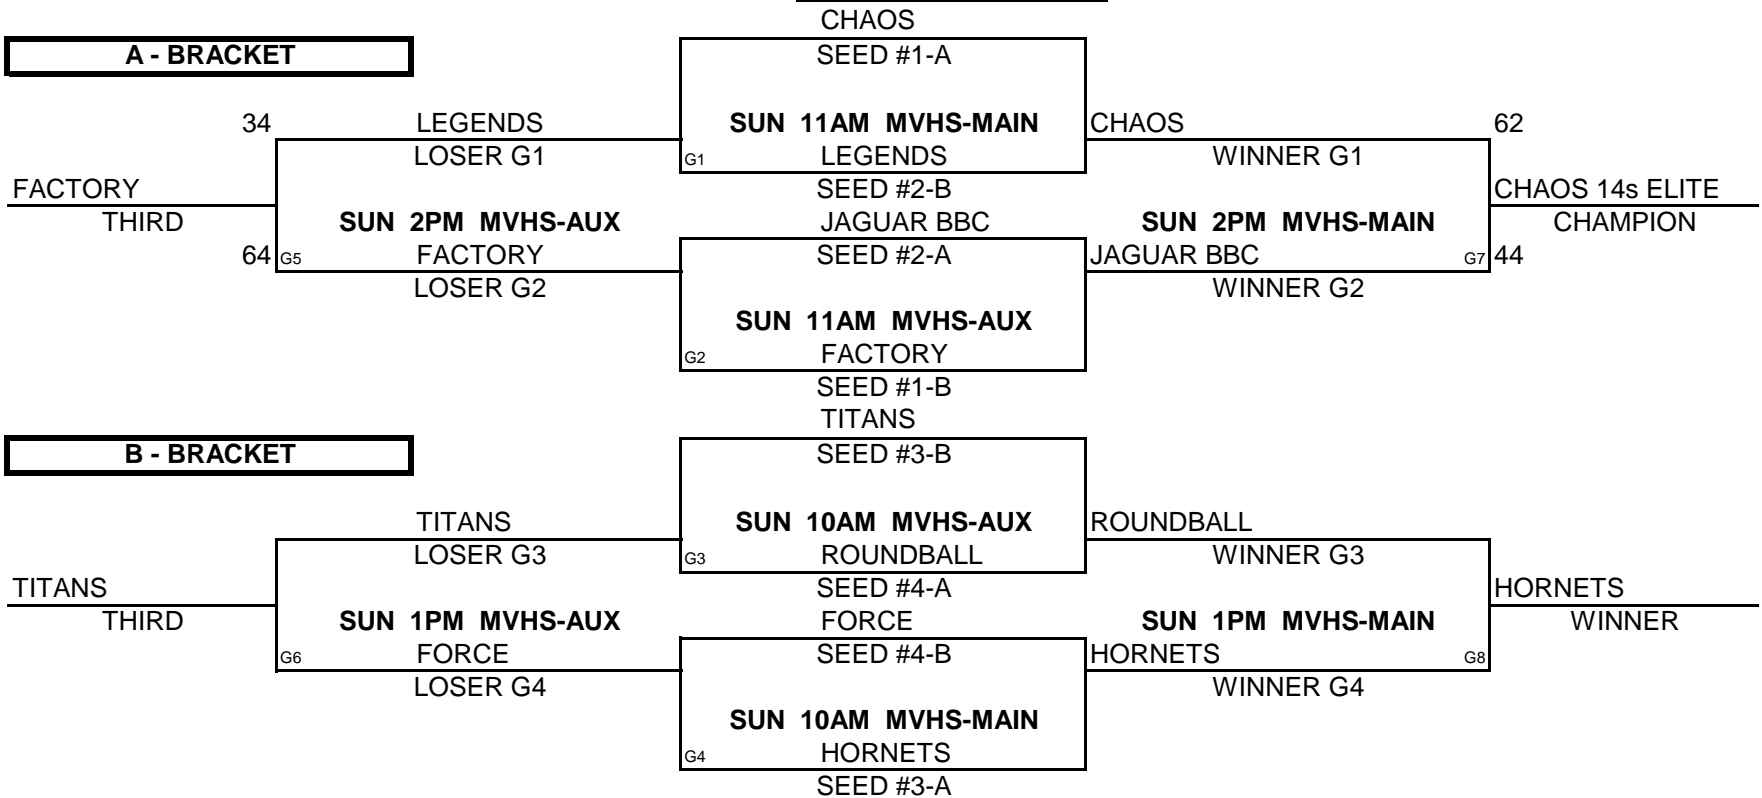

WINS

LOSSES

(1)	CO FORCE	1	11
(2)	LEGENDS	1	11
(3)	TITANS U14 BLACK	1	11
(4)	BB FACTORY NAVY	111	

POOL PLAY ROUND

A-1	VS	A-2	FRI	7PM	MVHS-MAIN	B-1	VS	B-2	SAT	8AM	LHS-MAIN
A-3	VS	A-4	FRI	7PM	MVHS-AUX	B-3	VS	B-4	SAT	8AM	LHS-AUX
A-2	VS	A-3	SAT	9AM	LHS-MAIN	B-2	VS	B-3	SAT	10AM	LHS-AUX
A-1	VS	A-4	SAT	9AM	LHS-AUX	B-1	VS	B-4	SAT	10AM	LHS-MAIN
A-1	VS	A-3	SAT	11AM	LHS-AUX	B-1	VS	B-3	SAT	12PM	LHS-AUX
A-2	VS	A-4	SUN	8AM	MVHS-AUX	B-2	VS	B-4	SUN	8AM	MVHS-MAIN

CHAMPIONSHIP ROUND

NOTE: TIE BREAKER

1 - HEAD TO HEAD

2 - POINT SPREAD (MAX. 15 POINTS)

3 - DEF. POINTS ALLOWED

Premiere MAYB TOURNAMENT

9TH/10TH GRADE BOYS DIVISION

<u>POOL A</u>	<u>W</u>	<u>L</u>	<u>POOL B</u>	<u>W</u>	<u>L</u>	<u>POOL C</u>	<u>W</u>	<u>L</u>
(1) ALL OUT BALLERS	11	1	(1) B&B ACADEMY WT	1	11	(1) NC ADVANTAGE	11	1
(2) CHAOS 15s ELITE		111	(2) CO LEGENDS 9/10	1	11	(2) CARDINALS BLK		111
(3) BB FACTORY 9TH	1	11	(3) CO HORNETS	111		(3) LIBERTY LANCERS	111	
(4) TNT	111		(4) LEGENDS U16 WHITE	1	11	(4) TITANS U15 WHITE	1	11