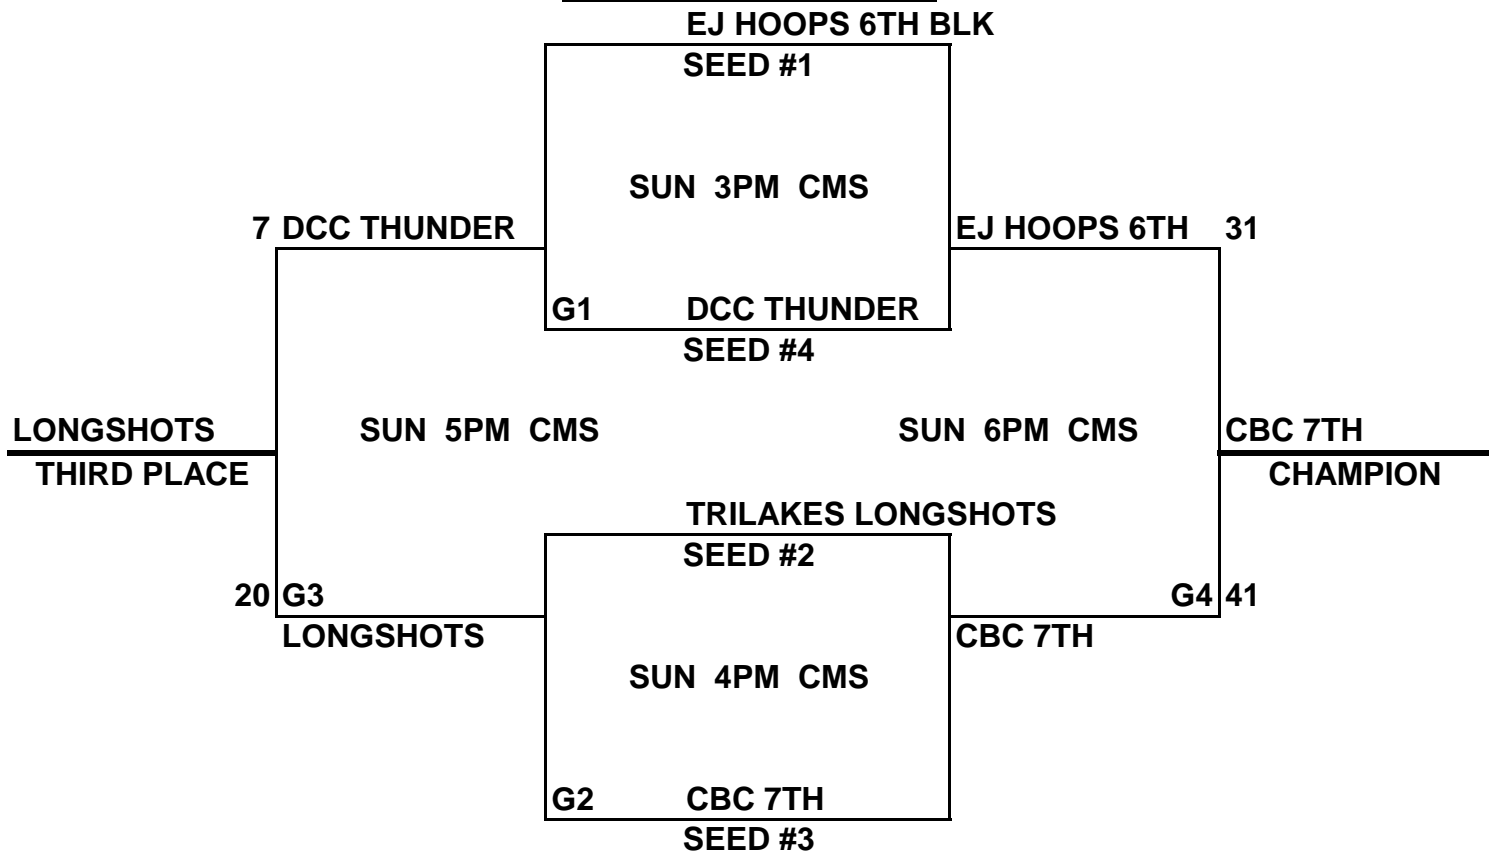

PREMIERE MAYB TOURNAMENT

7TH GRADE GIRLS DIVISION

(1)	DCC THUNDER
(2)	TRI LAKES LONGSHOTS
(3)	CBC 7TH
(4)	EJ HOOPS 6TH BLACK

<u>WINS</u>	<u>LOSSES</u>
	111
11	1
1	11
111	

SCHEDULE

1	VS	2	FRI	5:30 PM	HRHS-AUX	21-44
3	VS	4	FRI	6:30 PM	HRHS-AUX	36-40
1	VS	3	SAT	8AM	CMS	12 42
2	VS	4	SAT	9AM	CMS	28-42
1	VS	4	SAT	10AM	CMS	9 39
2	VS	3	SAT	11AM	CMS	36-29

CHAMPIONSHIP ROUND

NOTE: TIE BREAKERS

1 - HEAD TO HEAD

2 - POINT SPREAD (MAX 15 POINTS)

3 - DEF. POINTS ALLOWED