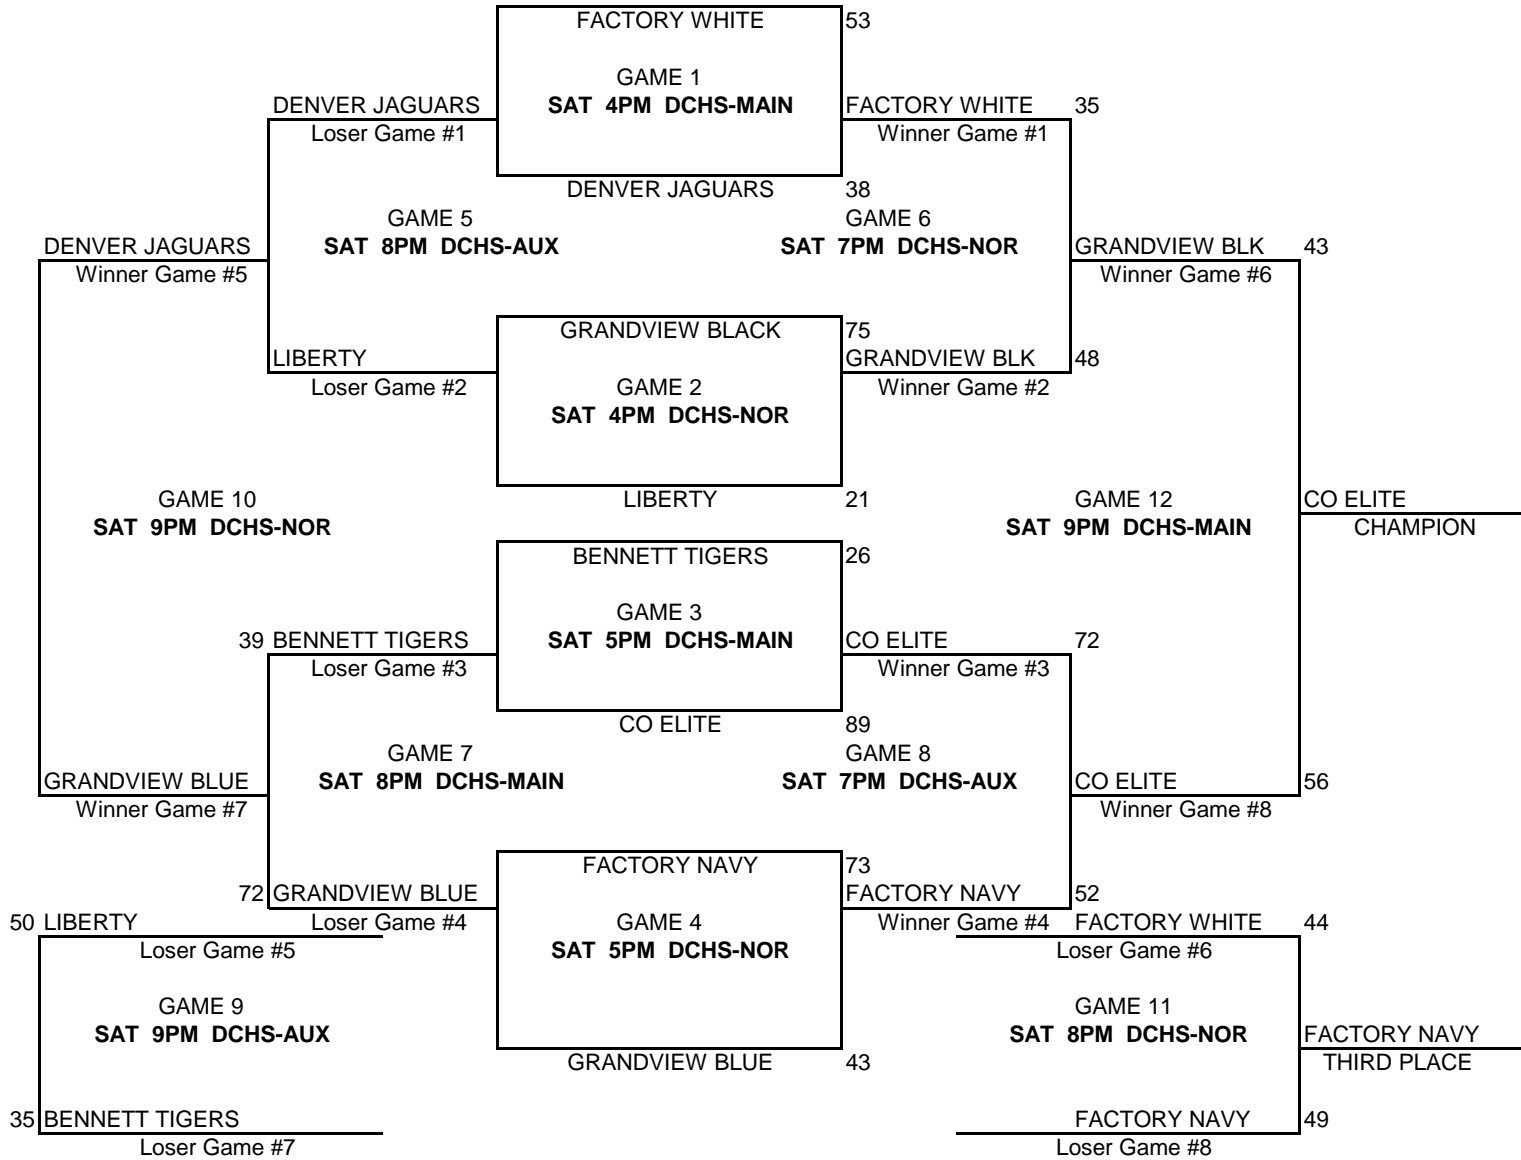

MAYB BASKETBALL TOURNAMENT

11TH/12TH GRADE BOYS DIVISION