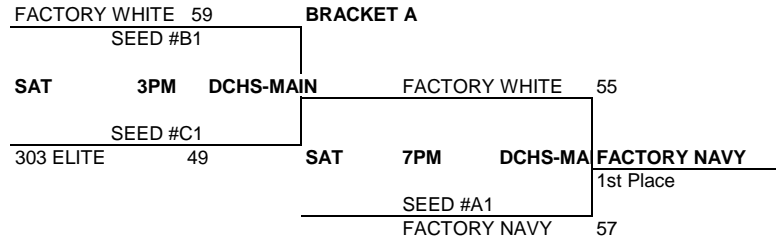

MAYB BASKETBALL TOURNAMENT

9TH/10TH GRADE BOYS DIVISION

<u>POOL A</u>	<u>W</u> <u>L</u>	<u>POOL B</u>	<u>W</u> <u>L</u>	<u>POOL C</u>	<u>W</u> <u>L</u>
(1) FACTORY NAVY	11	(1) PUEBLO SOUTH	1	(1) 303 ELITE	11
(2) SABERCATS	11	(2) FACTORY WHITE	11	(2) CO FLASH	11
(3) HORNETS 10TH	1	(3) CO HAWKS	11	(3) FACTORY CAROLINA	1

POOL PLAY SCHEDULE

A(1)	VS	A(2)	FRI	7PM	DCHS-NOR	SCORE	52	30
B(1)	VS	B(2)	FRI	7PM	DCHS-AUX	SCORE	53	56
C(1)	VS	C(2)	FRI	7PM	DCHS-MAIN	SCORE	69	26
A(1)	VS	A(3)	FRI	9PM	DCHS-MAIN	SCORE	70	58
B(1)	VS	B(3)	FRI	9PM	DCHS-NOR	SCORE	60	56
C(1)	VS	C(3)	FRI	9PM	DCHS-AUX	SCORE	47	40
A(2)	VS	A(3)	SAT	1PM	DCHS-MAIN	SCORE	28	60
B(2)	VS	B(3)	SAT	1PM	DCHS-NOR	SCORE	44	40
C(2)	VS	C(3)	SAT	2PM	DCHS-MAIN	SCORE	41	57

MAYB BASKETBALL TOURNAMENT

9TH/10TH GRADE BOYS DIVISION BRACKET