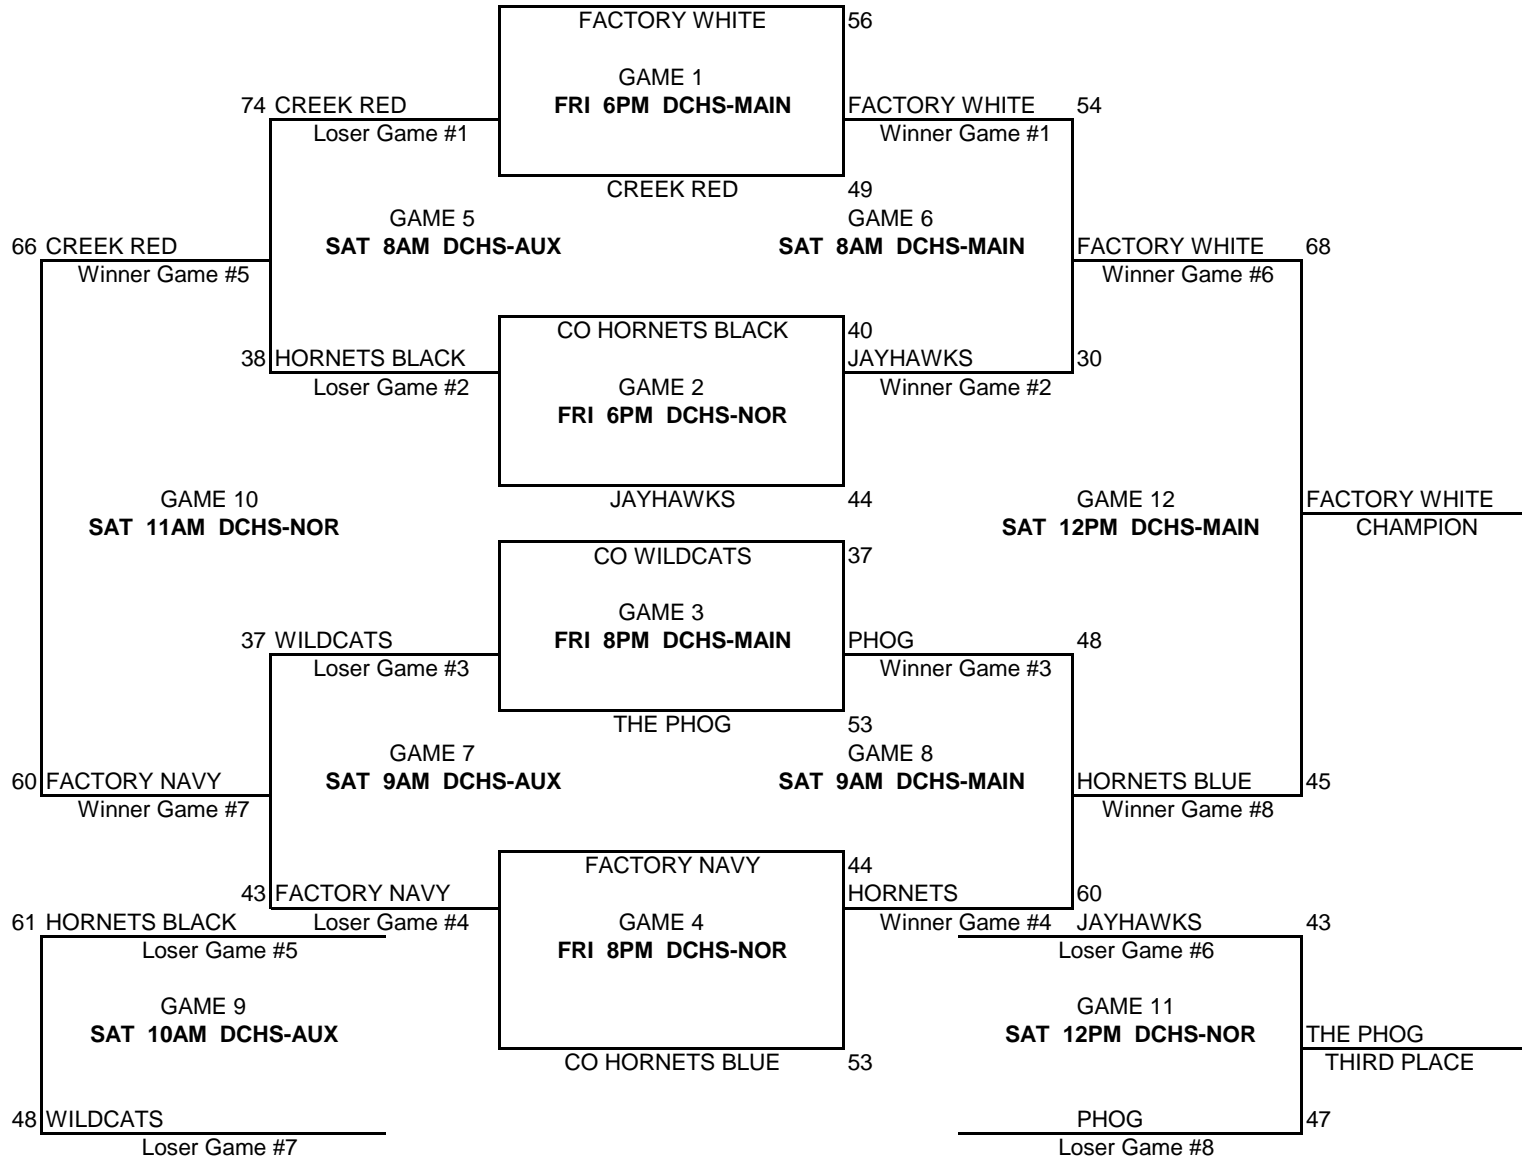

*THE FIRST SEEDS FROM EACH POOL WILL PLAY EACH OTHER FOR CHAMPIONSHIP

MAYB BASKETBALL TOURNAMENT

7TH GRADE BOYS DIVISION

MAYB BASKETBALL TOURNAMENT

8TH GRADE BOYS DIVISION

MAYB BASKETBALL TOURNAMENT

9TH/10TH GRADE BOYS DIVISION

<u>POOL A</u>	<u>W</u> <u>L</u>	<u>POOL B</u>	<u>W</u> <u>L</u>	<u>POOL C</u>	<u>W</u> <u>L</u>
(1) FACTORY NAVY	11	(1) PUEBLO SOUTH	1	(1) 303 ELITE	11
(2) SABERCATS	11	(2) FACTORY WHITE	11	(2) CO FLASH	11
(3) HORNETS 10TH	1	(3) CO HAWKS	11	(3) FACTORY CAROLINA	1