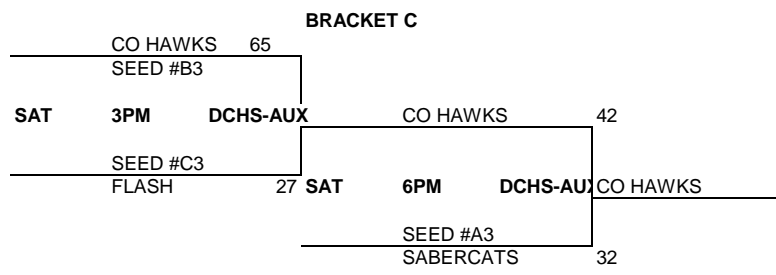

MAYB BASKETBALL TOURNAMENT

9TH/10TH GRADE BOYS DIVISION

<u>POOL A</u>	<u>W</u> <u>L</u>	<u>POOL B</u>	<u>W</u> <u>L</u>	<u>POOL C</u>	<u>W</u> <u>L</u>
(1) FACTORY NAVY	11	(1) PUEBLO SOUTH	1	(1) 303 ELITE	11
(2) SABERCATS	11	(2) FACTORY WHITE	11	(2) CO FLASH	11
(3) HORNETS 10TH	1	(3) CO HAWKS	11	(3) FACTORY CAROLINA	1

POOL PLAY SCHEDULE

A(1)	VS	A(2)	FRI	7PM	DCHS-NOR	SCORE	52	30
B(1)	VS	B(2)	FRI	7PM	DCHS-AUX	SCORE	53	56
C(1)	VS	C(2)	FRI	7PM	DCHS-MAIN	SCORE	69	26
A(1)	VS	A(3)	FRI	9PM	DCHS-MAIN	SCORE	70	58
B(1)	VS	B(3)	FRI	9PM	DCHS-NOR	SCORE	60	56
C(1)	VS	C(3)	FRI	9PM	DCHS-AUX	SCORE	47	40
A(2)	VS	A(3)	SAT	1PM	DCHS-MAIN	SCORE	28	60
B(2)	VS	B(3)	SAT	1PM	DCHS-NOR	SCORE	44	40
C(2)	VS	C(3)	SAT	2PM	DCHS-MAIN	SCORE	41	57

MAYB BASKETBALL TOURNAMENT

9TH/10TH GRADE BOYS DIVISION BRACKET