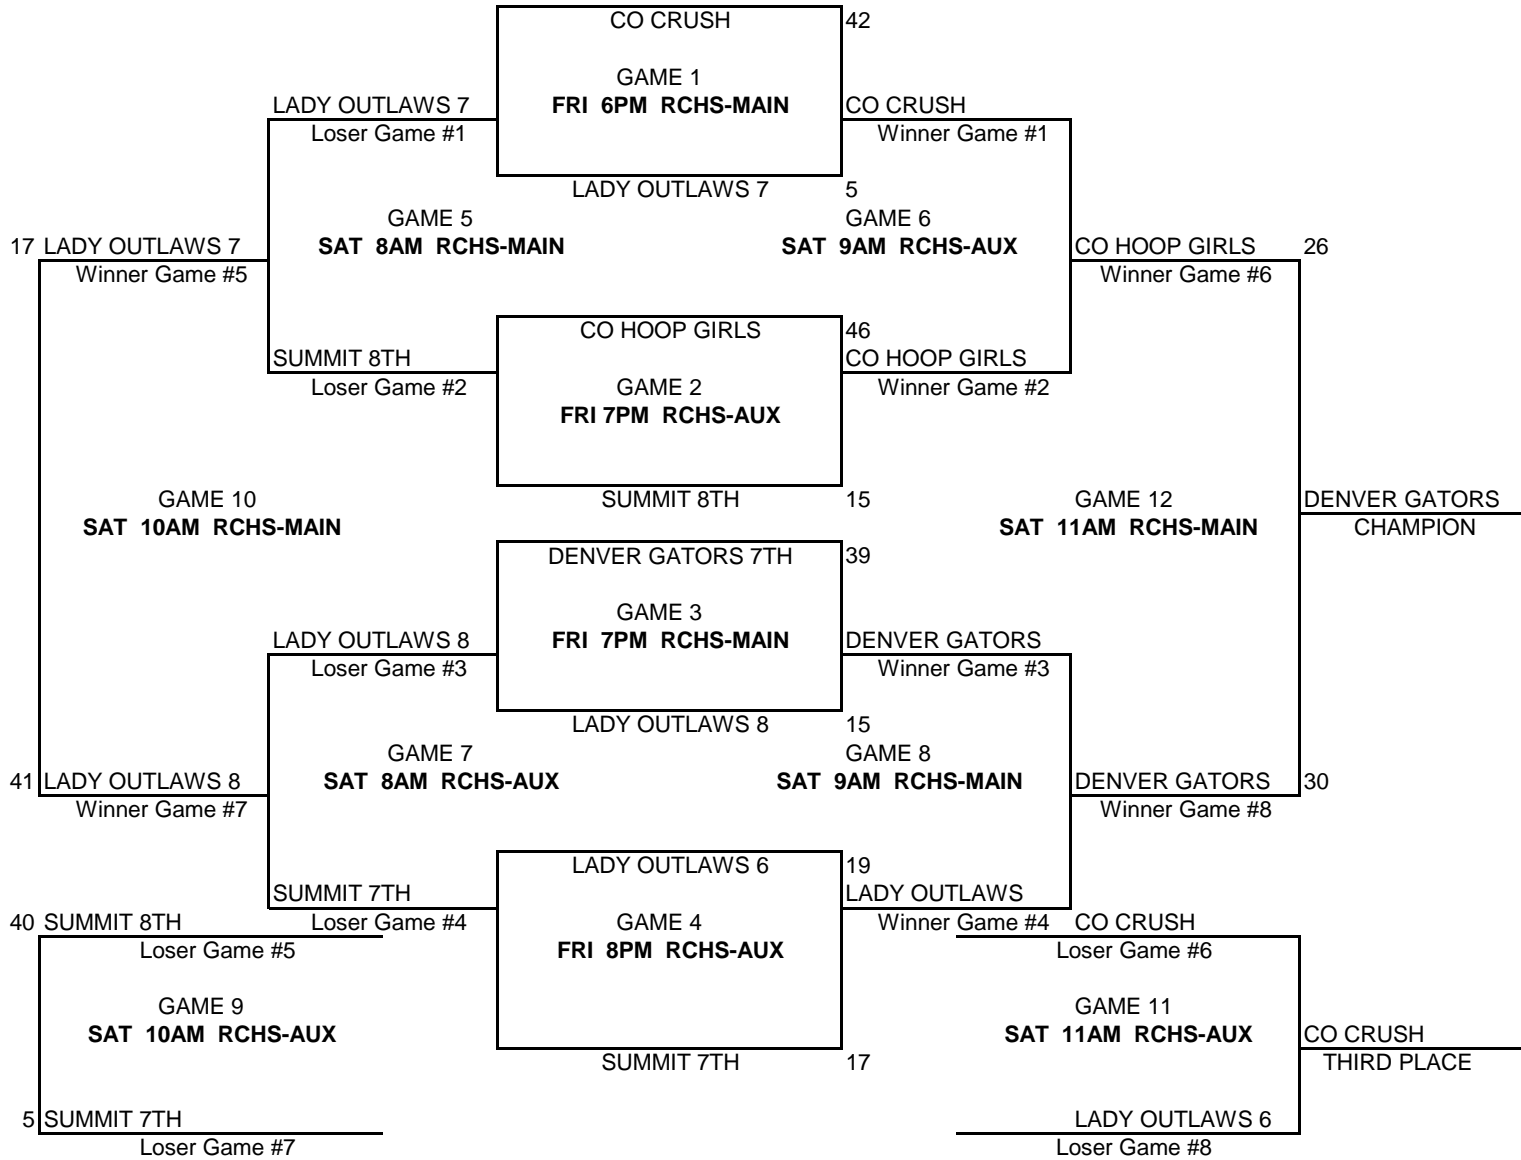

POOL PLAY SCHEDULE

A(1)	VS	A(2)	FRI	7PM	DCHS-NOR	SCORE	52	30
B(1)	VS	B(2)	FRI	7PM	DCHS-AUX	SCORE	53	56
C(1)	VS	C(2)	FRI	7PM	DCHS-MAIN	SCORE	69	26
A(1)	VS	A(3)	FRI	9PM	DCHS-MAIN	SCORE	70	58
B(1)	VS	B(3)	FRI	9PM	DCHS-NOR	SCORE	60	56
C(1)	VS	C(3)	FRI	9PM	DCHS-AUX	SCORE	47	40
A(2)	VS	A(3)	SAT	1PM	DCHS-MAIN	SCORE	28	60
B(2)	VS	B(3)	SAT	1PM	DCHS-NOR	SCORE	44	40
C(2)	VS	C(3)	SAT	2PM	DCHS-MAIN	SCORE	41	57

MAYB BASKETBALL TOURNAMENT

9TH/10TH GRADE BOYS DIVISION BRACKET

MAYB BASKETBALL TOURNAMENT

11TH/12TH GRADE BOYS DIVISION

MAYB BASKETBALL TOURNAMENT

7TH/8TH GRADE GIRLS DIVISION

MAYB Basketball Tournament

HIGH SCHOOL GIRLS DIVISION

TIEBREAKER FORMAT:

HEAD TO HEAD RESULT

POINT SPREAD (MAX 15)

DEF. POINTS ALLOWED

*ROUND-ROBIN (BEST RECORD WINS)