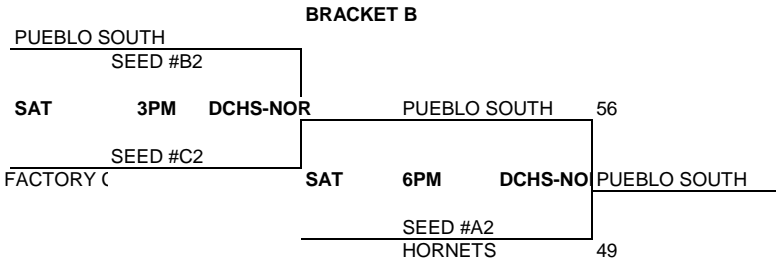

MAYB BASKETBALL TOURNAMENT

9TH/10TH GRADE BOYS DIVISION

<u>POOL A</u>	<u>W</u> <u>L</u>	<u>POOL B</u>	<u>W</u> <u>L</u>	<u>POOL C</u>	<u>W</u> <u>L</u>
(1) FACTORY NAVY	11	(1) PUEBLO SOUTH	1	(1) 303 ELITE	11
(2) SABERCATS	11	(2) FACTORY WHITE	11	(2) CO FLASH	11
(3) HORNETS 10TH	1	(3) CO HAWKS	11	(3) FACTORY CAROLINA	1

POOL PLAY SCHEDULE

A(1)	VS	A(2)	FRI	7PM	DCHS-NOR	SCORE	52	30
B(1)	VS	B(2)	FRI	7PM	DCHS-AUX	SCORE	53	56
C(1)	VS	C(2)	FRI	7PM	DCHS-MAIN	SCORE	69	26
A(1)	VS	A(3)	FRI	9PM	DCHS-MAIN	SCORE	70	58
B(1)	VS	B(3)	FRI	9PM	DCHS-NOR	SCORE	60	56
C(1)	VS	C(3)	FRI	9PM	DCHS-AUX	SCORE	47	40
A(2)	VS	A(3)	SAT	1PM	DCHS-MAIN	SCORE	28	60
B(2)	VS	B(3)	SAT	1PM	DCHS-NOR	SCORE	44	40
C(2)	VS	C(3)	SAT	2PM	DCHS-MAIN	SCORE	41	57

MAYB BASKETBALL TOURNAMENT

9TH/10TH GRADE BOYS DIVISION BRACKET