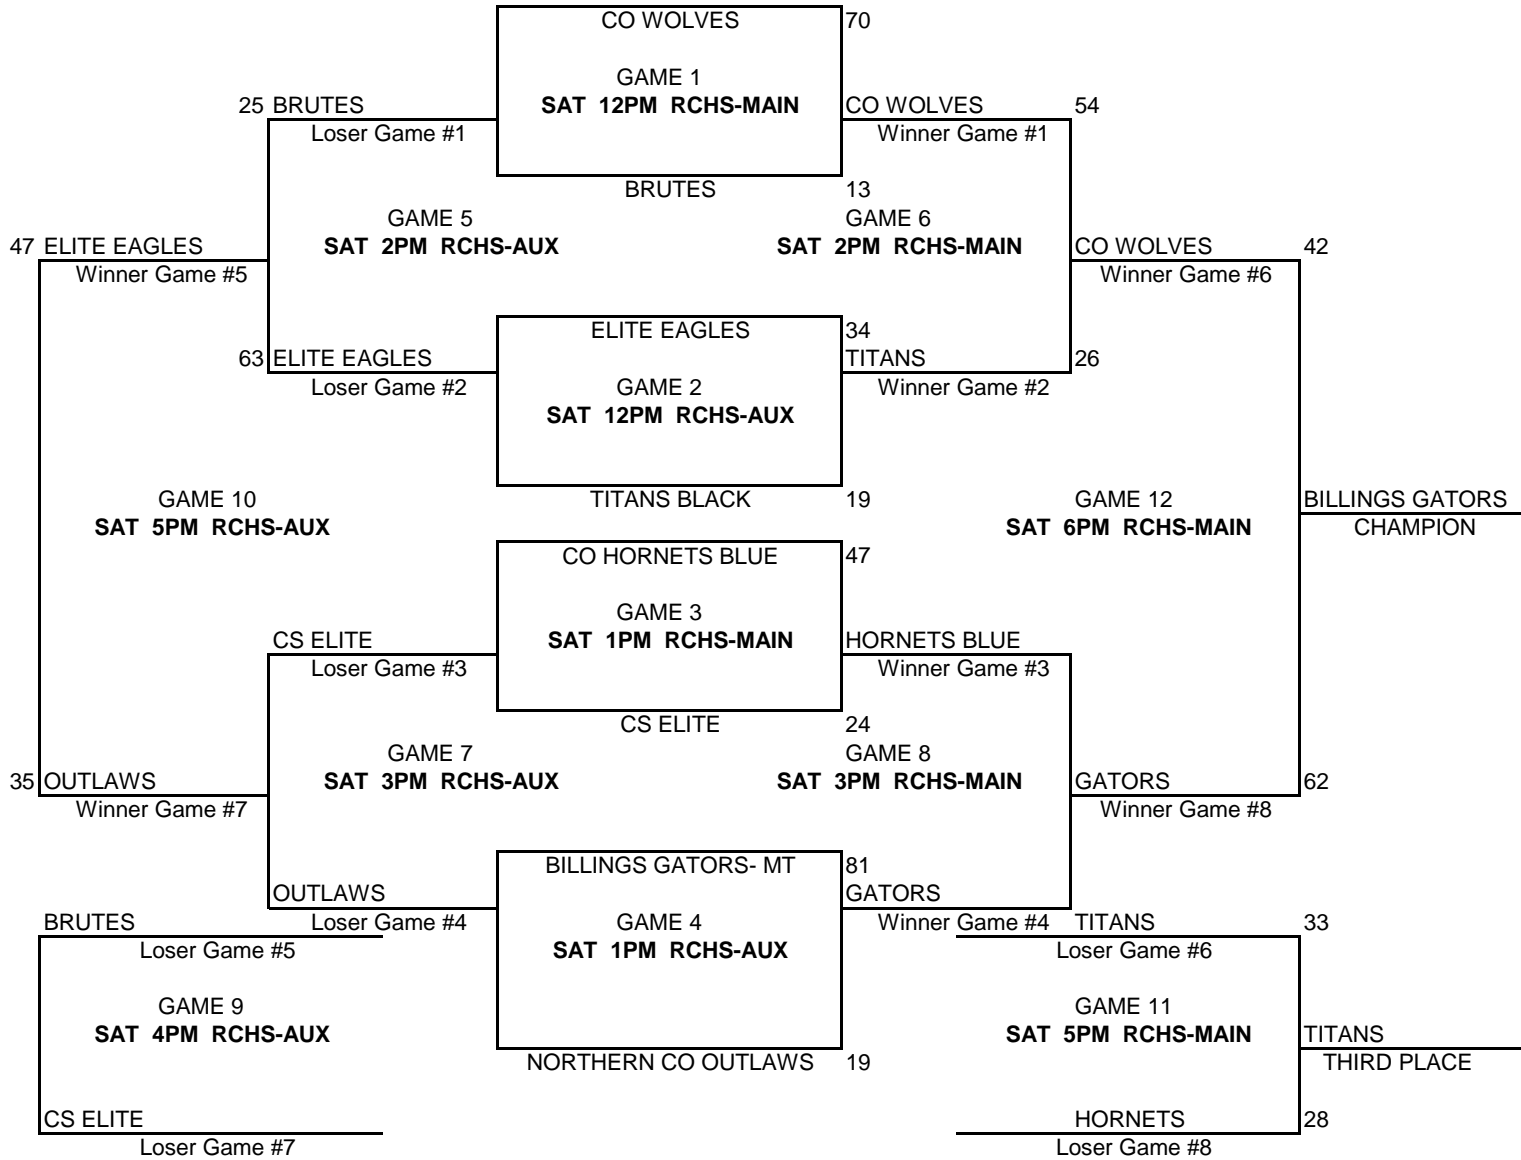

CHAMPIONSHIP ROUND

Snow	VS	Hawks	SAT	6PM	DCHS-MAIN	31	54	CHAMPIONS
Wildcats	VS	Factory	SAT	5PM	DCHS-AUX	32	55	3rd PLACE
Hornets	VS	Unity	SAT	4PM	DCHS-AUX	51	47	

TIEBREAKER FORMAT:
 HEAD TO HEAD RESULT
 POINT SPREAD (MAX 15)
 DEF. POINTS ALLOWED

*THE FIRST SEEDS FROM EACH POOL WILL PLAY EACH OTHER FOR CHAMPIONSHIP

MAYB BASKETBALL TOURNAMENT

7TH GRADE BOYS DIVISION

MAYB BASKETBALL TOURNAMENT

8TH GRADE BOYS DIVISION

MAYB BASKETBALL TOURNAMENT

9TH/10TH GRADE BOYS DIVISION