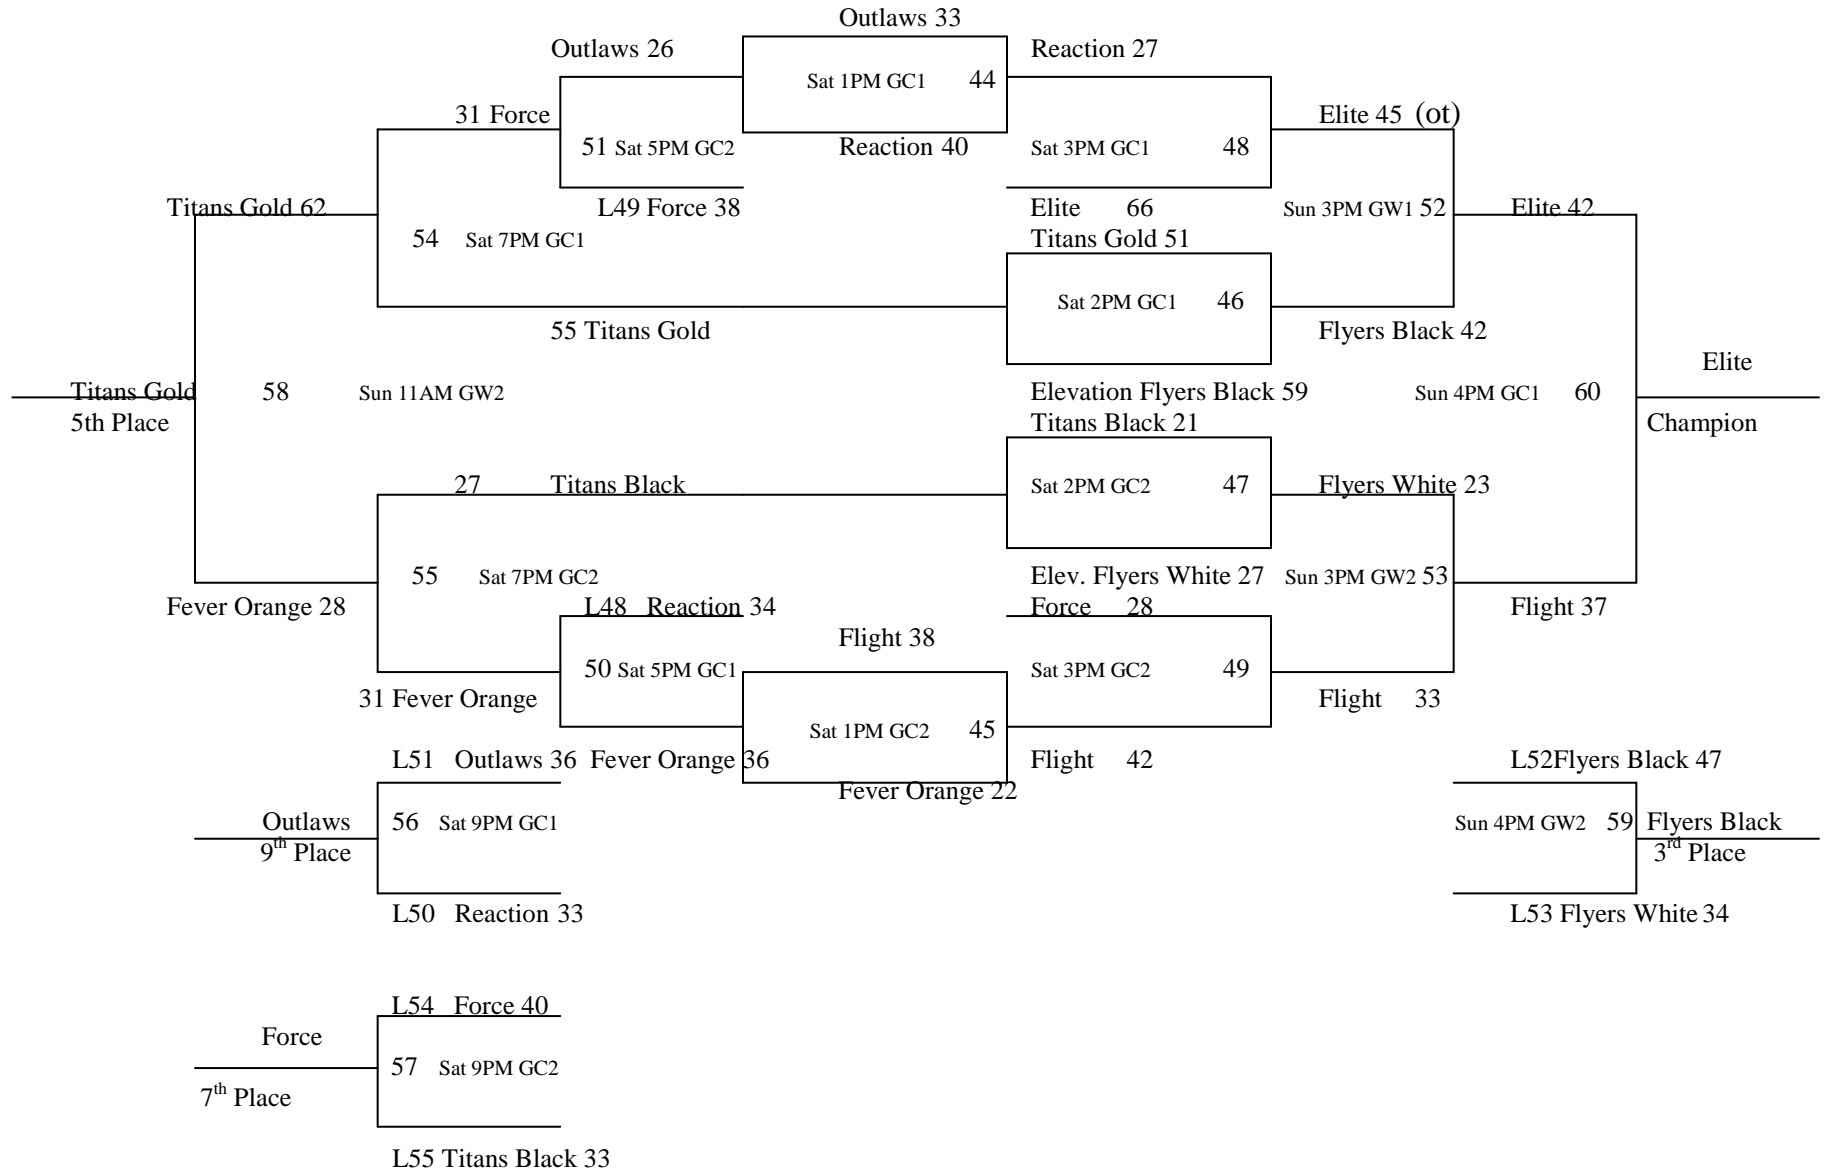

2013 Spring Greeley MAYB Tournament

11th/12th Grade Boys

2013 Spring Greeley MAYB Tournament

9th/10th Grade Boys – Coastal Division

2013 Spring Greeley MAYB Tournament

9th/10th Grade Boys – Mountain Division

2013 Spring Greeley MAYB Tournament

8th Grade Boys

2013 Greeley Spring MAYB Tournament

7th Grade Boys

Pool A

Game #	Teams	Day	Time	Site
20	Force 31 vs. Titans 26	Saturday	8:00 AM	Brentwood
23	Gator 42 vs. Titans 21	Saturday	10:00 AM	Brentwood
26	Force 21 vs. Gator 37	Saturday	12:00 PM	Brentwood

- Tiebreakers:
1. Head to head
 2. +/- Point differential up to 10 points/game
 3. Coin flip

1st Place Supreme Court
2nd Place Legends
3rd Place Premier 7th