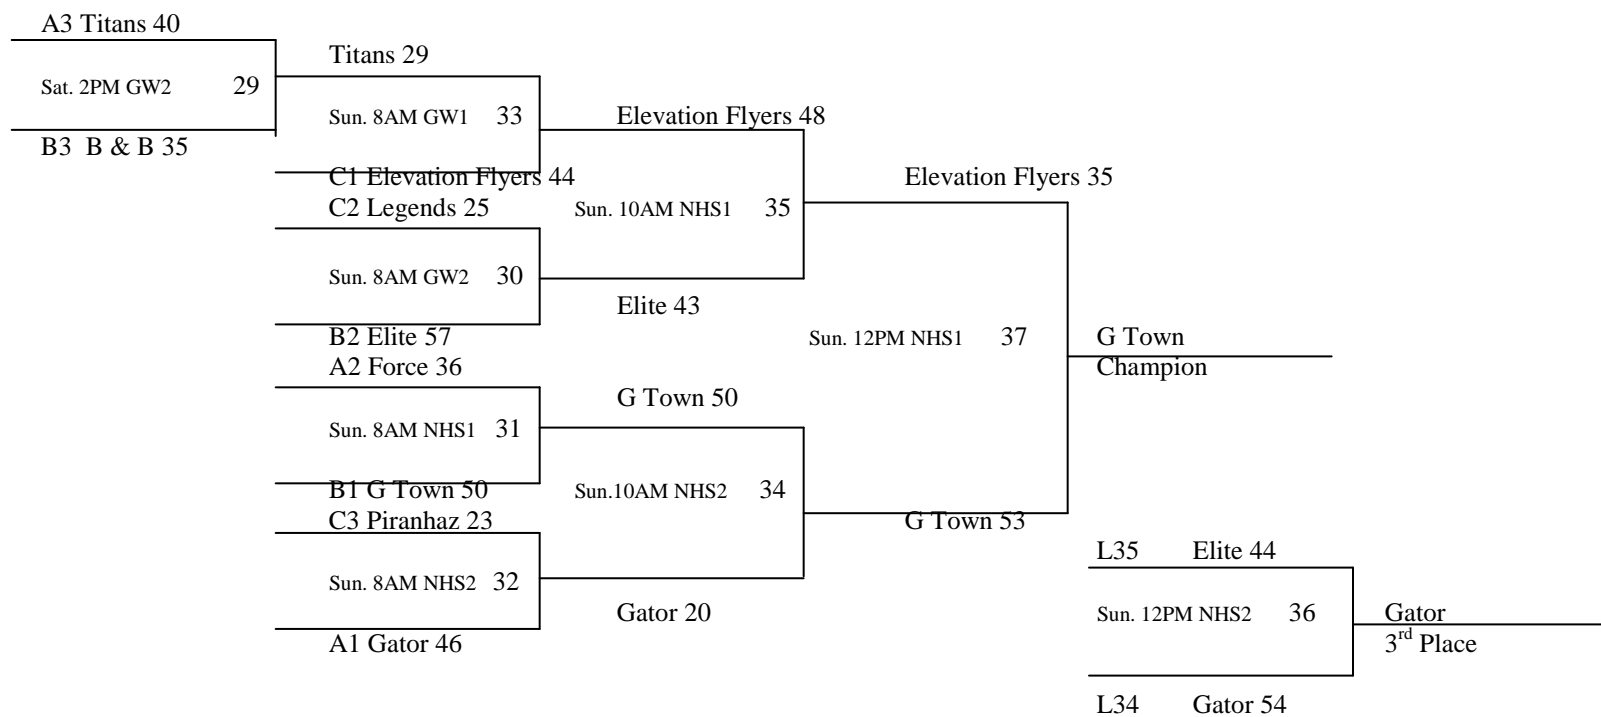

2013 Spring Greeley MAYB Tournament

8th Grade Boys

2013 Greeley Spring MAYB Tournament

7th Grade Boys

Pool A

Game #	Teams	Day	Time	Site
20	Force 31 vs. Titans 26	Saturday	8:00 AM	Brentwood
23	Gator 42 vs. Titans 21	Saturday	10:00 AM	Brentwood
26	Force 21 vs. Gator 37	Saturday	12:00 PM	Brentwood

Pool B

21	G Town 45 vs. Elite 42	Saturday	8:00 AM	Greeley West 1
24	Elite 48 vs. B&B 37	Saturday	10:00 AM	Greeley West 1
27	G Town 46 vs. B&B 23	Saturday	12:00 PM	Greeley West 1

Pool C

22	Piranhaz 8 vs. Elevation Flyers 56	Saturday	8:00 AM	Greeley West 2
25	Elevation Flyers 67 vs. Legends 13	Saturday	10:00 AM	Greeley West 2
28	Piranhaz 31 vs. Legends 45	Saturday	12:00 PM	Greeley West 2

- Tiebreakers:
1. Head to head
 2. +/- Point differential up to 10 points/game
 3. Coin flip

2013 Spring Greeley MAYB Tournament

6th Grade Boys

Pool A

Game #	Teams	Day	Time	Site
11	Legends 5 th 21 vs. W.A.R. 48	Saturday	10:00 AM	Greeley Central 1
13	W.A.R. 18 vs. Titans Gold 48	Saturday	12:00 PM	Greeley Central 1
15	Legends 5 th 14 vs. Titans Gold 38	Sunday	8:00 AM	Brentwood

- Tiebreakers:
1. Head to head
 2. +/- Point differential up to 10 points/game
 3. Coin flip

1st Place Supreme Court
2nd Place Legends
3rd Place Premier 7th