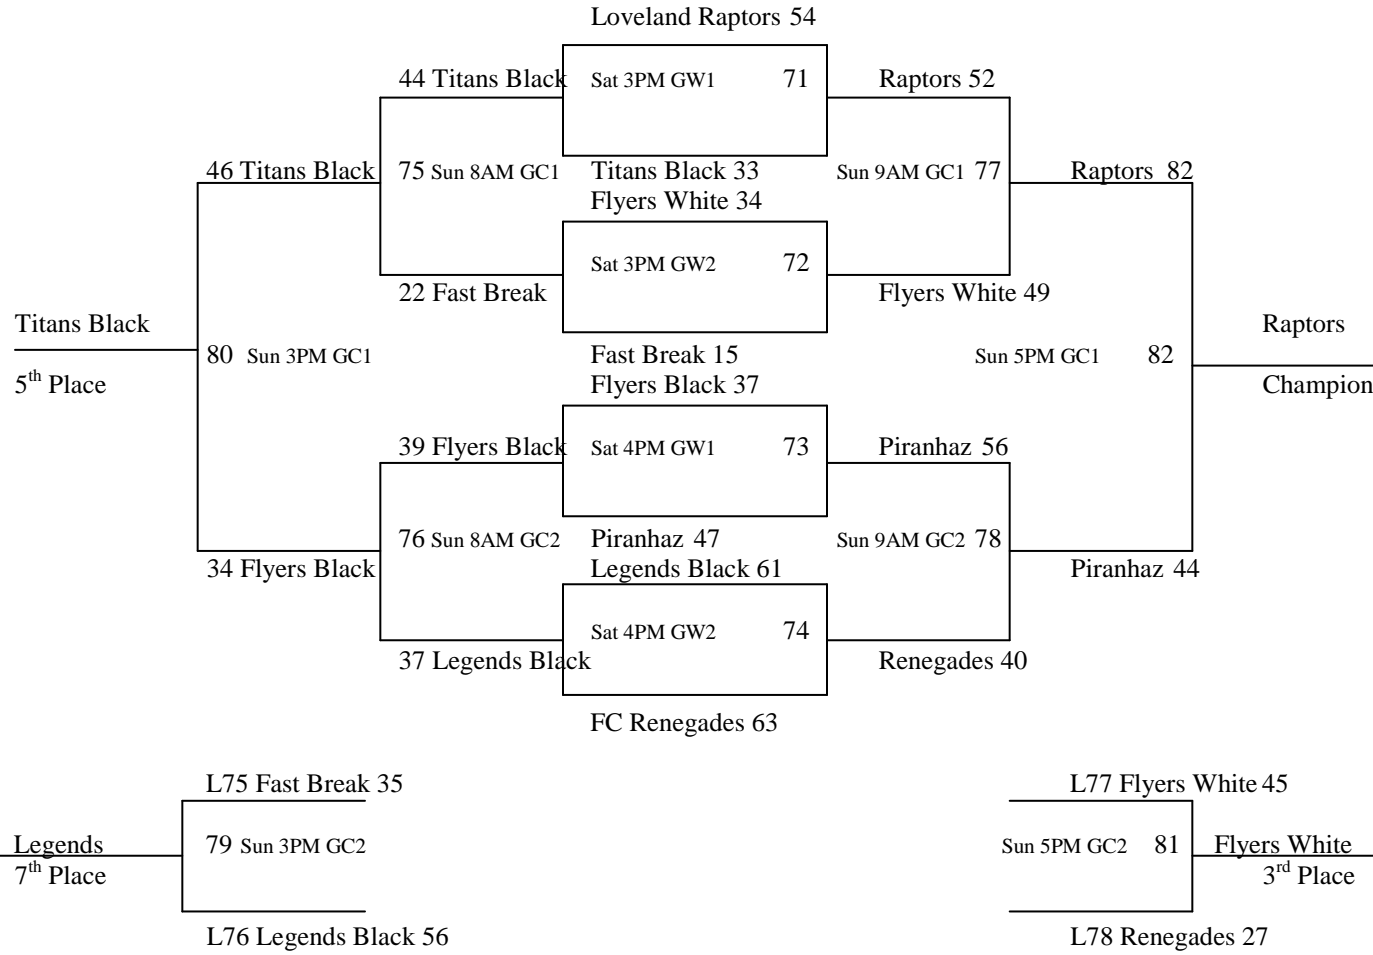

2013 Spring Greeley MAYB Tournament

11th/12th Grade Boys

2013 Spring Greeley MAYB Tournament

9th/10th Grade Boys – Coastal Division

2013 Spring Greeley MAYB Tournament

9th/10th Grade Boys – Mountain Division

2013 Spring Greeley MAYB Tournament

8th Grade Boys

2013 Greeley Spring MAYB Tournament

7th Grade Boys

Pool A

Game #	Teams	Day	Time	Site
20	Force 31 vs. Titans 26	Saturday	8:00 AM	Brentwood
23	Gator 42 vs. Titans 21	Saturday	10:00 AM	Brentwood
26	Force 21 vs. Gator 37	Saturday	12:00 PM	Brentwood

- Tiebreakers:
1. Head to head
 2. +/- Point differential up to 10 points/game
 3. Coin flip

1st Place Supreme Court
2nd Place Legends
3rd Place Premier 7th