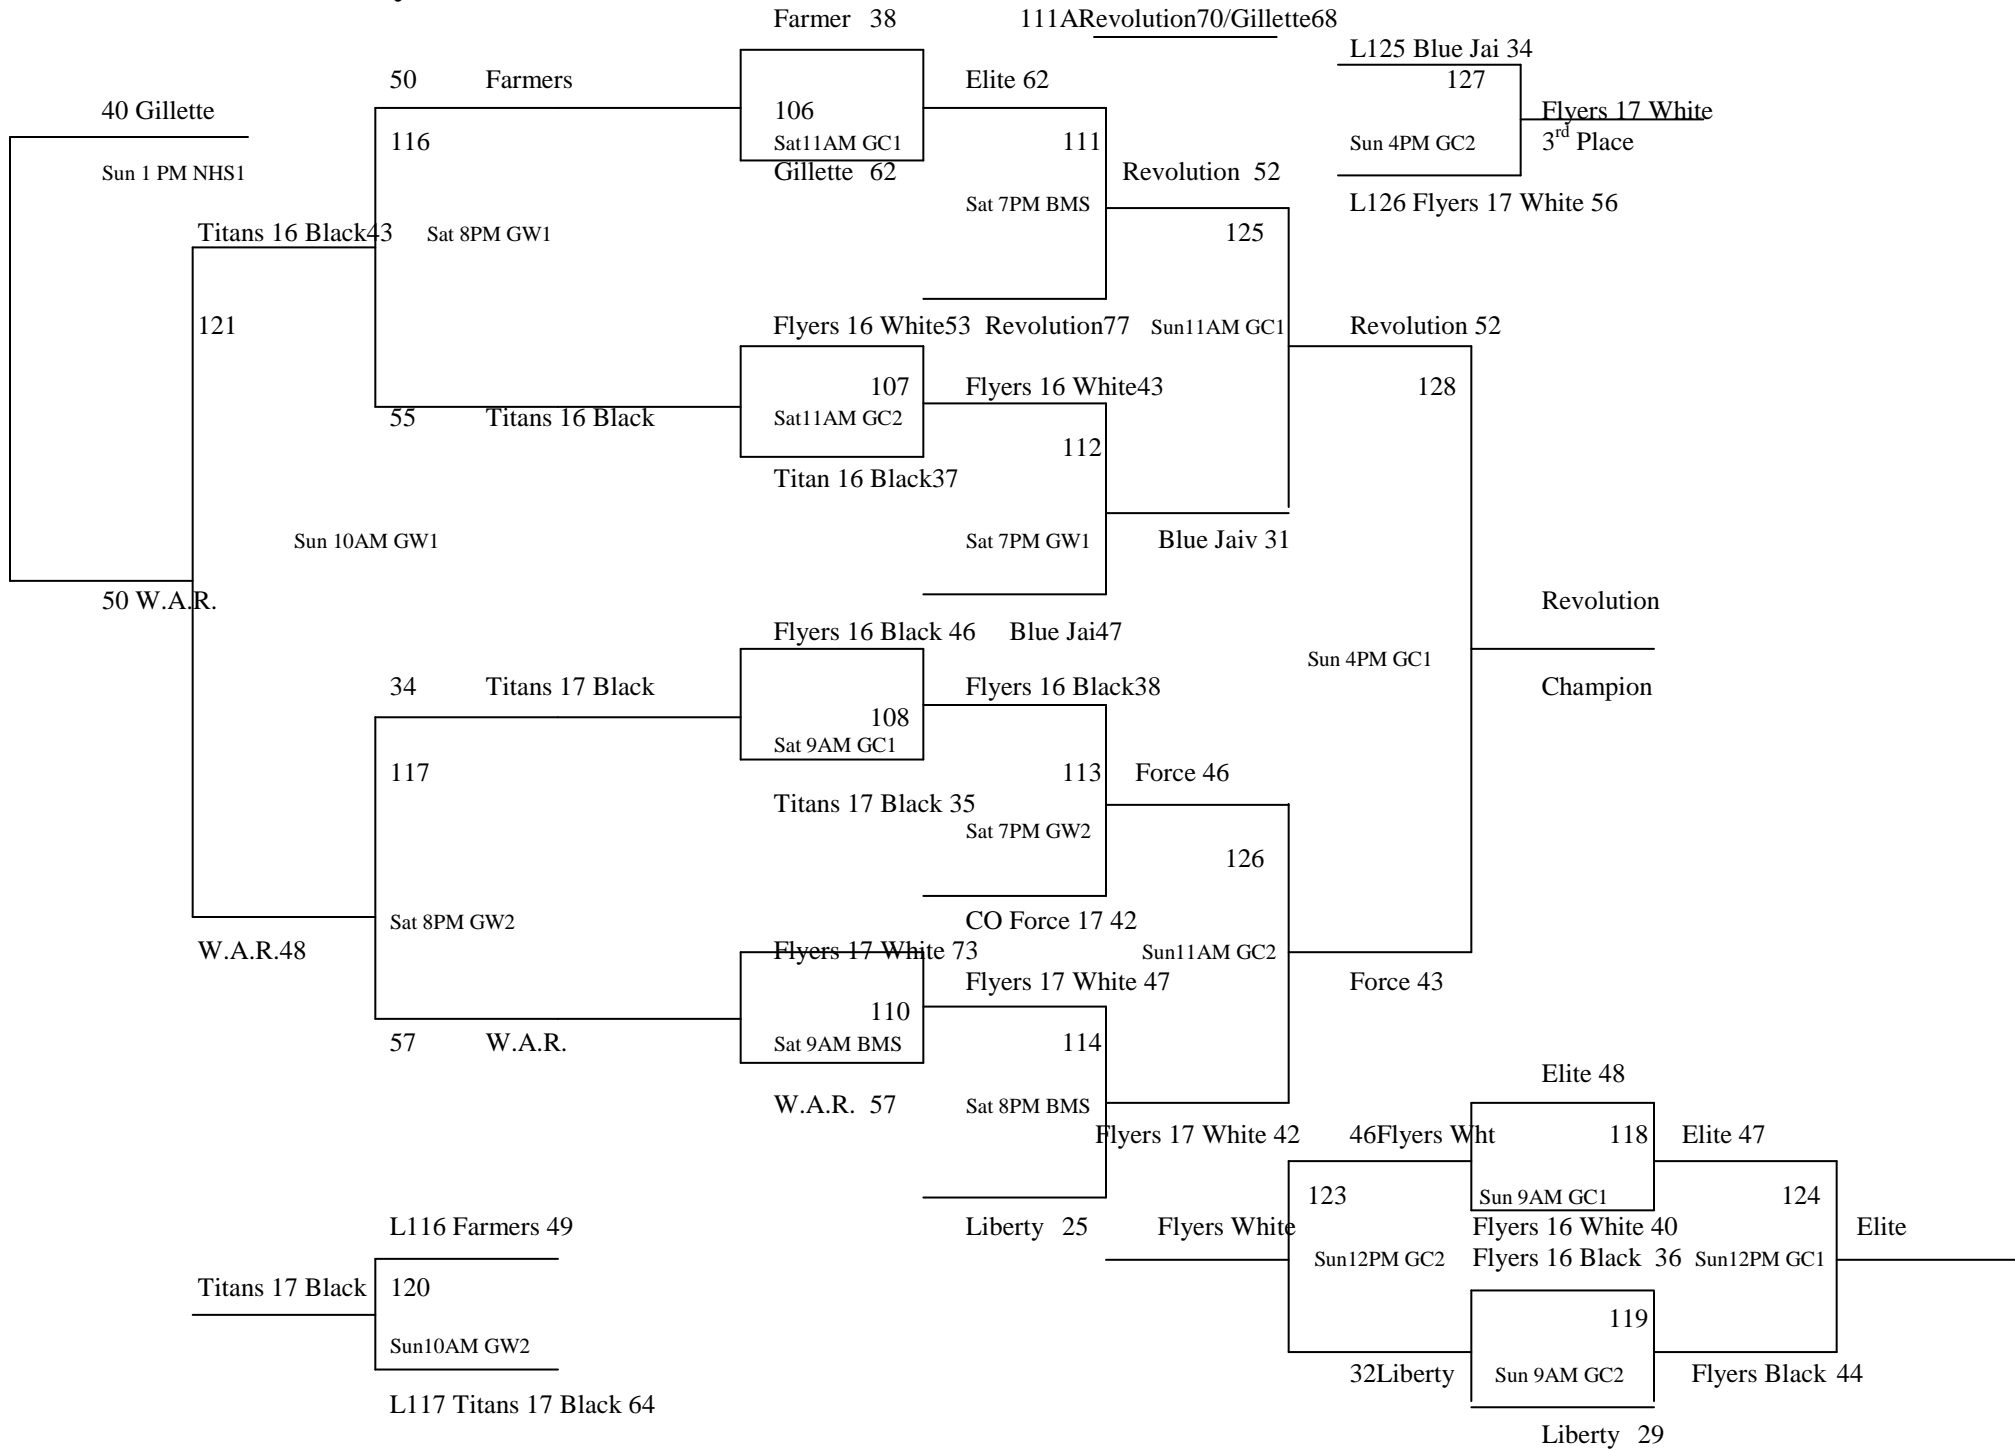

2013 Spring Greeley MAYB Tournament

11th/12th Grade Boys

2013 Spring Greeley MAYB Tournament

9th/10th Grade Boys – Coastal Division

2013 Spring Greeley MAYB Tournament

9th/10th Grade Boys – Mountain Division

2013 Spring Greeley MAYB Tournament

8th Grade Boys

2013 Greeley Spring MAYB Tournament

7th Grade Boys

Pool A

Game #	Teams	Day	Time	Site
20	Force 31 vs. Titans 26	Saturday	8:00 AM	Brentwood
23	Gator 42 vs. Titans 21	Saturday	10:00 AM	Brentwood
26	Force 21 vs. Gator 37	Saturday	12:00 PM	Brentwood

Pool B

21	G Town 45 vs. Elite 42	Saturday	8:00 AM	Greeley West 1
24	Elite 48 vs. B&B 37	Saturday	10:00 AM	Greeley West 1
27	G Town 46 vs. B&B 23	Saturday	12:00 PM	Greeley West 1

Pool C

22	Piranhaz 8 vs. Elevation Flyers 56	Saturday	8:00 AM	Greeley West 2
25	Elevation Flyers 67 vs. Legends 13	Saturday	10:00 AM	Greeley West 2
28	Piranhaz 31 vs. Legends 45	Saturday	12:00 PM	Greeley West 2

- Tiebreakers:
1. Head to head
 2. +/- Point differential up to 10 points/game
 3. Coin flip

1st Place Supreme Court
2nd Place Legends
3rd Place Premier 7th