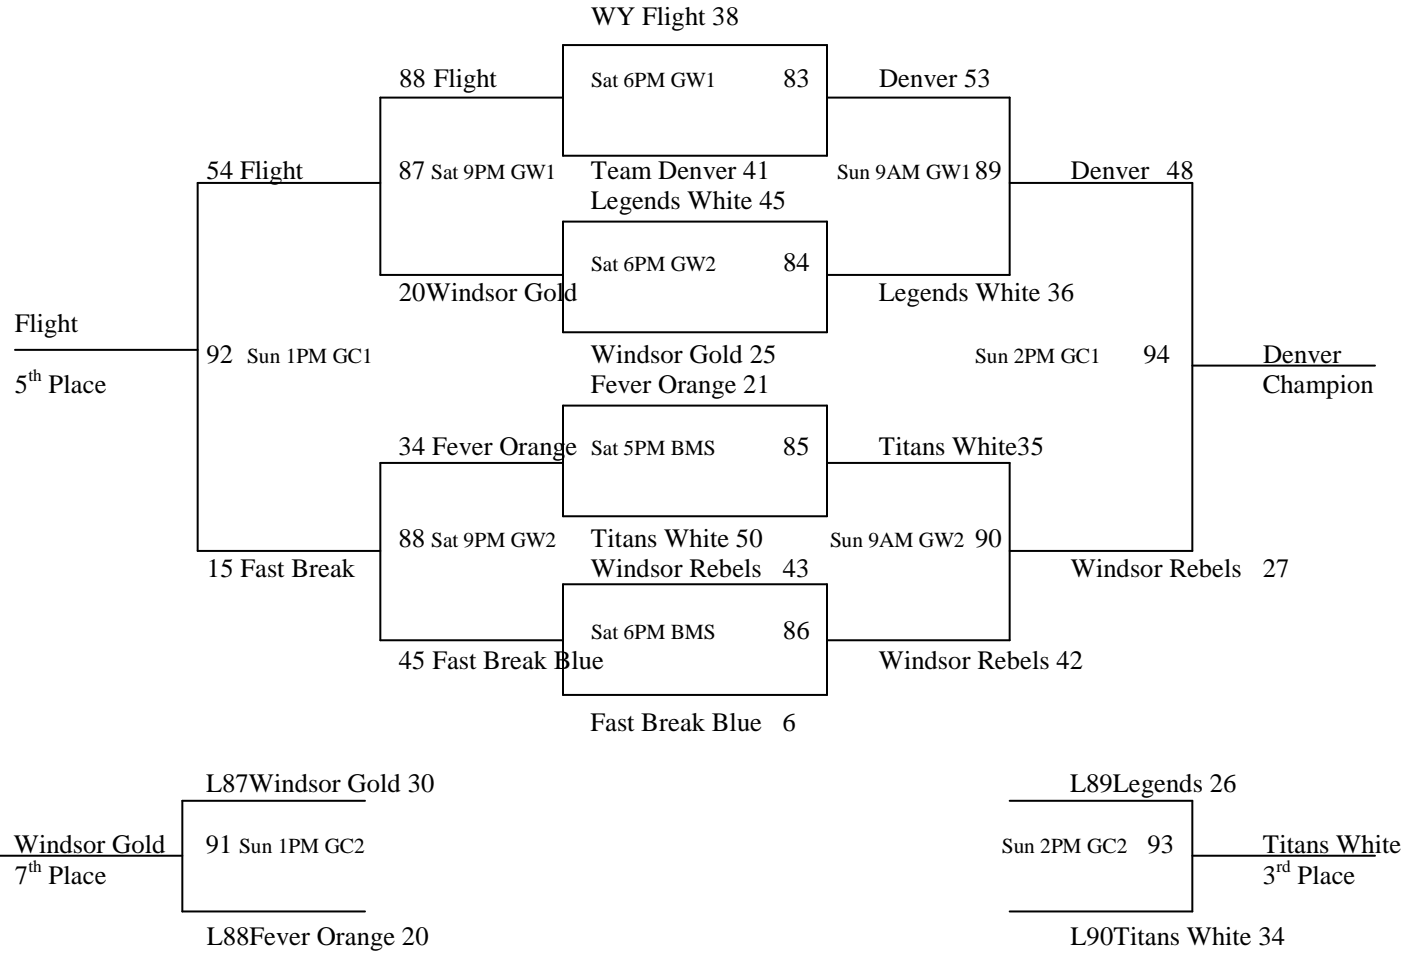

2013 Spring Greeley MAYB Tournament

11th/12th Grade Boys

2013 Spring Greeley MAYB Tournament

9th/10th Grade Boys – Coastal Division

2013 Spring Greeley MAYB Tournament

9th/10th Grade Boys – Mountain Division

2013 Spring Greeley MAYB Tournament

8th Grade Boys

2013 Greeley Spring MAYB Tournament

7th Grade Boys

Pool A

Game #	Teams	Day	Time	Site
20	Force 31 vs. Titans 26	Saturday	8:00 AM	Brentwood
23	Gator 42 vs. Titans 21	Saturday	10:00 AM	Brentwood
26	Force 21 vs. Gator 37	Saturday	12:00 PM	Brentwood

- Tiebreakers:
1. Head to head
 2. +/- Point differential up to 10 points/game
 3. Coin flip

2013 Spring Greeley MAYB Tournament

6th Grade Boys

Pool A

Game #	Teams	Day	Time	Site
11	Legends 5 th 21 vs. W.A.R. 48	Saturday	10:00 AM	Greeley Central 1
13	W.A.R. 18 vs. Titans Gold 48	Saturday	12:00 PM	Greeley Central 1
15	Legends 5 th 14 vs. Titans Gold 38	Sunday	8:00 AM	Brentwood

- Tiebreakers:
1. Head to head
 2. +/- Point differential up to 10 points/game
 3. Coin flip

1st Place Supreme Court
2nd Place Legends
3rd Place Premier 7th