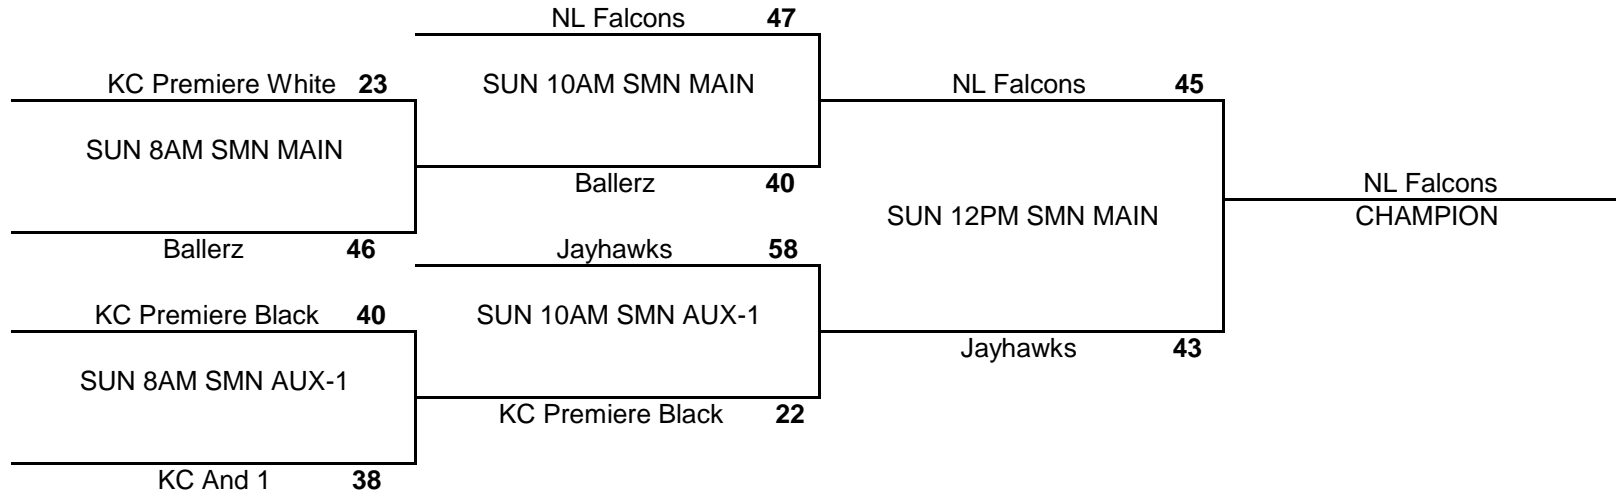

TIEBREAKER FORMAT:
 HEAD TO HEAD RESULT
 POINT SPREAD (MAX 15)
 DEF. POINTS ALLOWED

KC PREMIERE / MAYB TOURNAMENT

7/8TH BOYS DIVISION

POOL A

- (1) BALLERZ
- (2) KC PREMIERE 8 BLACK
- (3) NL FALCONS

<u>W</u>	<u>L</u>
I	II
II	I
II	

POOL B

- (1) KC AND ONE
- (2) KC PREMIERE WHITE
- (3) JAYHAWKS

<u>W</u>	<u>L</u>
	III
I	II
II	

POOL PLAY SCHEDULE

A1	VS	A2	SAT	4PM	SMN AUX-2	32-37
B1	VS	B2	SAT	5PM	SMN MAIN	39-42
A1	VS	A3	SAT	6PM	SMN AUX-2	28-67
B1	VS	B3	SAT	8PM	SMN AUX-2	23-65
A2	VS	A3	SAT	8PM	SMN AUX-1	29-68
B2	VS	B3	SAT	9PM	SMN AUX-2	22-59

CHAMPIONSHIP ROUND

KC Premiere MAYB Basketball Tourney

8TH GRADE GIRLS DIVISION

W L

- (1) KC CHAOS
- (2) T.S. PRIDE
- (3) KC STORM
- (4) KC JAZZ

I	II
I	II
I	II
III	

SCHEDULE

(1)	VS	(2)	SAT	3PM	SMN AUX-1	24	48
(1)	VS	(3)	SAT	5PM	SMN AUX-1	35	31
(3)	VS	(4)	SAT	6PM	SMN AUX-1	25	32
(2)	VS	(3)	SUN	9AM	SMN MAIN	24	28
(2)	VS	(4)	SUN	11AM	SMN AUX-2	28	32
(1)	VS	(4)	SUN	1PM	SMN AUX-2	8	26

TIEBREAKER FORMAT:
 HEAD TO HEAD RESULT
 POINT SPREAD (MAX 15)
 DEF. POINTS ALLOWED

KC Premiere MAYB Basketball Tourney

JV GIRLS DIVISION

W L

- (1) MV BLAZERS
- (2) LADY BULLDOGS
- (3) ALL STARS
- (4) KC AND ONE