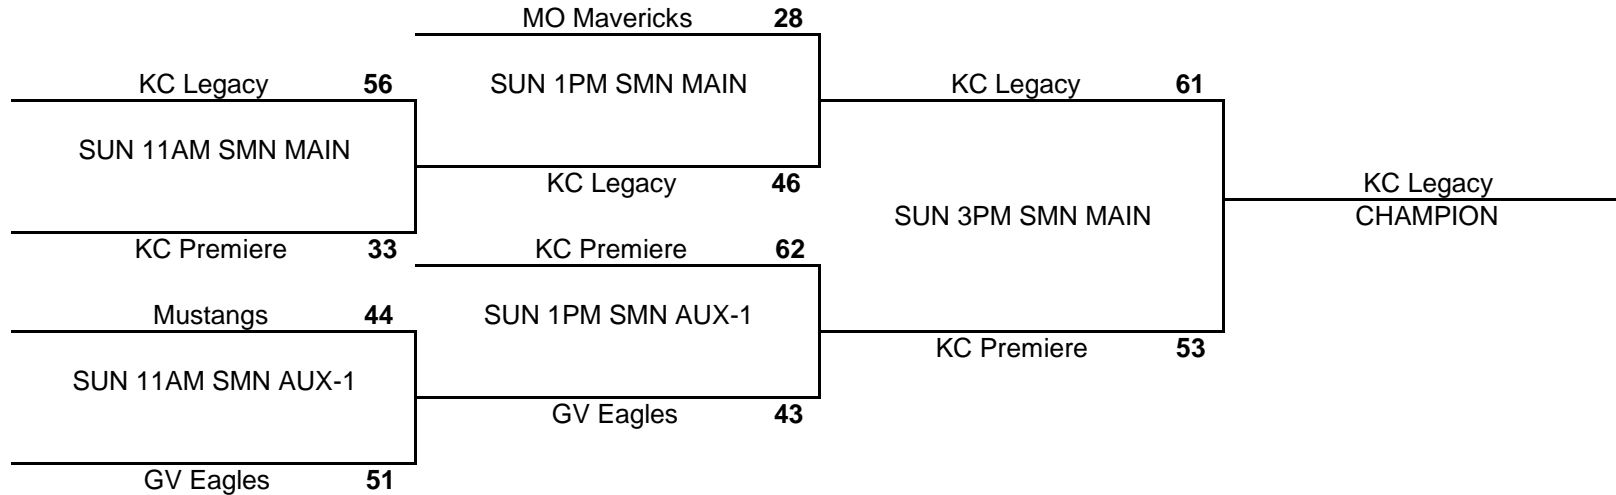

KC PREMIERE / MAYB TOURNAMENT

11/12TH BOYS DIVISION

POOL A

- (1) MUSTANGS
- (2) MO MAVERICKS
- (3) KC PREMIERE 11/12

<u>W</u>	<u>L</u>
I	I
II	
	II

POOL B

- (1) KC PREMIERE 12
- (2) KC LEGACY
- (3) GV EAGLES

<u>W</u>	<u>L</u>
II	
II	I
	II

POOL PLAY SCHEDULE

A1	VS	A2	SAT	2PM	SMN MAIN	55-59
B1	VS	B2	SAT	7PM	SMN MAIN	50-32
A1	VS	A3	SAT	4PM	SMN MAIN	52-44
B1	VS	B3	SAT	8PM	SMN MAIN	54-36
A2	VS	A3	SAT	6PM	SMN MAIN	56-42
B2	VS	B3	SAT	9PM	SMN MAIN	69-25

CHAMPIONSHIP ROUND

KC Premiere MAYB Basketball Tourney

4TH GRADE GIRLS DIVISION

W L

- (1) LADY REBELS
- (2) KS OUTLAWS
- (3) KC AND ONE
- (4) INDIAN ELITE

I	II
I	II
III	
I	II

SCHEDULE

(1)	VS	(2)	SAT	2PM	SMN AUX-1	0	40
(3)	VS	(4)	SAT	2PM	SMN AUX-2	21	5
(2)	VS	(3)	SAT	4PM	SMN AUX-1	22	28
(1)	VS	(4)	SUN	9AM	SMN AUX-1	20	4
(1)	VS	(3)	SUN	12PM	SMN AUX-2	4	48
(2)	VS	(4)	SUN	2PM	SMN AUX-2	18	16

TIEBREAKER FORMAT:
 HEAD TO HEAD RESULT
 POINT SPREAD (MAX 15)
 DEF. POINTS ALLOWED

KC Premiere MAYB Basketball Tourney

5/6TH BOYS DIVISION

W L

- (1) KC PREMIERE
- (2) KANDO HOOPS
- (3) LEGENDS
- (4) SPURS