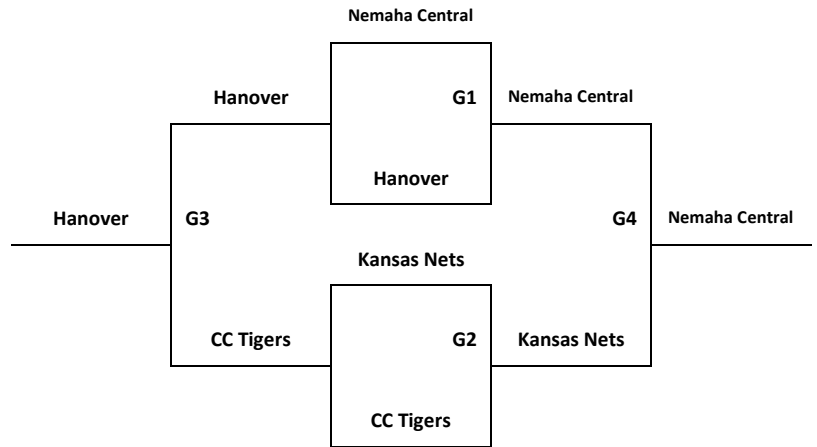

**Riley, KS - MAYB**  
**July 27-29, 2012**  
**7<sup>th</sup>/8<sup>th</sup> Grade Boys**

<b>Pool A</b>	<b>W</b>	<b>L</b>
1. CC Tigers	I	II
2. Hanover		III
3. Nemaha Central Warriors	III	
4. Kansas Nets	II	I

All teams to Bracket  
Tie Breaker – 2 way tie = Head to Head, 3 way tie = coin flip

<b>Saturday</b>	<b>Court 1</b>	<b>Court 2</b>
8:00	1-2	3-4
9:00		
10:00		
11:00	2-4	1-3
12:00		
1:00		
2:00	2-3	1-4
3:00		
4:00		
5:00		
6:00		
7:00		
8:00		
9:00		
10:00		
<b>Sunday</b>	<b>Court 1</b>	<b>Court 2</b>
8:00	G1	G2
9:00		
10:00	G4	G3
11:00		
12:00		
1:00		
2:00		
3:00		

Tie breaker: Coin Flip - All teams to Bracket

<b>Saturday</b>	<b>Court 1</b>	<b>Court 2</b>
8:00		
9:00	1-2	3-4
10:00		
11:00		
12:00	1-3	2-5
1:00		
2:00		
3:00	1-4	3-5
4:00		
5:00		
6:00	1-5	2-4
7:00		
8:00	2-3	4-5
9:00		
10:00		
<b>Sunday</b>	<b>Court 1</b>	<b>Court 2</b>
8:00		
9:00	G1	
10:00		
11:00	G3	G2
12:00		
1:00	G5	G4
2:00		
3:00		