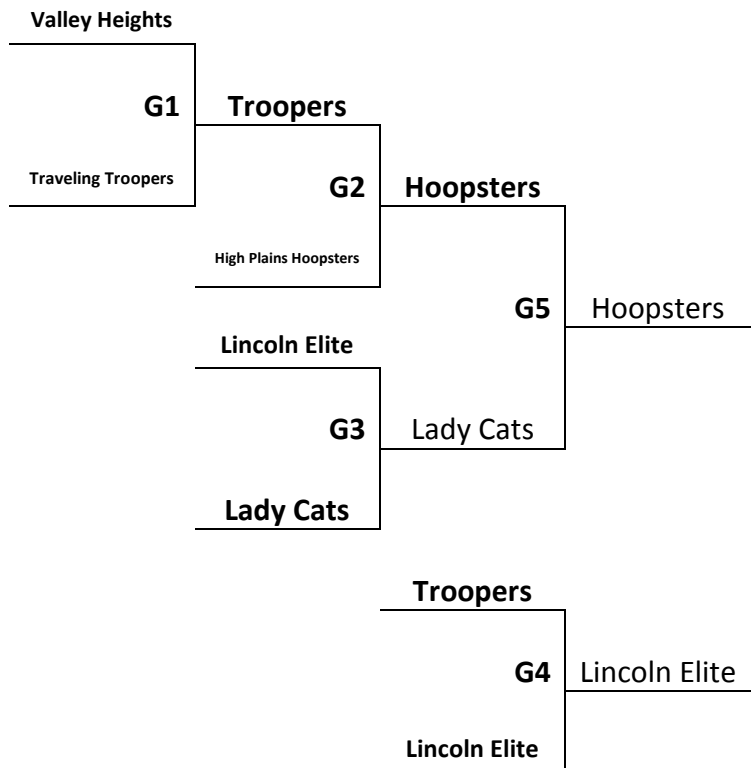

All teams to Bracket  
Tie Breaker – 2 way tie = Head to Head, 3 way tie = coin flip

<b>Saturday</b>	<b>Court 1</b>	<b>Court 2</b>
8:00	1-2	3-4
9:00		
10:00		
11:00	2-4	1-3
12:00		
1:00		
2:00	2-3	1-4
3:00		
4:00		
5:00		
6:00		
7:00		
8:00		
9:00		
10:00		
<b>Sunday</b>	<b>Court 1</b>	<b>Court 2</b>
8:00	G1	G2
9:00		
10:00	G4	G3
11:00		
12:00		
1:00		
2:00		
3:00		

Tie breaker: Coin Flip - All teams to Bracket

<b>Saturday</b>	<b>Court 1</b>	<b>Court 2</b>
8:00		
9:00	1-2	3-4
10:00		
11:00		
12:00	1-3	2-5
1:00		
2:00		
3:00	1-4	3-5
4:00		
5:00		
6:00	1-5	2-4
7:00		
8:00	2-3	4-5
9:00		
10:00		
<b>Sunday</b>	<b>Court 1</b>	<b>Court 2</b>
8:00		
9:00	G1	
10:00		
11:00	G3	G2
12:00		
1:00	G5	G4
2:00		
3:00		

Tie breaker: Coin Flip - All teams to Bracket

<b>Saturday</b>	<b>Court 1</b>	<b>Court 2</b>
8:00		
9:00		
10:00	1-2	3-4
11:00		
12:00		
1:00	1-3	2-5
2:00		
3:00		
4:00		
5:00	1-4	3-5
6:00		
7:00	1-5	2-4
8:00		
9:00	2-3	4-5
10:00		
<b>Sunday</b>	<b>Court 1</b>	<b>Court 2</b>
8:00		
9:00		G1
10:00		
11:00		
12:00	G2	G3
1:00		
2:00	G5	G4
3:00		