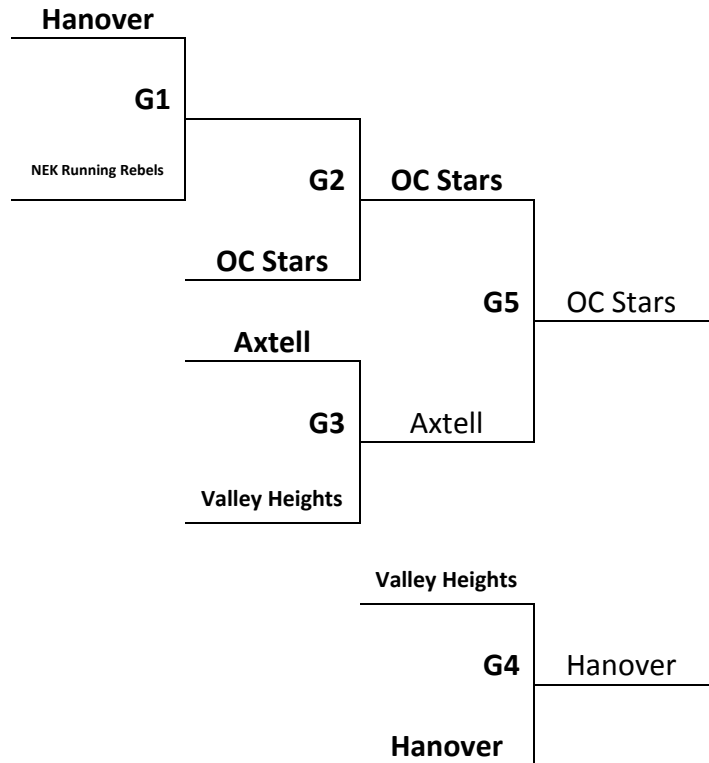

**Riley, KS - MAYB**  
**July 27-29, 2012**  
**7<sup>th</sup>/8<sup>th</sup> Grade Boys**

<b>Pool A</b>	<b>W</b>	<b>L</b>
1. CC Tigers	I	II
2. Hanover		III
3. Nemaha Central Warriors	III	
4. Kansas Nets	II	I

All teams to Bracket  
Tie Breaker – 2 way tie = Head to Head, 3 way tie = coin flip

<b>Saturday</b>	<b>Court 1</b>	<b>Court 2</b>
8:00	1-2	3-4
9:00		
10:00		
11:00	2-4	1-3
12:00		
1:00		
2:00	2-3	1-4
3:00		
4:00		
5:00		
6:00		
7:00		
8:00		
9:00		
10:00		
<b>Sunday</b>	<b>Court 1</b>	<b>Court 2</b>
8:00	G1	G2
9:00		
10:00	G4	G3
11:00		
12:00		
1:00		
2:00		
3:00		

Tie breaker: Coin Flip - All teams to Bracket

<b>Saturday</b>	<b>Court 1</b>	<b>Court 2</b>
8:00		
9:00	1-2	3-4
10:00		
11:00		
12:00	1-3	2-5
1:00		
2:00		
3:00	1-4	3-5
4:00		
5:00		
6:00	1-5	2-4
7:00		
8:00	2-3	4-5
9:00		
10:00		
<b>Sunday</b>	<b>Court 1</b>	<b>Court 2</b>
8:00		
9:00	G1	
10:00		
11:00	G3	G2
12:00		
1:00	G5	G4
2:00		
3:00		