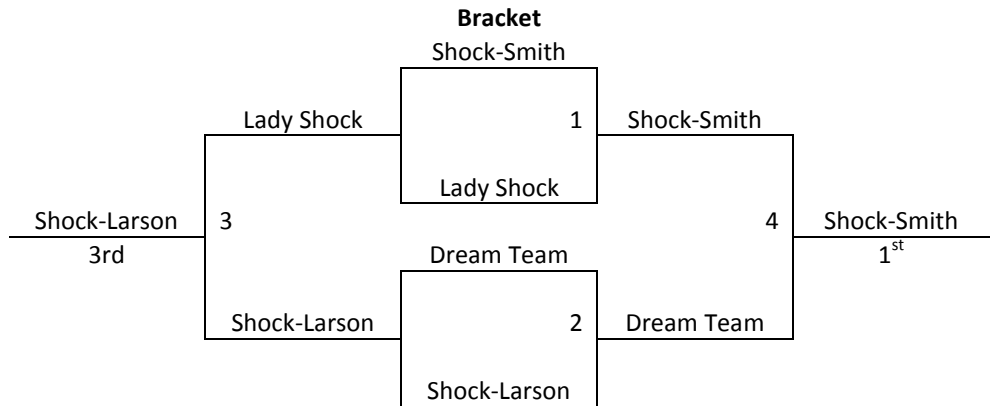

Round Robin Tournament – Best Record Wins – Tie Breaker will be head to head and then point spread +/- 15 pts.

<b>Fri</b>	<b>Huff 2</b>
5:00	1-2
6:00	3-4
7:00	
8:00	
9:00	1-5
<b>Sat</b>	<b>Huff 2</b>
8:00	
9:00	
10:00	5-6
11:00	2-3
12:00	4-6
1:00	
2:00	
3:00	1-3
4:00	2-6
5:00	4-5
6:00	
7:00	
8:00	1-4
9:00	2-5
<b>Sun</b>	<b>Huff 2</b>
8:00	3-6
9:00	
10:00	
11:00	1-6
12:00	2-4
1:00	3-5
2:00	
3:00	
4:00	
5:00	

Sooner Showdown – MAYB  
 Norman, OK  
 July 27-29, 2012  
 6<sup>th</sup> Grade Girls

<u>Pool A</u>	<u>W</u>	<u>L</u>
1. OK Shock – Lawson		
2. Dream Team PV		
3. OK Lady Shock – Parham		
4. OK Shock - Crawford		

All teams to Bracket

Tie Breaker – 2 way tie = Head to Head, 3 way tie = coin flip

<b>Fri</b>	<b>Huff 2</b>
5:00	
6:00	
7:00	1-2
8:00	3-4
9:00	
<b>Sat</b>	<b>Huff 2</b>
8:00	1-3
9:00	2-4
10:00	
11:00	
12:00	
1:00	1-4
2:00	2-3
3:00	
4:00	
5:00	
6:00	G1
7:00	G2
8:00	
9:00	
<b>Sun</b>	<b>Huff 2</b>
8:00	
9:00	G3
10:00	G4
11:00	
12:00	
1:00	
2:00	
3:00	
4:00	
5:00	