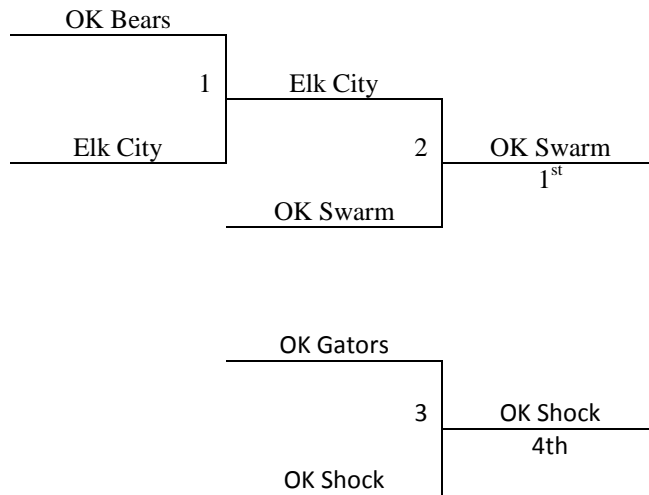

Sooner Showdown – MAYB  
 Norman, OK  
 July 27-29, 2012  
 7<sup>th</sup> Grade Girls

<b>Pool A</b>	<b>W</b>	<b>L</b>	<b>Pool B</b>		
1. Oklahoma Ultimates			6. Lady Soldiers		
2. OK Shock – Brooke			7. Oklahoma X		
3. OK Swarm Pride 2017			8. Amarillo Overcomers		
4. OK Lady Jazz			9. Oklahoma Lady Ice		
5. OK Focus					

Top 2 Teams in Each Pool to Bracket A, Others to Bracket B  
 Tie Breaker – 2 way tie = Head to Head, 3 way tie = coin flip

<b>Fri</b>	<b>Huff 1</b>
5:00	1-2
6:00	3-4
7:00	1-5
8:00	2-3
9:00	4-5
<b>Sat</b>	<b>Huff 1</b>
8:00	6-7
9:00	8-9
10:00	1-3
11:00	2-4
12:00	6-8
1:00	7-9
2:00	3-5
3:00	1-4
4:00	2-5
5:00	6-9
6:00	7-8
7:00	G5
8:00	G7
9:00	G6
<b>Sun</b>	<b>Huff 1</b>
8:00	G1
9:00	G2
10:00	G8
11:00	G9
12:00	G3
1:00	G4
2:00	
3:00	
4:00	
5:00	

Sooner Showdown – MAYB  
 Norman, OK  
 July 27-29, 2012  
 8<sup>th</sup> Grade Girls

<b>Pool A</b>	<b>W</b>	<b>L</b>
1. OK Swarm 7 <sup>th</sup> Elite		
2. OK Gators		
3. Elk City Elkettes		
4. OK Shock – Lawson		
5. OK Bears		

All teams to Bracket

Tie Breaker – 2 way tie = Head to Head, 3 way tie = coin flip

<b>Fri</b>	<b>Huff 4</b>
5:00	
6:00	
7:00	
8:00	
9:00	
<b>Sat</b>	<b>Huff 4</b>
8:00	1-2
9:00	3-4
10:00	1-5
11:00	2-3
12:00	4-5
1:00	1-3
2:00	2-4
3:00	3-5
4:00	1-4
5:00	2-5
6:00	
7:00	
8:00	
9:00	
<b>Sun</b>	<b>Huff 4</b>
8:00	G1
9:00	G3
10:00	G2
11:00	
12:00	
1:00	
2:00	
3:00	
4:00	
5:00	