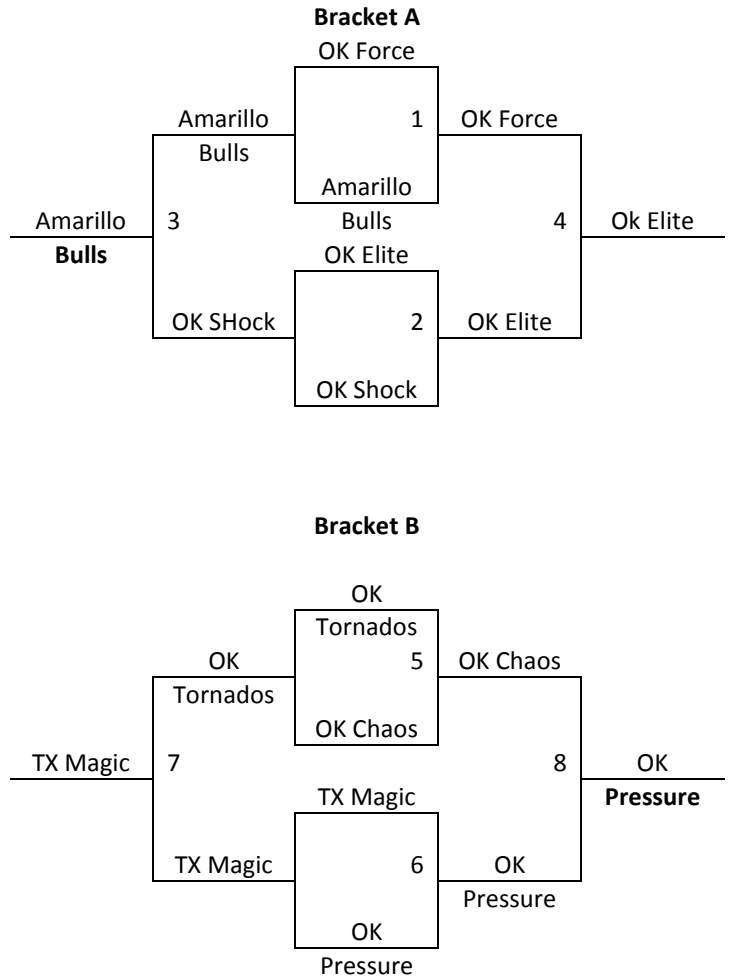

Sooner Showdown – MAYB
Norman, OK
July 27-29, 2012
7-8th Grade Boys

<u>Pool A</u>	<u>W</u>	<u>L</u>	<u>Pool B</u>	<u>W</u>	<u>L</u>
1. OK Shock			5. OK Elite		
2. Oklahoma Tornadoes			6. OK Chaos		
3. OK Force			7. TX Magic		
4. OK Pressure			8. Amarillo Bulls		

Top 2 teams in each Pool to Bracket A, Others to Bracket B.
Tie Breaker – 2 way tie = Head to Head, 3 way tie = coin flip

Fri	Hillsdale	SF 1	SF 2
5:00			
6:00			
7:00	1-2		
8:00	3-4		
9:00			
Sat	Hillsdale	SF 1	SF 2
8:00			5-6
9:00			7-8
10:00			1-3
11:00			2-4
12:00			5-7
1:00			6-8
2:00			1-4
3:00			2-3
4:00			5-8
5:00			6-7
6:30		G1	G5
7:30		G2	G6
8:00			
9:00			
Sun	Hillsdale	SF 1	SF 2
8:00			G7
9:00			G8
10:00			G3
11:00			G4
12:00			
1:00			
2:00			
3:00			
4:00			
5:00