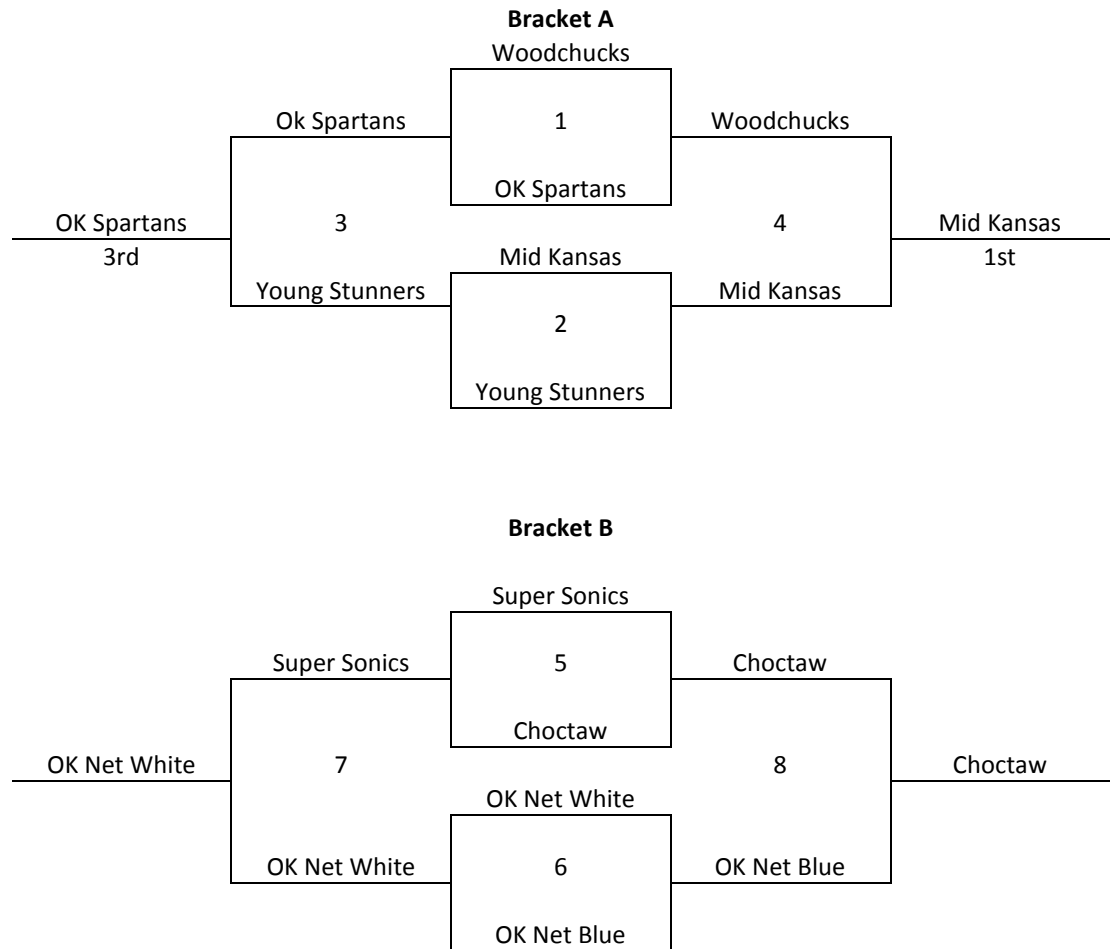

Sooner Showdown – MAYB  
 Norman, OK  
 July 27-29, 2012  
 7-8<sup>th</sup> Grade Boys

<u>Pool A</u>	<u>W</u>	<u>L</u>	<u>Pool B</u>	<u>W</u>	<u>L</u>
1. OK Shock			5. OK Elite		
2. Oklahoma Tornadoes			6. OK Chaos		
3. OK Force			7. TX Magic		
4. OK Pressure			8. Amarillo Bulls		

Top 2 teams in each Pool to Bracket A, Others to Bracket B.  
 Tie Breaker – 2 way tie = Head to Head, 3 way tie = coin flip

<b>Fri</b>	<b>Hillsdale</b>	<b>SF 1</b>	<b>SF 2</b>
5:00			
6:00			
7:00	1-2		
8:00	3-4		
9:00			
<b>Sat</b>	<b>Hillsdale</b>	<b>SF 1</b>	<b>SF 2</b>
8:00			5-6
9:00			7-8
10:00			1-3
11:00			2-4
12:00			5-7
1:00			6-8
2:00			1-4
3:00			2-3
4:00			5-8
5:00			6-7
6:30		G1	G5
7:30		G2	G6
8:00			
9:00			
<b>Sun</b>	<b>Hillsdale</b>	<b>SF 1</b>	<b>SF 2</b>
8:00			G7
9:00			G8
10:00			G3
11:00			G4
12:00			
1:00			
2:00			
3:00			
4:00			
5:00			

Sooner Showdown – MAYB  
 Norman, OK  
 July 27-29, 2012  
 High School Boys

<u>Pool A</u>	<u>W</u>	<u>L</u>	<u>Pool B</u>	<u>W</u>	<u>L</u>
1. Young Stunners			5. Choctaw		
2. Oklahoma Super Sonics			6. Oklahoma Spartans		
3. The Woodchucks			7. Mid Kansas		
4. Oklahoma Net Blue			8. Oklahoma Net White		

Top 2 teams in each Pool to Bracket A, Others to Bracket B.  
 Tie Breaker – 2 way tie = Head to Head, 3 way tie = coin flip

<b>Fri</b>	<b>Hillsdale</b>
5:00	1-2
6:00	3-4
7:00	
8:00	
9:00	
<b>Sat</b>	<b>Hillsdale</b>
8:00	5-6
9:00	7-8
10:00	1-3
11:00	2-4
12:00	6-7
1:00	5-8
2:00	1-4
3:00	2-3
4:00	5-7
5:00	6-8
6:00	G5
7:00	G6
8:00	G1
9:00	G2
<b>Sun</b>	<b>Hillsdale</b>
8:00	G7
9:00	G8
10:00	G3
11:00	G4
12:00	
1:00	
2:00	
3:00	
4:00	
5:00	