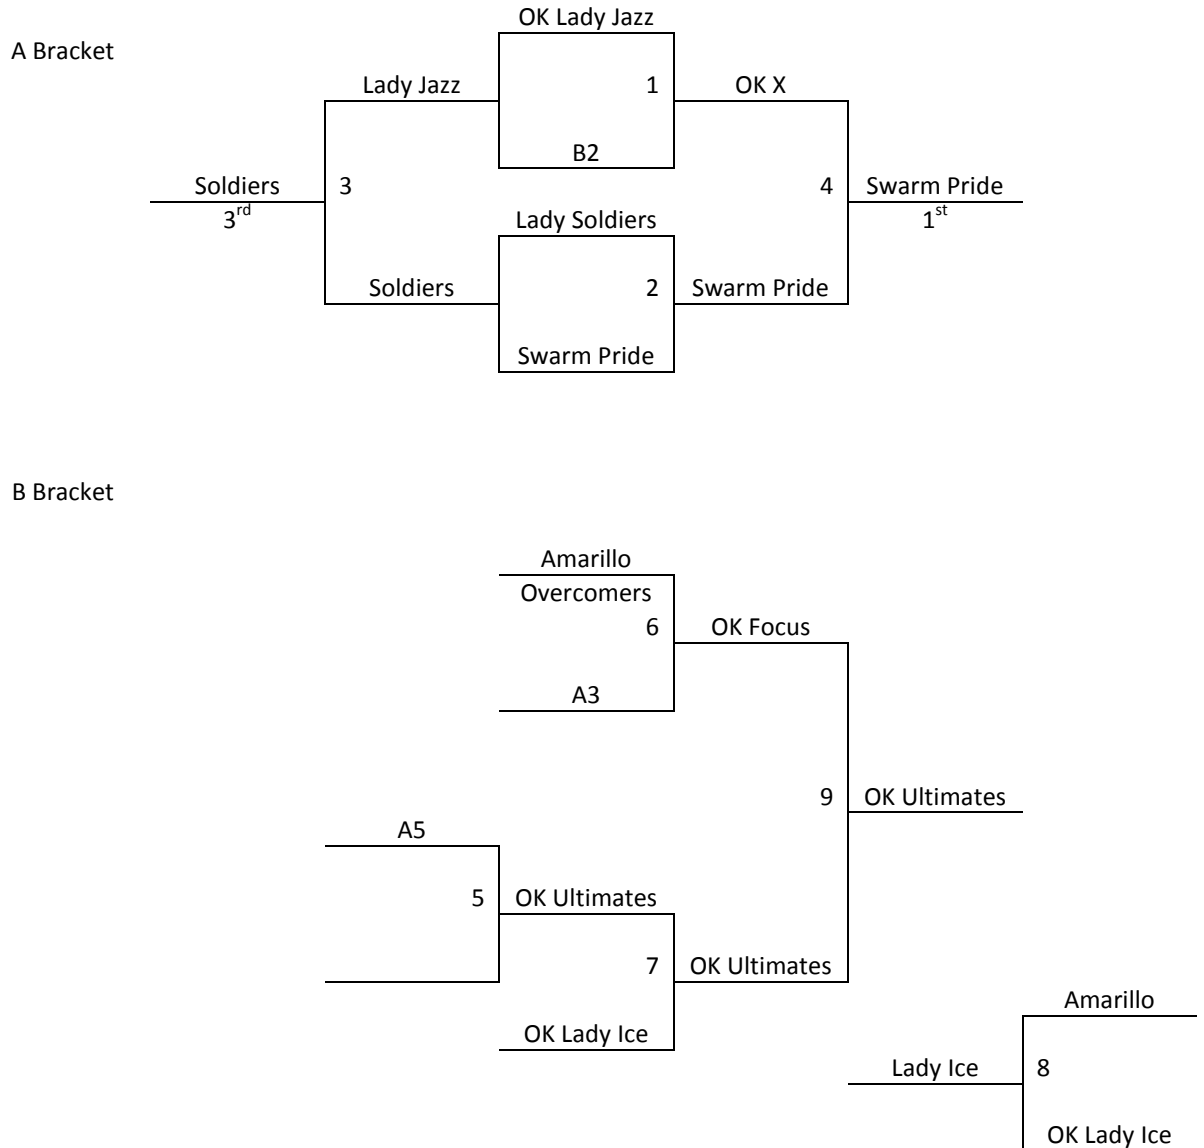

All teams to Bracket

Tie Breaker – 2 way tie = Head to Head, 3 way tie = coin flip

<b>Fri</b>	<b>Huff 2</b>
5:00	
6:00	
7:00	1-2
8:00	3-4
9:00	
<b>Sat</b>	<b>Huff 2</b>
8:00	1-3
9:00	2-4
10:00	
11:00	
12:00	
1:00	1-4
2:00	2-3
3:00	
4:00	
5:00	
6:00	G1
7:00	G2
8:00	
9:00	
<b>Sun</b>	<b>Huff 2</b>
8:00	
9:00	G3
10:00	G4
11:00	
12:00	
1:00	
2:00	
3:00	
4:00	
5:00	

Sooner Showdown – MAYB  
 Norman, OK  
 July 27-29, 2012  
 7<sup>th</sup> Grade Girls

<b>Pool A</b>	<b>W</b>	<b>L</b>	<b>Pool B</b>		
1. Oklahoma Ultimates			6. Lady Soldiers		
2. OK Shock – Brooke			7. Oklahoma X		
3. OK Swarm Pride 2017			8. Amarillo Overcomers		
4. OK Lady Jazz			9. Oklahoma Lady Ice		
5. OK Focus					

Top 2 Teams in Each Pool to Bracket A, Others to Bracket B  
 Tie Breaker – 2 way tie = Head to Head, 3 way tie = coin flip

<b>Fri</b>	<b>Huff 1</b>
5:00	1-2
6:00	3-4
7:00	1-5
8:00	2-3
9:00	4-5
<b>Sat</b>	<b>Huff 1</b>
8:00	6-7
9:00	8-9
10:00	1-3
11:00	2-4
12:00	6-8
1:00	7-9
2:00	3-5
3:00	1-4
4:00	2-5
5:00	6-9
6:00	7-8
7:00	G5
8:00	G7
9:00	G6
<b>Sun</b>	<b>Huff 1</b>
8:00	G1
9:00	G2
10:00	G8
11:00	G9
12:00	G3
1:00	G4
2:00	
3:00	
4:00	
5:00	