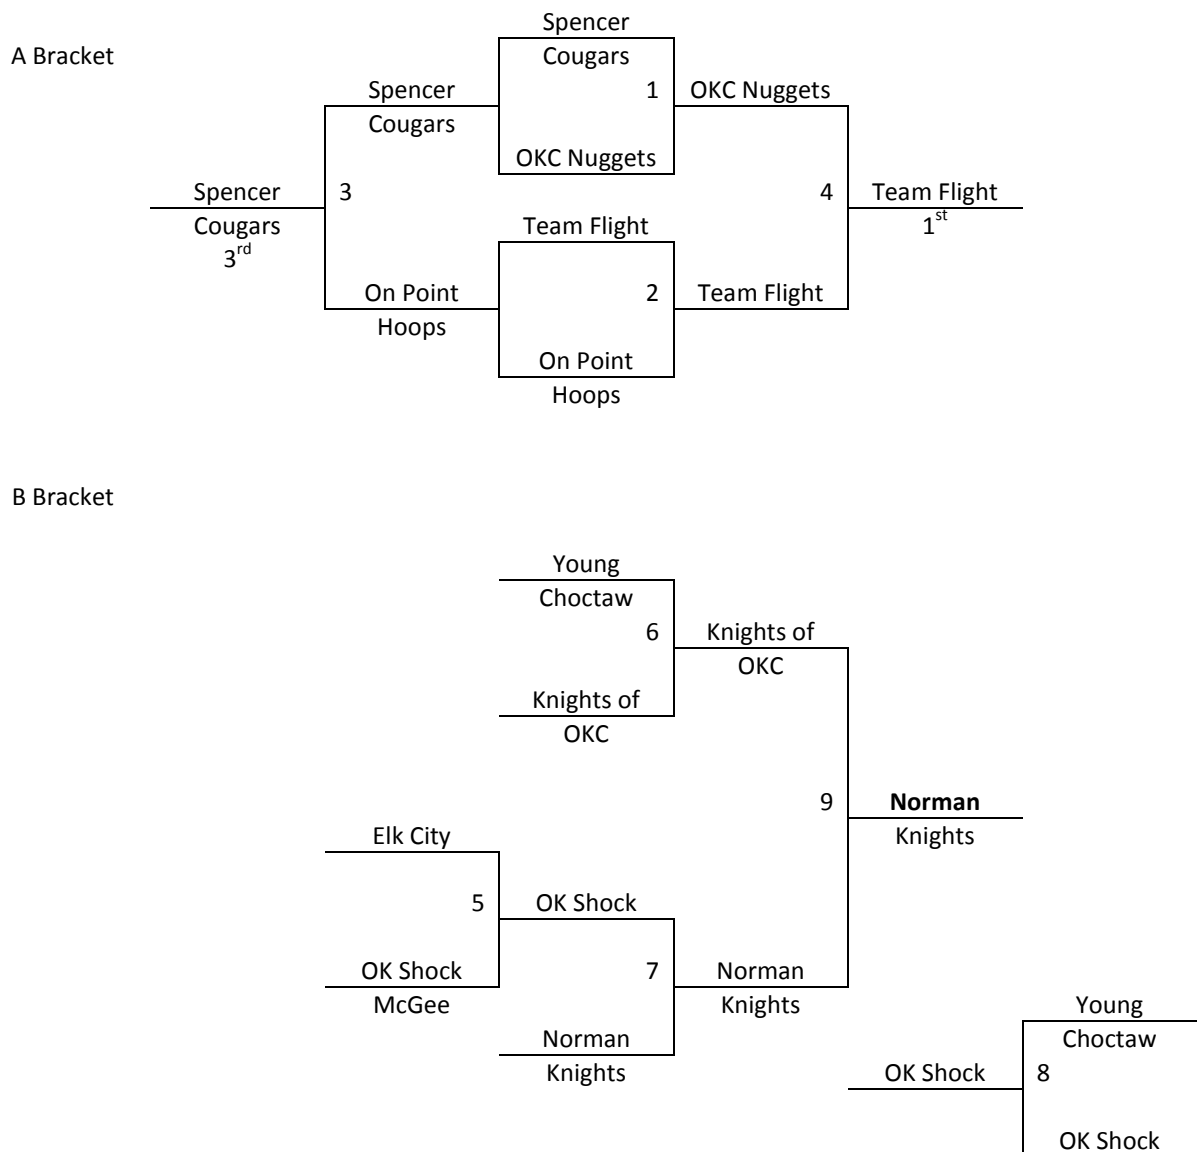

Sooner Showdown – MAYB
Norman, OK
July 27-29, 2012
6th Grade Boys

Pool A	W	L	Pool B		
1. Spencer Cougars			6. Team Flight		
2. On Point Hoops			7. OKC Nuggets		
3. OK Shock - McGee			8. Norman Knights		
4. Elk City			9. Young Choctaw		
5. Knights of OKC					

Top 2 Teams in Each Pool to Bracket A, Others to Bracket B
Tie Breaker – 2 way tie = Head to Head, 3 way tie = coin flip

Fri	Huff 3
5:00	1-2
6:00	3-4
7:00	1-5
8:00	2-3
9:00	4-5
Sat	Huff 3
8:00	6-7
9:00	8-9
10:00	1-3
11:00	2-4
12:00	6-8
1:00	7-9
2:00	3-5
3:00	1-4
4:00	2-5
5:00	6-9
6:00	7-8
7:00	G5
8:00	G7
9:00	G6
Sun	Huff 3
8:00	G1
9:00	G2
10:00	G8
11:00	G9
12:00	G3
1:00	G4
2:00	
3:00	
4:00	
5:00	

ATTENTION:

All players playing at the Huffman Center will need to have a Minor's Release form filled out by parents – please see form. Players will not be allowed to participate without this form filled out. Forms need to be given to the coach and handed in as a team at the arrival of the tournament!