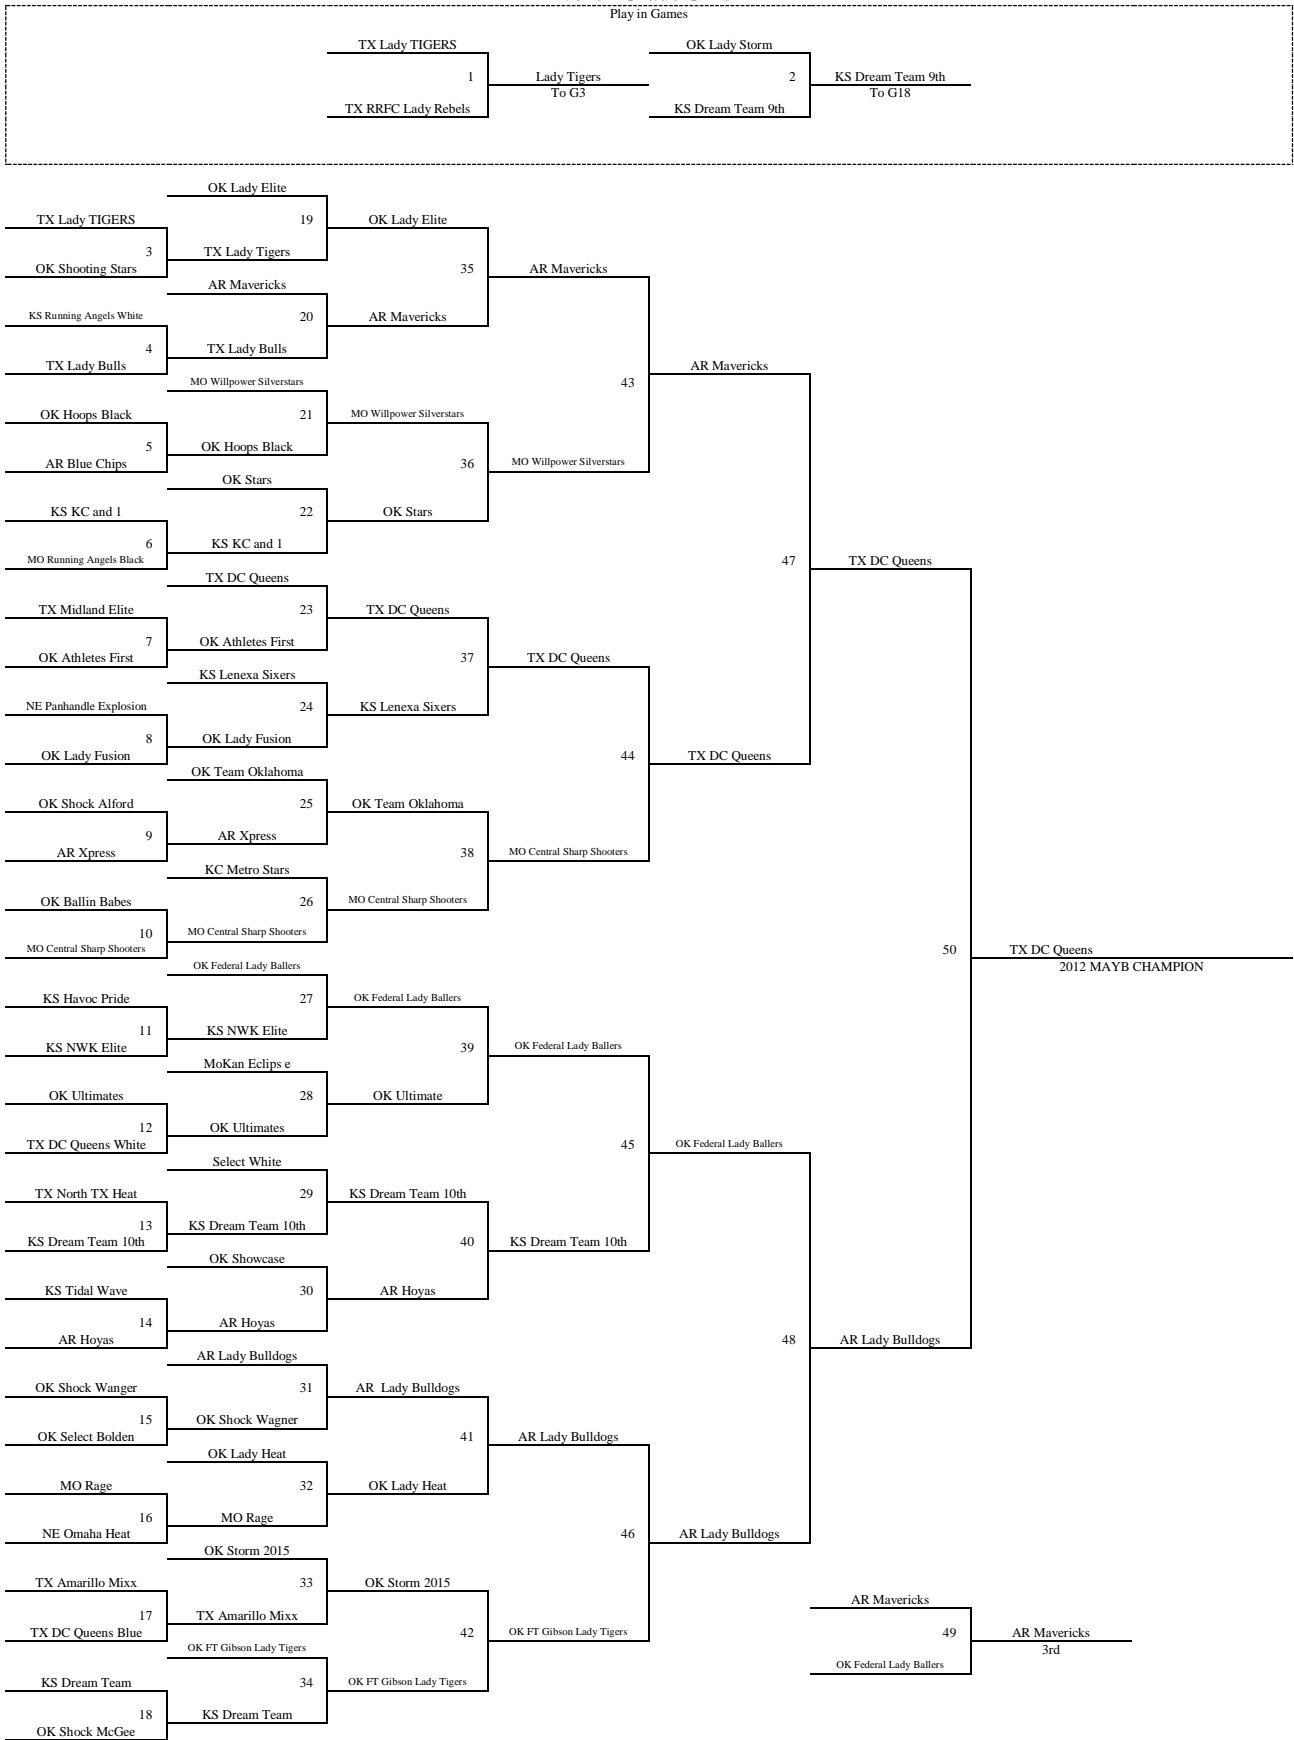

2012 MAYB Girls Nationals 9/10th Grade Girls

Play in Games