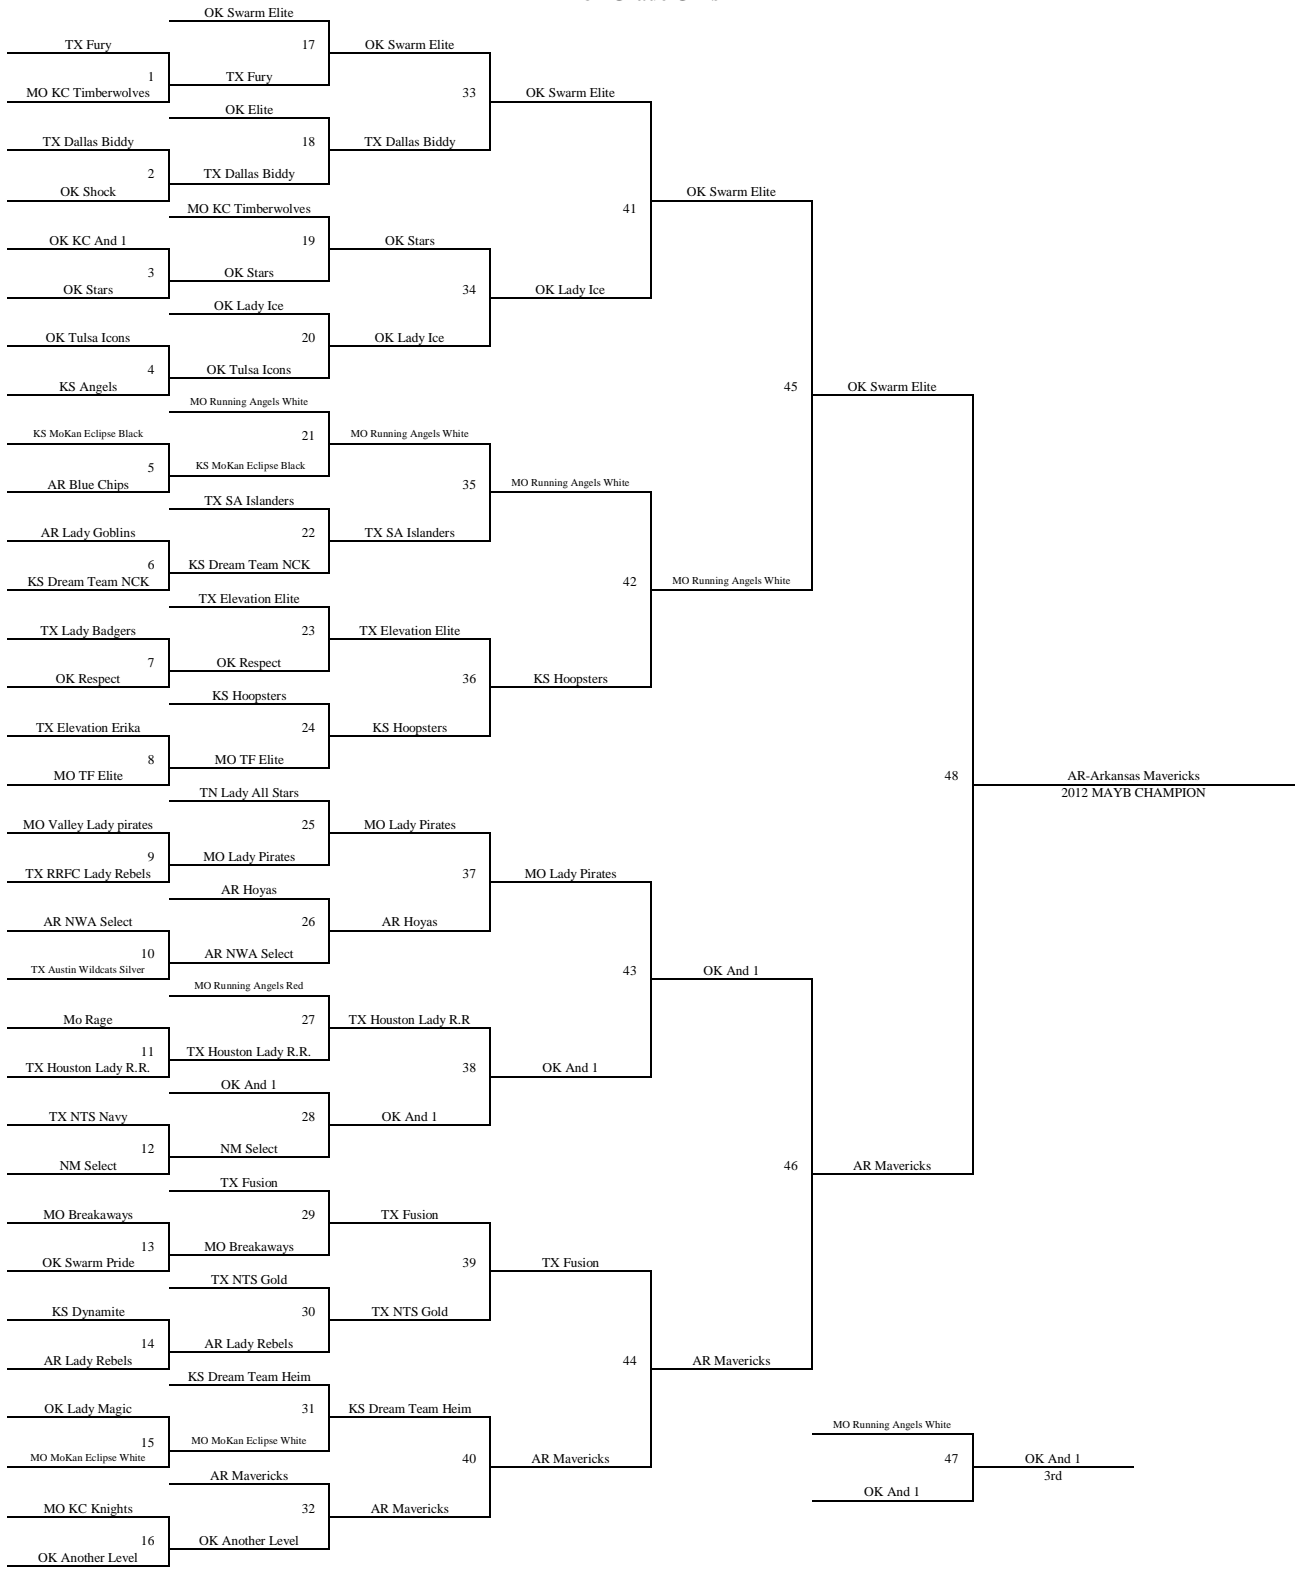

2012 MAYB Girls Nationals 8th Grade Girls