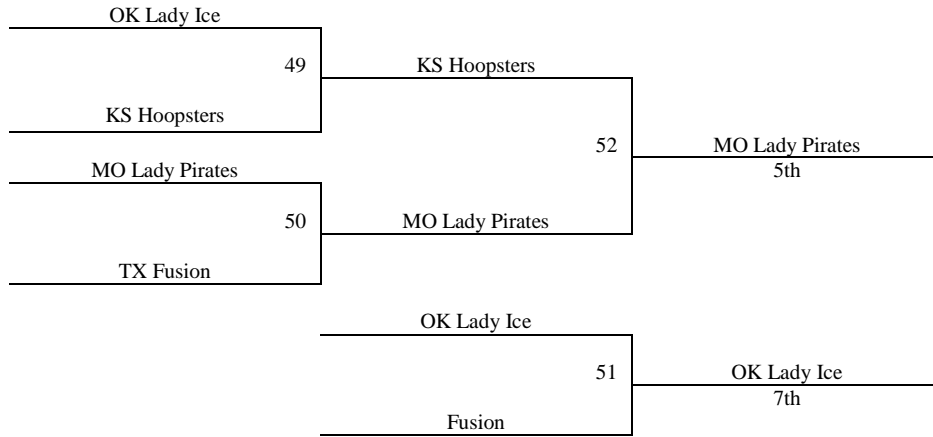

2012 MAYB Girls Nationals
8th Grade Girls

5th - 8th Place Games