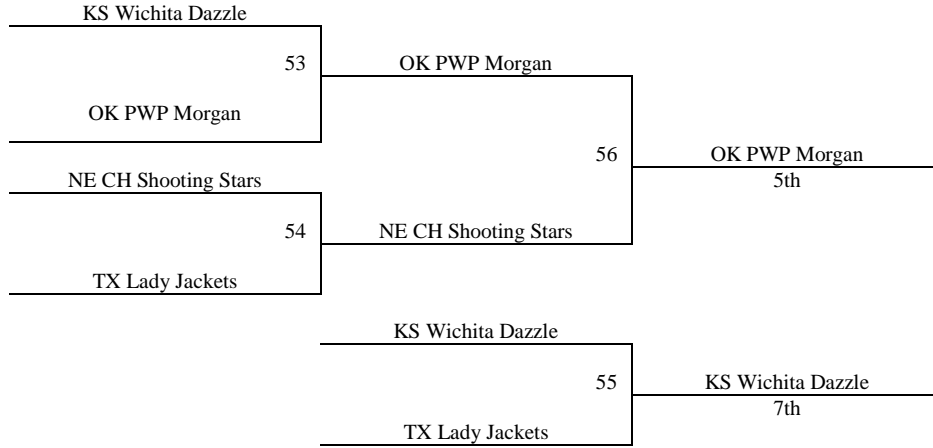

2012 MAYB Girls Nationals
7th Grade Girls

5th - 8th Place Games