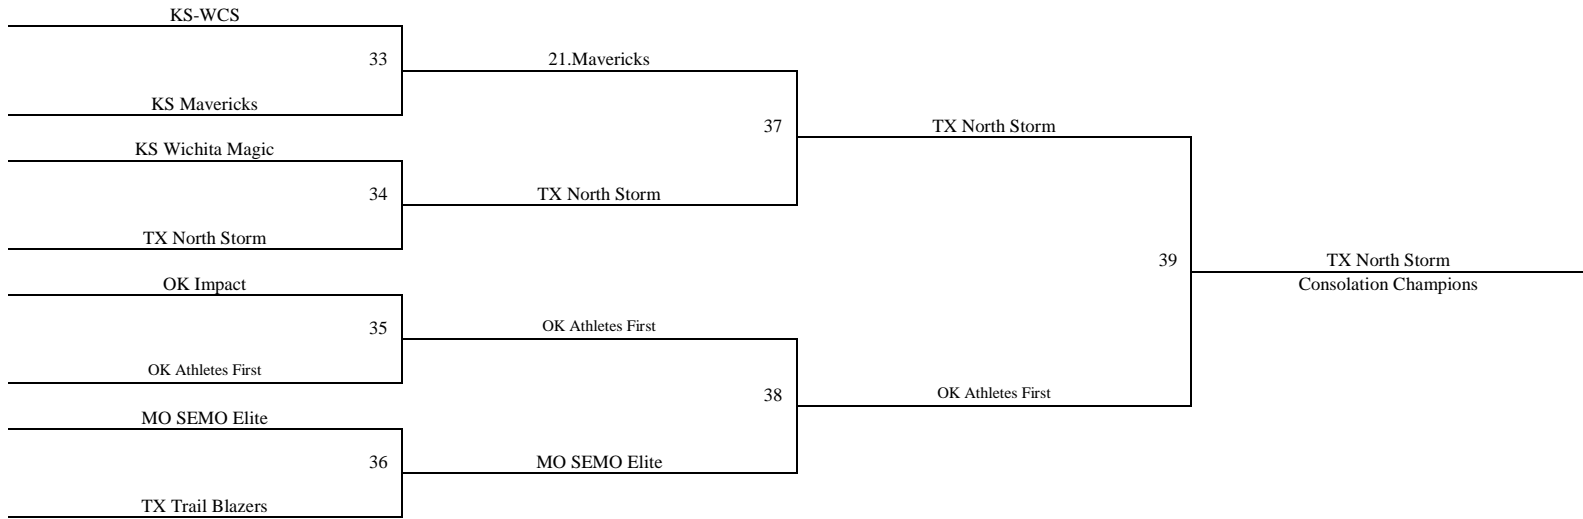

**2012 MAYB Boys Nationals
5th Grade Boys
Consolation Bracket**