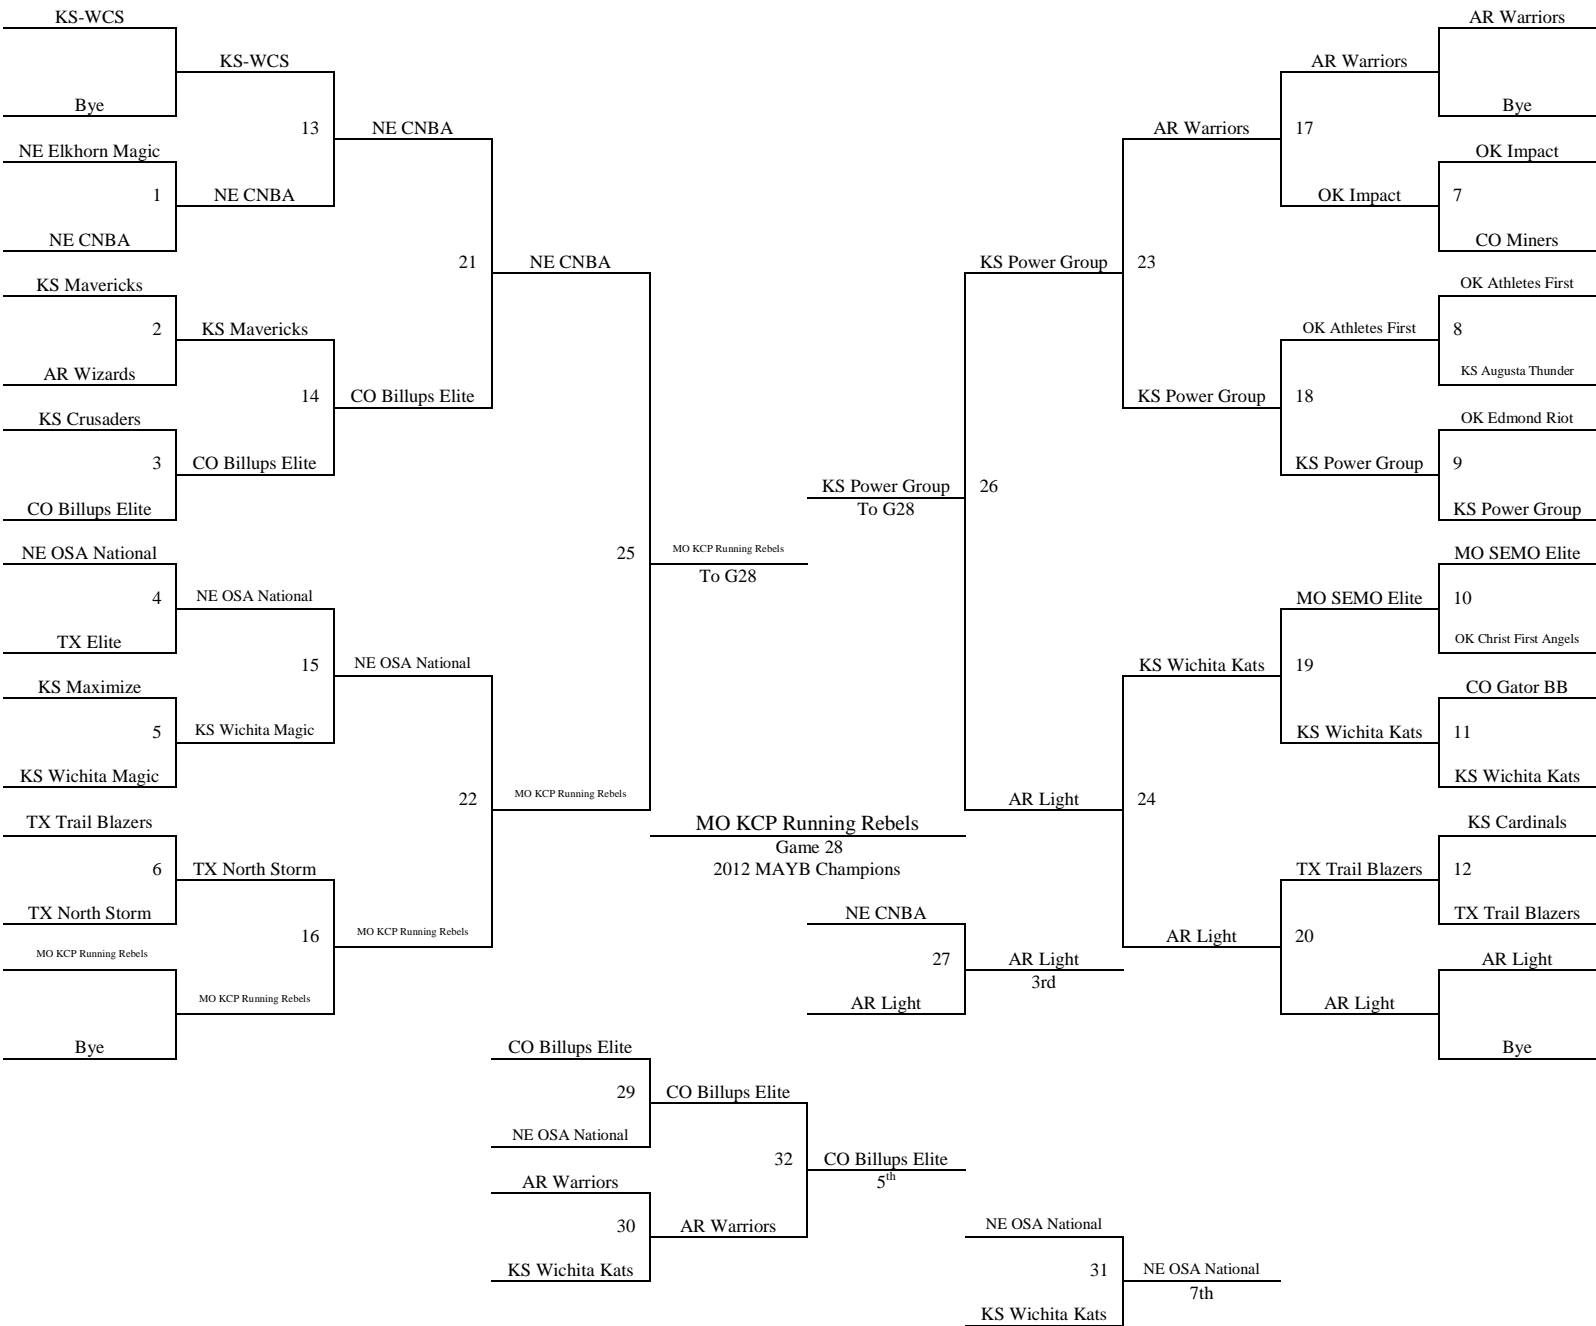

2012 MAYB Boys Nationals 5th Grade Boys

*Please make sure to click the refresh button on your internet browser to ensure you have the most up to date schedule.
We are a Grade based organization! Please make sure you have Grade Verification with you at the tournament!*

Check in locations available:

Farha Center – 12pm – 10pm on Thurs and 8am – 12pm on Friday