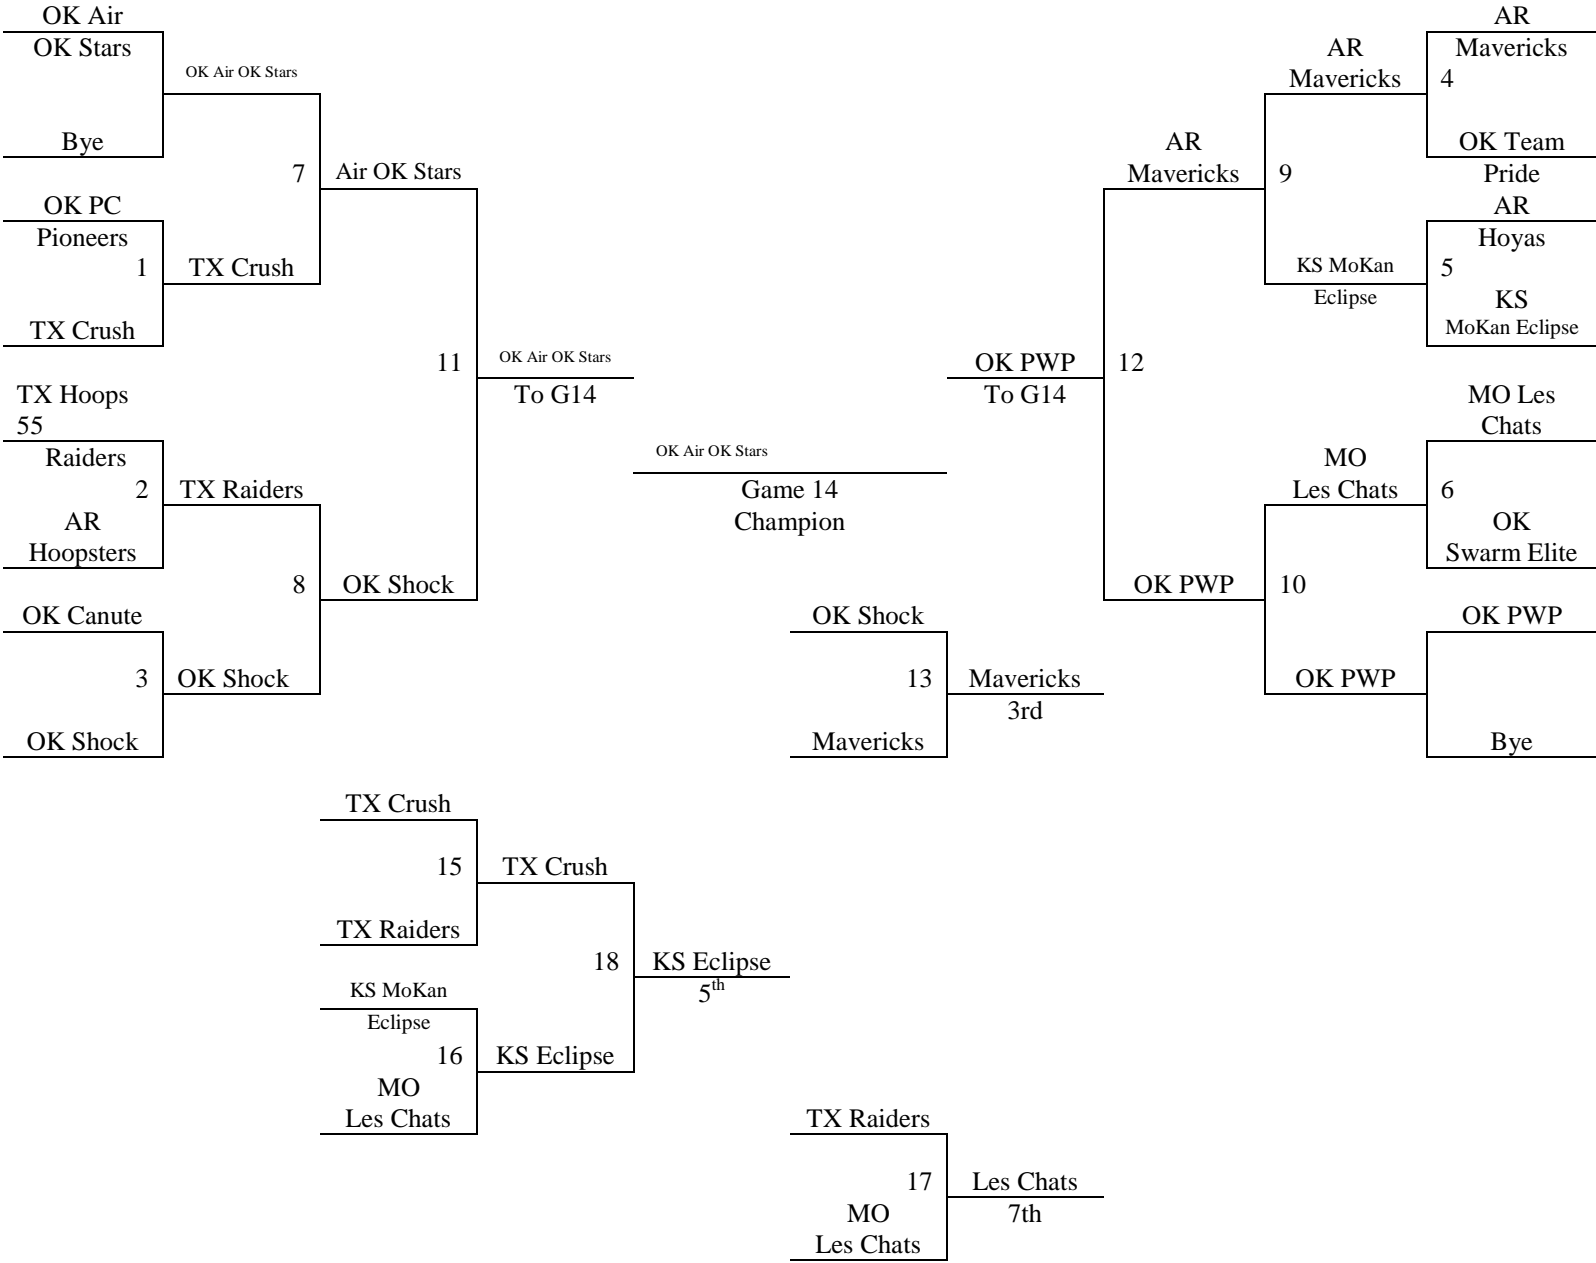

**2012 MAYB Girls Nationals
4th Grade Girls**