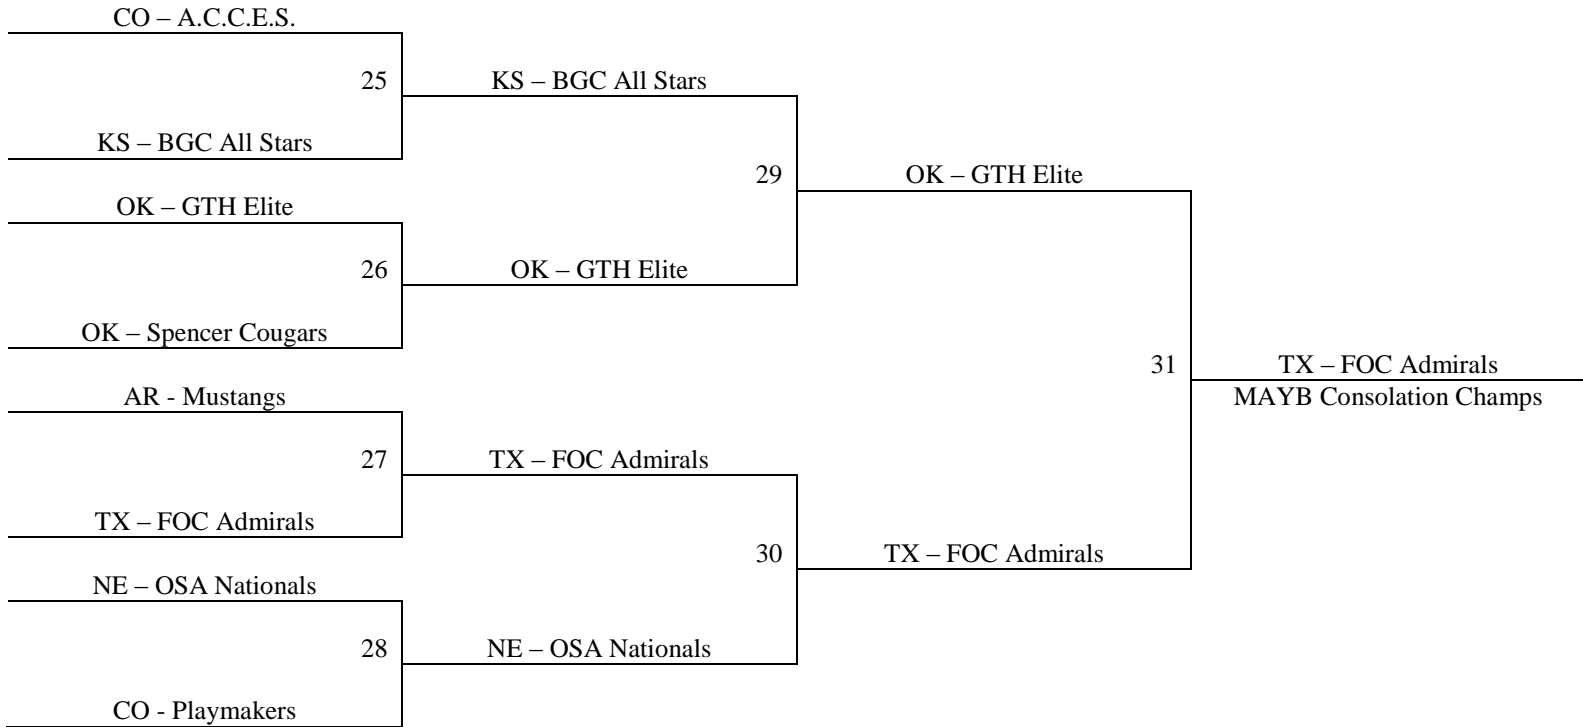

**2012 MAYB Boys Nationals
4th Grade Boys
Consolation Brackets**