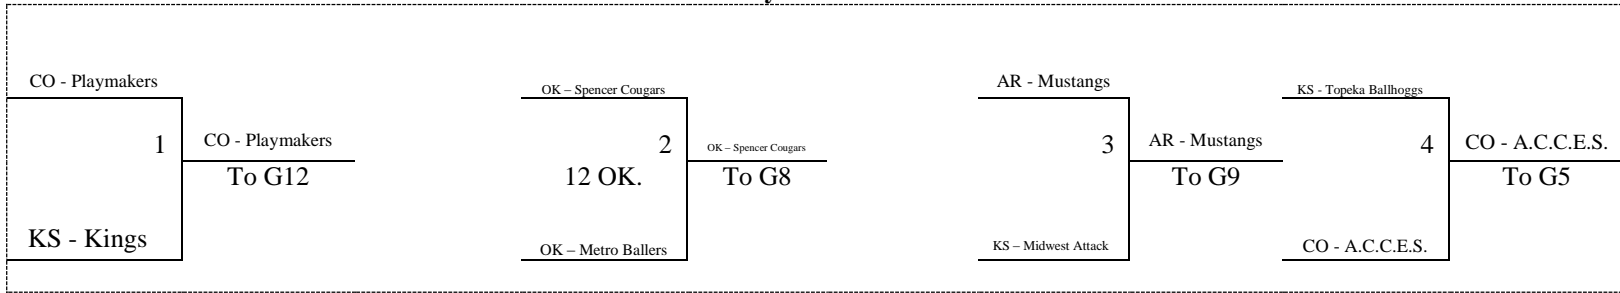

<u>Pool D</u>	<u>W</u>	<u>L</u>	<u>Pool E</u>	<u>W</u>	<u>L</u>
13. KS - BGC All Stars	I	II	17. TX - FOC Admirals	II	I
14. KS - Midwest Attack		III	18. CO - A.C.C.E.S.		III
15. OK - GTH Elite	II	I	19. KS - Crunch Elite	II	I
16. OK - Tulsa Wildcats	III		20. OK - Athletes First	II	I

El Rec 1 – 3 = El Dorado Rec Center and HS

And Cent HS 1-2 = Andover Central HS

Please make sure to click the refresh button on your internet browser to ensure you have the most up to date schedule.

We are a Grade based organization! Please make sure you have Grade Verification with you at the tournament!

Check in locations available:

Farha Center – 12pm – 10pm on Thurs and 8am – 12pm on Friday

El Dorado Rec Center – 5pm – 10pm on Thursday August 2nd

El Dorado Rec Center – 8am – 12pm on Friday August 3rd

**2012 MAYB Boys Nationals
4th Grade Boys
Play In Games:**