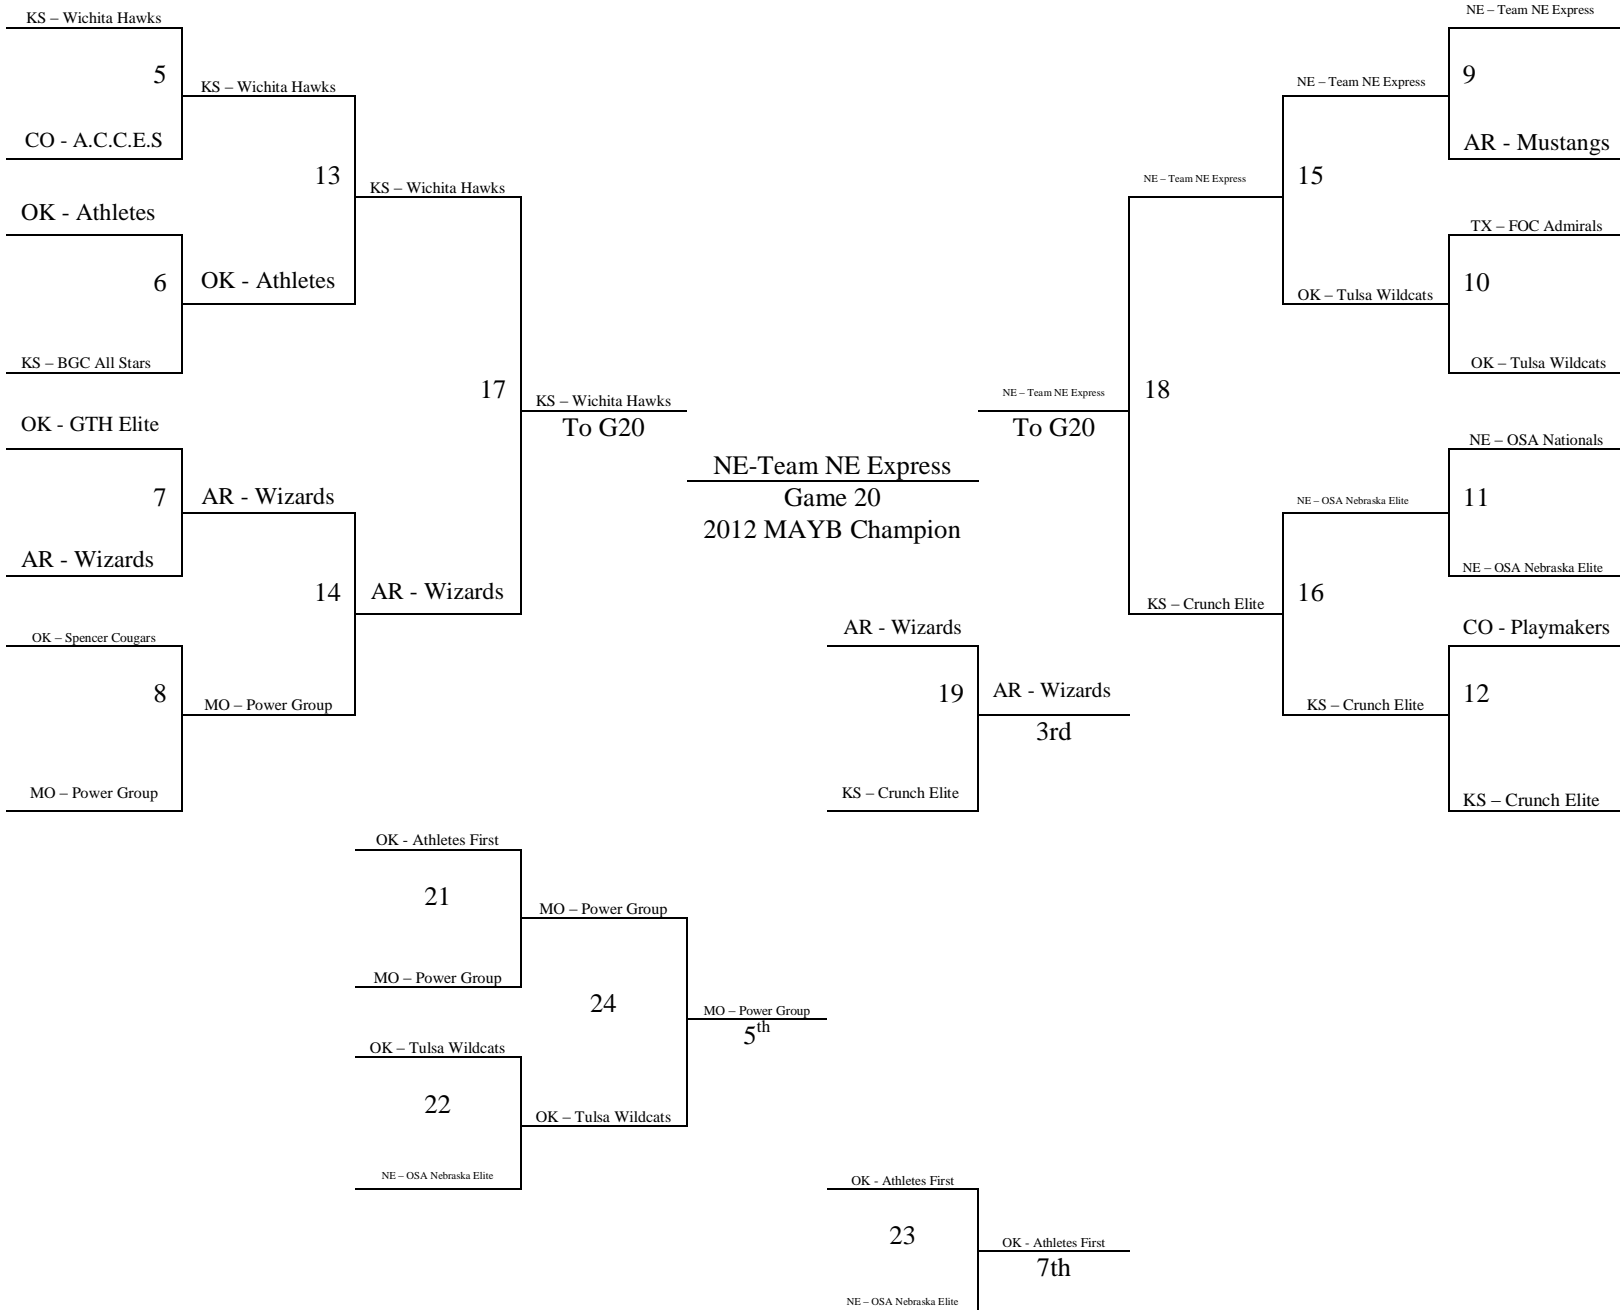

**2012 MAYB Boys Nationals
4th Grade Boys
Play In Games:**

Bracket