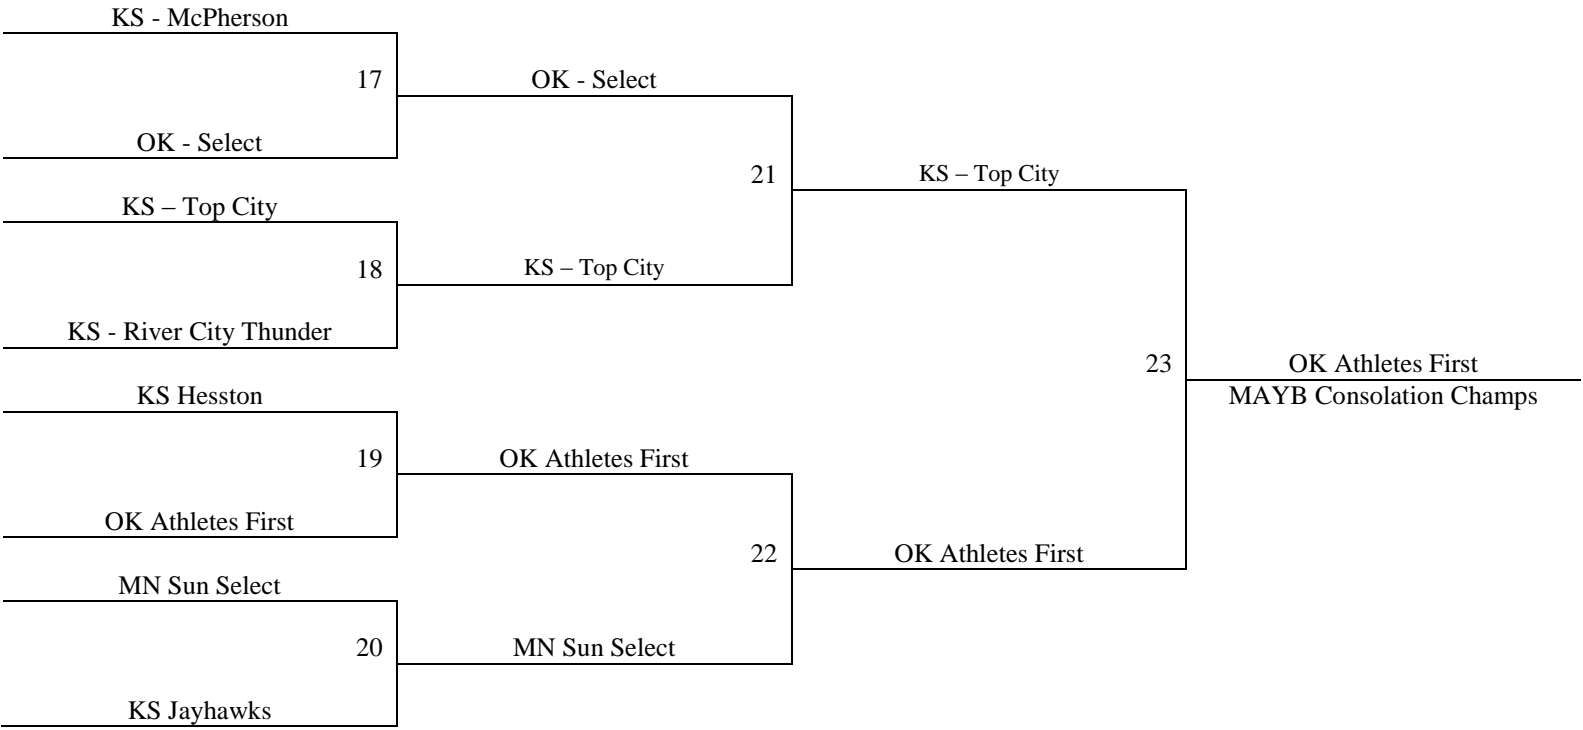

Pool C	W	L	Pool D	W	L
9. KS - Top City	II	I	13. KS - NLHA	III	
10. KS - Jayhawks		III	14. KS - Hesston		III
11. MO - SW MO Eagles	III		15. OK - Balltime	II	I
12. OK - Oklahoma Select	I	III	16. MO - MoKan Elite	I	II

Check in locations available:

Farha Center – 12pm – 10pm on Thurs and 8am – 12pm on Friday

El Dorado Rec Center – 5pm – 10pm on Thursday August 2nd

El Dorado Rec Center – 8am – 12pm on Friday August 3rd

2012 MAYB Boys Nationals 3rd Grade Boys