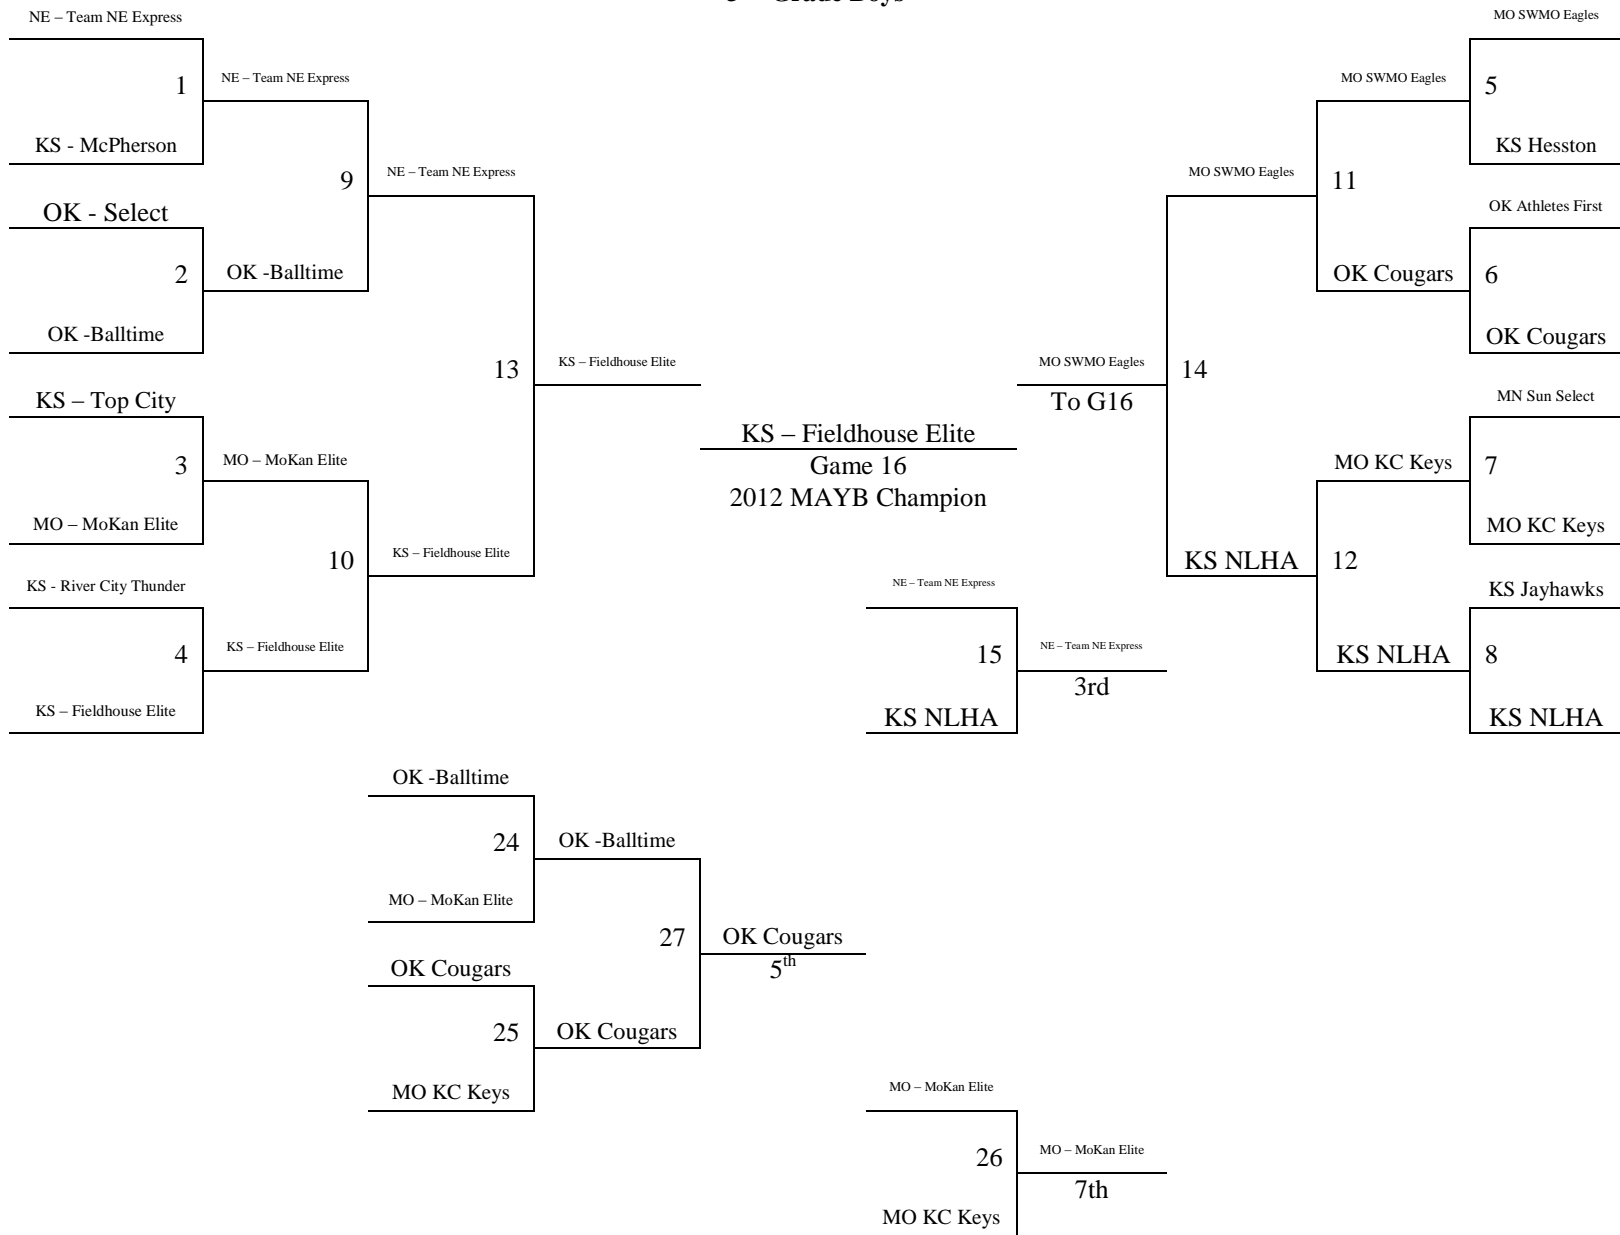

Pool C	W	L	Pool D	W	L
9. KS - Top City	II	I	13. KS - NLHA	III	
10. KS - Jayhawks		III	14. KS - Hesston		III
11. MO - SW MO Eagles	III		15. OK - Balltime	II	I
12. OK - Oklahoma Select	I	III	16. MO - MoKan Elite	I	II

El Rec 1 – 3 = El Dorado Rec Center and HS

And Cent HS 1-2 = Andover Central HS

Please make sure to click the refresh button on your internet browser to ensure you have the most up to date schedule.

We are a Grade based organization! Please make sure you have Grade Verification with you at the tournament!

Check in locations available:

Farha Center – 12pm – 10pm on Thurs and 8am – 12pm on Friday

El Dorado Rec Center – 5pm – 10pm on Thursday August 2nd

El Dorado Rec Center – 8am – 12pm on Friday August 3rd

2012 MAYB Boys Nationals 3rd Grade Boys