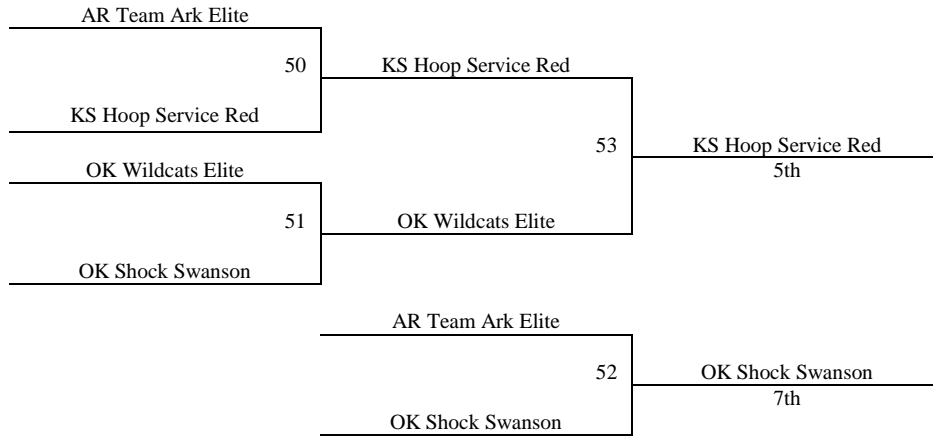

2012 MAYB Girls Nationals
11/12th Grade Girls

5th - 8th Place Games