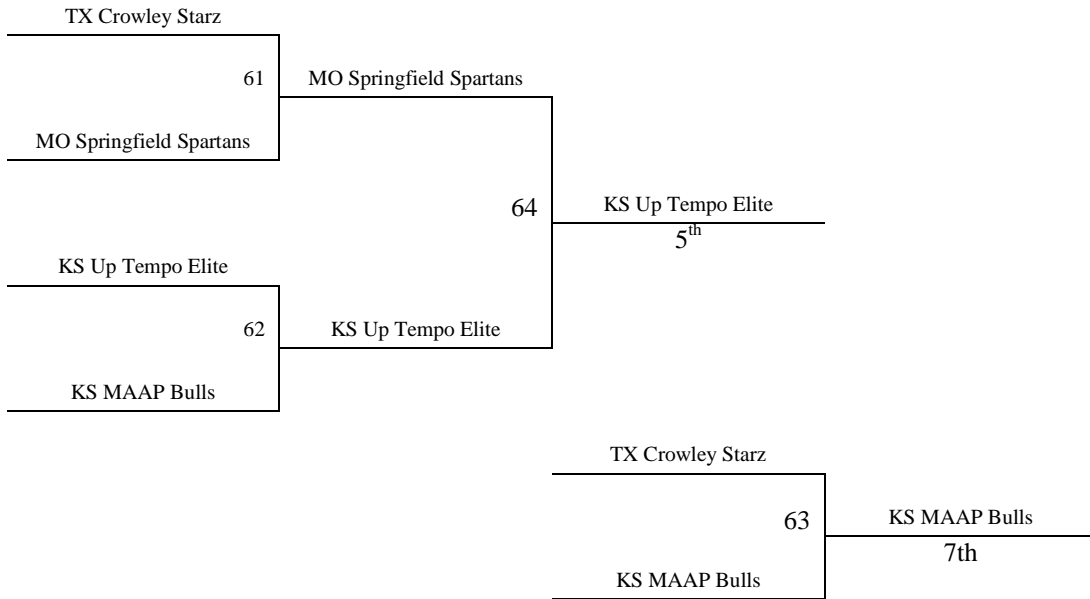

**2012 MAYB Boys Nationals
11th/12th Grade Boys**

**2011 MAYB Boys Nationals
11th/12th Grade Boys
5th/8th Place**