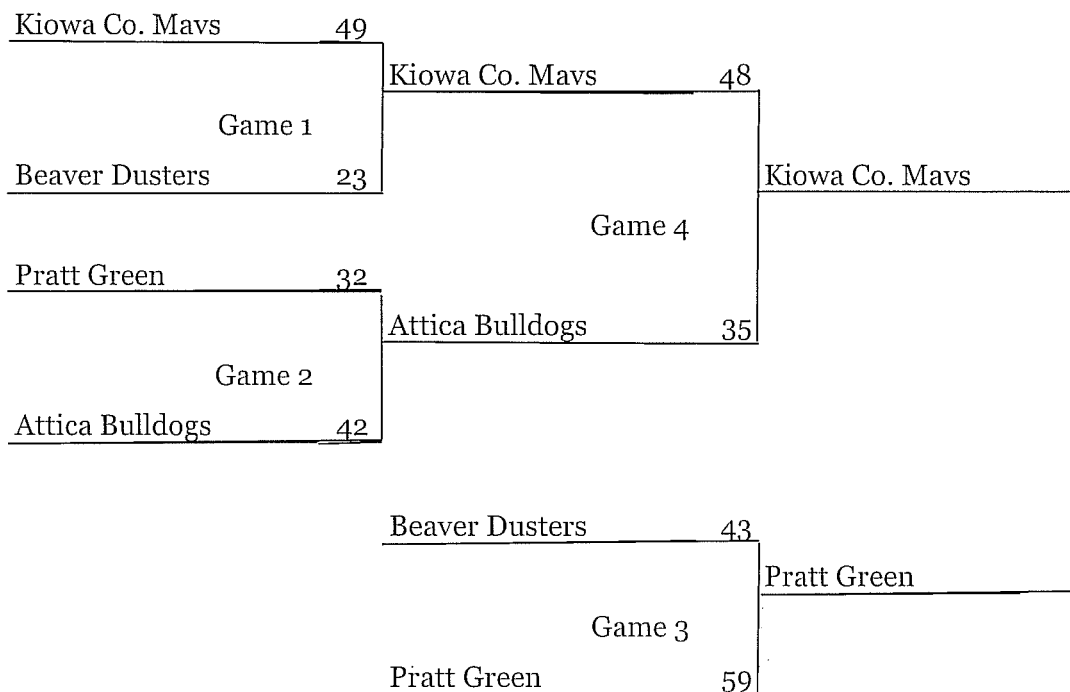

Top Team on Bracket is Home
 Game #1 8:00 Blythe - North Court
 Game #2 8:00 Blythe - South Court
 Game #3 10:00 Blythe - North Court
 Game #4 10:00 Liberty MS
 Game #5 1:00 Blythe - South Court
 Game # 6 1:00 Blythe - North Court
 Game # 7 1:00 Pratt HS

Pratt
 Has Something
 for You!

8th - 9th Grade Girls

Top Team on Bracket is Home

Game #1 9:00 Blythe - South Court

Game #2 11:00 Blythe - North Court

Game #3 11:00 Blythe - South Court

Game #4 2:00 Blythe - North Court

Game # 5 3:00 Blythe - North Court

Pratt
 Has Something
 for You!

8th - 10th Grade Boys

- Top Team on Bracket is Home
- Game #1 9:00 Blythe - North Court
- Game #2 11:00 Pratt HS
- Game #3 11:00 Liberty MS
- Game #4 2:00 Blythe - South Court
- Game # 5 3:00 Pratt HS

Pratt
 Has Something
 for You!

11th - 12th Grade Boys

Top Team on Bracket is Home

Game #1 9:00 Liberty MS

Game #2 9:00 Pratt HS

Game #3 2:00 Liberty MS

Game #4 2:00 Pratt HS

Pratt