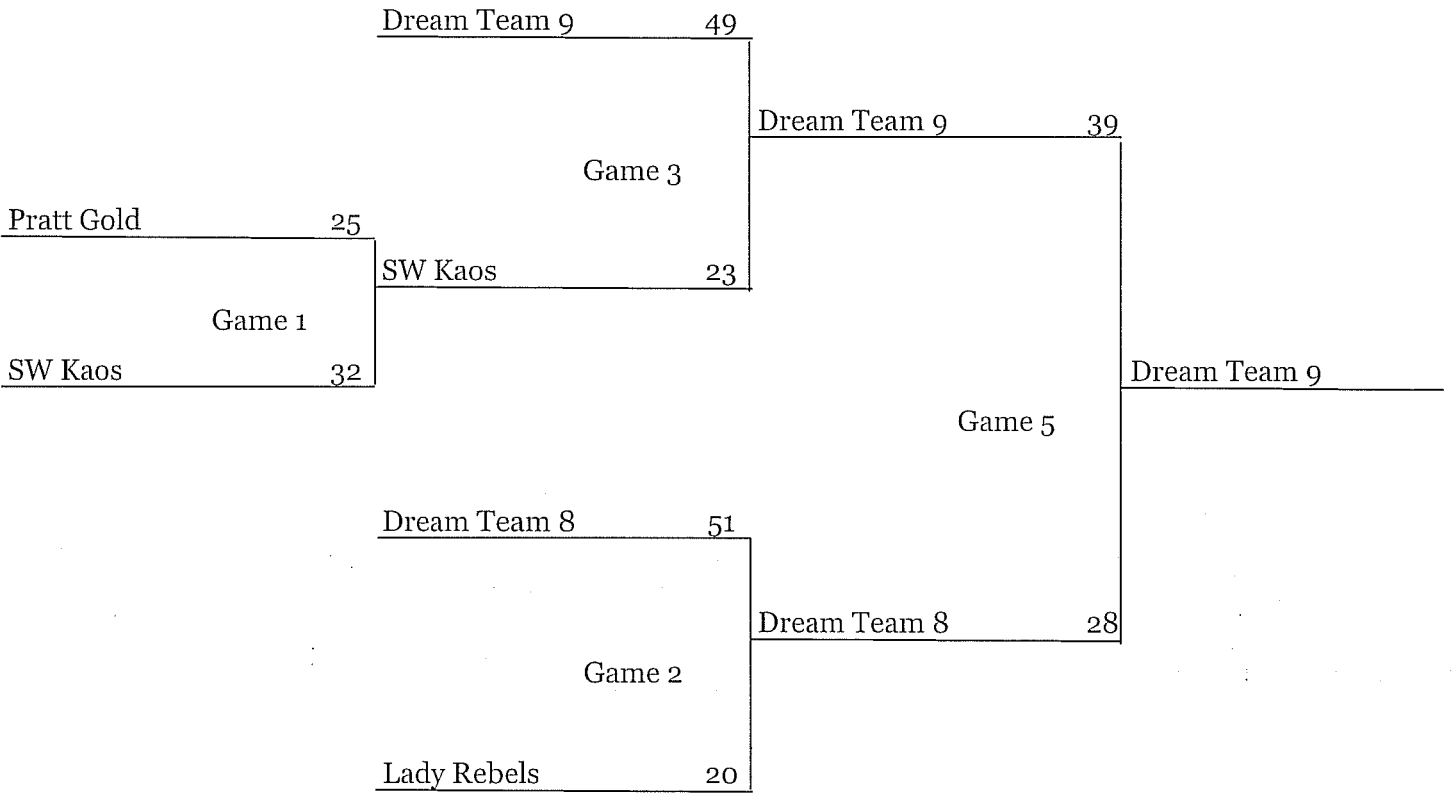

- Game #1 12:00 Blythe - South Court
- Game #2 12:00 Blythe - North Court
- Game #3 3:00 Liberty MS
- Game #4 3:00 Blythe - South Court

Top Team on Bracket is Home

Pratt

Has Something
for You!

4th - 5th Grade Girls

Top Team on Bracket is Home
 Game #1 8:00 Blythe - North Court
 Game #2 8:00 Blythe - South Court
 Game #3 10:00 Blythe - North Court
 Game #4 10:00 Liberty MS
 Game #5 1:00 Blythe - South Court
 Game # 6 1:00 Blythe - North Court
 Game # 7 1:00 Pratt HS

Pratt
 Has Something
 for You!

8th - 9th Grade Girls

Top Team on Bracket is Home

Game #1 9:00 Blythe - South Court

Game #2 11:00 Blythe - North Court

Game #3 11:00 Blythe - South Court

Game #4 2:00 Blythe - North Court