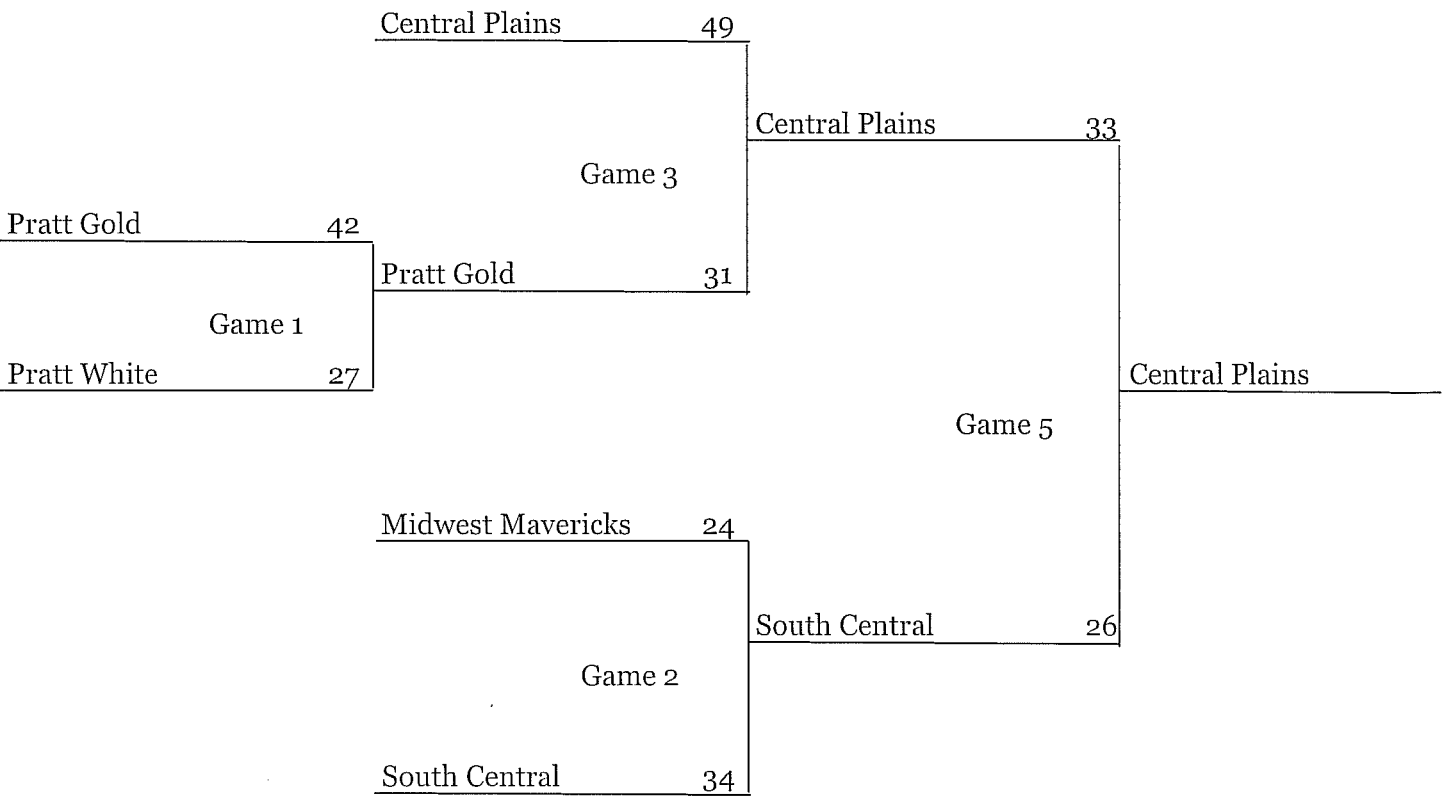

- Game #1 12:00 Blythe - South Court
- Game #2 12:00 Blythe - North Court
- Game #3 3:00 Liberty MS
- Game #4 3:00 Blythe - South Court

Top Team on Bracket is Home

Pratt

Has Something
for You!

4th - 5th Grade Girls

Top Team on Bracket is Home
 Game #1 8:00 Blythe - North Court
 Game #2 8:00 Blythe - South Court
 Game #3 10:00 Blythe - North Court
 Game #4 10:00 Liberty MS
 Game #5 1:00 Blythe - South Court
 Game # 6 1:00 Blythe - North Court
 Game # 7 1:00 Pratt HS

Pratt
 Has Something
 for You!

8th - 9th Grade Girls

Top Team on Bracket is Home

Game #1 9:00 Blythe - South Court

Game #2 11:00 Blythe - North Court

Game #3 11:00 Blythe - South Court

Game #4 2:00 Blythe - North Court

Game # 5 3:00 Blythe - North Court

Pratt
 Has Something
 for You!

8th - 10th Grade Boys

- Top Team on Bracket is Home
- Game #1 9:00 Blythe - North Court
- Game #2 11:00 Pratt HS
- Game #3 11:00 Liberty MS
- Game #4 2:00 Blythe - South Court
- Game # 5 3:00 Pratt HS