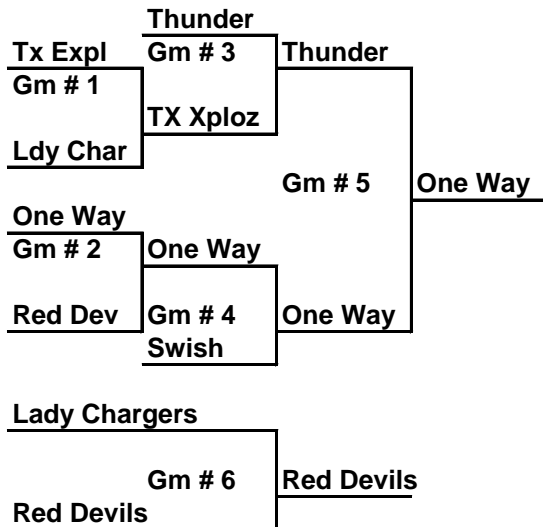

High School Girls: 6 Team; 2- 3 team pools and bracket

Pool A

- 1- West Texas Thunder
- 2- One Way TX
- 3- TX Lady Chargers

Pool B

- 4- Team Swish
- 5- TX Xplozion
- 6- Texhoma Red Devils

Date	Matchup	Time	Ct.
23-Jun	1 v 5	11:00 AM	1
23-Jun	3 v 6	12:00 PM	1
23-Jun	2 v 5	1:00 PM	1
23-Jun	3 v 4	2:00 PM	1
23-Jun	1 v 6	3:00 PM	1
23-Jun	2 v 4	4:00 PM	1
23-Jun	3 v 5	5:00 PM	1
23-Jun	1 v 4	6:00 PM	1
23-Jun	2 v 6	7:00 PM	1

Scores		
1 v 5	33	22
3 v 6	39	51
2 v 5	45	26
3 v 4	17	56
1 v 6	51	25
2 v 4	32	43
3 v 5	21	55
1 v 4	44	40
2 v 6	57	53

24-Jun	Gm # 1	10:00 AM	1
24-Jun	Gm # 2	11:00 AM	1
24-Jun	Gm # 3	12:00 PM	1
24-Jun	Gm # 4	1:00 PM	1
24-Jun	Gm # 5	4:00 PM	1
24-Jun	Gm # 6	2:00 PM	1
24-Jun	Gm # 7	3:00 PM	1

	W	L	Seed
WT Thunder	3	0	A1
One Way TX	2	1	A2
Lady Chargers	0	3	A3
Team Swish	2	1	B1
TX Explozion	1	2	B2
Red Devils	1	2	B3