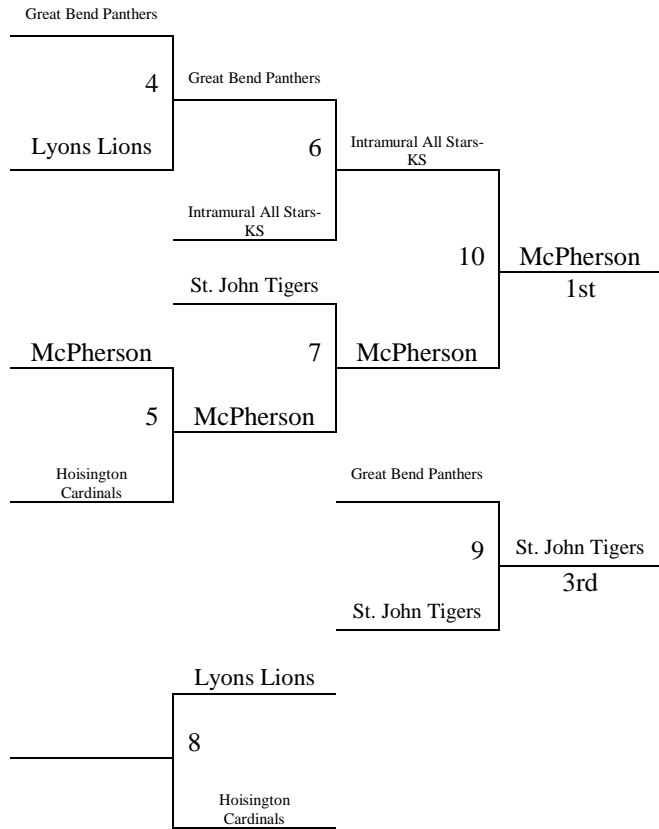

<b>Pool A</b>	<b>W</b>	<b>L</b>	<b>Pool B</b>	<b>W</b>	<b>L</b>
1. Great Bend Panthers	I	I	4. McPherson	I	I
2. Intramural All-Stars – KS	II		5. St. John Tigers	II	
3. Hoisington Cardinals		II	6. Lyons Lions - KS		II

All teams to a seeding round and then bracket play

Seeding Round –

G1 = A1 vs B1

G2 = A2 vs B2

G3 = A3 vs B3

Tie Breaker – 2 way tie = Head to Head

3 way tie = Coin Flip

<b>Saturday</b>	<b>Court 1</b>	<b>Court 2</b>
8:00	-	-
9:00	-	-
10:00	-	-
11:00	-	-
12:00	-	-
1:00	1-2	4-5
2:00	-	-
3:00	1-3	4-6
4:00	-	-
5:00	2-3	5-6
6:00	-	-
7:00	-	G1
8:00	-	G2
9:00	-	G3
<b>Sunday</b>	<b>Court 1</b>	<b>Court 2</b>
8:00	G4	G5
9:00	-	-
10:00	-	G6
11:00	-	G7
12:00	G8	-
1:00	-	-
2:00	-	-
3:00	G9	-
4:00	G10	-
5:00	-	-

<b>Pool A</b>	<b>W</b>	<b>L</b>
1. OB Cougars		
2. Pratt Green		
3. Ellinwood		
4. Attica Bulldogs		
5. Beloit Enforcers - KS		

All teams to Bracket  
Tie Breaker – 2 way tie = Head to Head  
3 way tie = Coin Flip