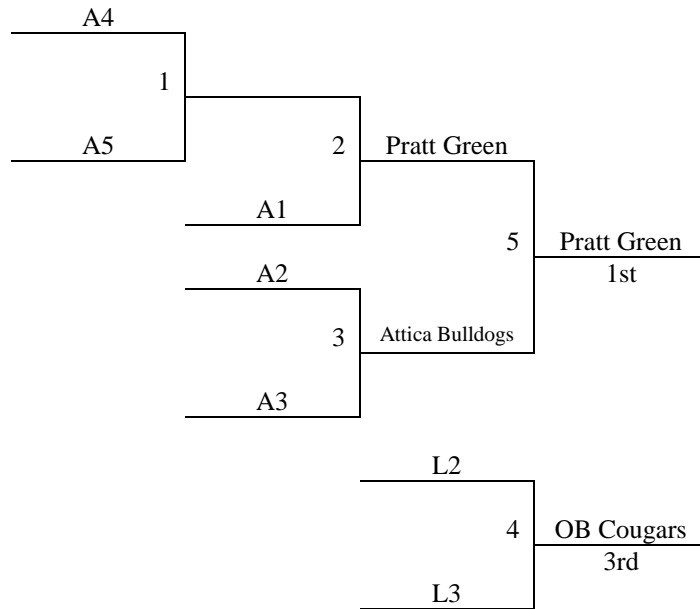

Great Bend, KS
June 30 – July 1, 2012
11/12th Grade Boys – Division II

Pool A	W	L
1. OB Cougars		
2. Pratt Green		
3. Ellinwood		
4. Attica Bulldogs		
5. Beloit Enforcers - KS		

All teams to Bracket
Tie Breaker – 2 way tie = Head to Head
3 way tie = Coin Flip

Saturday	Court 1
8:00	-
9:00	1-2
10:00	3-4
11:00	1-5
12:00	2-3
1:00	-
2:00	4-5
3:00	-
4:00	1-3
5:00	-
6:00	2-4
7:00	3-5
8:00	1-4
9:00	2-5
Sunday	Court 1
8:00	-
9:00	G1
10:00	G3
11:00	G2
12:00	-
1:00	G4
2:00	G5
3:00	-
4:00	-
5:00	-

Great Bend High School (Court 1)
Great Bend Sports Center (Courts 2-3)

2027 Morton, Great Bend, KS
Next to High School