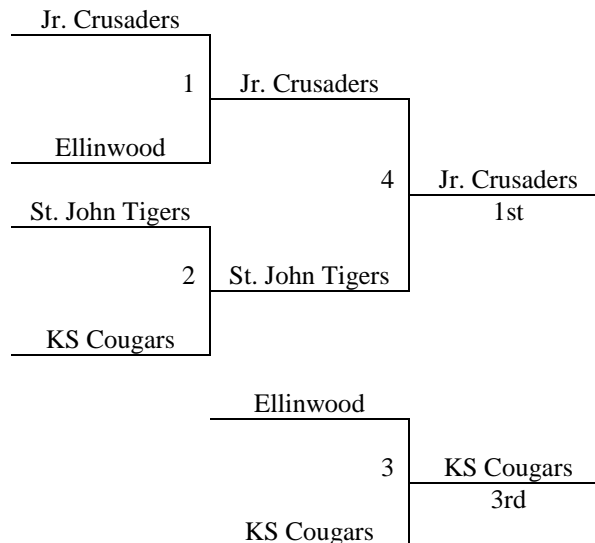

**Great Bend, KS**  
**June 30 – July 1, 2012**  
**7<sup>th</sup>/8<sup>th</sup> Grade Boys**

<b>Pool A</b>	<b>W</b>	<b>L</b>
1. Ellinwood		III
2. St. John Tigers	II	I
3. Jr. Crusaders	III	
4. KS Cougars	I	II

All teams to Bracket  
Tie Breaker – 2 way tie = Head to Head  
3 way tie = Coin Flip

<b>Saturday</b>	<b>Court 3</b>
8:00	-
9:00	-
10:00	-
11:00	1-2
12:00	3-4
1:00	-
2:00	-
3:00	1-3
4:00	2-4
5:00	-
6:00	-
7:00	1-4
8:00	2-3
9:00	-
<b>Sunday</b>	<b>Court 3</b>
8:00	-
9:00	-
10:00	-
11:00	G1
12:00	G2
1:00	-
2:00	-
3:00	G3
4:00	G4
5:00	-