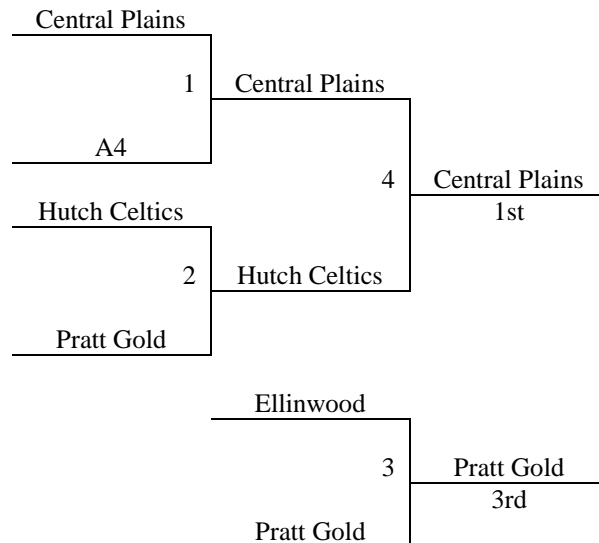

All teams to Bracket  
Tie Breaker – 2 way tie = Head to Head  
3 way tie = Coin Flip

<b>Saturday</b>	<b>Court 3</b>
8:00	-
9:00	-
10:00	-
11:00	1-2
12:00	3-4
1:00	-
2:00	-
3:00	1-3
4:00	2-4
5:00	-
6:00	-
7:00	1-4
8:00	2-3
9:00	-
<b>Sunday</b>	<b>Court 3</b>
8:00	-
9:00	-
10:00	-
11:00	G1
12:00	G2
1:00	-
2:00	-
3:00	G3
4:00	G4
5:00	-

<b>Pool A</b>	<b>W</b>	<b>L</b>
1. Hutch Celtics	II	I
2. Central Plains	III	
3. Pratt Gold	I	II
4. Ellinwood		III

All teams to Bracket  
Tie Breaker – 2 way tie = Head to Head  
3 way tie = Coin Flip

<b>Saturday</b>	<b>Court 2</b>	<b>Court 3</b>
	-	-
9:00	-	1-2
10:00	-	3-4
11:00	-	-
12:00	-	-
1:00	-	1-3
2:00	-	2-4
3:00	-	-
4:00	-	-
5:00	-	1-4
6:00	-	2-3
7:00	-	-
8:00	-	-
9:00	-	G1
<b>Sunday</b>	<b>Court 2</b>	<b>Court 3</b>
8:00	-	-
9:00	G2	-
10:00	-	-
11:00	-	-
12:00	-	-
1:00	-	G3
2:00	-	G4
3:00	-	-
4:00	-	-
5:00	-	-