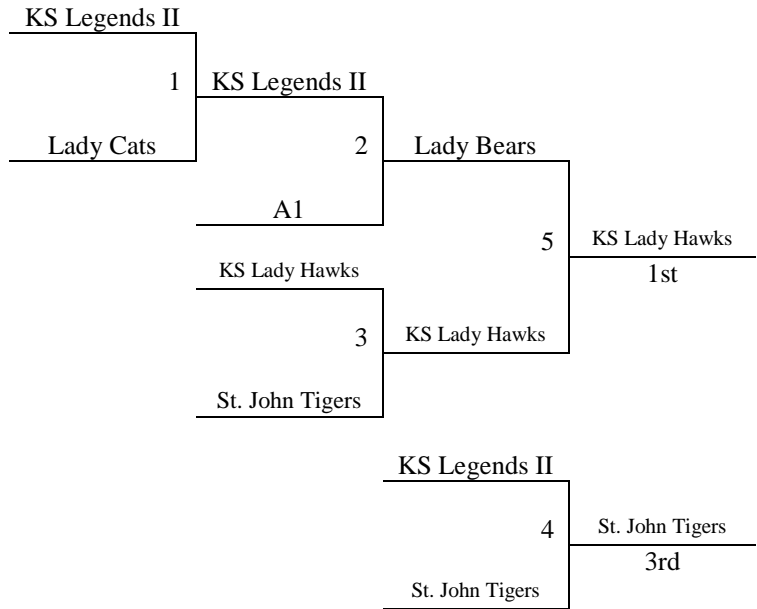

Great Bend, KS
June 30 – July 1, 2012
11/12th Grade Girls

Pool A	W	L
1. St. John Tigers	II	II
2. Lady Cats		III
3. KS Lady Hawks	III	I
4. Lady Bears	III	
5. KS Legends II	I	III

All teams to Bracket
Tie Breaker – 2 way tie = Head to Head
3 way tie = Coin Flip

Saturday	Court 2	Court 3
9:00	1-2	-
10:00	3-4	-
11:00	1-5	-
12:00	2-3	-
1:00	-	-
2:00	4-5	-
3:00	-	-
4:00	1-3	-
5:00	-	-
6:00	2-4	-
7:00	-	-
8:00	-	-
9:00	-	-
Sunday	Court 2	Court 3
8:00	-	3-5
9:00	-	1-4
10:00	-	2-5
11:00	-	-
12:00	G1	-
1:00	G3	-
2:00	G2	-
3:00	G4*	-
4:00	G5	-
5:00	-	-

*ALLOW REST TIME FOR L2

Great Bend High School (Court 1)
Great Bend Sports Center (Courts 2-3)

2027 Morton, Great Bend, KS
Next to High School