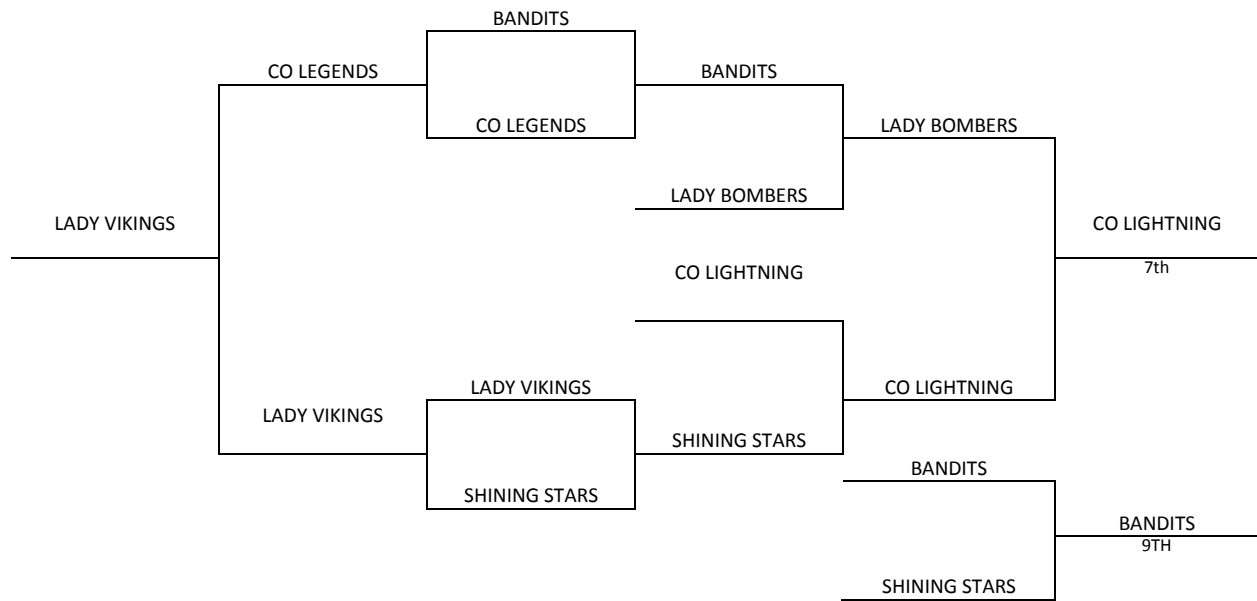

Denver, CO – MAYB
June 22-24, 2012
7th Grade Girls

Bracket A

Bracket B