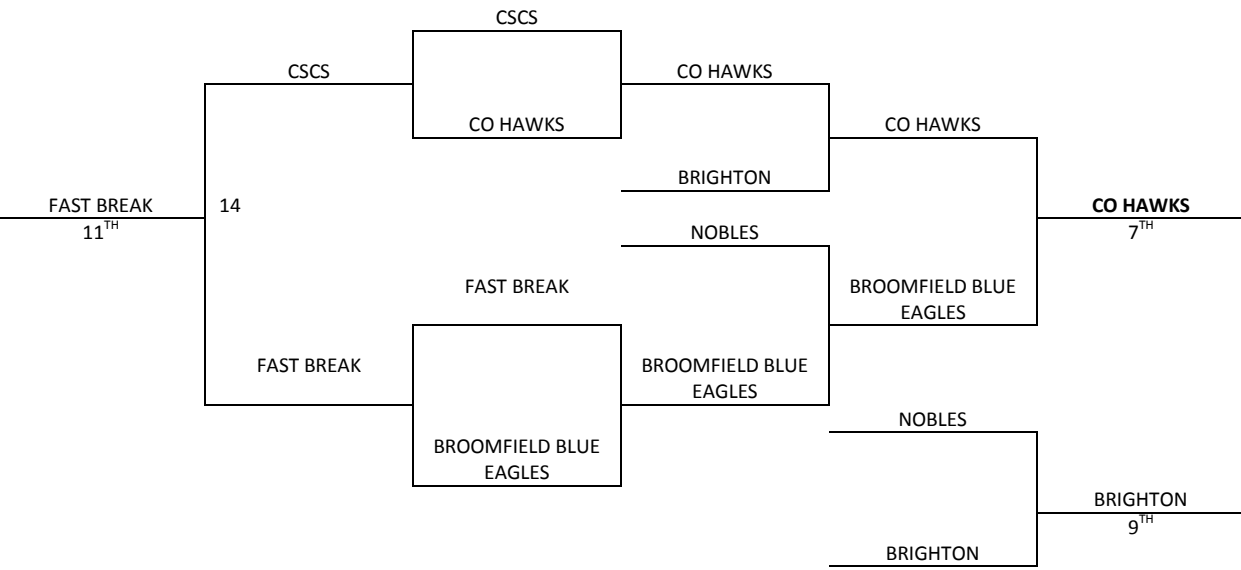

Denver, CO – MAYB, June 22-24, 2012

8th Grade Boys

Bracket A

Bracket B

Bracket C