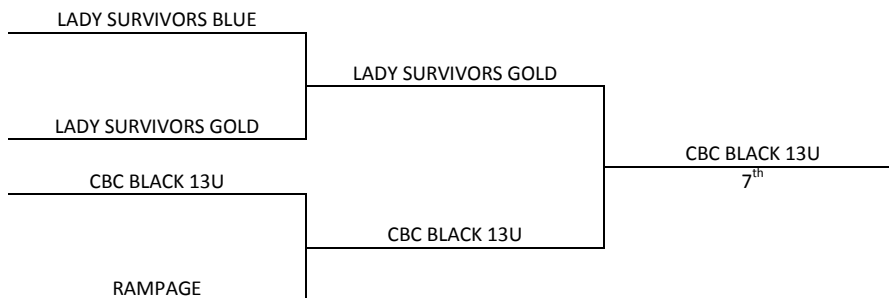

Denver, CO – MAYB
June 22-24, 2012
8th Grade Girls

Bracket A

Bracket B