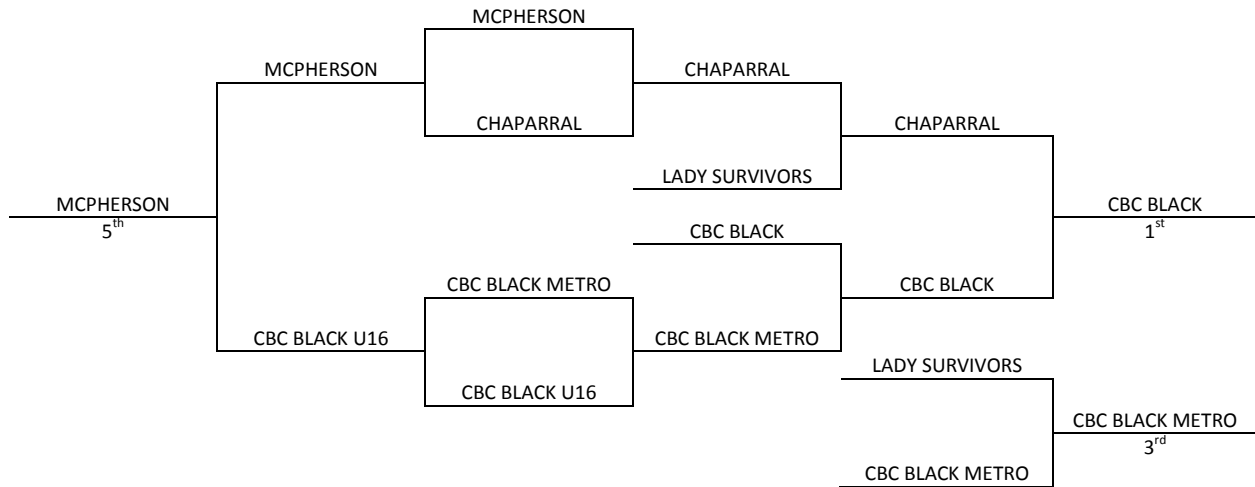

Denver, CO – MAYB, June 22-24, 2012

11-12th Grade Girls

Bracket A