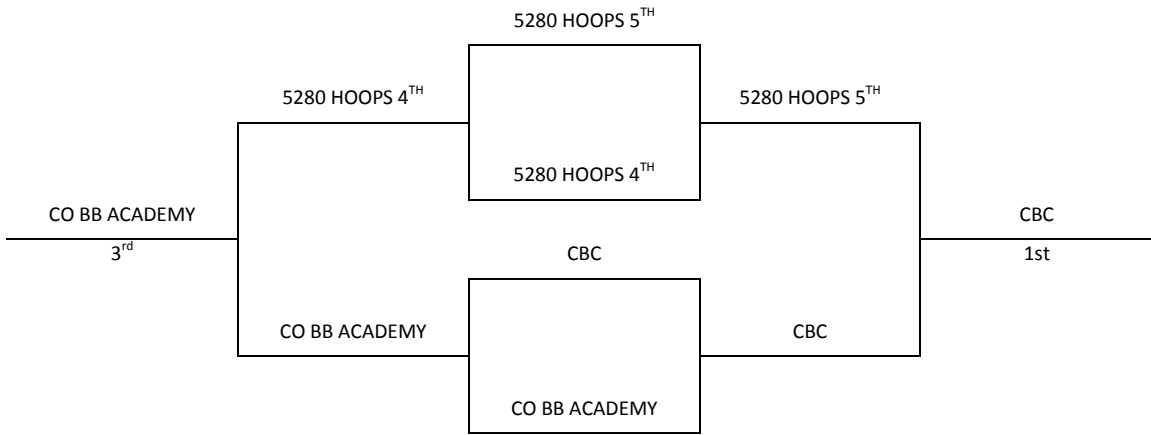

Denver, CO – MAYB

June 22-24, 2012

4th-5th Girls