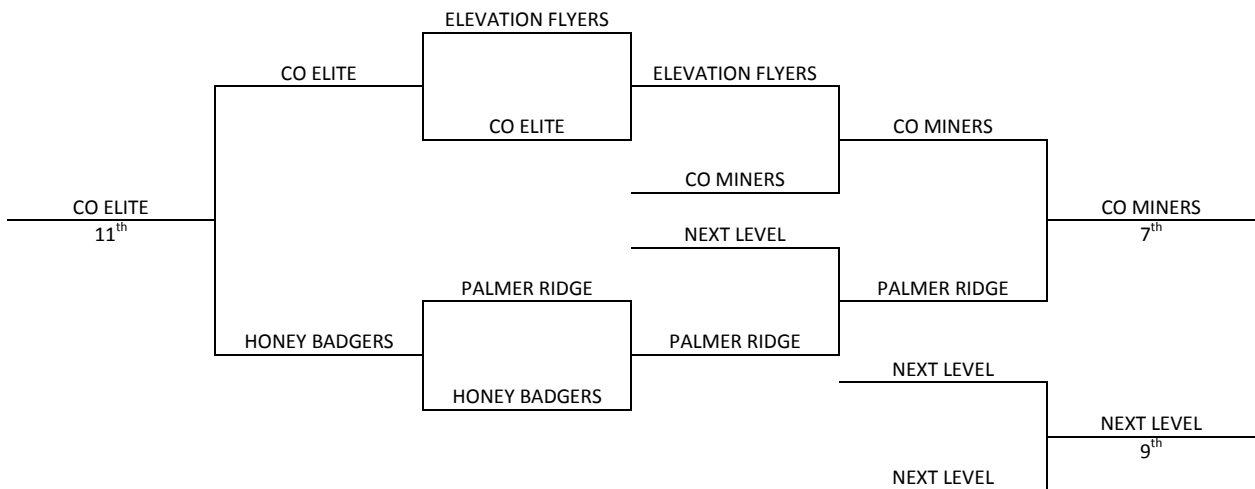

7th Grade Boys

Bracket A

Bracket B

Bracket C