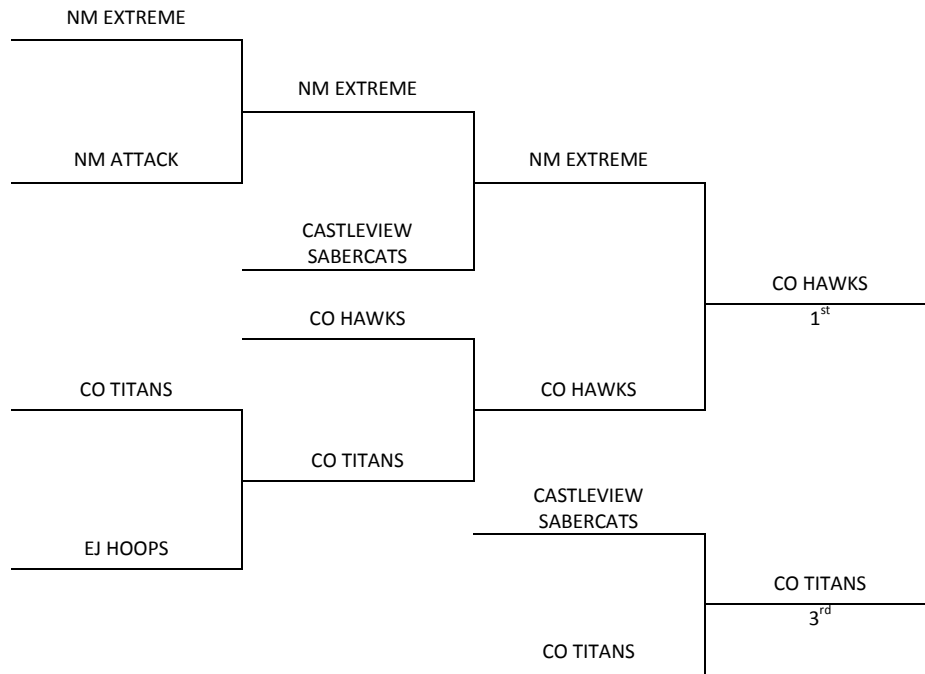

Denver, CO – MAYB
June 22-24, 2012
8th Grade Girls

Bracket A