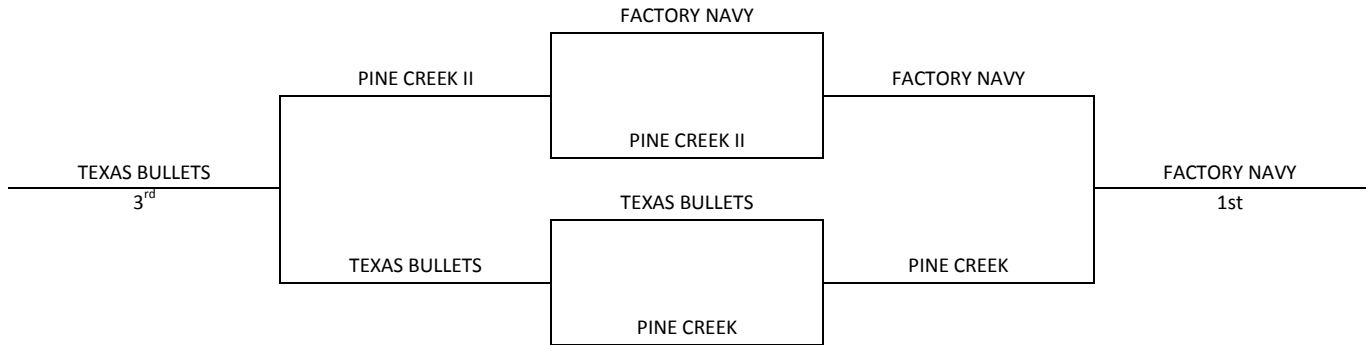

Colorado Springs, CO – MAYB
June 22-24, 2012
11-12th Boys

Bracket A