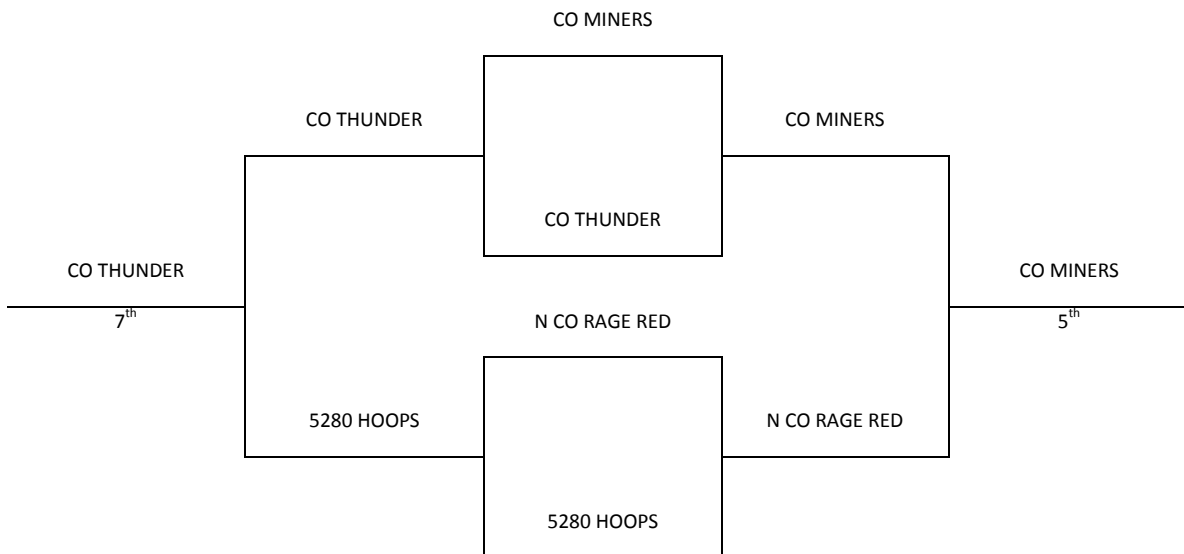

Denver, CO – MAYB

June 22-24, 2012

6th Boys

Bracket A

Bracket B