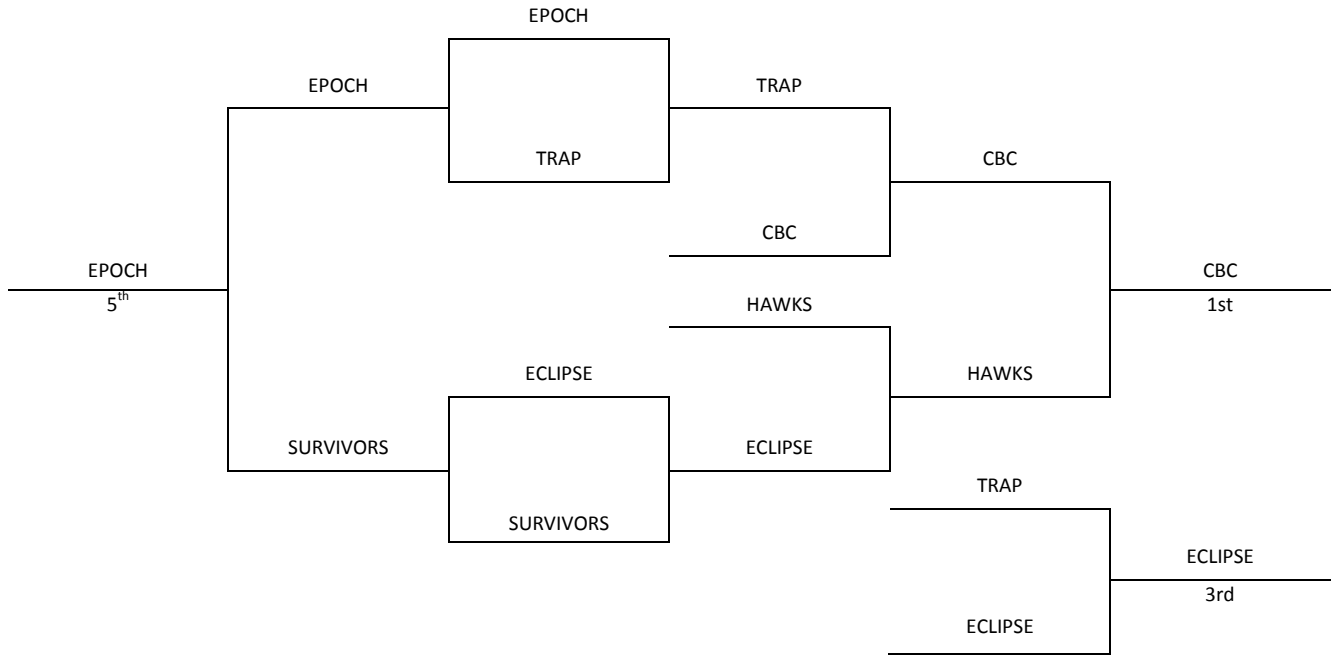

Denver, CO – MAYB

June 22-24, 2012

6th Grade Girls

Bracket A