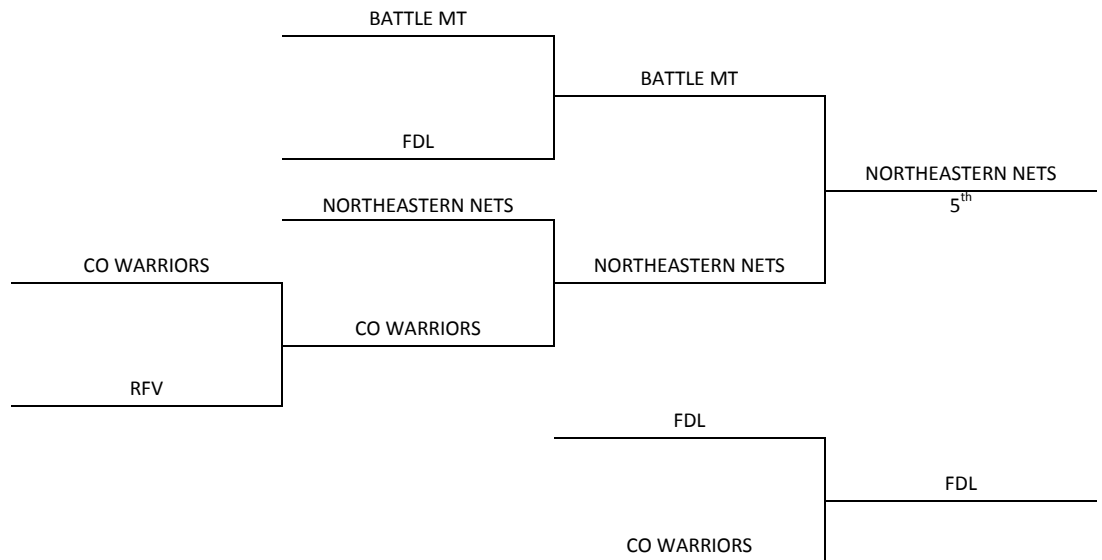

# 11<sup>th</sup>-12<sup>th</sup> Grade Boys

<u>Pool A</u>	<u>W</u>	<u>L</u>	<u>Pool B</u>	<u>W</u>	<u>L</u>
1. Pine Creek Green	II	I	5. Texas Bullets	III	I
2. CO Bball Factory Navy	III		6. RFV Elite 2	I	III
3. Northeastern Nets	I	II	7. FDL Hoops B3	II	II
4. Battle Mountains HS		III	8. COL Warriors B4	II	II
			9. Pine Creek Blue B2	II	II

**Top 2 teams in each Pool to Bracket A, Others to Bracket B.**

<b>Friday</b>	<b>Denver East HS 1</b>	<b>Denver East HS 2</b>
5:00	8 boys	-
6:05	7-8	8 boys
7:10	5-9	8 boys
8:15	1-2	8 boys
9:20	5-6	8 boys
<b>Saturday</b>	<b>Denver East HS 1</b>	<b>Denver East HS 2</b>
8:00	-	-
9:05	8-9	8 boys
10:10	1-3	8 boys
11:15	2-4	8 boys
12:20	6-7	8 boys
1:25	5-8	8 boys
2:30	2-3	8 boys
3:35	5-7	6-9
4:40	6-8	8 boys
5:45	7-9	1-4
6:50	8 boys	8 boys
7:55	3-4	8 boys
9:00		
<b>Sunday</b>	<b>Denver East HS 1</b>	<b>Denver East HS 2</b>
8:00	G5	8 boys
9:05	G1	8 boys
10:10	G2	8 boys
11:15	G6	8 boys
12:20	G7	8 boys
1:25	G3	8 boys
2:30	G9	8 boys
3:35	G8	8 boys
4:40	G4	8 boys
5:45	-	-

Colorado Springs, CO – MAYB  
 June 22-24, 2012  
**11-12<sup>th</sup> Boys**

**Bracket A**

**Bracket B**

Denver, CO – MAYB

June 22-24, 2012