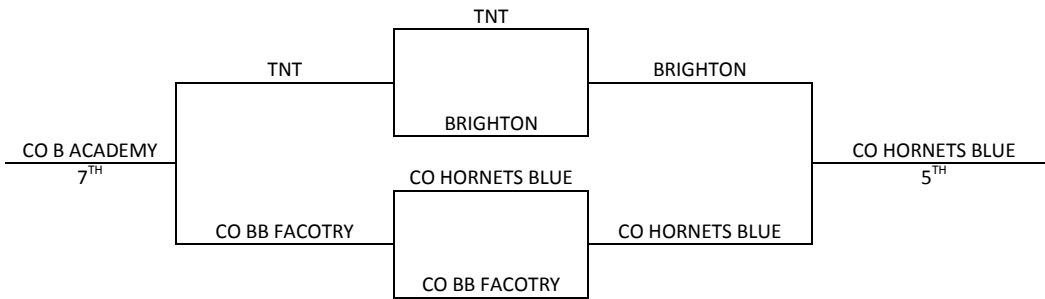

Denver, CO – MAYB
June 22-24, 2012
5th Grade Boys - Continued

A Bracket

B Bracket