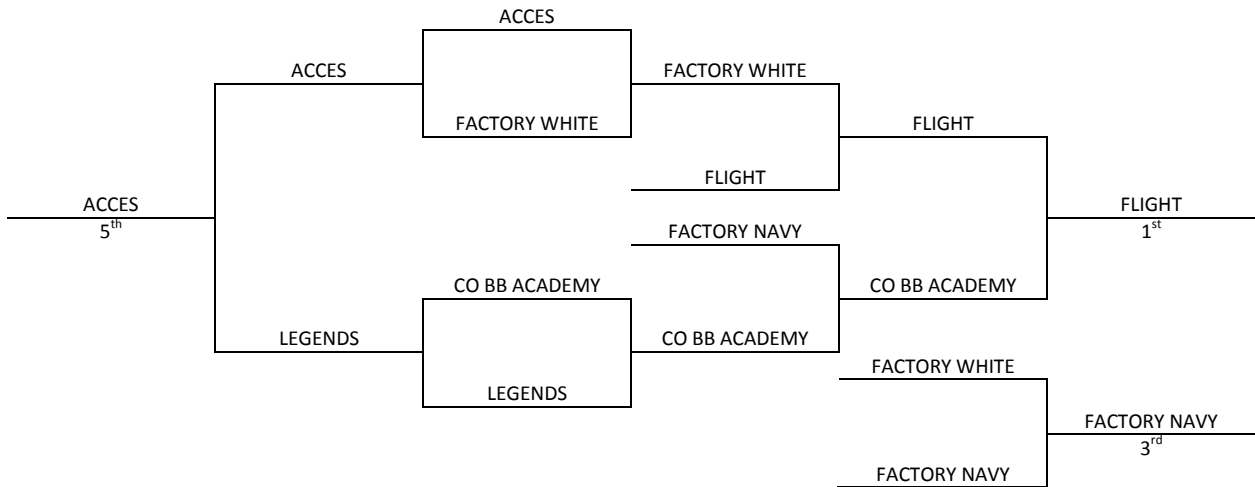

7th Grade Boys

Bracket A