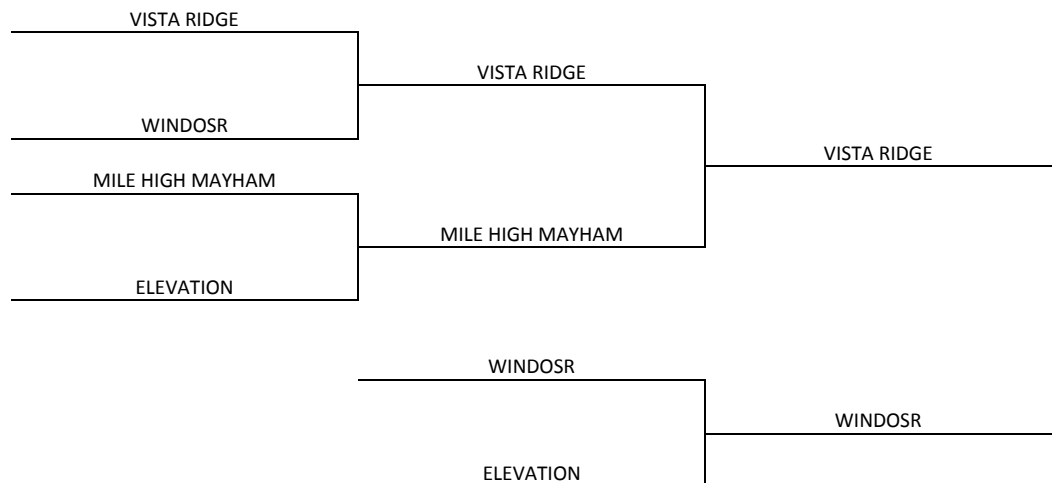

7th Grade Boys

Bracket A

Bracket B

Bracket C