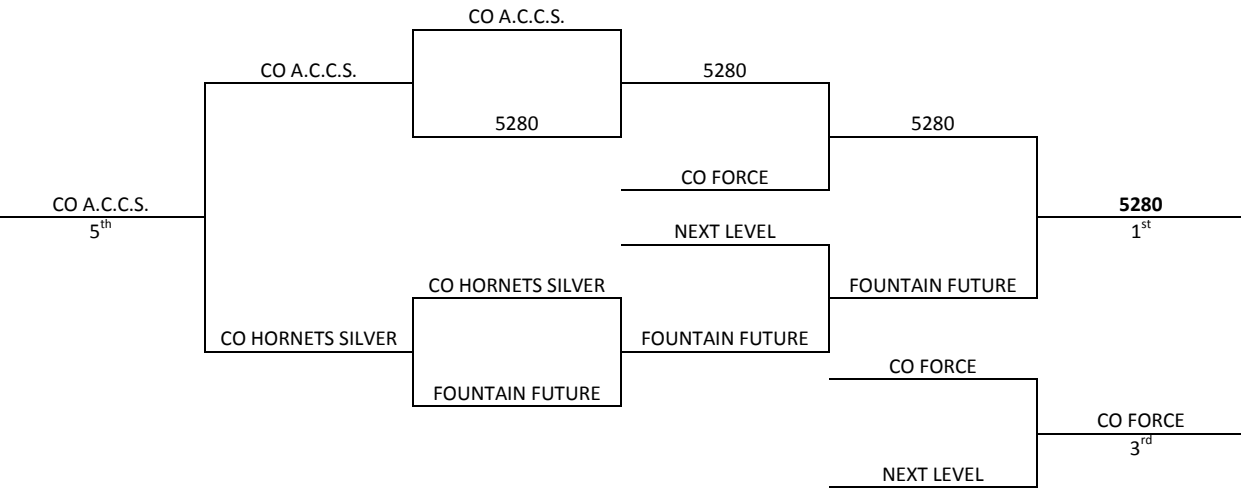

Denver, CO – MAYB, June 22-24, 2012

8th Grade Boys

Bracket A

Bracket B