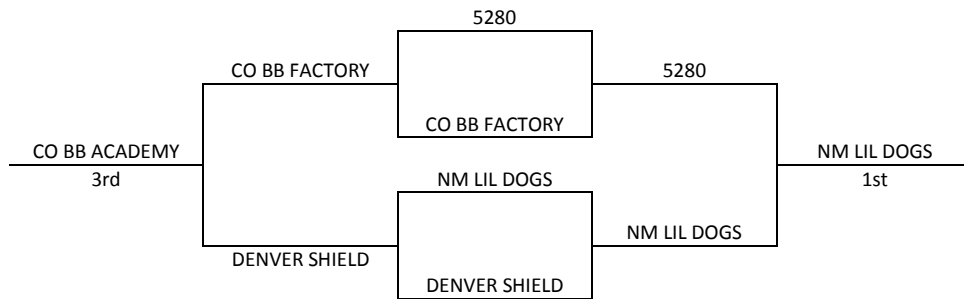

Denver, CO – MAYB
June 22-24, 2012
5th Grade Boys - Continued

A Bracket