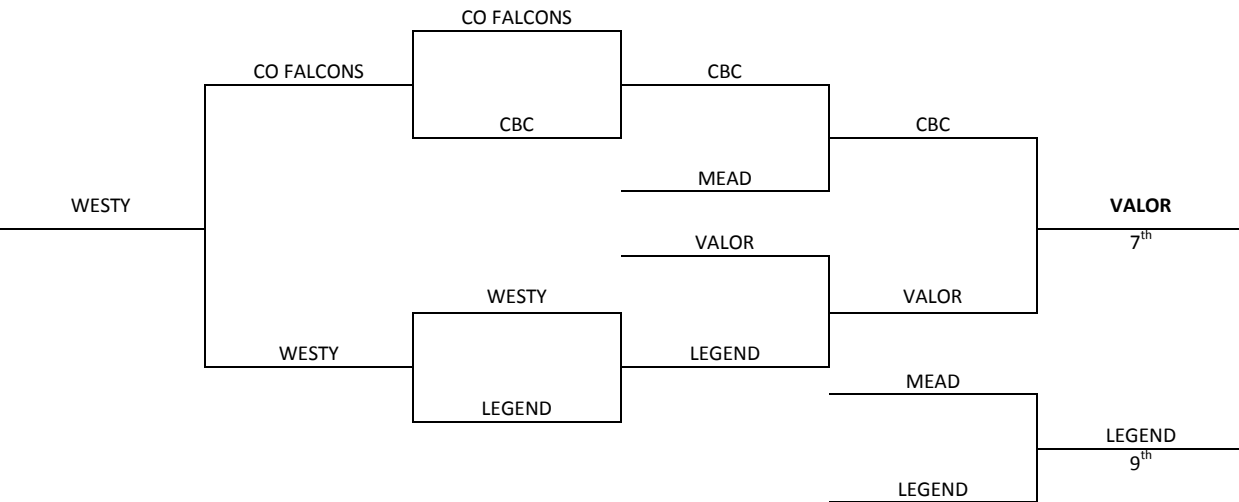

Bracket B

Bracket C