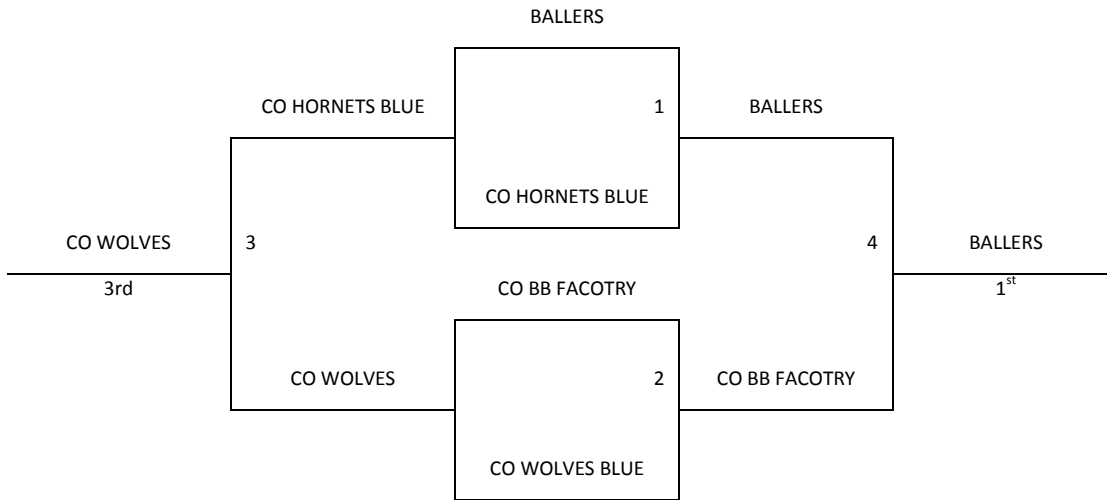

Denver, CO – MAYB

June 22-24, 2012

6th Boys

Bracket A