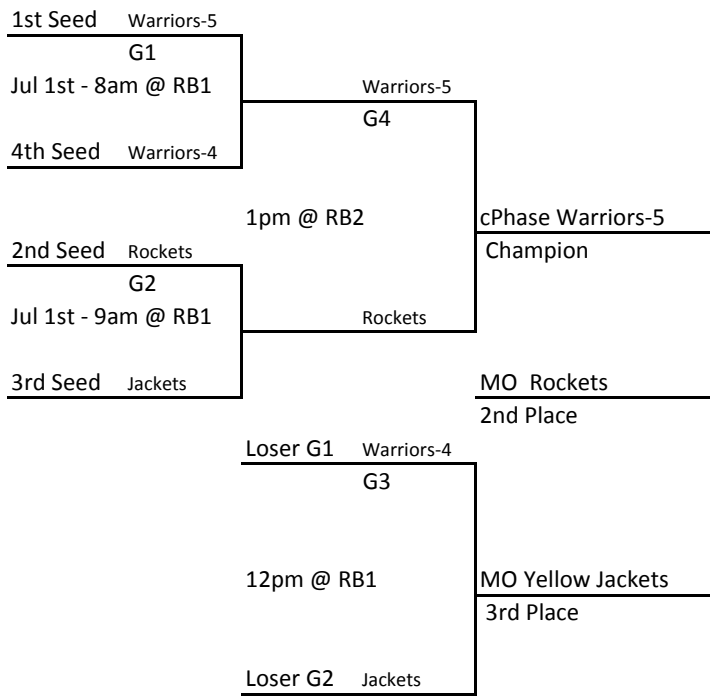

cPhase/MAYB Mid Missouri Basketball Classic - June 30 - July 1

4th/5th Grade Boys Division

Bracket Play

- (RB) - Rock Bridge High School - 4303 S Providence Rd, Columbia, MO 65203
- (CC) - Columbia Catholic School - 817 Bernadette Dr., Columbia, MO 65203
- (ASC) - Armory Sports & Community Center – 701 E Ash St., Columbia, MO 65201
- (SMS) - Smithton Middle School - 3600 West Worley St, Columbia, MO 65303
- (LMS) - Lange Middle School, 2201 Smiley Lane, Columbia, MO 65202