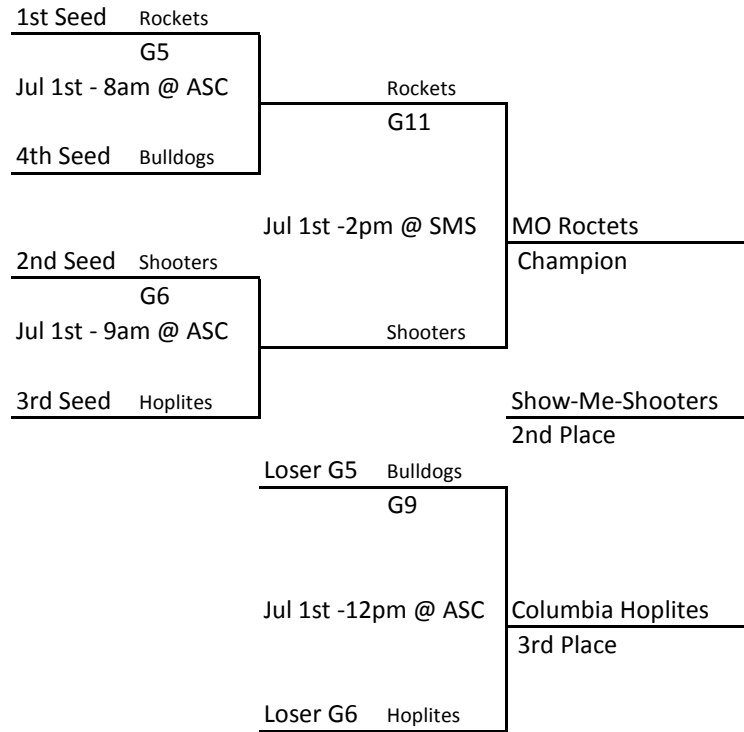

cPhase/MAYB Mid Missouri Basketball Classic - June 30 - July 1

7th Grade Boys

Bracket Play

- (RB) - Rock Bridge High School - 4303 S Providence Rd, Columbia, MO 65203
- (CC) - Columbia Catholic School - 817 Bernadette Dr., Columbia, MO 65203
- (ASC) - Armory Sports & Community Center – 701 E Ash St., Columbia, MO 65201
- (SMS) - Smithton Middle School - 3600 West Worley St, Columbia, MO 65303
- (LMS) - Lange Middle School, 2201 Smiley Lane, Columbia, MO 65202