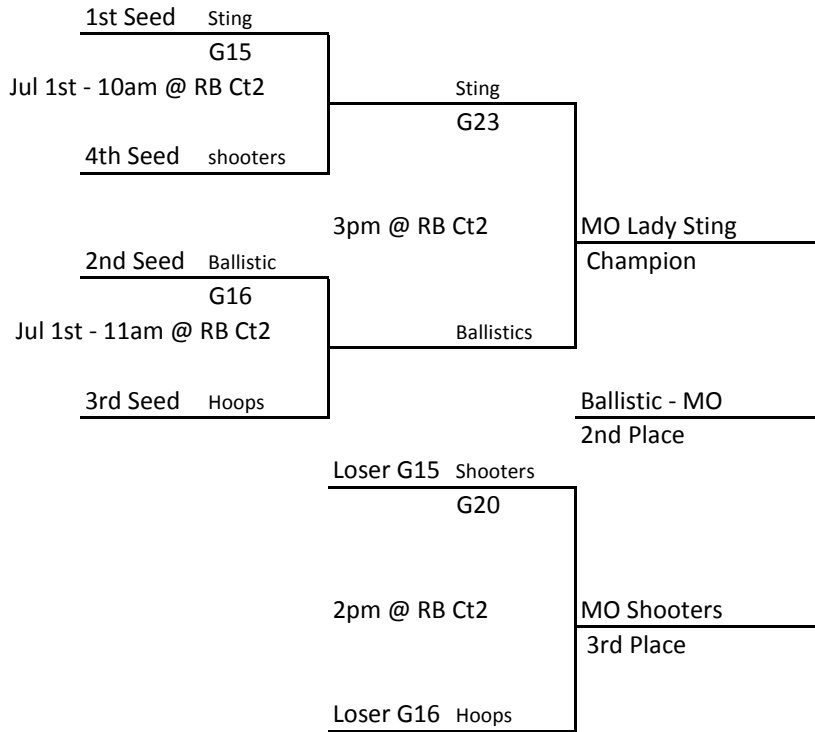

cPhase/MAYB Mid Missouri Basketball Classic - June 30 - July 1

7-8 Grade Girls

Bracket Play

- (RB) - Rock Bridge High School - 4303 S Providence Rd, Columbia, MO 65203
- (CC) - Columbia Catholic School - 817 Bernadette Dr., Columbia, MO 65203
- (ASC) - Armory Sports & Community Center – 701 E Ash St., Columbia, MO 65201
- (SMS) - Smithton Middle School - 3600 West Worley St, Columbia, MO 65303
- (LMS) - Lange Middle School, 2201 Smiley Lane, Columbia, MO 65202