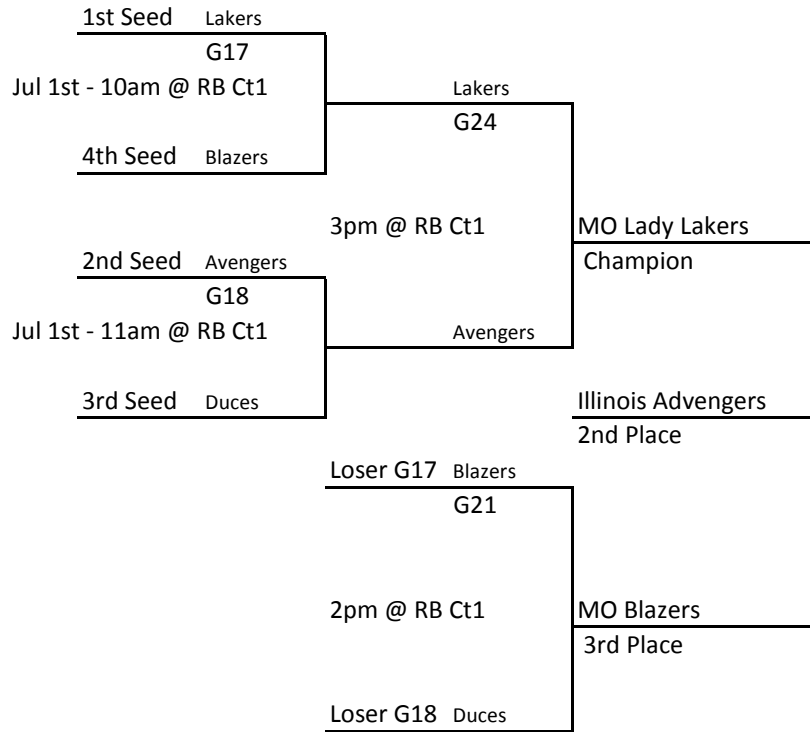

cPhase/MAYB Mid Missouri Basketball Classic - June 30 - July 1

High School Girls

Bracket Play

- (RB) - Rock Bridge High School - 4303 S Providence Rd, Columbia, MO 65203
- (CC) - Columbia Catholic School - 817 Bernadette Dr., Columbia, MO 65203
- (ASC) - Armory Sports & Community Center – 701 E Ash St., Columbia, MO 65201
- (SMS) - Smithton Middle School - 3600 West Worley St, Columbia, MO 65303
- (LMS) - Lange Middle School, 2201 Smiley Lane, Columbia, MO 65202