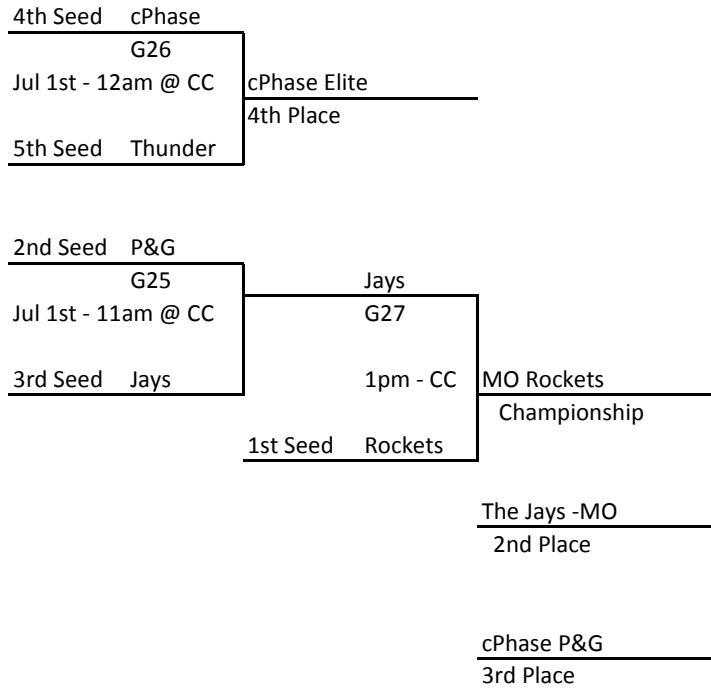

cPhase/MAYB Mid Missouri Basketball Classic - June 30 - July 1

9-10 Grade Boys

- (RB) - Rock Bridge High School - 4303 S Providence Rd, Columbia, MO 65203
- (CC) - Columbia Catholic School - 817 Bernadette Dr., Columbia, MO 65203
- (ASC) - Armory Sports & Community Center – 701 E Ash St., Columbia, MO 65201
- (SMS) - Smithton Middle School - 3600 West Worley St, Columbia, MO 65303
- (LMS) - Lange Middle School, 2201 Smiley Lane, Columbia, MO 65202