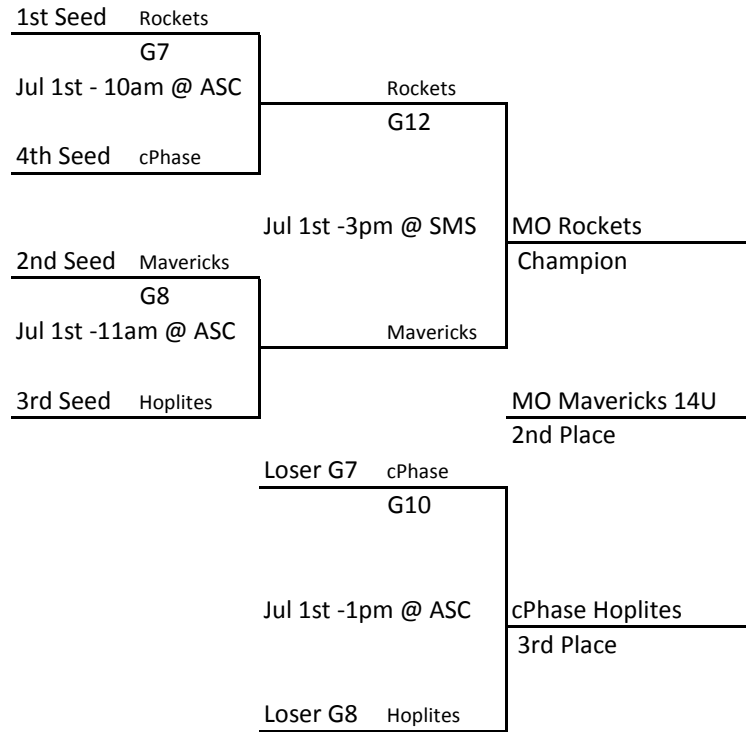

cPhase/MAYB Mid Missouri Basketball Classic - June 30 - July 1

8th Grade Boys

Bracket Play

- (RB) - Rock Bridge High School - 4303 S Providence Rd, Columbia, MO 65203
- (CC) - Columbia Catholic School - 817 Bernadette Dr., Columbia, MO 65203
- (ASC) - Armory Sports & Community Center – 701 E Ash St., Columbia, MO 65201
- (SMS) - Smithton Middle School - 3600 West Worley St, Columbia, MO 65303
- (LMS) - Lange Middle School, 2201 Smiley Lane, Columbia, MO 65202