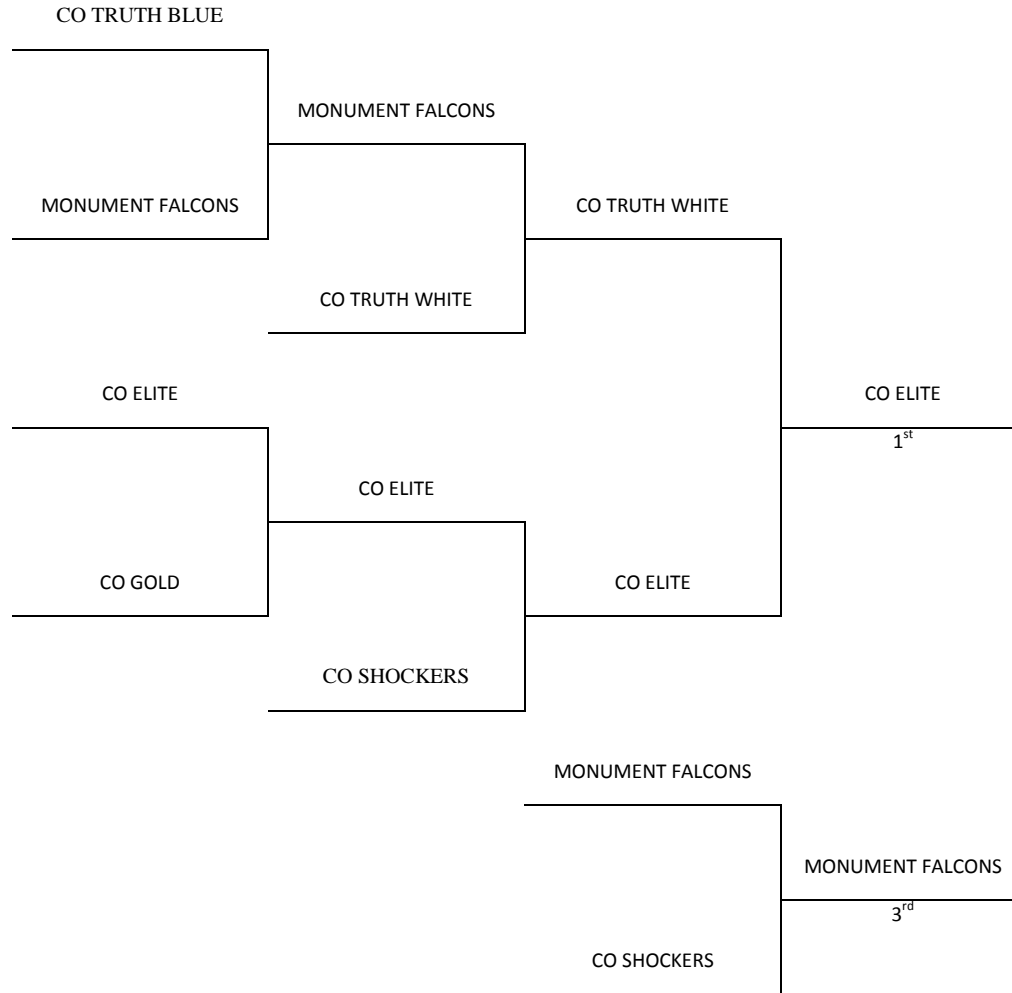

Colorado Springs – MAYB
July 6-8, 2012
11th-12th Grade Boys

A Bracket