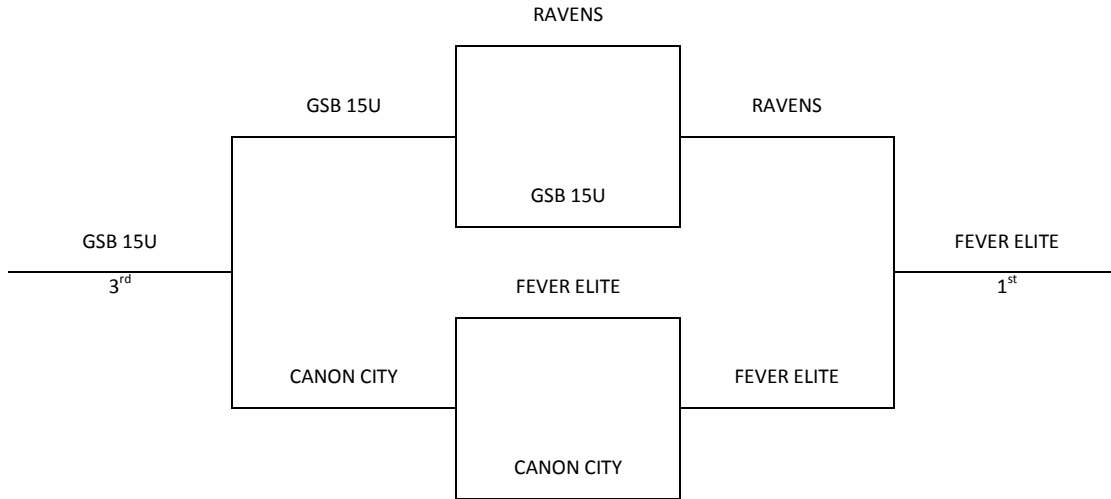

<u>Pool A</u>	<u>W</u>	<u>L</u>	<u>Pool B</u>	<u>W</u>	<u>L</u>
1. WyCo Stars	I	II	5. GSB 15 U – Campbell	II	I
2. Canon City Tigers	II	I	6. Fever Elite	III	
3. Ravens	III		7. Pine Creek Eagles	I	II
4. Rawlins Lady Outlaws II		III	8. Rawlins Lady Outlaws I		III

Friday	Pine Creek HS 1	Pine Creek HS 2
4:00		
5:05		
6:10		
7:15		1-2
8:20		3-4
9:25		
Saturday	Pine Creek HS 1	Pine Creek HS 2
8:00		5-6
9:05		7-8
10:10		
11:15		1-4
12:20		2-3
1:25		5-7
2:30		6-8
3:35		1-3
4:40		2-4
5:45		
6:50	5-8	6-7
7:55		
9:00		
Sunday	Pine Creek HS 1	Pine Creek HS 2
8:00	G5	G6
9:05		
10:10	G7	G8
11:15		
12:20	G1	G2
1:25		
2:30	G3	
3:35	G4	
4:40		-

The **posters** on the wall at your site reflect the final schedule.

Colorado Springs – MAYB

July 6-8, 2012

9-10th Grade Girls – Division II

Bracket A

Bracket B

Colorado Springs – MAYB

July 6-8, 2012