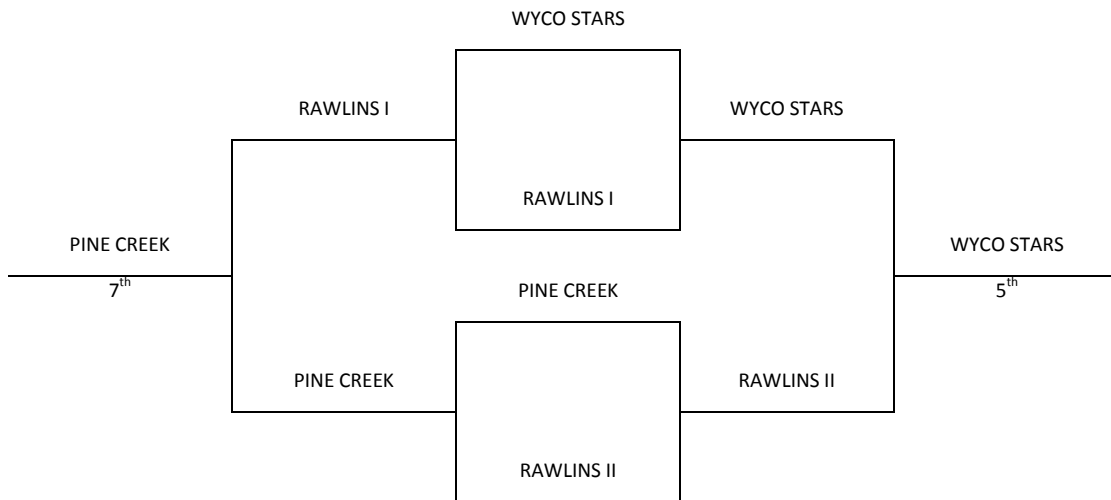

The **posters** on the wall at your site reflect the final schedule.

Colorado Springs – MAYB

July 6-8, 2012

9-10th Grade Girls – Division II

Bracket A

Bracket B

Colorado Springs – MAYB

July 6-8, 2012

11-12th Grade Girls – Division I

<u>Pool A</u>	<u>W</u>	<u>L</u>	<u>Pool B</u>	<u>W</u>	<u>L</u>
1. South Central Elite	III		5. SD Heat		III
2. CO Terrors	II	I	6. CO Flames	I	II
3. Basketball At Its Best		III	7. Team Colorado Longshots	II	I
4. Colorado Storm	I	II	8. Colorado Force	III	