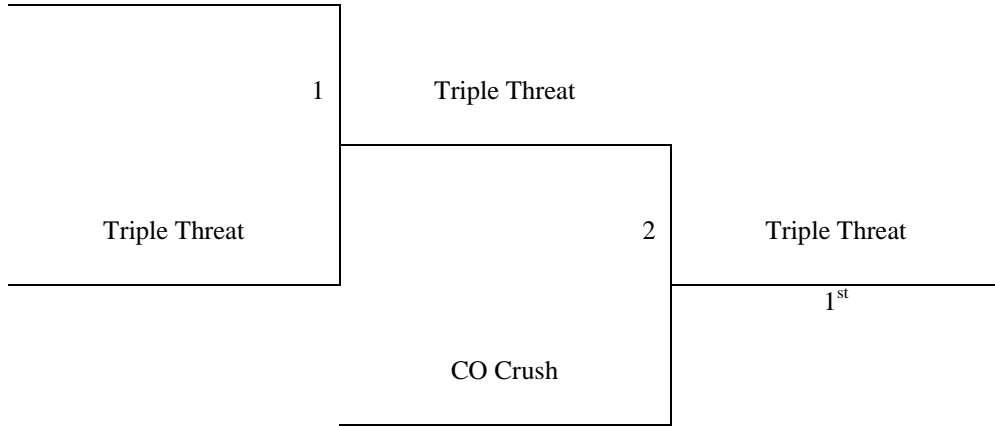

Colorado Springs – MAYB
July 6-8, 2012
5th-6th Grade Girls

5280