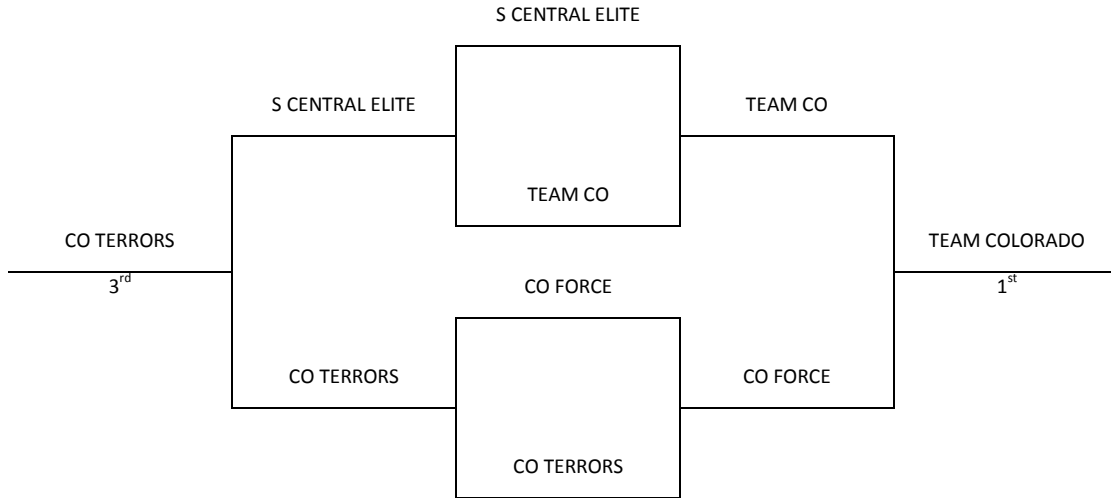

Colorado Springs – MAYB
July 6-8, 2012
11-12th Grade Girls – Division I

Bracket A