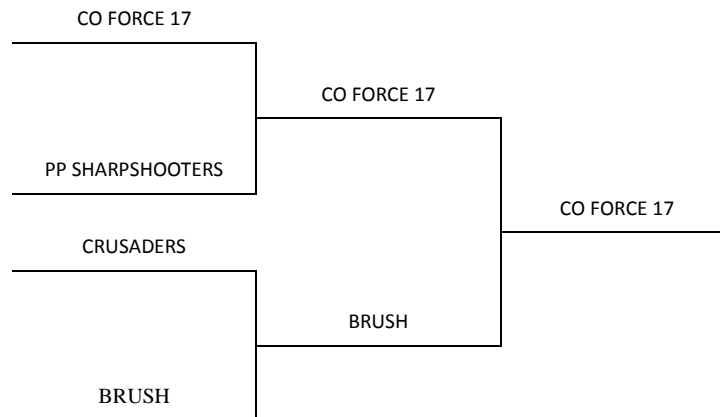

Colorado Springs – MAYB
July 6-8, 2012
7th-8th Grade Boys

Bracket A

Bracket B

Colorado Springs – MAYB
 July 6-8, 2012
9th-10th Grade Boys

<u>Pool A</u>	<u>W</u>	<u>L</u>	<u>Pool B</u>	<u>W</u>	<u>L</u>
1. Pikes Peak Sharpshooters		III	5. Colorado Force 16	III	
2. The Force	II	I	6. Pueblo Hornets	I	II
3. Kansas Cagers 9 th	III		7. Elite – CO		III
4. Golden Eagles	I	II	8. Colorado Force 15	II	I

Colorado Springs – MAYB
July 6-8, 2012

9th-10th Grade Boys

Bracket A

Bracket B

Colorado Springs – MAYB
 July 6-8, 2012
11th-12th Grade Boys

Pool A	W	L	Pool B		
1. Crusaders – CO		IIII	6. Colorado Gold	I	III
2. CO Truth White	IIII		7. Brush Beet Diggers	I	III
3. Pikes Peak Sharpshooters Black	I	III	8. Colorado Shockers	IIII	
4. Montbello Falcons	II	II	9. CO Truth Blue	III	I
5. Colorado Elite	III	I	10. Colorado Force 17	I	III

Friday	Lewis Palmer HS 1	Lewis Palmer HS 2
4:00		
5:05	1-2	6-7
6:10	3-4	8-9
7:15	1-5	
8:20	2-3	7-8
9:25	4-5	
Saturday	Lewis Palmer HS 1	Lewis Palmer HS 2
8:00	6-10	
9:05		
10:10	8-10	6-9
11:15		
12:20	3-5	
1:25	9-10	
2:30	6-8	1-4
3:35		7-9
4:40	2-5	
5:45	1-3	7-10
6:50		2-4
7:55		
9:00		
Sunday	Lewis Palmer HS 1	Lewis Palmer HS 2
8:00		
9:05	G7	G8
10:10	G1	G2
11:15		
12:20	G3	G4
1:25	G9	9-10G
2:30		
3:35	G6	G5
4:40		

Colorado Springs – MAYB
 July 6-8, 2012
11th-12th Grade Boys

A Bracket

B Bracket

Colorado Springs – MAYB
 July 6-8, 2012
5th-6th Grade Girls

<u>Pool A</u>	<u>W</u>	<u>L</u>
1. Triple Threat	III	I
2. Colorado Crush	IIII	
3. CO Panthers		IIII
4. Fountain Valley Fusion	I	III
5. 5280	II	II