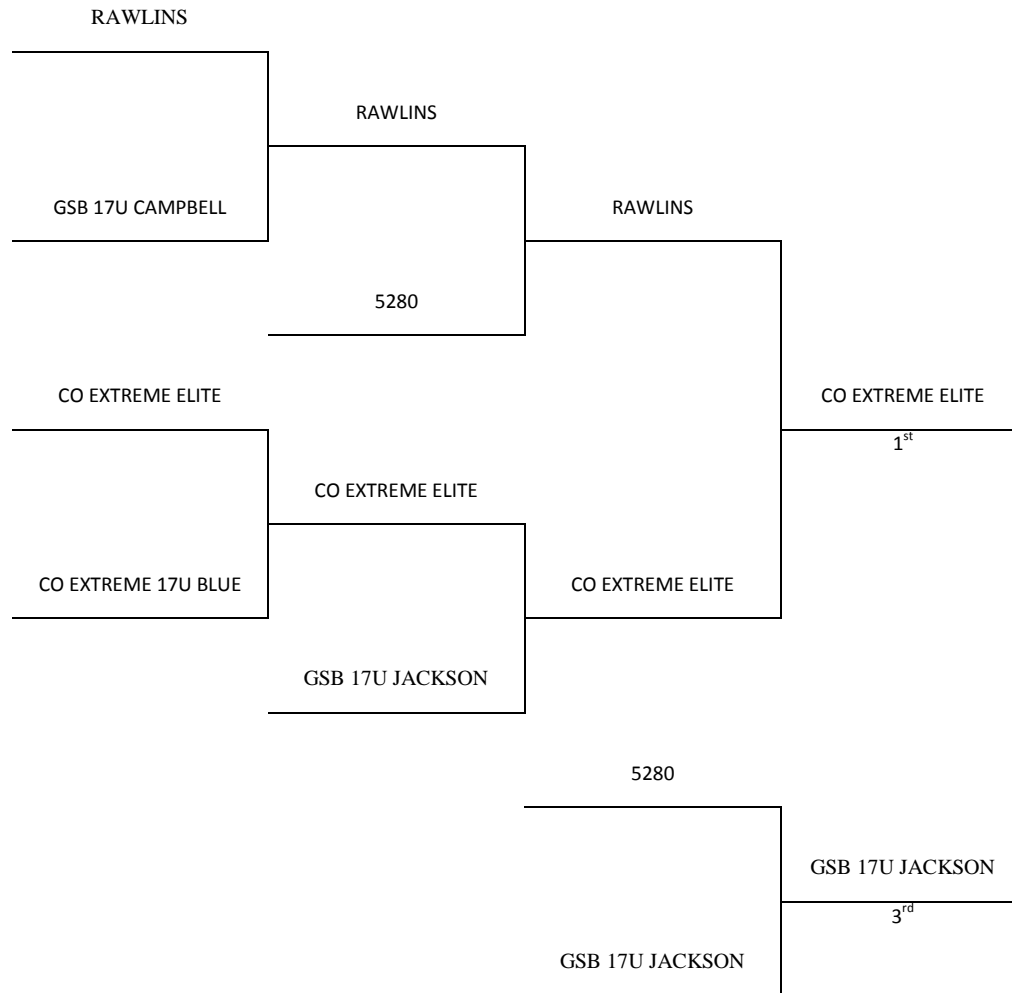

Colorado Springs – MAYB

July 6-8, 2012

11th-12th Grade Girls – Division II

A Bracket