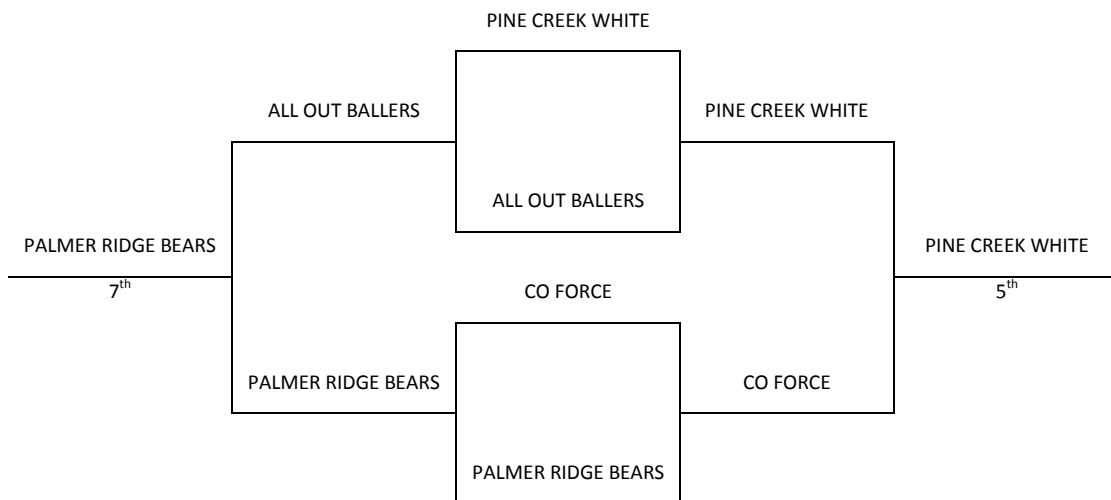

Colorado Springs – MAYB
July 6-8, 2012
7th-8th Grade Boys

Bracket A

Bracket B