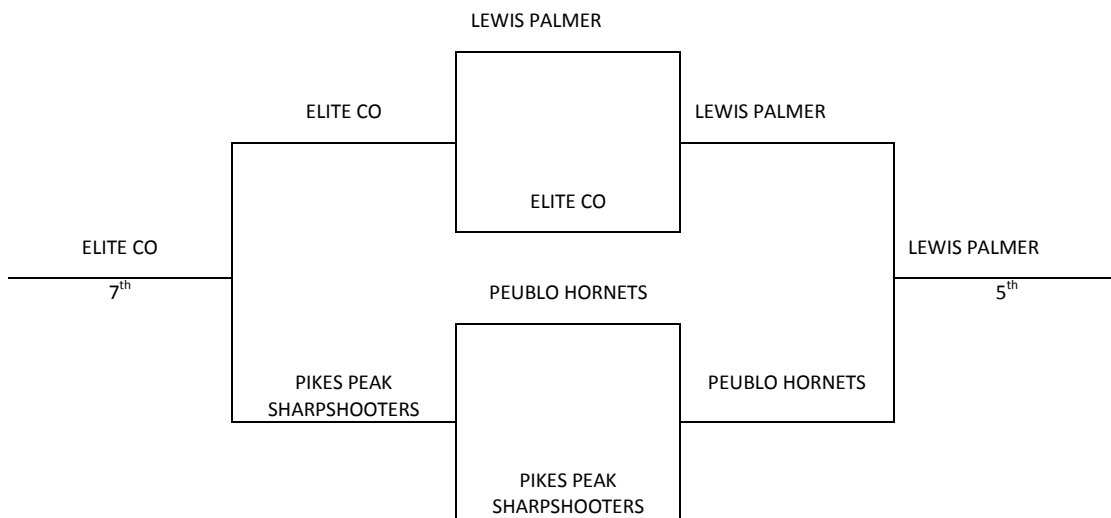

Colorado Springs – MAYB
July 6-8, 2012
7th-8th Grade Boys

Bracket A

Bracket B

Colorado Springs – MAYB
 July 6-8, 2012
9th-10th Grade Boys

<u>Pool A</u>	<u>W</u>	<u>L</u>	<u>Pool B</u>	<u>W</u>	<u>L</u>
1. Pikes Peak Sharpshooters		III	5. Colorado Force 16	III	
2. The Force	II	I	6. Pueblo Hornets	I	II
3. Kansas Cagers 9 th	III		7. Elite – CO		III
4. Golden Eagles	I	II	8. Colorado Force 15	II	I

Friday	Lewis Palmer HS 1	Lewis Palmer HS 2
4:00		
5:05		
6:10		
7:15		1-2
8:20		
9:25		3-4
Saturday	Lewis Palmer HS 1	Lewis Palmer HS 2
8:00		5-6
9:05	1-3	7-8
10:10		
11:15	6-7	5-8
12:20		2-3
1:25		5-7
2:30		
3:35	6-8	
4:40		2-4
5:45		
6:50	1-4	
7:55		
9:00		
Sunday	Lewis Palmer HS 1	Lewis Palmer HS 2
8:00	G5	G6
9:05		
10:10		
11:15	G8	G7
12:20		
1:25		9-10G
2:30	G1	G2
3:35		
4:40	G4	G3

Colorado Springs – MAYB
July 6-8, 2012

9th-10th Grade Boys

Bracket A

Bracket B

Colorado Springs – MAYB
 July 6-8, 2012
11th-12th Grade Boys

Pool A	W	L	Pool B		
1. Crusaders – CO		IIII	6. Colorado Gold	I	III
2. CO Truth White	IIII		7. Brush Beet Diggers	I	III
3. Pikes Peak Sharpshooters Black	I	III	8. Colorado Shockers	IIII	
4. Montbello Falcons	II	II	9. CO Truth Blue	III	I
5. Colorado Elite	III	I	10. Colorado Force 17	I	III