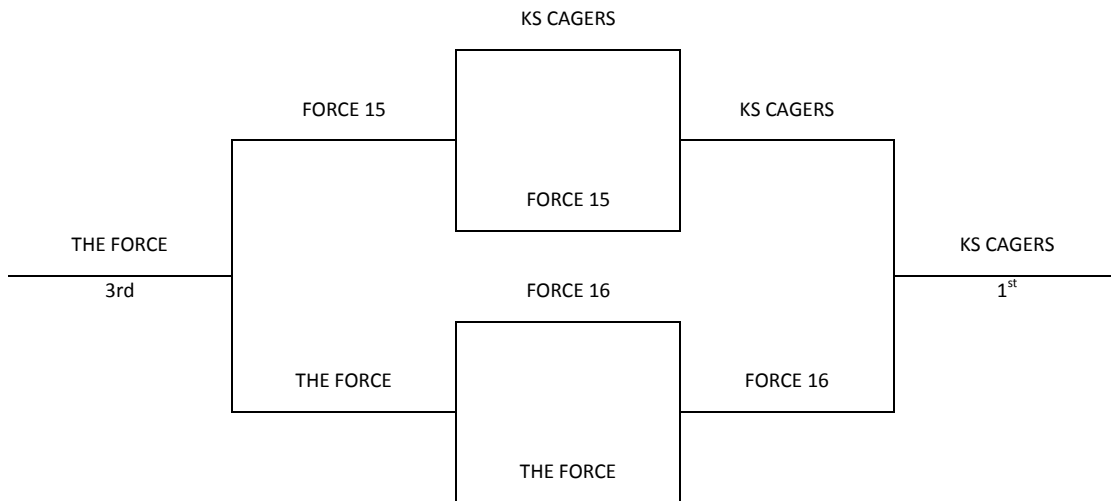

Colorado Springs – MAYB
July 6-8, 2012

9th-10th Grade Boys

Bracket A