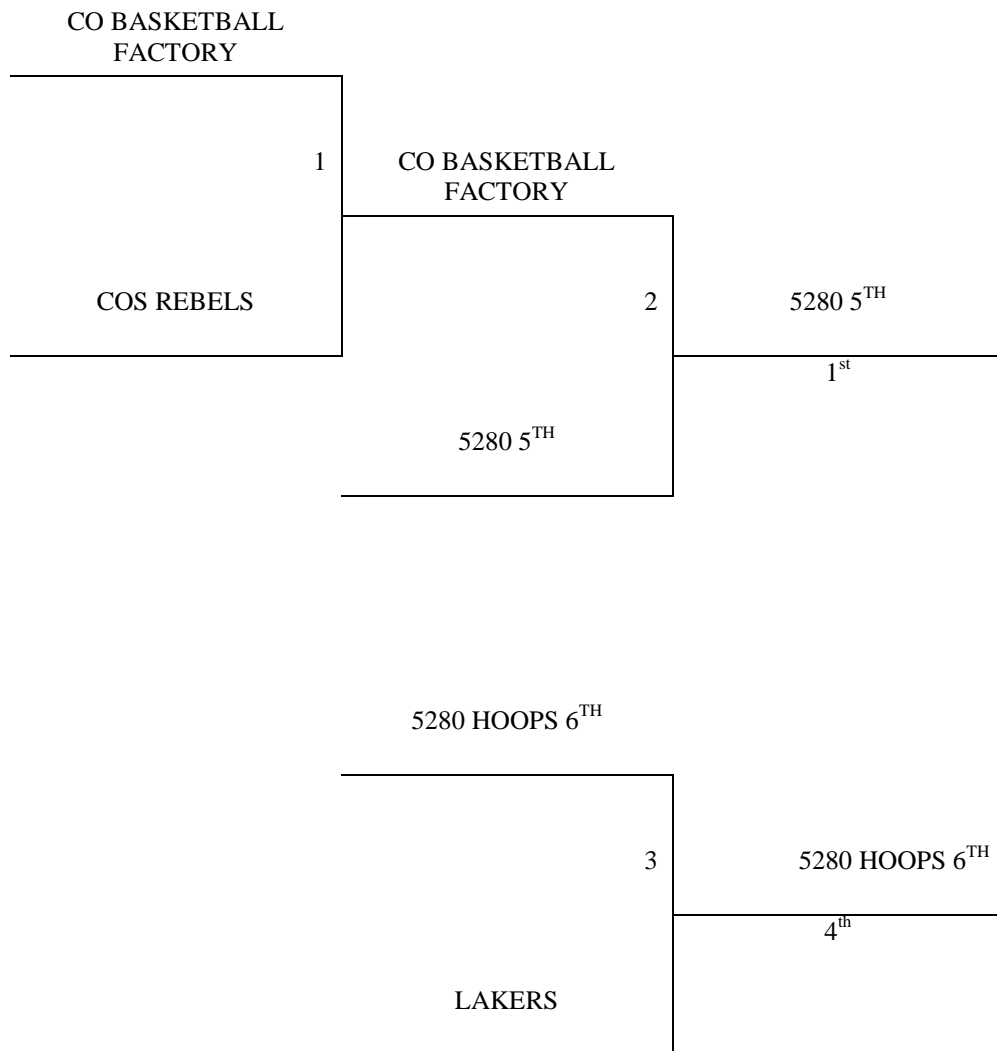

Colorado Springs – MAYB
July 6-8, 2012
5th -6th Grade Boys