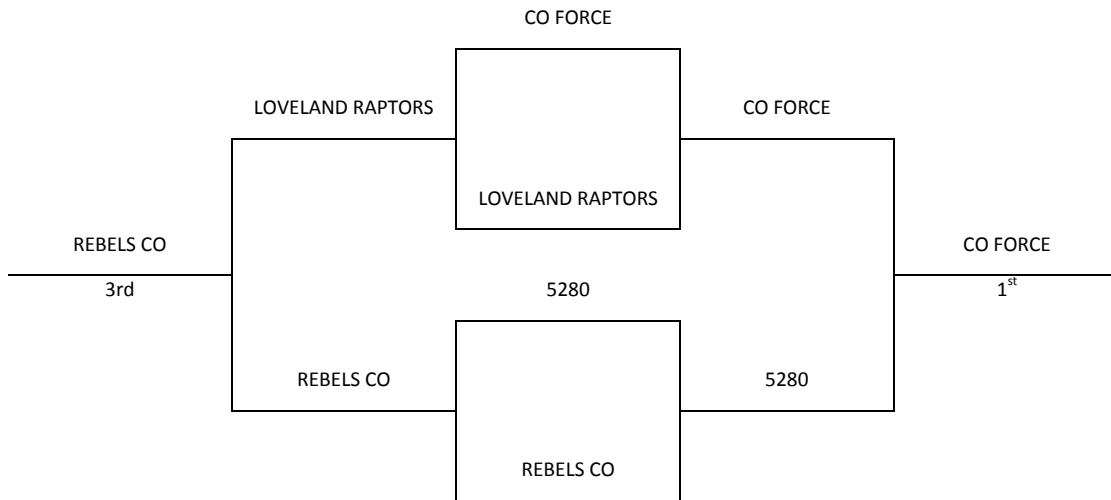

Colorado Springs – MAYB
July 6-8, 2012
7th-8th Grade Boys

Bracket A