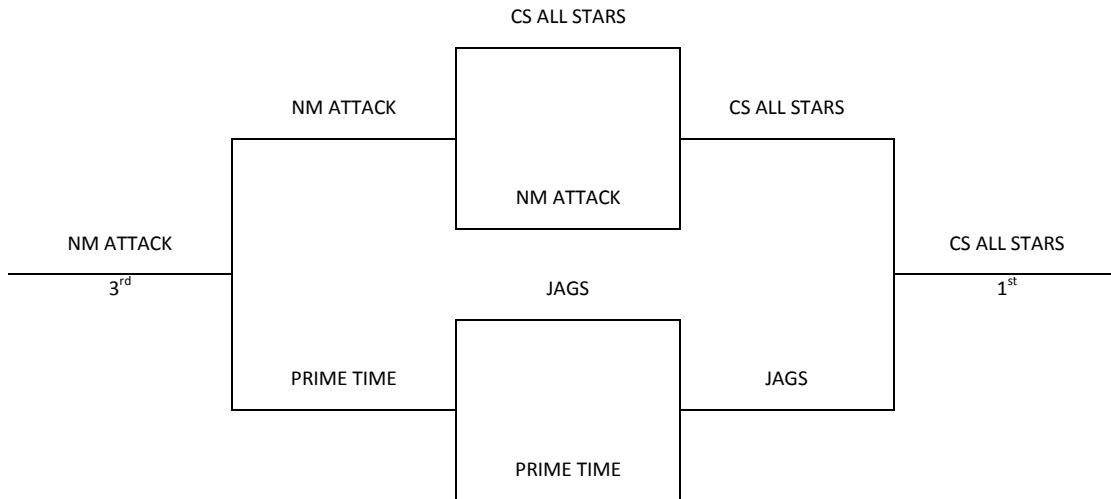

Colorado Springs, CO – MAYB

July 6-8, 2012

8th Grade Girls

Bracket A