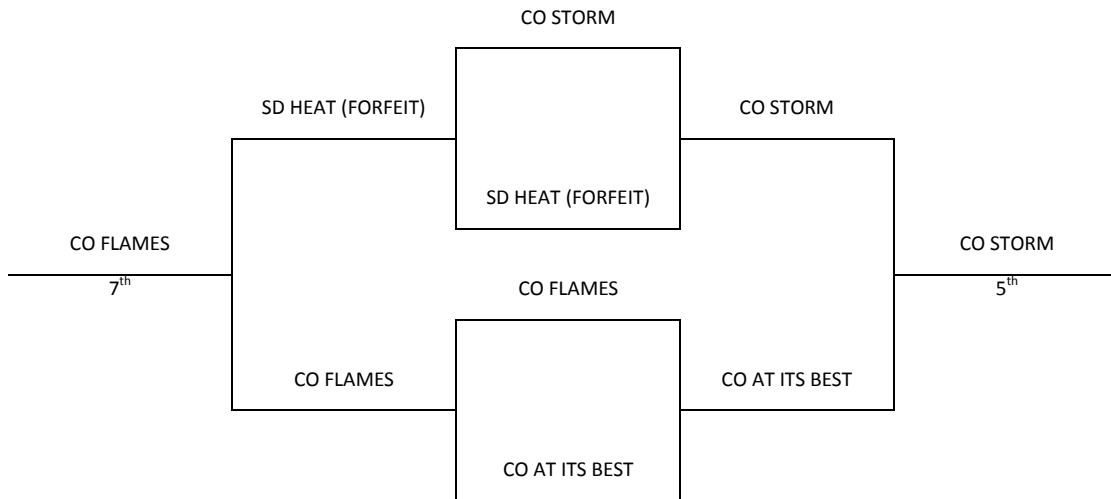

Colorado Springs – MAYB
July 6-8, 2012
11-12th Grade Girls – Division I

Bracket A

Bracket B