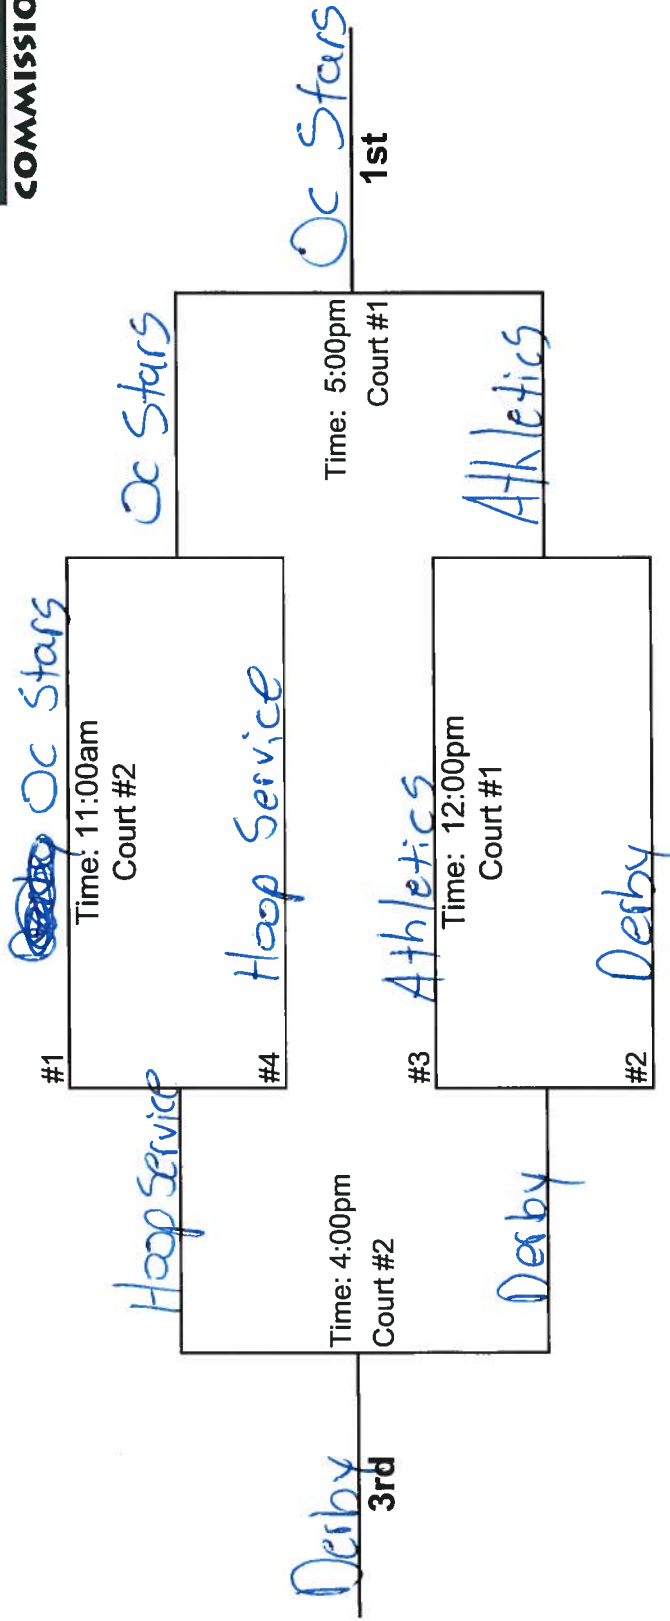

9th/10th Boys - Bracket A

Derby High School