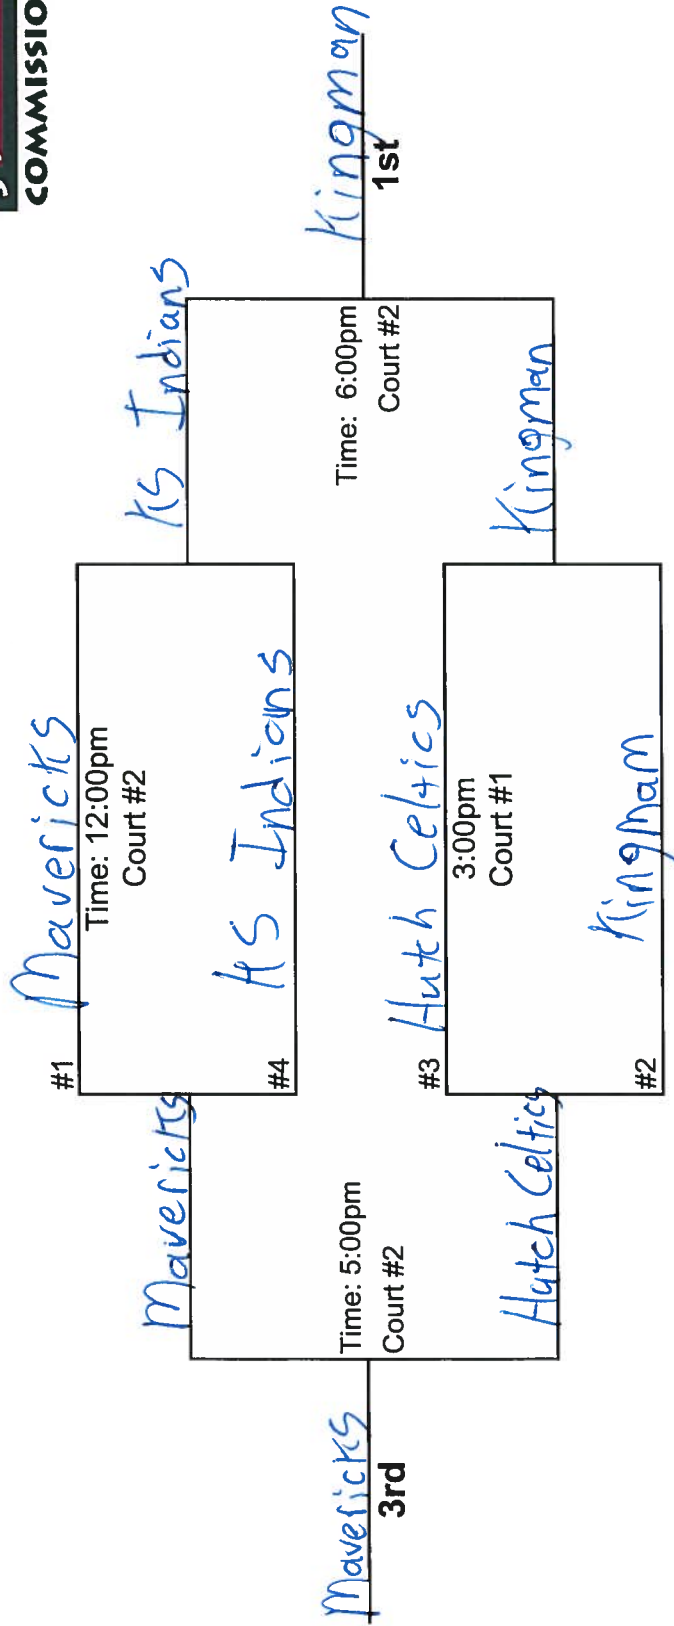

9th/10th Boys - Bracket B

Derby High School