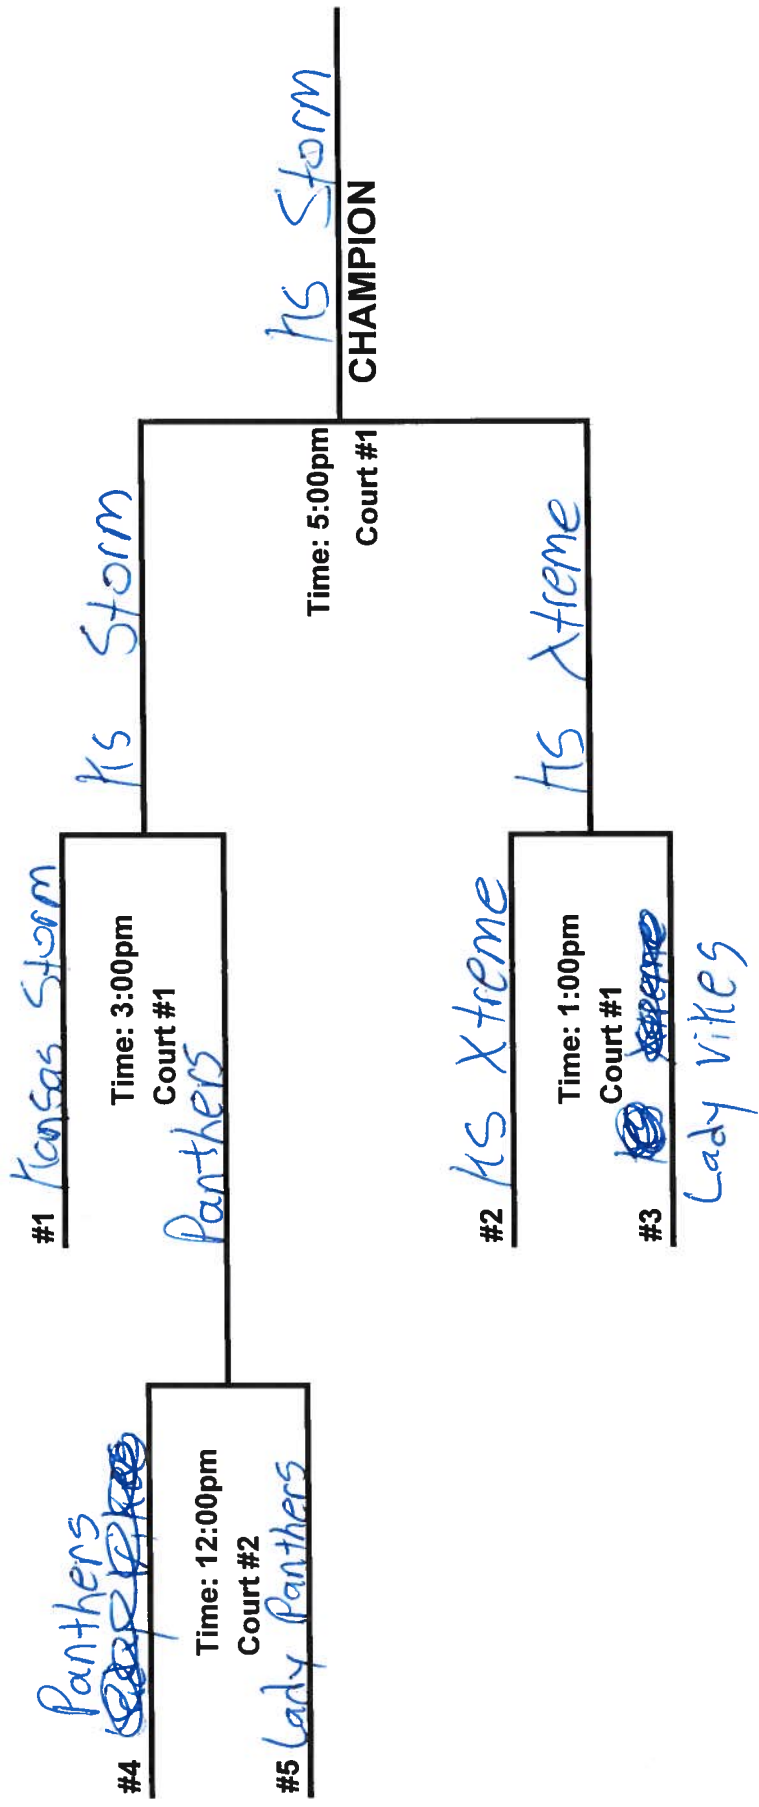

7th/8th Grade Girls

Haysville Middle School