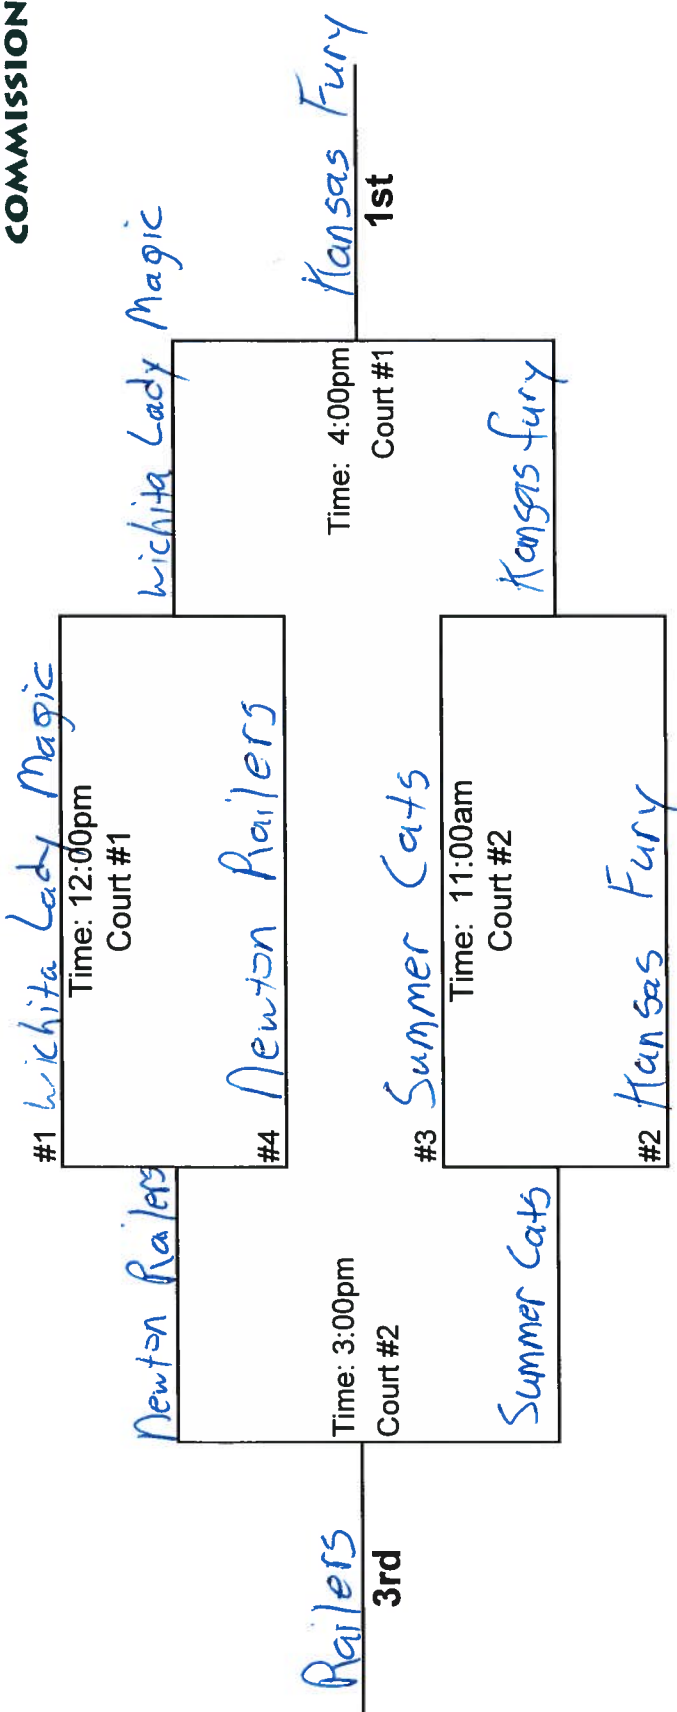

5th/6th Grade Girls

Haysville Middle School