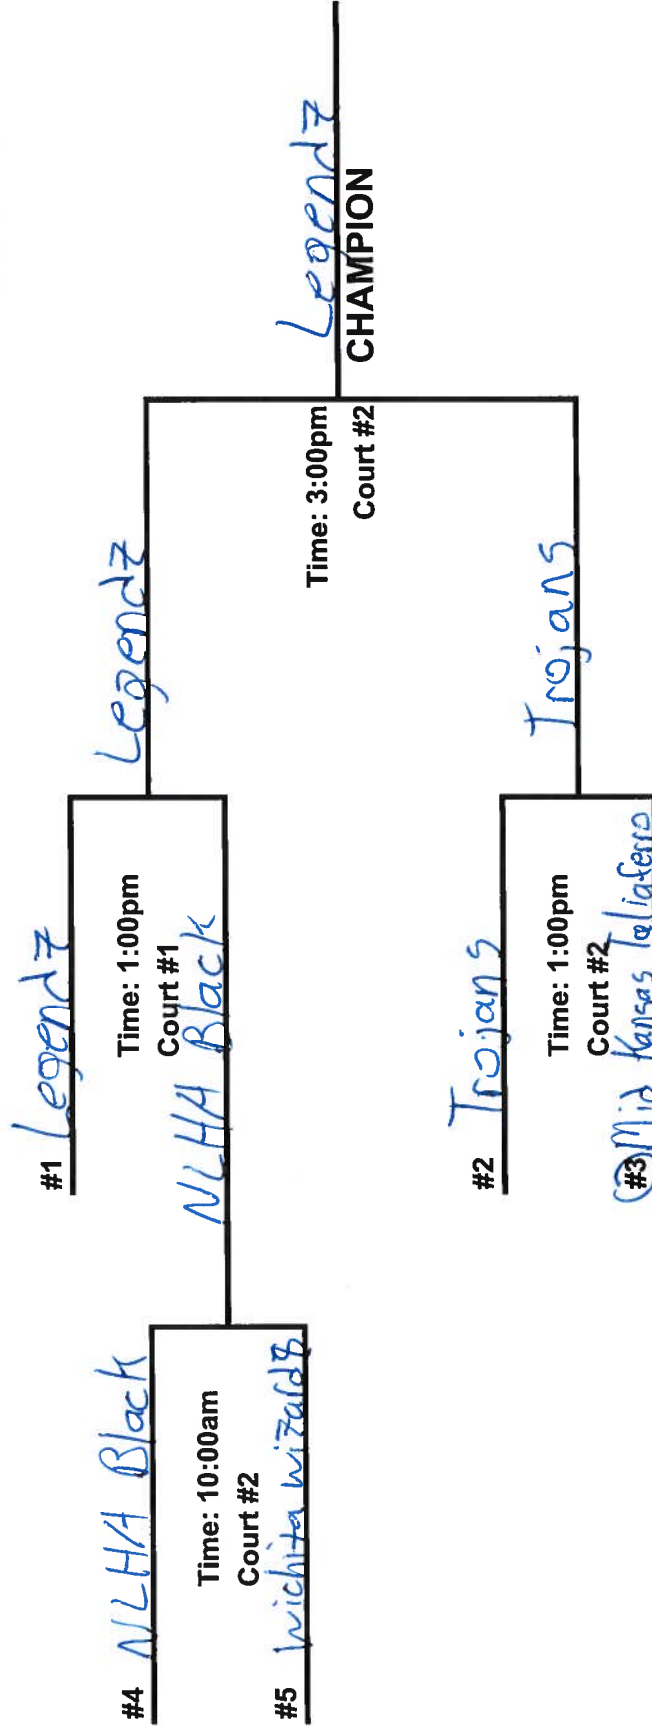

8th Grade Boys

Derby High School