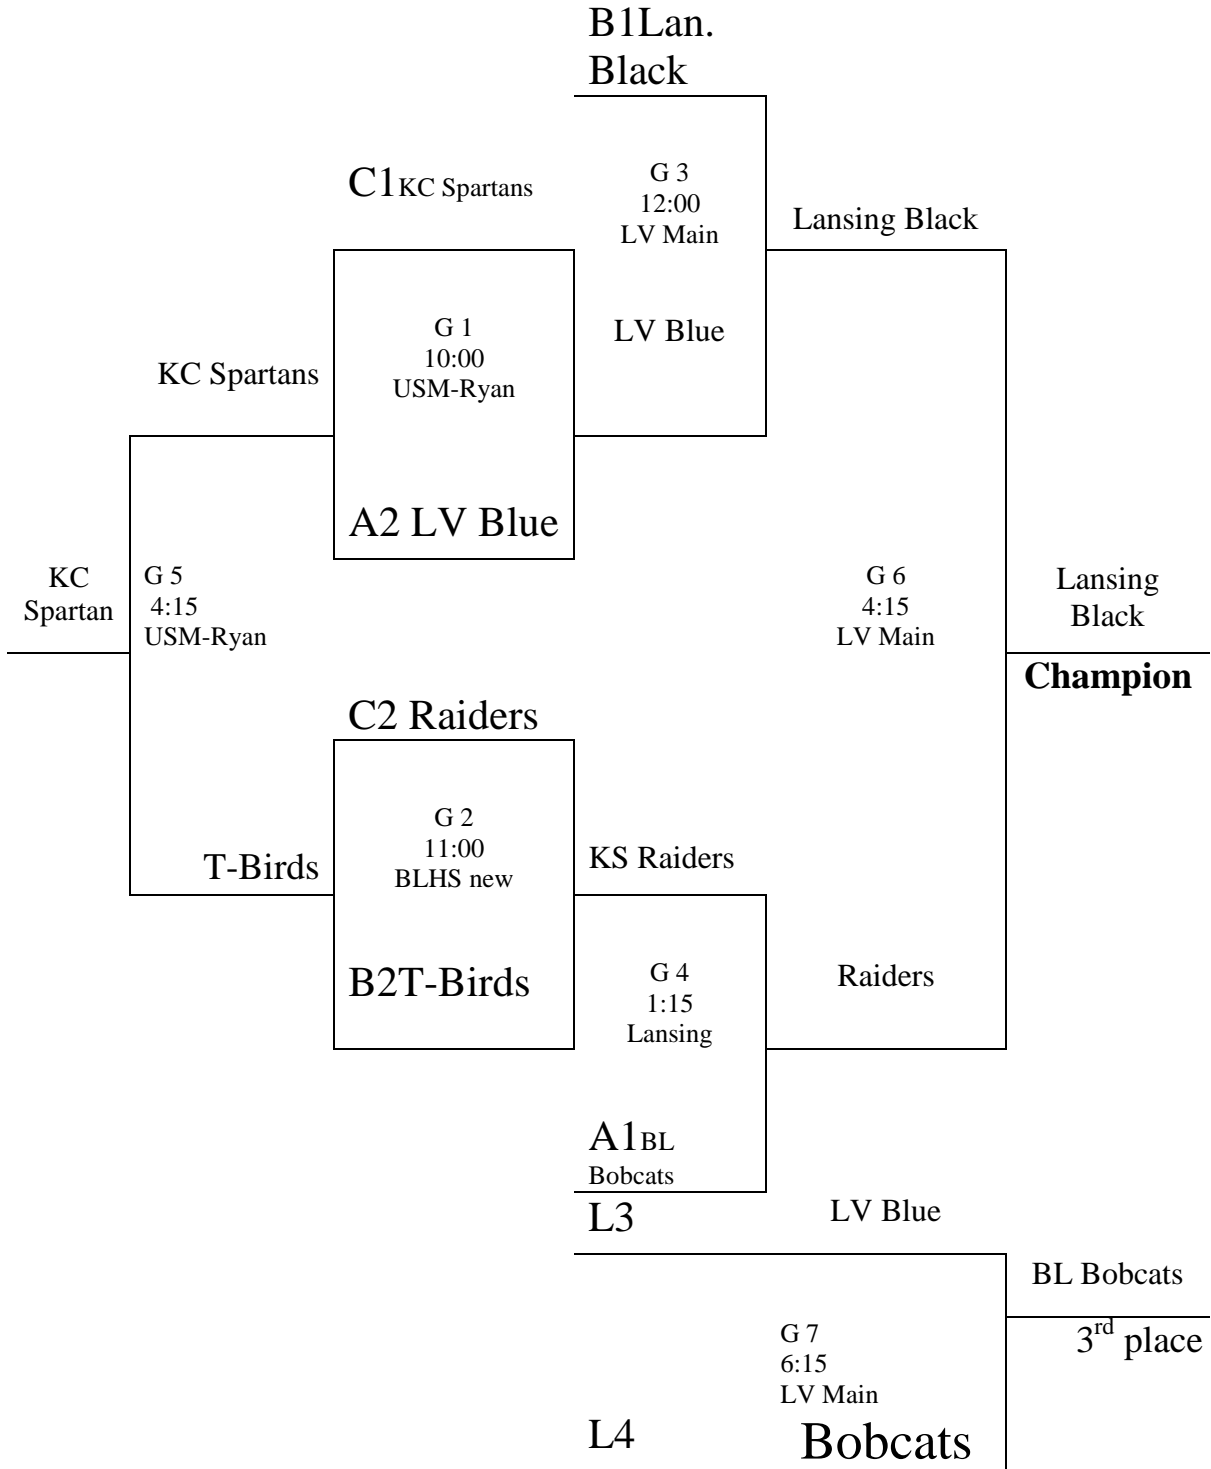

A4Lansing

Midwest Flames
White

Champion

9 & 10TH Grade Boys Division 1 Tournament

Games 1 & 2 on Saturday at Basehor-Linwood High School

Remaining games on Sunday

Top 2 from each pool

9-10th Grade Boys Division 2 Championship Bracket

Bracket games 7 & 8 begin Saturday night at Basehor-Linwood High School and continue on Sunday at multiple locations

11th & 12th Grade Boys Division 1 Tournament
All games played Sunday
Top 2 from each pool