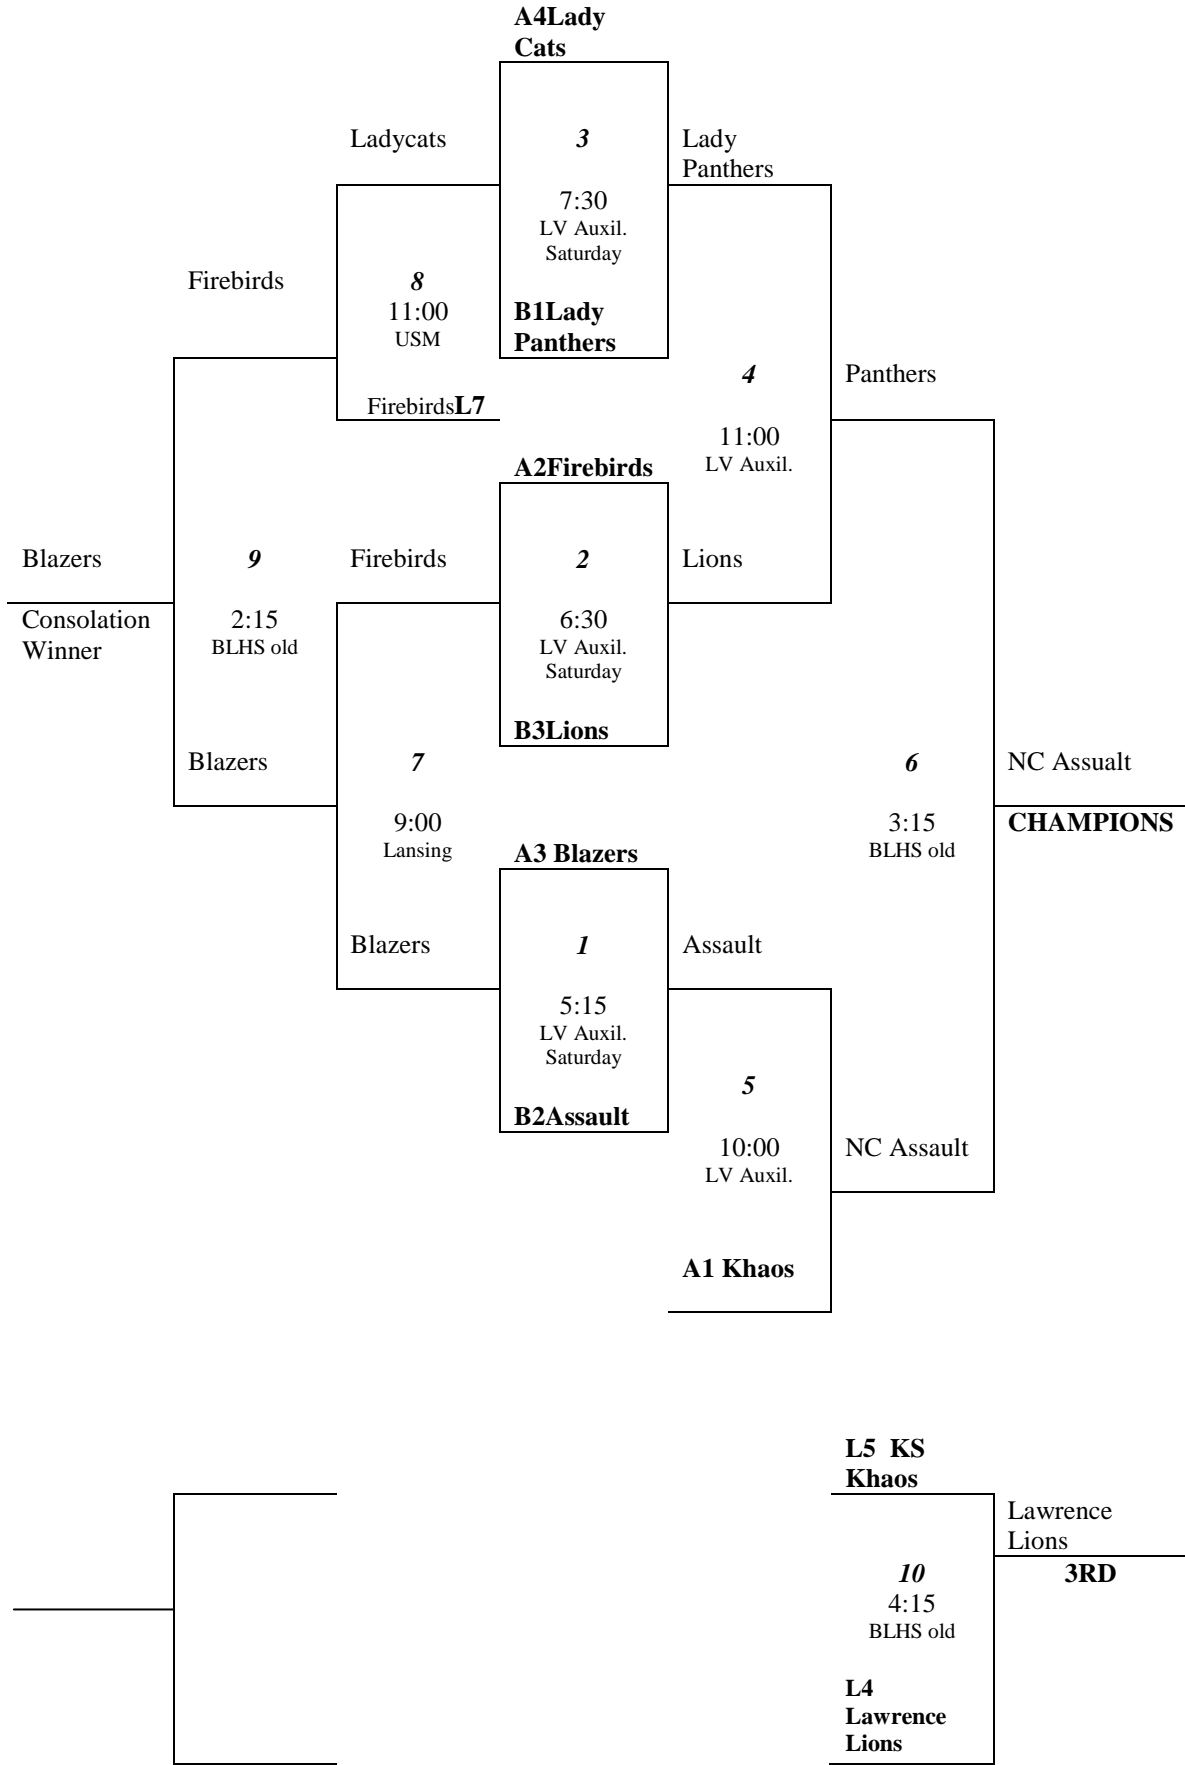

9-10th Grade Girls Championship Bracket
Bracket games 1,2 & 3 begin Saturday night at Leavenworth High
and continue on Sunday at multiple locations