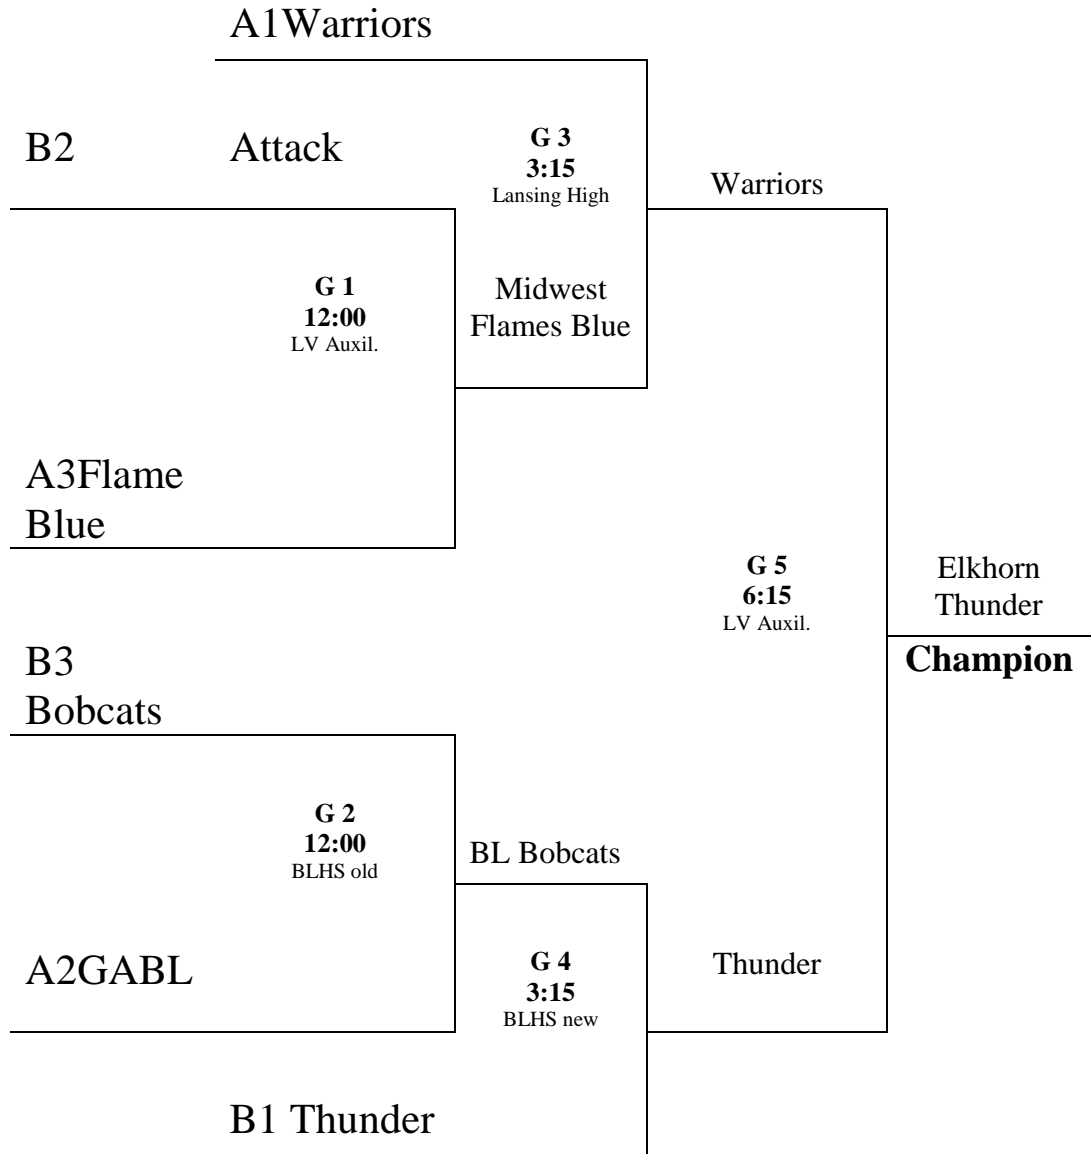

8TH Grade Boys Division 1 Tournament
All games played Sunday
Top 3 from each pool