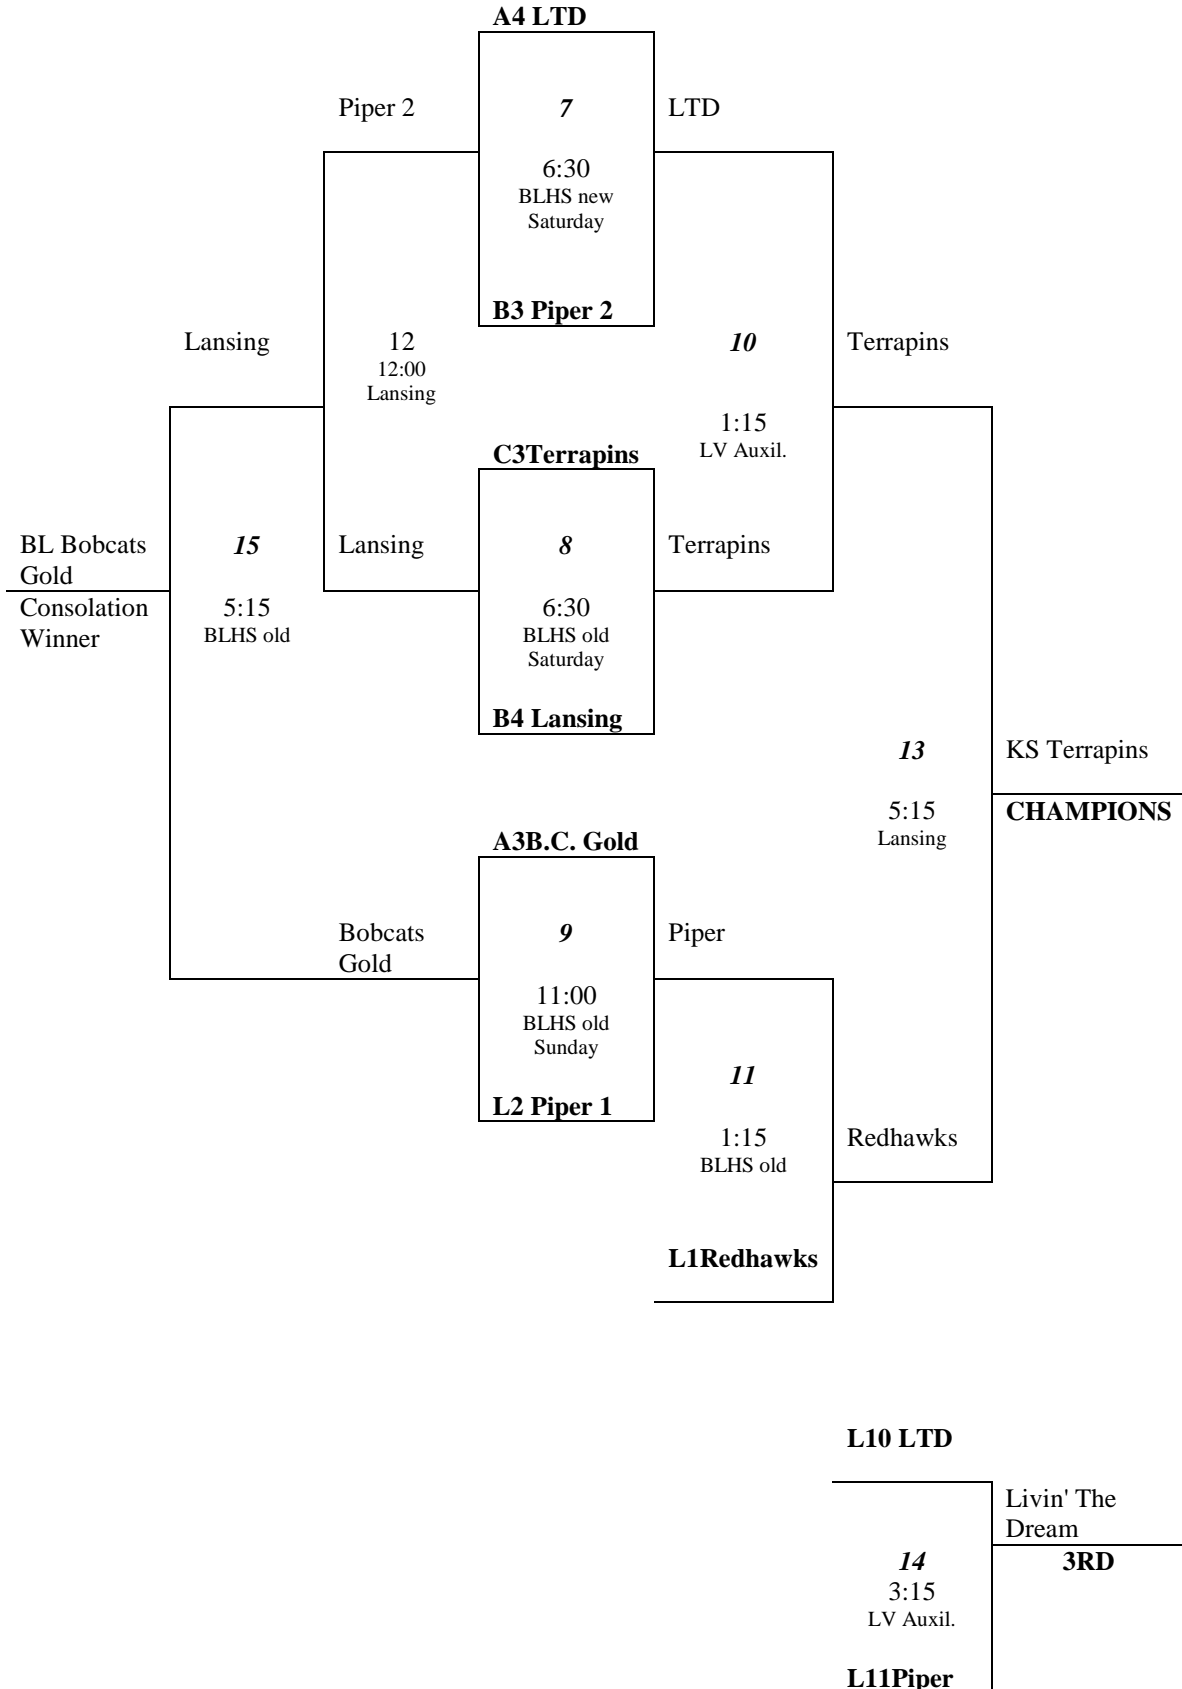

Bracket games 7 & 8 begin Saturday night at Basehor-Linwood High School and continue on Sunday at multiple locations

11th & 12th Grade Boys Division 1 Tournament
All games played Sunday
Top 2 from each pool