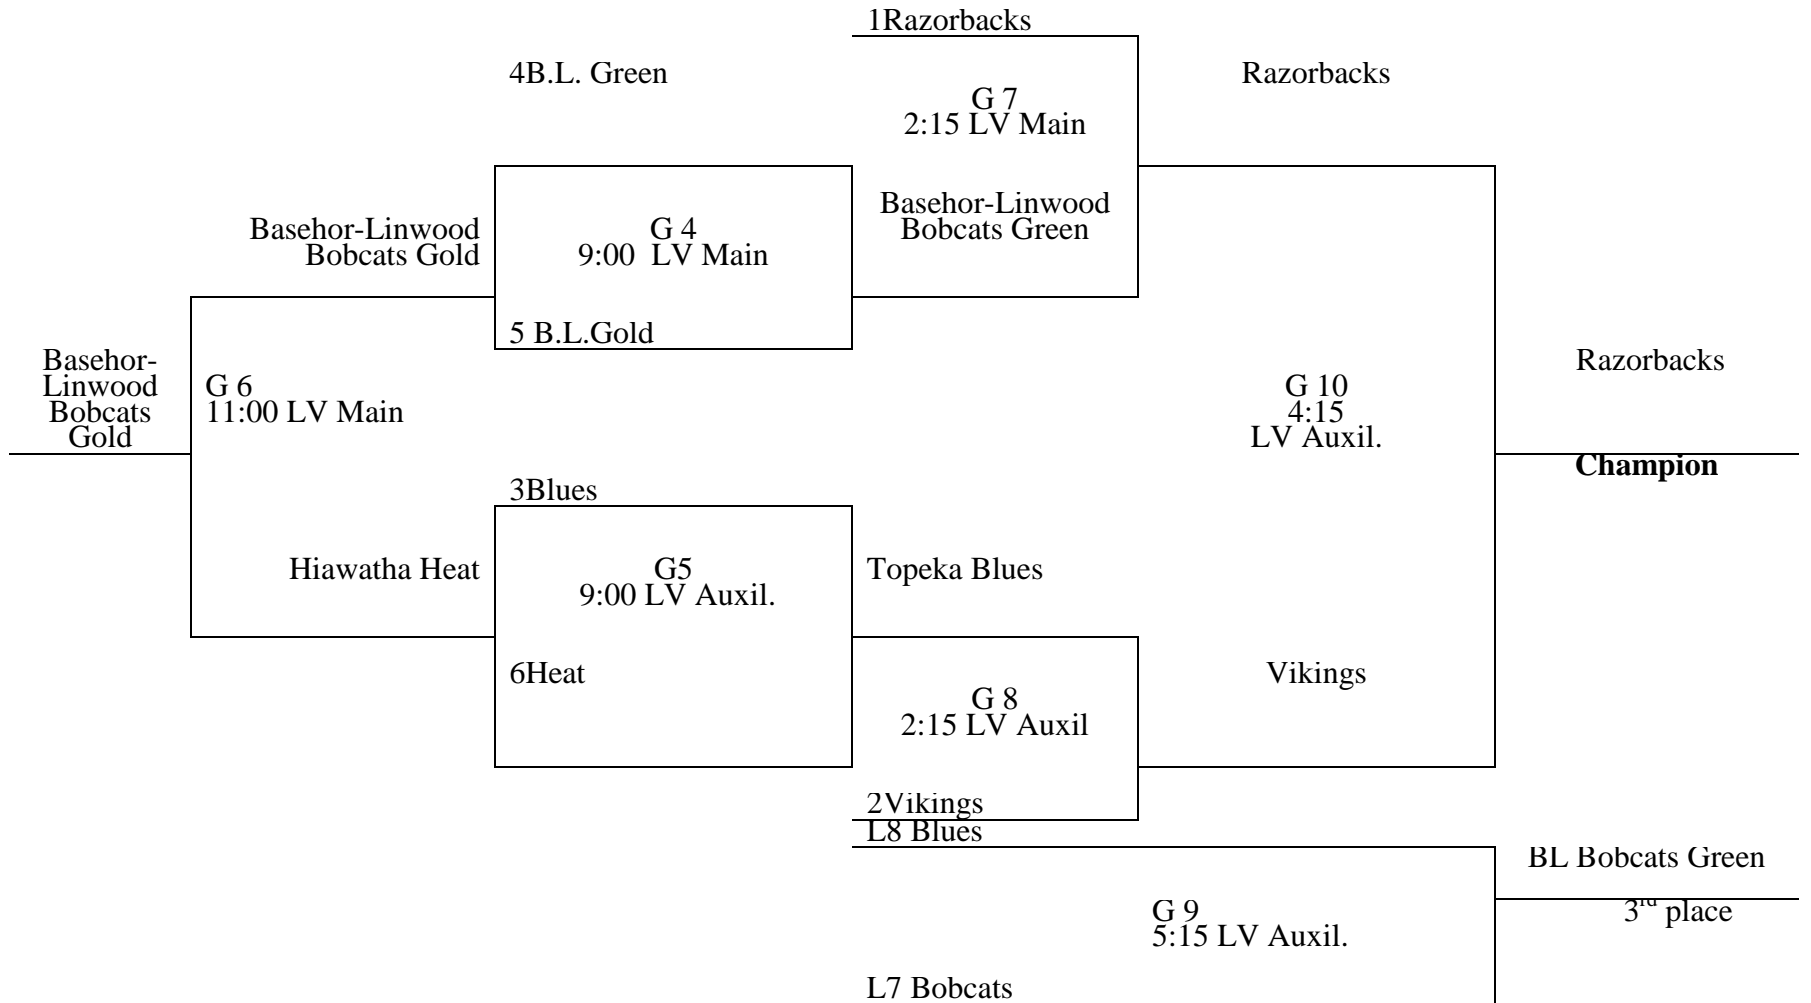

Saturday 8:30

Basehor-Linwood
new

A3 B.L. Gold vs B3 Heat

Saturday 7:30

Basehor-Linwood old

Only **winning margin** points up to a maximum of 15 per game are used for the tie breaker. No points are deducted for the losing team.

7TH Grade Boys Tournament
Seeding games on Saturday
Bracket games on Sunday at Leavenworth High

G1- A1 vs. B1 Sat. 7:30pm Basehor-Linwood High New winner is #1 seed, loser is #2 seed
G2-A2 vs. B2 Sat. 8:30pm Basehor-Linwood High New winner is #3 seed, loser is #4 seed
G3-A3 vs. B3 Sat. 7:30pm Basehor-Linwood Old winner is #5 seed, loser is #6 seed