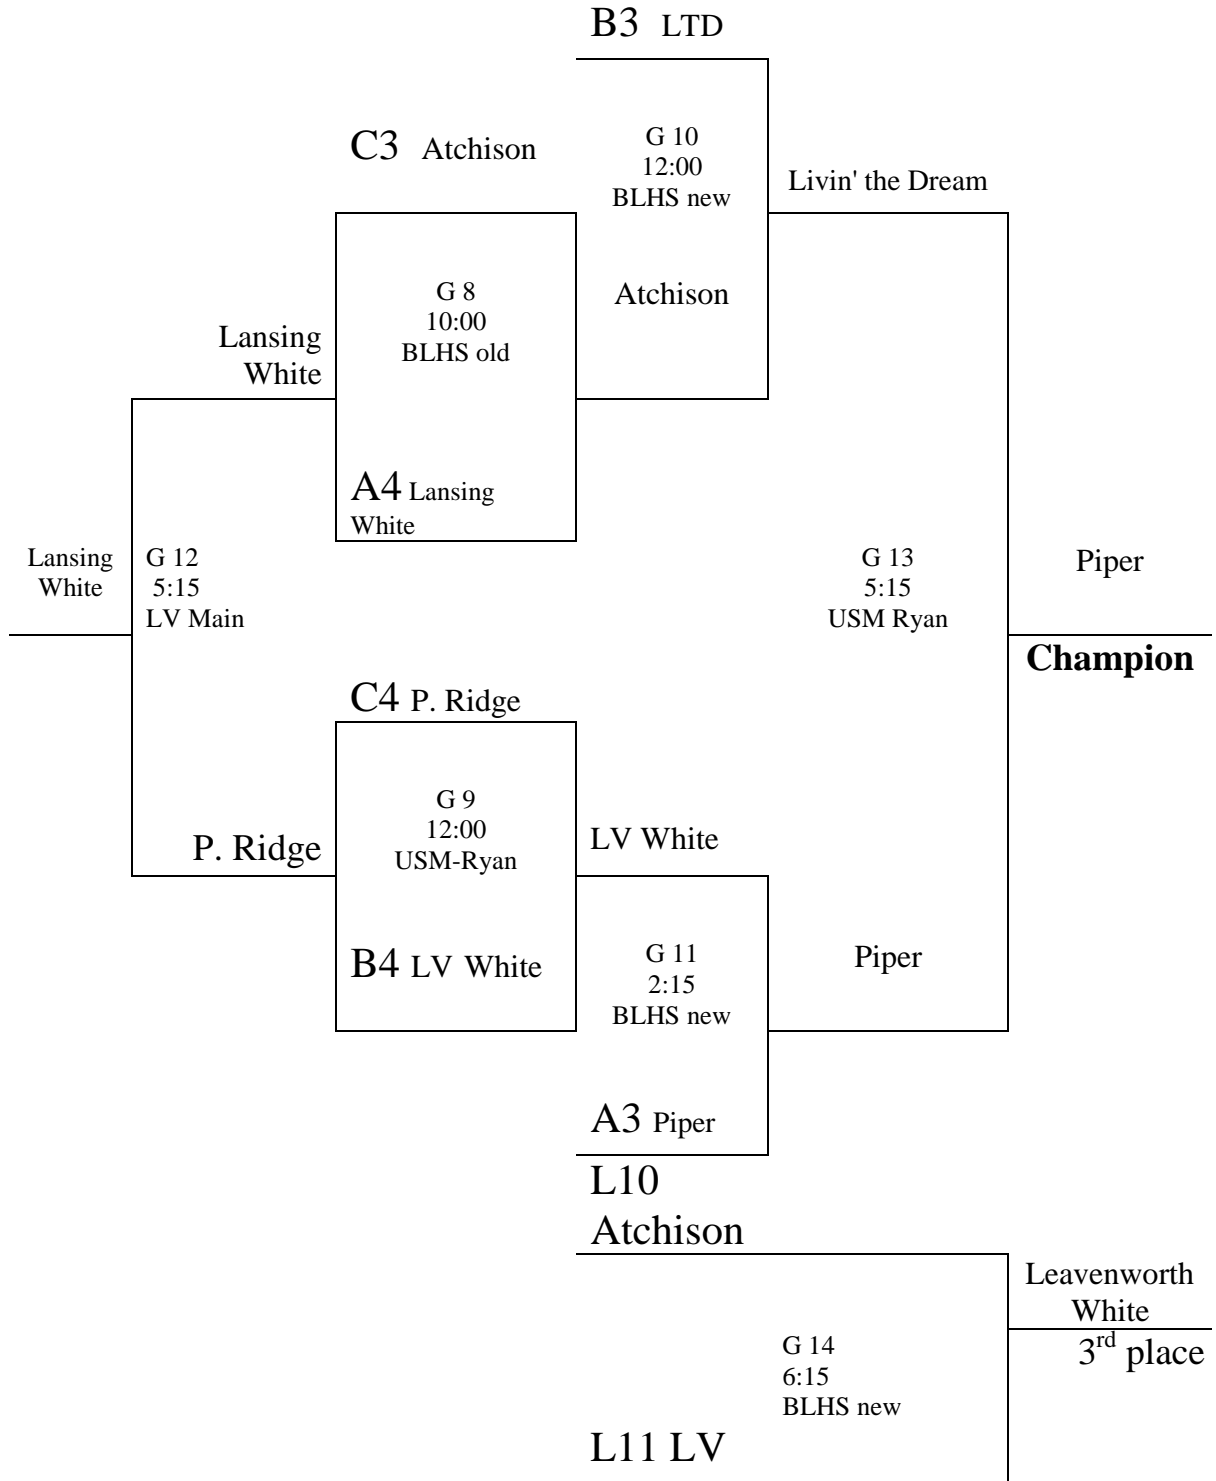

11th & 12th Grade Boys Division 2 Tournament

All games played Sunday

Bottom 2 from each pool