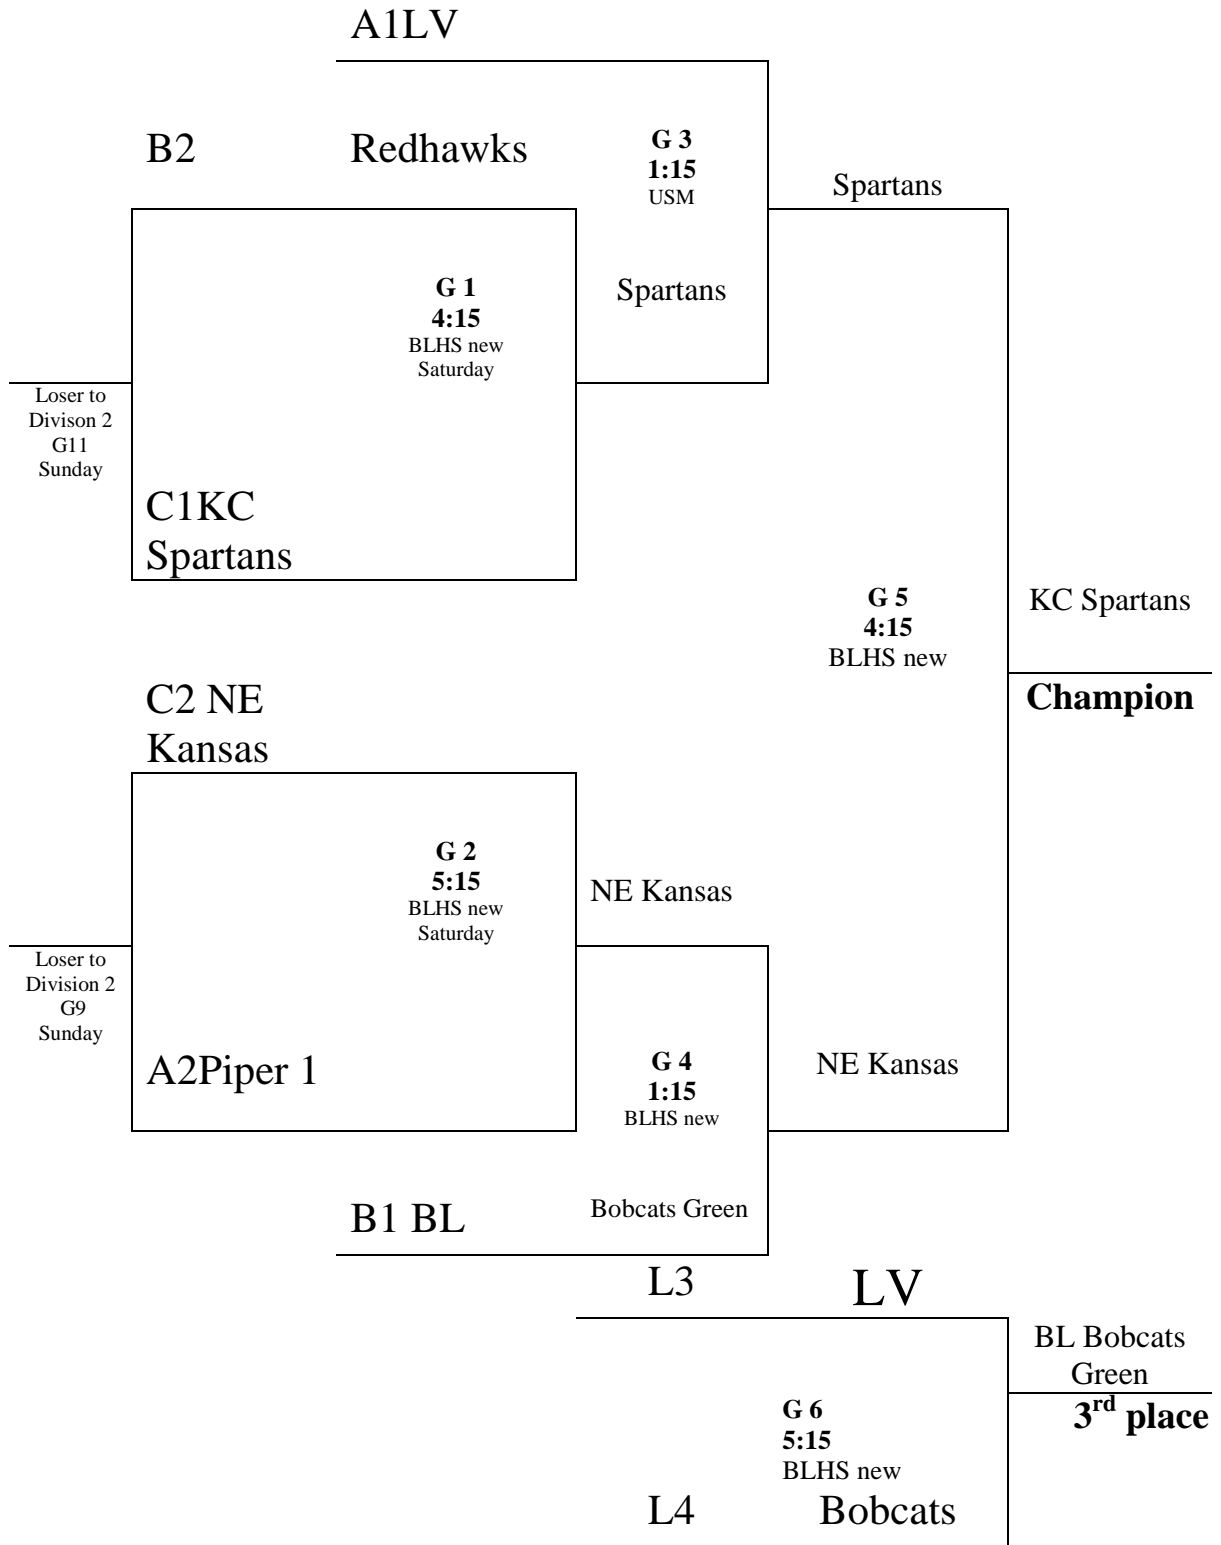

9 & 10TH Grade Boys Division 1 Tournament

Games 1 & 2 on Saturday at Basehor-Linwood High School

Remaining games on Sunday

Top 2 from each pool