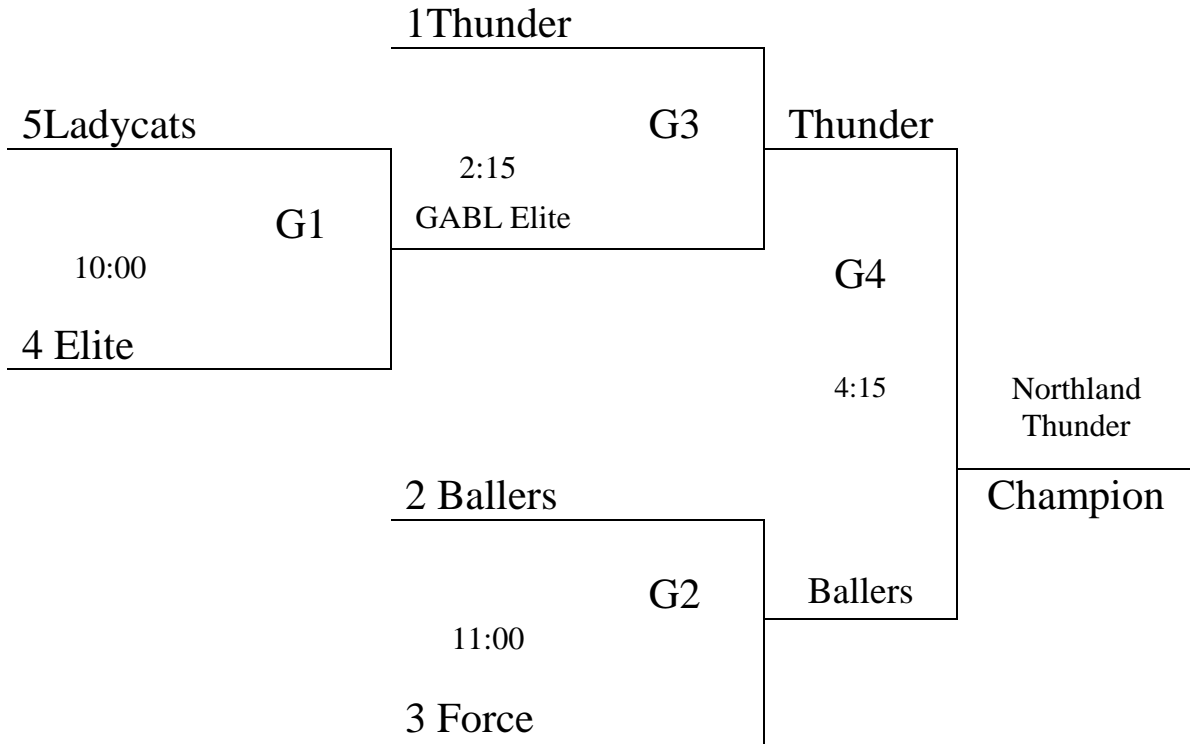

5-6th Grade Girls Championship Tournament
All Games played on Sunday at
Lansing High School