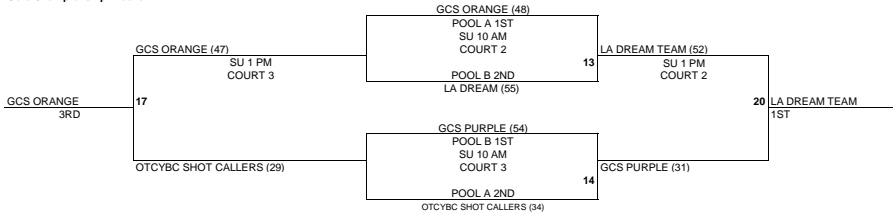

MAYB HEART OF HOUSTON SHOWCASE
JUNE 15-17, 2012
GIRLS HS

REGISTER NOW for upcoming OTCYBC Sponsored MAYB Tournaments
June 22-24 (MAYB Show Stopper Invitational - The Gym in Humble) - 5 game guarantee
July 27-29 (MAYB Houston Summer Championships - The Gym in Humble) - 5 game guarantee

GYM - The GYM - 2325 ATASCOCITA ROAD - HUMBLE, TX 77396 (281)540-4496

Pool A	WINS	LOSSES	Pool B	WINS	LOSSES
1. TX BRIGHT STARS BALLERZ	1	2	5. HOUSTON REIGN	1	2
2. GCS ORANGE	3	0	6. KILLEEN LADY DIAMONDS	1	2
3. KINGWOOD GIRLS BASKETBALL CLUB	0	3	7. GCS PURPLE	2	1
4. OTCYBC SHOT CALLERS	2	1	8. LA DREAM TEAM	2	1

Game	Team	Score		Team	Score	Day	Time	Court
Game 1	2	61	vs.	3	8	SA	9:00 AM	3
Game 2	8	47	vs.	6	36	SA	10:00 AM	3
Game 3	5	36	vs.	7	38	SA	11:00 AM	2
Game 4	1	34	vs.	4	42	SA	11:00 AM	3
Game 5	1	27	vs.	2	62	SA	1:00 PM	2
Game 6	3	9	vs.	4	36	SA	1:00 PM	3
Game 7	8	45	vs.	7	47	SA	2:00 PM	2
Game 8	5	45	vs.	6	43	SA	2:00 PM	3
Game 9	4	45	vs.	2	77	SA	4:00 PM	3
Game 10	3	27	vs.	1	51	SA	5:00 PM	1
Game 11	6	29	vs.	7	26	SA	5:00 PM	2
Game 12	5	40	vs.	8	49	SA	5:00 PM	3

Gold Championship Bracket