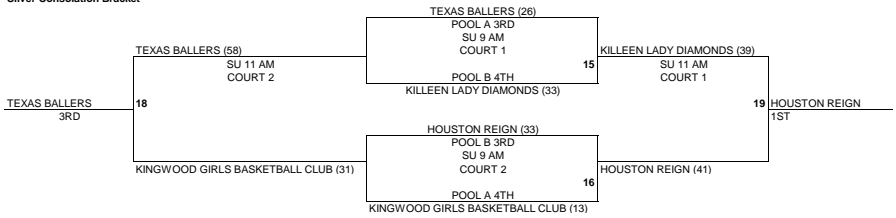

Silver Consolation Bracket