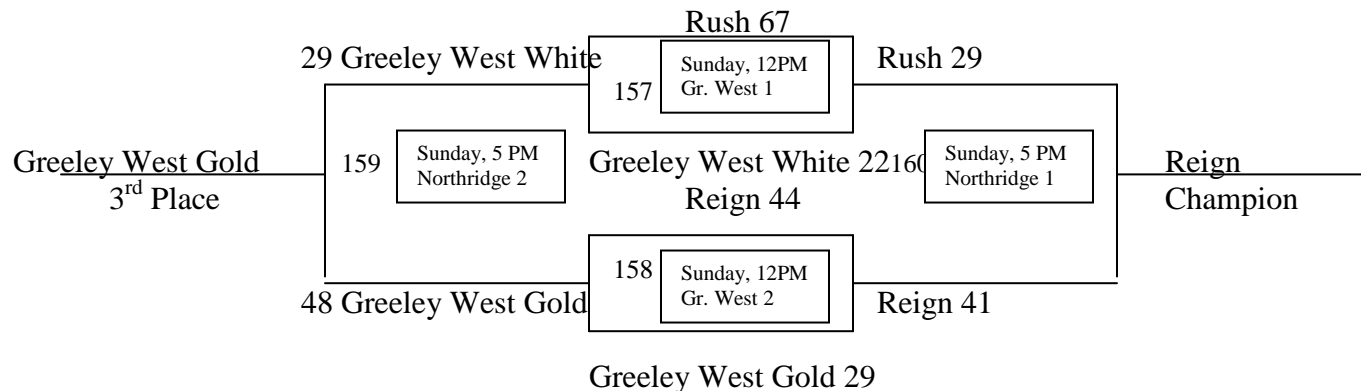

2012 Greeley MAYB Tournament

9th/10th Grade Girls

Rush
Reign
Greeley West White
Greeley West Gold

Game #	Teams	Day	Time	Site
151	Rush 57 vs. 45 Reign	Saturday	11:00 AM	Greeley West 1
152	Greeley West Gold 37 vs. 33 Greeley West White	Saturday	10:00 AM	Greeley West 1
153	Rush 44 vs. 36 Greeley West Gold	Saturday	2:00 PM	Greeley West 1
154	Greeley West White 45 vs. 76 Reign	Saturday	2:00 PM	Greeley West 2
155	Rush 82 vs. 46 Greeley West White	Saturday	8:00 PM	Greeley Central 1
156	Reign 56 vs. 35 Greeley West Gold	Saturday	8:00 PM	Greeley Central 2

Tiebreakers as per MAYB guidelines

9th/10th Grade Girls Championship Bracket