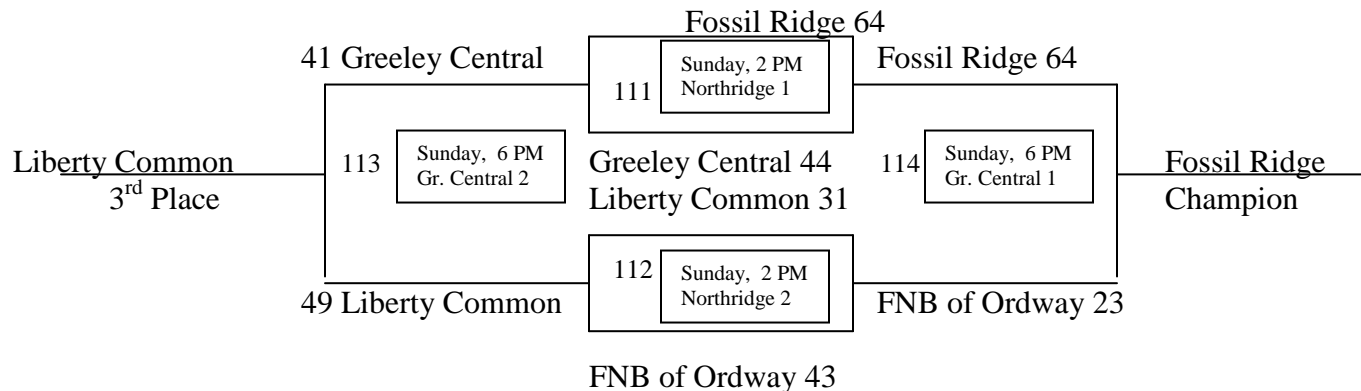

Fossil Ridge 9th

2012 Greeley MAYB Tournament

11th/12th Grade Boys “Silver”

Fossil Ridge 10th
 Greeley Central Orange
 First National Bank of Ordway
 Liberty Common Eagles

Game #	Teams	Day	Time	Site
105	Fossil Ridge 10 48 vs. 37 Greeley Central	Saturday	8:00 AM	Greeley West 1
106	Liberty Common 43 vs. 26 FNB of Ordway	Saturday	9:00 AM	Greeley West 1
107	Fossil Ridge 10 53 vs. 23 Liberty Common	Saturday	12:00 PM	Greeley West 1
108	FNB of Ordway 54 vs. 46 Greeley Central	Saturday	1:00 PM	Greeley West 1
109	Fossil Ridge 10 61 vs. 37 FNB of Ordway	Saturday	5:00 PM	Greeley Central 2
110	Greeley Central 45 vs. 43 Liberty Common	Saturday	6:00 PM	Greeley Central 1

Tiebreakers as per MAYB guidelines

11th/12th Grade Boys Silver Championship Bracket

2012 Greeley MAYB Tournament 11th/12th Grade Boys “Gold”

Northeastern Nets
Utah Hustle 17U
Fossil Ridge
Eaton Reds
Greeley Central
Greeley West
Northridge