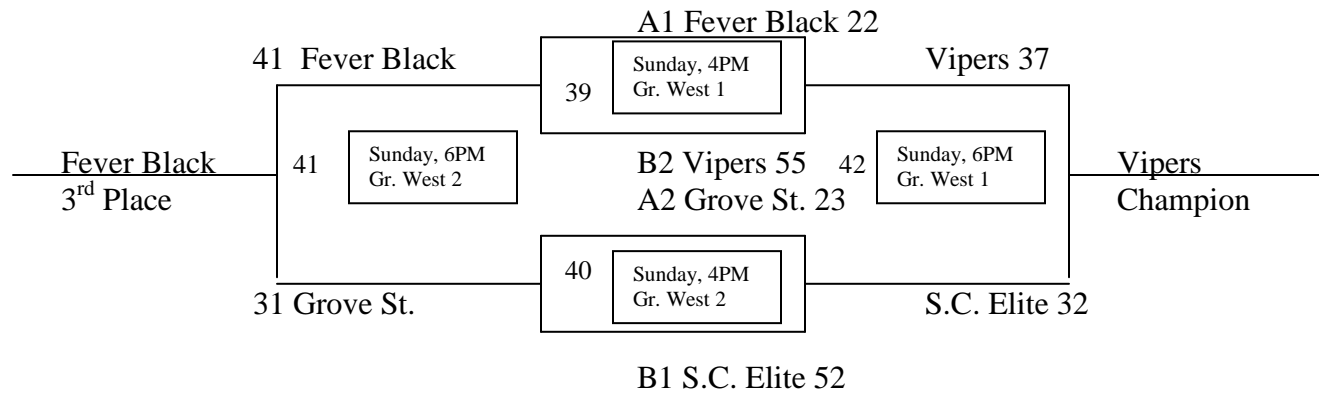

2012 Greeley MAYB Tournament

6th Grade Boys

36	Thunder 19	vs.	RFV Elite 29	(5th Place)	Sunday	3:00 PM	Greeley Central 1
37	Elevation Flyers 29	vs.	Legends-Cornelius 31	(7th Place)	Sunday	3:00 PM	Greeley Central 2
38	W.A.R. 0	vs.	Fever 12 Orange 2	(9th Place)	Sunday	3:00 PM	Greeley West 1

5th/6th Boys Championship Bracket