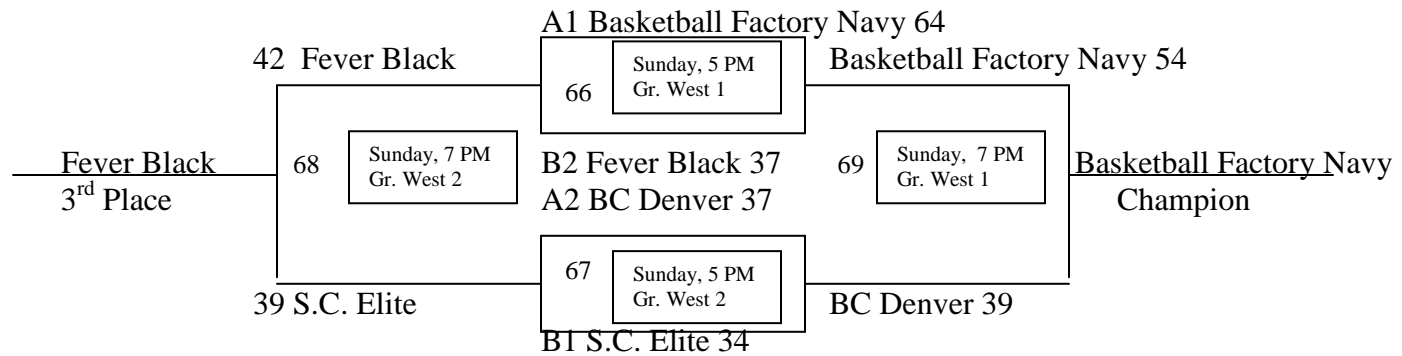

2012 Greeley MAYB Tournament 7th Grade Boys

63	Legends Elite	30 vs. 48	Basketball Factory White (5th Place)	Sunday	3:00 PM	Greeley West 2
64	Elevation Flyers White	22 vs. 35	Elevation Flyers Black B4 (7th Place)	Sunday	3:00 PM	Northridge 1
65	Fever Orange	32 vs. 11	B&B Basketball Academy (9th Place)	Sunday	3:00 PM	Northridge 2

7th Boys Championship Bracket