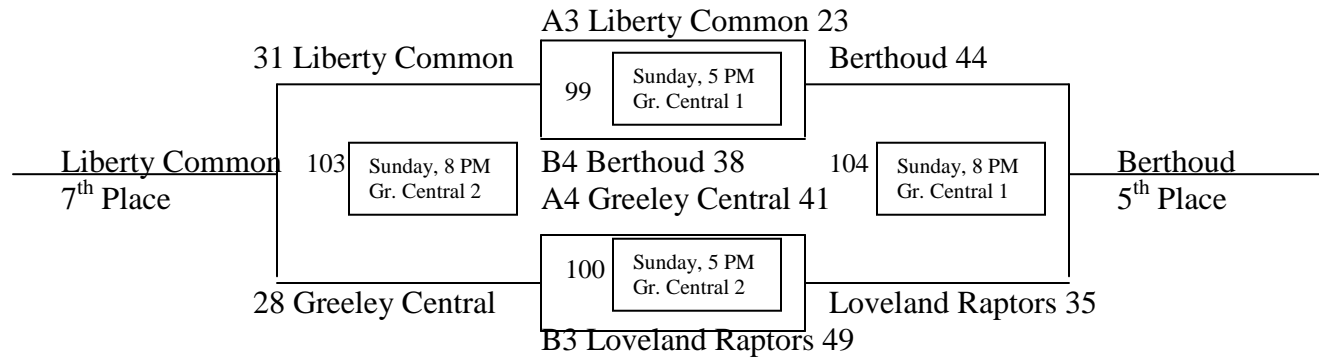

Pool B

91	Loveland Raptors 43 vs. 32 Berthoud I	Friday	9:00 PM	Greeley West 2
92	Fossil Ridge 9 25 vs. 47 Utah Hustle	Saturday	2:00 PM	Northridge 2
93	Loveland Raptors 36 vs. 54 Fossil Ridge 9	Saturday	4:00 PM	Northridge 1
94	Ordway Feed Lot II 52 vs. 32 Berthoud I	Saturday	7:00 PM	Greeley Central 2
95	Loveland Raptors 27 vs. 62 Utah Hustle	Saturday	9:00 PM	Northridge 2
96	Fossil Ridge 9 59 vs. 27 Berthoud I	Saturday	9:00 PM	Greeley West 2

Tiebreakers as per MAYB guidelines

2012 Greeley MAYB Tournament

9th/10th Grade Boys

9th/10th Boys Championship Bracket

9th/10th Boys Consolation Bracket

2012 Greeley MAYB Tournament
9th/10th Grade Boys

Pool A