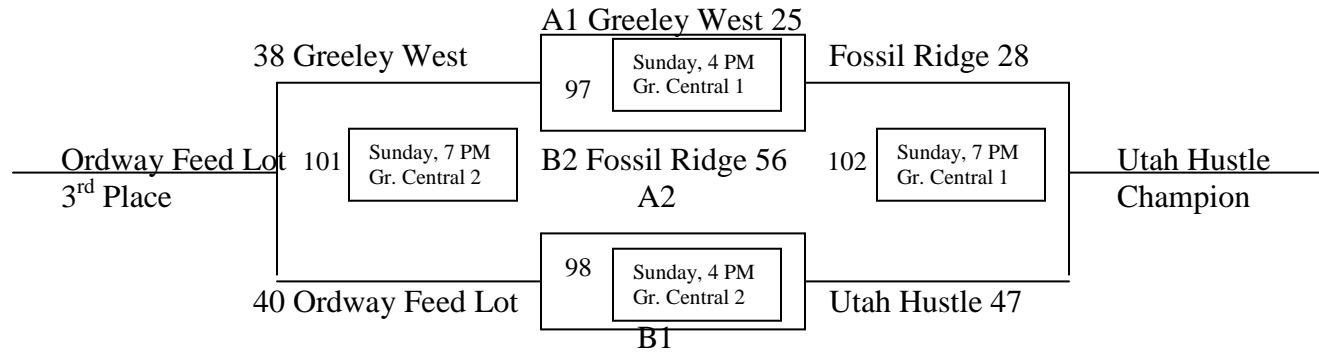

2012 Greeley MAYB Tournament

9th/10th Grade Boys

9th/10th Boys Championship Bracket