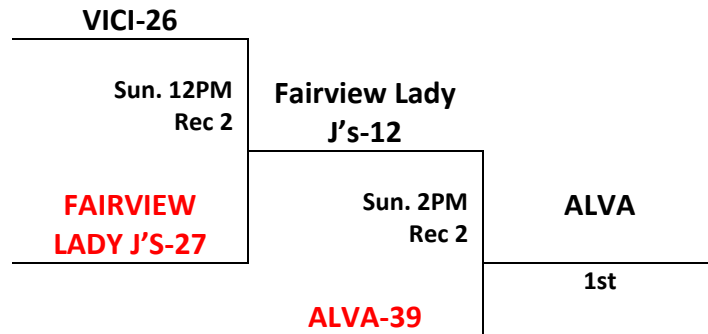

Sunday June 17th, 2012

8:00 AM	Rec 1 Pratt Green-37	vs	Cordell Blue Devils-17
9:00 AM	Rec 1 Cherokee-38	vs	Panhandle Thunder 2-31
10:00 AM	Rec 1 Beaver Dusters-32	vs	Pratt Gold-16
11:00 AM	Rec 1 Fairview-43	vs	Panhandle Thunder 2-27
12:00 PM	Rec 1 Pratt Green -28	vs	Beaver Dusters-34
1:00 PM	Rec 1 Cordell-42	vs	Pratt Gold-24
2:00 PM	Rec 1 Cherokee-47	vs	Beaver Dusters-44
3:00 PM	Rec 1 Pratt Green-44	vs	Fairview Jackets-49
4:00 PM	Rec 1 Panhandle-41	vs	Pratt Gold-23

ALVA RECREATION COMPLEX
2012 MAYB Basketball Tournament
7th & 8th Girls

	W	L
2. Alva Ladybugs 1.		
3. Vici 2.		
4. Illusions 5.		
5. H.A.M. 4.		
6. Fairview Lady J's 3.		

Saturday June 16th, 2012

9:00 AM	Rec 1 H.A.M.-15	vs	Fairview Lady J's-23
10:00 AM	Rec 1 Illusions-8	vs	Vici-32
11:00 AM	Rec 1 Alva Ladybugs-41	vs	Fairview Lady J's-32
12:00 PM	Rec 1 Vici-15	vs	H.A.M.-20
1:00 PM	Rec 1 Illusions-15	vs	Fairview Lady J's-27
2:00 PM	Rec 1 Alva Ladybugs-36	vs	H.A.M.-20
4:00 PM	Rec 2 Alva Ladybugs-31	vs	Vici-28
7:00 PM	Rec 2 Alva Ladybugs-31	vs	Illusions-9
8:00 PM	Rec 2 Vici-34	vs	Fairview Lady J's-24
9:00 PM	Rec 2 Illusions-11	vs	H.A.M.-19