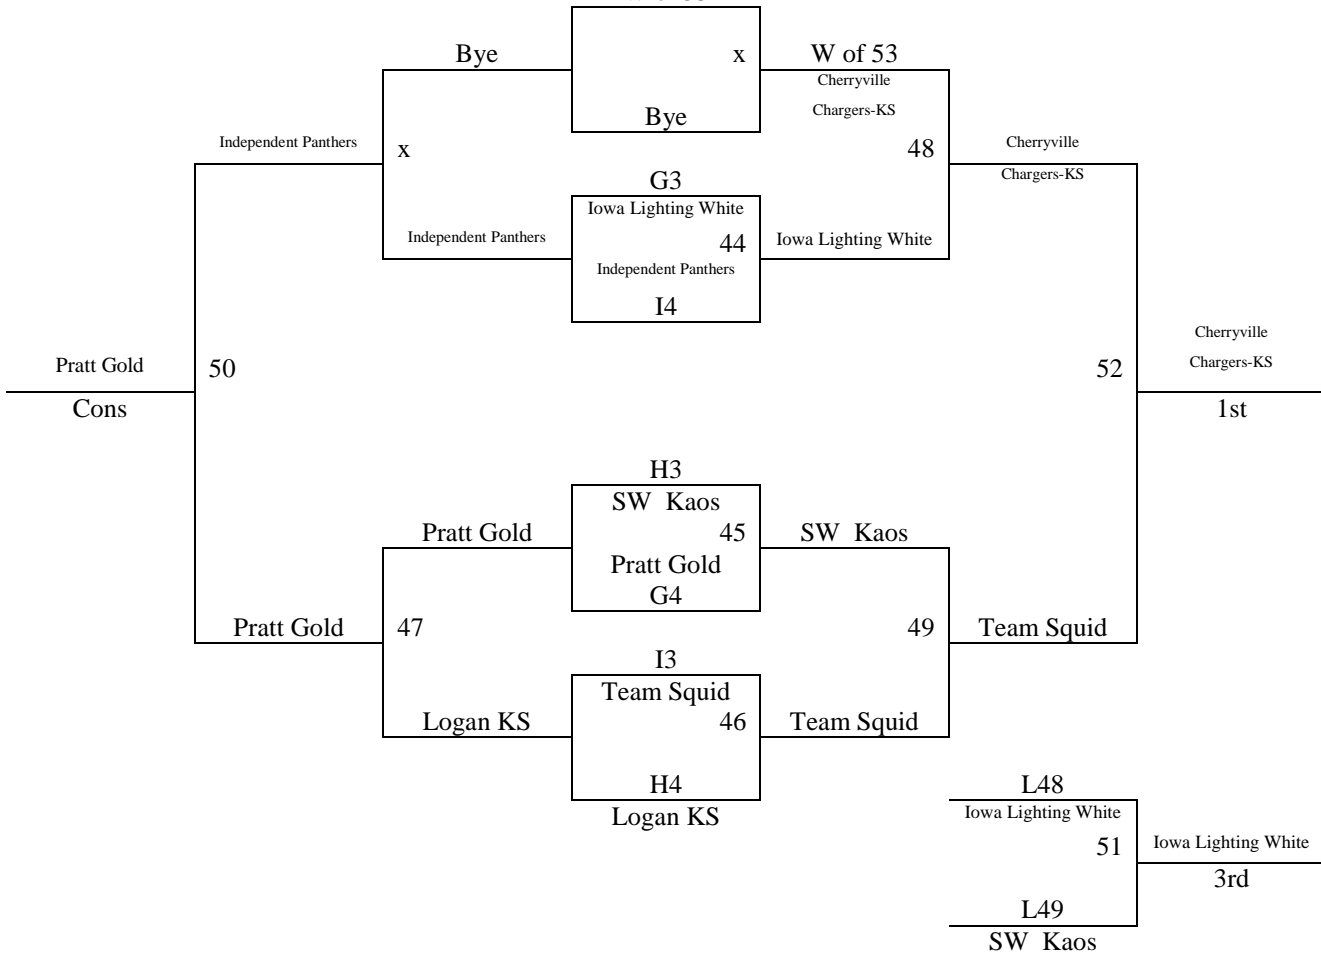

**2012 Summer Kickoff
June 8-10, 2012
9-10th Grade Girls
Bracket C
W of 53**