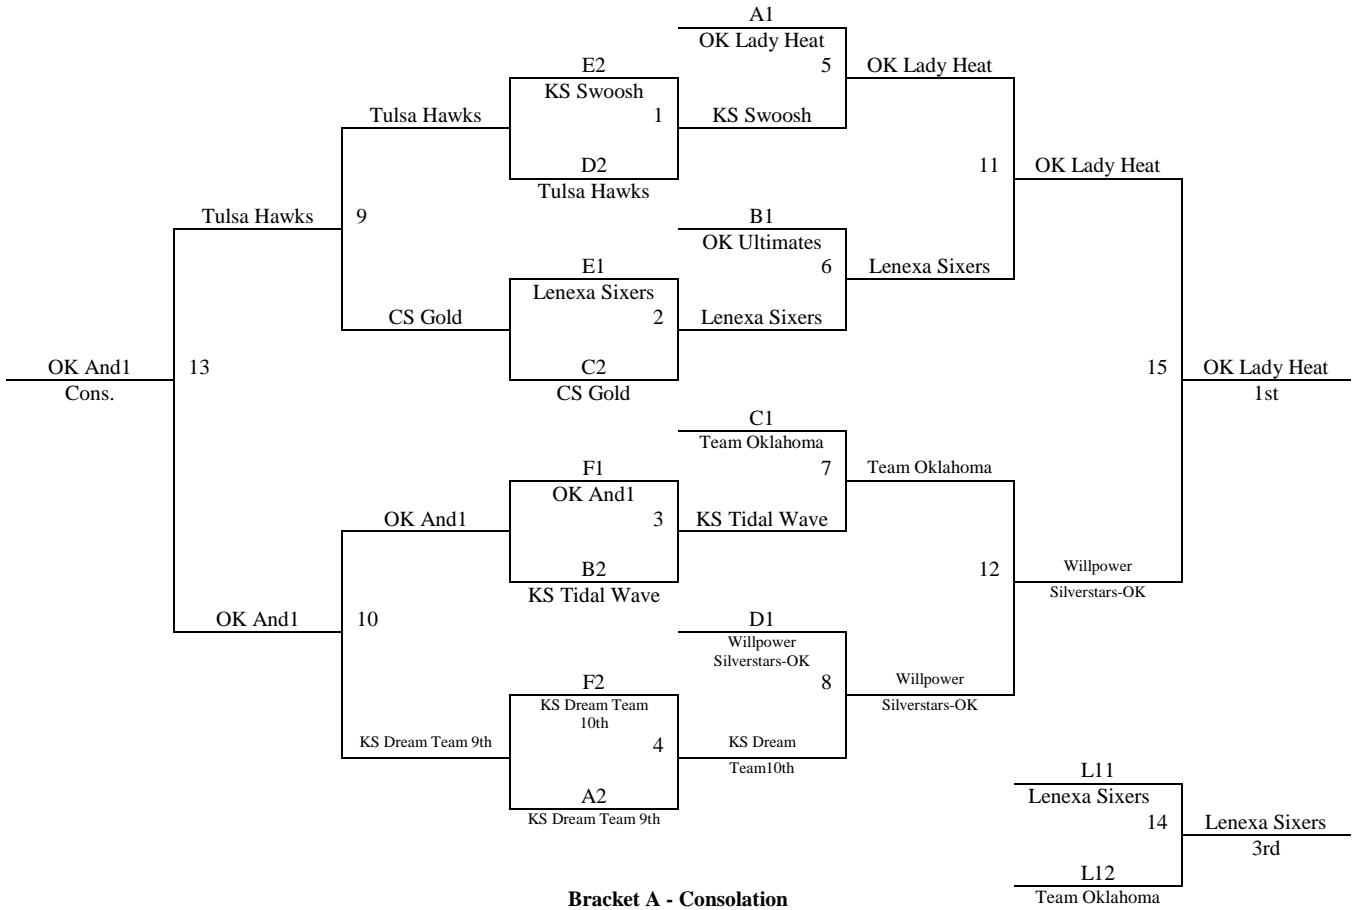

**2012 Summer Kickoff
June 8-10, 2012
9-10th Grade Girls
Bracket A**