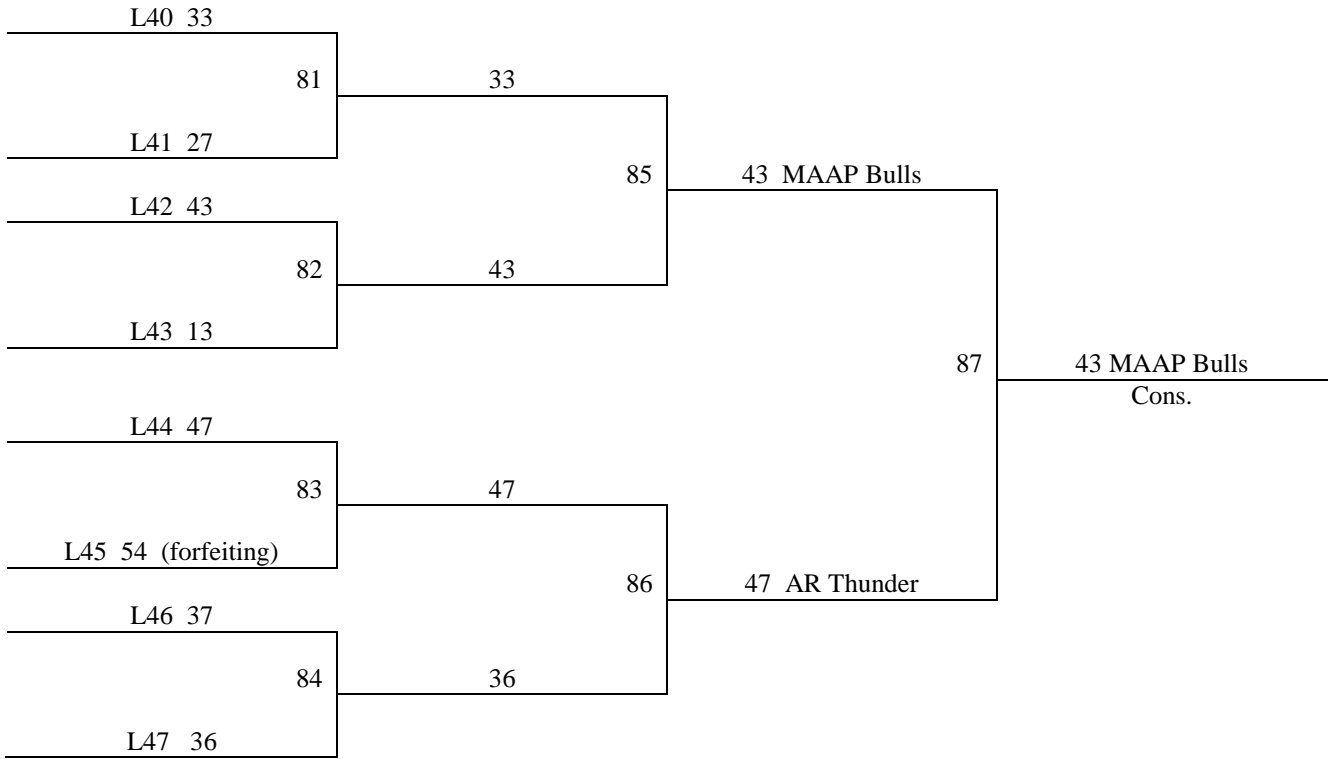

2012 Summer Kickoff
June 8-10, 2012
9th/10th Grade Boys
Bracket B - Consolation