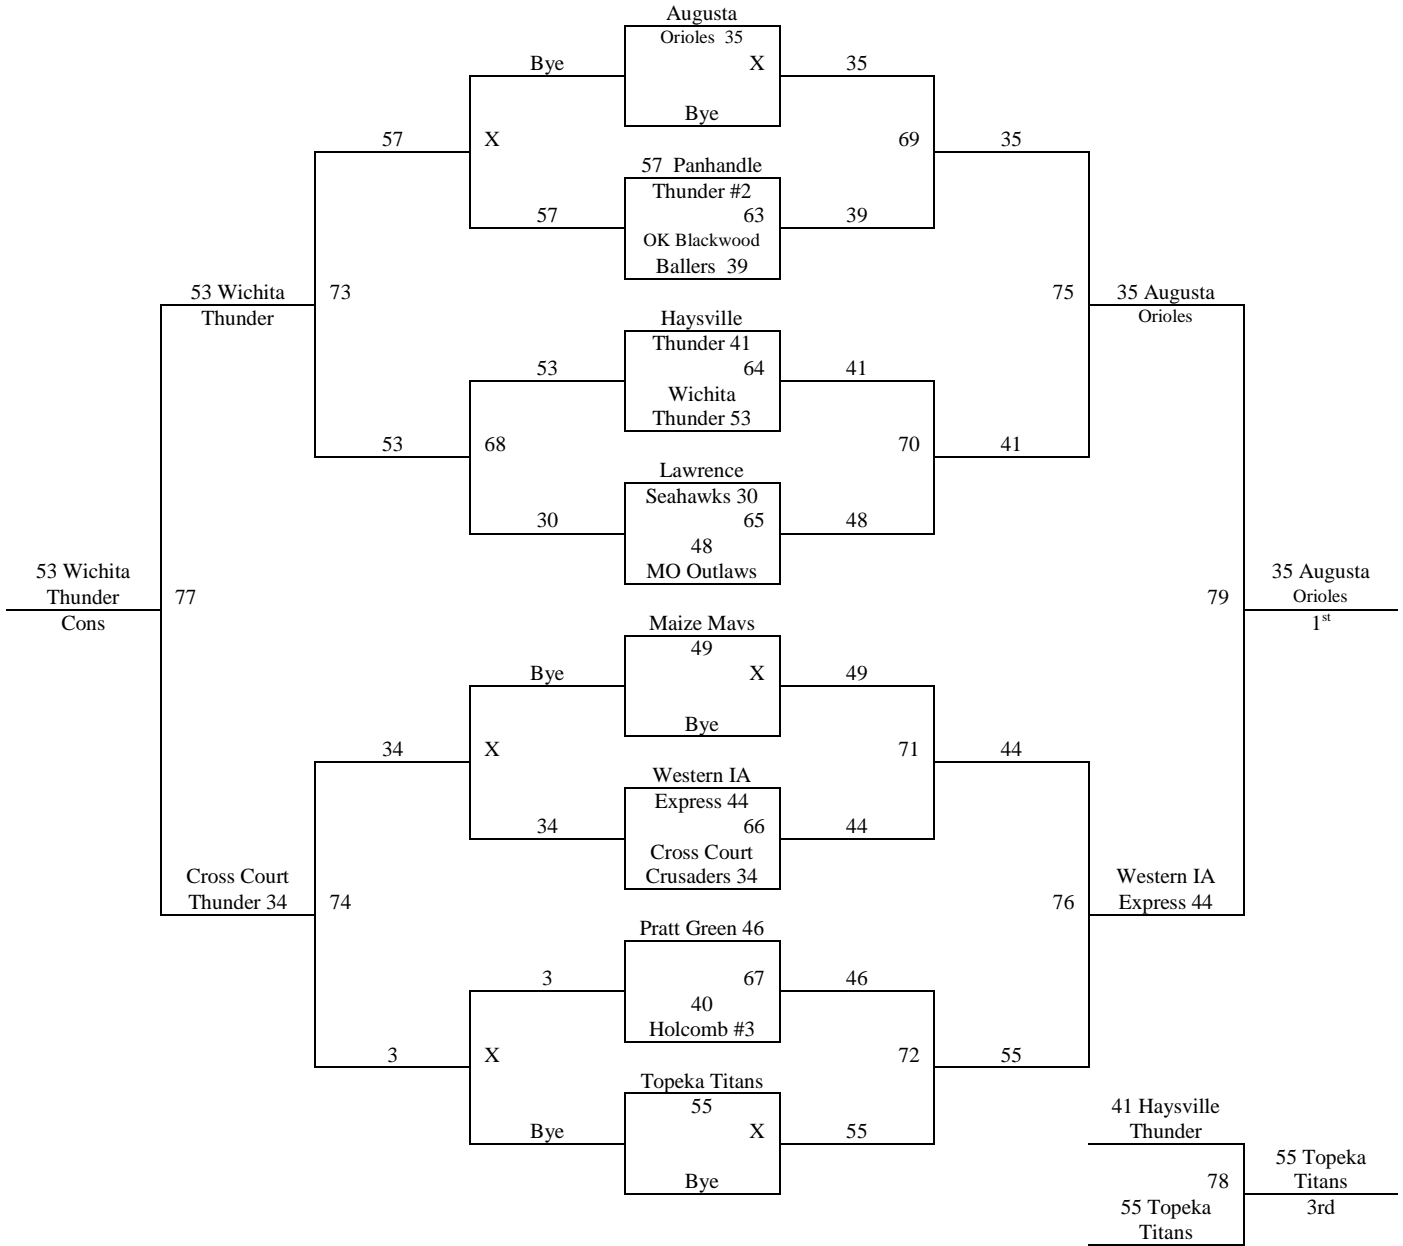

**2012 Summer Kickoff
June 8-10, 2012
9th/10th Grade Boys
Bracket C**