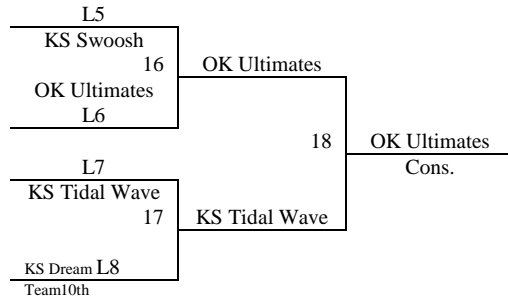

Bracket A - Consolation