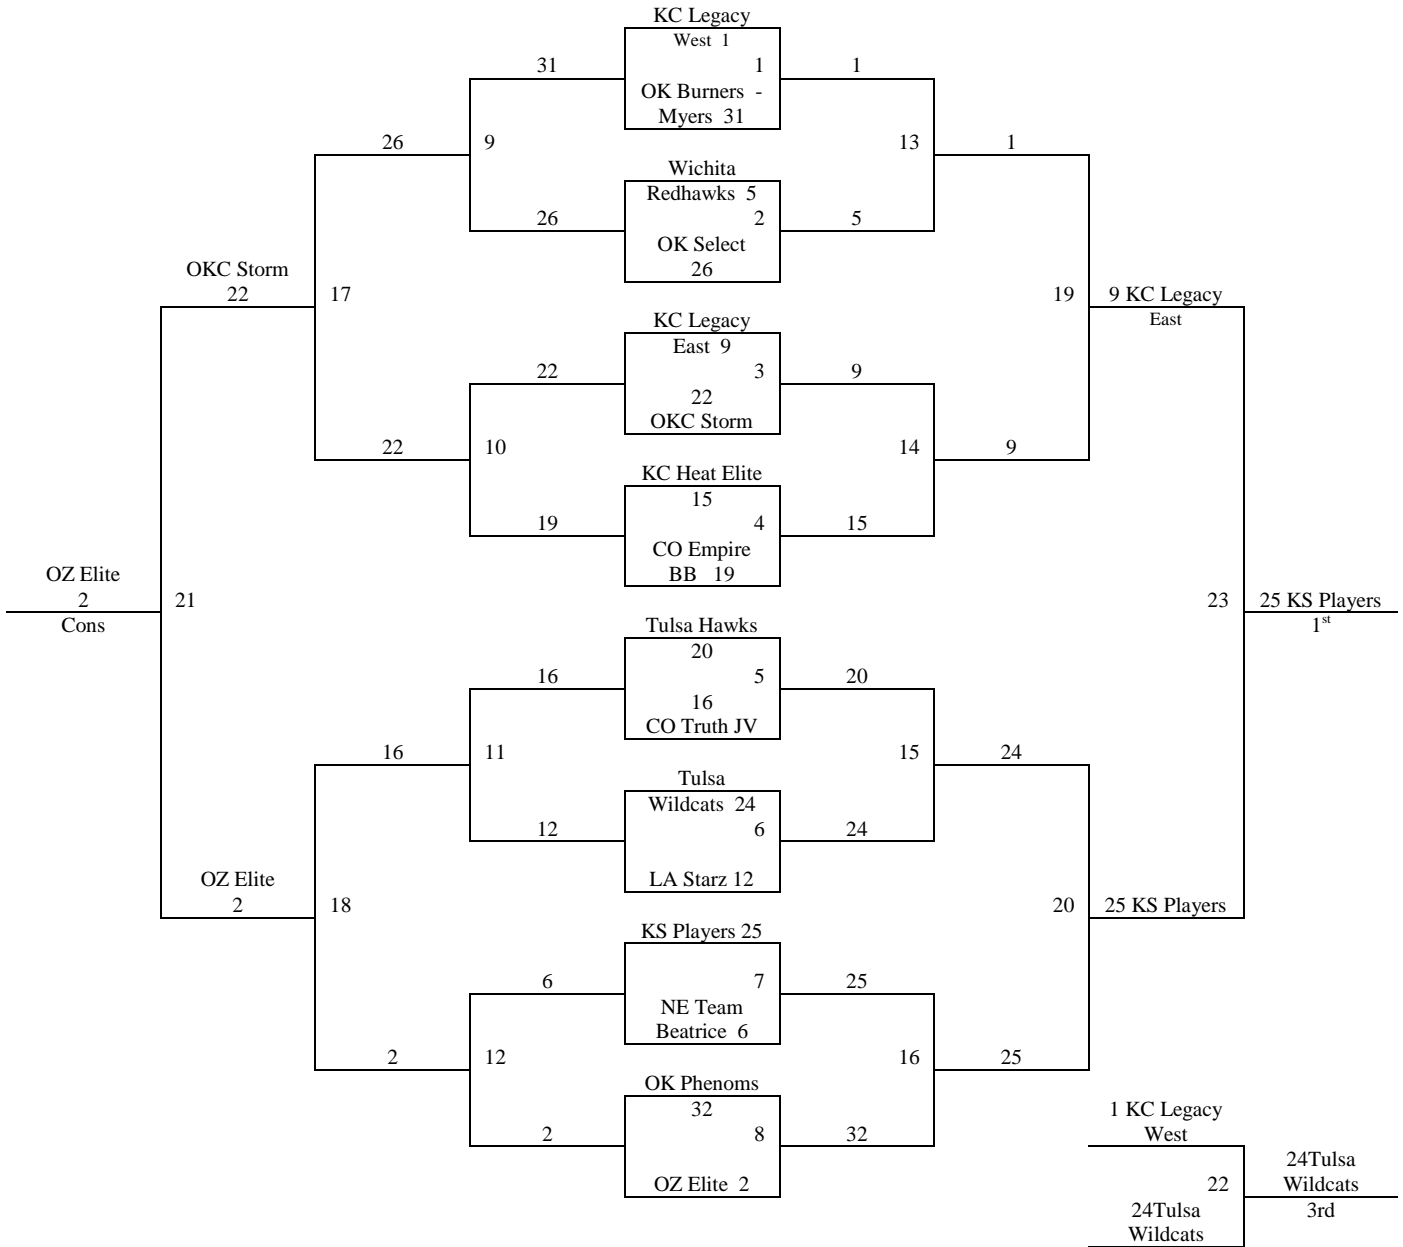

**2012 Summer Kickoff
June 8-10, 2012
9th/10th Grade Boys**

Bracket A