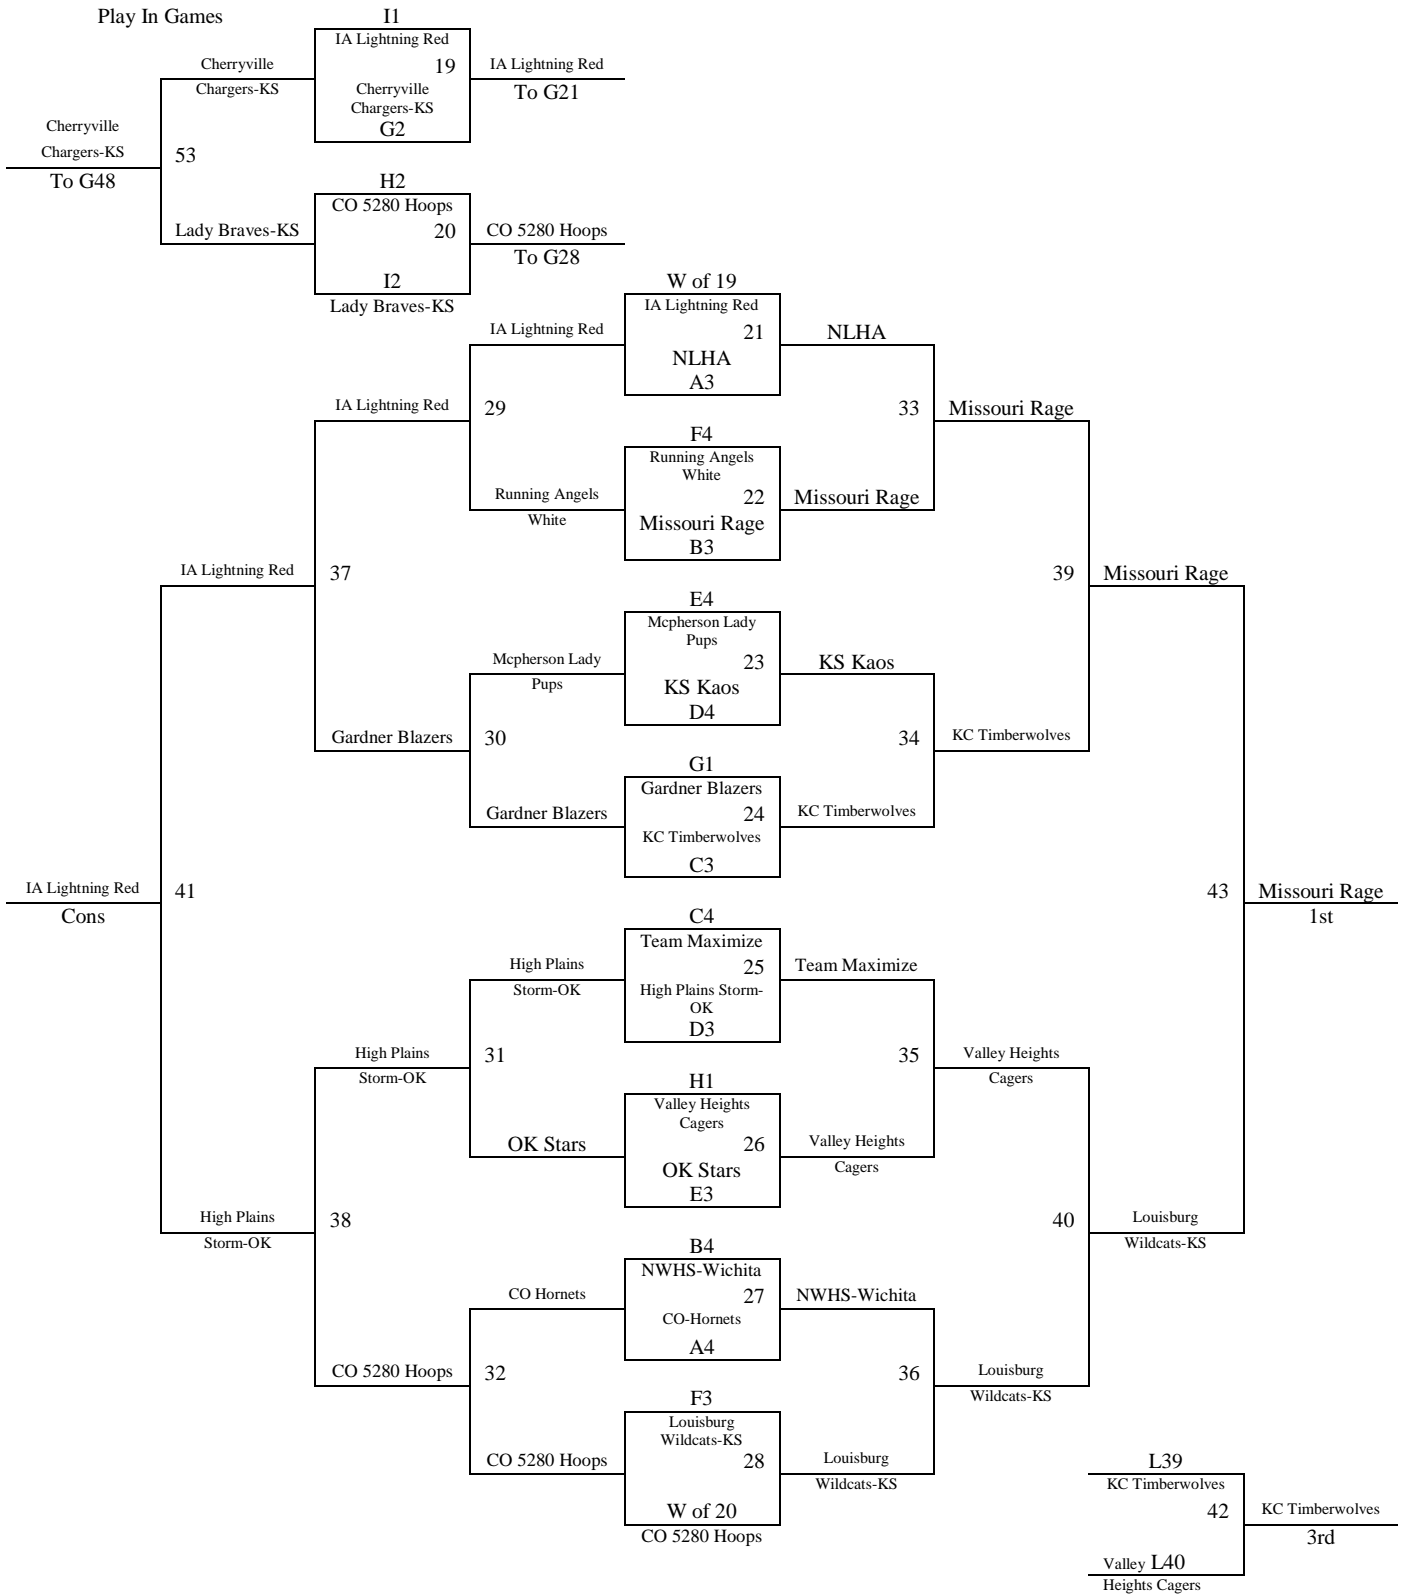

**2012 Summer Kickoff
June 8-10, 2012
9-10th Grade Girls
Bracket B**