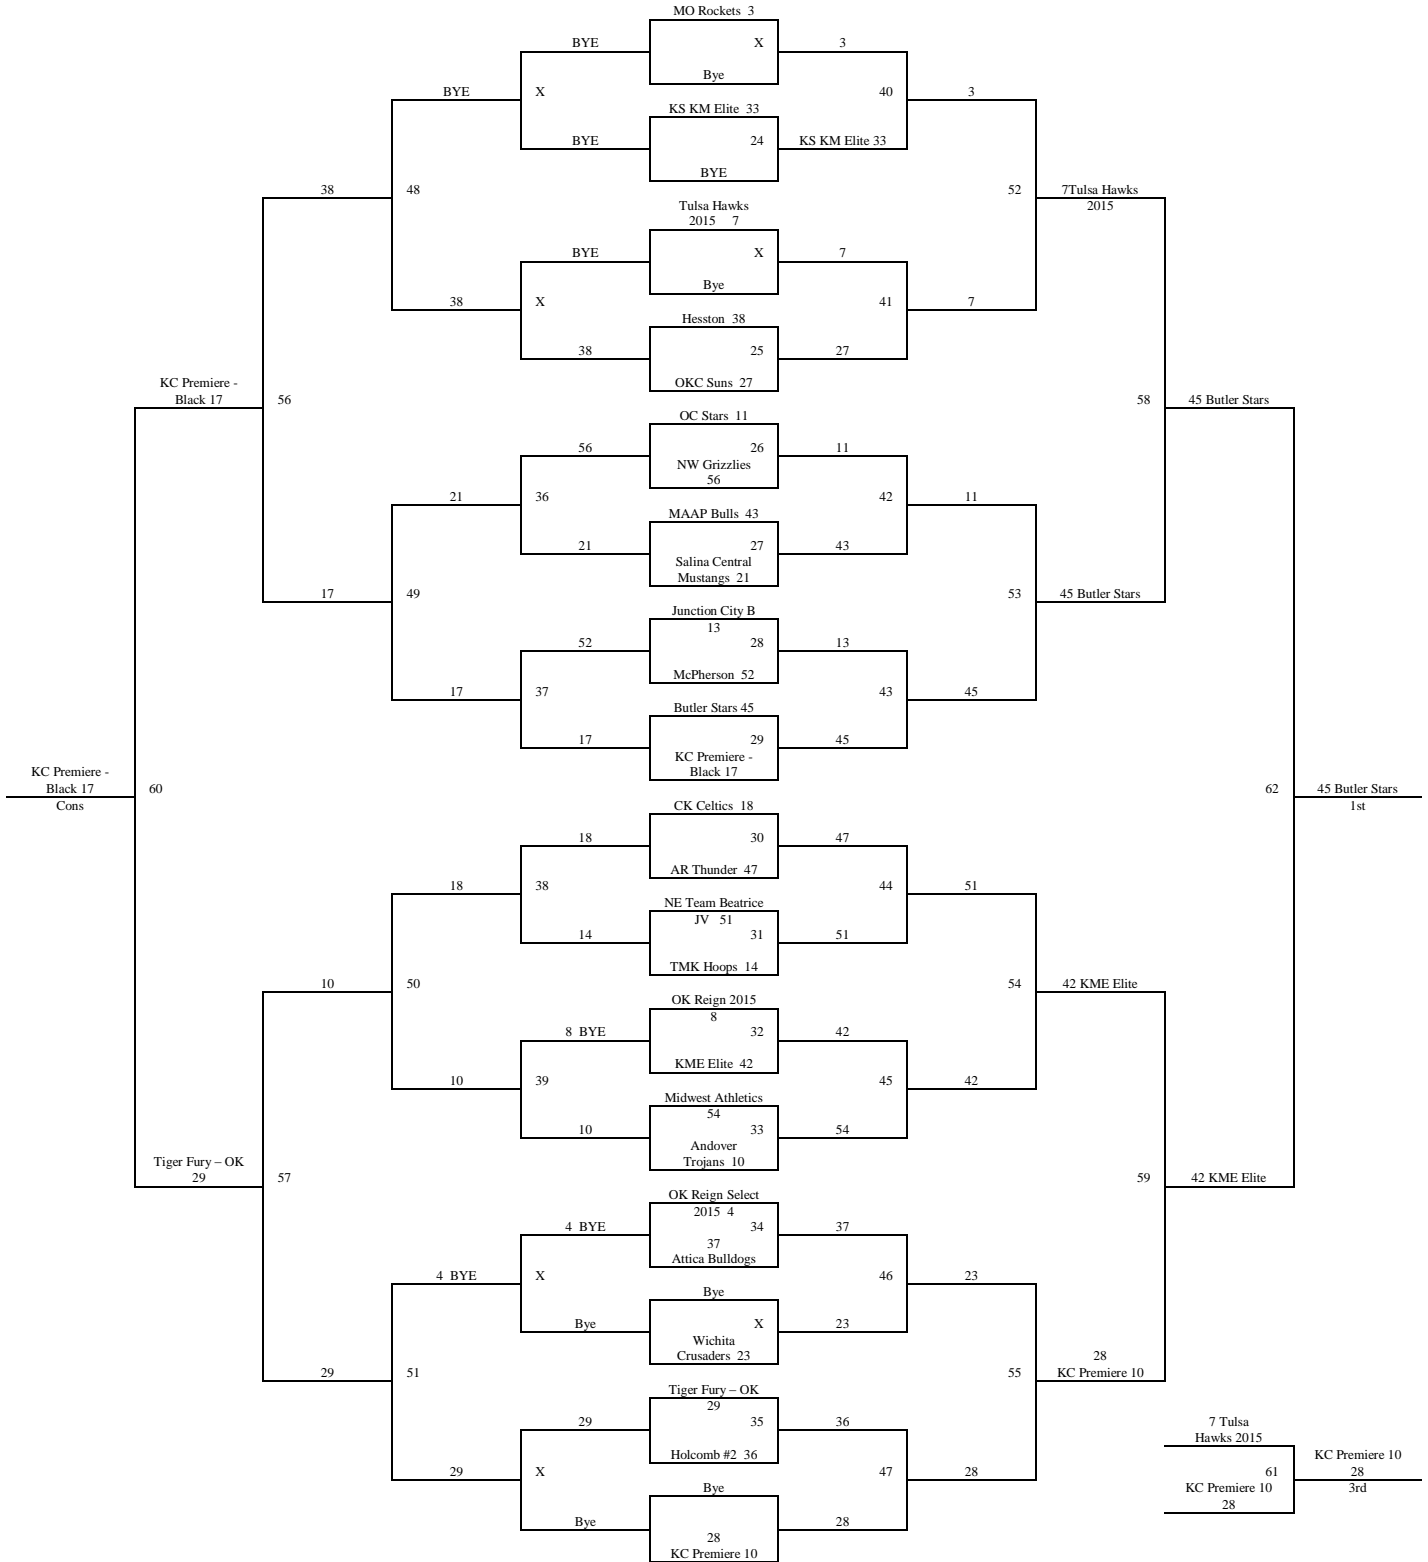

**2012 Summer Kickoff
June 8-10, 2012
9th/10th Grade Boys**

Bracket B