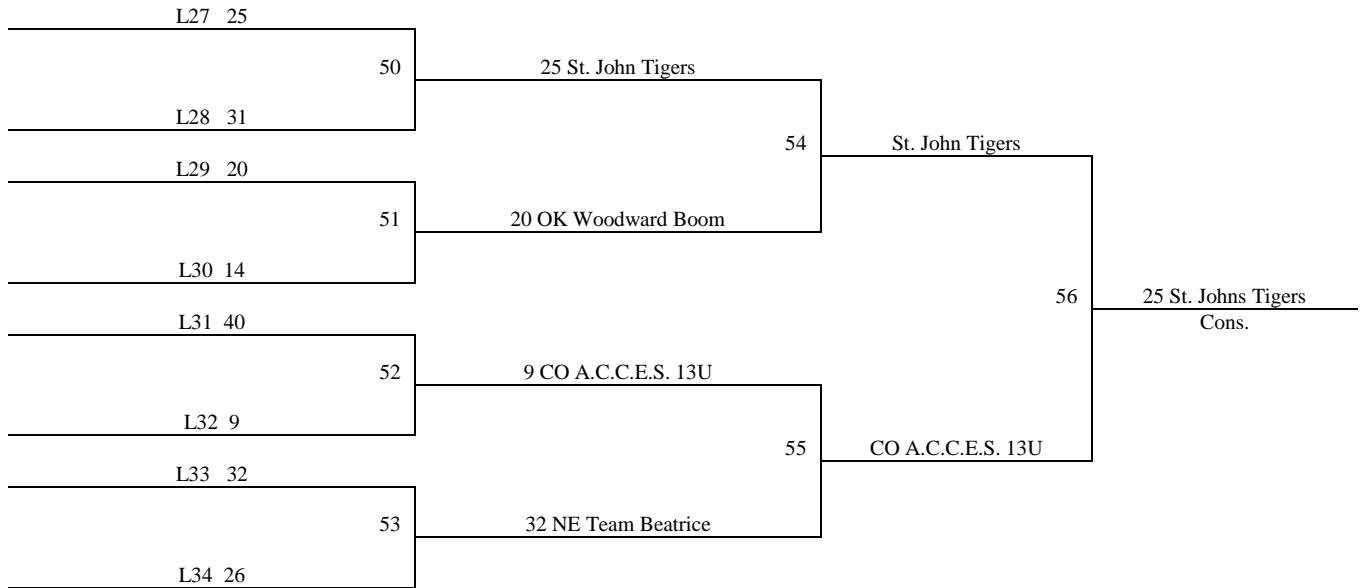

**2012 Summer Kickoff
June 8-10, 2012
7th Grade Boys**

Bracket A

Bracket A - Consolation

**2012 Summer Kickoff
June 8-10, 2012
7th Grade Boys
Bracket B**

2012 Summer Kickoff
June 8-10, 2012
7th Grade Boys
Bracket B - consolation