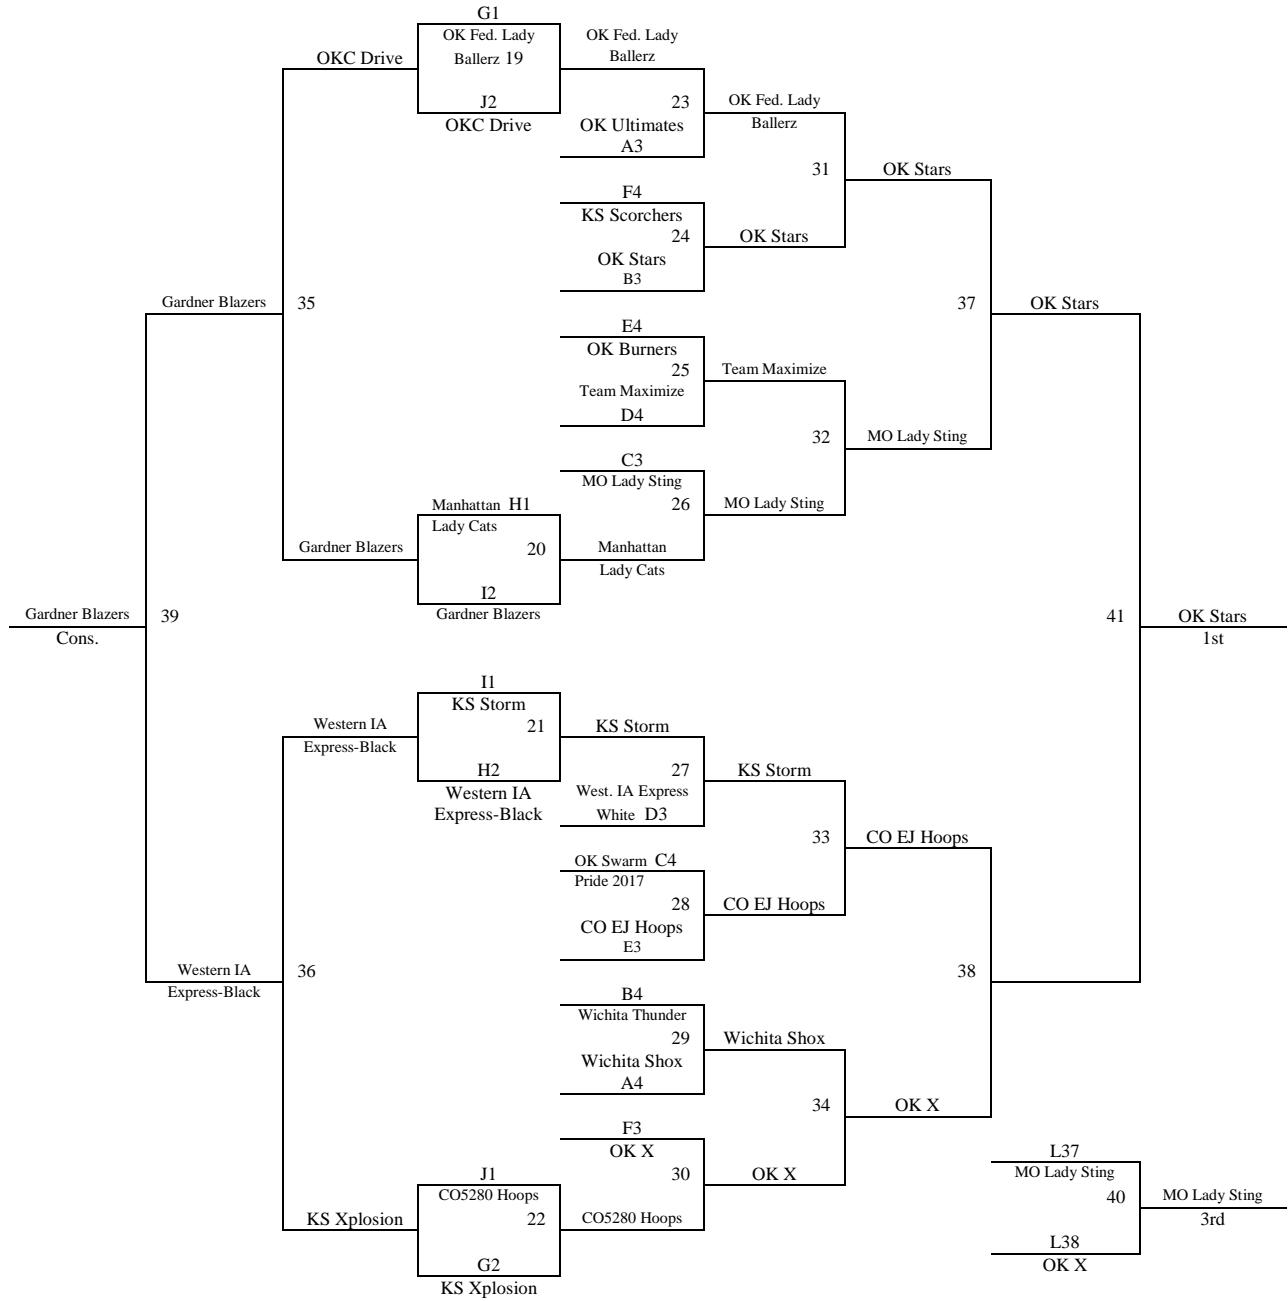

**2012 Summer Kickoff
June 8-10, 2012
7th Grade Girls
B Bracket**