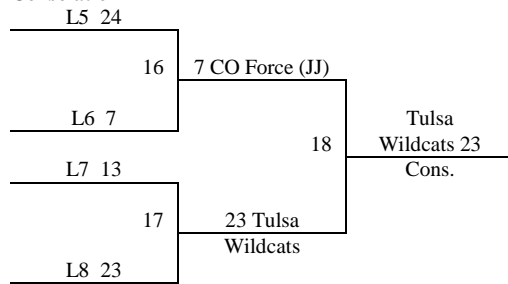

Bracket A - Consolation