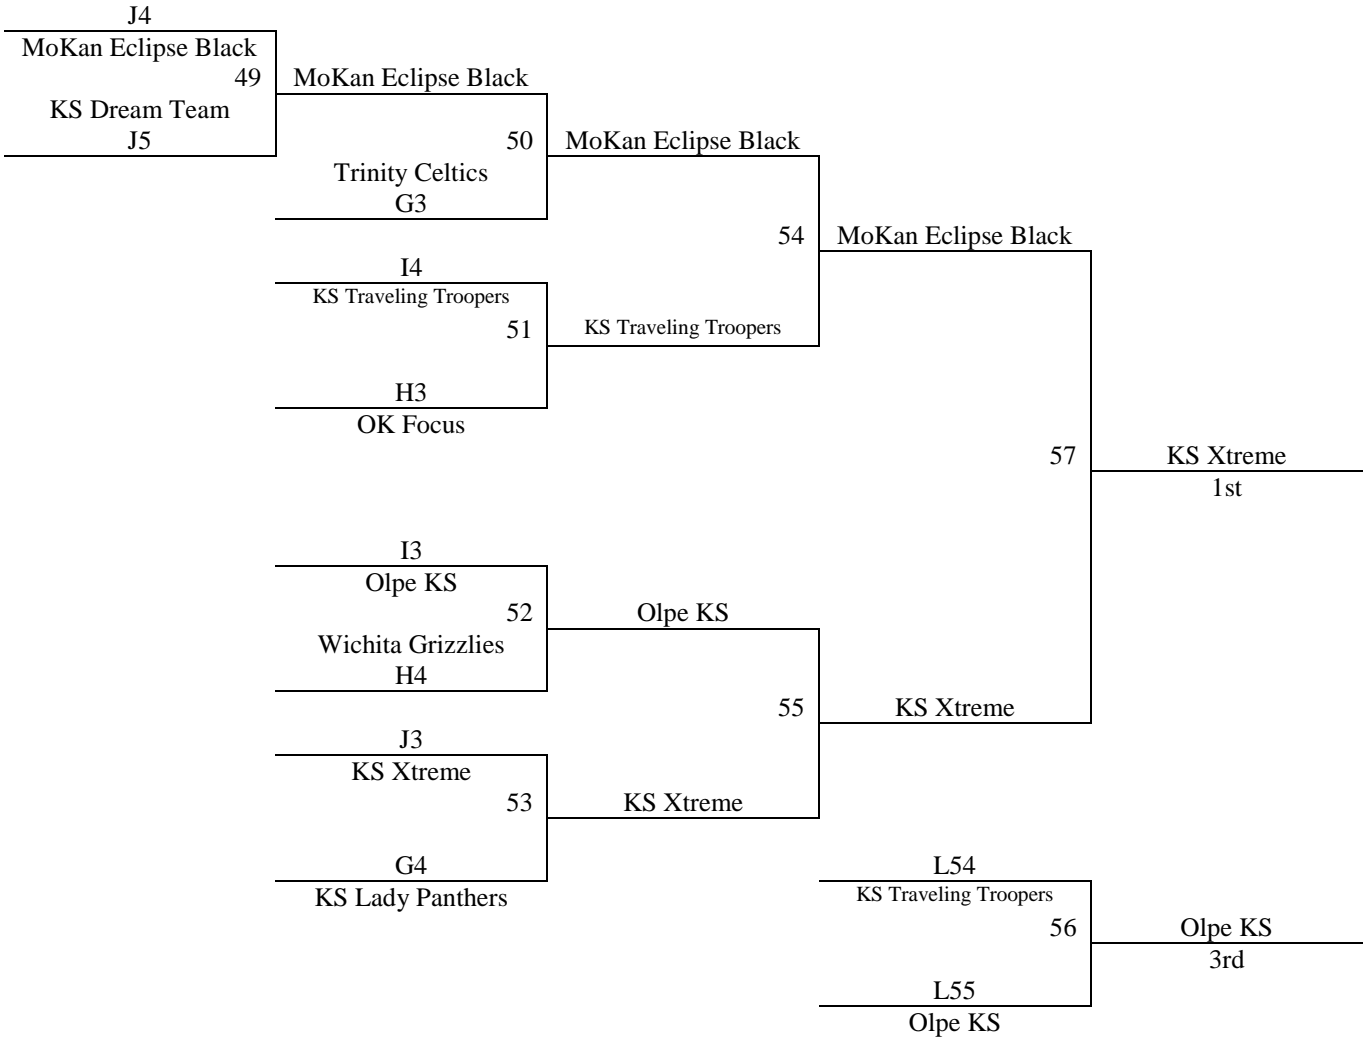

2012 Summer Kickoff
June 8-10, 2012
7th Grade Girls
C Bracket