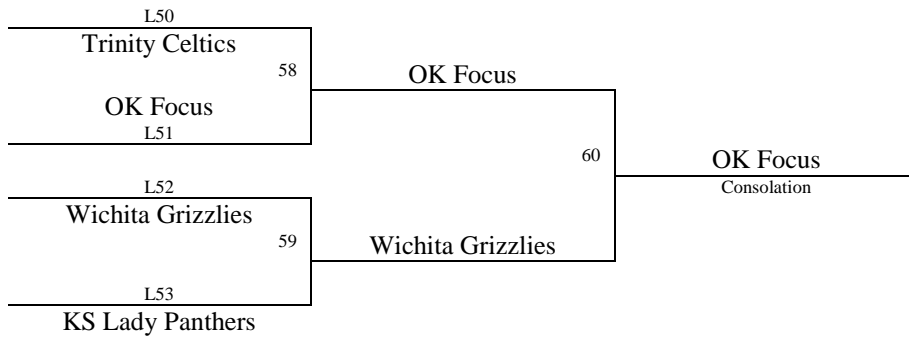

Bracket C – Consolation