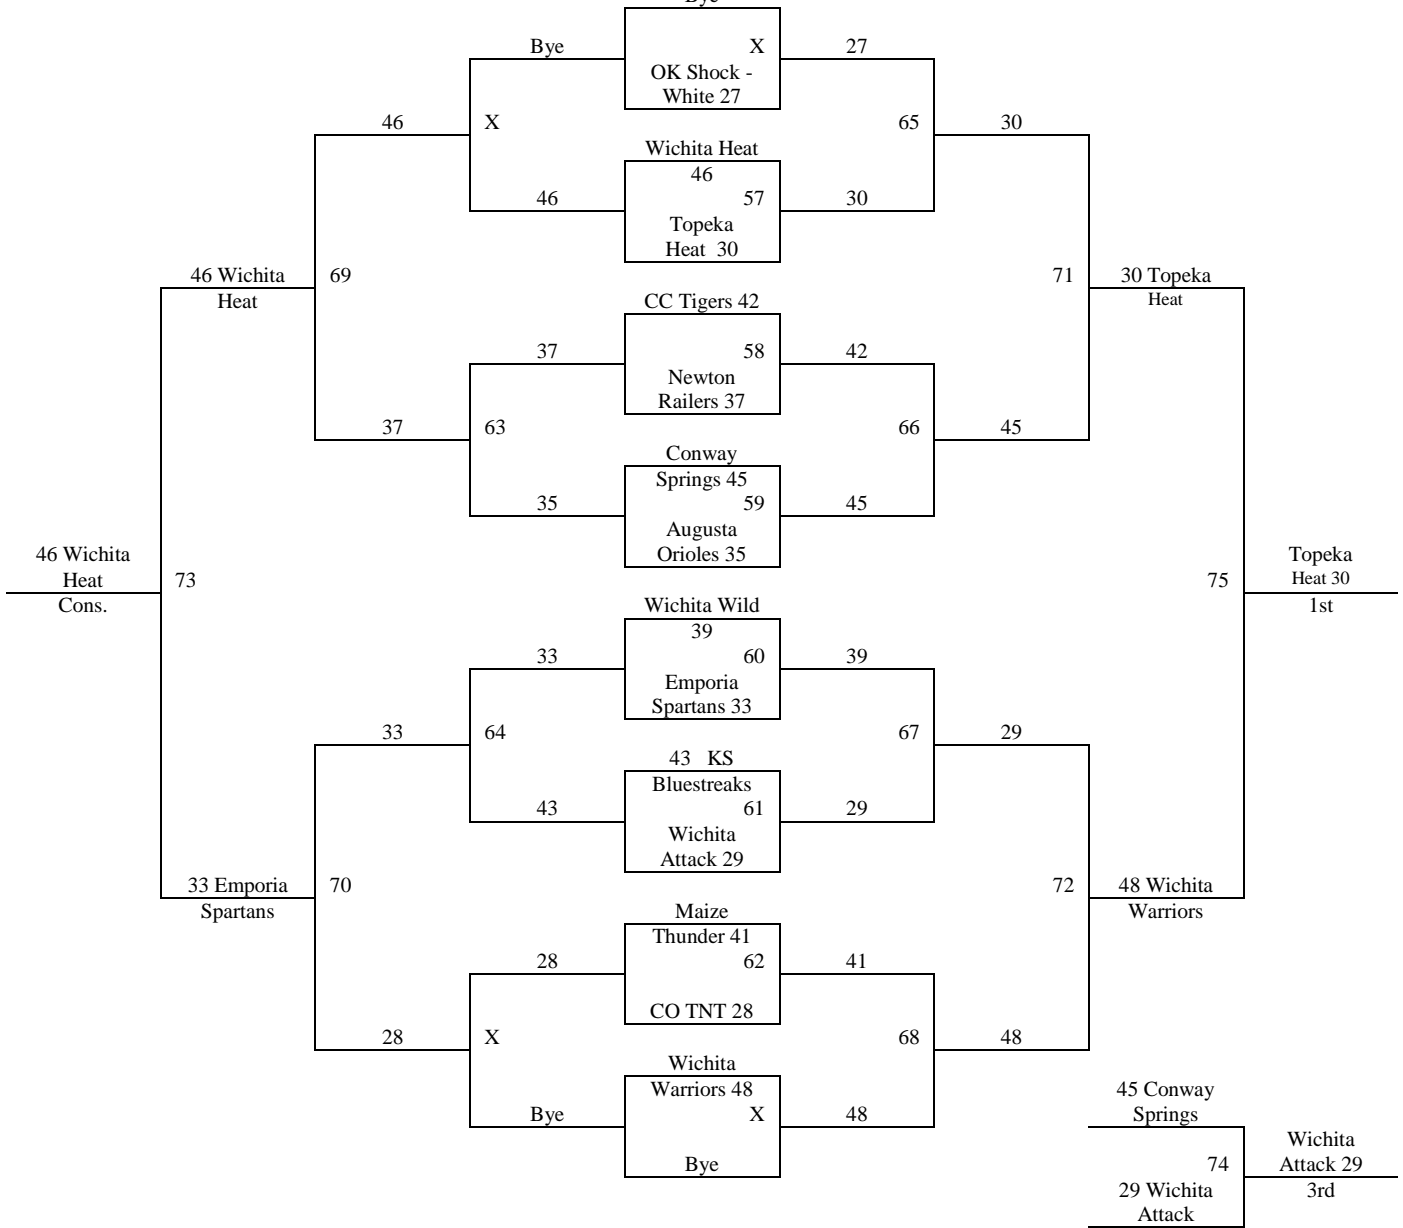

**2012 Summer Kickoff
June 8-10, 2012
7th Grade Boys
Bracket C
Bye**