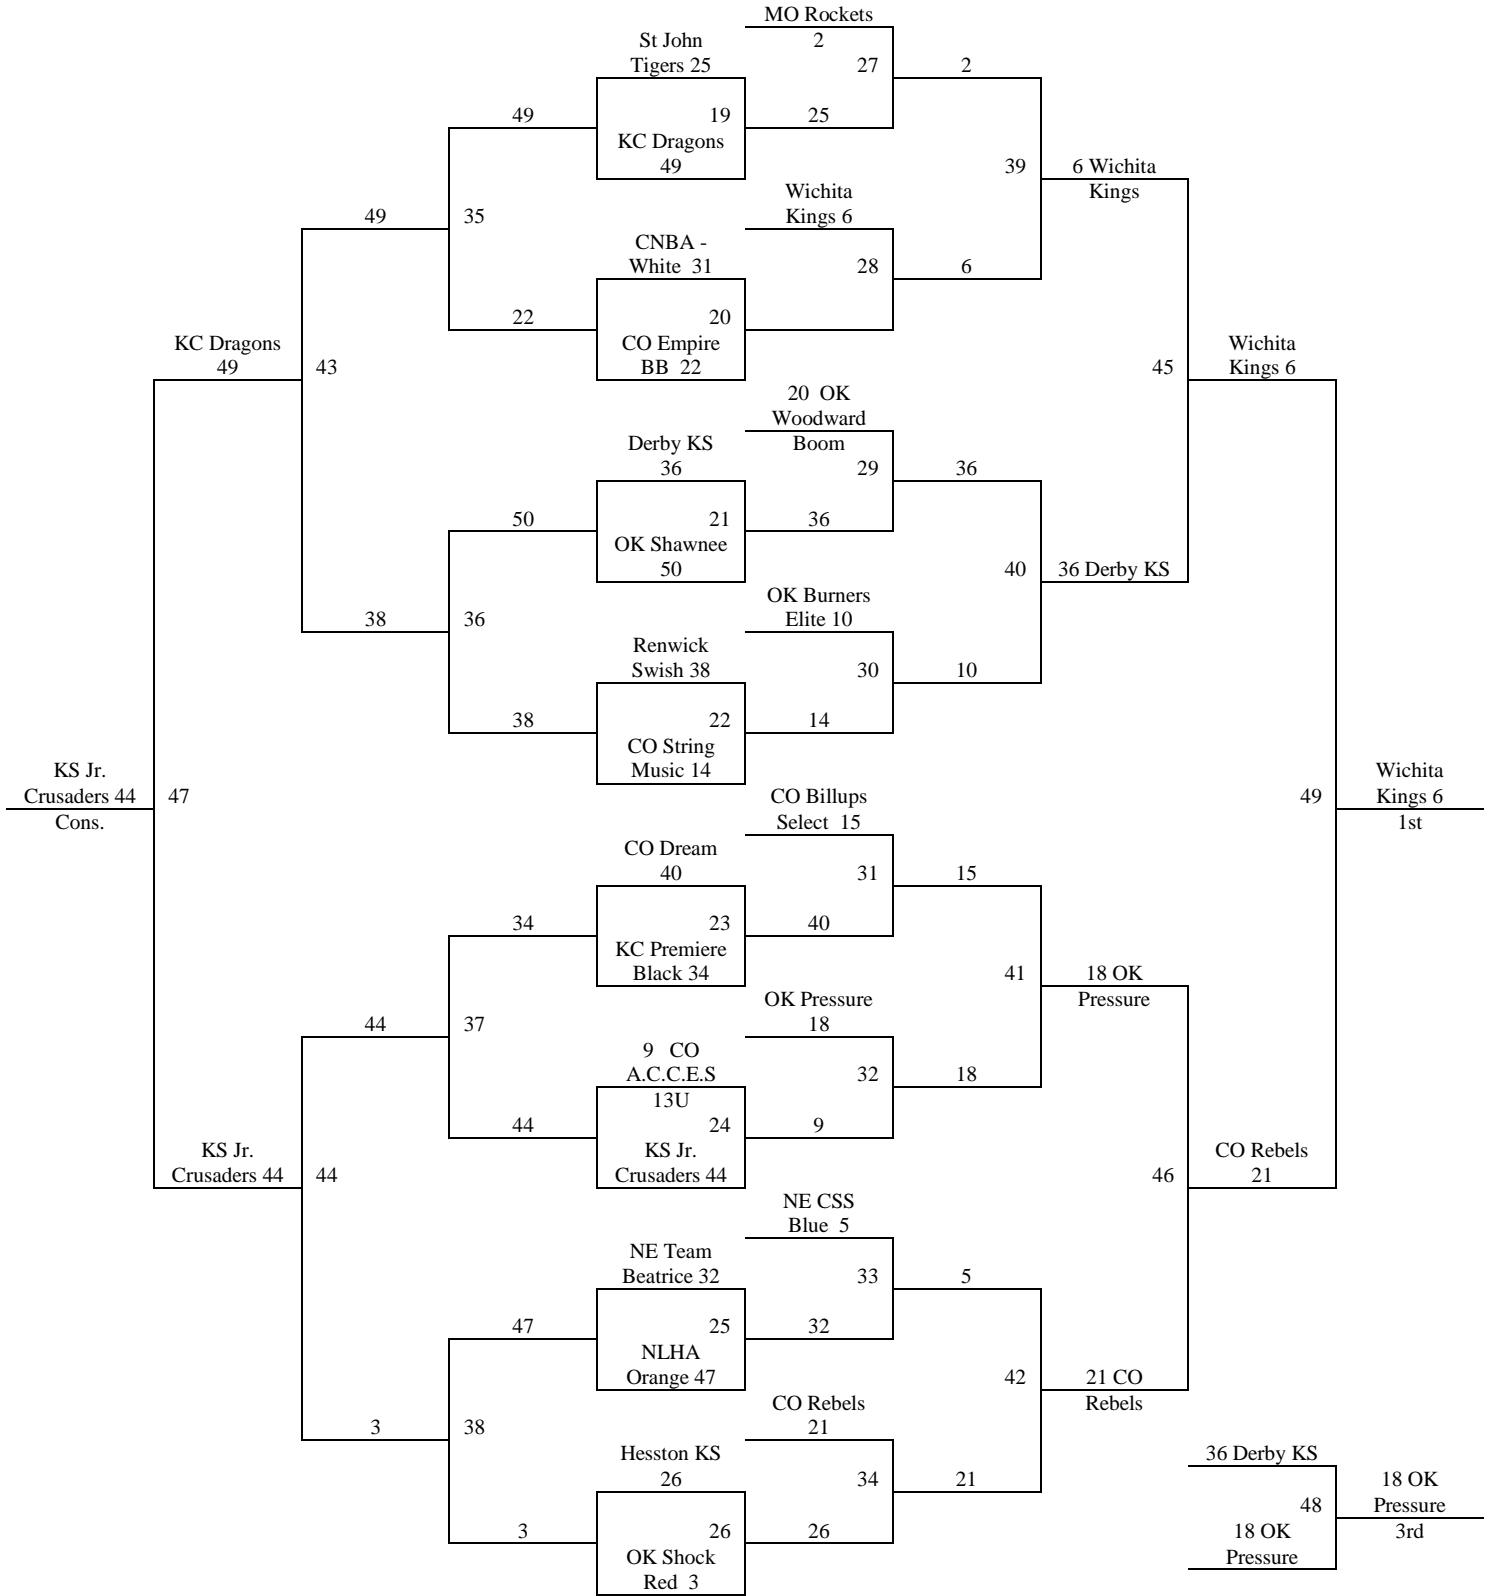

**2012 Summer Kickoff
June 8-10, 2012
7th Grade Boys**

Bracket A

Bracket A - Consolation

**2012 Summer Kickoff
June 8-10, 2012
7th Grade Boys
Bracket B**

2012 Summer Kickoff
June 8-10, 2012
7th Grade Boys
Bracket B - consolation