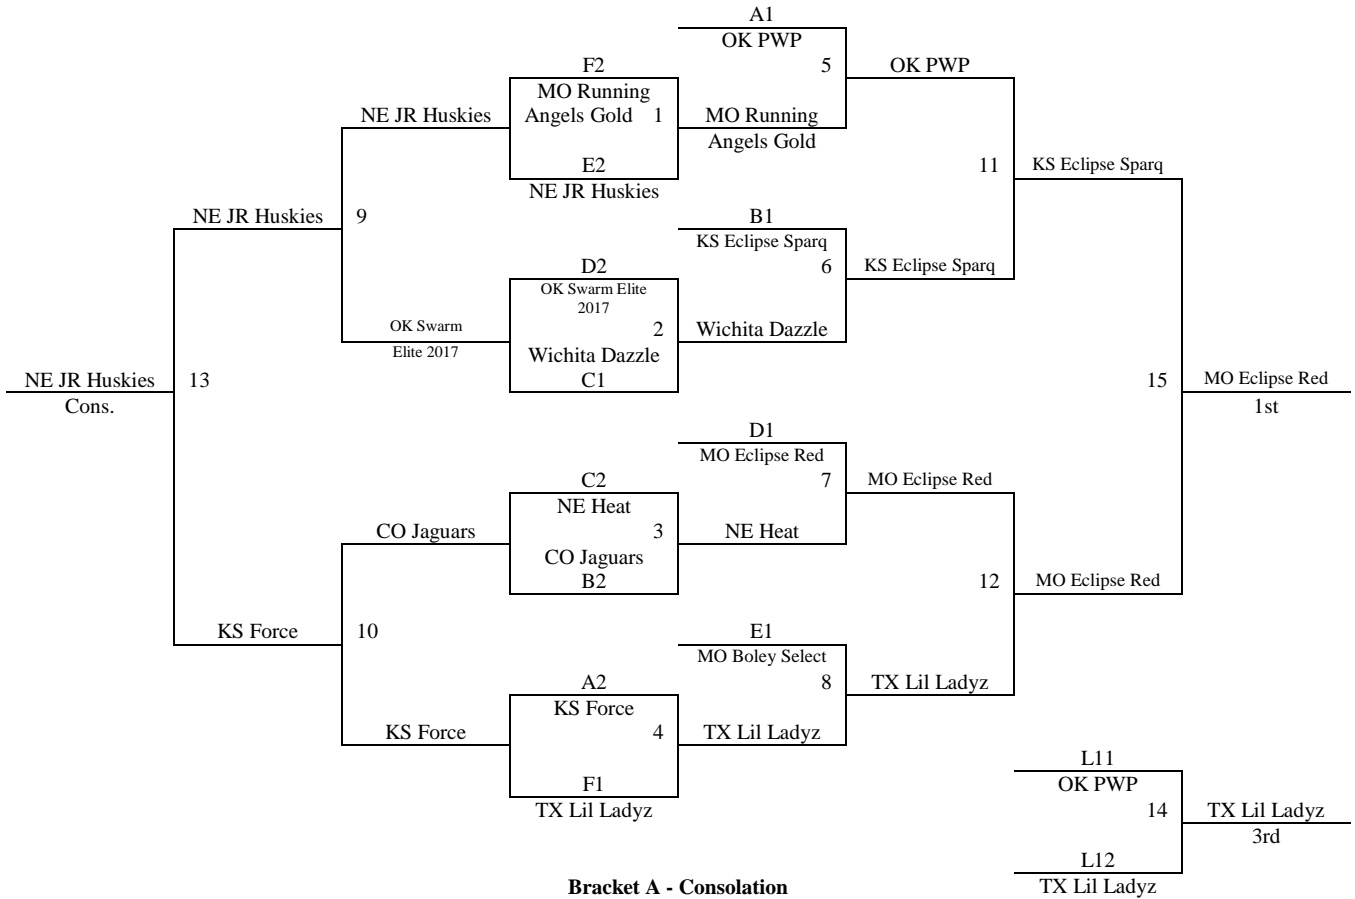

**2012 Summer Kickoff
June 8-10, 2012
7th Grade Girls
A Bracket**