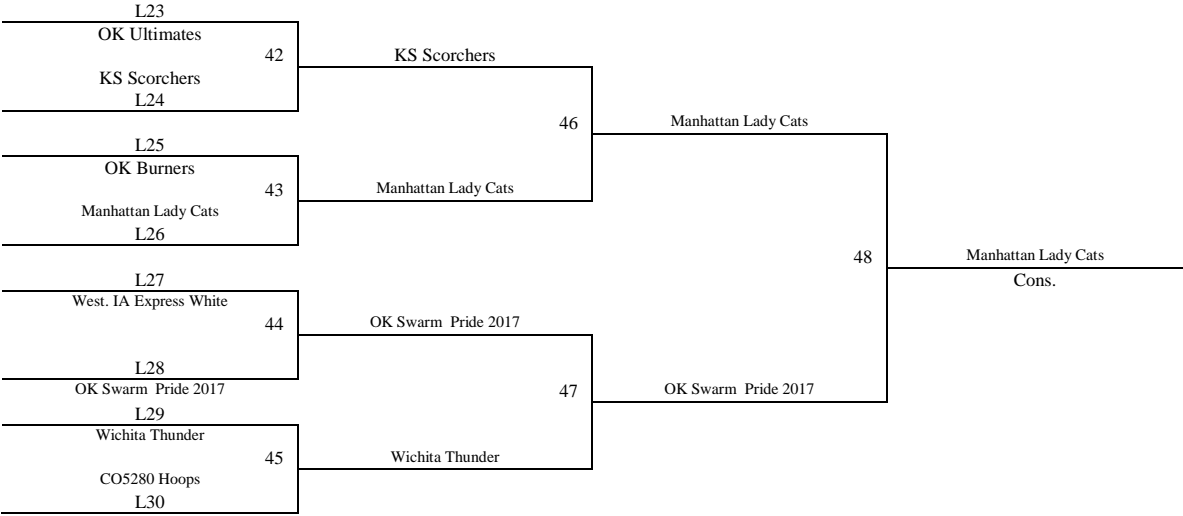

**2012 Summer Kickoff
June 8-10, 2012
7th Grade Girls
B Bracket – Consolation**