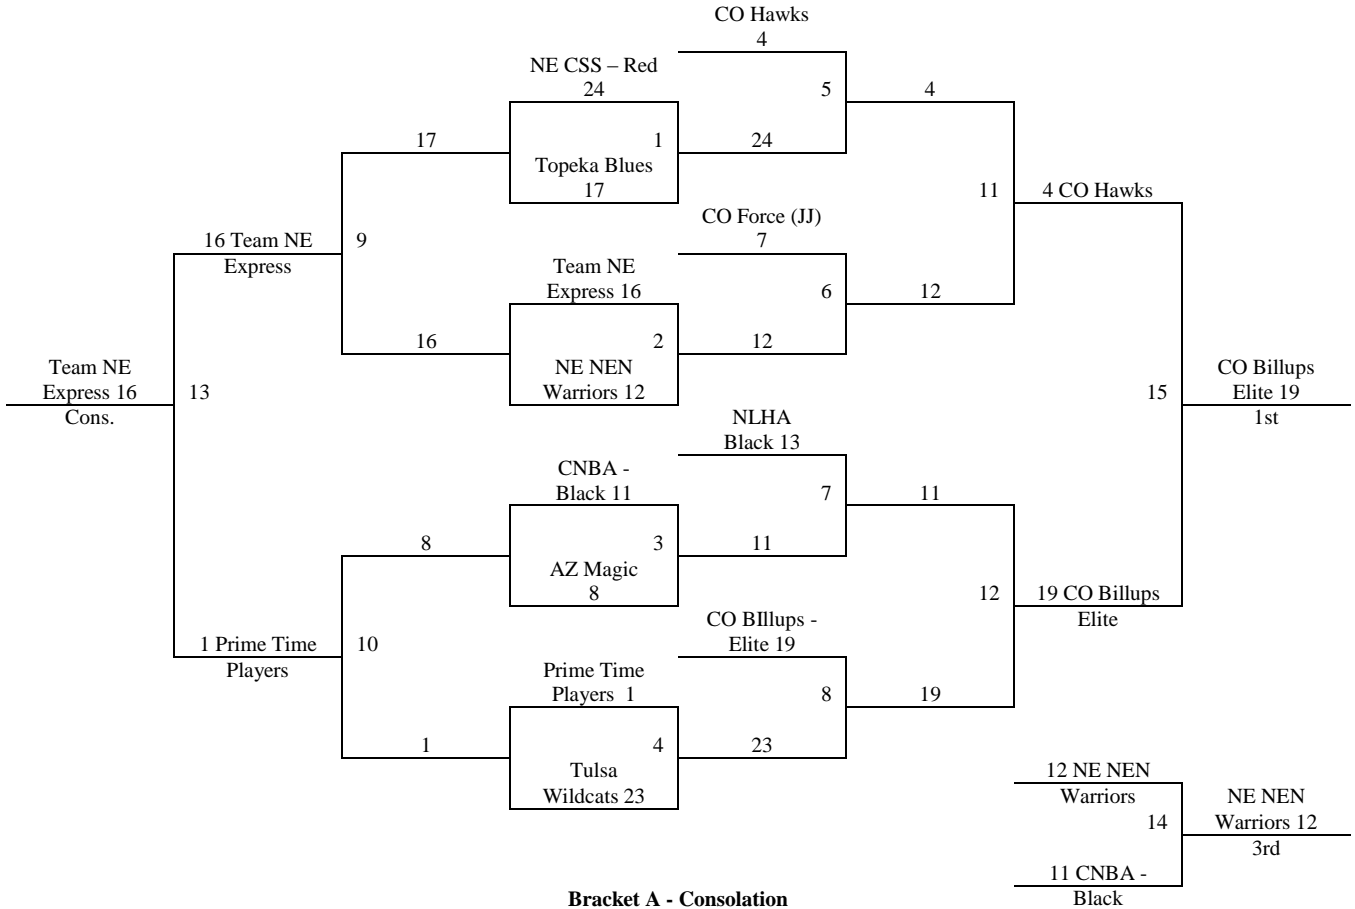

**2012 Summer Kickoff
June 8-10, 2012
7th Grade Boys**

Bracket A