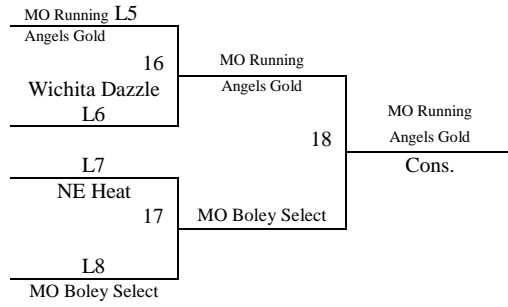

Bracket A - Consolation