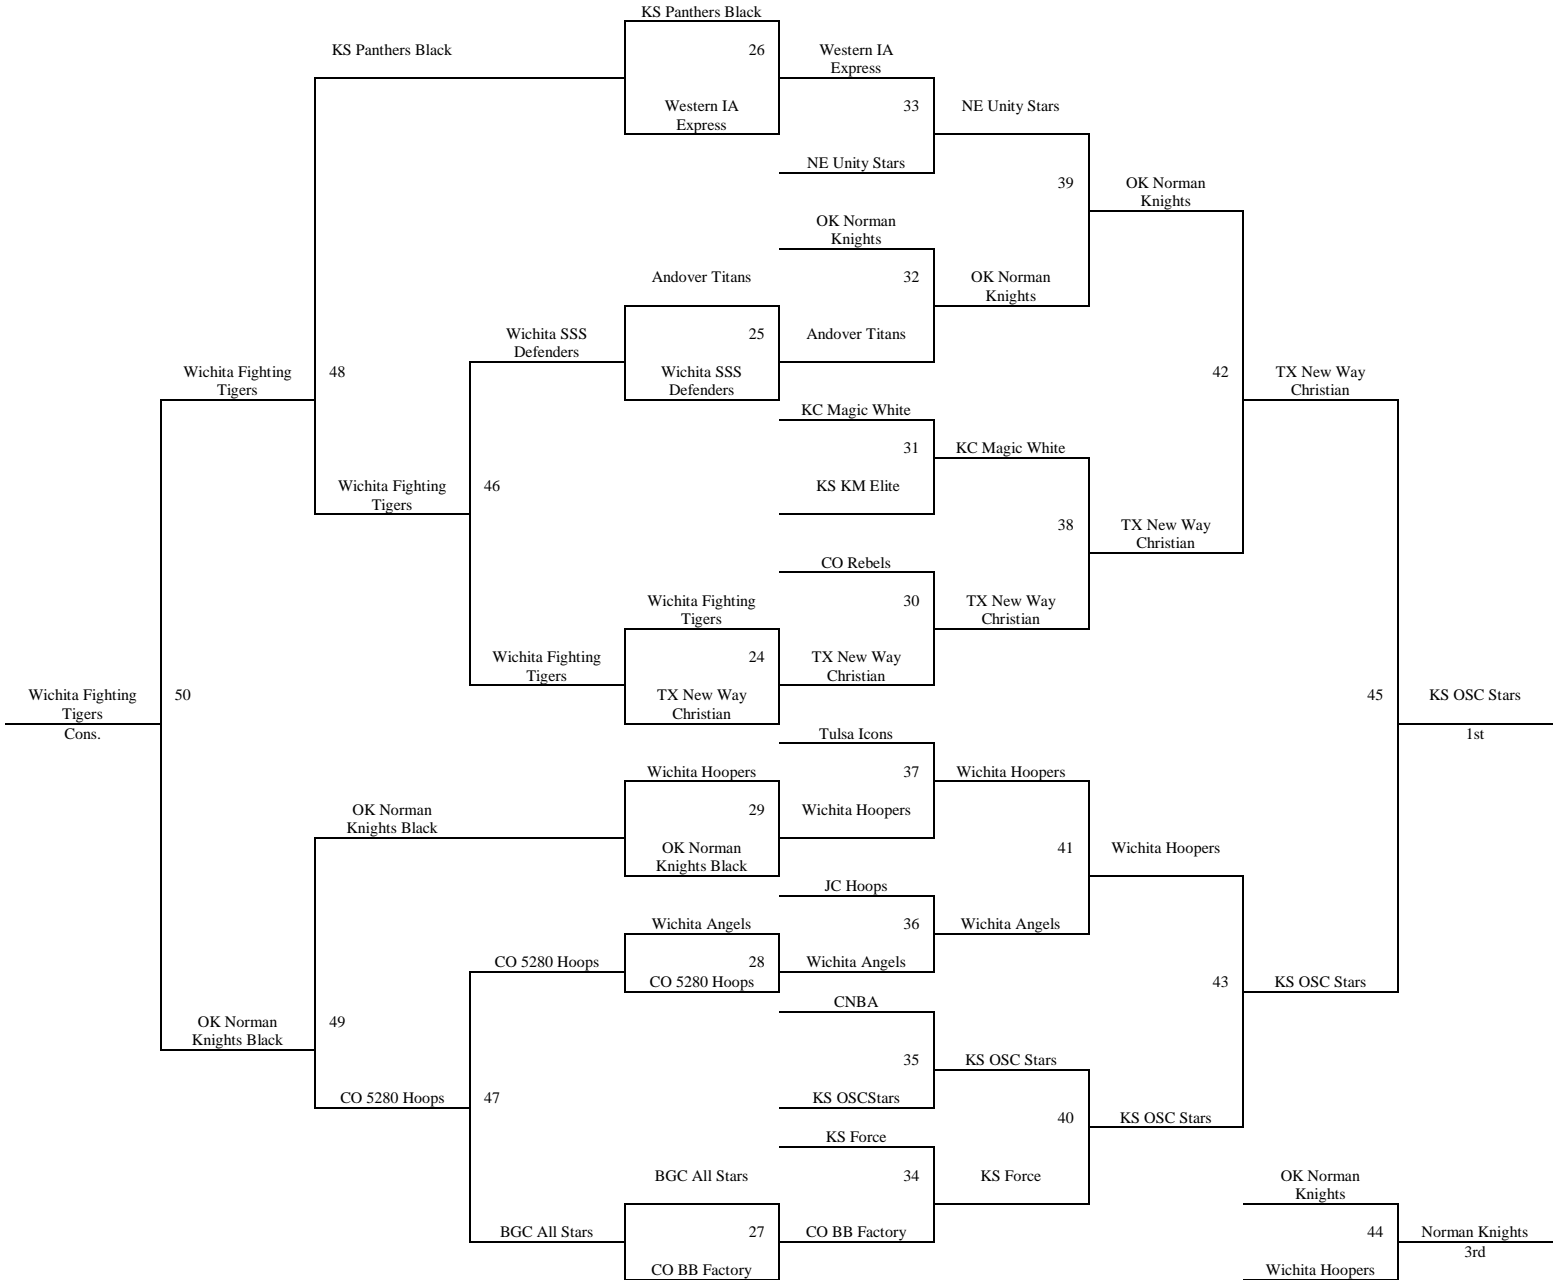

**2012 Summer Kickoff
June 8-10, 2012
6th Grade Boys
Bracket B**