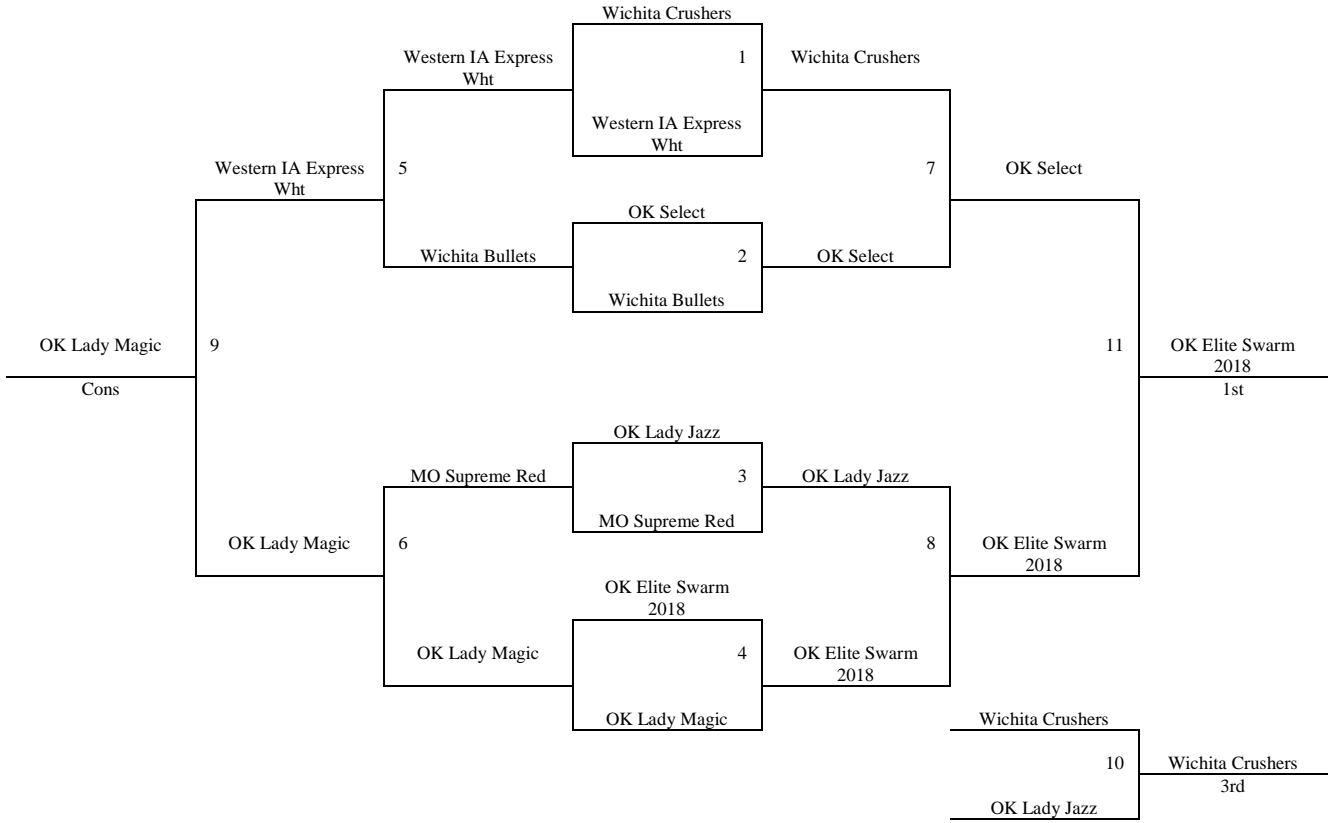

2012 Summer Kickoff
June 8-10, 2012
6th Grade Girls

Bracket A