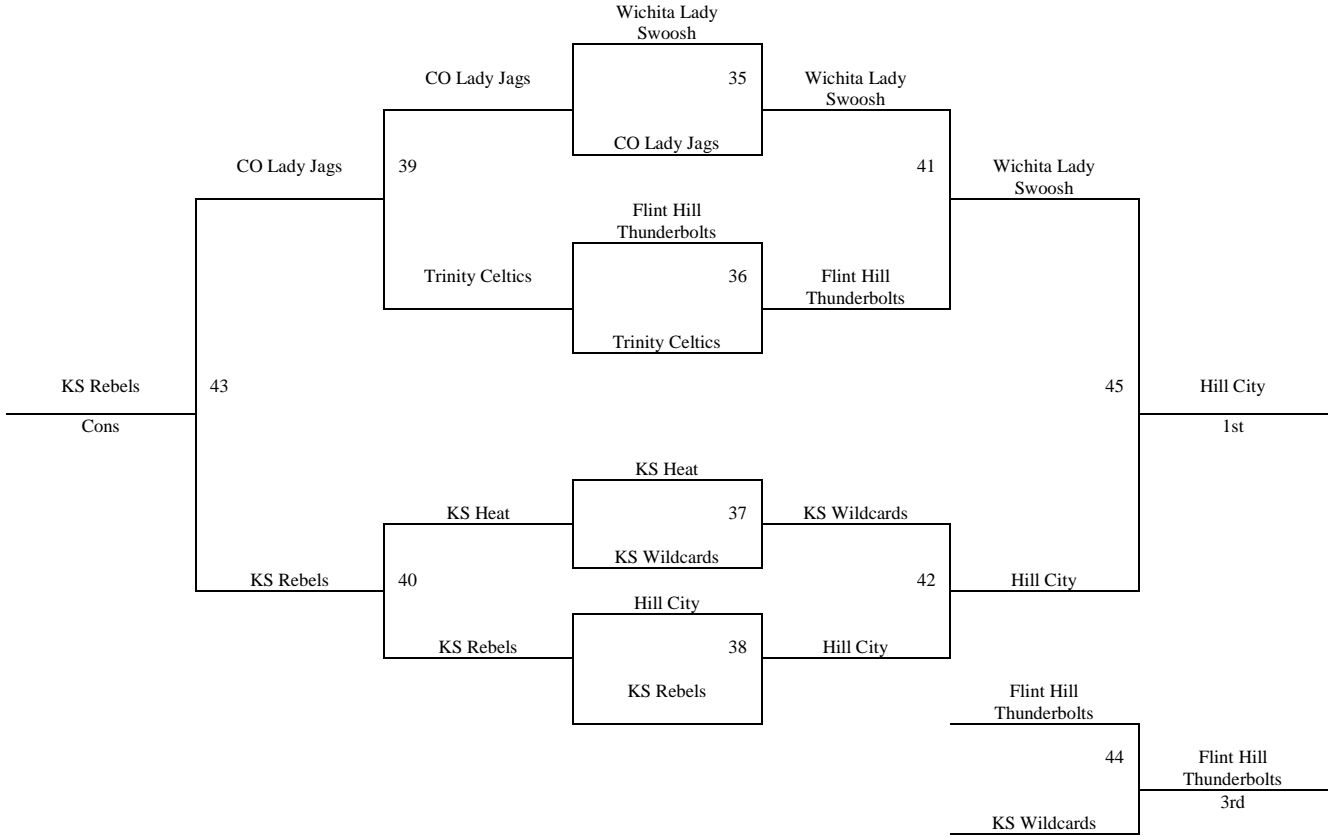

**2012 Summer Kickoff
June 8-10, 2012
6th Grade Girls**

Bracket C