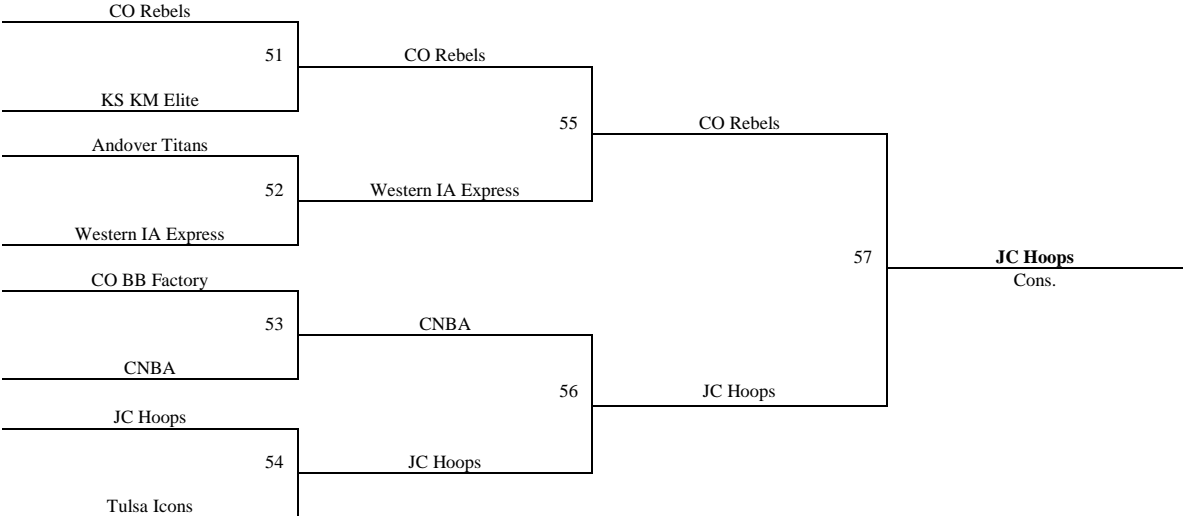

**2012 Summer Kickoff
June 8-10, 2012
6th Grade Boys
Bracket B – Consolation**