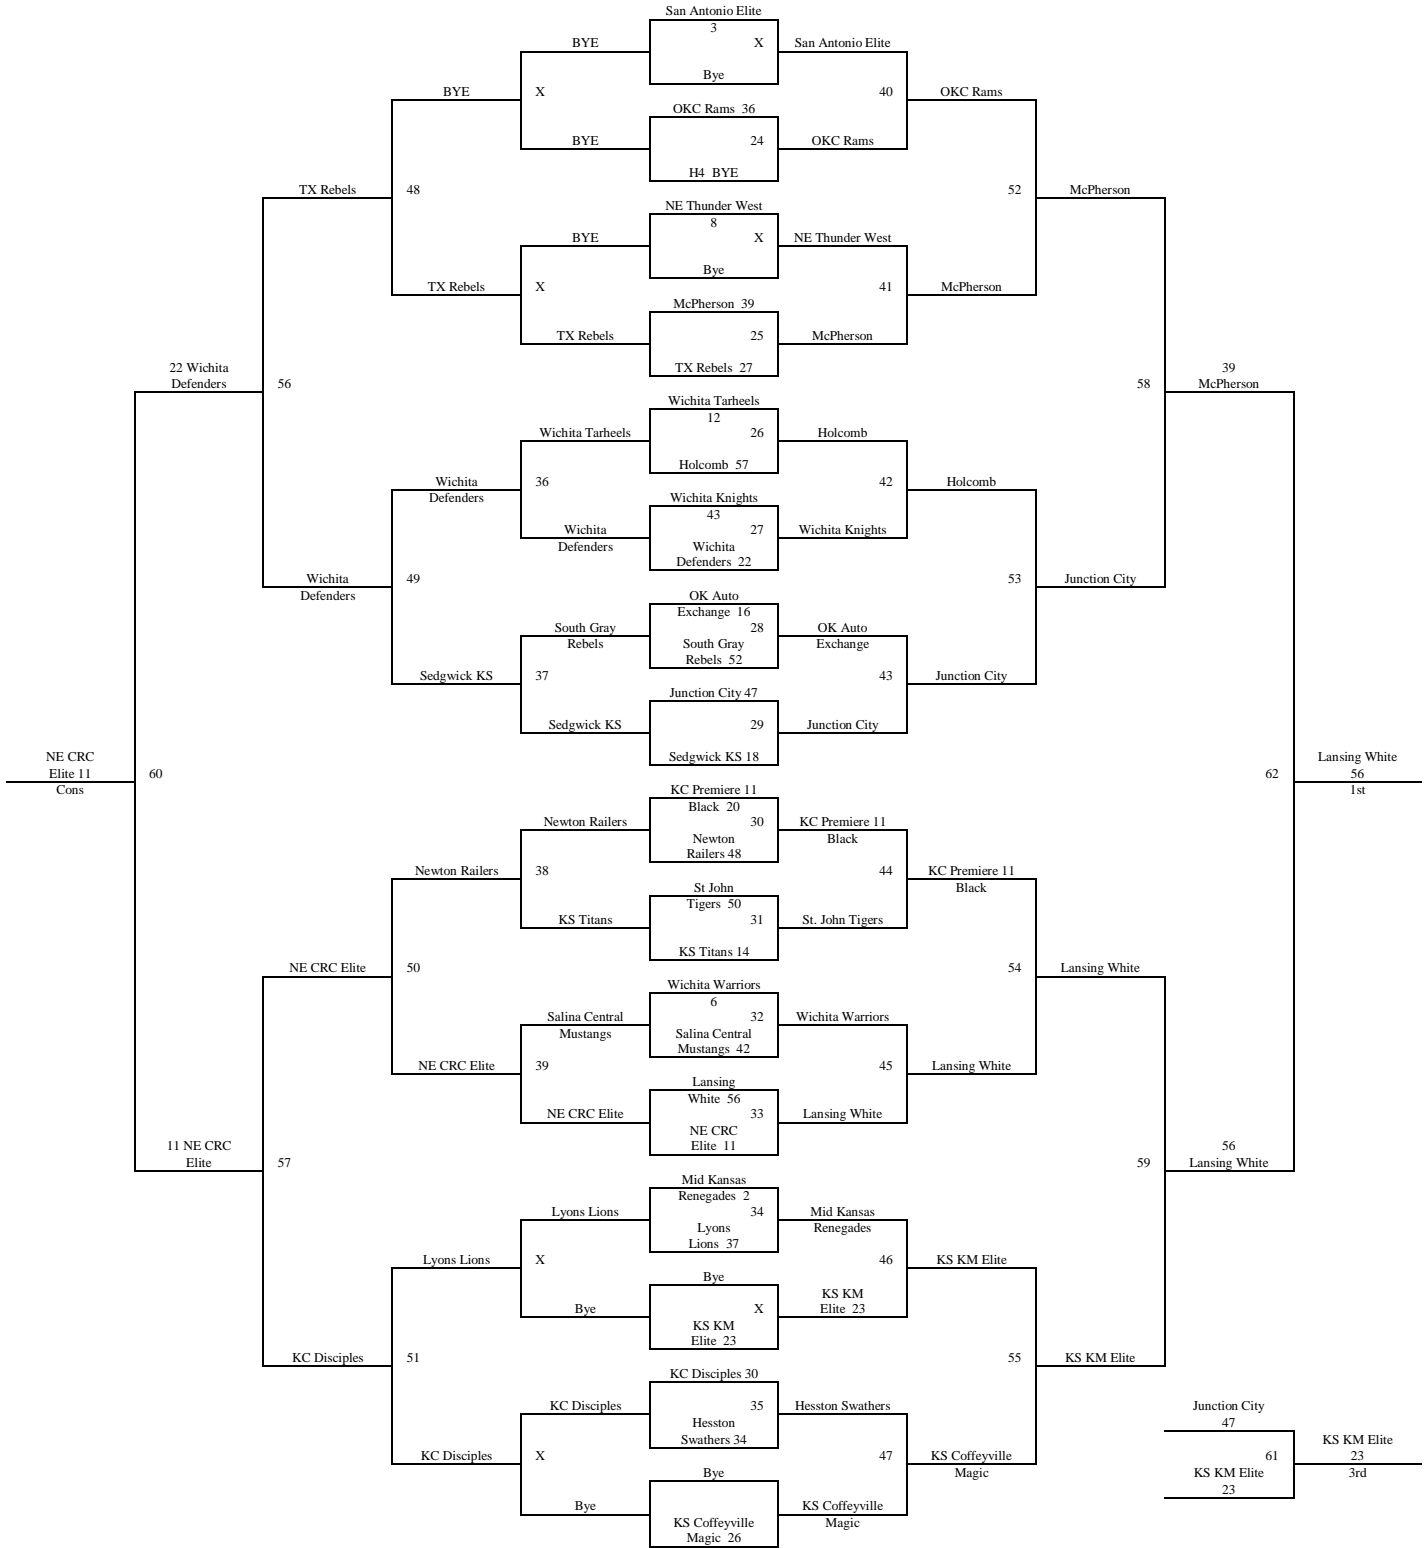

**2012 Summer Kickoff
June 8-10, 2012
11th/12th Grade Boys**

Bracket B