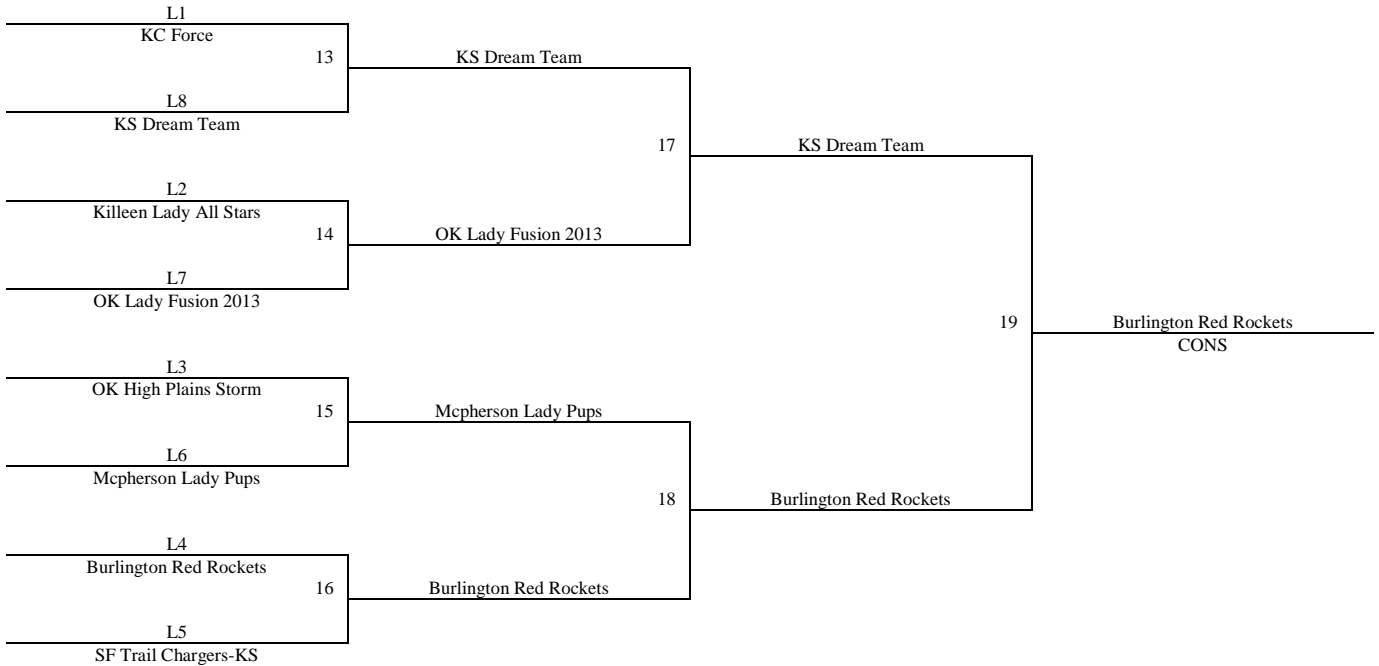

**2012 Summer Kickoff
June 8-10, 2012
11th/12th Grade Girls**

Bracket A

Bracket A - Consolation