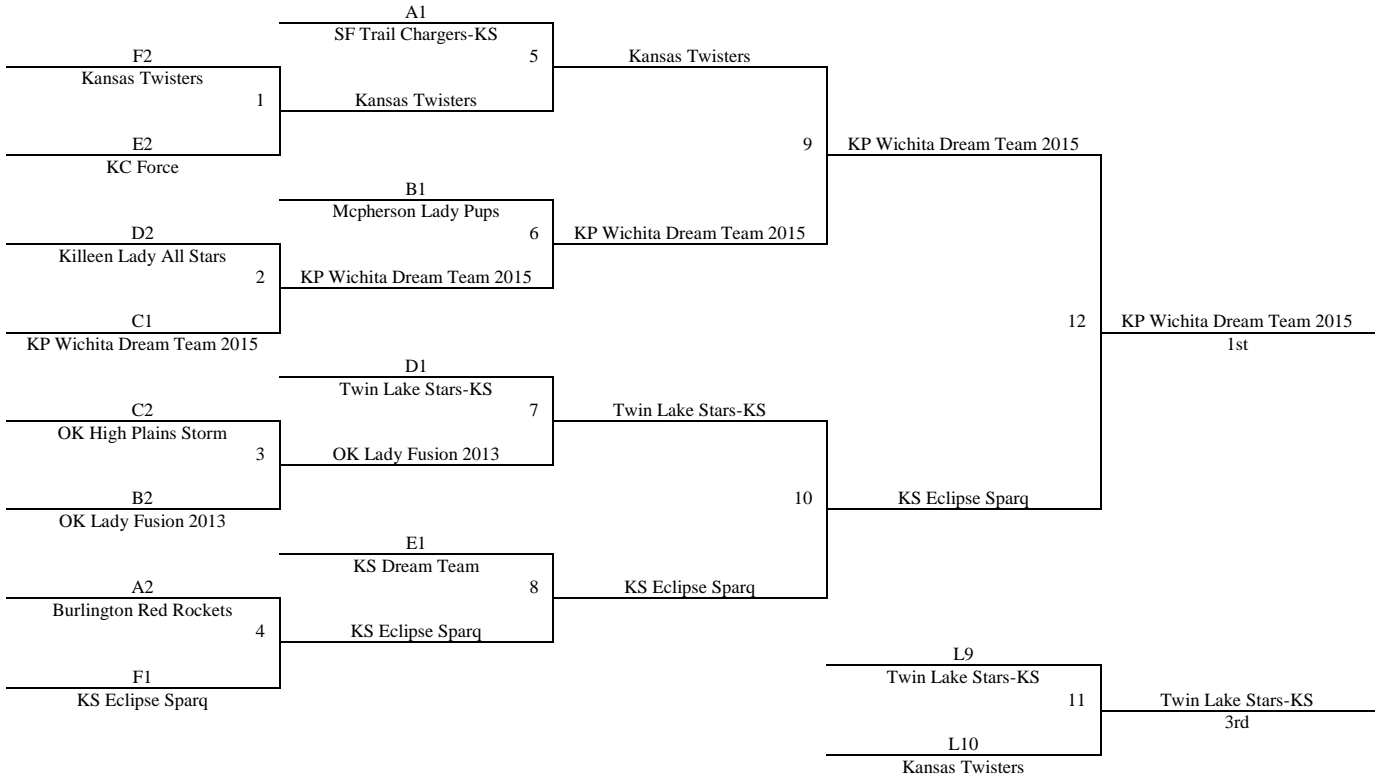

**2012 Summer Kickoff
June 8-10, 2012
11th/12th Grade Girls**

Bracket A

Bracket A - Consolation