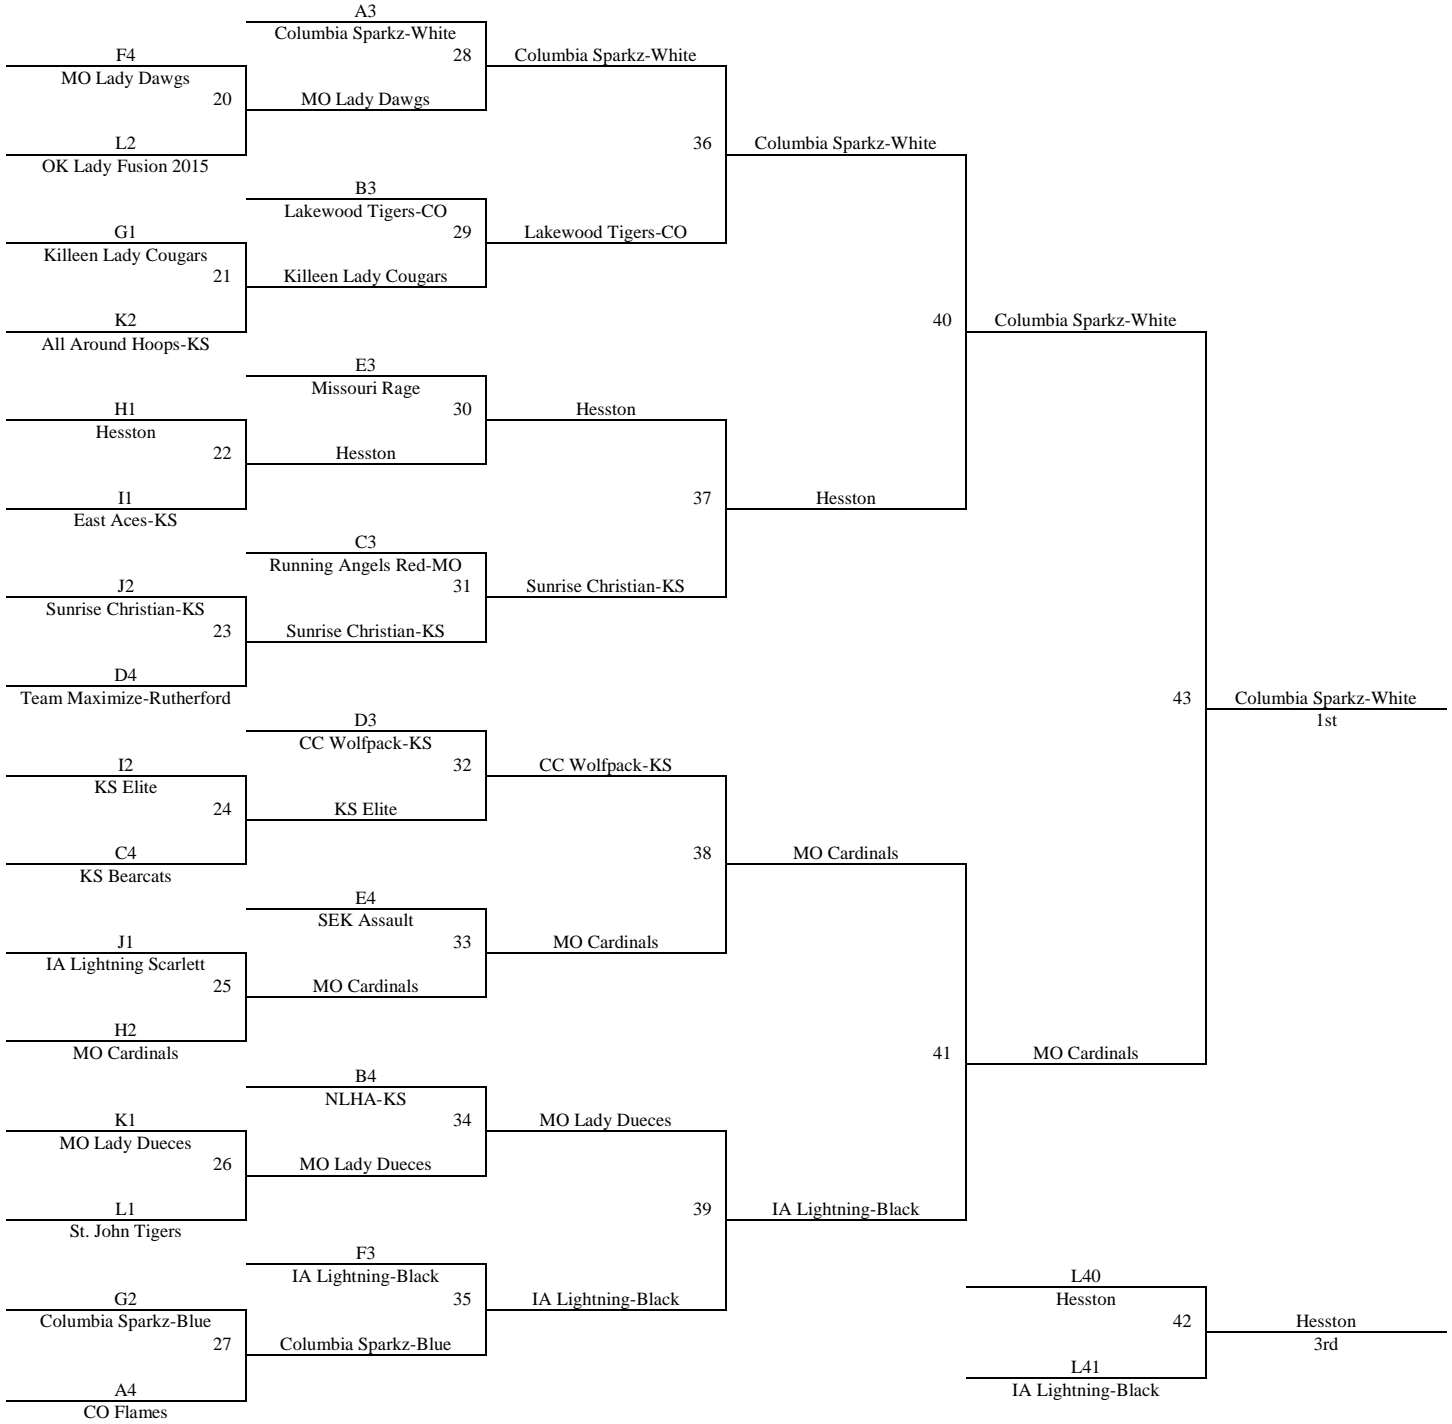

**2012 Summer Kickoff
June 8-10, 2012
11th/12th Grade Girls**

Bracket B