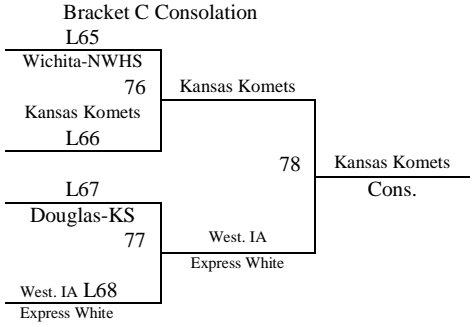

**2012 Summer Kickoff
June 8-10, 2012
11th/12th Grade Girls
Bracket C**