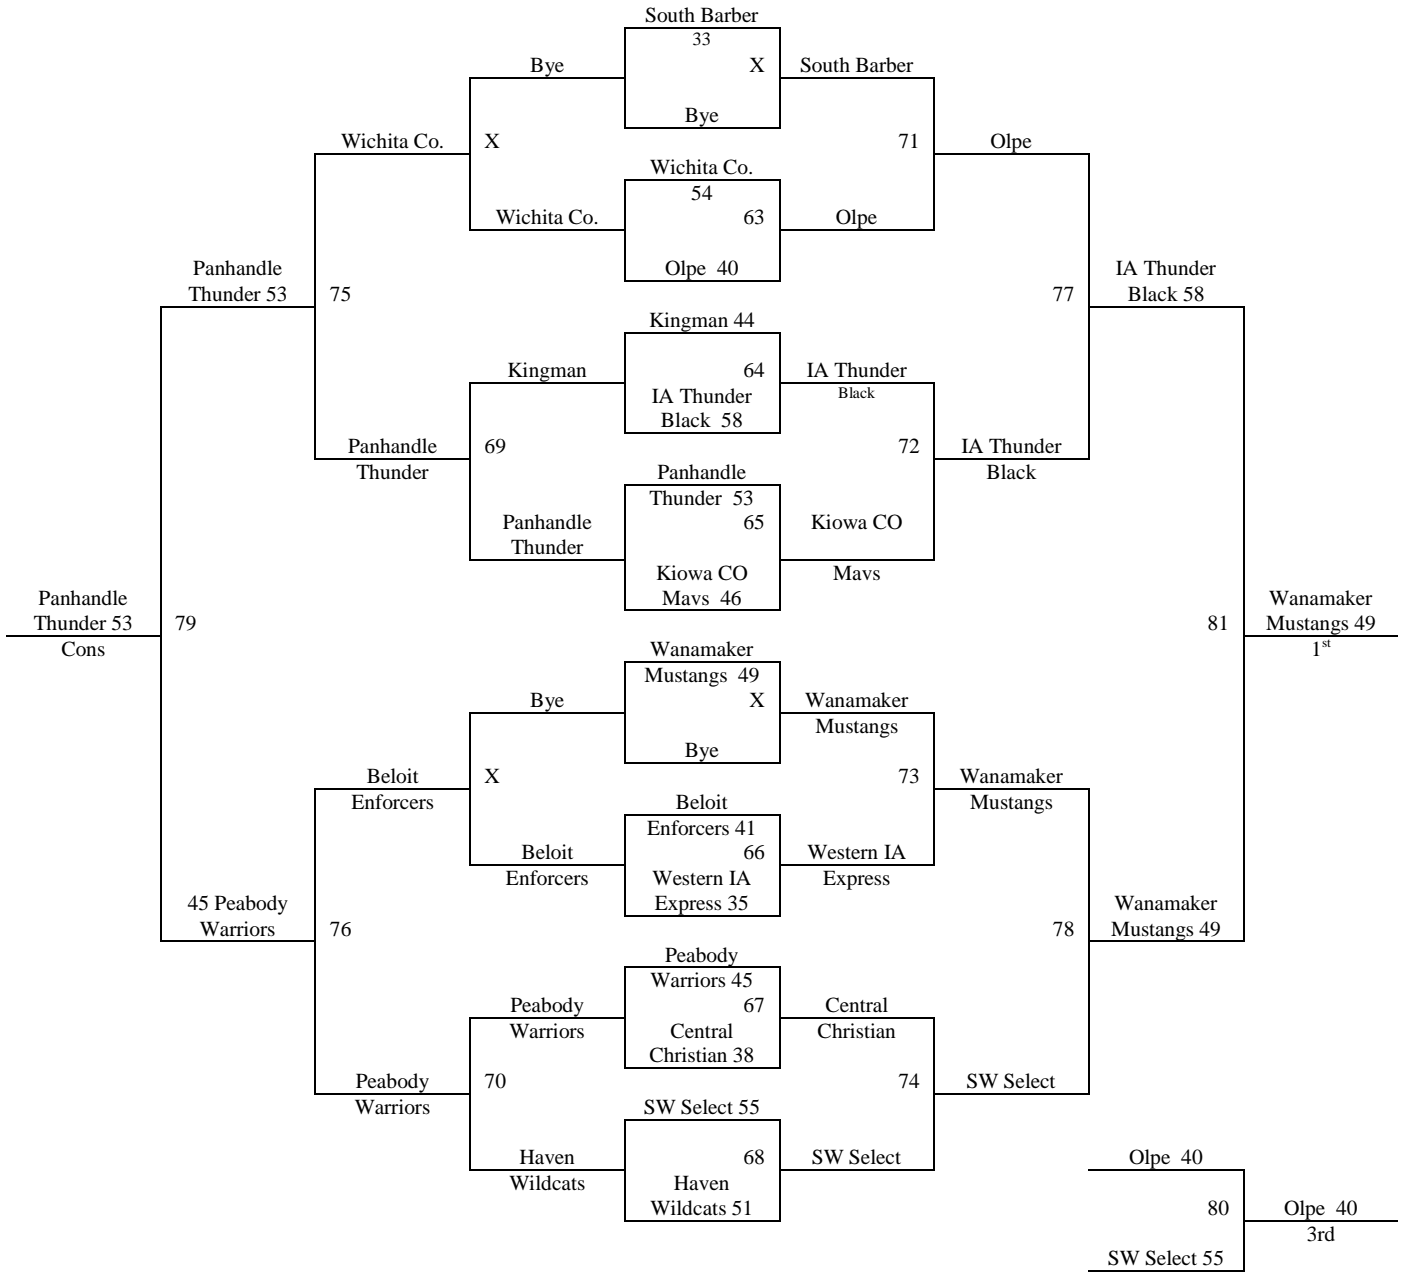

**2012 Summer Kickoff
June 8-10, 2012
11th/12th Grade Boys
Bracket C**