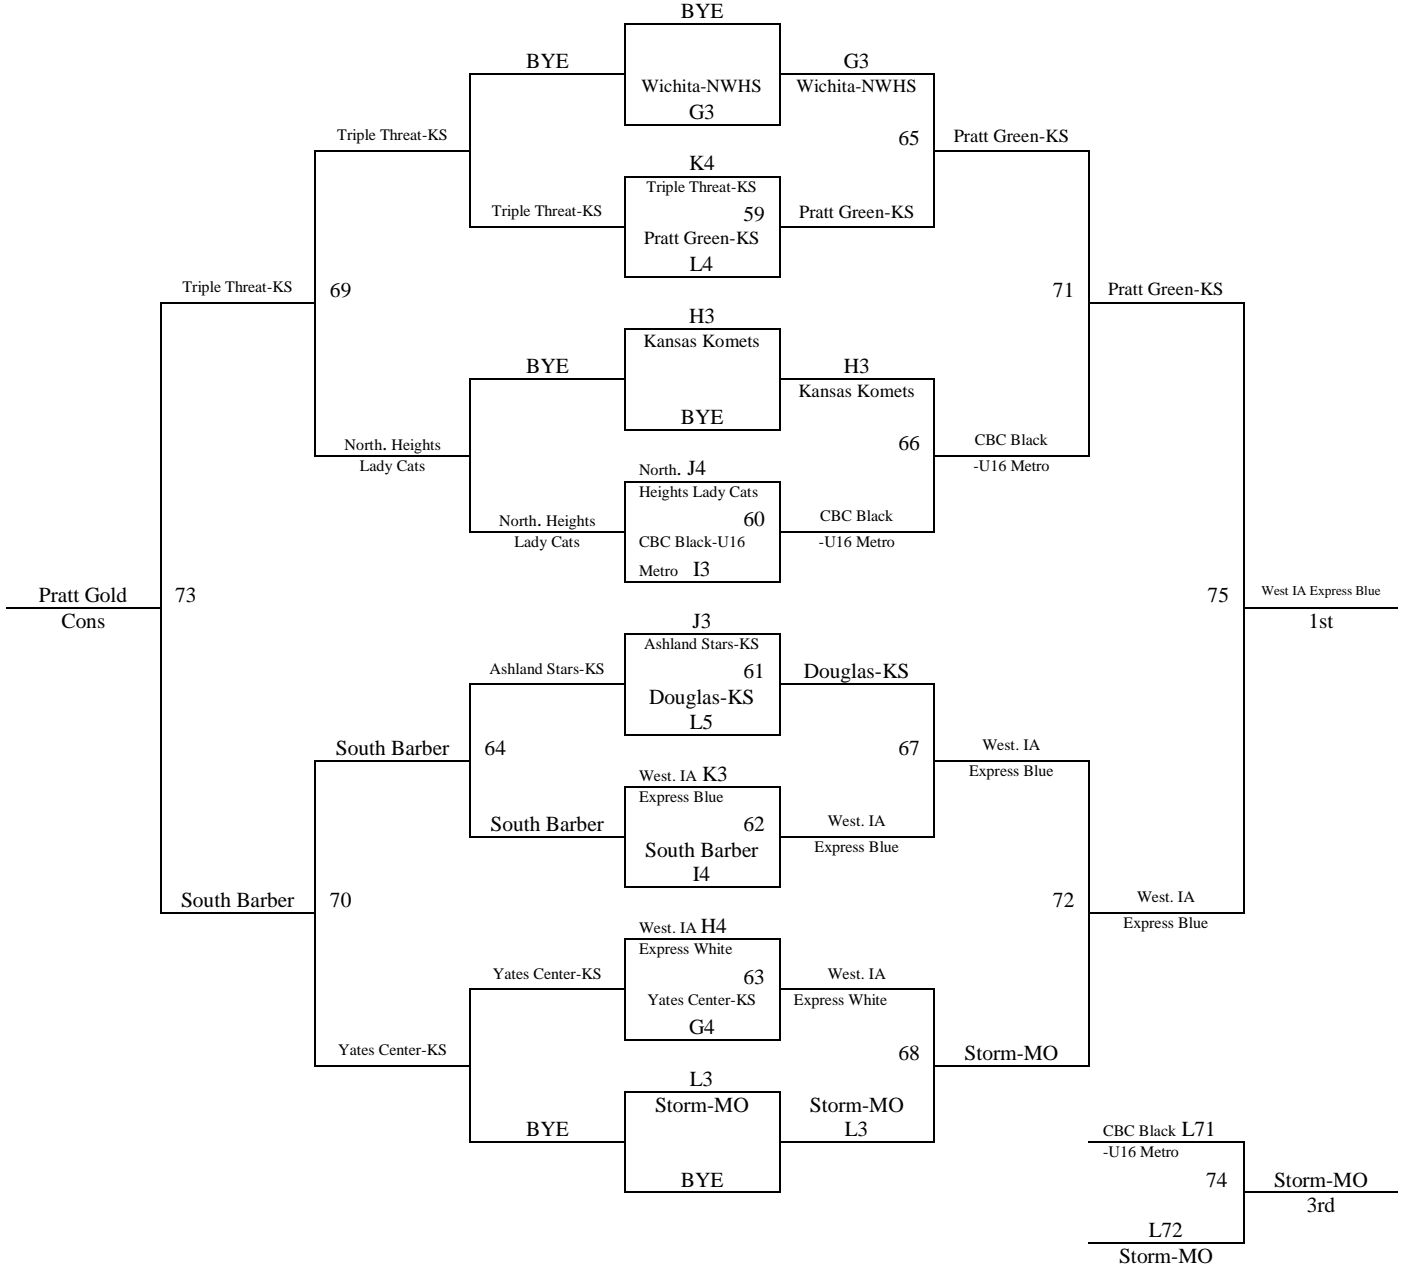

**2012 Summer Kickoff
June 8-10, 2012
11th/12th Grade Girls
Bracket C**