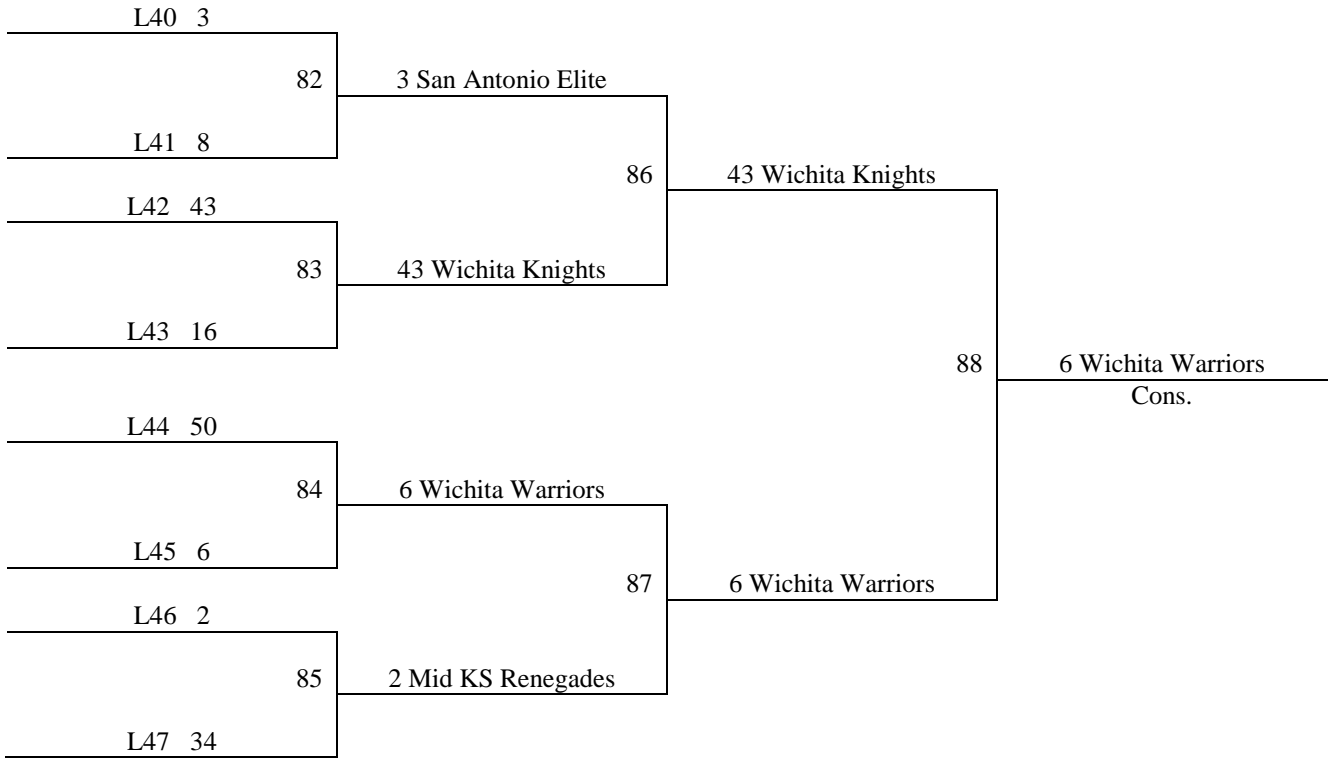

**2012 Summer Kickoff
June 8-10, 2012
11th/12th Grade Boys
Bracket B - Consolation**